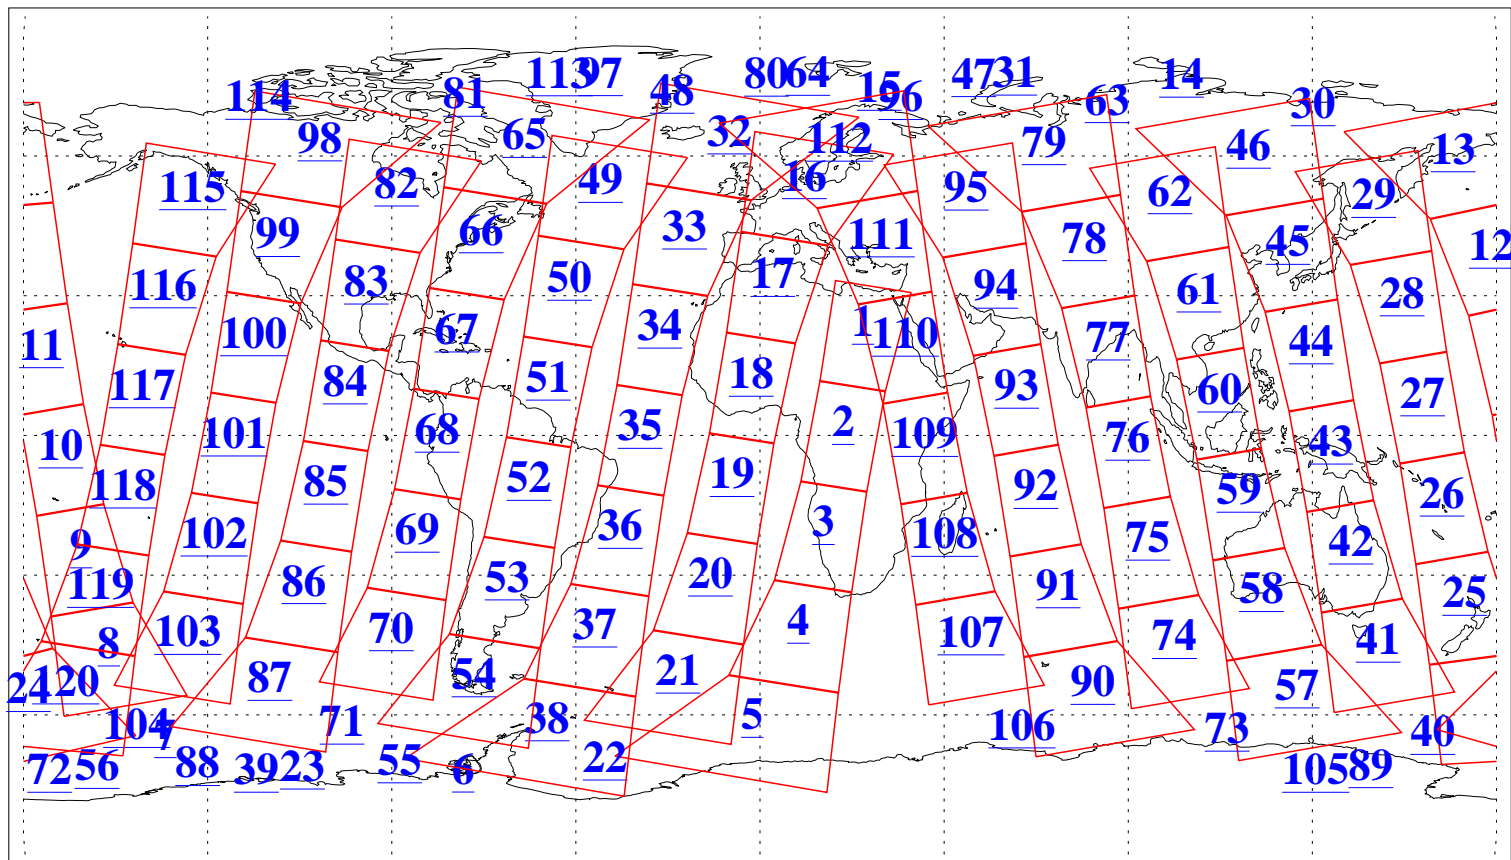

L1B Availability
AMSU Granules: 240
HSB Granules: 0
AIRS Granules: 240

18 Jun 2008
DoY 170
Aqua Day 2237
Granules: 1 to 120

Granules: 121 to 240

Legend: AMSU Available, HSB Available, AIRS Available

L1B Availability
AMSU Granules: 240
HSB Granules: 0
AIRS Granules: 240

18 Jun 2008
DoY 170
Aqua Day 2237
Ascending Granules

Descending Granules

Legend: AMSU Available, HSB Available, AIRS Available

L1B Availability
 AMSU Granules: 240
 HSB Granules: 0
 AIRS Granules: 240

18 Jun 2008
 DoY 170
 Aqua Day 2237

Northern Hemisphere Granules

Southern Hemisphere Granules

Legend: AMSU Available, HSB Available, AIRS Available