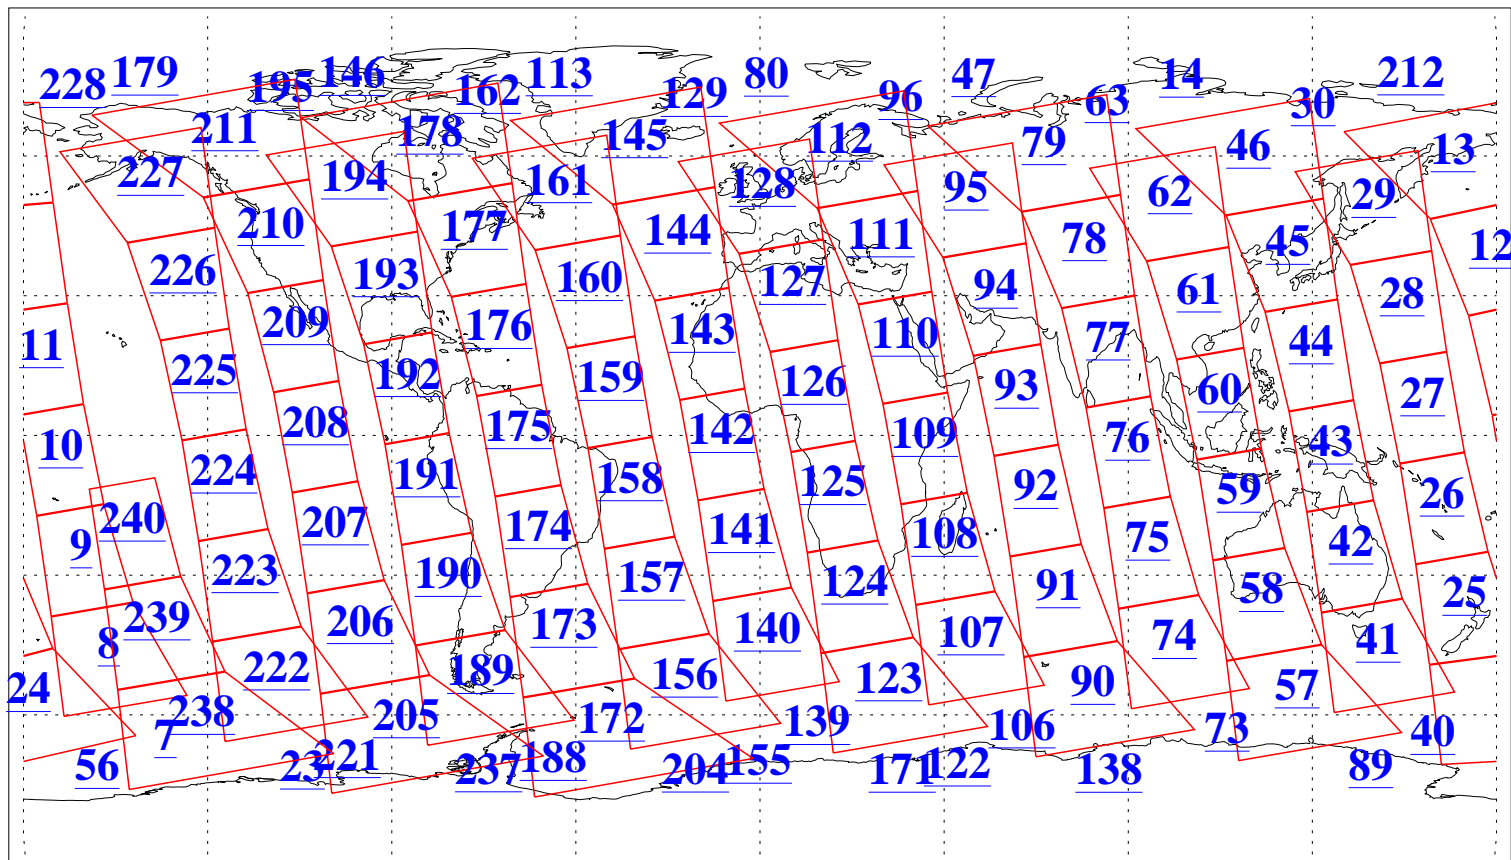

L1B Availability
AMSU Granules: 240
HSB Granules: 0
AIRS Granules: 240

18 Jun 2008
DoY 170
Aqua Day 2237
Granules: 1 to 120

Granules: 121 to 240

Legend: AMSU Available, HSB Available, AIRS Available

L1B Availability
AMSU Granules: 240
HSB Granules: 0
AIRS Granules: 240

18 Jun 2008
DoY 170
Aqua Day 2237
Ascending Granules

Descending Granules

Legend: AMSU Available, HSB Available, AIRS Available

L1B Availability
 AMSU Granules: 240
 HSB Granules: 0
 AIRS Granules: 240

18 Jun 2008
 DoY 170
 Aqua Day 2237

Northern Hemisphere Granules

Southern Hemisphere Granules

Legend: AMSU Available, HSB Available, AIRS Available