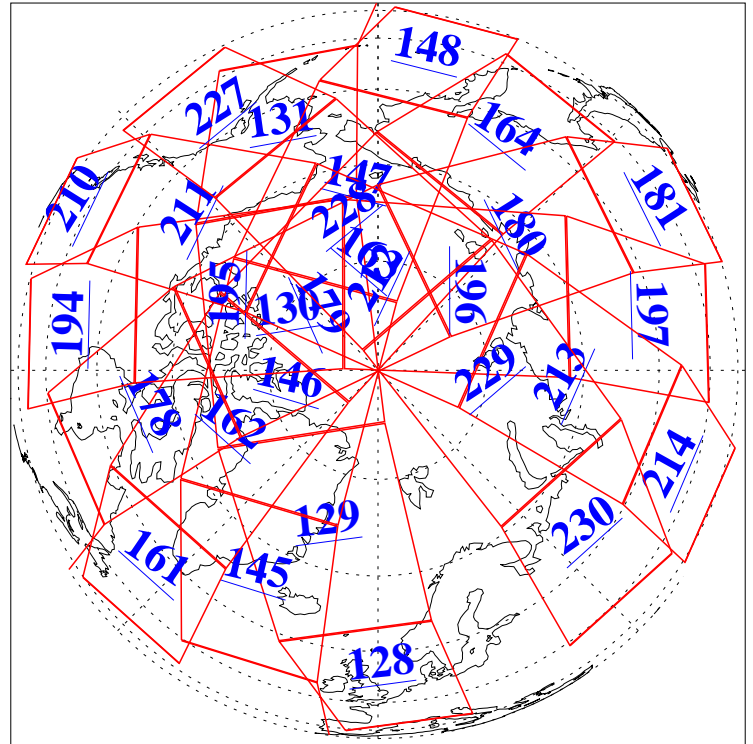

L1B Availability
AMSU Granules: 240
HSB Granules: 0
AIRS Granules: 240

18 Jun 2008
DoY 170
Aqua Day 2237
Granules: 1 to 120

Granules: 121 to 240

Legend: AMSU Available, HSB Available, AIRS Available

L1B Availability
AMSU Granules: 240
HSB Granules: 0
AIRS Granules: 240

18 Jun 2008
DoY 170
Aqua Day 2237
Ascending Granules

Descending Granules

Legend: AMSU Available, HSB Available, AIRS Available

L1B Availability
 AMSU Granules: 240
 HSB Granules: 0
 AIRS Granules: 240

18 Jun 2008
 DoY 170
 Aqua Day 2237

Northern Hemisphere Granules

Southern Hemisphere Granules

Legend: AMSU Available, HSB Available, AIRS Available