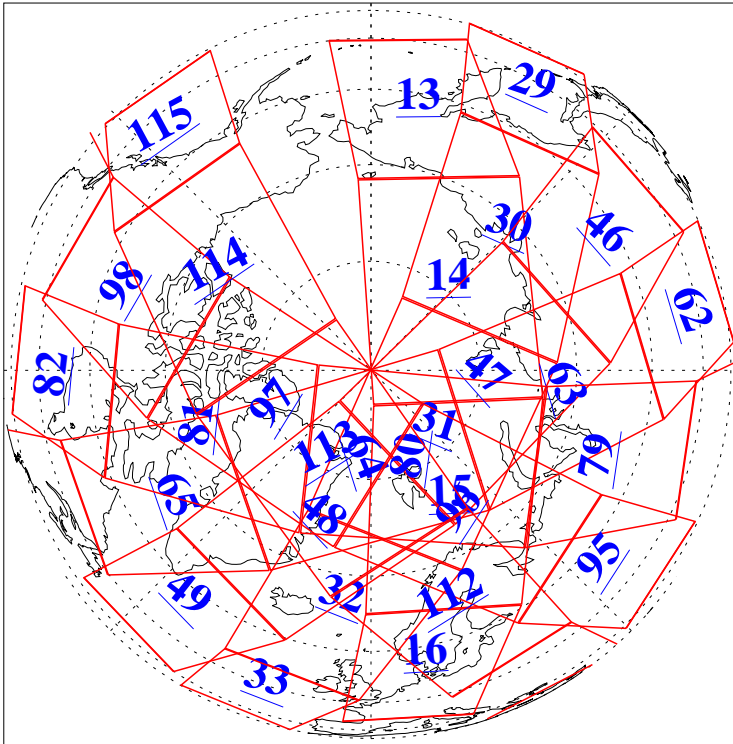

L1B Availability
AMSU Granules: 240
HSB Granules: 0
AIRS Granules: 240

18 Jun 2008
DoY 170
Aqua Day 2237
Granules: 1 to 120

Granules: 121 to 240

Legend: AMSU Available, HSB Available, AIRS Available

L1B Availability
AMSU Granules: 240
HSB Granules: 0
AIRS Granules: 240

18 Jun 2008
DoY 170
Aqua Day 2237
Ascending Granules

Descending Granules

Legend: AMSU Available, HSB Available, AIRS Available

L1B Availability
 AMSU Granules: 240
 HSB Granules: 0
 AIRS Granules: 240

18 Jun 2008
 DoY 170
 Aqua Day 2237

Northern Hemisphere Granules

Southern Hemisphere Granules

Legend: AMSU Available, HSB Available, AIRS Available