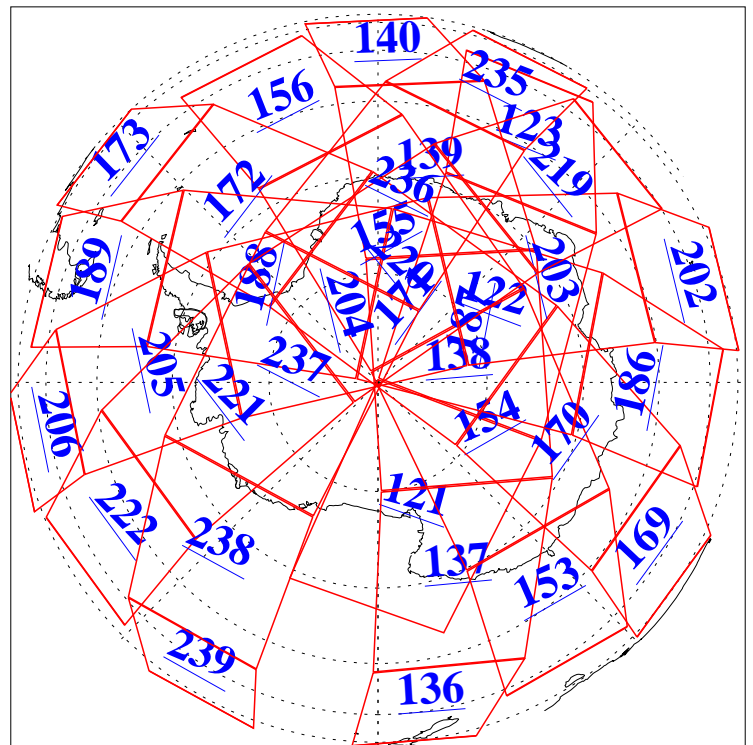

L1B Availability
AMSU Granules: 240
HSB Granules: 0
AIRS Granules: 240

18 Jun 2008
DoY 170
Aqua Day 2237
Granules: 1 to 120

Granules: 121 to 240

Legend: AMSU Available, HSB Available, AIRS Available

L1B Availability
AMSU Granules: 240
HSB Granules: 0
AIRS Granules: 240

18 Jun 2008
DoY 170
Aqua Day 2237
Ascending Granules

Descending Granules

Legend: AMSU Available, HSB Available, AIRS Available

L1B Availability
 AMSU Granules: 240
 HSB Granules: 0
 AIRS Granules: 240

18 Jun 2008
 DoY 170
 Aqua Day 2237

Northern Hemisphere Granules

Southern Hemisphere Granules

Legend: AMSU Available, HSB Available, AIRS Available