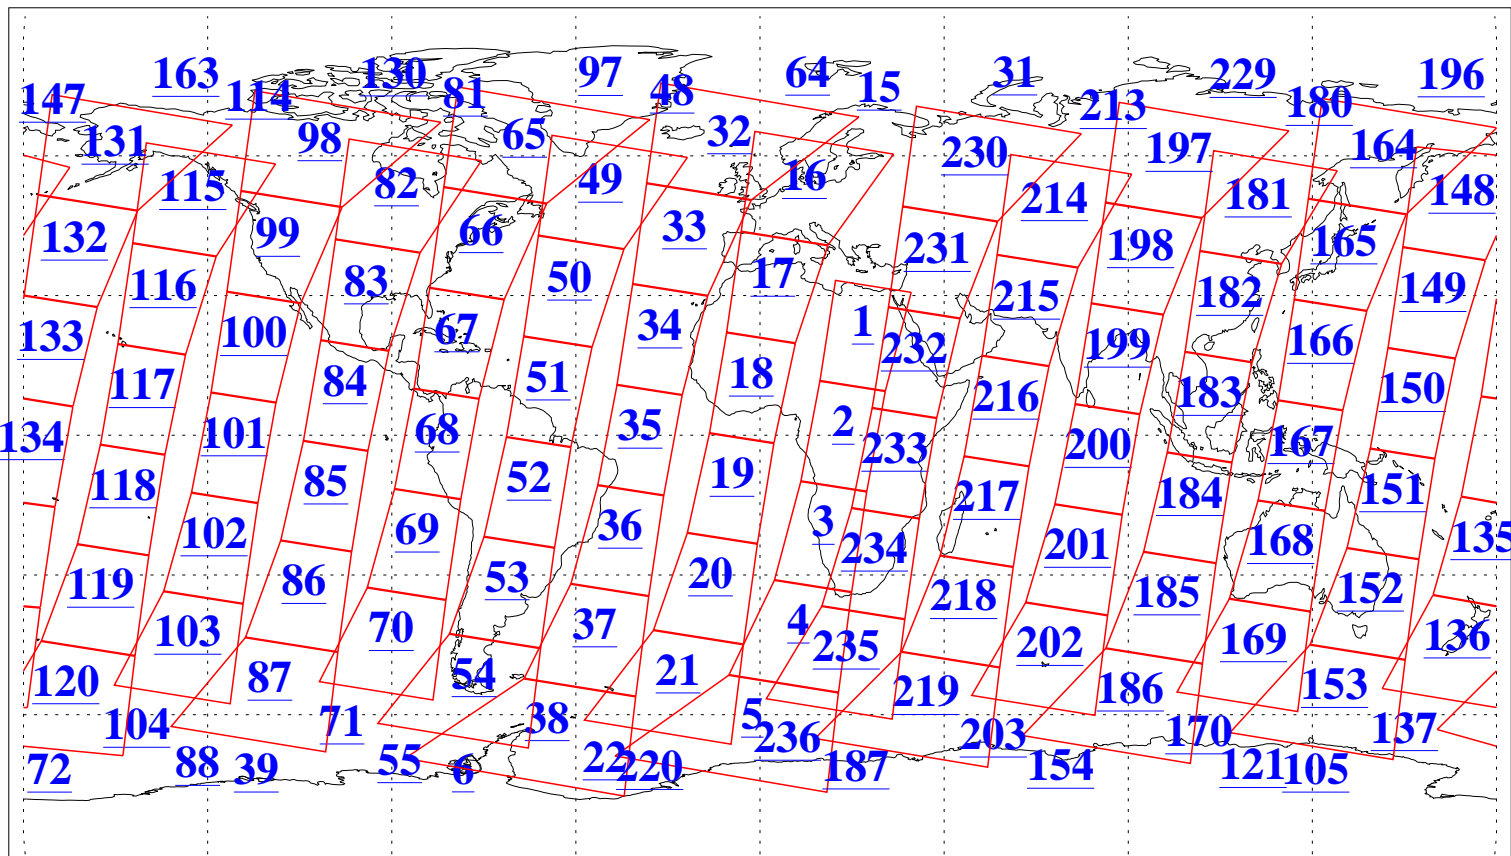

L1B Availability
AMSU Granules: 240
HSB Granules: 0
AIRS Granules: 240

18 Jun 2008
DoY 170
Aqua Day 2237
Granules: 1 to 120

Granules: 121 to 240

Legend: AMSU Available, HSB Available, AIRS Available

L1B Availability
AMSU Granules: 240
HSB Granules: 0
AIRS Granules: 240

18 Jun 2008
DoY 170
Aqua Day 2237
Ascending Granules

Descending Granules

Legend: AMSU Available, HSB Available, AIRS Available

L1B Availability
 AMSU Granules: 240
 HSB Granules: 0
 AIRS Granules: 240

18 Jun 2008
 DoY 170
 Aqua Day 2237

Northern Hemisphere Granules

Southern Hemisphere Granules

Legend: AMSU Available, HSB Available, AIRS Available