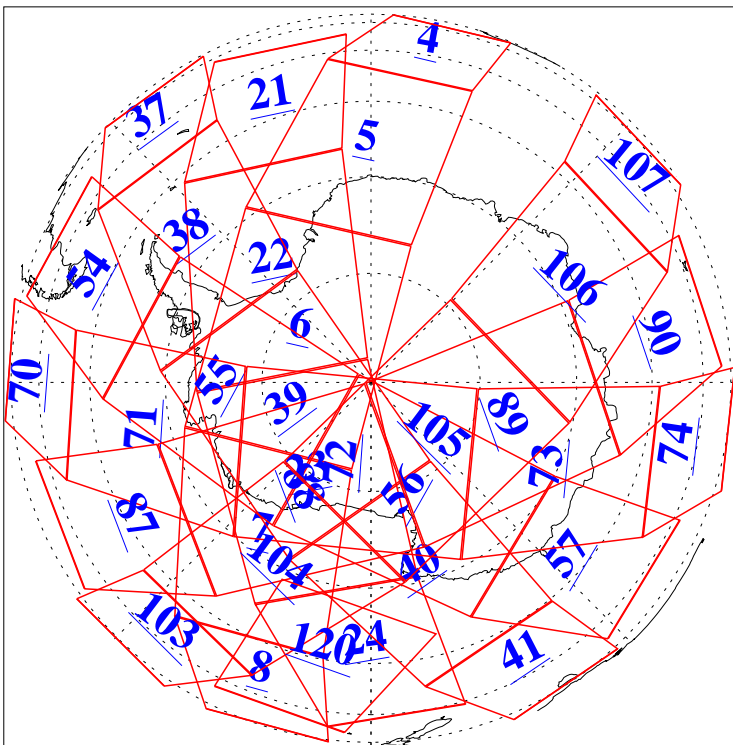

L1B Availability
AMSU Granules: 240
HSB Granules: 0
AIRS Granules: 240

18 Jun 2008
DoY 170
Aqua Day 2237
Granules: 1 to 120

Granules: 121 to 240

Legend: AMSU Available, HSB Available, AIRS Available

L1B Availability
AMSU Granules: 240
HSB Granules: 0
AIRS Granules: 240

18 Jun 2008
DoY 170
Aqua Day 2237
Ascending Granules

Descending Granules

Legend: AMSU Available, HSB Available, AIRS Available

L1B Availability
 AMSU Granules: 240
 HSB Granules: 0
 AIRS Granules: 240

18 Jun 2008
 DoY 170
 Aqua Day 2237

Northern Hemisphere Granules

Southern Hemisphere Granules

Legend: AMSU Available, HSB Available, AIRS Available