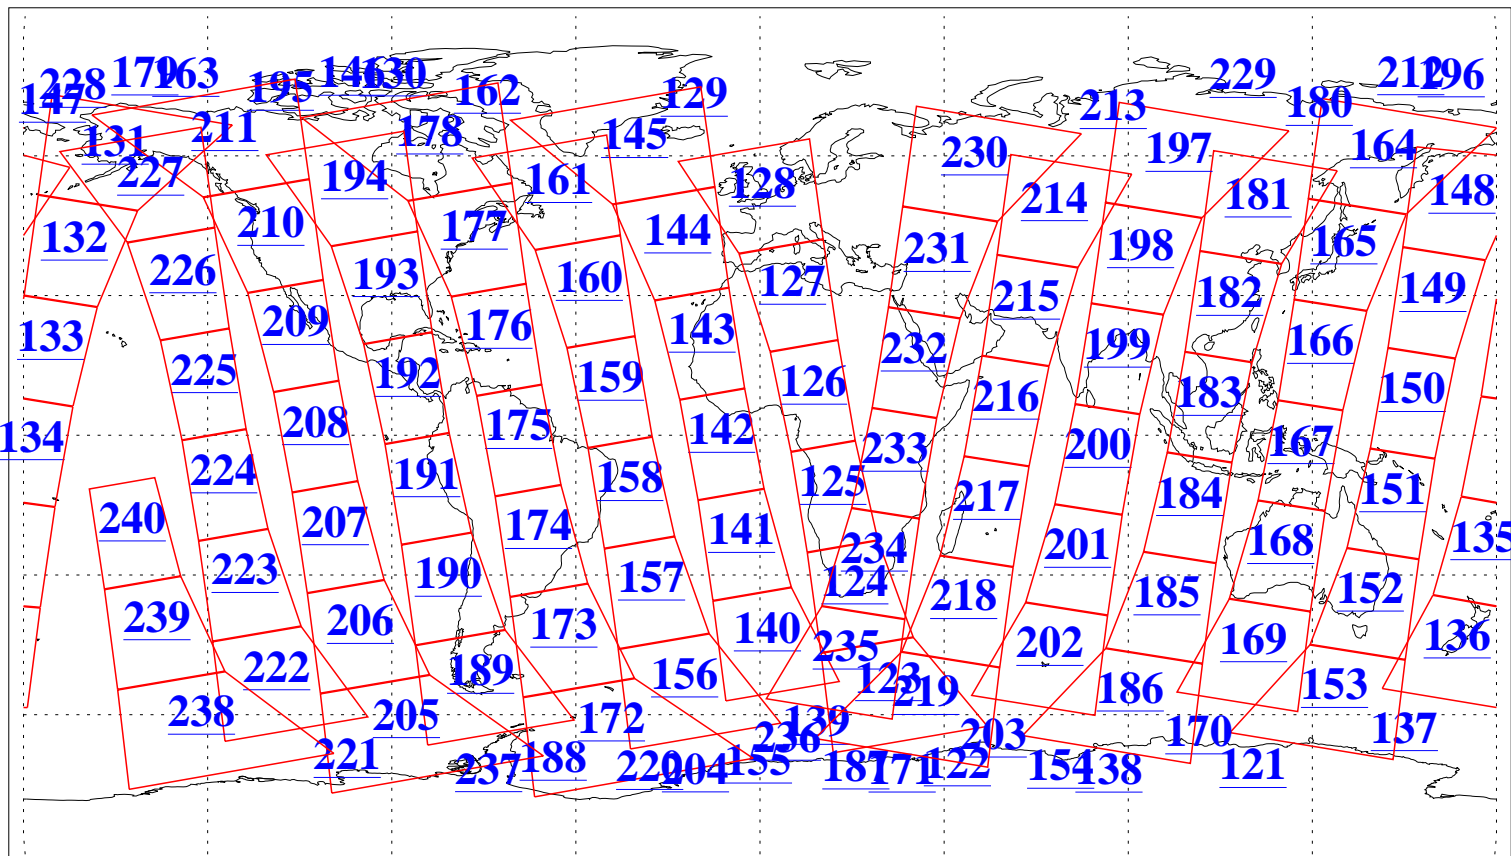

L1B Availability
AMSU Granules: 240
HSB Granules: 0
AIRS Granules: 240

18 Jun 2008
DoY 170
Aqua Day 2237
Granules: 1 to 120

Granules: 121 to 240

Legend: AMSU Available, HSB Available, AIRS Available

L1B Availability
AMSU Granules: 240
HSB Granules: 0
AIRS Granules: 240

18 Jun 2008
DoY 170
Aqua Day 2237
Ascending Granules

Descending Granules

Legend: AMSU Available, HSB Available, AIRS Available

L1B Availability
 AMSU Granules: 240
 HSB Granules: 0
 AIRS Granules: 240

18 Jun 2008
 DoY 170
 Aqua Day 2237

Northern Hemisphere Granules

Southern Hemisphere Granules

Legend: AMSU Available, HSB Available, AIRS Available