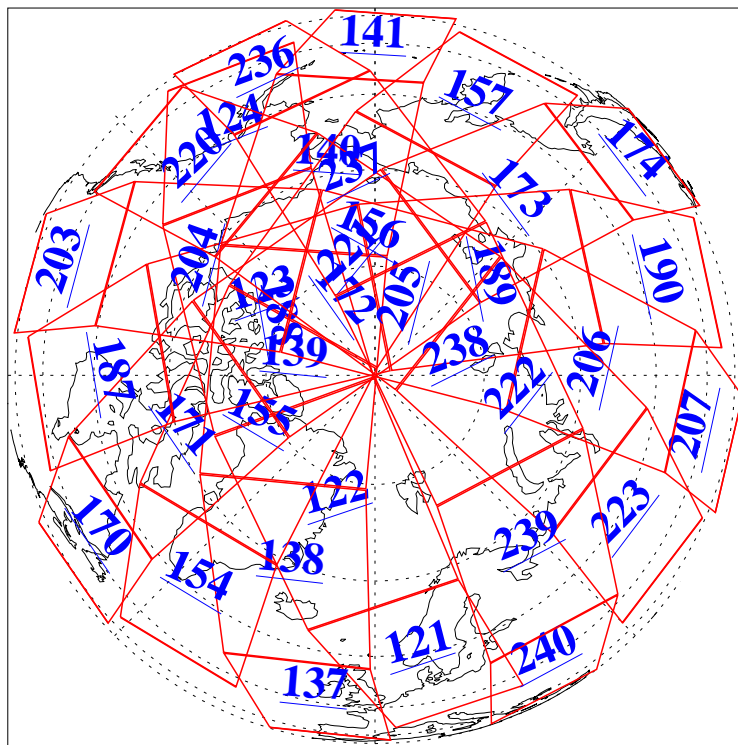

L1B Availability  
AMSU Granules: 240  
HSB Granules: 0  
AIRS Granules: 240

17 Jun 2008  
DoY 169  
Aqua Day 2236  
Granules: 1 to 120

Granules: 121 to 240

Legend: AMSU Available, HSB Available, AIRS Available

L1B Availability  
AMSU Granules: 240  
HSB Granules: 0  
AIRS Granules: 240

17 Jun 2008  
DoY 169  
Aqua Day 2236  
Ascending Granules

Descending Granules

Legend: AMSU Available, HSB Available, AIRS Available

L1B Availability  
 AMSU Granules: 240  
 HSB Granules: 0  
 AIRS Granules: 240

17 Jun 2008  
 DoY 169  
 Aqua Day 2236

Northern Hemisphere Granules

Southern Hemisphere Granules

Legend: AMSU Available, HSB Available, AIRS Available