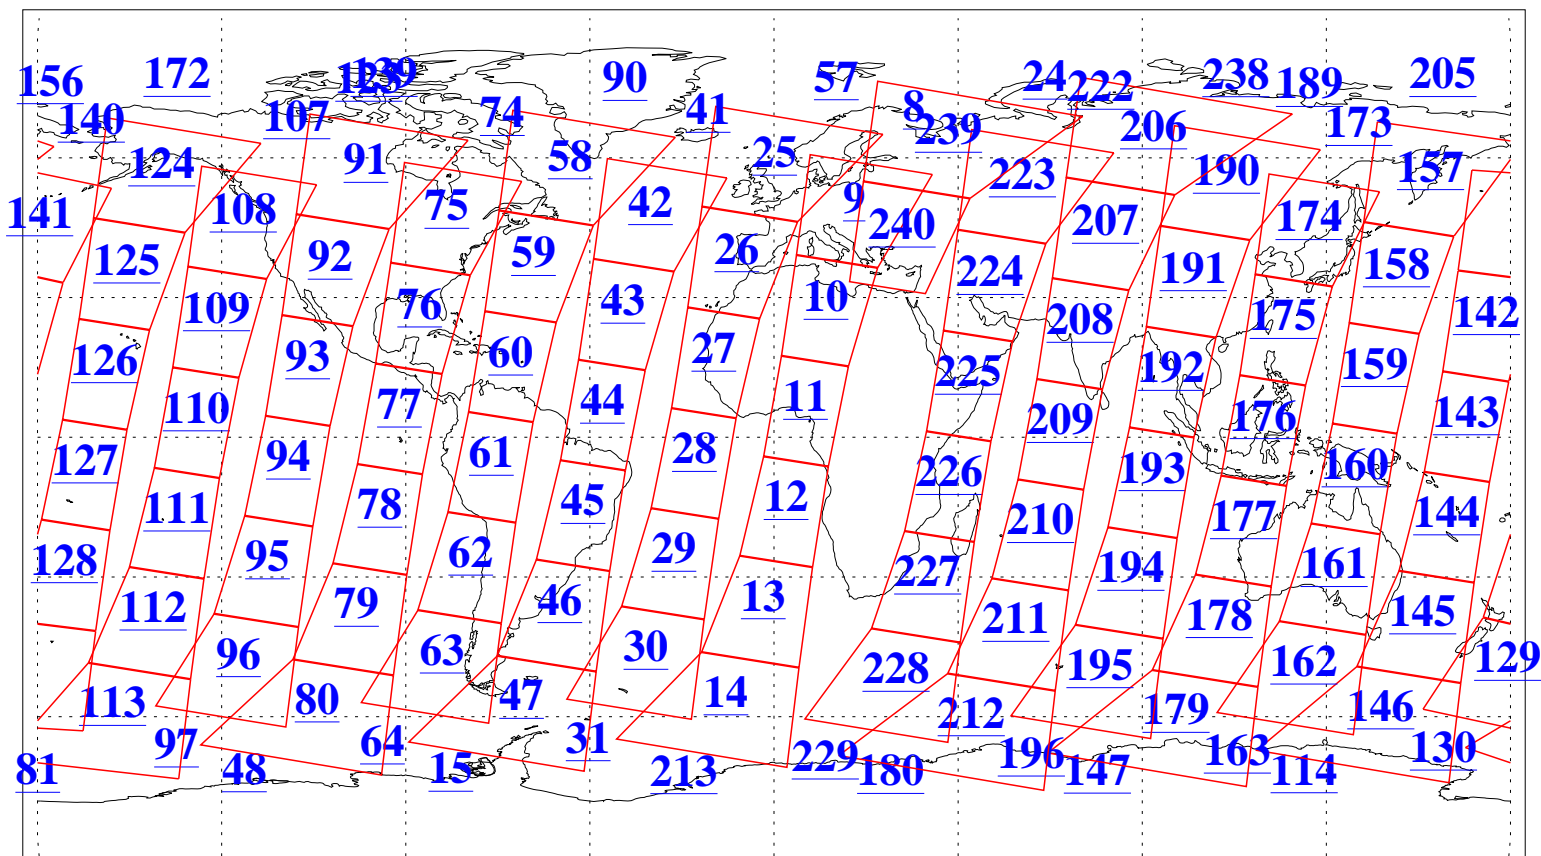

L1B Availability  
AMSU Granules: 240  
HSB Granules: 0  
AIRS Granules: 240

17 Jun 2008  
DoY 169  
Aqua Day 2236  
Granules: 1 to 120

Granules: 121 to 240

Legend: AMSU Available, HSB Available, AIRS Available

L1B Availability  
AMSU Granules: 240  
HSB Granules: 0  
AIRS Granules: 240

17 Jun 2008  
DoY 169  
Aqua Day 2236  
Ascending Granules

Descending Granules

Legend: AMSU Available, HSB Available, AIRS Available

L1B Availability  
 AMSU Granules: 240  
 HSB Granules: 0  
 AIRS Granules: 240

17 Jun 2008  
 DoY 169  
 Aqua Day 2236

Northern Hemisphere Granules

Southern Hemisphere Granules

Legend: AMSU Available, HSB Available, AIRS Available