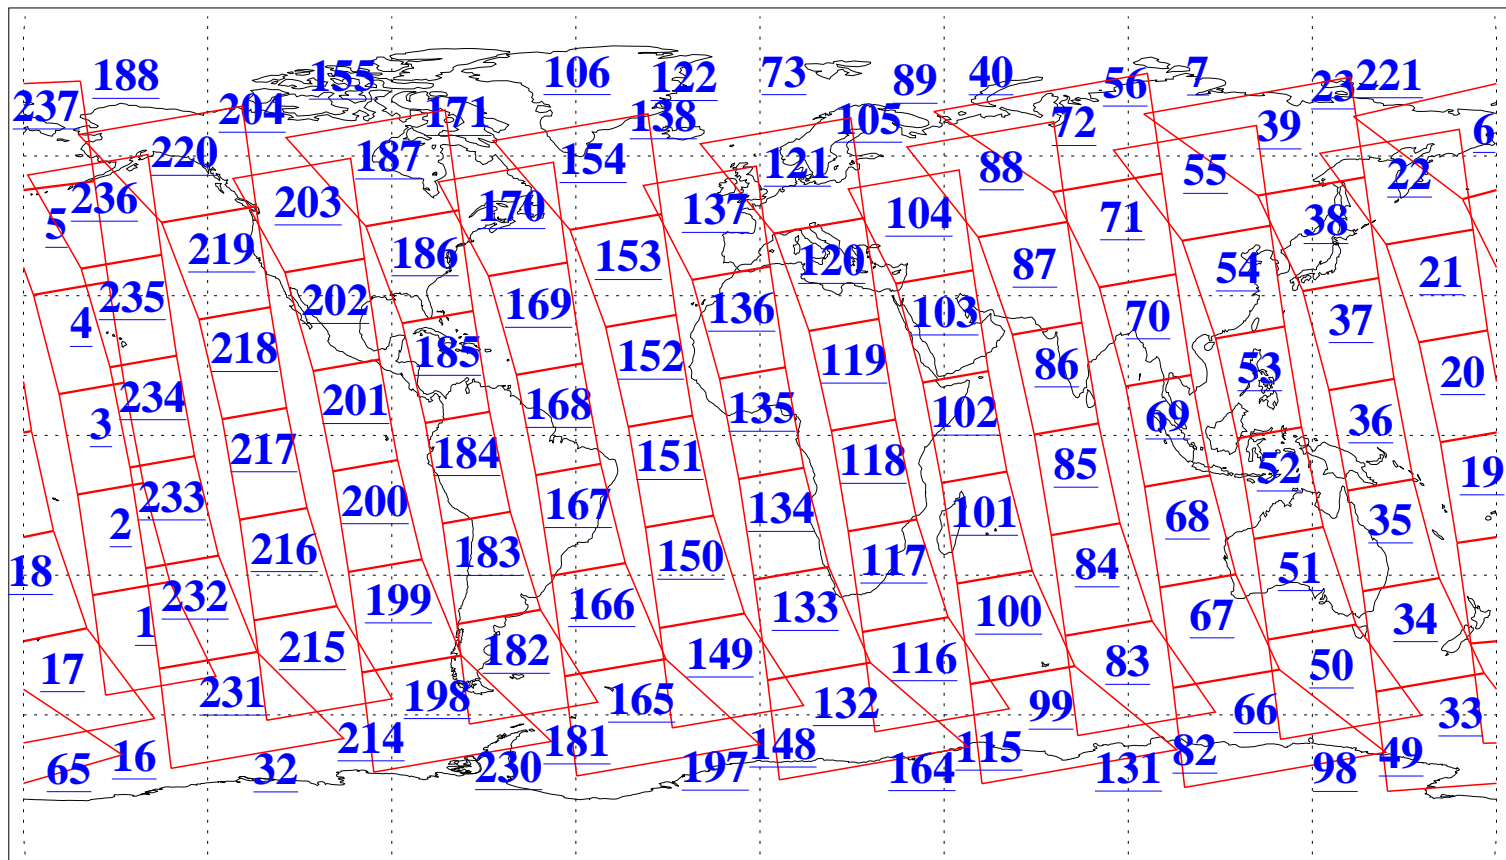

L1B Availability  
AMSU Granules: 240  
HSB Granules: 0  
AIRS Granules: 240

17 Jun 2008  
DoY 169  
Aqua Day 2236  
Granules: 1 to 120

Granules: 121 to 240

Legend: AMSU Available, HSB Available, AIRS Available

L1B Availability  
AMSU Granules: 240  
HSB Granules: 0  
AIRS Granules: 240

17 Jun 2008  
DoY 169  
Aqua Day 2236  
Ascending Granules

Descending Granules

Legend: AMSU Available, HSB Available, AIRS Available

L1B Availability  
 AMSU Granules: 240  
 HSB Granules: 0  
 AIRS Granules: 240

17 Jun 2008  
 DoY 169  
 Aqua Day 2236

Northern Hemisphere Granules

Southern Hemisphere Granules

Legend: AMSU Available, HSB Available, AIRS Available