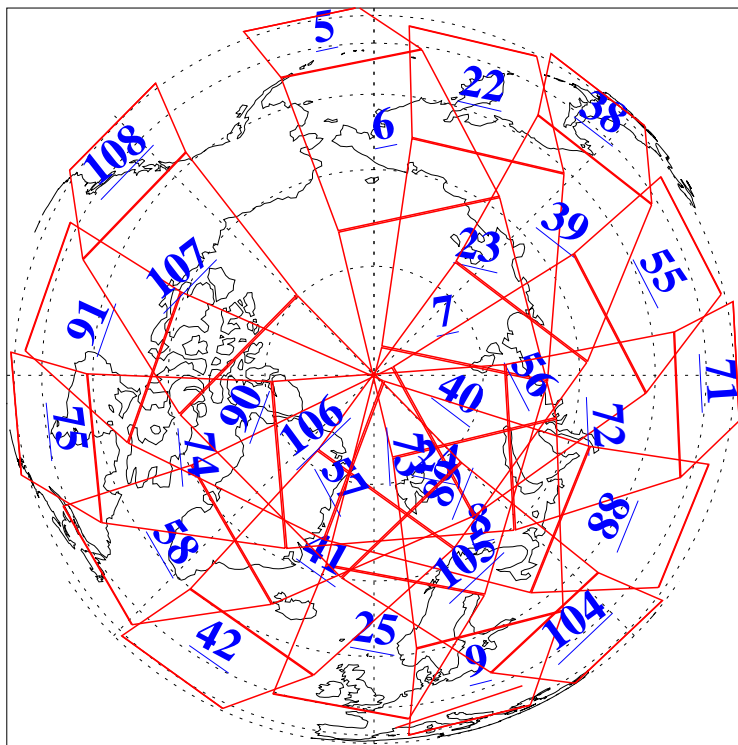

L1B Availability  
AMSU Granules: 240  
HSB Granules: 0  
AIRS Granules: 240

17 Jun 2008  
DoY 169  
Aqua Day 2236  
Granules: 1 to 120

Granules: 121 to 240

Legend: AMSU Available, HSB Available, AIRS Available

L1B Availability  
AMSU Granules: 240  
HSB Granules: 0  
AIRS Granules: 240

17 Jun 2008  
DoY 169  
Aqua Day 2236  
Ascending Granules

Descending Granules

Legend: AMSU Available, HSB Available, AIRS Available

L1B Availability  
 AMSU Granules: 240  
 HSB Granules: 0  
 AIRS Granules: 240

17 Jun 2008  
 DoY 169  
 Aqua Day 2236

Northern Hemisphere Granules

Southern Hemisphere Granules

Legend: AMSU Available, HSB Available, AIRS Available