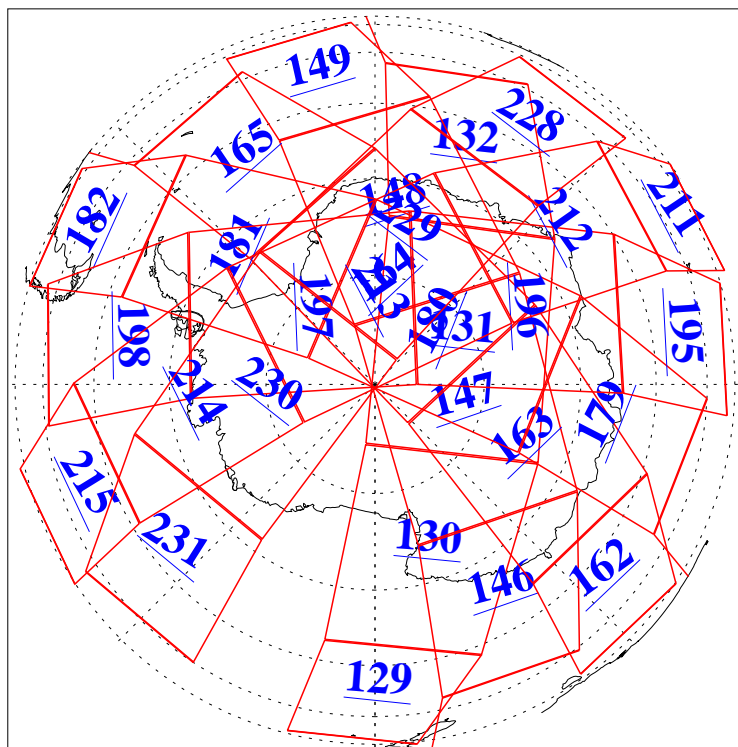

L1B Availability  
AMSU Granules: 240  
HSB Granules: 0  
AIRS Granules: 240

17 Jun 2008  
DoY 169  
Aqua Day 2236  
Granules: 1 to 120

Granules: 121 to 240

Legend: AMSU Available, HSB Available, AIRS Available

L1B Availability  
AMSU Granules: 240  
HSB Granules: 0  
AIRS Granules: 240

17 Jun 2008  
DoY 169  
Aqua Day 2236  
Ascending Granules

Descending Granules

Legend: AMSU Available, HSB Available, AIRS Available

L1B Availability  
 AMSU Granules: 240  
 HSB Granules: 0  
 AIRS Granules: 240

17 Jun 2008  
 DoY 169  
 Aqua Day 2236

Northern Hemisphere Granules

Southern Hemisphere Granules

Legend: AMSU Available, HSB Available, AIRS Available