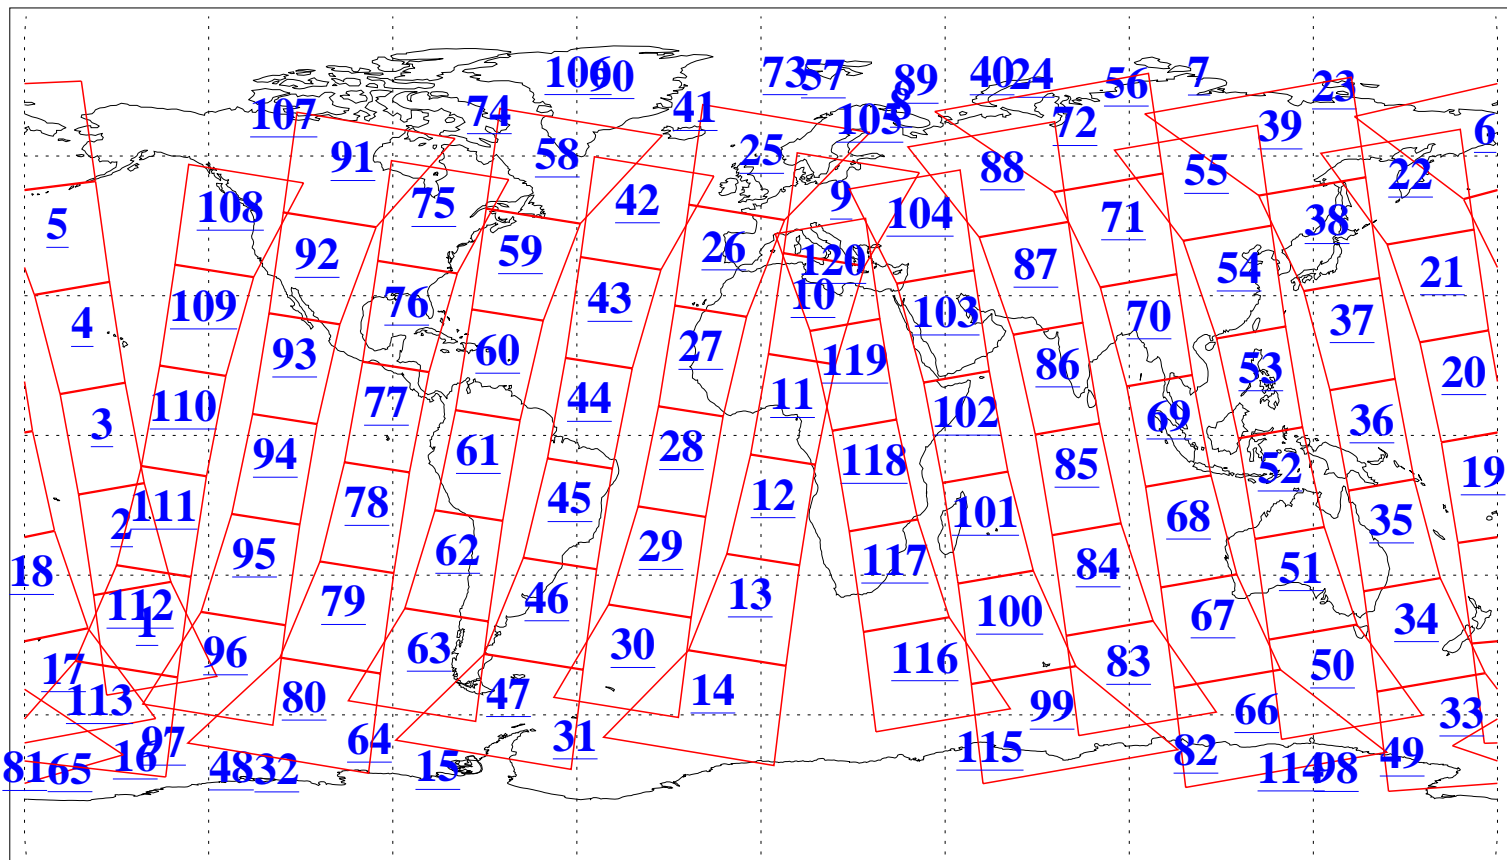

L1B Availability  
AMSU Granules: 240  
HSB Granules: 0  
AIRS Granules: 240

17 Jun 2008  
DoY 169  
Aqua Day 2236  
Granules: 1 to 120

Granules: 121 to 240

Legend: AMSU Available, HSB Available, AIRS Available

L1B Availability  
AMSU Granules: 240  
HSB Granules: 0  
AIRS Granules: 240

17 Jun 2008  
DoY 169  
Aqua Day 2236  
Ascending Granules

Descending Granules

Legend: AMSU Available, HSB Available, AIRS Available

L1B Availability  
 AMSU Granules: 240  
 HSB Granules: 0  
 AIRS Granules: 240

17 Jun 2008  
 DoY 169  
 Aqua Day 2236

Northern Hemisphere Granules

Southern Hemisphere Granules

Legend: AMSU Available, HSB Available, AIRS Available