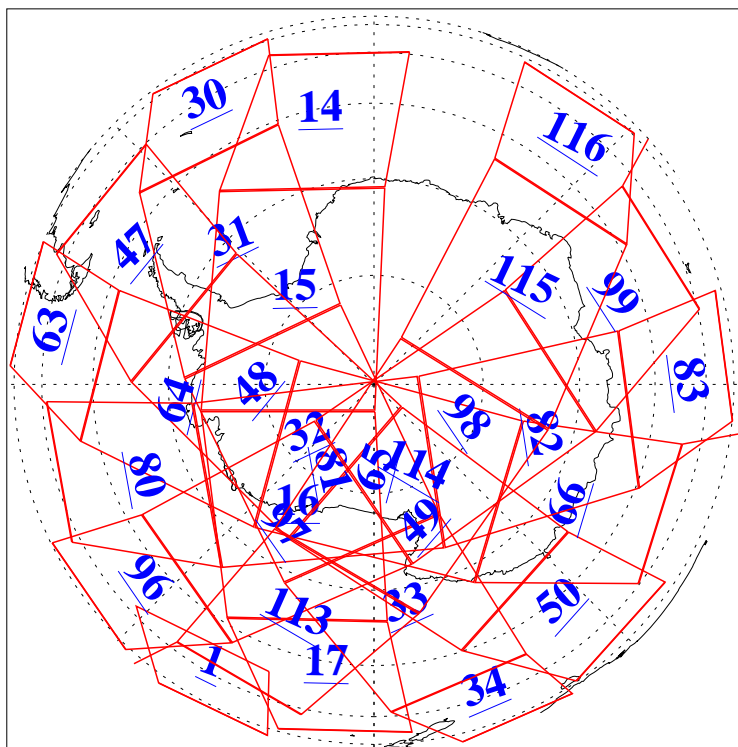

L1B Availability  
AMSU Granules: 240  
HSB Granules: 0  
AIRS Granules: 240

17 Jun 2008  
DoY 169  
Aqua Day 2236  
Granules: 1 to 120

Granules: 121 to 240

Legend: AMSU Available, HSB Available, AIRS Available

L1B Availability  
AMSU Granules: 240  
HSB Granules: 0  
AIRS Granules: 240

17 Jun 2008  
DoY 169  
Aqua Day 2236  
Ascending Granules

Descending Granules

Legend: AMSU Available, HSB Available, AIRS Available

L1B Availability  
 AMSU Granules: 240  
 HSB Granules: 0  
 AIRS Granules: 240

17 Jun 2008  
 DoY 169  
 Aqua Day 2236

Northern Hemisphere Granules

Southern Hemisphere Granules

Legend: AMSU Available, HSB Available, AIRS Available