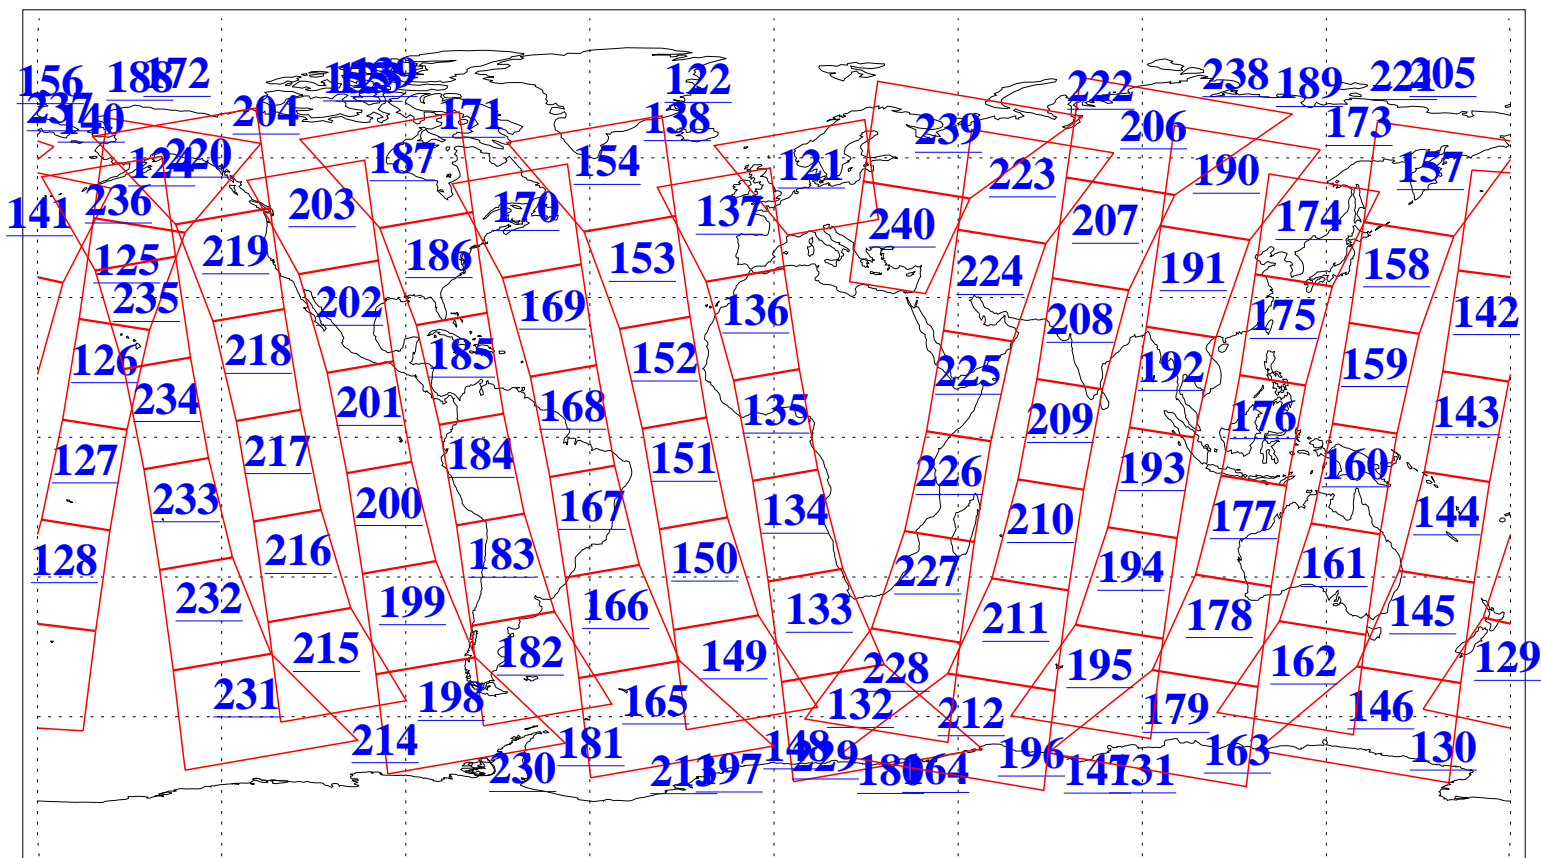

L1B Availability  
AMSU Granules: 240  
HSB Granules: 0  
AIRS Granules: 240

17 Jun 2008  
DoY 169  
Aqua Day 2236  
Granules: 1 to 120

Granules: 121 to 240

Legend: AMSU Available, HSB Available, AIRS Available

L1B Availability  
AMSU Granules: 240  
HSB Granules: 0  
AIRS Granules: 240

17 Jun 2008  
DoY 169  
Aqua Day 2236  
Ascending Granules

Descending Granules

Legend: AMSU Available, HSB Available, AIRS Available

L1B Availability  
 AMSU Granules: 240  
 HSB Granules: 0  
 AIRS Granules: 240

17 Jun 2008  
 DoY 169  
 Aqua Day 2236

Northern Hemisphere Granules

Southern Hemisphere Granules

Legend: AMSU Available, HSB Available, AIRS Available