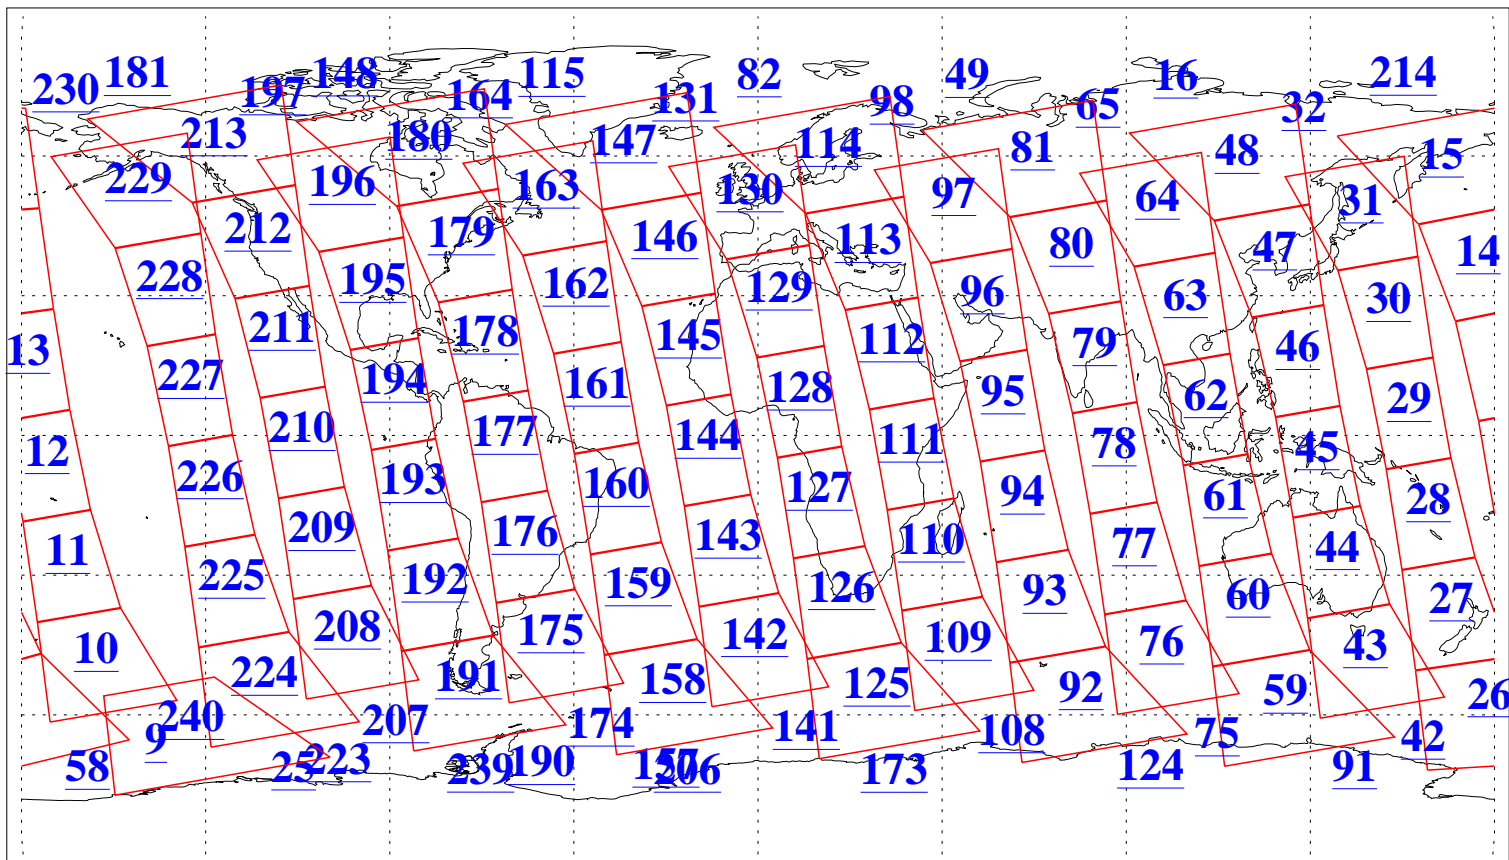

L1B Availability  
AMSU Granules: 240  
HSB Granules: 0  
AIRS Granules: 240

16 Jun 2008  
DoY 168  
Aqua Day 2235  
Granules: 1 to 120

Granules: 121 to 240

Legend: AMSU Available, HSB Available, AIRS Available

L1B Availability  
AMSU Granules: 240  
HSB Granules: 0  
AIRS Granules: 240

16 Jun 2008  
DoY 168  
Aqua Day 2235  
Ascending Granules

Descending Granules

Legend: AMSU Available, HSB Available, AIRS Available

L1B Availability  
 AMSU Granules: 240  
 HSB Granules: 0  
 AIRS Granules: 240

16 Jun 2008  
 DoY 168  
 Aqua Day 2235

Northern Hemisphere Granules

Southern Hemisphere Granules

Legend: AMSU Available, HSB Available, AIRS Available