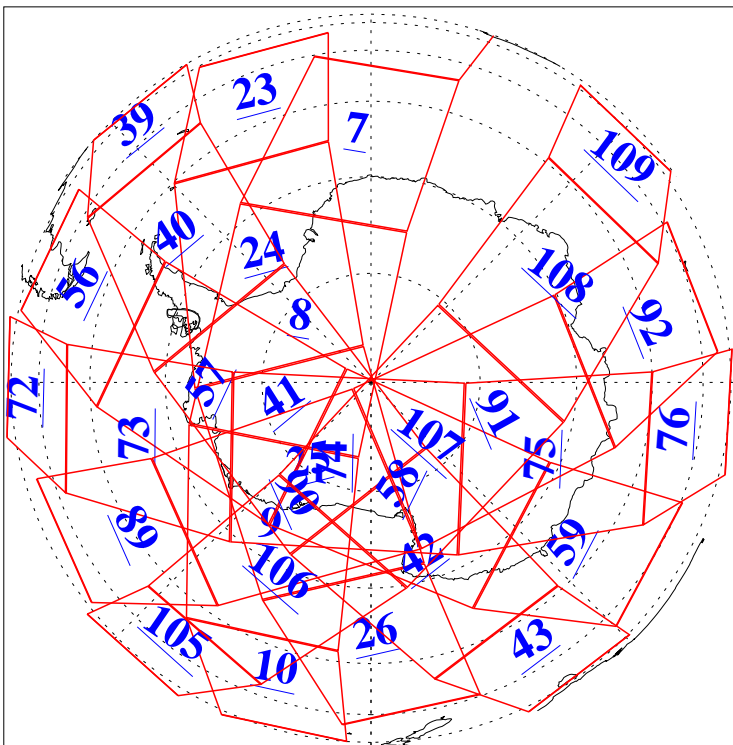

L1B Availability  
AMSU Granules: 240  
HSB Granules: 0  
AIRS Granules: 240

16 Jun 2008  
DoY 168  
Aqua Day 2235  
Granules: 1 to 120

Granules: 121 to 240

Legend: AMSU Available, HSB Available, AIRS Available

L1B Availability  
AMSU Granules: 240  
HSB Granules: 0  
AIRS Granules: 240

16 Jun 2008  
DoY 168  
Aqua Day 2235  
Ascending Granules

Descending Granules

Legend: AMSU Available, HSB Available, AIRS Available

L1B Availability  
 AMSU Granules: 240  
 HSB Granules: 0  
 AIRS Granules: 240

16 Jun 2008  
 DoY 168  
 Aqua Day 2235

Northern Hemisphere Granules

Southern Hemisphere Granules

Legend: AMSU Available, HSB Available, AIRS Available