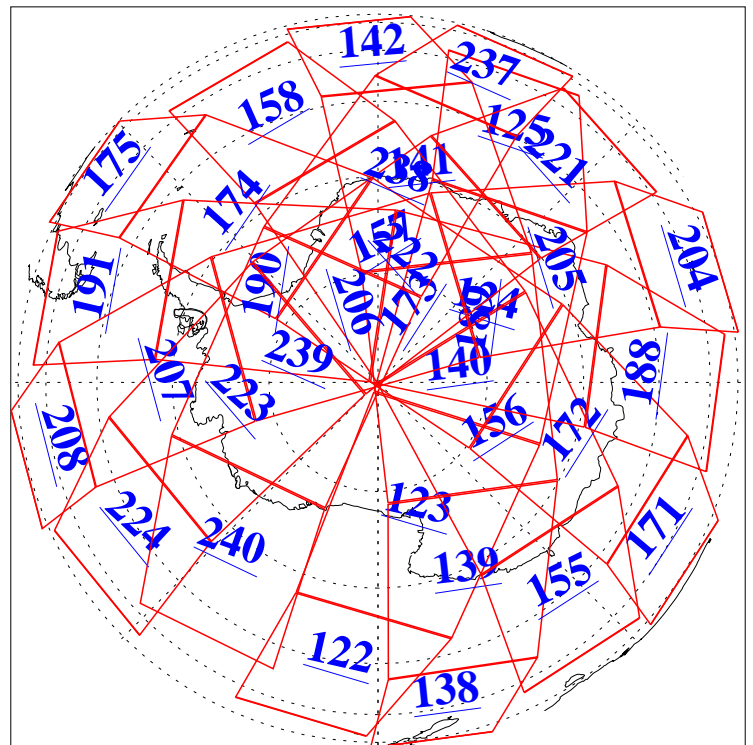

L1B Availability  
AMSU Granules: 240  
HSB Granules: 0  
AIRS Granules: 240

16 Jun 2008  
DoY 168  
Aqua Day 2235  
Granules: 1 to 120

Granules: 121 to 240

Legend: AMSU Available, HSB Available, AIRS Available

L1B Availability  
AMSU Granules: 240  
HSB Granules: 0  
AIRS Granules: 240

16 Jun 2008  
DoY 168  
Aqua Day 2235  
Ascending Granules

Descending Granules

Legend: AMSU Available, HSB Available, AIRS Available

L1B Availability  
 AMSU Granules: 240  
 HSB Granules: 0  
 AIRS Granules: 240

16 Jun 2008  
 DoY 168  
 Aqua Day 2235

Northern Hemisphere Granules

Southern Hemisphere Granules

Legend: AMSU Available, HSB Available, AIRS Available