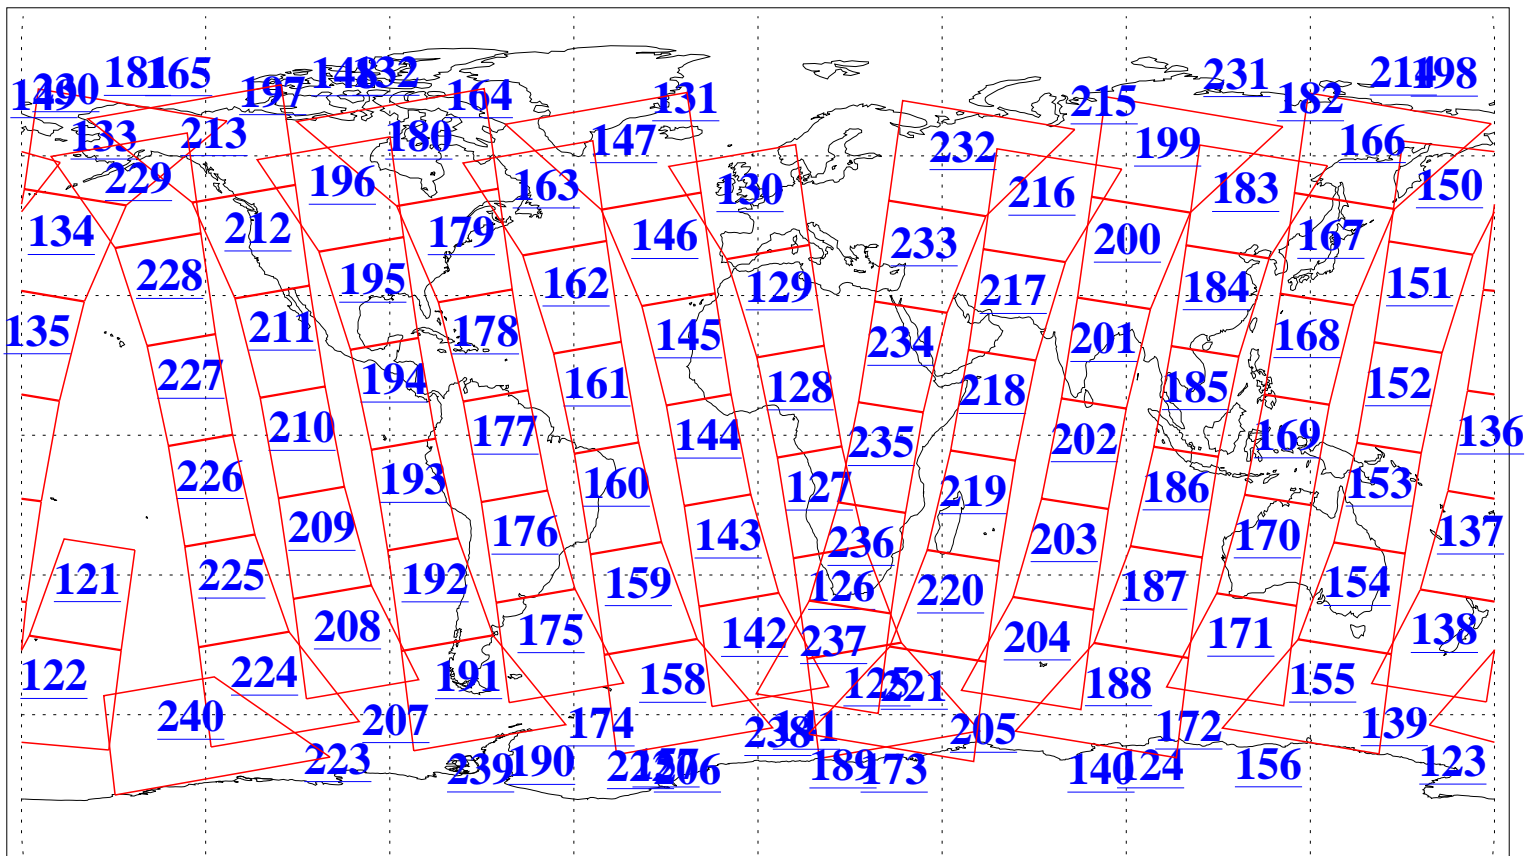

L1B Availability  
AMSU Granules: 240  
HSB Granules: 0  
AIRS Granules: 240

16 Jun 2008  
DoY 168  
Aqua Day 2235  
Granules: 1 to 120

Granules: 121 to 240

Legend: AMSU Available, HSB Available, AIRS Available

L1B Availability  
AMSU Granules: 240  
HSB Granules: 0  
AIRS Granules: 240

16 Jun 2008  
DoY 168  
Aqua Day 2235  
Ascending Granules

Descending Granules

Legend: AMSU Available, HSB Available, AIRS Available

L1B Availability  
 AMSU Granules: 240  
 HSB Granules: 0  
 AIRS Granules: 240

16 Jun 2008  
 DoY 168  
 Aqua Day 2235

Northern Hemisphere Granules

Southern Hemisphere Granules

Legend: AMSU Available, HSB Available, AIRS Available