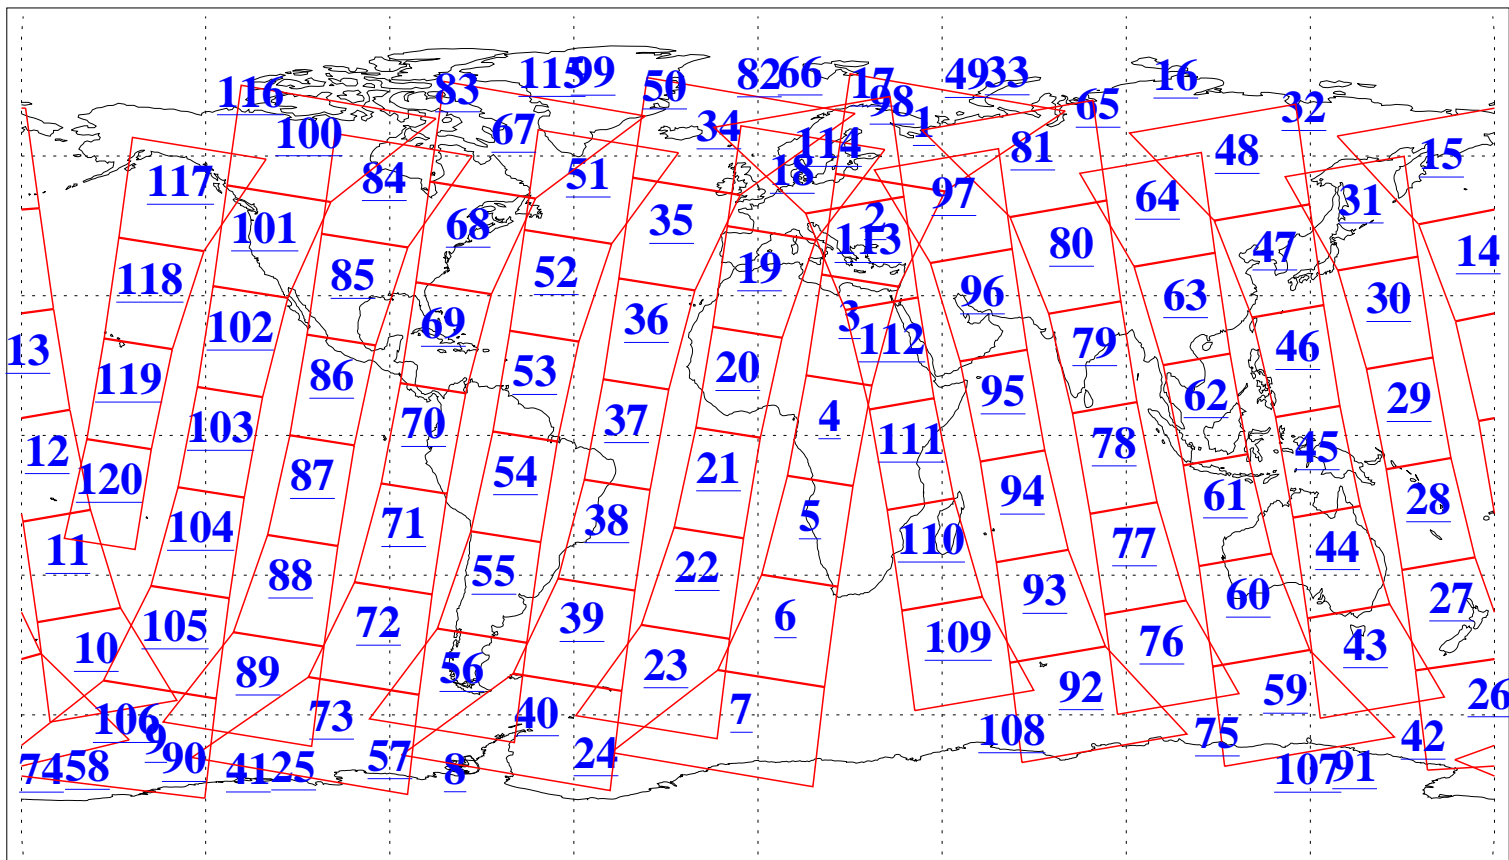

L1B Availability  
AMSU Granules: 240  
HSB Granules: 0  
AIRS Granules: 240

16 Jun 2008  
DoY 168  
Aqua Day 2235  
Granules: 1 to 120

Granules: 121 to 240

Legend: AMSU Available, HSB Available, AIRS Available

L1B Availability  
AMSU Granules: 240  
HSB Granules: 0  
AIRS Granules: 240

16 Jun 2008  
DoY 168  
Aqua Day 2235  
Ascending Granules

Descending Granules

Legend: AMSU Available, HSB Available, AIRS Available

L1B Availability  
 AMSU Granules: 240  
 HSB Granules: 0  
 AIRS Granules: 240

16 Jun 2008  
 DoY 168  
 Aqua Day 2235

Northern Hemisphere Granules

Southern Hemisphere Granules

Legend: AMSU Available, HSB Available, AIRS Available