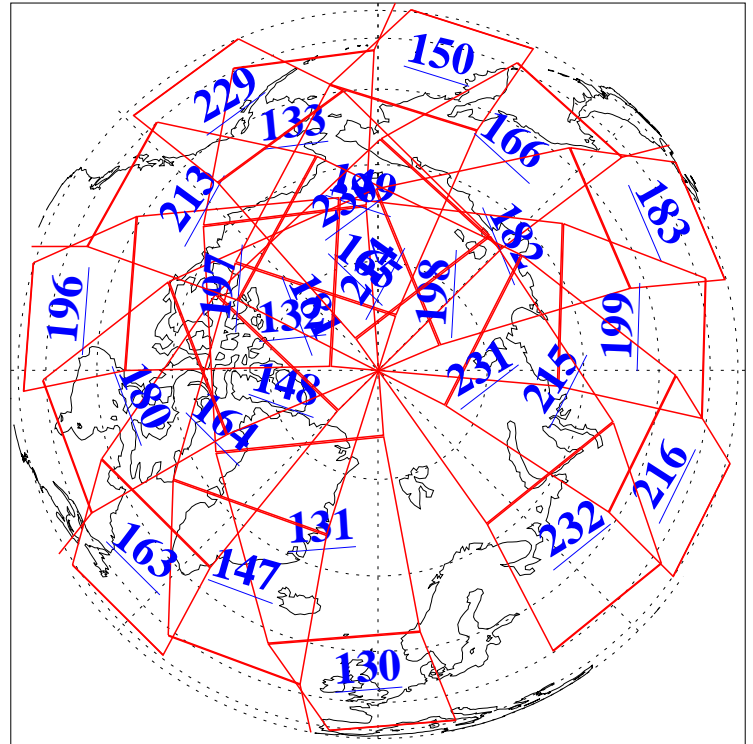

L1B Availability  
AMSU Granules: 240  
HSB Granules: 0  
AIRS Granules: 240

16 Jun 2008  
DoY 168  
Aqua Day 2235  
Granules: 1 to 120

Granules: 121 to 240

Legend: AMSU Available, HSB Available, AIRS Available

L1B Availability  
AMSU Granules: 240  
HSB Granules: 0  
AIRS Granules: 240

16 Jun 2008  
DoY 168  
Aqua Day 2235  
Ascending Granules

Descending Granules

Legend: AMSU Available, HSB Available, AIRS Available

L1B Availability  
 AMSU Granules: 240  
 HSB Granules: 0  
 AIRS Granules: 240

16 Jun 2008  
 DoY 168  
 Aqua Day 2235

Northern Hemisphere Granules

Southern Hemisphere Granules

Legend: AMSU Available, HSB Available, AIRS Available