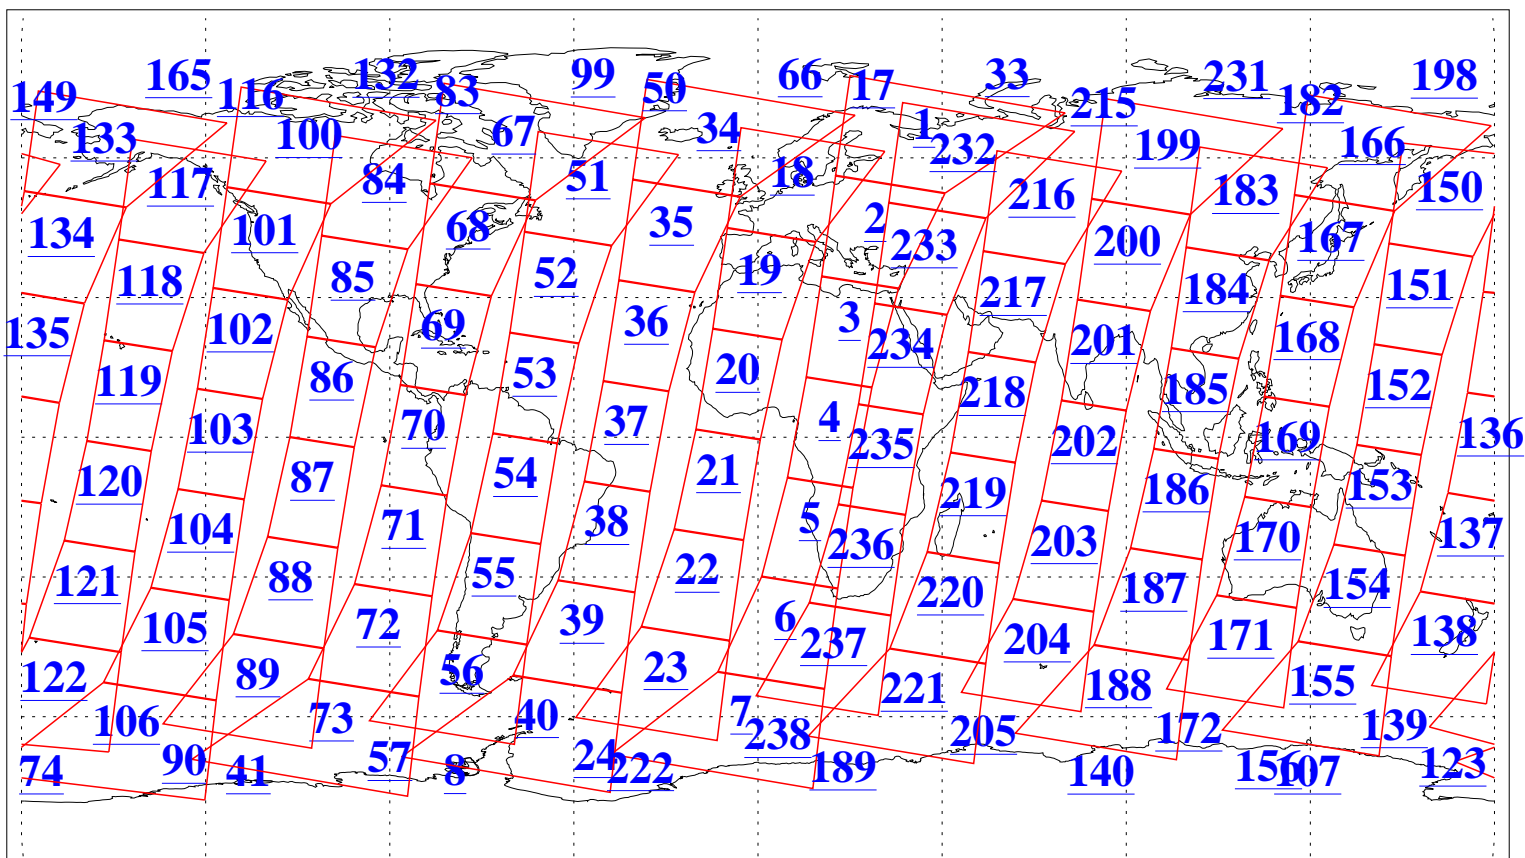

L1B Availability  
AMSU Granules: 240  
HSB Granules: 0  
AIRS Granules: 240

16 Jun 2008  
DoY 168  
Aqua Day 2235  
Granules: 1 to 120

Granules: 121 to 240

Legend: AMSU Available, HSB Available, AIRS Available

L1B Availability  
AMSU Granules: 240  
HSB Granules: 0  
AIRS Granules: 240

16 Jun 2008  
DoY 168  
Aqua Day 2235  
Ascending Granules

Descending Granules

Legend: AMSU Available, HSB Available, AIRS Available

L1B Availability  
 AMSU Granules: 240  
 HSB Granules: 0  
 AIRS Granules: 240

16 Jun 2008  
 DoY 168  
 Aqua Day 2235

Northern Hemisphere Granules

Southern Hemisphere Granules

Legend: AMSU Available, HSB Available, AIRS Available