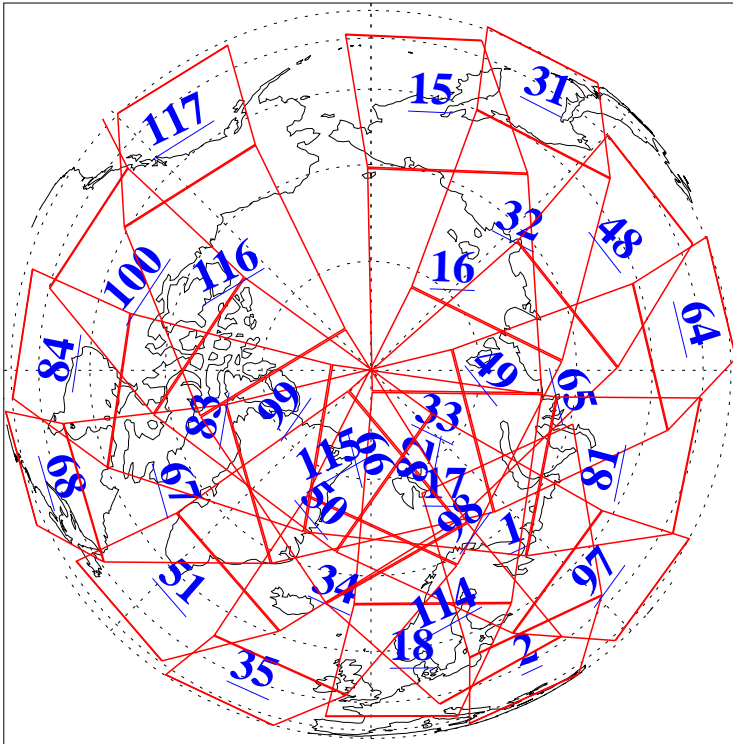

L1B Availability  
AMSU Granules: 240  
HSB Granules: 0  
AIRS Granules: 240

16 Jun 2008  
DoY 168  
Aqua Day 2235  
Granules: 1 to 120

Granules: 121 to 240

Legend: AMSU Available, HSB Available, AIRS Available

L1B Availability  
AMSU Granules: 240  
HSB Granules: 0  
AIRS Granules: 240

16 Jun 2008  
DoY 168  
Aqua Day 2235  
Ascending Granules

Descending Granules

Legend: AMSU Available, HSB Available, AIRS Available

L1B Availability  
 AMSU Granules: 240  
 HSB Granules: 0  
 AIRS Granules: 240

16 Jun 2008  
 DoY 168  
 Aqua Day 2235

Northern Hemisphere Granules

Southern Hemisphere Granules

Legend: AMSU Available, HSB Available, AIRS Available