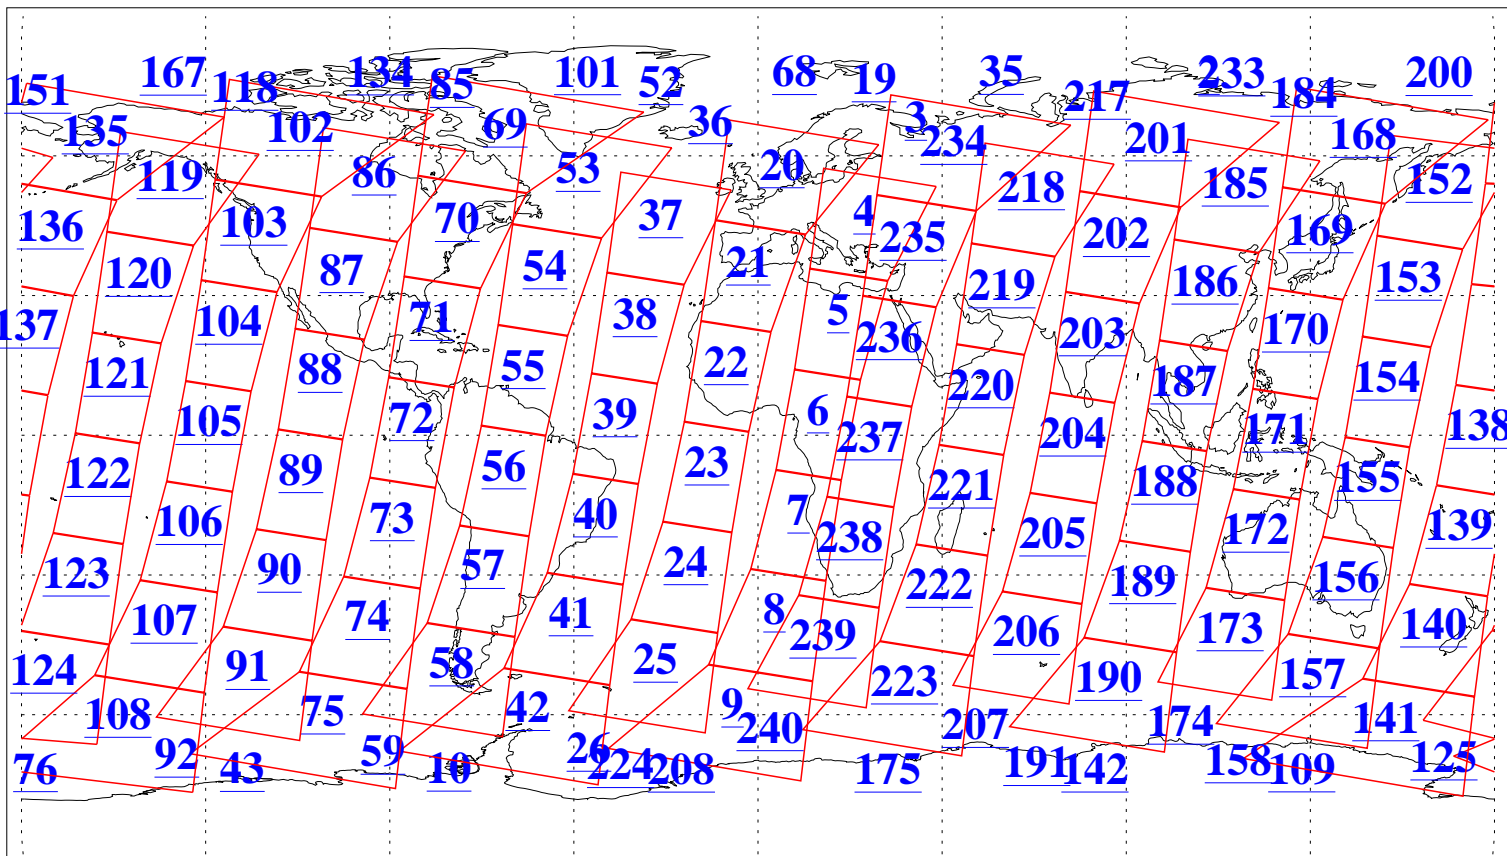

L1B Availability  
AMSU Granules: 240  
HSB Granules: 0  
AIRS Granules: 240

14 Jun 2008  
DoY 166  
Aqua Day 2233  
Granules: 1 to 120

Granules: 121 to 240

Legend: AMSU Available, HSB Available, AIRS Available

L1B Availability  
AMSU Granules: 240  
HSB Granules: 0  
AIRS Granules: 240

14 Jun 2008  
DoY 166  
Aqua Day 2233  
Ascending Granules

Descending Granules

Legend: AMSU Available, HSB Available, AIRS Available

L1B Availability  
 AMSU Granules: 240  
 HSB Granules: 0  
 AIRS Granules: 240

14 Jun 2008  
 DoY 166  
 Aqua Day 2233

Northern Hemisphere Granules

Southern Hemisphere Granules

Legend: AMSU Available, HSB Available, AIRS Available