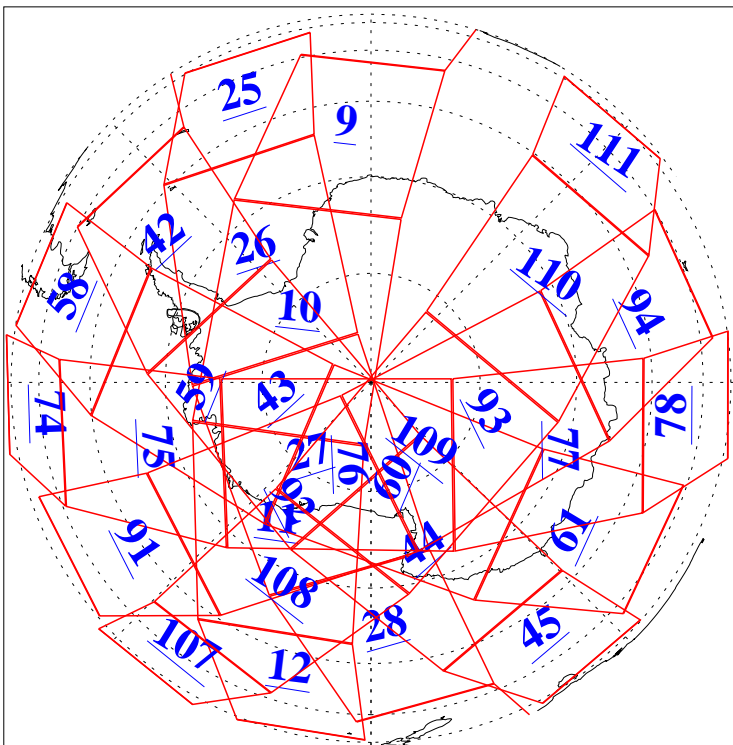

L1B Availability  
AMSU Granules: 240  
HSB Granules: 0  
AIRS Granules: 240

14 Jun 2008  
DoY 166  
Aqua Day 2233  
Granules: 1 to 120

Granules: 121 to 240

Legend: AMSU Available, HSB Available, AIRS Available

L1B Availability  
AMSU Granules: 240  
HSB Granules: 0  
AIRS Granules: 240

14 Jun 2008  
DoY 166  
Aqua Day 2233  
Ascending Granules

Descending Granules

Legend: AMSU Available, HSB Available, AIRS Available

L1B Availability  
 AMSU Granules: 240  
 HSB Granules: 0  
 AIRS Granules: 240

14 Jun 2008  
 DoY 166  
 Aqua Day 2233

Northern Hemisphere Granules

Southern Hemisphere Granules

Legend: AMSU Available, HSB Available, AIRS Available