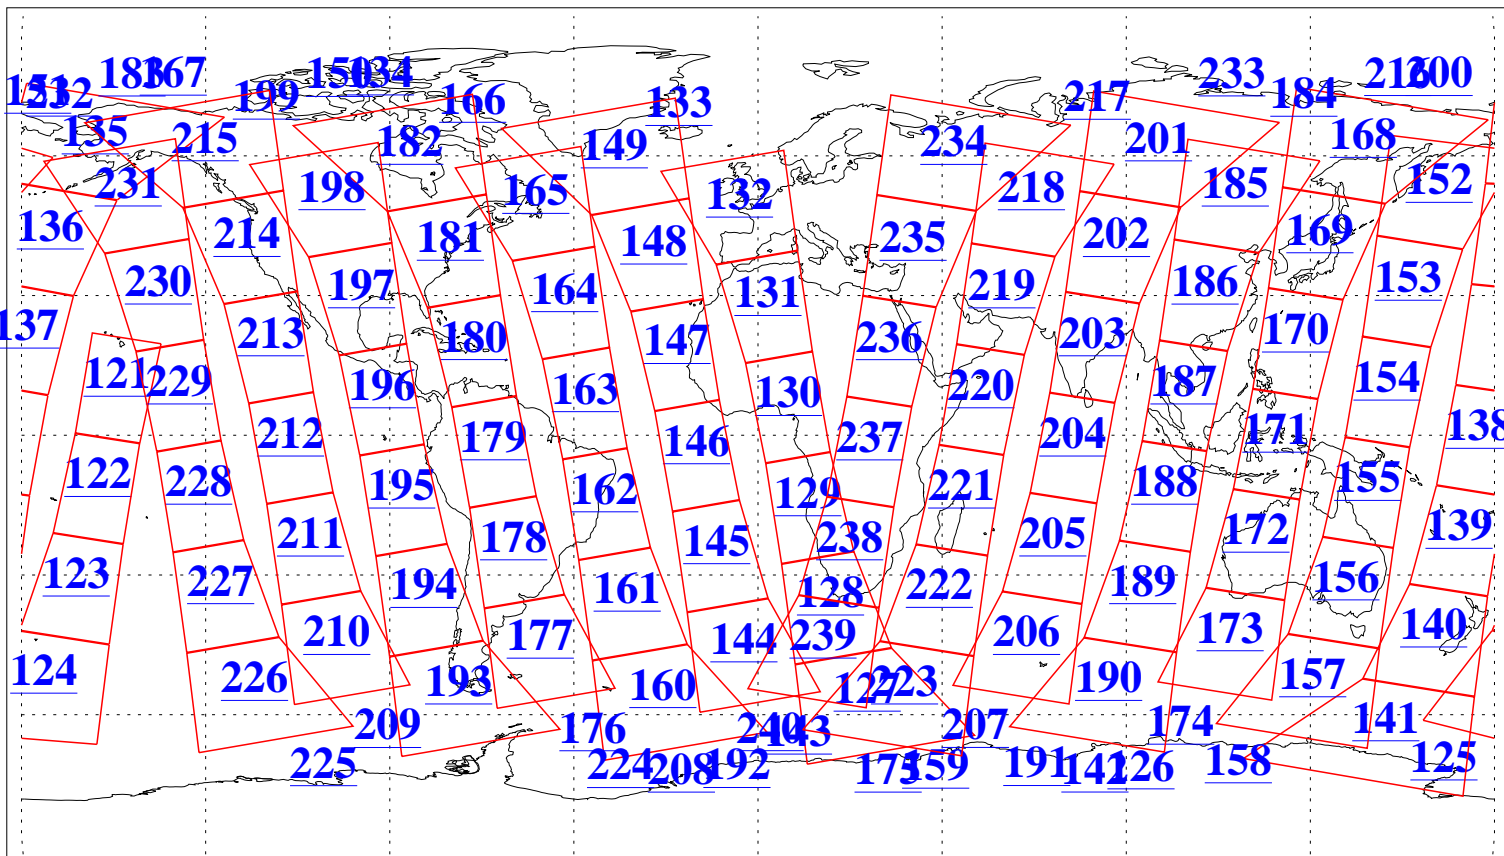

L1B Availability  
AMSU Granules: 240  
HSB Granules: 0  
AIRS Granules: 240

14 Jun 2008  
DoY 166  
Aqua Day 2233  
Granules: 1 to 120

Granules: 121 to 240

Legend: AMSU Available, HSB Available, AIRS Available

L1B Availability  
AMSU Granules: 240  
HSB Granules: 0  
AIRS Granules: 240

14 Jun 2008  
DoY 166  
Aqua Day 2233  
Ascending Granules

Descending Granules

Legend: AMSU Available, HSB Available, AIRS Available

L1B Availability  
 AMSU Granules: 240  
 HSB Granules: 0  
 AIRS Granules: 240

14 Jun 2008  
 DoY 166  
 Aqua Day 2233

Northern Hemisphere Granules

Southern Hemisphere Granules

Legend: AMSU Available, HSB Available, AIRS Available