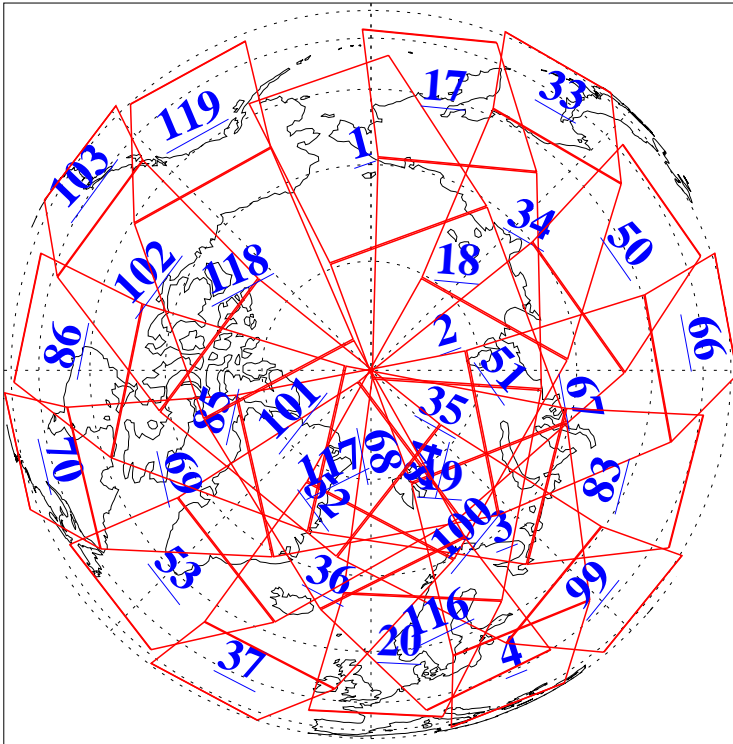

L1B Availability  
AMSU Granules: 240  
HSB Granules: 0  
AIRS Granules: 240

14 Jun 2008  
DoY 166  
Aqua Day 2233  
Granules: 1 to 120

Granules: 121 to 240

Legend: AMSU Available, HSB Available, AIRS Available

L1B Availability  
AMSU Granules: 240  
HSB Granules: 0  
AIRS Granules: 240

14 Jun 2008  
DoY 166  
Aqua Day 2233  
Ascending Granules

Descending Granules

Legend: AMSU Available, HSB Available, AIRS Available

L1B Availability  
 AMSU Granules: 240  
 HSB Granules: 0  
 AIRS Granules: 240

14 Jun 2008  
 DoY 166  
 Aqua Day 2233

Northern Hemisphere Granules

Southern Hemisphere Granules

Legend: AMSU Available, HSB Available, AIRS Available