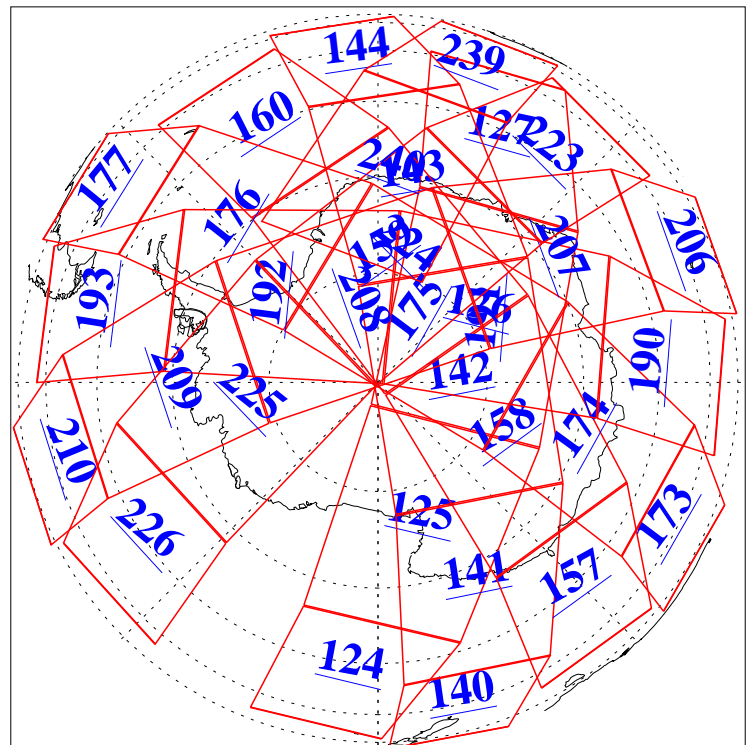

L1B Availability  
AMSU Granules: 240  
HSB Granules: 0  
AIRS Granules: 240

14 Jun 2008  
DoY 166  
Aqua Day 2233  
Granules: 1 to 120

Granules: 121 to 240

Legend: AMSU Available, HSB Available, AIRS Available

L1B Availability  
AMSU Granules: 240  
HSB Granules: 0  
AIRS Granules: 240

14 Jun 2008  
DoY 166  
Aqua Day 2233  
Ascending Granules

Descending Granules

Legend: AMSU Available, HSB Available, AIRS Available

L1B Availability  
 AMSU Granules: 240  
 HSB Granules: 0  
 AIRS Granules: 240

14 Jun 2008  
 DoY 166  
 Aqua Day 2233

Northern Hemisphere Granules

Southern Hemisphere Granules

Legend: AMSU Available, HSB Available, AIRS Available