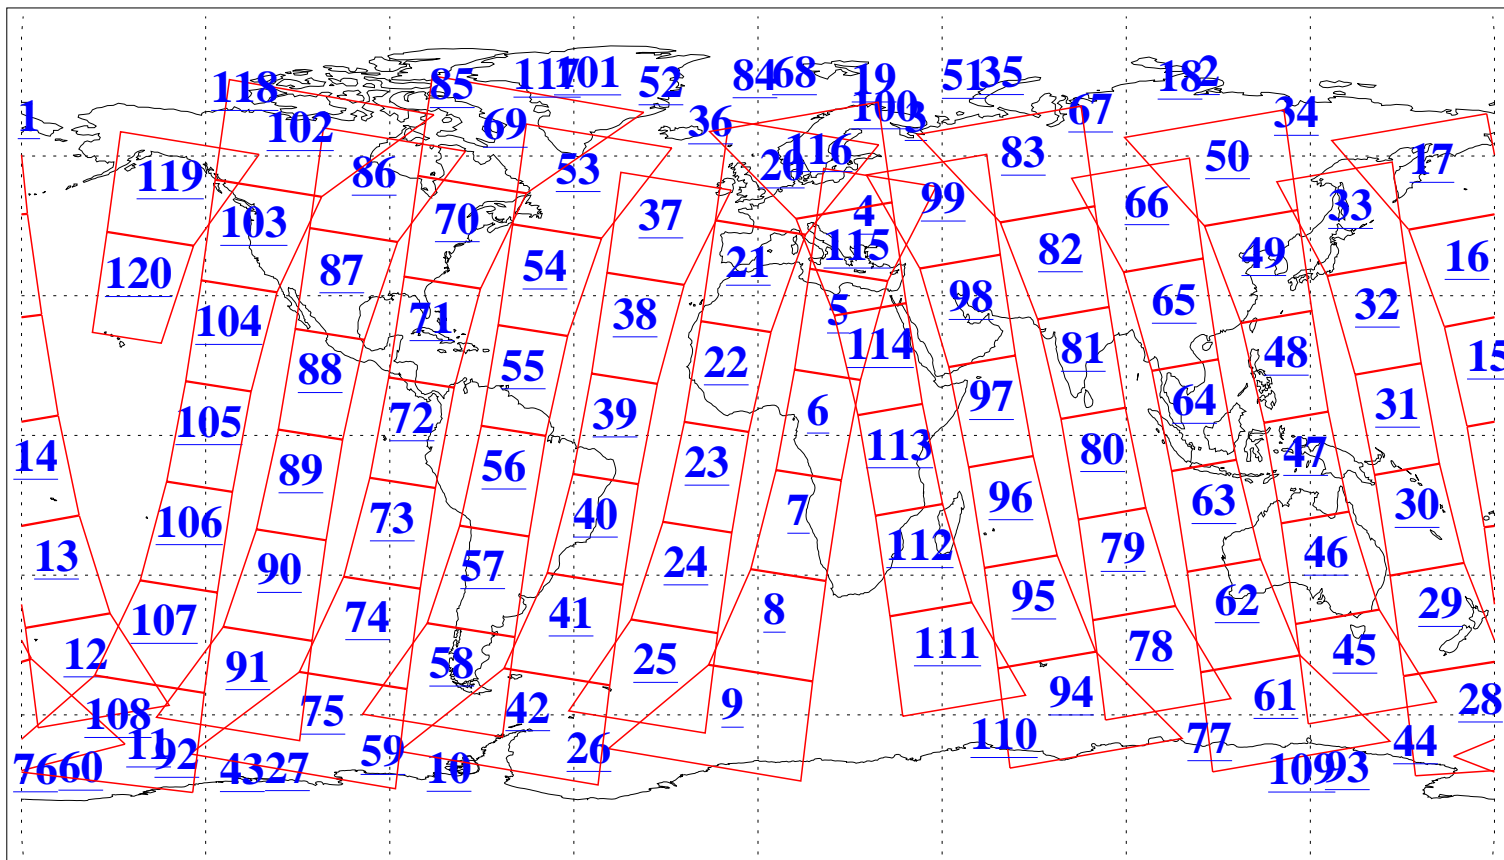

L1B Availability  
AMSU Granules: 240  
HSB Granules: 0  
AIRS Granules: 240

14 Jun 2008  
DoY 166  
Aqua Day 2233  
Granules: 1 to 120

Granules: 121 to 240

Legend: AMSU Available, HSB Available, AIRS Available

L1B Availability  
AMSU Granules: 240  
HSB Granules: 0  
AIRS Granules: 240

14 Jun 2008  
DoY 166  
Aqua Day 2233  
Ascending Granules

Descending Granules

Legend: AMSU Available, HSB Available, AIRS Available

L1B Availability  
 AMSU Granules: 240  
 HSB Granules: 0  
 AIRS Granules: 240

14 Jun 2008  
 DoY 166  
 Aqua Day 2233

Northern Hemisphere Granules

Southern Hemisphere Granules

Legend: AMSU Available, HSB Available, AIRS Available