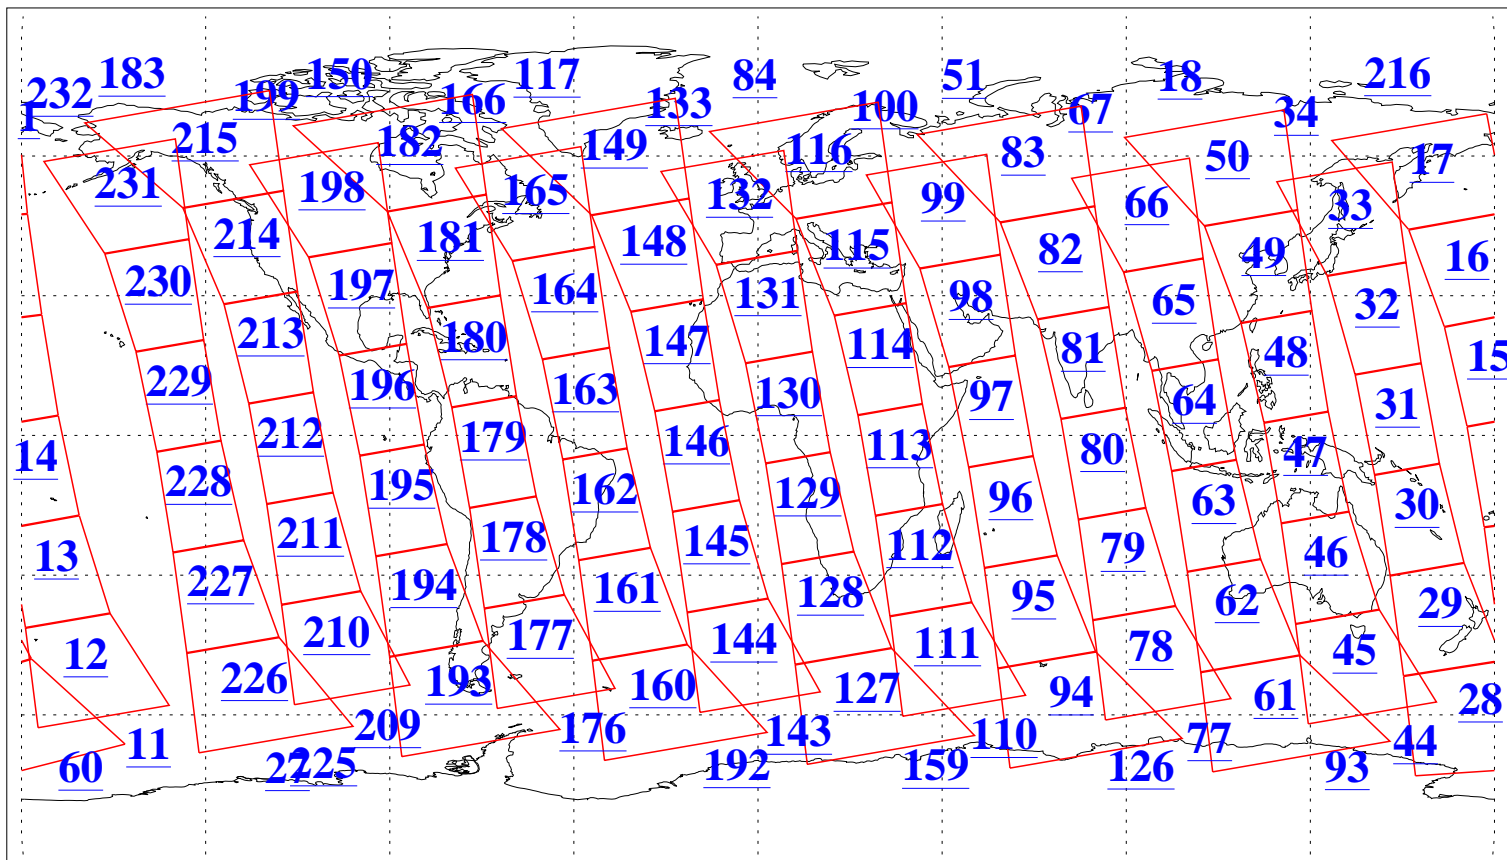

L1B Availability  
AMSU Granules: 240  
HSB Granules: 0  
AIRS Granules: 240

14 Jun 2008  
DoY 166  
Aqua Day 2233  
Granules: 1 to 120

Granules: 121 to 240

Legend: AMSU Available, HSB Available, AIRS Available

L1B Availability  
AMSU Granules: 240  
HSB Granules: 0  
AIRS Granules: 240

14 Jun 2008  
DoY 166  
Aqua Day 2233  
Ascending Granules

Descending Granules

Legend: AMSU Available, HSB Available, AIRS Available

L1B Availability  
 AMSU Granules: 240  
 HSB Granules: 0  
 AIRS Granules: 240

14 Jun 2008  
 DoY 166  
 Aqua Day 2233

Northern Hemisphere Granules

Southern Hemisphere Granules

Legend: AMSU Available, HSB Available, AIRS Available