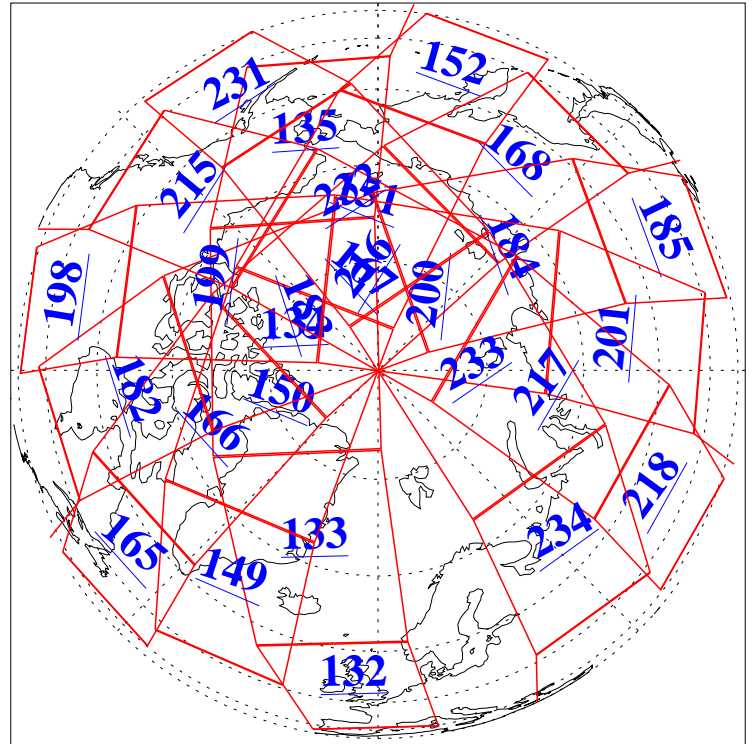

L1B Availability  
AMSU Granules: 240  
HSB Granules: 0  
AIRS Granules: 240

14 Jun 2008  
DoY 166  
Aqua Day 2233  
Granules: 1 to 120

Granules: 121 to 240

Legend: AMSU Available, HSB Available, AIRS Available

L1B Availability  
AMSU Granules: 240  
HSB Granules: 0  
AIRS Granules: 240

14 Jun 2008  
DoY 166  
Aqua Day 2233  
Ascending Granules

Descending Granules

Legend: AMSU Available, HSB Available, AIRS Available

L1B Availability  
 AMSU Granules: 240  
 HSB Granules: 0  
 AIRS Granules: 240

14 Jun 2008  
 DoY 166  
 Aqua Day 2233

Northern Hemisphere Granules

Southern Hemisphere Granules

Legend: AMSU Available, HSB Available, AIRS Available