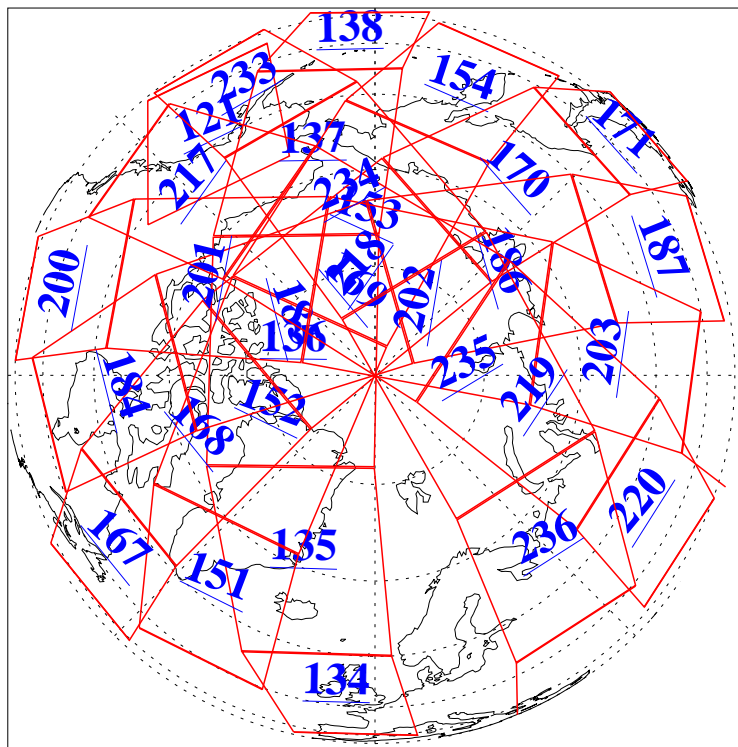

12 Jun 2008
DoY 164
Aqua Day 2231
Ascending Granules

Descending Granules

Legend: AMSU Available, HSB Available, AIRS Available

L1B Availability
 AMSU Granules: 240
 HSB Granules: 0
 AIRS Granules: 240

12 Jun 2008
 DoY 164
 Aqua Day 2231

Northern Hemisphere Granules

Southern Hemisphere Granules

Legend: AMSU Available, HSB Available, AIRS Available