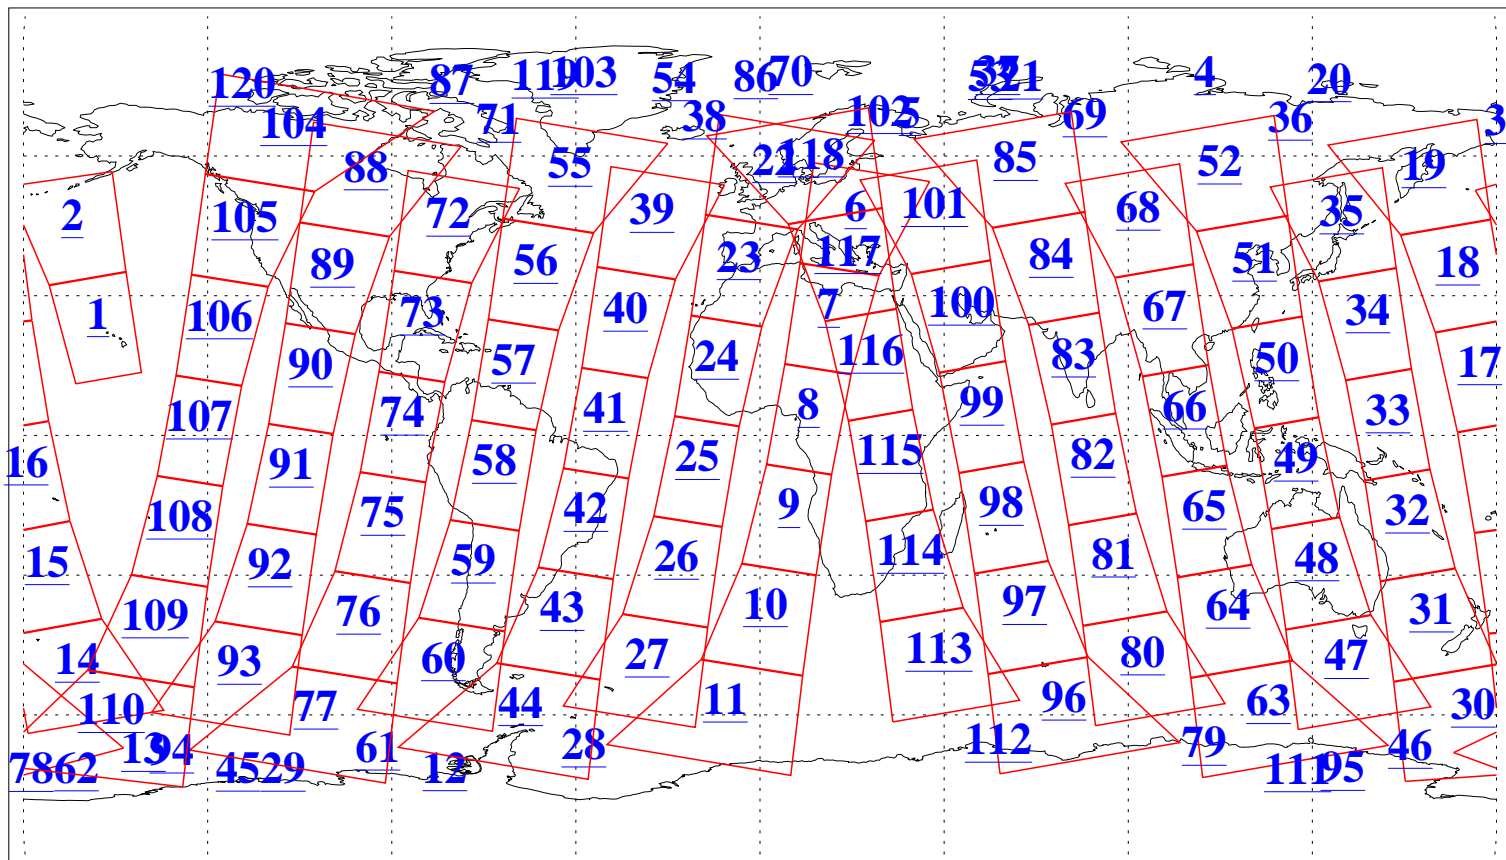

L1B Availability
AMSU Granules: 240
HSB Granules: 0
AIRS Granules: 240

12 Jun 2008
DoY 164
Aqua Day 2231
Granules: 1 to 120

Granules: 121 to 240

Legend: AMSU Available, HSB Available, AIRS Available

L1B Availability
AMSU Granules: 240
HSB Granules: 0
AIRS Granules: 240

12 Jun 2008
DoY 164
Aqua Day 2231
Ascending Granules

Descending Granules

Legend: AMSU Available, HSB Available, AIRS Available

L1B Availability
 AMSU Granules: 240
 HSB Granules: 0
 AIRS Granules: 240

12 Jun 2008
 DoY 164
 Aqua Day 2231

Northern Hemisphere Granules

Southern Hemisphere Granules

Legend: AMSU Available, HSB Available, AIRS Available