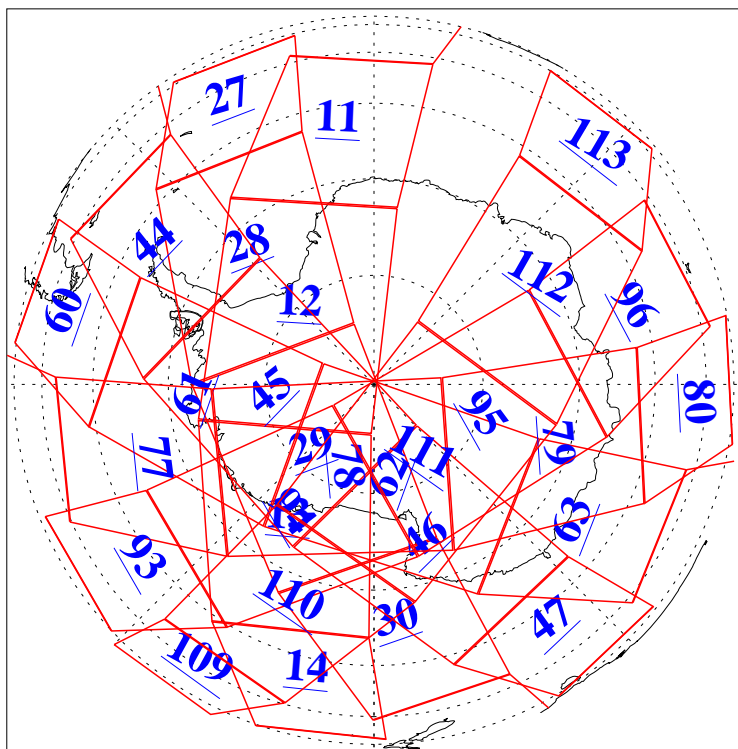

L1B Availability
AMSU Granules: 240
HSB Granules: 0
AIRS Granules: 240

12 Jun 2008
DoY 164
Aqua Day 2231
Granules: 1 to 120

Granules: 121 to 240

Legend: AMSU Available, HSB Available, AIRS Available

L1B Availability
AMSU Granules: 240
HSB Granules: 0
AIRS Granules: 240

12 Jun 2008
DoY 164
Aqua Day 2231
Ascending Granules

Descending Granules

Legend: AMSU Available, HSB Available, AIRS Available

L1B Availability
 AMSU Granules: 240
 HSB Granules: 0
 AIRS Granules: 240

12 Jun 2008
 DoY 164
 Aqua Day 2231

Northern Hemisphere Granules

Southern Hemisphere Granules

Legend: AMSU Available, HSB Available, AIRS Available