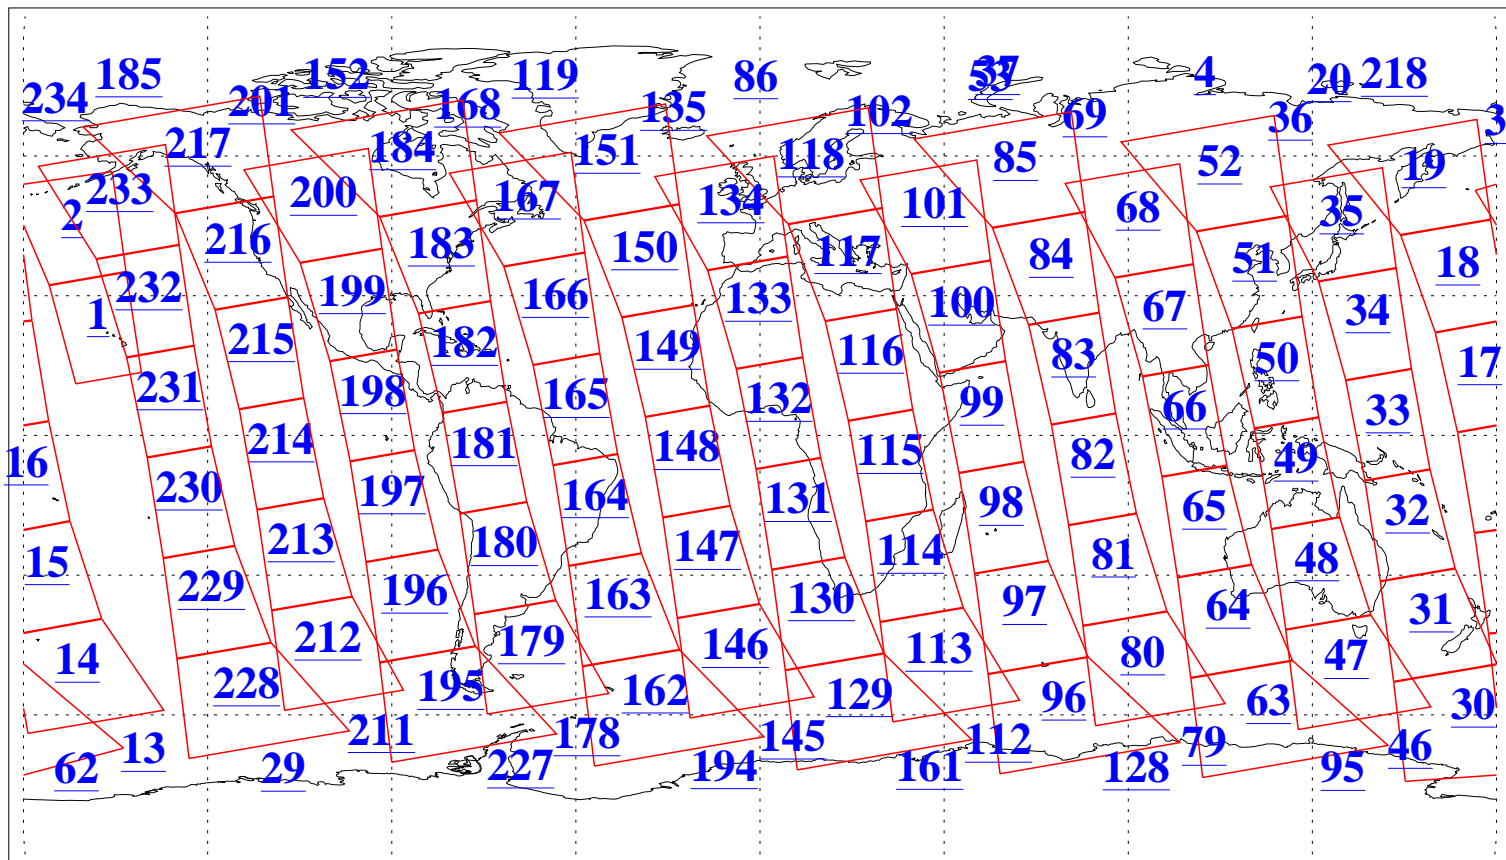

L1B Availability
AMSU Granules: 240
HSB Granules: 0
AIRS Granules: 240

12 Jun 2008
DoY 164
Aqua Day 2231
Granules: 1 to 120

Granules: 121 to 240

Legend: AMSU Available, HSB Available, AIRS Available

L1B Availability
AMSU Granules: 240
HSB Granules: 0
AIRS Granules: 240

12 Jun 2008
DoY 164
Aqua Day 2231
Ascending Granules

Descending Granules

Legend: AMSU Available, HSB Available, AIRS Available

L1B Availability
 AMSU Granules: 240
 HSB Granules: 0
 AIRS Granules: 240

12 Jun 2008
 DoY 164
 Aqua Day 2231

Northern Hemisphere Granules

Southern Hemisphere Granules

Legend: AMSU Available, HSB Available, AIRS Available