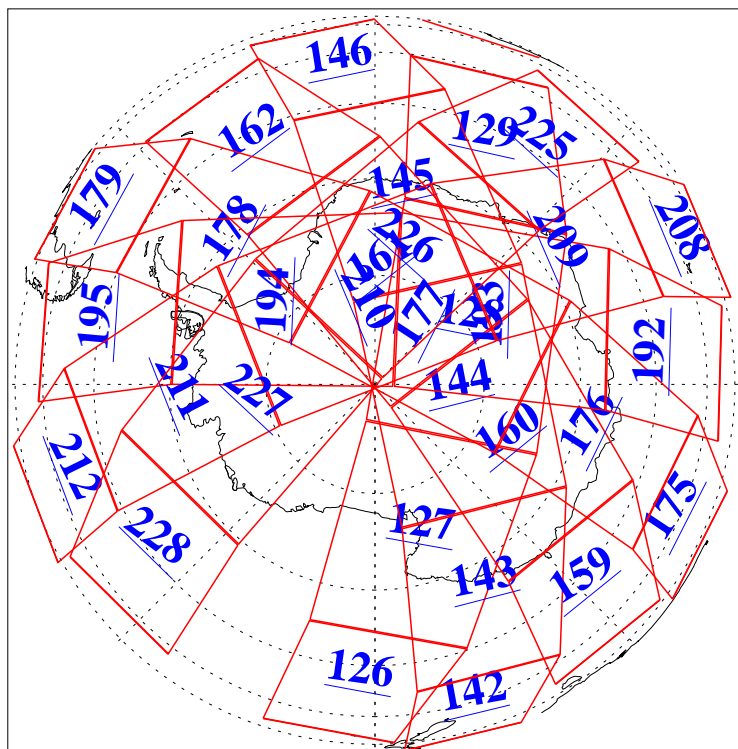

L1B Availability
AMSU Granules: 240
HSB Granules: 0
AIRS Granules: 240

12 Jun 2008
DoY 164
Aqua Day 2231
Granules: 1 to 120

Granules: 121 to 240

Legend: AMSU Available, HSB Available, AIRS Available

L1B Availability
AMSU Granules: 240
HSB Granules: 0
AIRS Granules: 240

12 Jun 2008
DoY 164
Aqua Day 2231
Ascending Granules

Descending Granules

Legend: AMSU Available, HSB Available, AIRS Available

L1B Availability
 AMSU Granules: 240
 HSB Granules: 0
 AIRS Granules: 240

12 Jun 2008
 DoY 164
 Aqua Day 2231

Northern Hemisphere Granules

Southern Hemisphere Granules

Legend: AMSU Available, HSB Available, AIRS Available