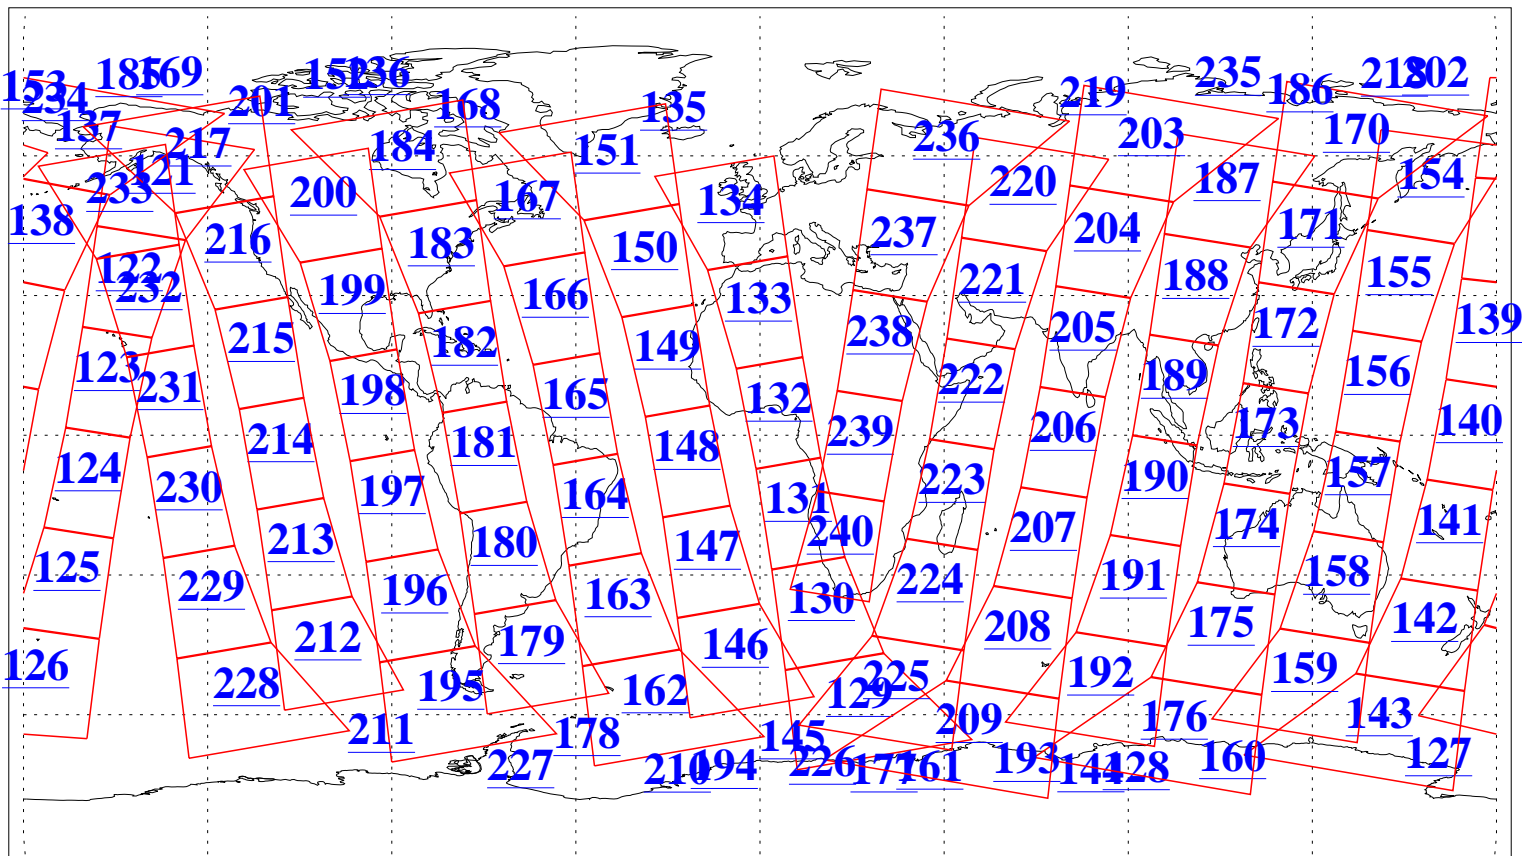

L1B Availability
AMSU Granules: 240
HSB Granules: 0
AIRS Granules: 240

12 Jun 2008
DoY 164
Aqua Day 2231
Granules: 1 to 120

Granules: 121 to 240

Legend: AMSU Available, HSB Available, AIRS Available

L1B Availability
AMSU Granules: 240
HSB Granules: 0
AIRS Granules: 240

12 Jun 2008
DoY 164
Aqua Day 2231
Ascending Granules

Descending Granules

Legend: AMSU Available, HSB Available, AIRS Available

L1B Availability
 AMSU Granules: 240
 HSB Granules: 0
 AIRS Granules: 240

12 Jun 2008
 DoY 164
 Aqua Day 2231

Northern Hemisphere Granules

Southern Hemisphere Granules

Legend: AMSU Available, HSB Available, AIRS Available