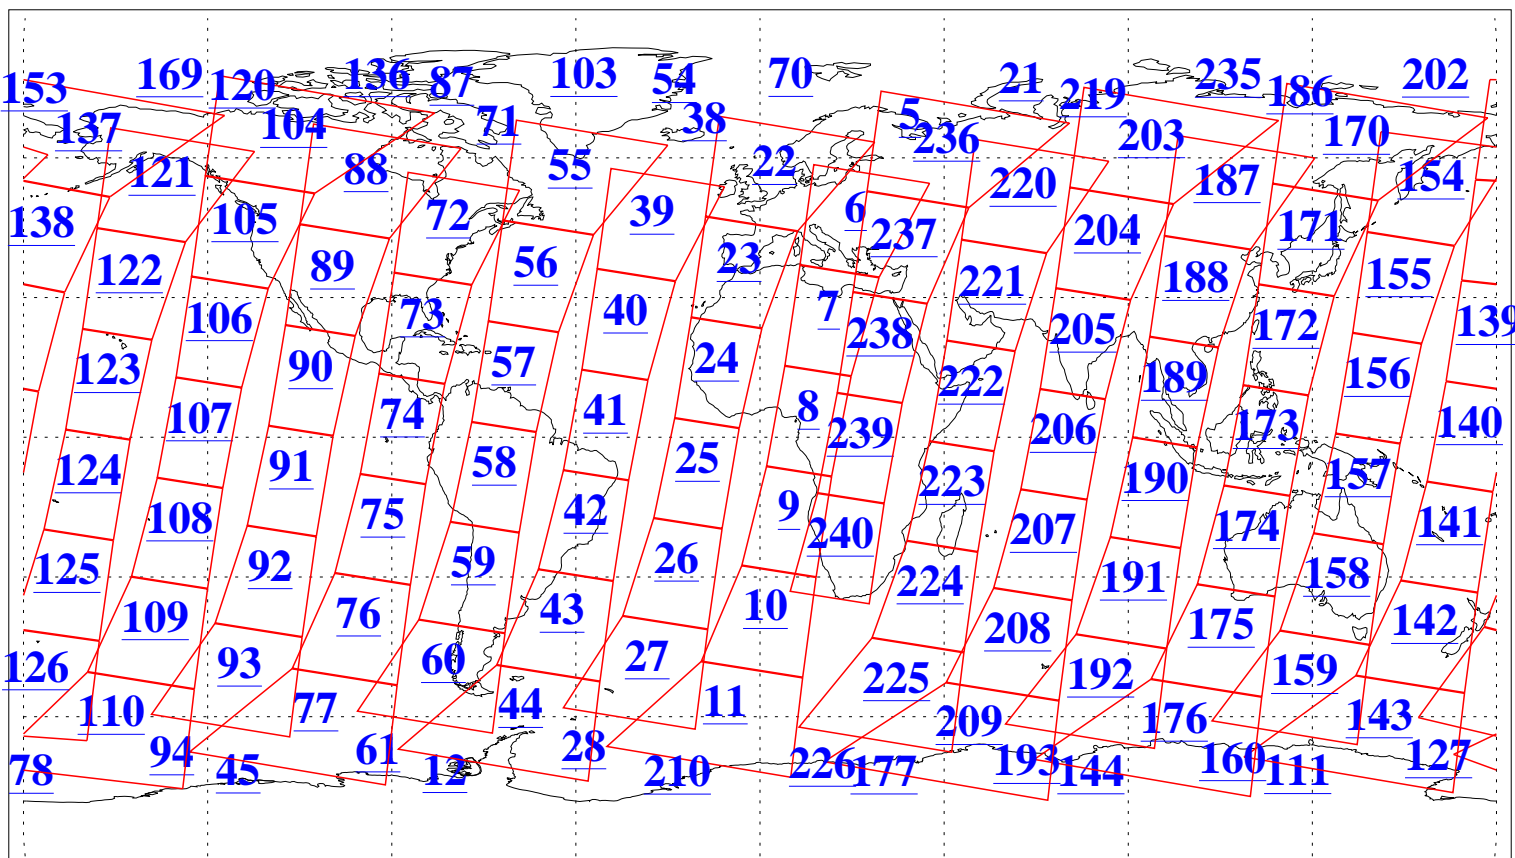

L1B Availability
AMSU Granules: 240
HSB Granules: 0
AIRS Granules: 240

12 Jun 2008
DoY 164
Aqua Day 2231
Granules: 1 to 120

Granules: 121 to 240

Legend: AMSU Available, HSB Available, AIRS Available

L1B Availability
AMSU Granules: 240
HSB Granules: 0
AIRS Granules: 240

12 Jun 2008
DoY 164
Aqua Day 2231
Ascending Granules

Descending Granules

Legend: AMSU Available, HSB Available, AIRS Available

L1B Availability
 AMSU Granules: 240
 HSB Granules: 0
 AIRS Granules: 240

12 Jun 2008
 DoY 164
 Aqua Day 2231

Northern Hemisphere Granules

Southern Hemisphere Granules

Legend: AMSU Available, HSB Available, AIRS Available