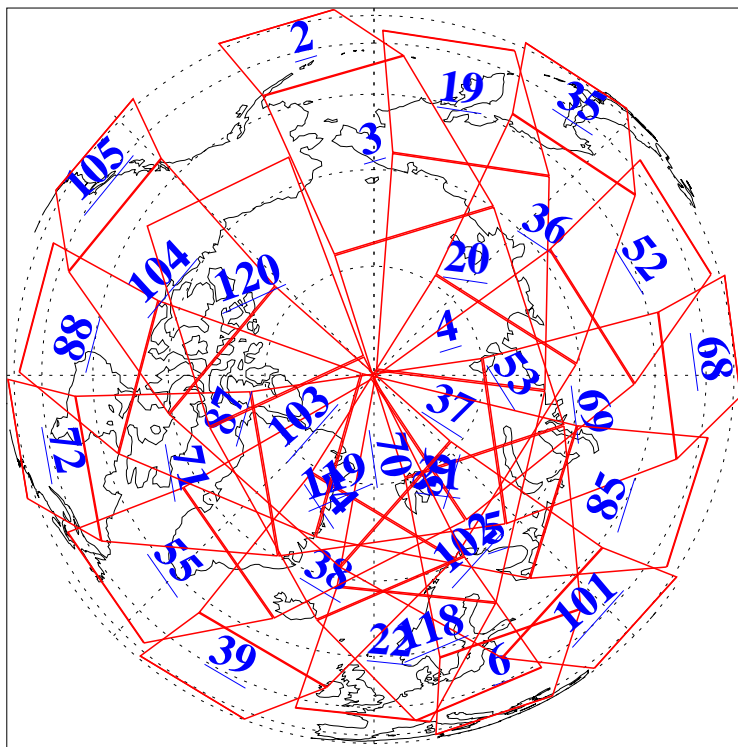

L1B Availability
AMSU Granules: 240
HSB Granules: 0
AIRS Granules: 240

12 Jun 2008
DoY 164
Aqua Day 2231
Granules: 1 to 120

Granules: 121 to 240

Legend: AMSU Available, HSB Available, AIRS Available

L1B Availability
AMSU Granules: 240
HSB Granules: 0
AIRS Granules: 240

12 Jun 2008
DoY 164
Aqua Day 2231
Ascending Granules

Descending Granules

Legend: AMSU Available, HSB Available, AIRS Available

L1B Availability
 AMSU Granules: 240
 HSB Granules: 0
 AIRS Granules: 240

12 Jun 2008
 DoY 164
 Aqua Day 2231

Northern Hemisphere Granules

Southern Hemisphere Granules

Legend: AMSU Available, HSB Available, AIRS Available