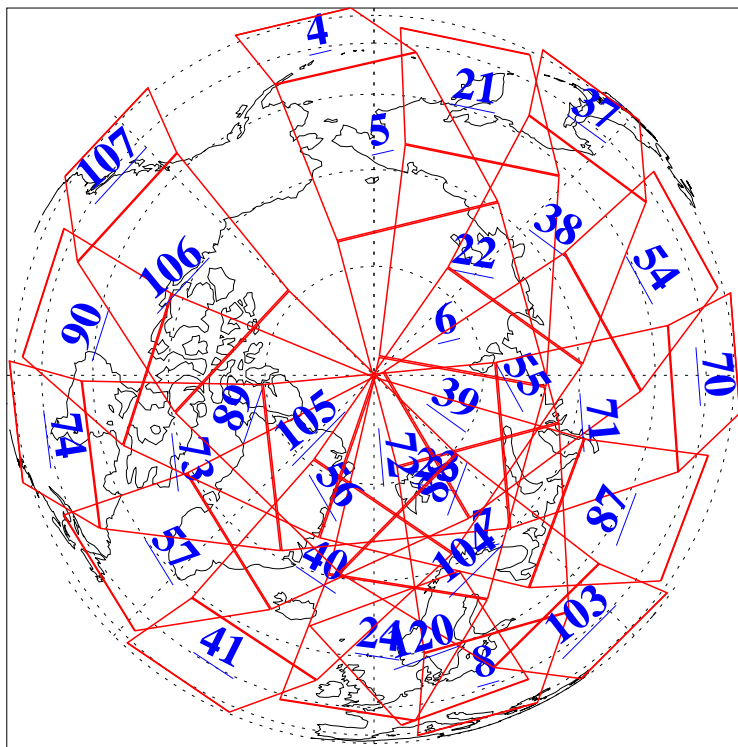

L1B Availability
AMSU Granules: 240
HSB Granules: 0
AIRS Granules: 240

10 Jun 2008
DoY 162
Aqua Day 2229
Granules: 1 to 120

Granules: 121 to 240

Legend: AMSU Available, HSB Available, AIRS Available

L1B Availability
AMSU Granules: 240
HSB Granules: 0
AIRS Granules: 240

10 Jun 2008
DoY 162
Aqua Day 2229

Ascending Granules

Descending Granules

Legend: AMSU Available, HSB Available, AIRS Available

L1B Availability
 AMSU Granules: 240
 HSB Granules: 0
 AIRS Granules: 240

10 Jun 2008
 DoY 162
 Aqua Day 2229

Northern Hemisphere Granules

Southern Hemisphere Granules

Legend: AMSU Available, HSB Available, AIRS Available