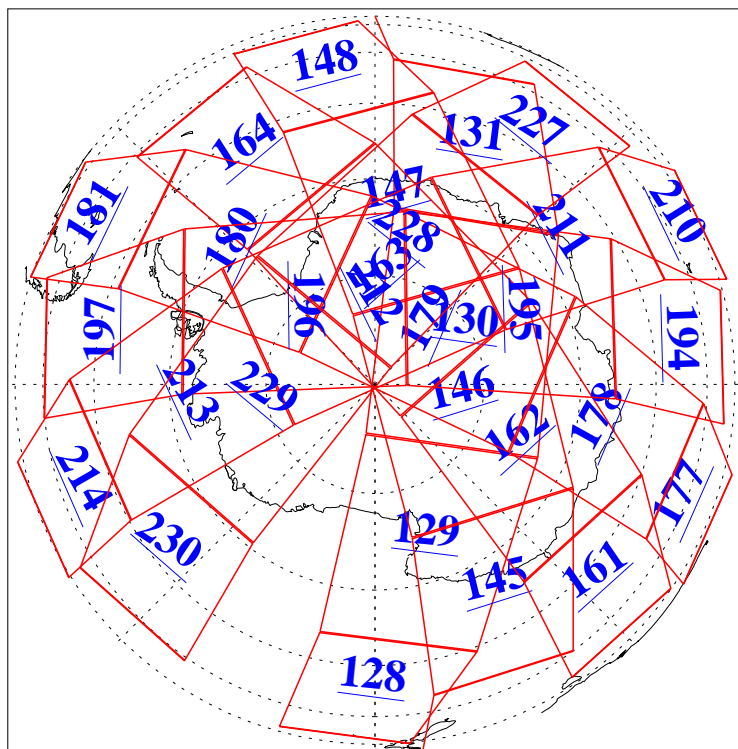

L1B Availability
AMSU Granules: 240
HSB Granules: 0
AIRS Granules: 240

10 Jun 2008
DoY 162
Aqua Day 2229
Granules: 1 to 120

Granules: 121 to 240

Legend: AMSU Available, HSB Available, AIRS Available

L1B Availability
AMSU Granules: 240
HSB Granules: 0
AIRS Granules: 240

10 Jun 2008
DoY 162
Aqua Day 2229

Ascending Granules

Descending Granules

Legend: AMSU Available, HSB Available, AIRS Available

L1B Availability
 AMSU Granules: 240
 HSB Granules: 0
 AIRS Granules: 240

10 Jun 2008
 DoY 162
 Aqua Day 2229

Northern Hemisphere Granules

Southern Hemisphere Granules

Legend: AMSU Available, HSB Available, AIRS Available