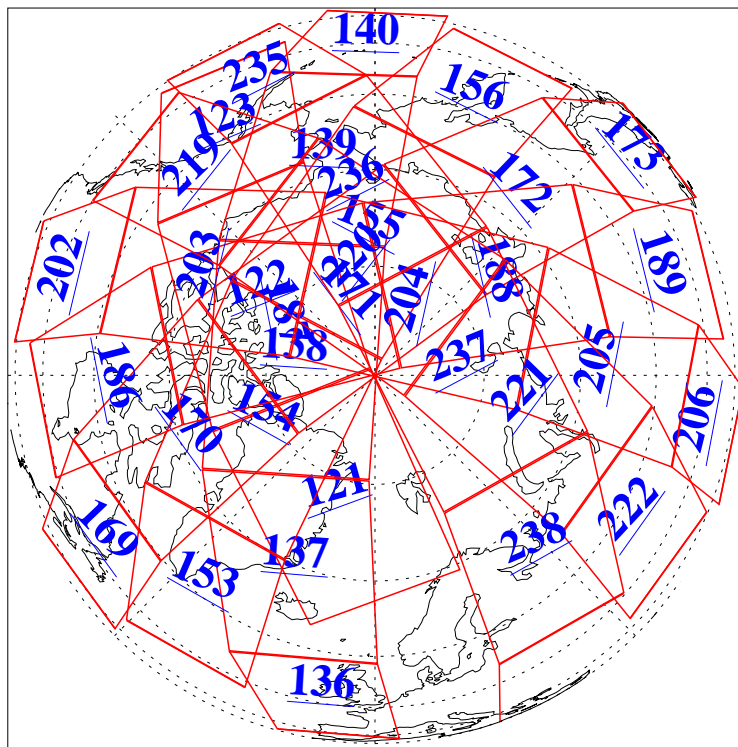

L1B Availability
AMSU Granules: 240
HSB Granules: 0
AIRS Granules: 240

10 Jun 2008
DoY 162
Aqua Day 2229
Granules: 1 to 120

Granules: 121 to 240

Legend: AMSU Available, HSB Available, AIRS Available

L1B Availability
AMSU Granules: 240
HSB Granules: 0
AIRS Granules: 240

10 Jun 2008
DoY 162
Aqua Day 2229

Ascending Granules

Descending Granules

Legend: AMSU Available, HSB Available, AIRS Available

L1B Availability
 AMSU Granules: 240
 HSB Granules: 0
 AIRS Granules: 240

10 Jun 2008
 DoY 162
 Aqua Day 2229

Northern Hemisphere Granules

Southern Hemisphere Granules

Legend: AMSU Available, HSB Available, AIRS Available