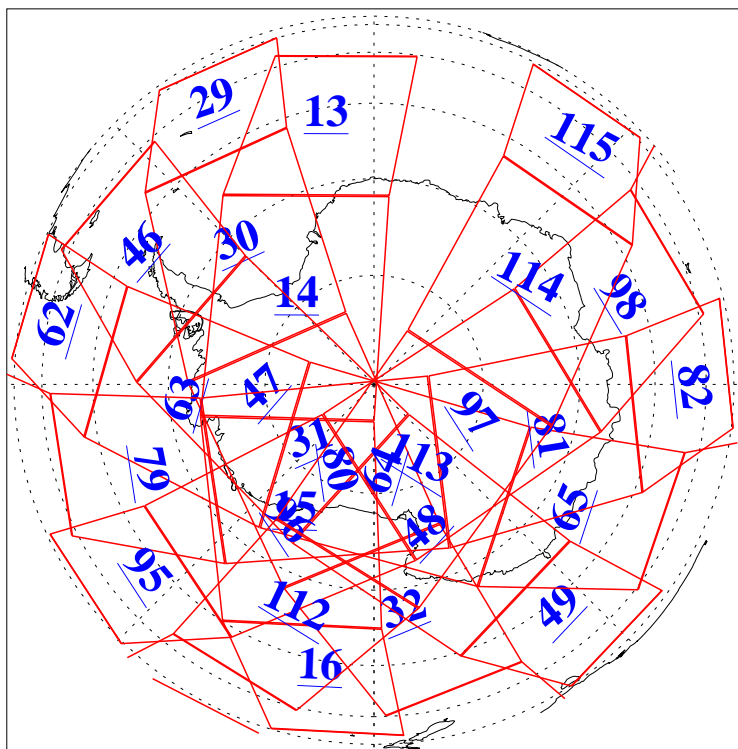

L1B Availability
AMSU Granules: 240
HSB Granules: 0
AIRS Granules: 240

10 Jun 2008
DoY 162
Aqua Day 2229
Granules: 1 to 120

Granules: 121 to 240

Legend: AMSU Available, HSB Available, AIRS Available

L1B Availability
AMSU Granules: 240
HSB Granules: 0
AIRS Granules: 240

10 Jun 2008
DoY 162
Aqua Day 2229

Ascending Granules

Descending Granules

Legend: AMSU Available, HSB Available, AIRS Available

L1B Availability
 AMSU Granules: 240
 HSB Granules: 0
 AIRS Granules: 240

10 Jun 2008
 DoY 162
 Aqua Day 2229

Northern Hemisphere Granules

Southern Hemisphere Granules

Legend: AMSU Available, HSB Available, AIRS Available