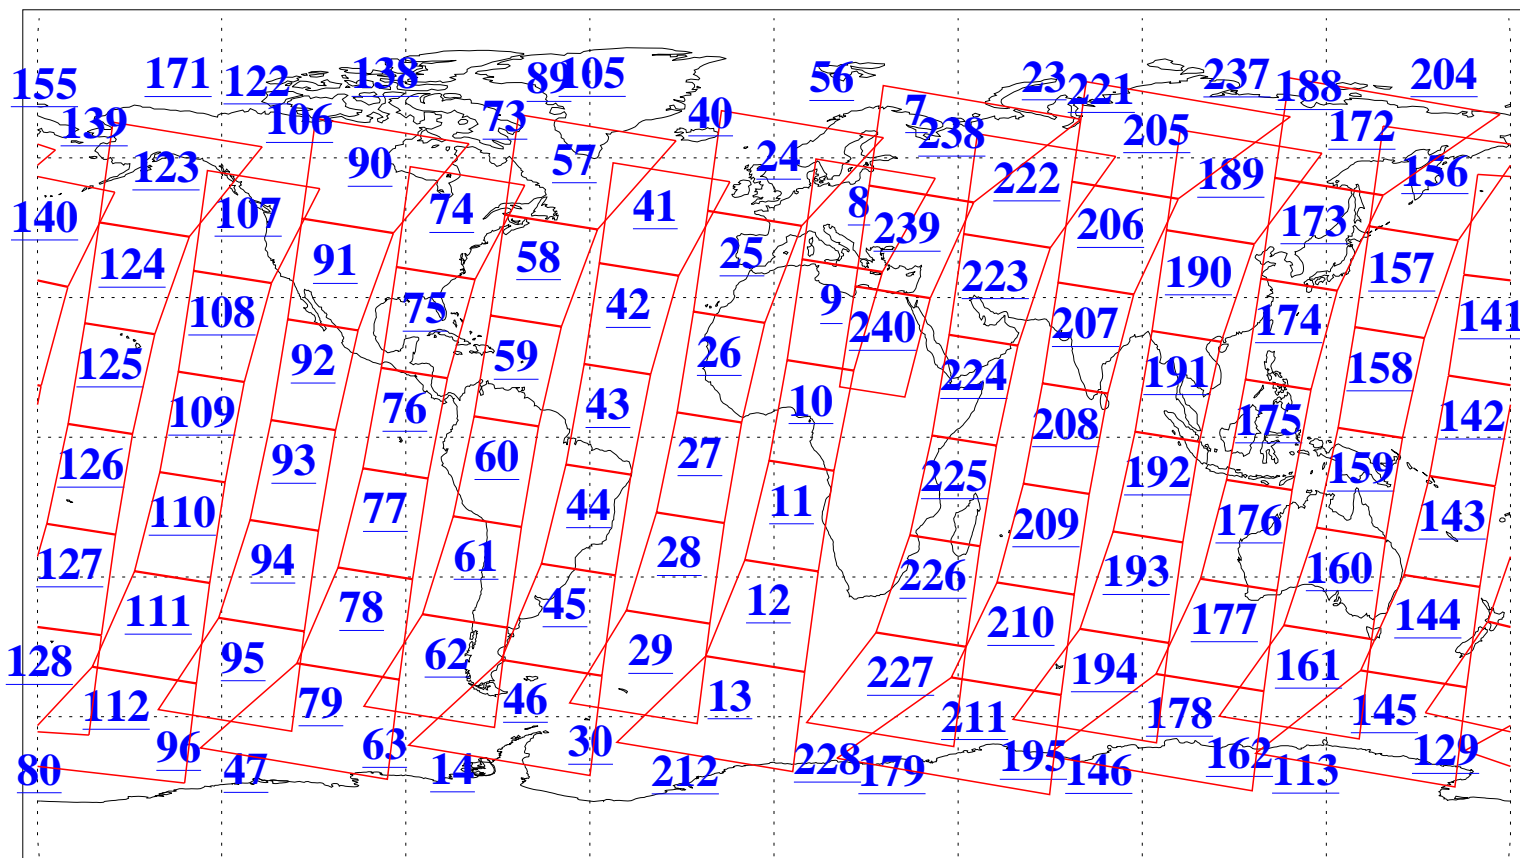

L1B Availability
AMSU Granules: 240
HSB Granules: 0
AIRS Granules: 240

10 Jun 2008
DoY 162
Aqua Day 2229
Granules: 1 to 120

Granules: 121 to 240

Legend: AMSU Available, HSB Available, AIRS Available

L1B Availability
AMSU Granules: 240
HSB Granules: 0
AIRS Granules: 240

10 Jun 2008
DoY 162
Aqua Day 2229

Ascending Granules

Descending Granules

Legend: AMSU Available, HSB Available, AIRS Available

L1B Availability
 AMSU Granules: 240
 HSB Granules: 0
 AIRS Granules: 240

10 Jun 2008
 DoY 162
 Aqua Day 2229

Northern Hemisphere Granules

Southern Hemisphere Granules

Legend: AMSU Available, HSB Available, AIRS Available