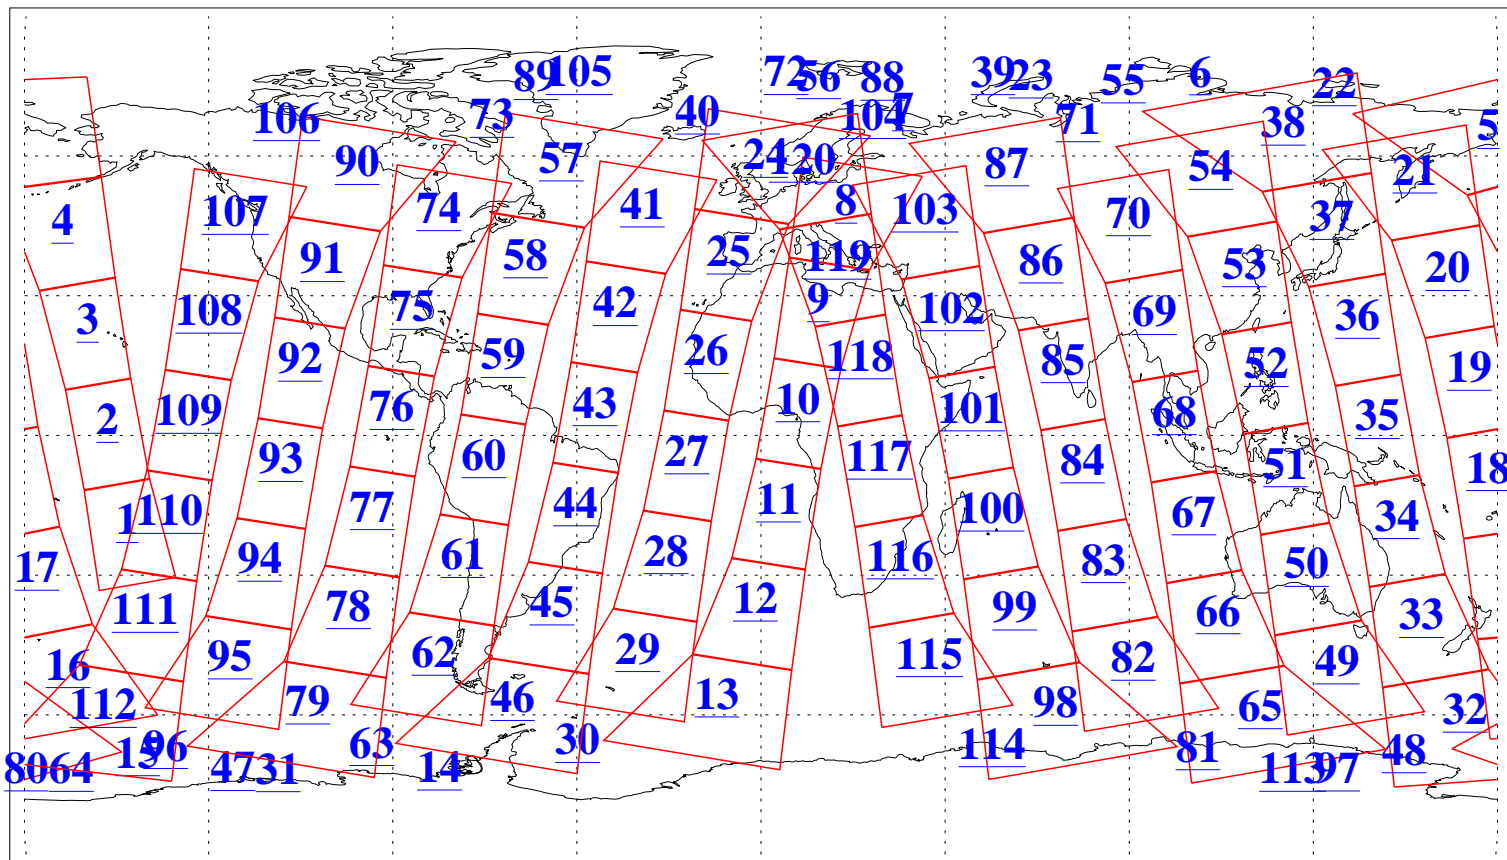

L1B Availability
AMSU Granules: 240
HSB Granules: 0
AIRS Granules: 240

10 Jun 2008
DoY 162
Aqua Day 2229
Granules: 1 to 120

Granules: 121 to 240

Legend: AMSU Available, HSB Available, AIRS Available

L1B Availability
AMSU Granules: 240
HSB Granules: 0
AIRS Granules: 240

10 Jun 2008
DoY 162
Aqua Day 2229

Ascending Granules

Descending Granules

Legend: AMSU Available, HSB Available, AIRS Available

L1B Availability
 AMSU Granules: 240
 HSB Granules: 0
 AIRS Granules: 240

10 Jun 2008
 DoY 162
 Aqua Day 2229

Northern Hemisphere Granules

Southern Hemisphere Granules

Legend: AMSU Available, HSB Available, AIRS Available