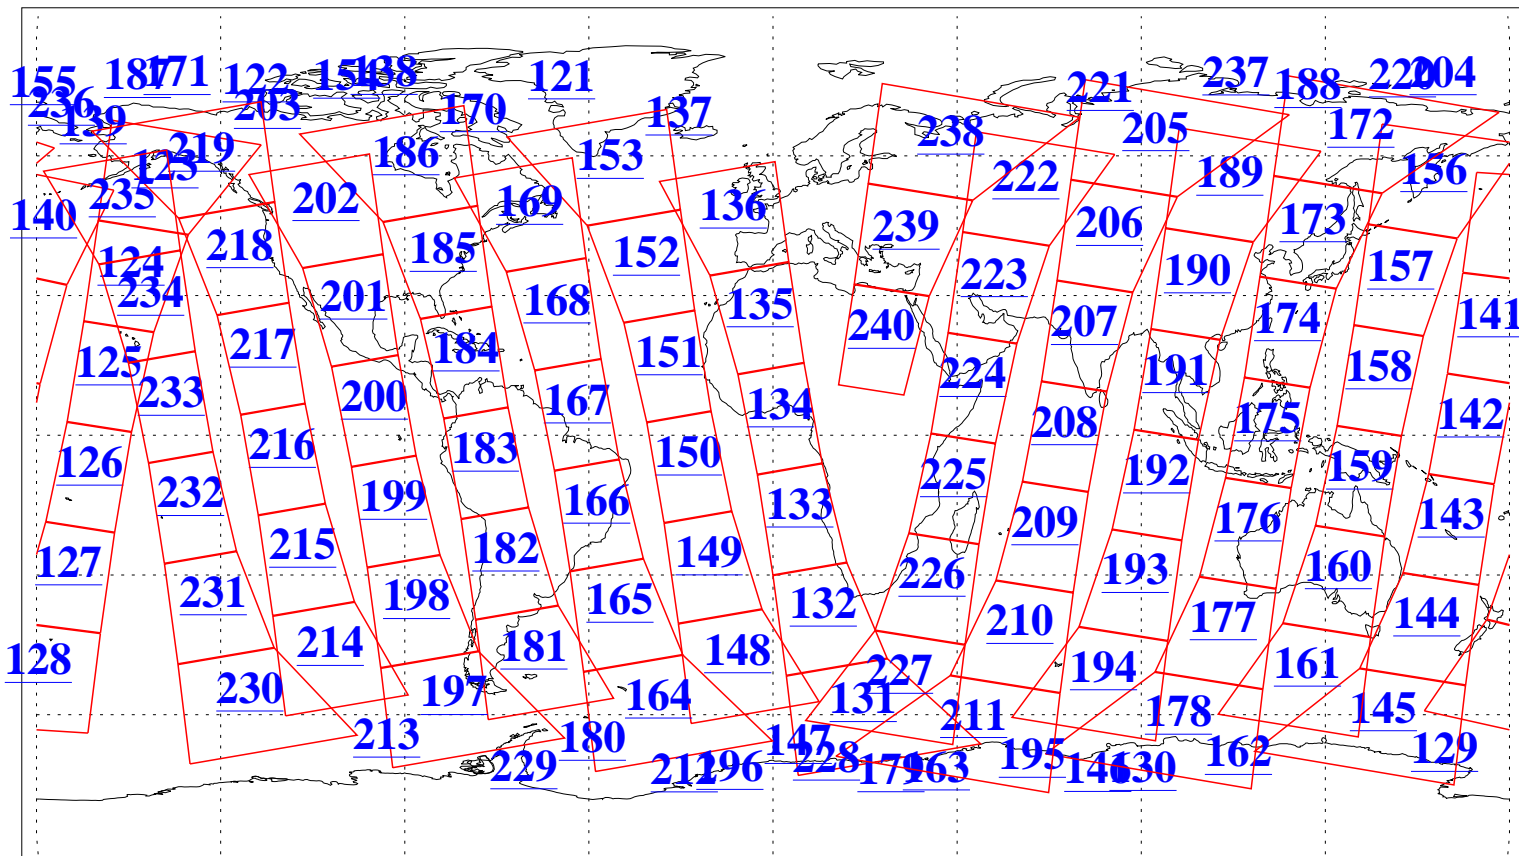

L1B Availability
AMSU Granules: 240
HSB Granules: 0
AIRS Granules: 240

10 Jun 2008
DoY 162
Aqua Day 2229
Granules: 1 to 120

Granules: 121 to 240

Legend: AMSU Available, HSB Available, AIRS Available

L1B Availability
AMSU Granules: 240
HSB Granules: 0
AIRS Granules: 240

10 Jun 2008
DoY 162
Aqua Day 2229

Ascending Granules

Descending Granules

Legend: AMSU Available, HSB Available, AIRS Available

L1B Availability
 AMSU Granules: 240
 HSB Granules: 0
 AIRS Granules: 240

10 Jun 2008
 DoY 162
 Aqua Day 2229

Northern Hemisphere Granules

Southern Hemisphere Granules

Legend: AMSU Available, HSB Available, AIRS Available