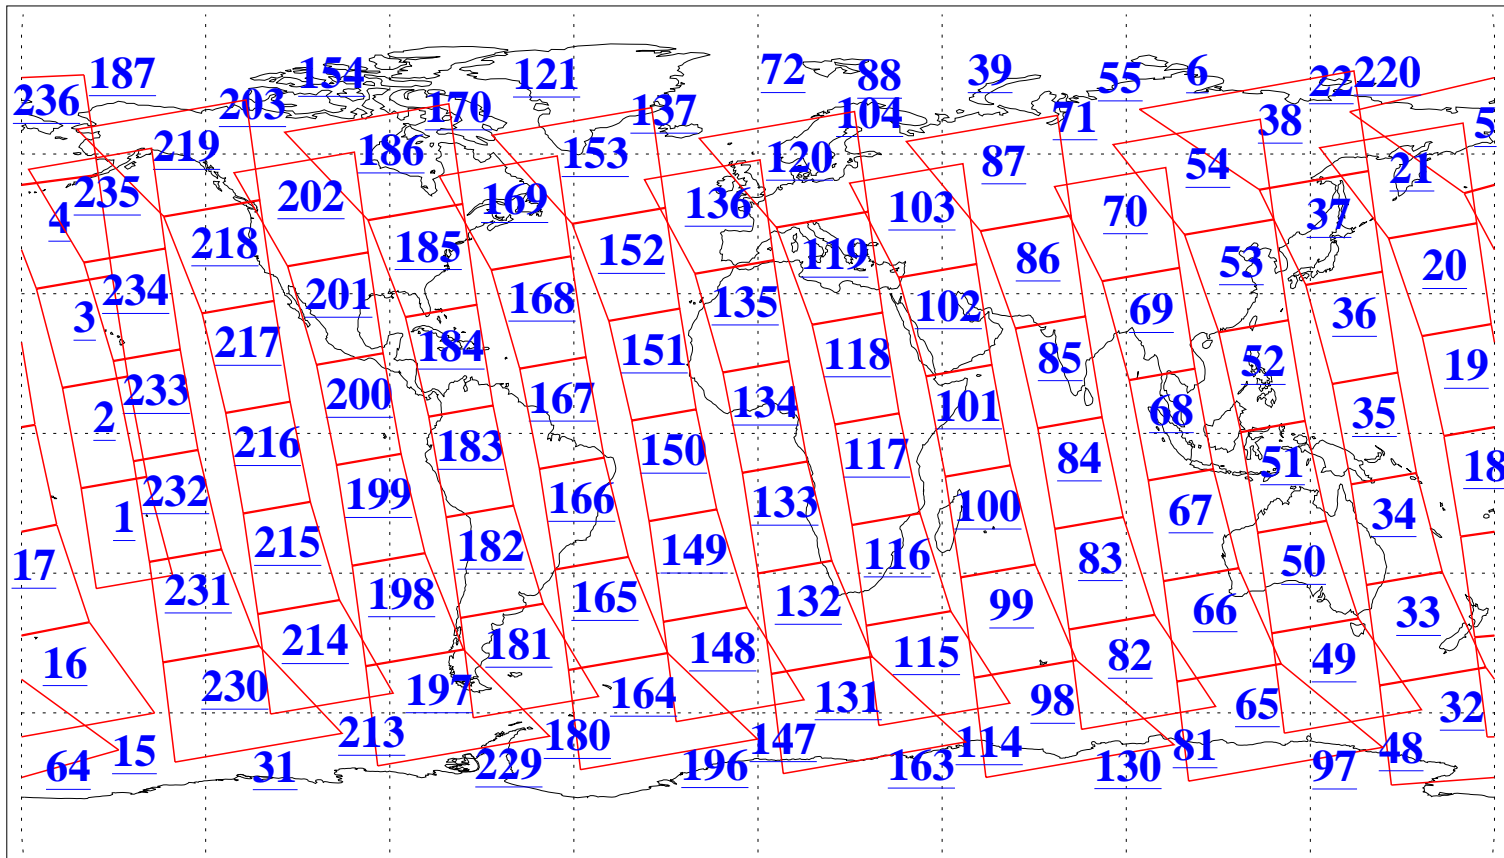

L1B Availability
AMSU Granules: 240
HSB Granules: 0
AIRS Granules: 240

10 Jun 2008
DoY 162
Aqua Day 2229
Granules: 1 to 120

Granules: 121 to 240

Legend: AMSU Available, HSB Available, AIRS Available

L1B Availability
AMSU Granules: 240
HSB Granules: 0
AIRS Granules: 240

10 Jun 2008
DoY 162
Aqua Day 2229

Ascending Granules

Descending Granules

Legend: AMSU Available, HSB Available, AIRS Available

L1B Availability
 AMSU Granules: 240
 HSB Granules: 0
 AIRS Granules: 240

10 Jun 2008
 DoY 162
 Aqua Day 2229

Northern Hemisphere Granules

Southern Hemisphere Granules

Legend: AMSU Available, HSB Available, AIRS Available