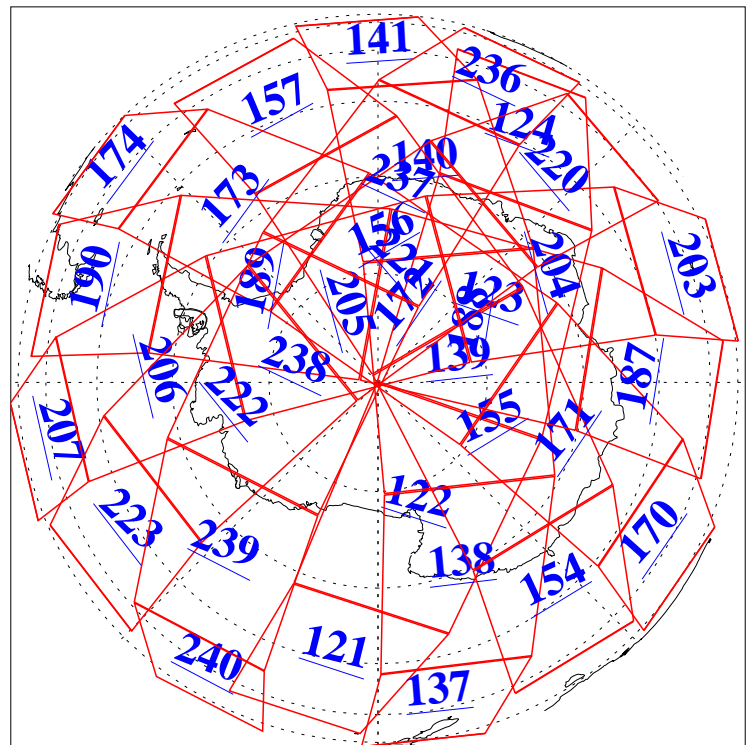

L1B Availability  
AMSU Granules: 240  
HSB Granules: 0  
AIRS Granules: 240

9 Jun 2008  
DoY 161  
Aqua Day 2228  
Granules: 1 to 120

Granules: 121 to 240

Legend: AMSU Available, HSB Available, AIRS Available

L1B Availability  
AMSU Granules: 240  
HSB Granules: 0  
AIRS Granules: 240

9 Jun 2008  
DoY 161  
Aqua Day 2228

Ascending Granules

Descending Granules

Legend: AMSU Available, HSB Available, AIRS Available

L1B Availability  
 AMSU Granules: 240  
 HSB Granules: 0  
 AIRS Granules: 240

9 Jun 2008  
 DoY 161  
 Aqua Day 2228

Northern Hemisphere Granules

Southern Hemisphere Granules

Legend: AMSU Available, HSB Available, AIRS Available