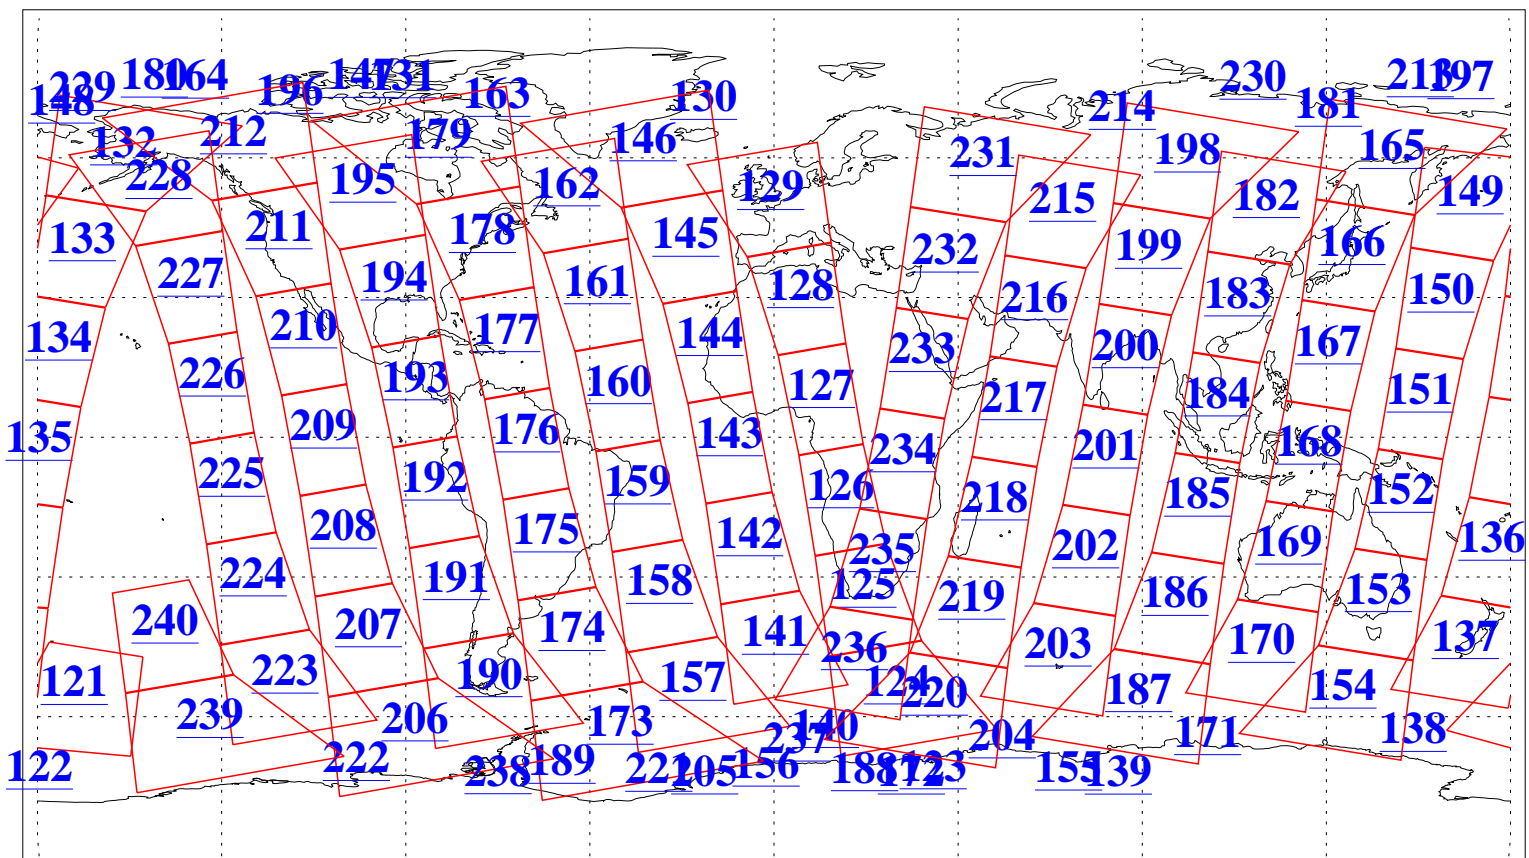

L1B Availability  
AMSU Granules: 240  
HSB Granules: 0  
AIRS Granules: 240

9 Jun 2008  
DoY 161  
Aqua Day 2228  
Granules: 1 to 120

Granules: 121 to 240

Legend: AMSU Available, HSB Available, AIRS Available

L1B Availability  
AMSU Granules: 240  
HSB Granules: 0  
AIRS Granules: 240

9 Jun 2008  
DoY 161  
Aqua Day 2228

Ascending Granules

Descending Granules

Legend: AMSU Available, HSB Available, AIRS Available

L1B Availability  
 AMSU Granules: 240  
 HSB Granules: 0  
 AIRS Granules: 240

9 Jun 2008  
 DoY 161  
 Aqua Day 2228

Northern Hemisphere Granules

Southern Hemisphere Granules

Legend: AMSU Available, HSB Available, AIRS Available