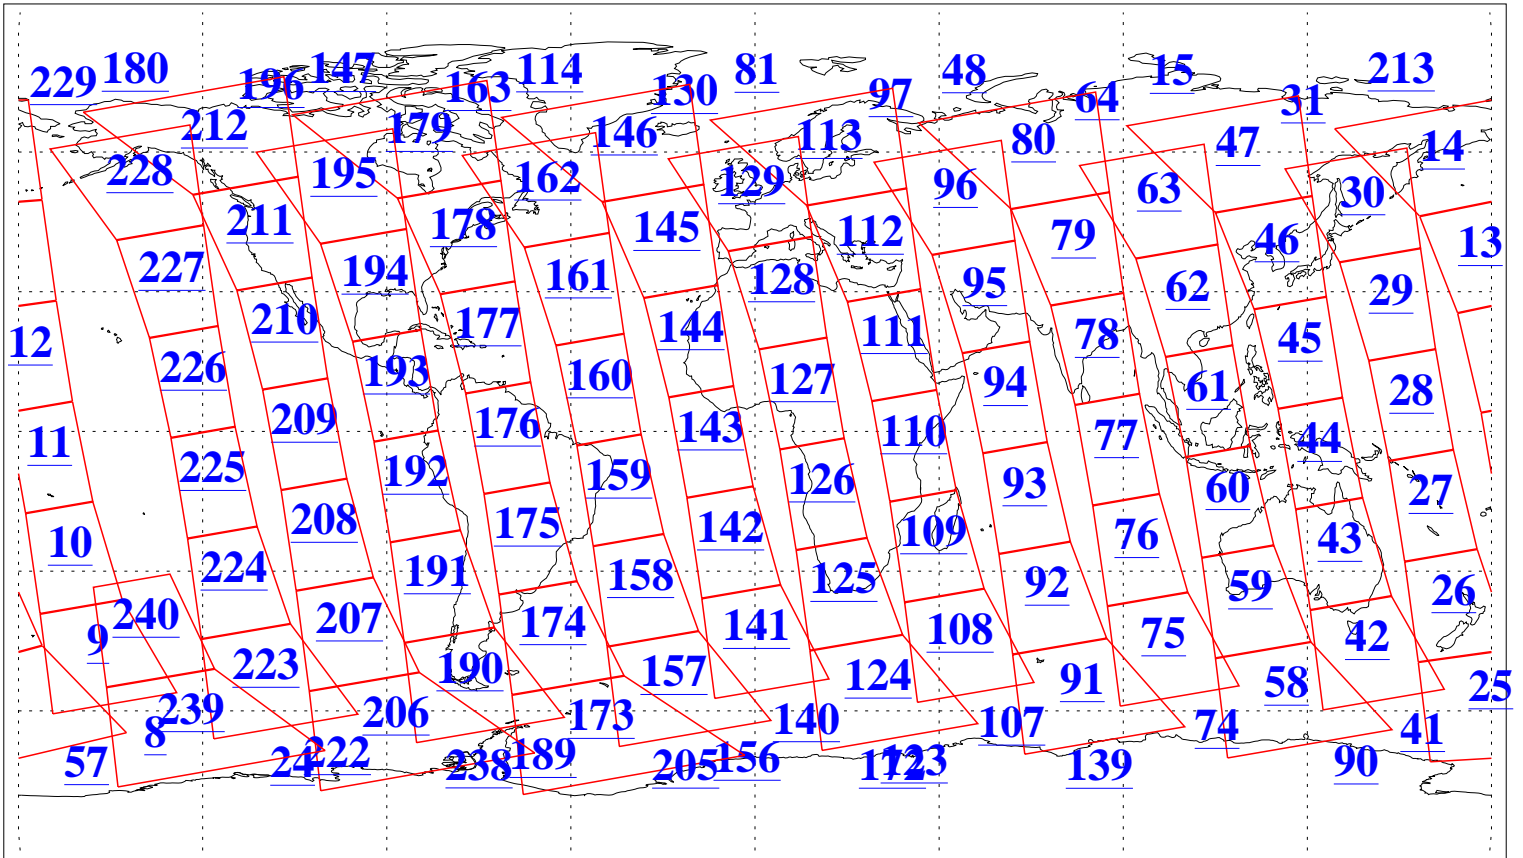

L1B Availability  
AMSU Granules: 240  
HSB Granules: 0  
AIRS Granules: 240

9 Jun 2008  
DoY 161  
Aqua Day 2228  
Granules: 1 to 120

Granules: 121 to 240

Legend: AMSU Available, HSB Available, AIRS Available

L1B Availability  
AMSU Granules: 240  
HSB Granules: 0  
AIRS Granules: 240

9 Jun 2008  
DoY 161  
Aqua Day 2228

Ascending Granules

Descending Granules

Legend: AMSU Available, HSB Available, AIRS Available

L1B Availability  
 AMSU Granules: 240  
 HSB Granules: 0  
 AIRS Granules: 240

9 Jun 2008  
 DoY 161  
 Aqua Day 2228

Northern Hemisphere Granules

Southern Hemisphere Granules

Legend: AMSU Available, HSB Available, AIRS Available