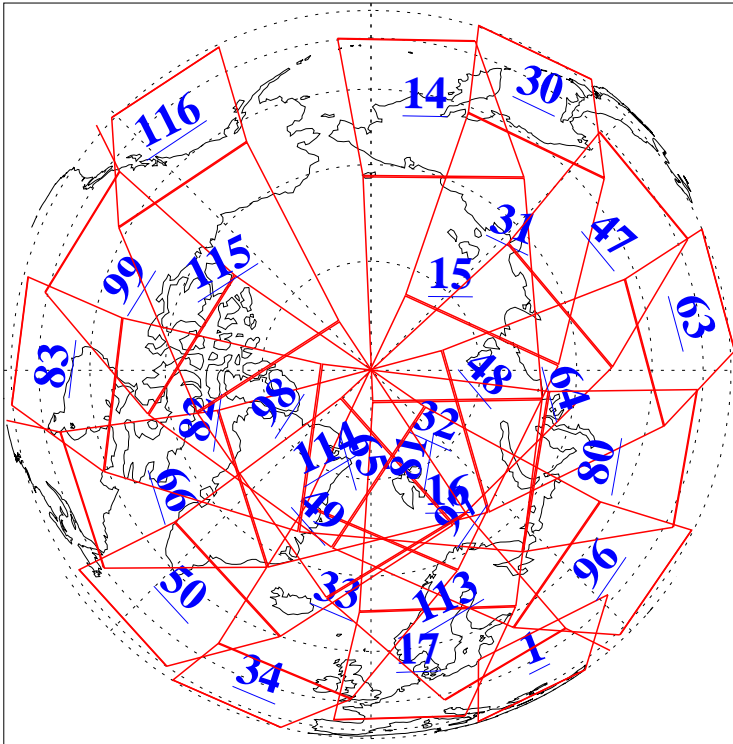

L1B Availability  
AMSU Granules: 240  
HSB Granules: 0  
AIRS Granules: 240

9 Jun 2008  
DoY 161  
Aqua Day 2228  
Granules: 1 to 120

Granules: 121 to 240

Legend: AMSU Available, HSB Available, AIRS Available

L1B Availability  
AMSU Granules: 240  
HSB Granules: 0  
AIRS Granules: 240

9 Jun 2008  
DoY 161  
Aqua Day 2228

Ascending Granules

Descending Granules

Legend: AMSU Available, HSB Available, AIRS Available

L1B Availability  
 AMSU Granules: 240  
 HSB Granules: 0  
 AIRS Granules: 240

9 Jun 2008  
 DoY 161  
 Aqua Day 2228

Northern Hemisphere Granules

Southern Hemisphere Granules

Legend: AMSU Available, HSB Available, AIRS Available