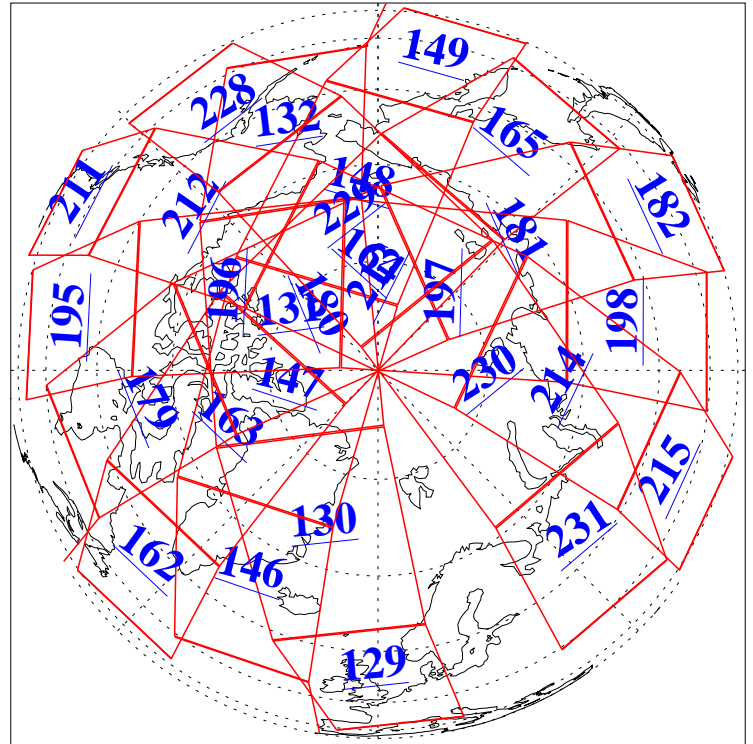

L1B Availability  
AMSU Granules: 240  
HSB Granules: 0  
AIRS Granules: 240

9 Jun 2008  
DoY 161  
Aqua Day 2228  
Granules: 1 to 120

Granules: 121 to 240

Legend: AMSU Available, HSB Available, AIRS Available

L1B Availability  
AMSU Granules: 240  
HSB Granules: 0  
AIRS Granules: 240

9 Jun 2008  
DoY 161  
Aqua Day 2228

Ascending Granules

Descending Granules

Legend: AMSU Available, HSB Available, AIRS Available

L1B Availability  
 AMSU Granules: 240  
 HSB Granules: 0  
 AIRS Granules: 240

9 Jun 2008  
 DoY 161  
 Aqua Day 2228

Northern Hemisphere Granules

Southern Hemisphere Granules

Legend: AMSU Available, HSB Available, AIRS Available