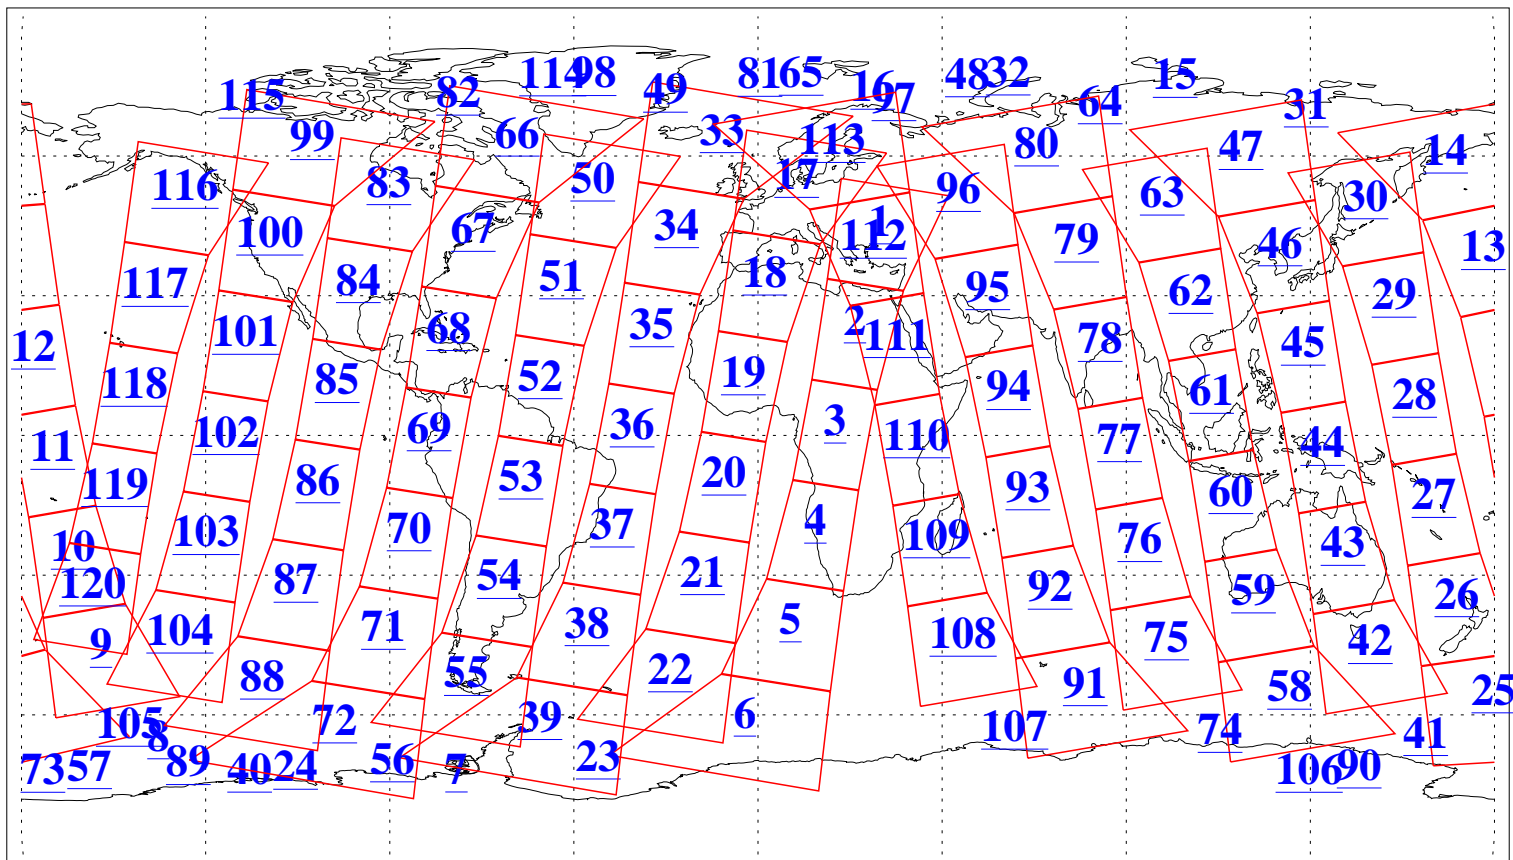

L1B Availability  
AMSU Granules: 240  
HSB Granules: 0  
AIRS Granules: 240

9 Jun 2008  
DoY 161  
Aqua Day 2228  
Granules: 1 to 120

Granules: 121 to 240

Legend: AMSU Available, HSB Available, AIRS Available

L1B Availability  
AMSU Granules: 240  
HSB Granules: 0  
AIRS Granules: 240

9 Jun 2008  
DoY 161  
Aqua Day 2228

Ascending Granules

Descending Granules

Legend: AMSU Available, HSB Available, AIRS Available

L1B Availability  
 AMSU Granules: 240  
 HSB Granules: 0  
 AIRS Granules: 240

9 Jun 2008  
 DoY 161  
 Aqua Day 2228

Northern Hemisphere Granules

Southern Hemisphere Granules

Legend: AMSU Available, HSB Available, AIRS Available