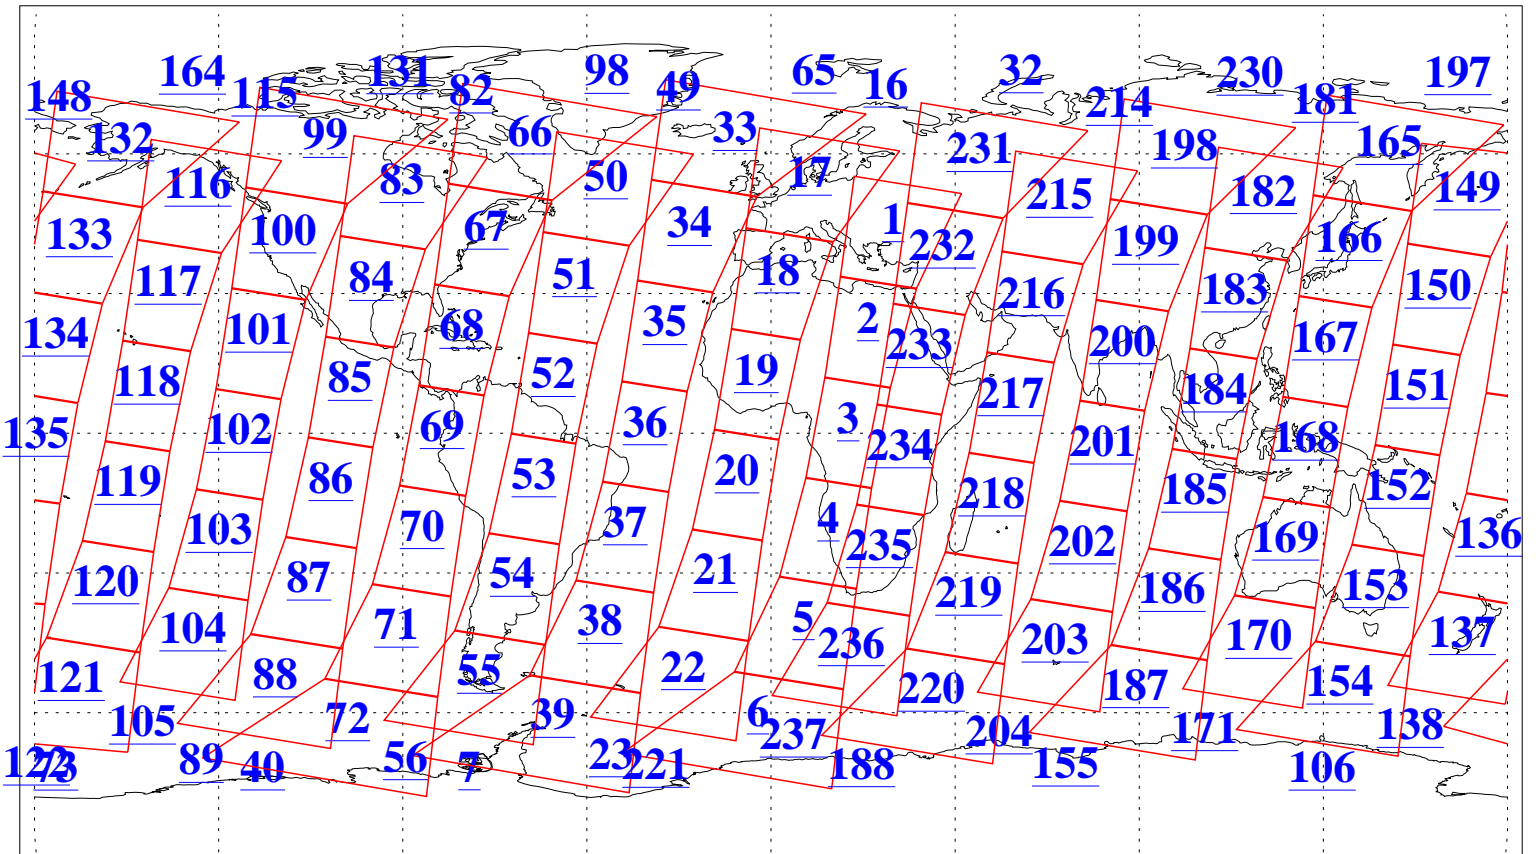

L1B Availability  
AMSU Granules: 240  
HSB Granules: 0  
AIRS Granules: 240

9 Jun 2008  
DoY 161  
Aqua Day 2228  
Granules: 1 to 120

Granules: 121 to 240

Legend: AMSU Available, HSB Available, AIRS Available

L1B Availability  
AMSU Granules: 240  
HSB Granules: 0  
AIRS Granules: 240

9 Jun 2008  
DoY 161  
Aqua Day 2228

Ascending Granules

Descending Granules

Legend: AMSU Available, HSB Available, AIRS Available

L1B Availability  
 AMSU Granules: 240  
 HSB Granules: 0  
 AIRS Granules: 240

9 Jun 2008  
 DoY 161  
 Aqua Day 2228

Northern Hemisphere Granules

Southern Hemisphere Granules

Legend: AMSU Available, HSB Available, AIRS Available