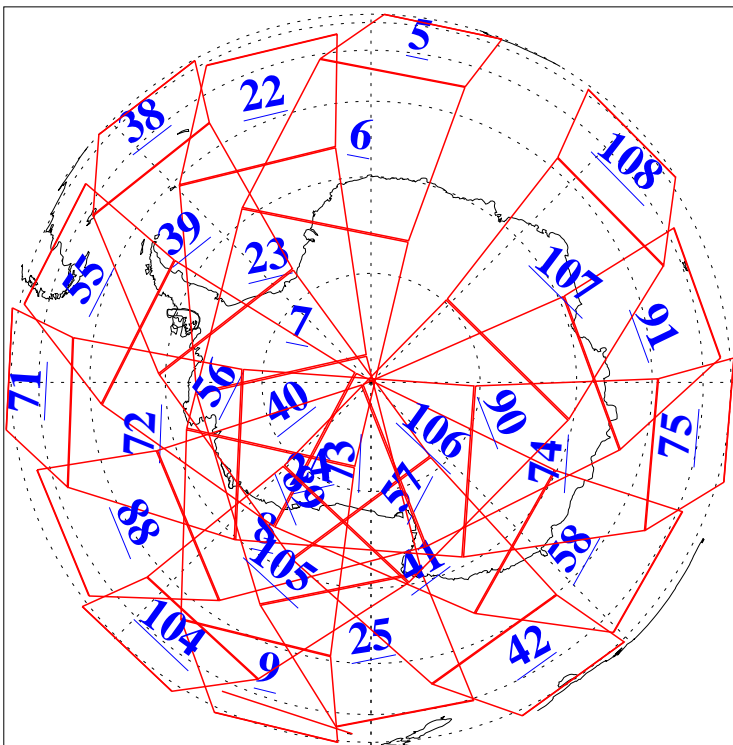

L1B Availability  
AMSU Granules: 240  
HSB Granules: 0  
AIRS Granules: 240

9 Jun 2008  
DoY 161  
Aqua Day 2228  
Granules: 1 to 120

Granules: 121 to 240

Legend: AMSU Available, HSB Available, AIRS Available

L1B Availability  
AMSU Granules: 240  
HSB Granules: 0  
AIRS Granules: 240

9 Jun 2008  
DoY 161  
Aqua Day 2228

Ascending Granules

Descending Granules

Legend: AMSU Available, HSB Available, AIRS Available

L1B Availability  
 AMSU Granules: 240  
 HSB Granules: 0  
 AIRS Granules: 240

9 Jun 2008  
 DoY 161  
 Aqua Day 2228

Northern Hemisphere Granules

Southern Hemisphere Granules

Legend: AMSU Available, HSB Available, AIRS Available