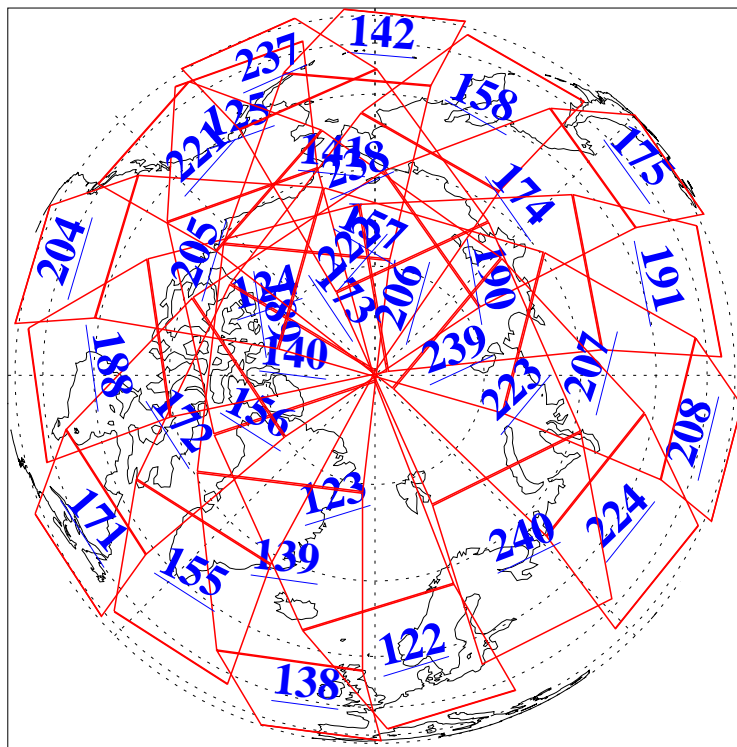

L1B Availability
AMSU Granules: 240
HSB Granules: 0
AIRS Granules: 240

8 Jun 2008
DoY 160
Aqua Day 2227
Granules: 1 to 120

Granules: 121 to 240

Legend: AMSU Available, HSB Available, AIRS Available

L1B Availability
AMSU Granules: 240
HSB Granules: 0
AIRS Granules: 240

8 Jun 2008
DoY 160
Aqua Day 2227

Ascending Granules

Descending Granules

Legend: AMSU Available, HSB Available, AIRS Available

L1B Availability
AMSU Granules: 240
HSB Granules: 0
AIRS Granules: 240

8 Jun 2008
DoY 160
Aqua Day 2227

Northern Hemisphere Granules

Southern Hemisphere Granules

Legend: AMSU Available, HSB Available, AIRS Available