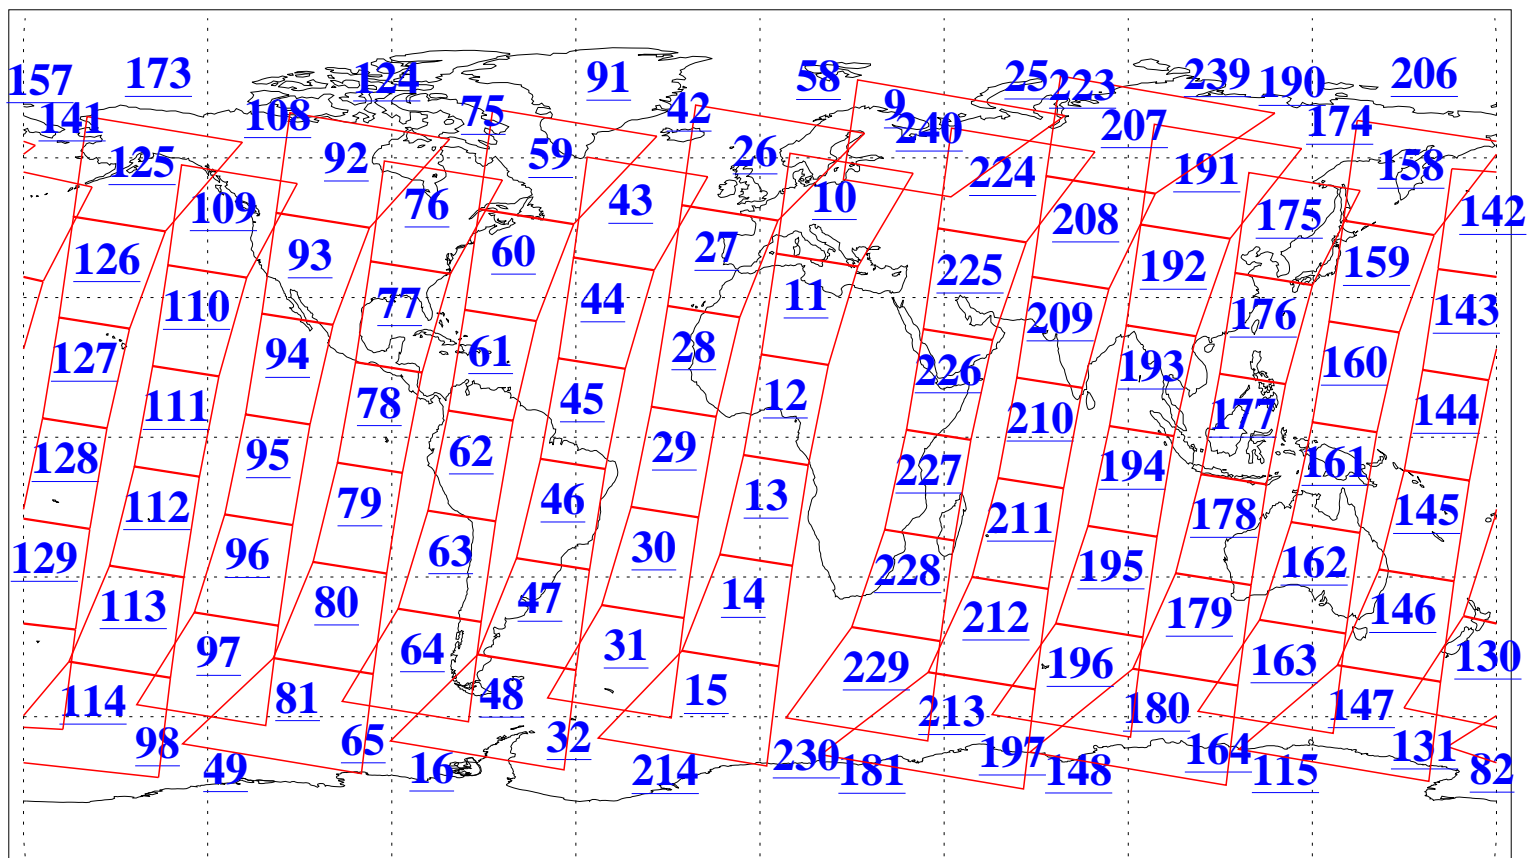

L1B Availability
AMSU Granules: 240
HSB Granules: 0
AIRS Granules: 240

8 Jun 2008
DoY 160
Aqua Day 2227
Granules: 1 to 120

Granules: 121 to 240

Legend: AMSU Available, HSB Available, AIRS Available

L1B Availability
AMSU Granules: 240
HSB Granules: 0
AIRS Granules: 240

8 Jun 2008
DoY 160
Aqua Day 2227

Ascending Granules

Descending Granules

Legend: AMSU Available, HSB Available, AIRS Available

L1B Availability
AMSU Granules: 240
HSB Granules: 0
AIRS Granules: 240

8 Jun 2008
DoY 160
Aqua Day 2227

Northern Hemisphere Granules

Southern Hemisphere Granules

Legend: AMSU Available, HSB Available, AIRS Available