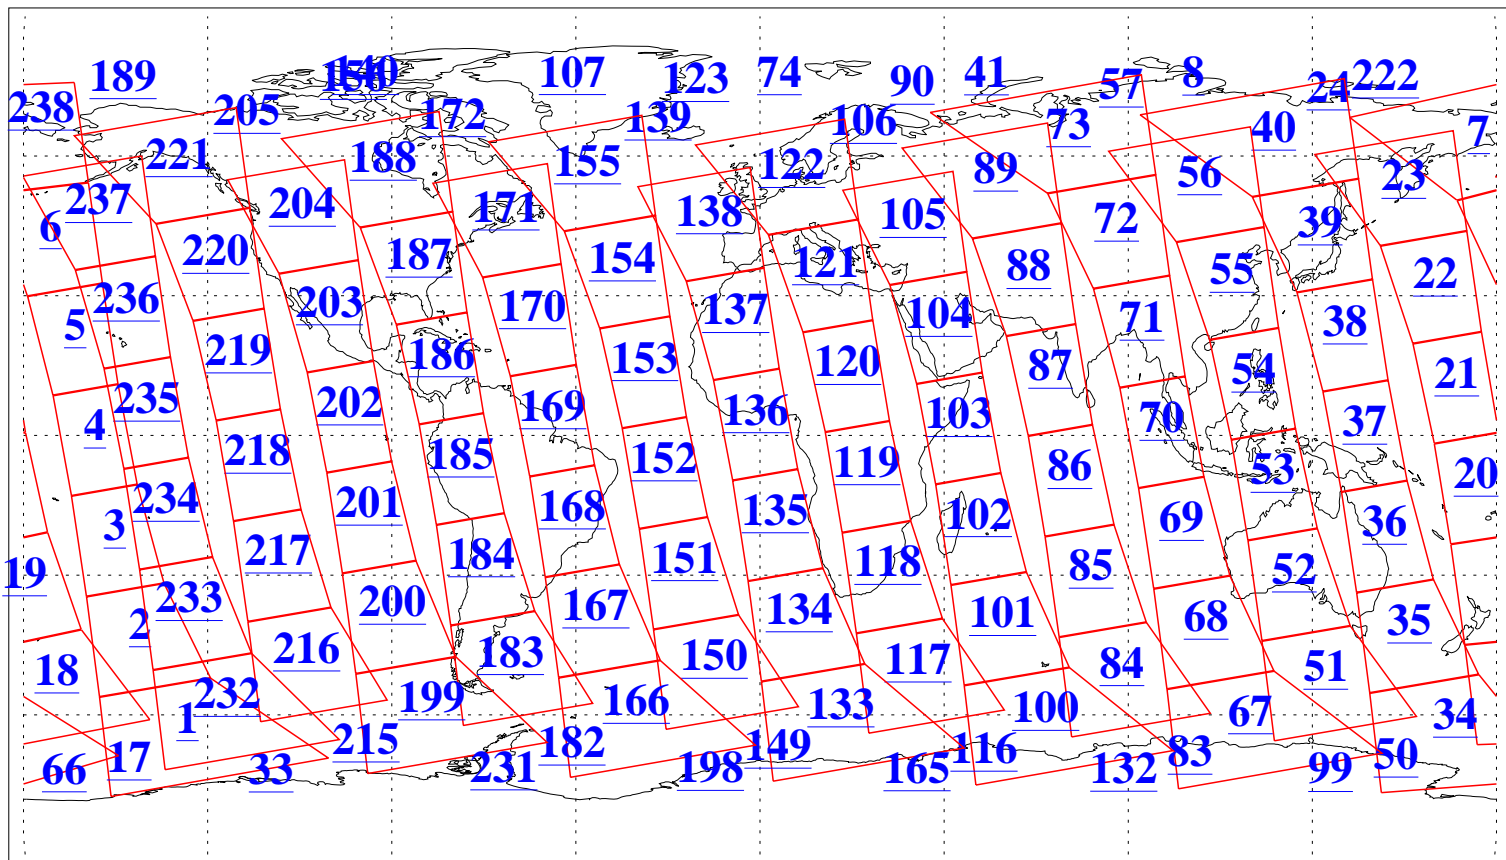

L1B Availability
AMSU Granules: 240
HSB Granules: 0
AIRS Granules: 240

8 Jun 2008
DoY 160
Aqua Day 2227
Granules: 1 to 120

Granules: 121 to 240

Legend: AMSU Available, HSB Available, AIRS Available

L1B Availability
AMSU Granules: 240
HSB Granules: 0
AIRS Granules: 240

8 Jun 2008
DoY 160
Aqua Day 2227

Ascending Granules

Descending Granules

Legend: AMSU Available, HSB Available, AIRS Available

L1B Availability
AMSU Granules: 240
HSB Granules: 0
AIRS Granules: 240

8 Jun 2008
DoY 160
Aqua Day 2227

Northern Hemisphere Granules

Southern Hemisphere Granules

Legend: AMSU Available, HSB Available, AIRS Available