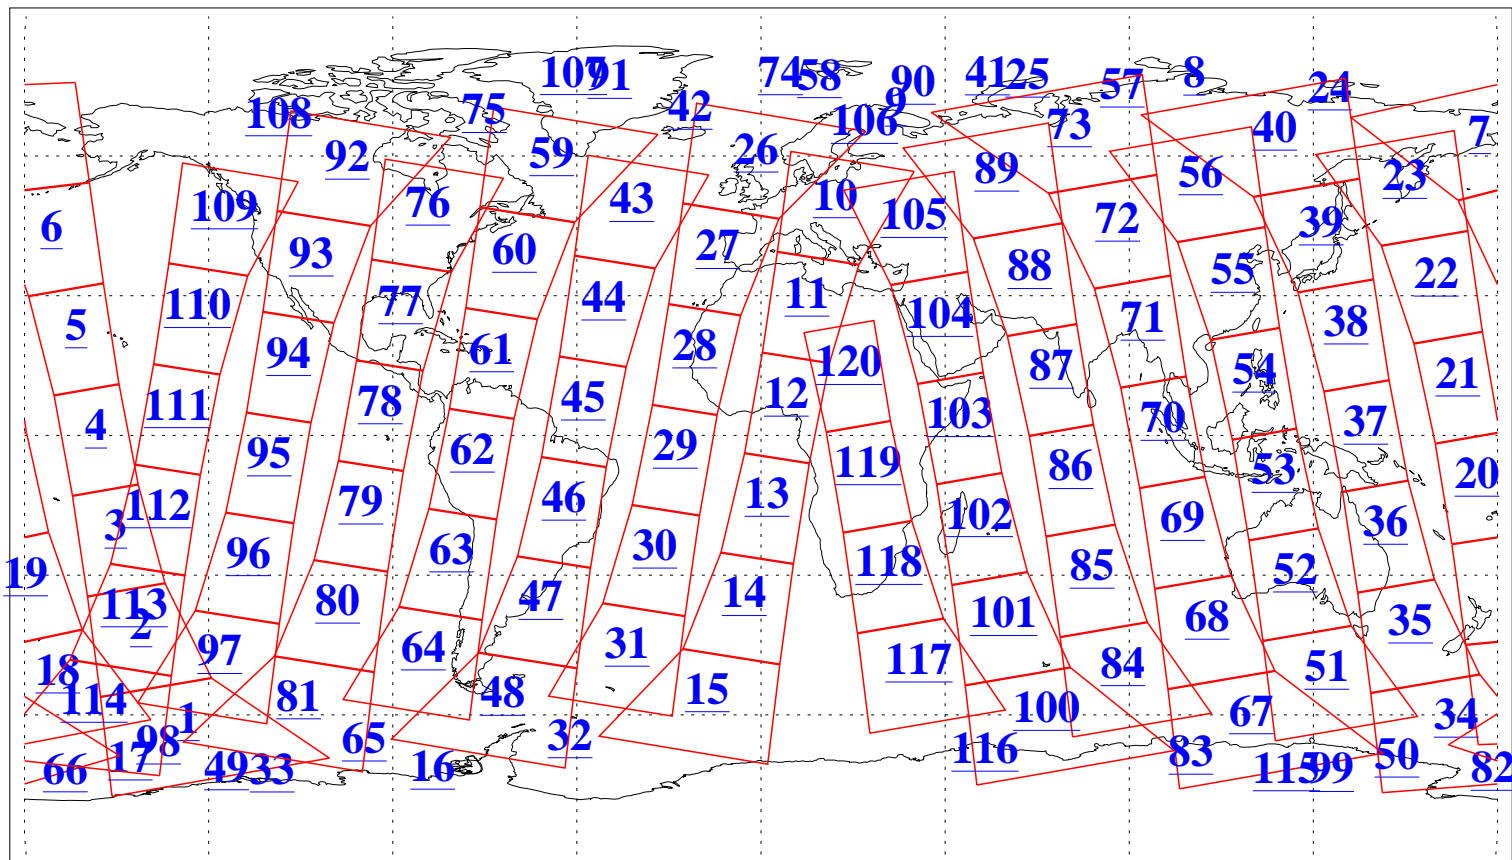

L1B Availability
AMSU Granules: 240
HSB Granules: 0
AIRS Granules: 240

8 Jun 2008
DoY 160
Aqua Day 2227
Granules: 1 to 120

Granules: 121 to 240

Legend: AMSU Available, HSB Available, AIRS Available

L1B Availability
AMSU Granules: 240
HSB Granules: 0
AIRS Granules: 240

8 Jun 2008
DoY 160
Aqua Day 2227

Ascending Granules

Descending Granules

Legend: AMSU Available, HSB Available, AIRS Available

L1B Availability
AMSU Granules: 240
HSB Granules: 0
AIRS Granules: 240

8 Jun 2008
DoY 160
Aqua Day 2227

Northern Hemisphere Granules

Southern Hemisphere Granules

Legend: AMSU Available, HSB Available, AIRS Available