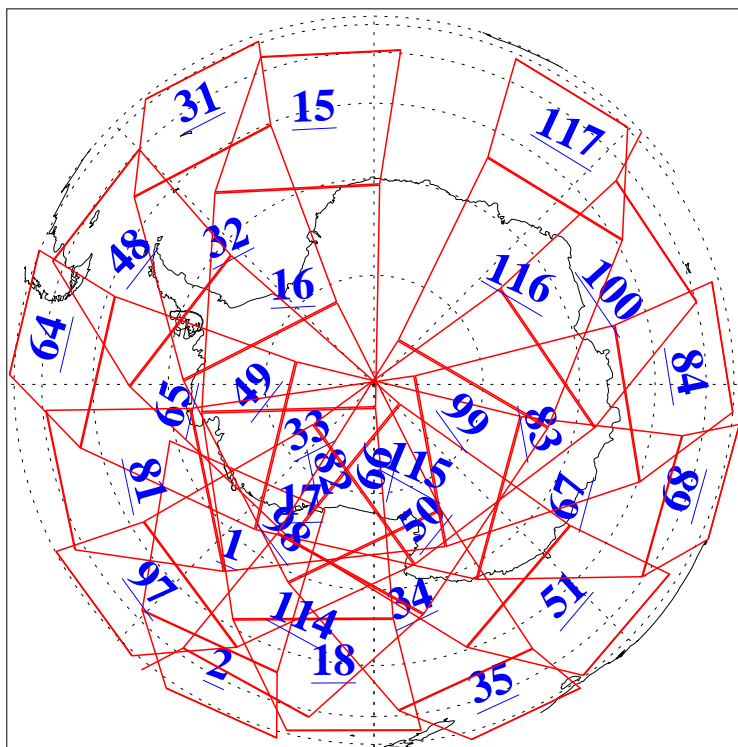

L1B Availability
AMSU Granules: 240
HSB Granules: 0
AIRS Granules: 240

8 Jun 2008
DoY 160
Aqua Day 2227
Granules: 1 to 120

Granules: 121 to 240

Legend: AMSU Available, HSB Available, AIRS Available

L1B Availability
AMSU Granules: 240
HSB Granules: 0
AIRS Granules: 240

8 Jun 2008
DoY 160
Aqua Day 2227

Ascending Granules

Descending Granules

Legend: AMSU Available, HSB Available, AIRS Available

L1B Availability
AMSU Granules: 240
HSB Granules: 0
AIRS Granules: 240

8 Jun 2008
DoY 160
Aqua Day 2227

Northern Hemisphere Granules

Southern Hemisphere Granules

Legend: AMSU Available, HSB Available, AIRS Available