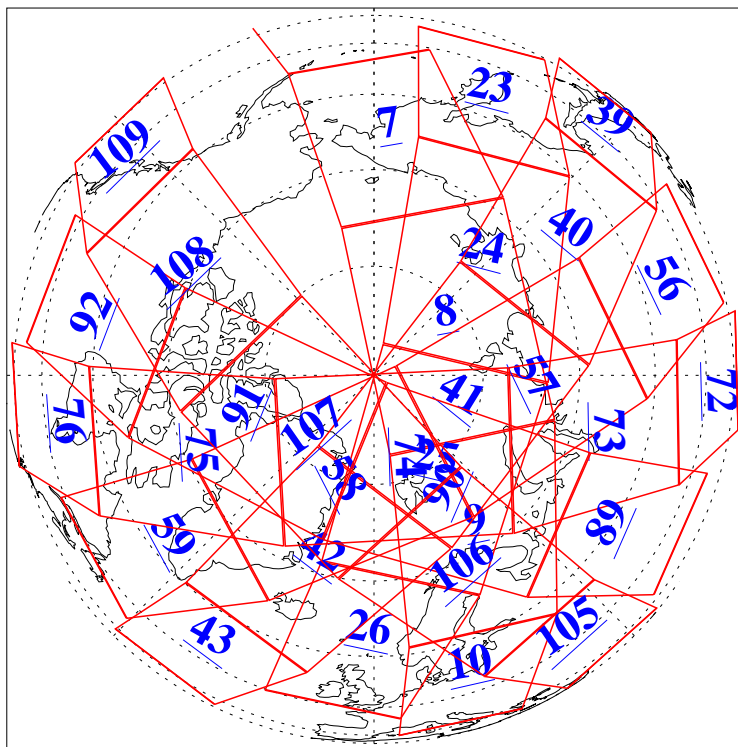

L1B Availability
AMSU Granules: 240
HSB Granules: 0
AIRS Granules: 240

8 Jun 2008
DoY 160
Aqua Day 2227
Granules: 1 to 120

Granules: 121 to 240

Legend: AMSU Available, HSB Available, AIRS Available

L1B Availability
AMSU Granules: 240
HSB Granules: 0
AIRS Granules: 240

8 Jun 2008
DoY 160
Aqua Day 2227

Ascending Granules

Descending Granules

Legend: AMSU Available, HSB Available, AIRS Available

L1B Availability
AMSU Granules: 240
HSB Granules: 0
AIRS Granules: 240

8 Jun 2008
DoY 160
Aqua Day 2227

Northern Hemisphere Granules

Southern Hemisphere Granules

Legend: AMSU Available, HSB Available, AIRS Available