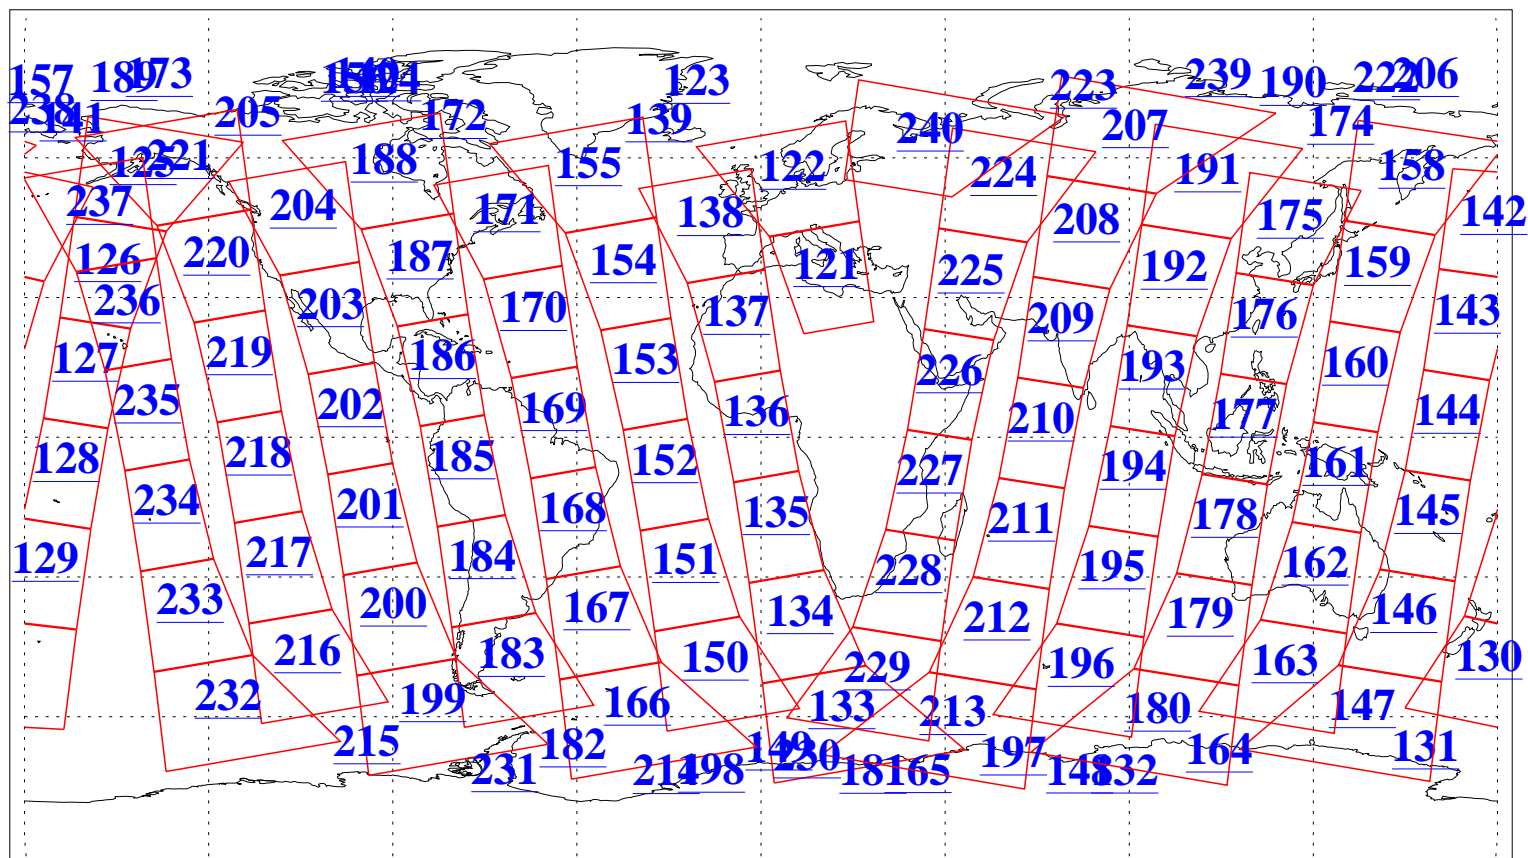

L1B Availability
AMSU Granules: 240
HSB Granules: 0
AIRS Granules: 240

8 Jun 2008
DoY 160
Aqua Day 2227
Granules: 1 to 120

Granules: 121 to 240

Legend: AMSU Available, HSB Available, AIRS Available

L1B Availability
AMSU Granules: 240
HSB Granules: 0
AIRS Granules: 240

8 Jun 2008
DoY 160
Aqua Day 2227

Ascending Granules

Descending Granules

Legend: AMSU Available, HSB Available, AIRS Available

L1B Availability
AMSU Granules: 240
HSB Granules: 0
AIRS Granules: 240

8 Jun 2008
DoY 160
Aqua Day 2227

Northern Hemisphere Granules

Southern Hemisphere Granules

Legend: AMSU Available, HSB Available, AIRS Available