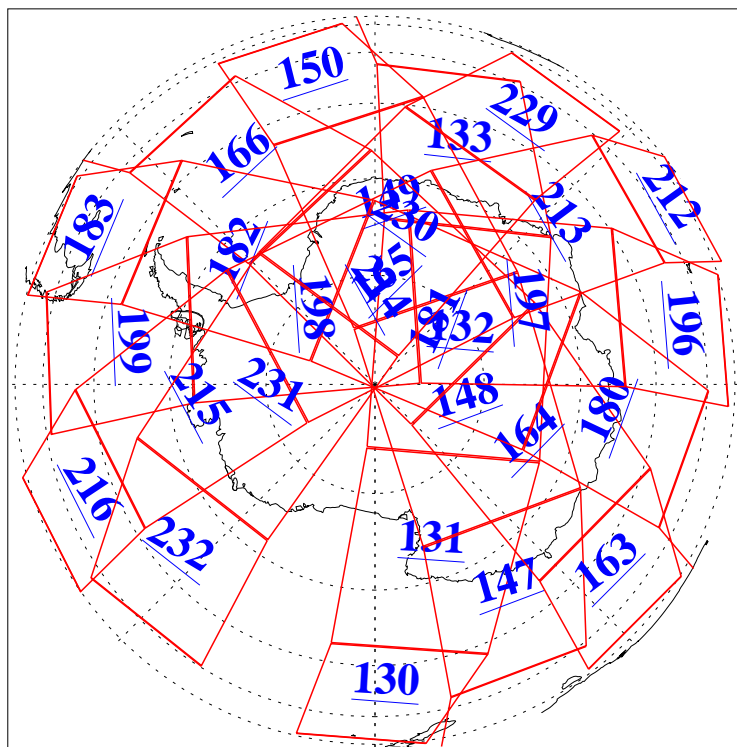

L1B Availability
AMSU Granules: 240
HSB Granules: 0
AIRS Granules: 240

8 Jun 2008
DoY 160
Aqua Day 2227
Granules: 1 to 120

Granules: 121 to 240

Legend: AMSU Available, HSB Available, AIRS Available

L1B Availability
AMSU Granules: 240
HSB Granules: 0
AIRS Granules: 240

8 Jun 2008
DoY 160
Aqua Day 2227

Ascending Granules

Descending Granules

Legend: AMSU Available, HSB Available, AIRS Available

L1B Availability
AMSU Granules: 240
HSB Granules: 0
AIRS Granules: 240

8 Jun 2008
DoY 160
Aqua Day 2227

Northern Hemisphere Granules

Southern Hemisphere Granules

Legend: AMSU Available, HSB Available, AIRS Available