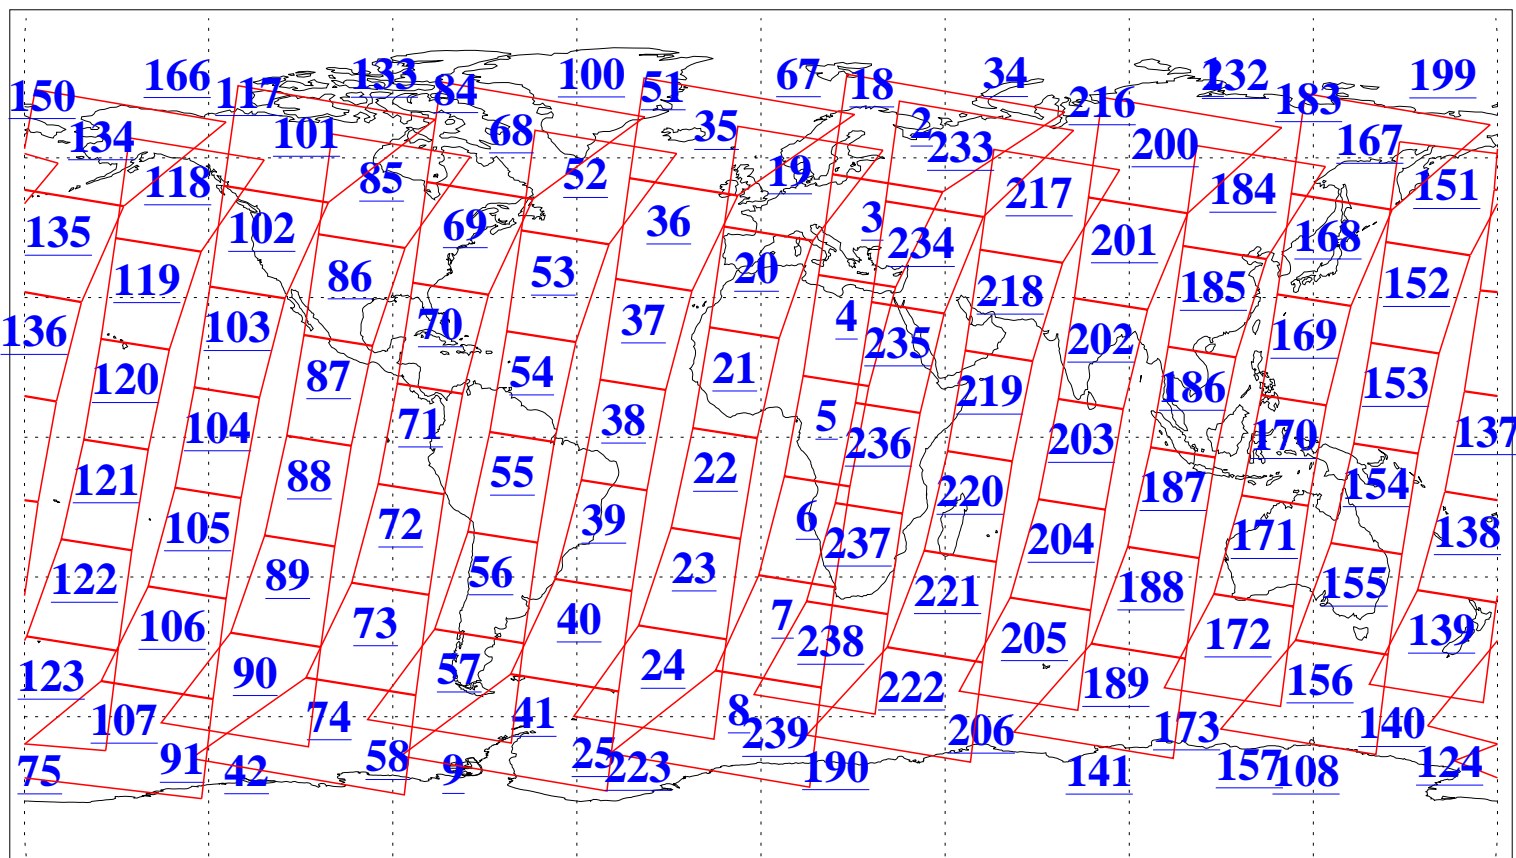

L1B Availability
AMSU Granules: 240
HSB Granules: 0
AIRS Granules: 240

7 Jun 2008
DoY 159
Aqua Day 2226
Granules: 1 to 120

Granules: 121 to 240

Legend: AMSU Available, HSB Available, AIRS Available

L1B Availability
AMSU Granules: 240
HSB Granules: 0
AIRS Granules: 240

7 Jun 2008
DoY 159
Aqua Day 2226

Ascending Granules

Descending Granules

Legend: AMSU Available, HSB Available, AIRS Available

L1B Availability
 AMSU Granules: 240
 HSB Granules: 0
 AIRS Granules: 240

7 Jun 2008
 DoY 159
 Aqua Day 2226

Northern Hemisphere Granules

Southern Hemisphere Granules

Legend: AMSU Available, HSB Available, AIRS Available