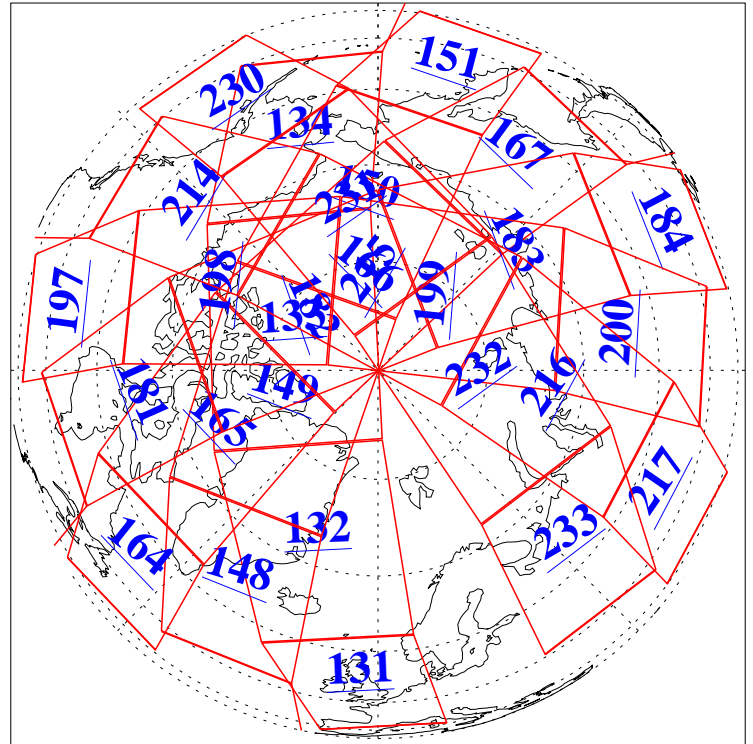

L1B Availability
AMSU Granules: 240
HSB Granules: 0
AIRS Granules: 240

7 Jun 2008
DoY 159
Aqua Day 2226
Granules: 1 to 120

Granules: 121 to 240

Legend: AMSU Available, HSB Available, AIRS Available

L1B Availability
AMSU Granules: 240
HSB Granules: 0
AIRS Granules: 240

7 Jun 2008
DoY 159
Aqua Day 2226

Ascending Granules

Descending Granules

Legend: AMSU Available, HSB Available, AIRS Available

L1B Availability
 AMSU Granules: 240
 HSB Granules: 0
 AIRS Granules: 240

7 Jun 2008
 DoY 159
 Aqua Day 2226

Northern Hemisphere Granules

Southern Hemisphere Granules

Legend: AMSU Available, HSB Available, AIRS Available