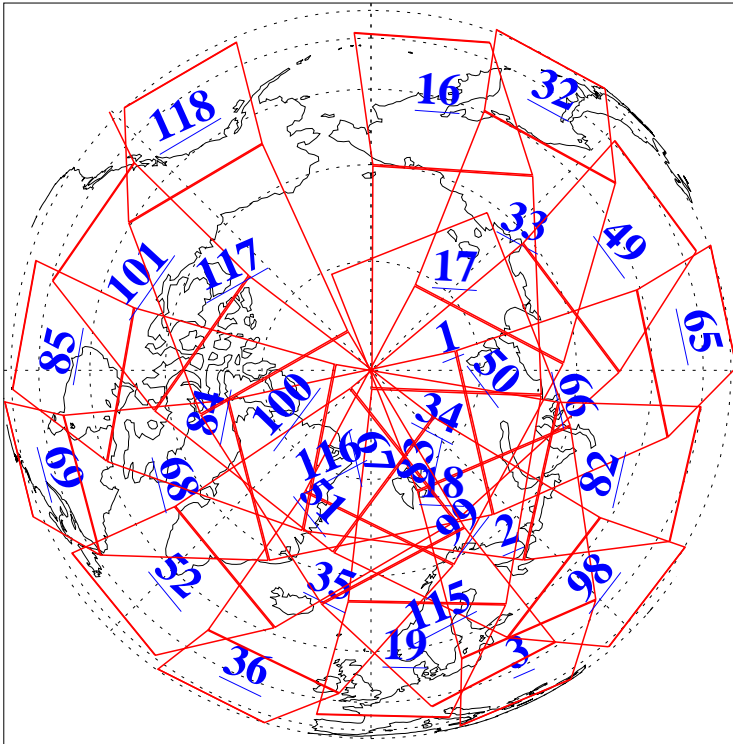

L1B Availability
AMSU Granules: 240
HSB Granules: 0
AIRS Granules: 240

7 Jun 2008
DoY 159
Aqua Day 2226
Granules: 1 to 120

Granules: 121 to 240

Legend: AMSU Available, HSB Available, AIRS Available

L1B Availability
AMSU Granules: 240
HSB Granules: 0
AIRS Granules: 240

7 Jun 2008
DoY 159
Aqua Day 2226

Ascending Granules

Descending Granules

Legend: AMSU Available, HSB Available, AIRS Available

L1B Availability
 AMSU Granules: 240
 HSB Granules: 0
 AIRS Granules: 240

7 Jun 2008
 DoY 159
 Aqua Day 2226

Northern Hemisphere Granules

Southern Hemisphere Granules

Legend: AMSU Available, HSB Available, AIRS Available