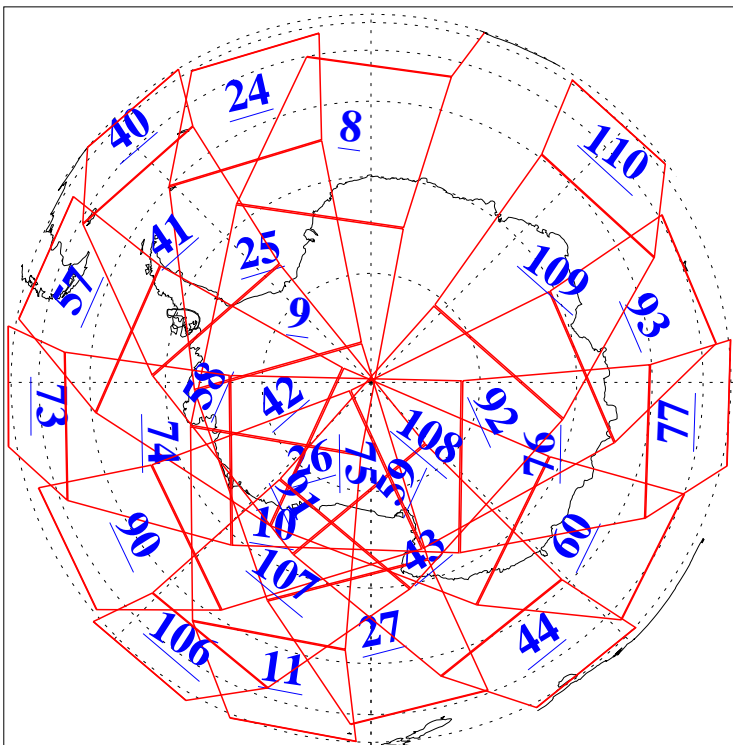

L1B Availability
AMSU Granules: 240
HSB Granules: 0
AIRS Granules: 240

7 Jun 2008
DoY 159
Aqua Day 2226
Granules: 1 to 120

Granules: 121 to 240

Legend: AMSU Available, HSB Available, AIRS Available

L1B Availability
AMSU Granules: 240
HSB Granules: 0
AIRS Granules: 240

7 Jun 2008
DoY 159
Aqua Day 2226

Ascending Granules

Descending Granules

Legend: AMSU Available, HSB Available, AIRS Available

L1B Availability
 AMSU Granules: 240
 HSB Granules: 0
 AIRS Granules: 240

7 Jun 2008
 DoY 159
 Aqua Day 2226

Northern Hemisphere Granules

Southern Hemisphere Granules

Legend: AMSU Available, HSB Available, AIRS Available