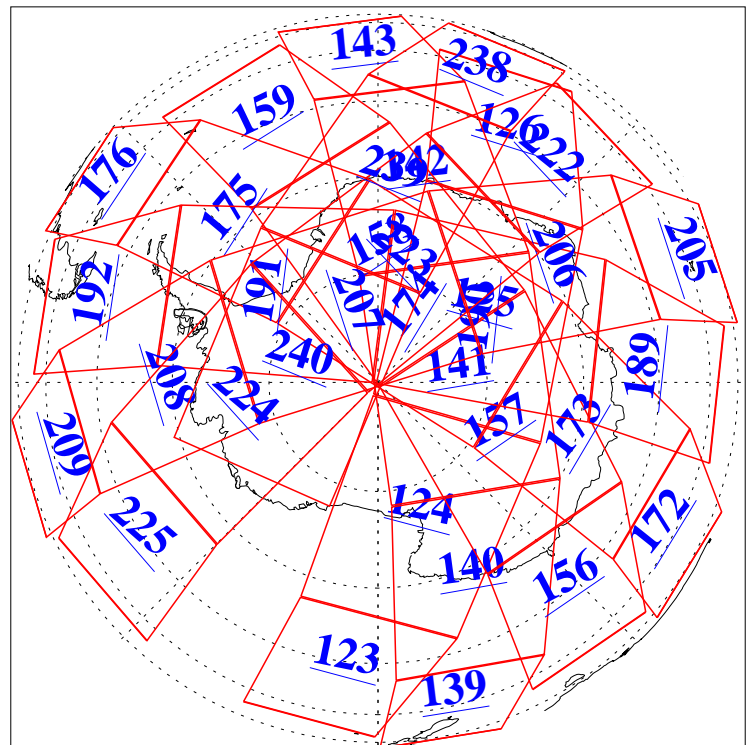

L1B Availability
AMSU Granules: 240
HSB Granules: 0
AIRS Granules: 240

7 Jun 2008
DoY 159
Aqua Day 2226
Granules: 1 to 120

Granules: 121 to 240

Legend: AMSU Available, HSB Available, AIRS Available

L1B Availability
AMSU Granules: 240
HSB Granules: 0
AIRS Granules: 240

7 Jun 2008
DoY 159
Aqua Day 2226

Ascending Granules

Descending Granules

Legend: AMSU Available, HSB Available, AIRS Available

L1B Availability
 AMSU Granules: 240
 HSB Granules: 0
 AIRS Granules: 240

7 Jun 2008
 DoY 159
 Aqua Day 2226

Northern Hemisphere Granules

Southern Hemisphere Granules

Legend: AMSU Available, HSB Available, AIRS Available