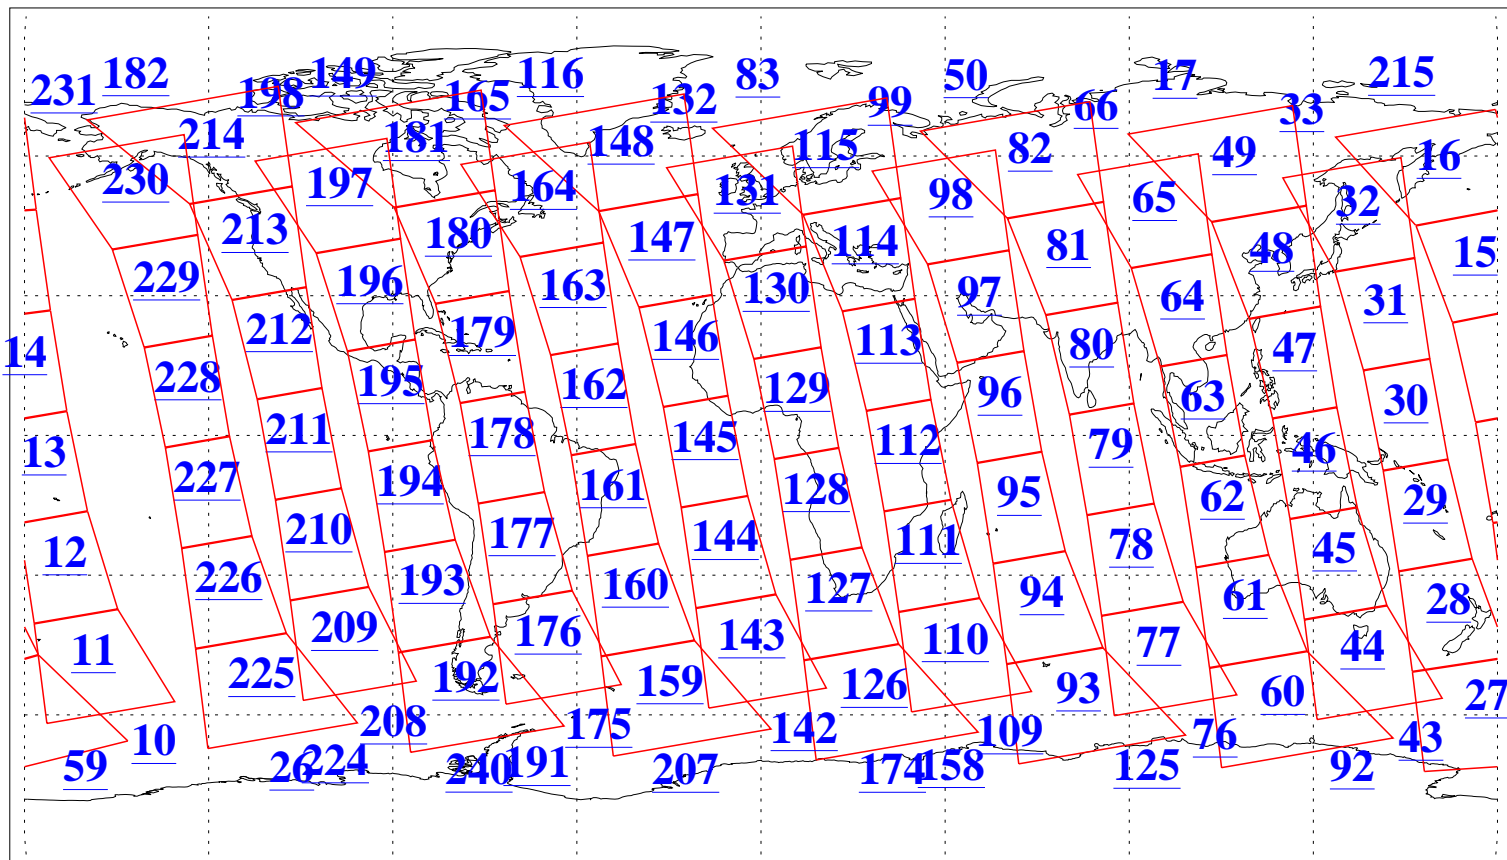

L1B Availability
AMSU Granules: 240
HSB Granules: 0
AIRS Granules: 240

7 Jun 2008
DoY 159
Aqua Day 2226
Granules: 1 to 120

Granules: 121 to 240

Legend: AMSU Available, HSB Available, AIRS Available

L1B Availability
AMSU Granules: 240
HSB Granules: 0
AIRS Granules: 240

7 Jun 2008
DoY 159
Aqua Day 2226

Ascending Granules

Descending Granules

Legend: AMSU Available, HSB Available, AIRS Available

L1B Availability
 AMSU Granules: 240
 HSB Granules: 0
 AIRS Granules: 240

7 Jun 2008
 DoY 159
 Aqua Day 2226

Northern Hemisphere Granules

Southern Hemisphere Granules

Legend: AMSU Available, HSB Available, AIRS Available