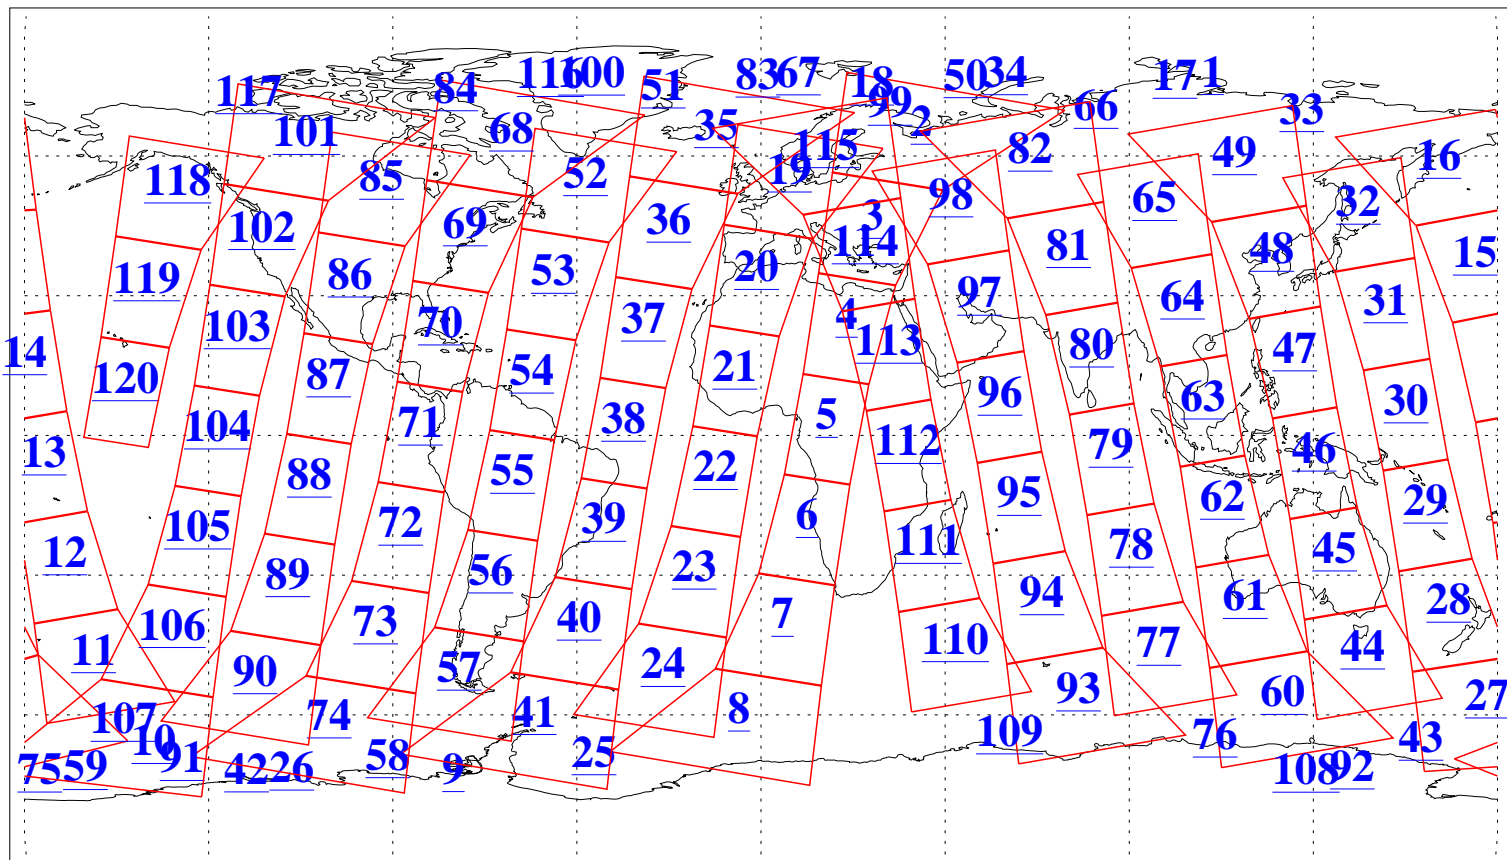

L1B Availability
AMSU Granules: 240
HSB Granules: 0
AIRS Granules: 240

7 Jun 2008
DoY 159
Aqua Day 2226
Granules: 1 to 120

Granules: 121 to 240

Legend: AMSU Available, HSB Available, AIRS Available

L1B Availability
AMSU Granules: 240
HSB Granules: 0
AIRS Granules: 240

7 Jun 2008
DoY 159
Aqua Day 2226

Ascending Granules

Descending Granules

Legend: AMSU Available, HSB Available, AIRS Available

L1B Availability
 AMSU Granules: 240
 HSB Granules: 0
 AIRS Granules: 240

7 Jun 2008
 DoY 159
 Aqua Day 2226

Northern Hemisphere Granules

Southern Hemisphere Granules

Legend: AMSU Available, HSB Available, AIRS Available