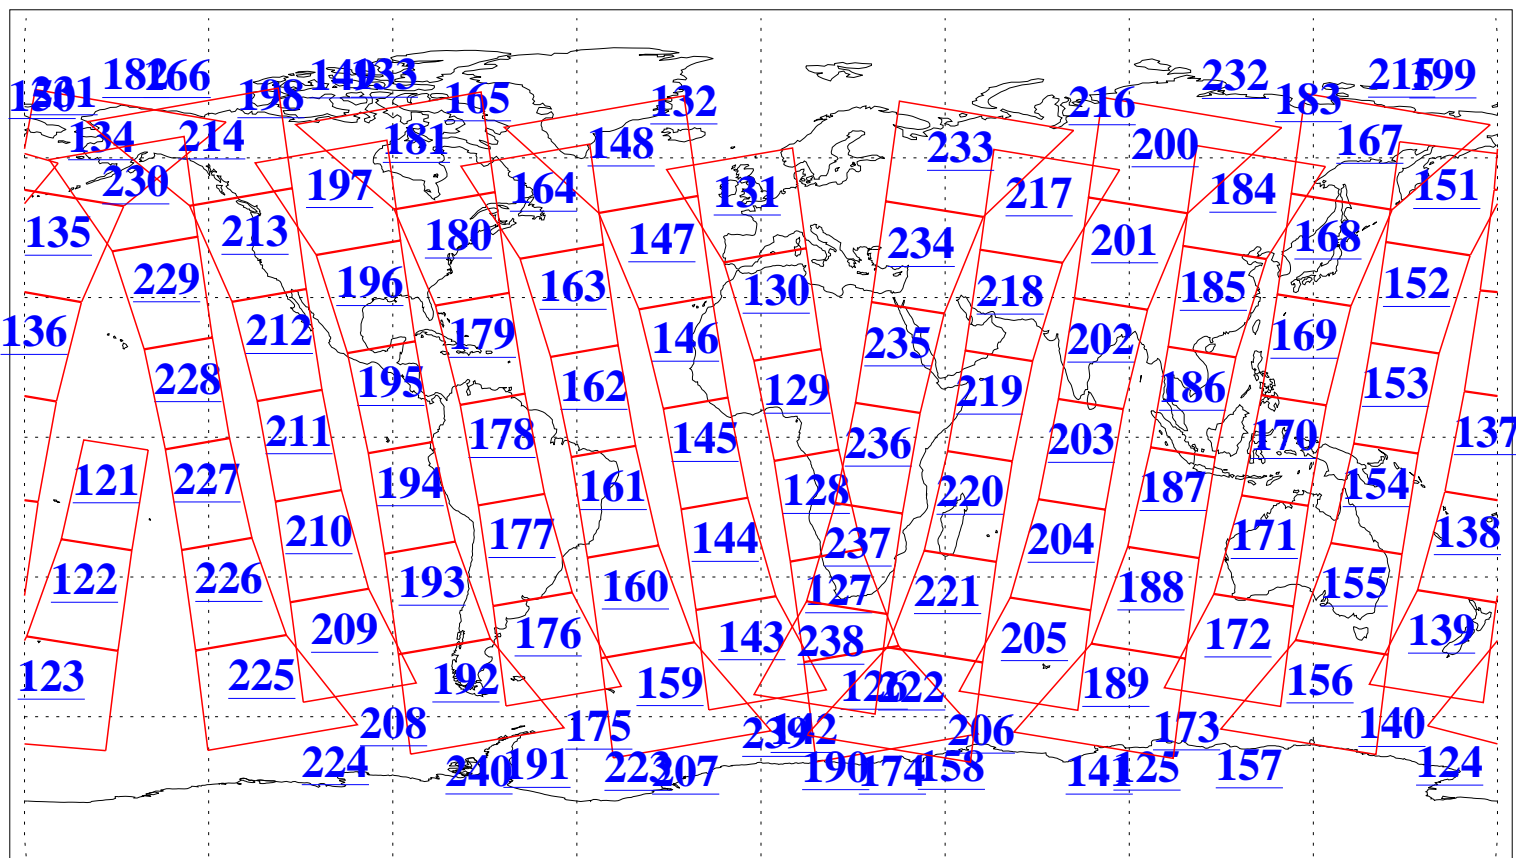

L1B Availability
AMSU Granules: 240
HSB Granules: 0
AIRS Granules: 240

7 Jun 2008
DoY 159
Aqua Day 2226
Granules: 1 to 120

Granules: 121 to 240

Legend: AMSU Available, HSB Available, AIRS Available

L1B Availability
AMSU Granules: 240
HSB Granules: 0
AIRS Granules: 240

7 Jun 2008
DoY 159
Aqua Day 2226

Ascending Granules

Descending Granules

Legend: AMSU Available, HSB Available, AIRS Available

L1B Availability
 AMSU Granules: 240
 HSB Granules: 0
 AIRS Granules: 240

7 Jun 2008
 DoY 159
 Aqua Day 2226

Northern Hemisphere Granules

Southern Hemisphere Granules

Legend: AMSU Available, HSB Available, AIRS Available