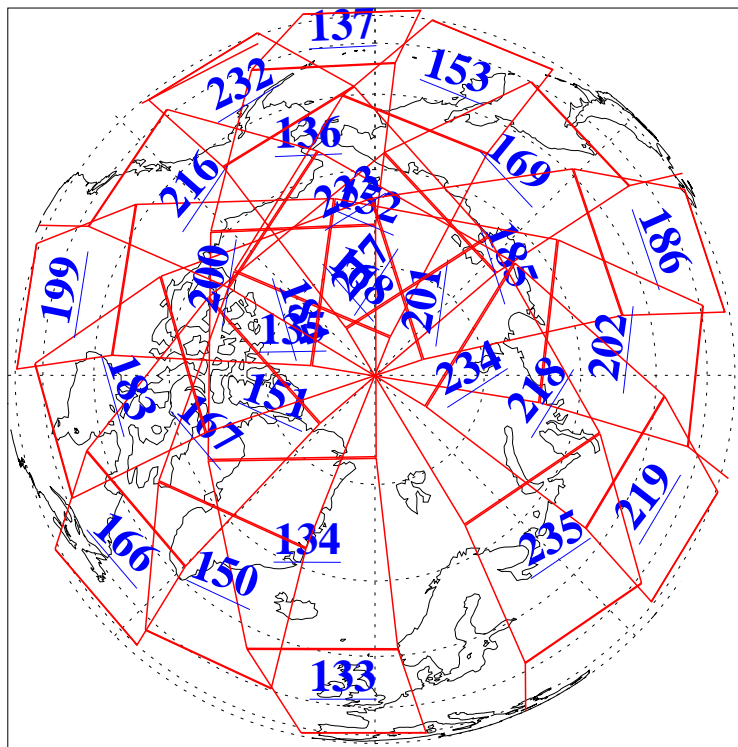

L1B Availability  
AMSU Granules: 240  
HSB Granules: 0  
AIRS Granules: 240

5 Jun 2008  
DoY 157  
Aqua Day 2224  
Granules: 1 to 120

Granules: 121 to 240

Legend: AMSU Available, HSB Available, AIRS Available

L1B Availability  
AMSU Granules: 240  
HSB Granules: 0  
AIRS Granules: 240

5 Jun 2008  
DoY 157  
Aqua Day 2224

Ascending Granules

Descending Granules

Legend: AMSU Available, HSB Available, AIRS Available

### Northern Hemisphere Granules