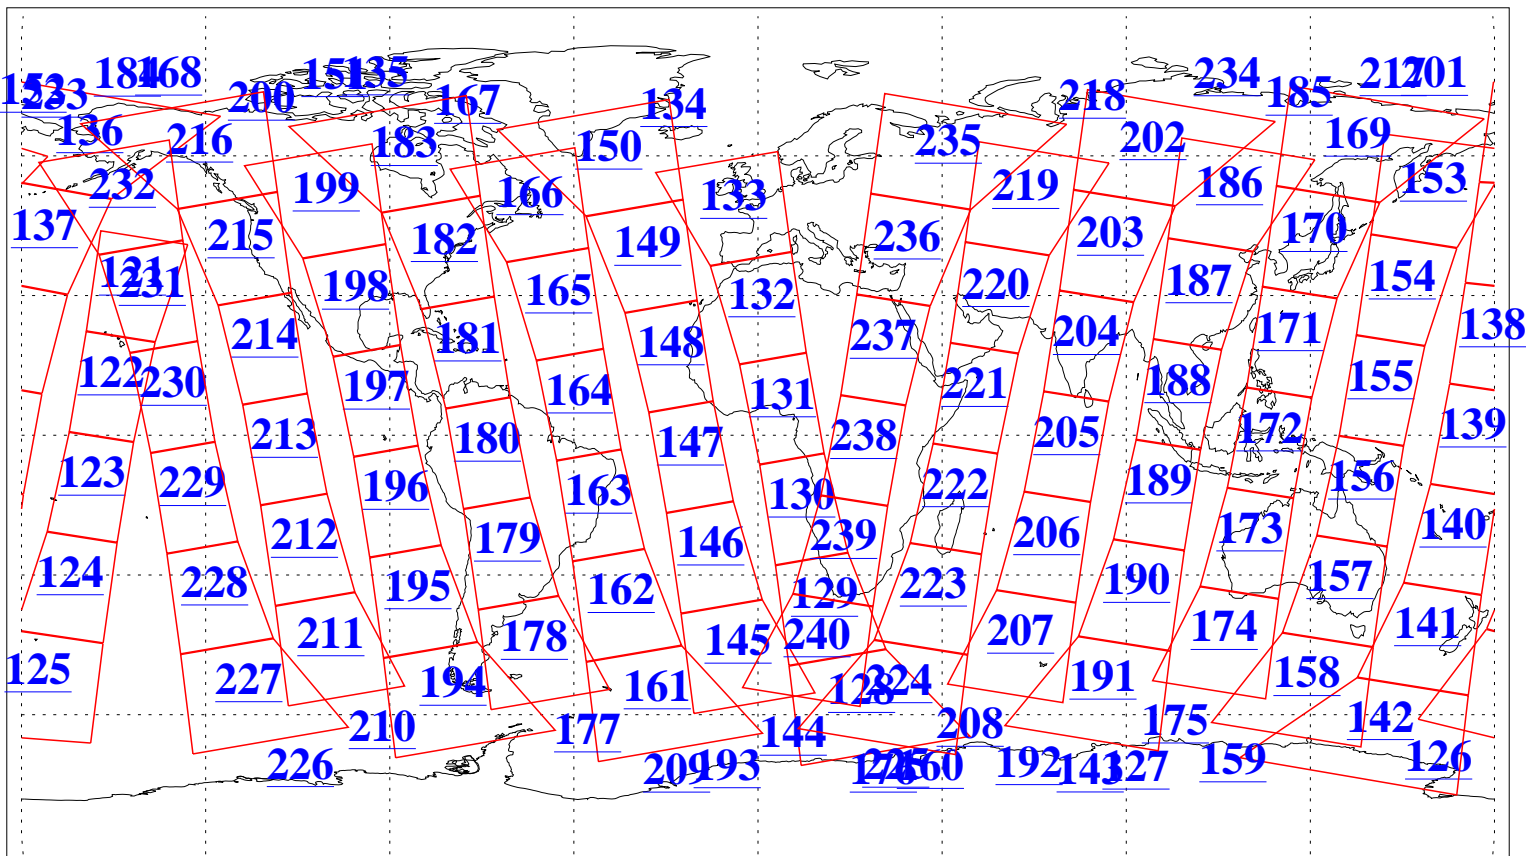

L1B Availability  
AMSU Granules: 240  
HSB Granules: 0  
AIRS Granules: 240

5 Jun 2008  
DoY 157  
Aqua Day 2224  
Granules: 1 to 120

Granules: 121 to 240

Legend: AMSU Available, HSB Available, AIRS Available

L1B Availability  
AMSU Granules: 240  
HSB Granules: 0  
AIRS Granules: 240

5 Jun 2008  
DoY 157  
Aqua Day 2224

Ascending Granules

Descending Granules

Legend: AMSU Available, HSB Available, AIRS Available