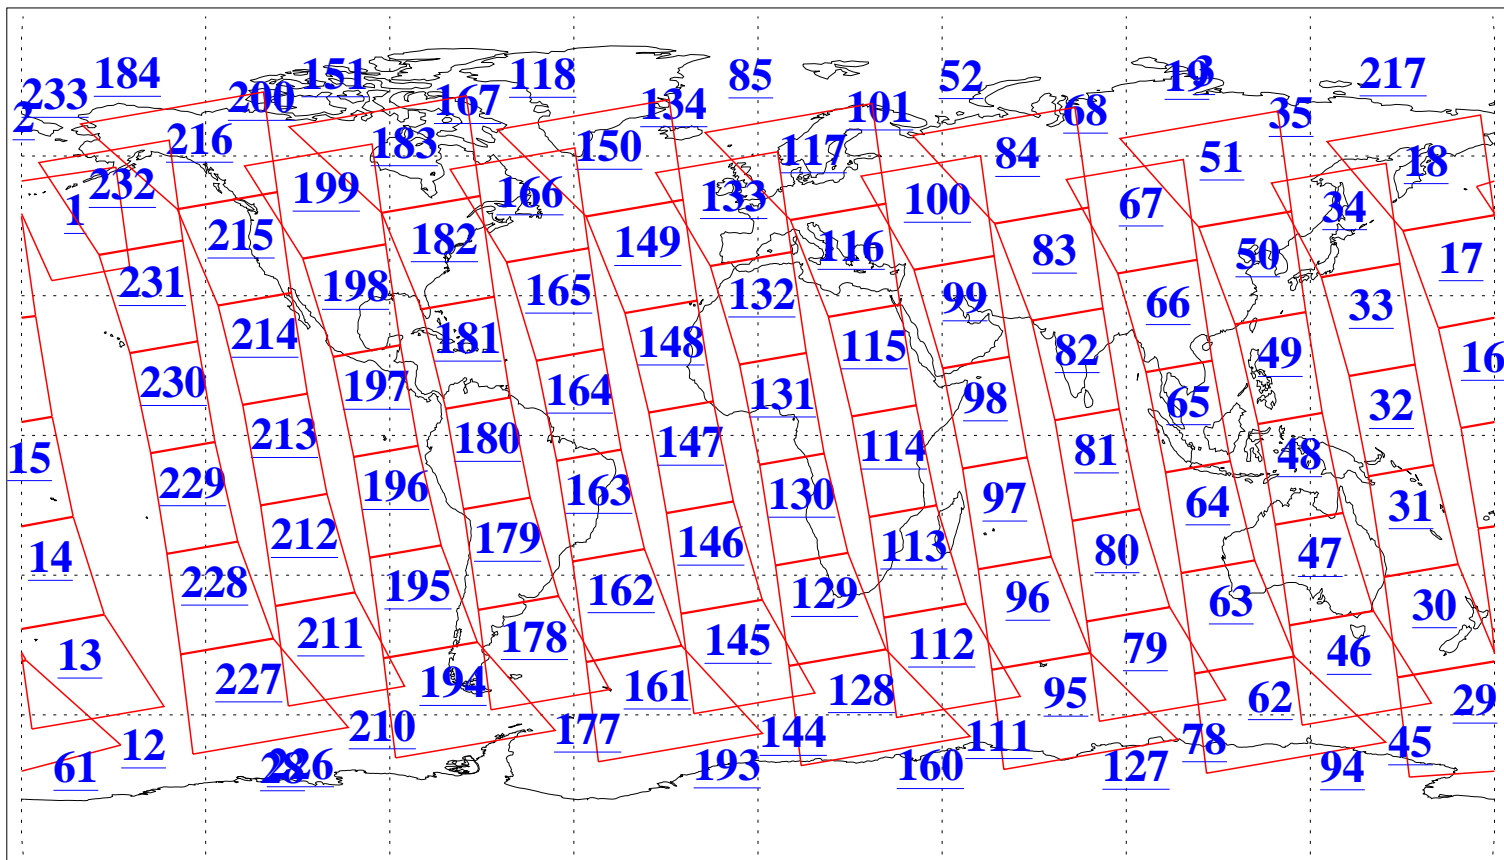

L1B Availability  
AMSU Granules: 240  
HSB Granules: 0  
AIRS Granules: 240

5 Jun 2008  
DoY 157  
Aqua Day 2224  
Granules: 1 to 120

Granules: 121 to 240

Legend: AMSU Available, HSB Available, AIRS Available

L1B Availability  
AMSU Granules: 240  
HSB Granules: 0  
AIRS Granules: 240

5 Jun 2008  
DoY 157  
Aqua Day 2224

Ascending Granules

Descending Granules

Legend: AMSU Available, HSB Available, AIRS Available