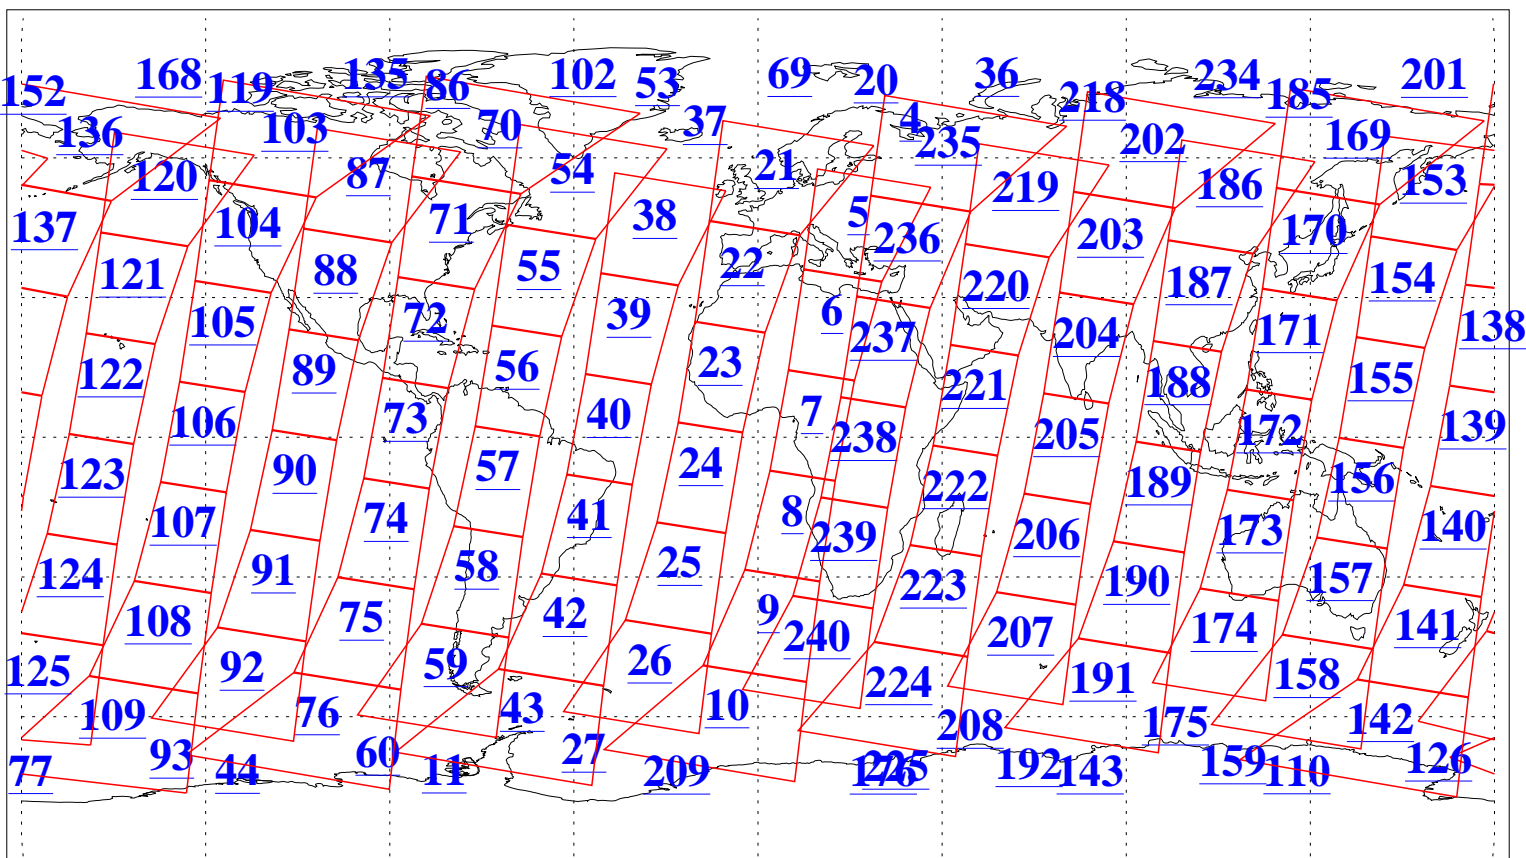

L1B Availability  
AMSU Granules: 240  
HSB Granules: 0  
AIRS Granules: 240

5 Jun 2008  
DoY 157  
Aqua Day 2224  
Granules: 1 to 120

Granules: 121 to 240

Legend: AMSU Available, HSB Available, AIRS Available

L1B Availability  
AMSU Granules: 240  
HSB Granules: 0  
AIRS Granules: 240

5 Jun 2008  
DoY 157  
Aqua Day 2224

Ascending Granules

Descending Granules

Legend: AMSU Available, HSB Available, AIRS Available