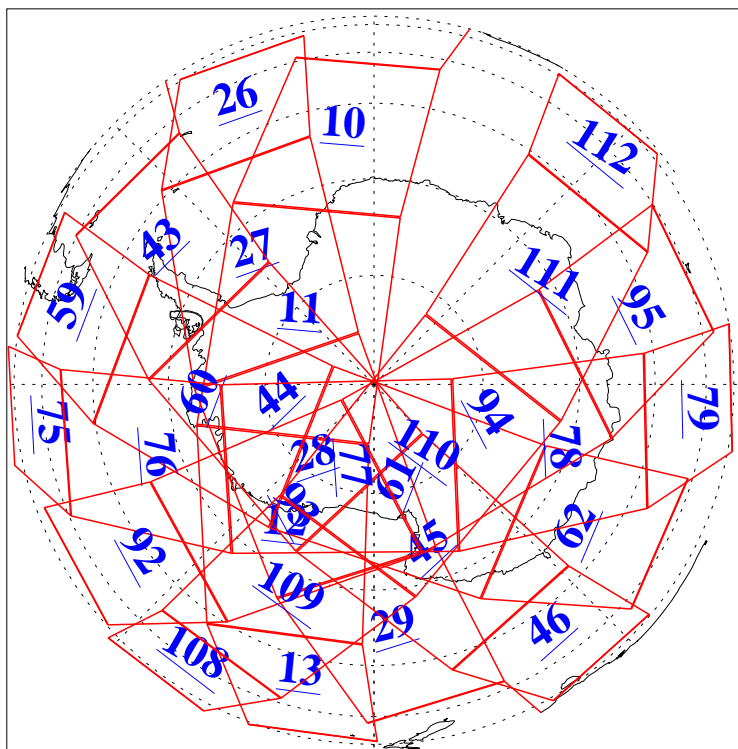

Legend: AMSU Available, HSB Available, AIRS Available