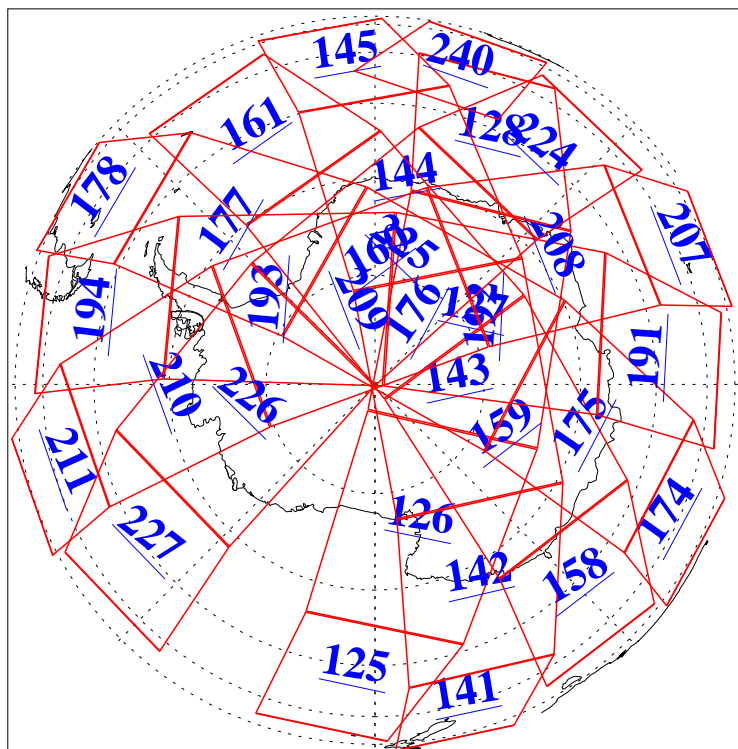

Legend: AMSU Available, HSB Available, AIRS Available