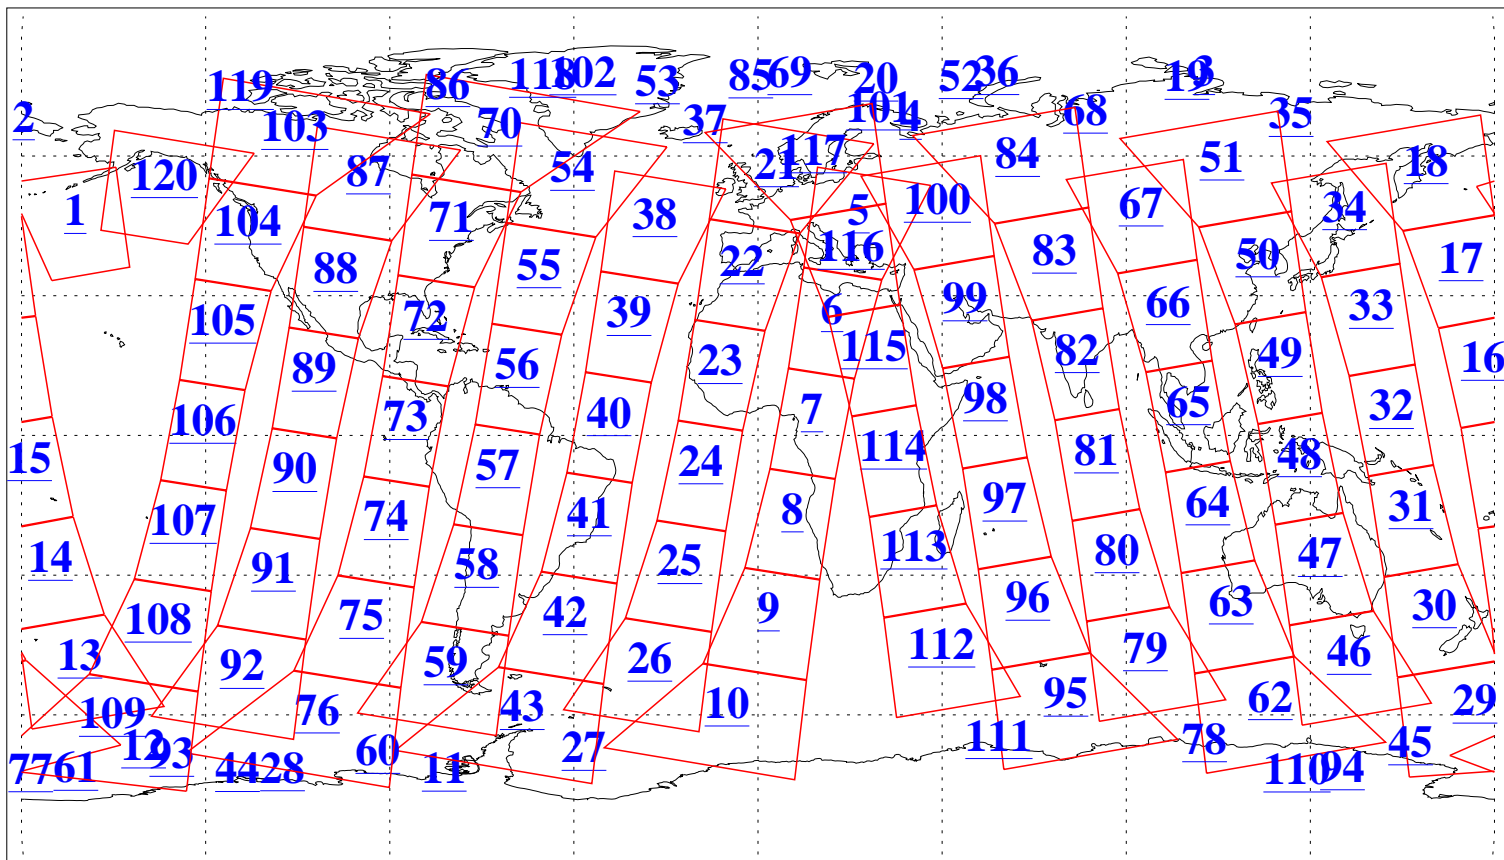

L1B Availability  
AMSU Granules: 240  
HSB Granules: 0  
AIRS Granules: 240

5 Jun 2008  
DoY 157  
Aqua Day 2224  
Granules: 1 to 120

Granules: 121 to 240

Legend: AMSU Available, HSB Available, AIRS Available

L1B Availability  
AMSU Granules: 240  
HSB Granules: 0  
AIRS Granules: 240

5 Jun 2008  
DoY 157  
Aqua Day 2224

Ascending Granules

Descending Granules

Legend: AMSU Available, HSB Available, AIRS Available