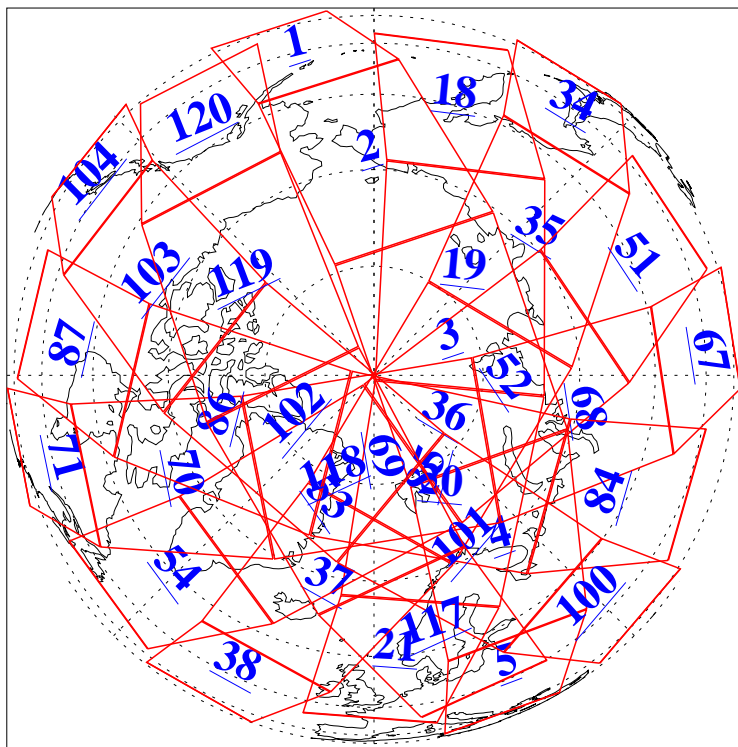

L1B Availability  
AMSU Granules: 240  
HSB Granules: 0  
AIRS Granules: 240

5 Jun 2008  
DoY 157  
Aqua Day 2224  
Granules: 1 to 120

Granules: 121 to 240

Legend: AMSU Available, HSB Available, AIRS Available

L1B Availability  
AMSU Granules: 240  
HSB Granules: 0  
AIRS Granules: 240

5 Jun 2008  
DoY 157  
Aqua Day 2224

Ascending Granules

Descending Granules

Legend: AMSU Available, HSB Available, AIRS Available

### Northern Hemisphere Granules