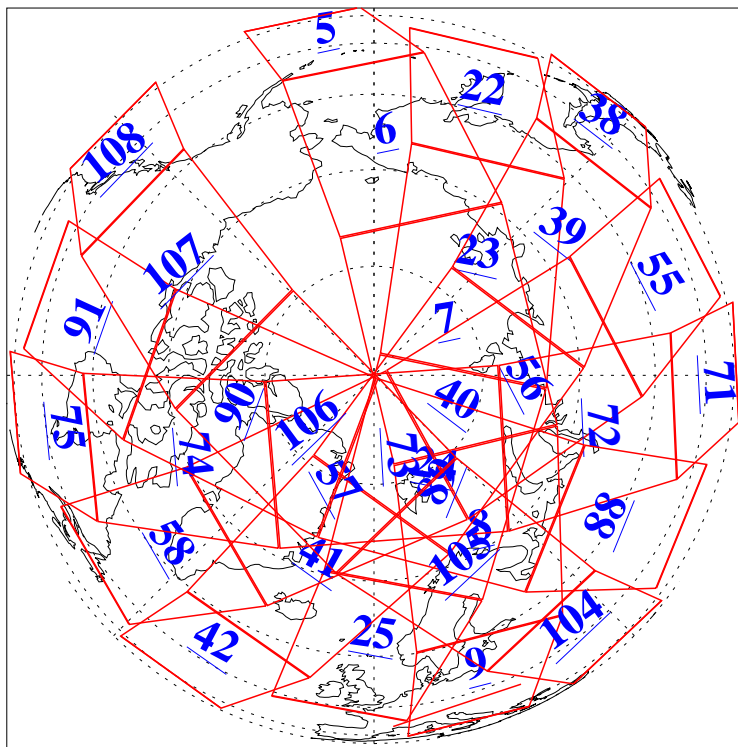

L1B Availability  
AMSU Granules: 240  
HSB Granules: 0  
AIRS Granules: 240

1 Jun 2008  
DoY 153  
Aqua Day 2220  
Granules: 1 to 120

Granules: 121 to 240

Legend: AMSU Available, HSB Available, AIRS Available

L1B Availability  
AMSU Granules: 240  
HSB Granules: 0  
AIRS Granules: 240

1 Jun 2008  
DoY 153  
Aqua Day 2220

Ascending Granules

Descending Granules

Legend: AMSU Available, HSB Available, AIRS Available

L1B Availability  
 AMSU Granules: 240  
 HSB Granules: 0  
 AIRS Granules: 240

1 Jun 2008  
 DoY 153  
 Aqua Day 2220

Northern Hemisphere Granules

Southern Hemisphere Granules

Legend: AMSU Available, HSB Available, AIRS Available