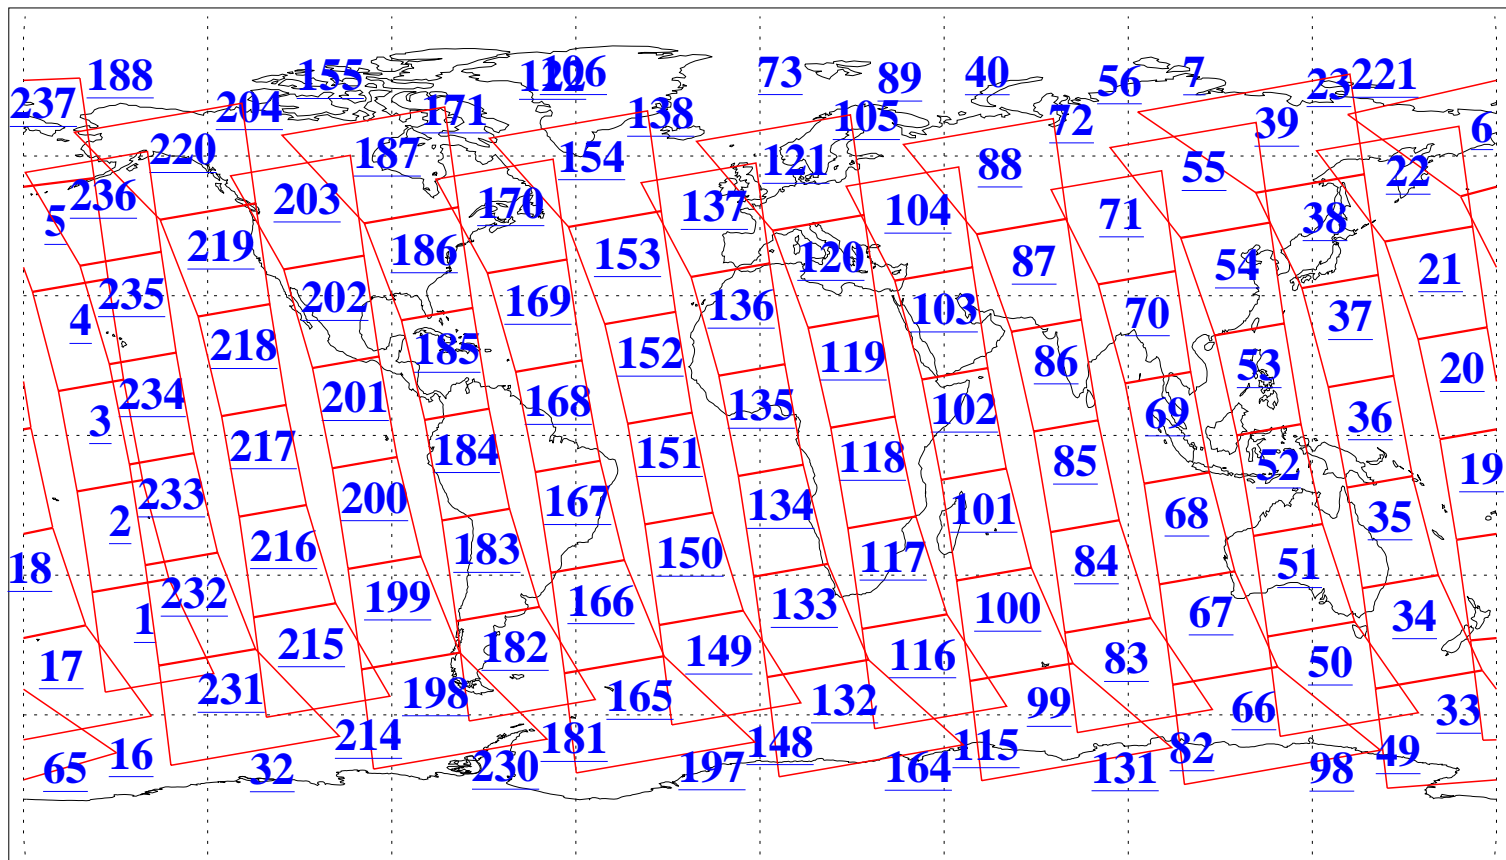

L1B Availability  
AMSU Granules: 240  
HSB Granules: 0  
AIRS Granules: 240

1 Jun 2008  
DoY 153  
Aqua Day 2220  
Granules: 1 to 120

Granules: 121 to 240

Legend: AMSU Available, HSB Available, AIRS Available

L1B Availability  
AMSU Granules: 240  
HSB Granules: 0  
AIRS Granules: 240

1 Jun 2008  
DoY 153  
Aqua Day 2220

Ascending Granules

Descending Granules

Legend: AMSU Available, HSB Available, AIRS Available

L1B Availability  
 AMSU Granules: 240  
 HSB Granules: 0  
 AIRS Granules: 240

1 Jun 2008  
 DoY 153  
 Aqua Day 2220

Northern Hemisphere Granules

Southern Hemisphere Granules

Legend: AMSU Available, HSB Available, AIRS Available