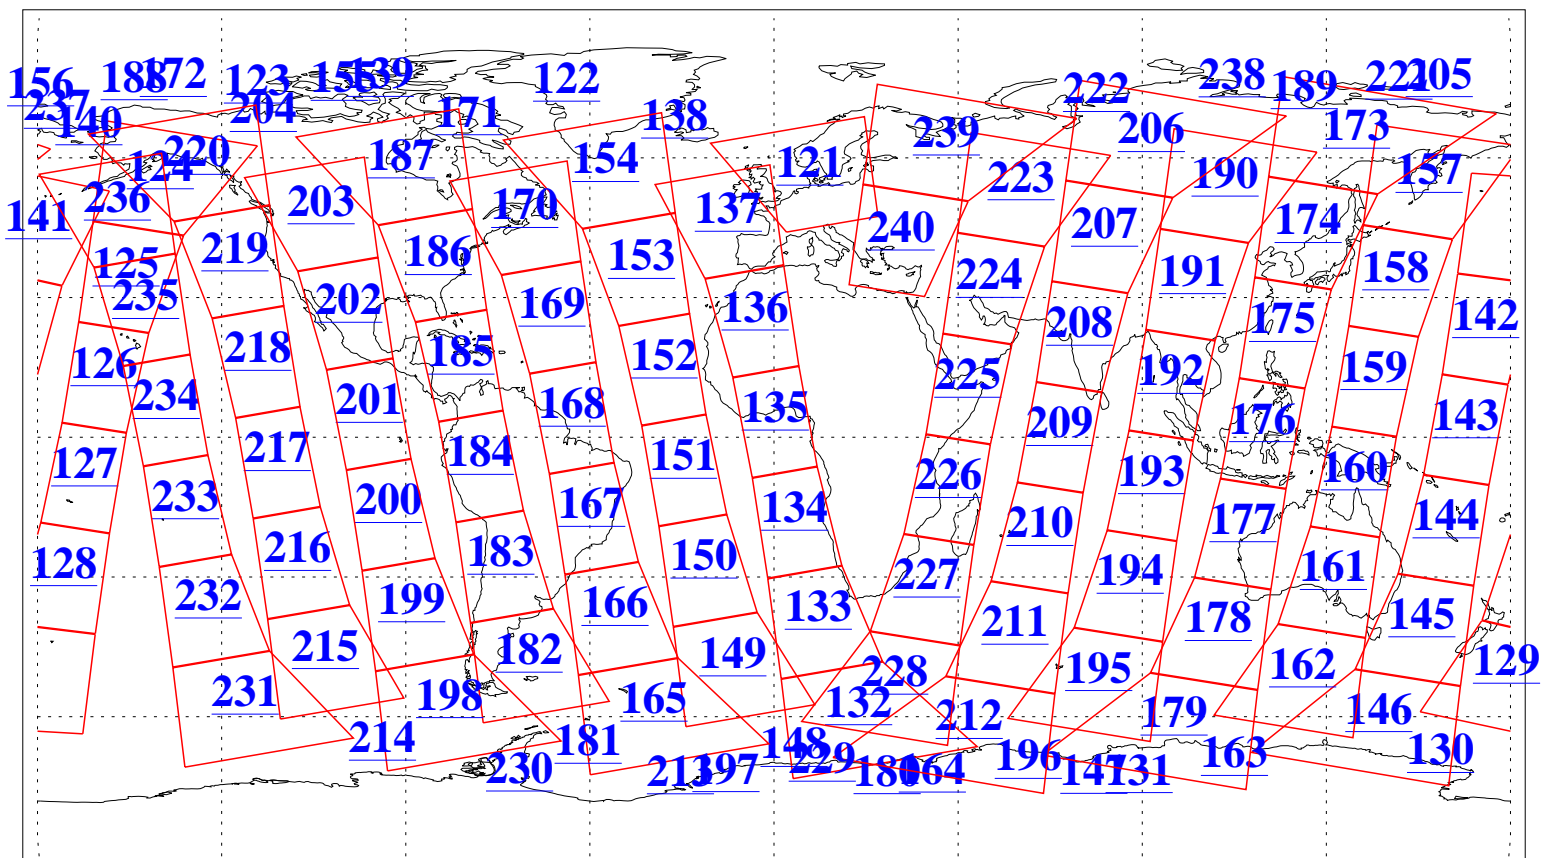

L1B Availability  
AMSU Granules: 240  
HSB Granules: 0  
AIRS Granules: 240

1 Jun 2008  
DoY 153  
Aqua Day 2220  
Granules: 1 to 120

Granules: 121 to 240

Legend: AMSU Available, HSB Available, AIRS Available

L1B Availability  
AMSU Granules: 240  
HSB Granules: 0  
AIRS Granules: 240

1 Jun 2008  
DoY 153  
Aqua Day 2220

Ascending Granules

Descending Granules

Legend: AMSU Available, HSB Available, AIRS Available

L1B Availability  
 AMSU Granules: 240  
 HSB Granules: 0  
 AIRS Granules: 240

1 Jun 2008  
 DoY 153  
 Aqua Day 2220

Northern Hemisphere Granules

Southern Hemisphere Granules

Legend: AMSU Available, HSB Available, AIRS Available