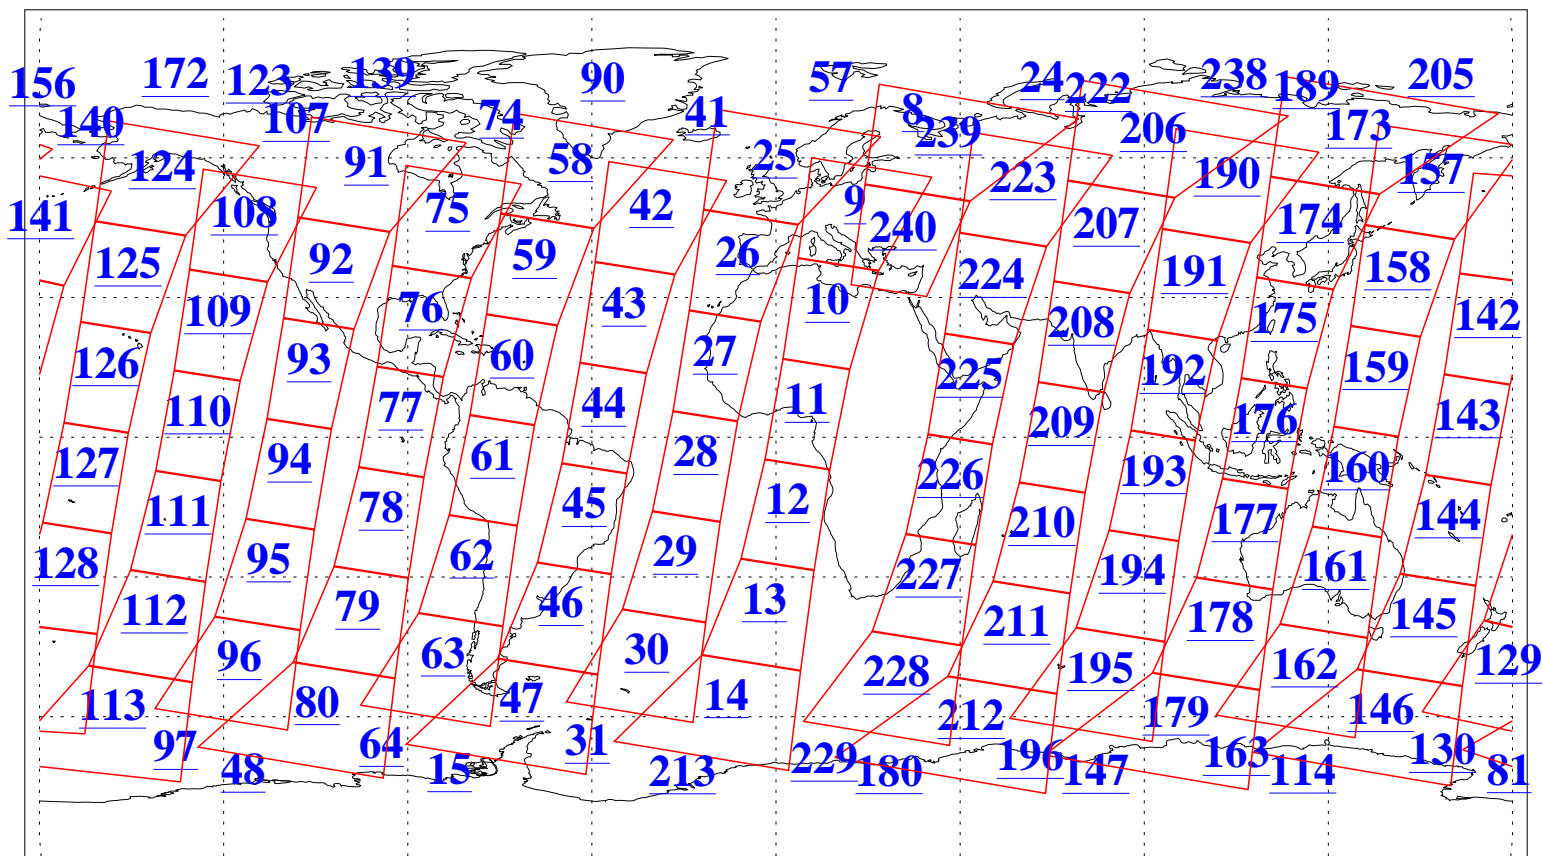

L1B Availability  
AMSU Granules: 240  
HSB Granules: 0  
AIRS Granules: 240

1 Jun 2008  
DoY 153  
Aqua Day 2220  
Granules: 1 to 120

Granules: 121 to 240

Legend: AMSU Available, HSB Available, AIRS Available

L1B Availability  
AMSU Granules: 240  
HSB Granules: 0  
AIRS Granules: 240

1 Jun 2008  
DoY 153  
Aqua Day 2220

Ascending Granules

Descending Granules

Legend: AMSU Available, HSB Available, AIRS Available

L1B Availability  
 AMSU Granules: 240  
 HSB Granules: 0  
 AIRS Granules: 240

1 Jun 2008  
 DoY 153  
 Aqua Day 2220

Northern Hemisphere Granules

Southern Hemisphere Granules

Legend: AMSU Available, HSB Available, AIRS Available