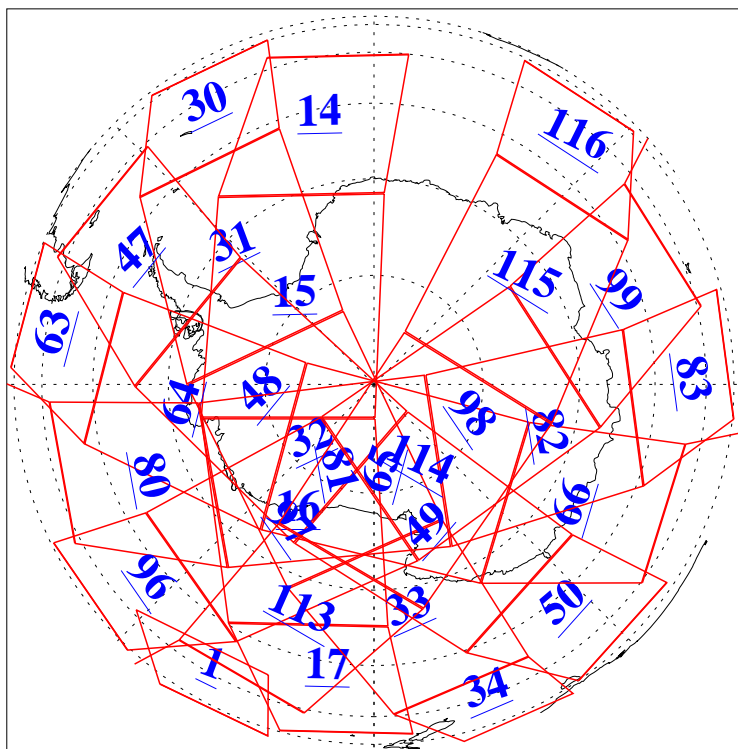

L1B Availability  
AMSU Granules: 240  
HSB Granules: 0  
AIRS Granules: 240

1 Jun 2008  
DoY 153  
Aqua Day 2220  
Granules: 1 to 120

Granules: 121 to 240

Legend: AMSU Available, HSB Available, AIRS Available

L1B Availability  
AMSU Granules: 240  
HSB Granules: 0  
AIRS Granules: 240

1 Jun 2008  
DoY 153  
Aqua Day 2220

Ascending Granules

Descending Granules

Legend: AMSU Available, HSB Available, AIRS Available

L1B Availability  
 AMSU Granules: 240  
 HSB Granules: 0  
 AIRS Granules: 240

1 Jun 2008  
 DoY 153  
 Aqua Day 2220

Northern Hemisphere Granules

Southern Hemisphere Granules

Legend: AMSU Available, HSB Available, AIRS Available