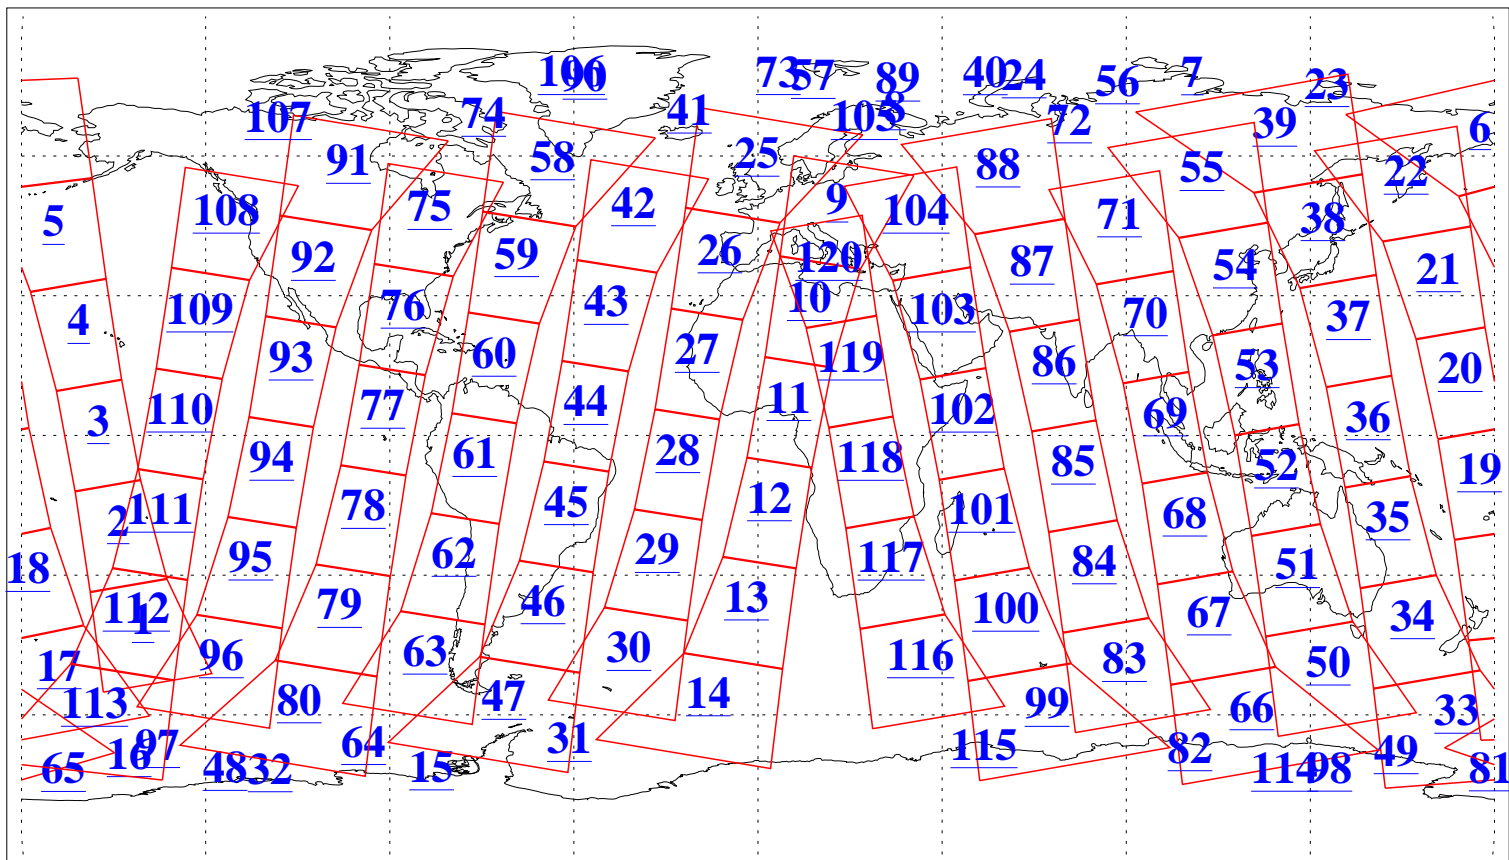

L1B Availability  
AMSU Granules: 240  
HSB Granules: 0  
AIRS Granules: 240

1 Jun 2008  
DoY 153  
Aqua Day 2220  
Granules: 1 to 120

Granules: 121 to 240

Legend: AMSU Available, HSB Available, AIRS Available

L1B Availability  
AMSU Granules: 240  
HSB Granules: 0  
AIRS Granules: 240

1 Jun 2008  
DoY 153  
Aqua Day 2220

Ascending Granules

Descending Granules

Legend: AMSU Available, HSB Available, AIRS Available

L1B Availability  
 AMSU Granules: 240  
 HSB Granules: 0  
 AIRS Granules: 240

1 Jun 2008  
 DoY 153  
 Aqua Day 2220

Northern Hemisphere Granules

Southern Hemisphere Granules

Legend: AMSU Available, HSB Available, AIRS Available