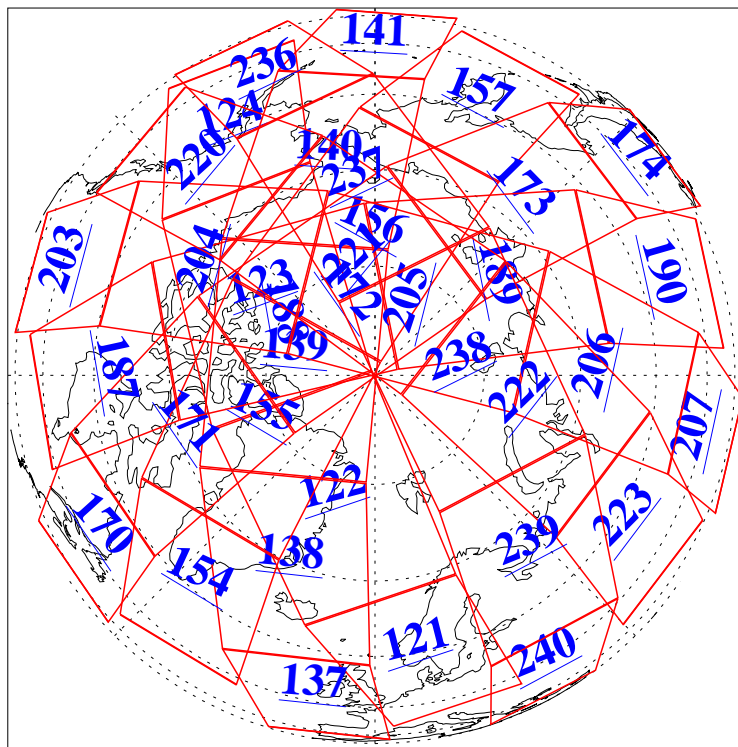

L1B Availability  
AMSU Granules: 240  
HSB Granules: 0  
AIRS Granules: 240

1 Jun 2008  
DoY 153  
Aqua Day 2220  
Granules: 1 to 120

Granules: 121 to 240

Legend: AMSU Available, HSB Available, AIRS Available

L1B Availability  
AMSU Granules: 240  
HSB Granules: 0  
AIRS Granules: 240

1 Jun 2008  
DoY 153  
Aqua Day 2220

Ascending Granules

Descending Granules

Legend: AMSU Available, HSB Available, AIRS Available

L1B Availability  
 AMSU Granules: 240  
 HSB Granules: 0  
 AIRS Granules: 240

1 Jun 2008  
 DoY 153  
 Aqua Day 2220

Northern Hemisphere Granules

Southern Hemisphere Granules

Legend: AMSU Available, HSB Available, AIRS Available