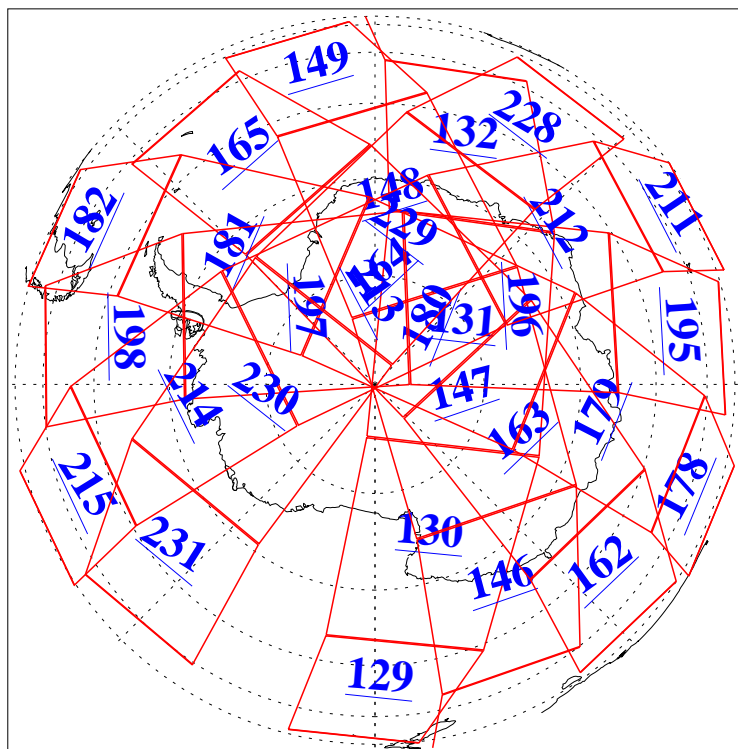

L1B Availability  
AMSU Granules: 240  
HSB Granules: 0  
AIRS Granules: 240

1 Jun 2008  
DoY 153  
Aqua Day 2220  
Granules: 1 to 120

Granules: 121 to 240

Legend: AMSU Available, HSB Available, AIRS Available

L1B Availability  
AMSU Granules: 240  
HSB Granules: 0  
AIRS Granules: 240

1 Jun 2008  
DoY 153  
Aqua Day 2220

Ascending Granules

Descending Granules

Legend: AMSU Available, HSB Available, AIRS Available

L1B Availability  
 AMSU Granules: 240  
 HSB Granules: 0  
 AIRS Granules: 240

1 Jun 2008  
 DoY 153  
 Aqua Day 2220

Northern Hemisphere Granules

Southern Hemisphere Granules

Legend: AMSU Available, HSB Available, AIRS Available