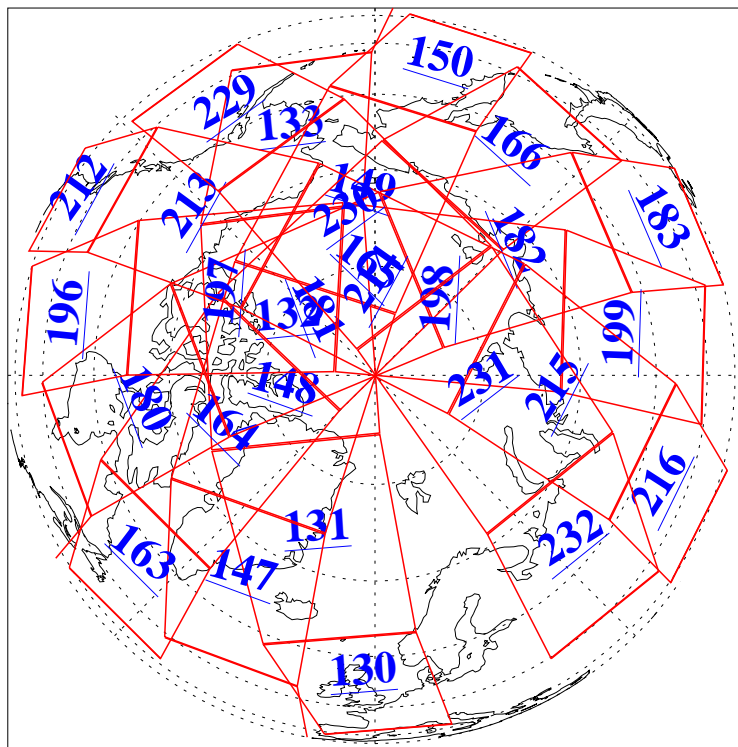

L1B Availability  
AMSU Granules: 240  
HSB Granules: 0  
AIRS Granules: 240

31 May 2008  
DoY 152  
Aqua Day 2219  
Ascending Granules

Descending Granules

Legend: AMSU Available, HSB Available, AIRS Available

L1B Availability  
 AMSU Granules: 240  
 HSB Granules: 0  
 AIRS Granules: 240

31 May 2008  
 DoY 152  
 Aqua Day 2219

Northern Hemisphere Granules

Southern Hemisphere Granules

Legend: AMSU Available, HSB Available, AIRS Available