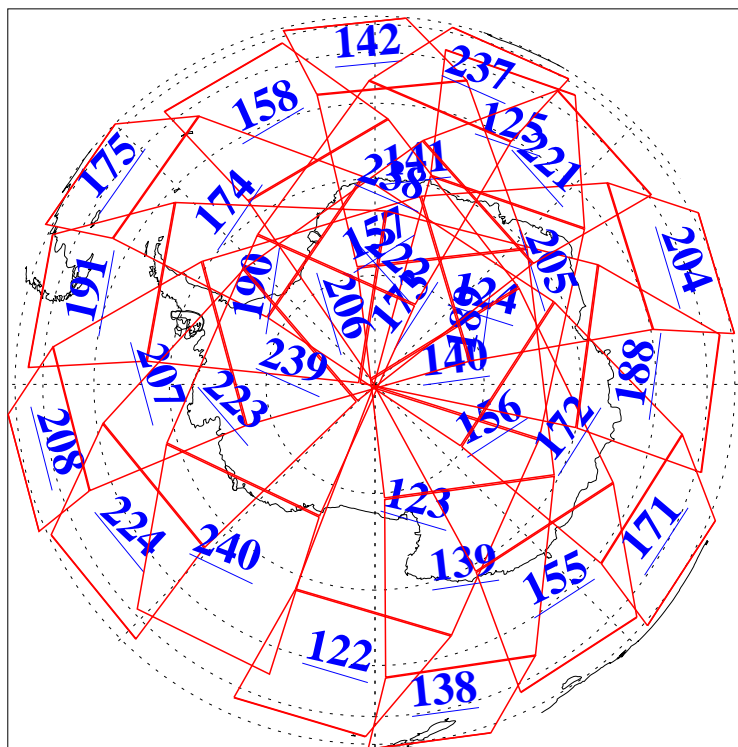

L1B Availability  
AMSU Granules: 240  
HSB Granules: 0  
AIRS Granules: 240

31 May 2008  
DoY 152  
Aqua Day 2219  
Granules: 1 to 120

Granules: 121 to 240

Legend: AMSU Available, HSB Available, AIRS Available

L1B Availability  
AMSU Granules: 240  
HSB Granules: 0  
AIRS Granules: 240

31 May 2008  
DoY 152  
Aqua Day 2219  
Ascending Granules

Descending Granules

Legend: AMSU Available, HSB Available, AIRS Available

L1B Availability  
 AMSU Granules: 240  
 HSB Granules: 0  
 AIRS Granules: 240

31 May 2008  
 DoY 152  
 Aqua Day 2219

Northern Hemisphere Granules

Southern Hemisphere Granules

Legend: AMSU Available, HSB Available, AIRS Available