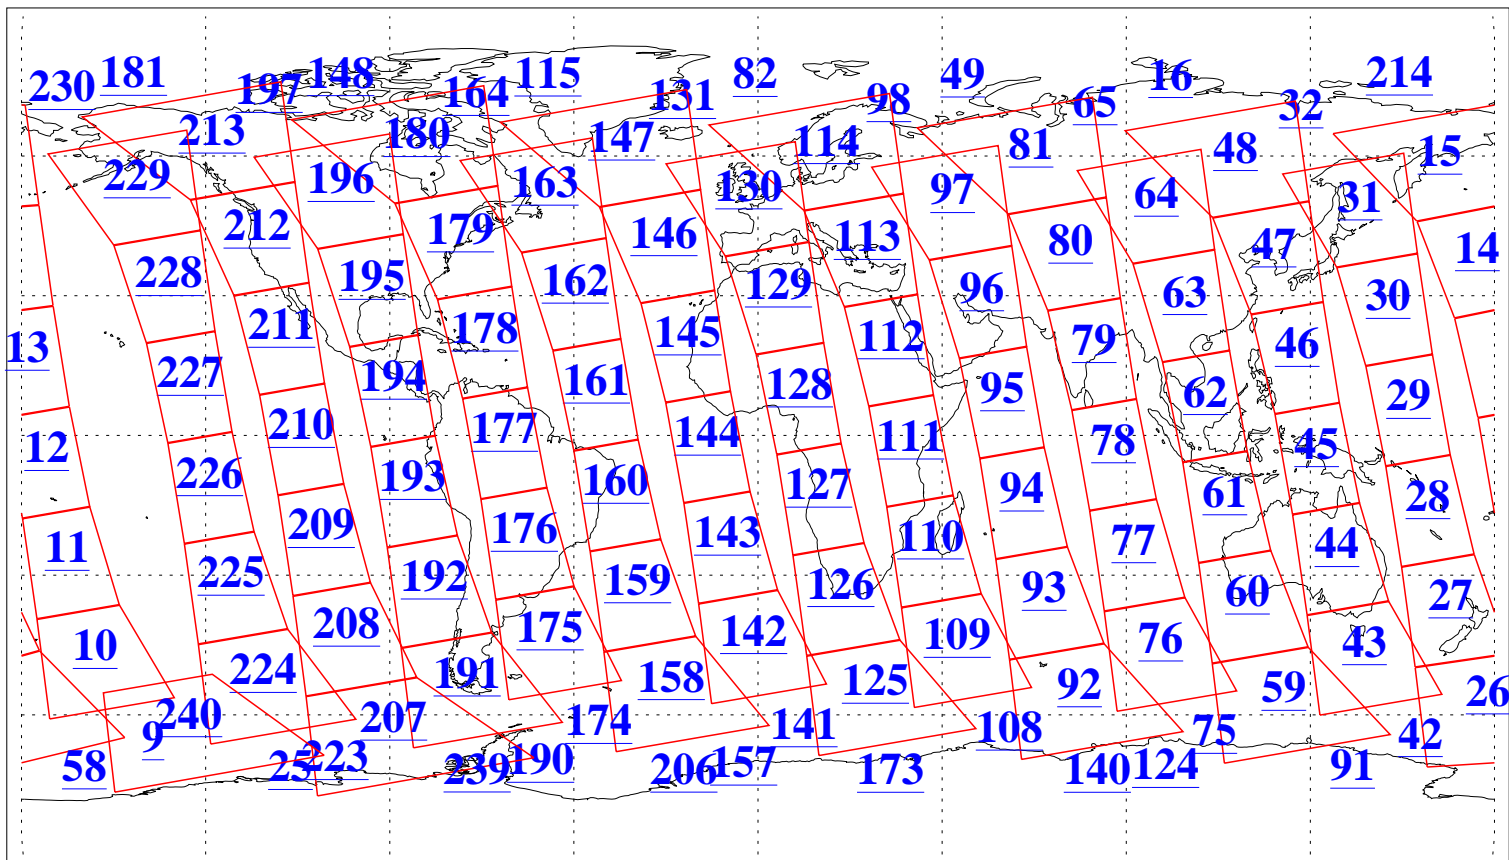

L1B Availability  
AMSU Granules: 240  
HSB Granules: 0  
AIRS Granules: 240

31 May 2008  
DoY 152  
Aqua Day 2219  
Granules: 1 to 120

Granules: 121 to 240

Legend: AMSU Available, HSB Available, AIRS Available

L1B Availability  
AMSU Granules: 240  
HSB Granules: 0  
AIRS Granules: 240

31 May 2008  
DoY 152  
Aqua Day 2219  
Ascending Granules

Descending Granules

Legend: AMSU Available, HSB Available, AIRS Available

L1B Availability  
 AMSU Granules: 240  
 HSB Granules: 0  
 AIRS Granules: 240

31 May 2008  
 DoY 152  
 Aqua Day 2219

Northern Hemisphere Granules

Southern Hemisphere Granules

Legend: AMSU Available, HSB Available, AIRS Available