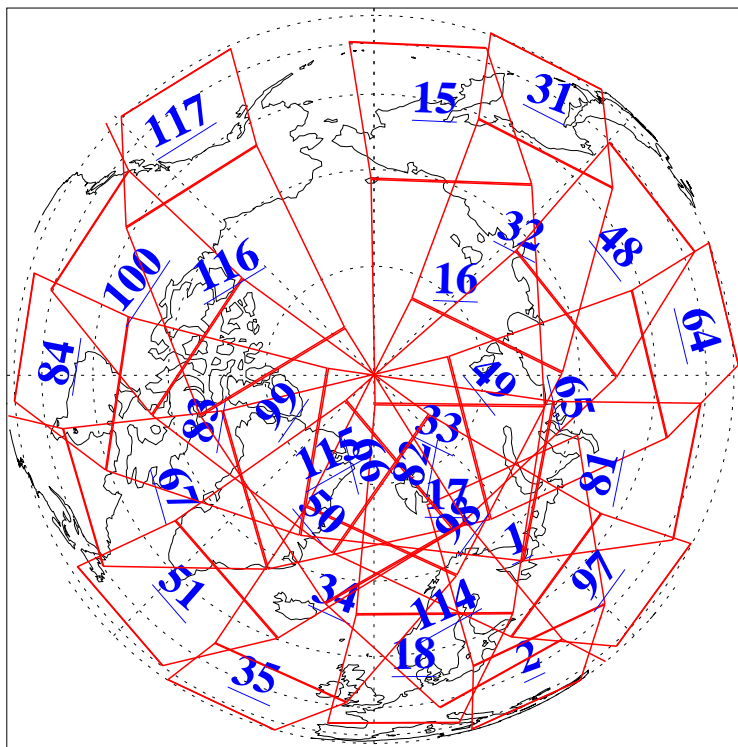

L1B Availability  
AMSU Granules: 240  
HSB Granules: 0  
AIRS Granules: 240

31 May 2008  
DoY 152  
Aqua Day 2219  
Granules: 1 to 120

Granules: 121 to 240

Legend: AMSU Available, HSB Available, AIRS Available

L1B Availability  
AMSU Granules: 240  
HSB Granules: 0  
AIRS Granules: 240

31 May 2008  
DoY 152  
Aqua Day 2219  
Ascending Granules

Descending Granules

Legend: AMSU Available, HSB Available, AIRS Available

L1B Availability  
 AMSU Granules: 240  
 HSB Granules: 0  
 AIRS Granules: 240

31 May 2008  
 DoY 152  
 Aqua Day 2219

Northern Hemisphere Granules

Southern Hemisphere Granules

Legend: AMSU Available, HSB Available, AIRS Available