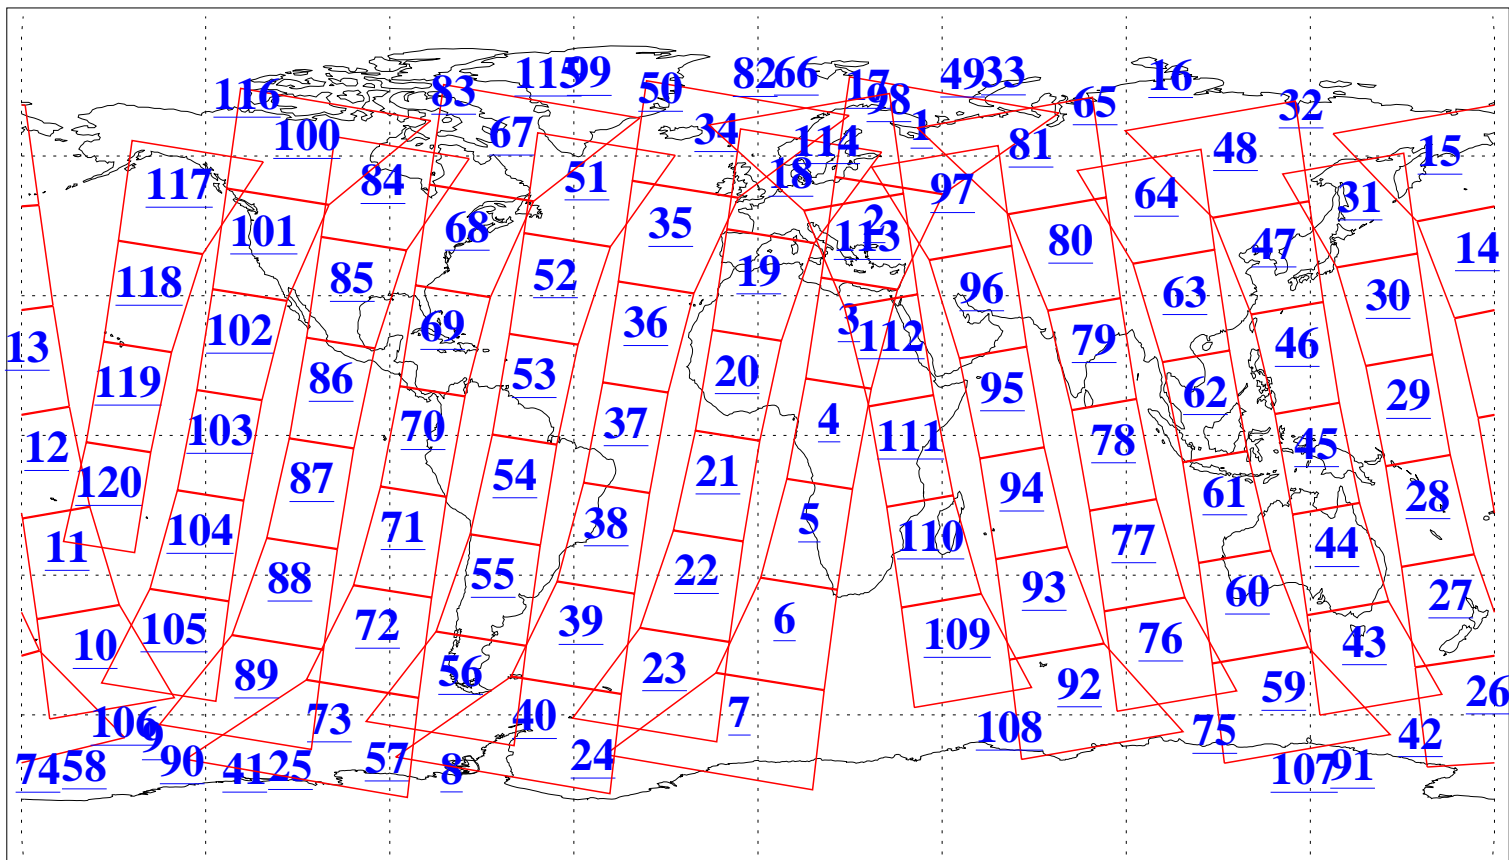

L1B Availability  
AMSU Granules: 240  
HSB Granules: 0  
AIRS Granules: 240

31 May 2008  
DoY 152  
Aqua Day 2219  
Granules: 1 to 120

Granules: 121 to 240

Legend: AMSU Available, HSB Available, AIRS Available

L1B Availability  
AMSU Granules: 240  
HSB Granules: 0  
AIRS Granules: 240

31 May 2008  
DoY 152  
Aqua Day 2219  
Ascending Granules

Descending Granules

Legend: AMSU Available, HSB Available, AIRS Available

L1B Availability  
 AMSU Granules: 240  
 HSB Granules: 0  
 AIRS Granules: 240

31 May 2008  
 DoY 152  
 Aqua Day 2219

Northern Hemisphere Granules

Southern Hemisphere Granules

Legend: AMSU Available, HSB Available, AIRS Available