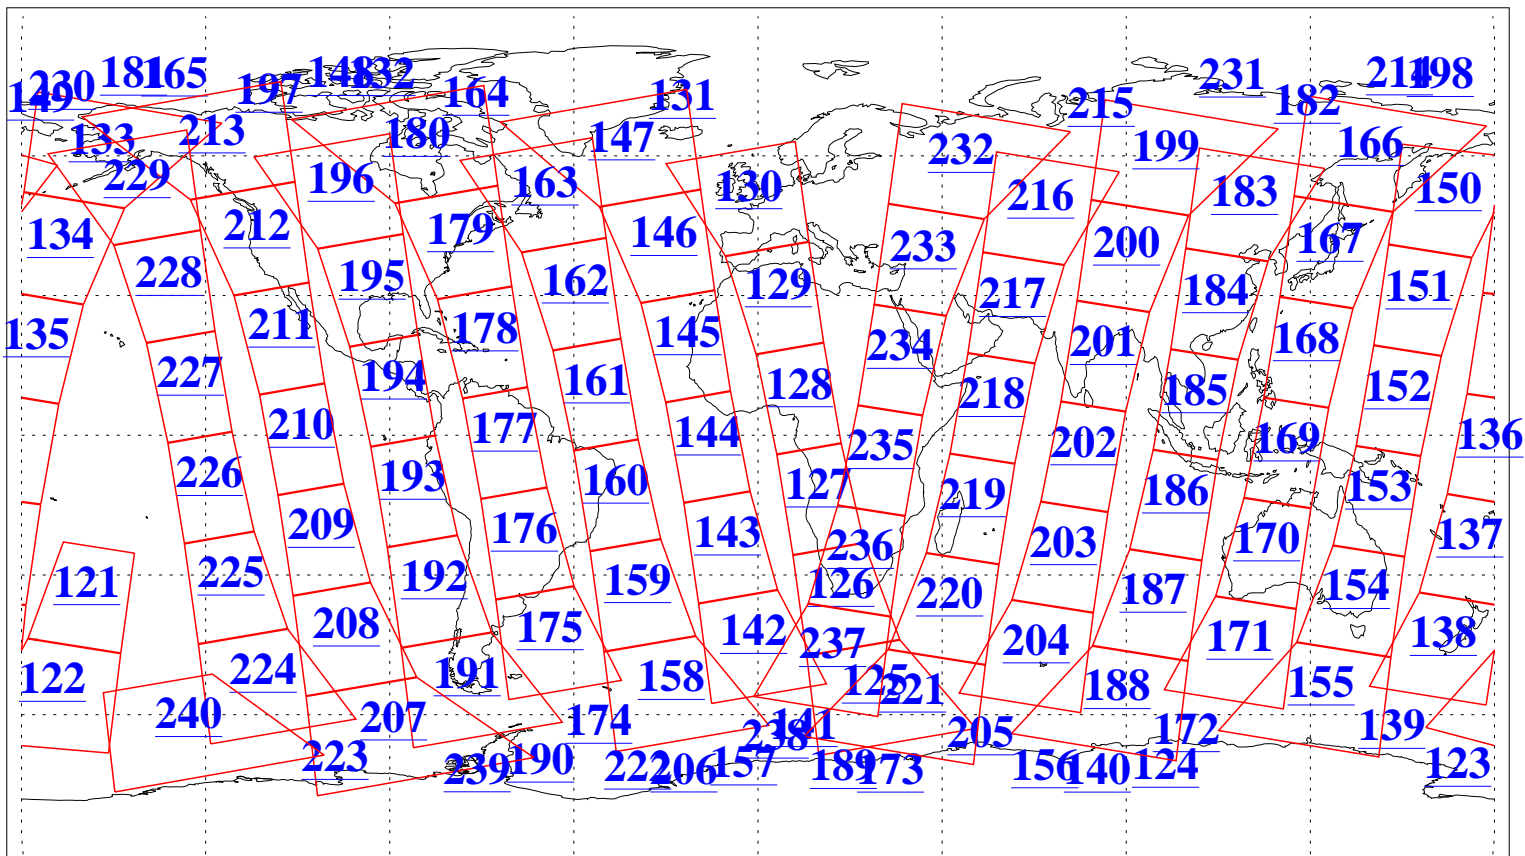

L1B Availability  
AMSU Granules: 240  
HSB Granules: 0  
AIRS Granules: 240

31 May 2008  
DoY 152  
Aqua Day 2219  
Granules: 1 to 120

Granules: 121 to 240

Legend: AMSU Available, HSB Available, AIRS Available

L1B Availability  
AMSU Granules: 240  
HSB Granules: 0  
AIRS Granules: 240

31 May 2008  
DoY 152  
Aqua Day 2219  
Ascending Granules

Descending Granules

Legend: AMSU Available, HSB Available, AIRS Available

L1B Availability  
 AMSU Granules: 240  
 HSB Granules: 0  
 AIRS Granules: 240

31 May 2008  
 DoY 152  
 Aqua Day 2219

Northern Hemisphere Granules

Southern Hemisphere Granules

Legend: AMSU Available, HSB Available, AIRS Available