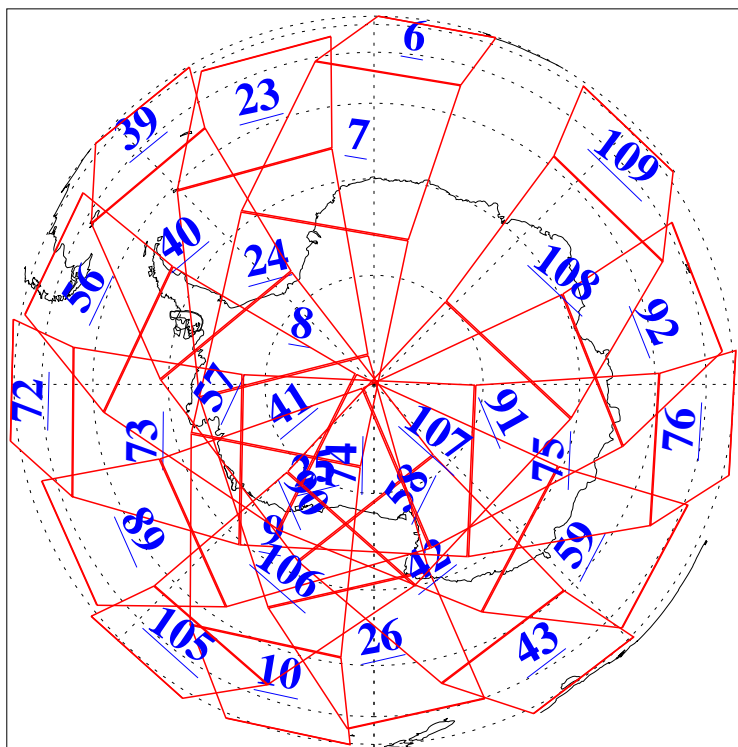

L1B Availability  
AMSU Granules: 240  
HSB Granules: 0  
AIRS Granules: 240

31 May 2008  
DoY 152  
Aqua Day 2219  
Granules: 1 to 120

Granules: 121 to 240

Legend: AMSU Available, HSB Available, AIRS Available

L1B Availability  
AMSU Granules: 240  
HSB Granules: 0  
AIRS Granules: 240

31 May 2008  
DoY 152  
Aqua Day 2219  
Ascending Granules

Descending Granules

Legend: AMSU Available, HSB Available, AIRS Available

L1B Availability  
 AMSU Granules: 240  
 HSB Granules: 0  
 AIRS Granules: 240

31 May 2008  
 DoY 152  
 Aqua Day 2219

Northern Hemisphere Granules

Southern Hemisphere Granules

Legend: AMSU Available, HSB Available, AIRS Available