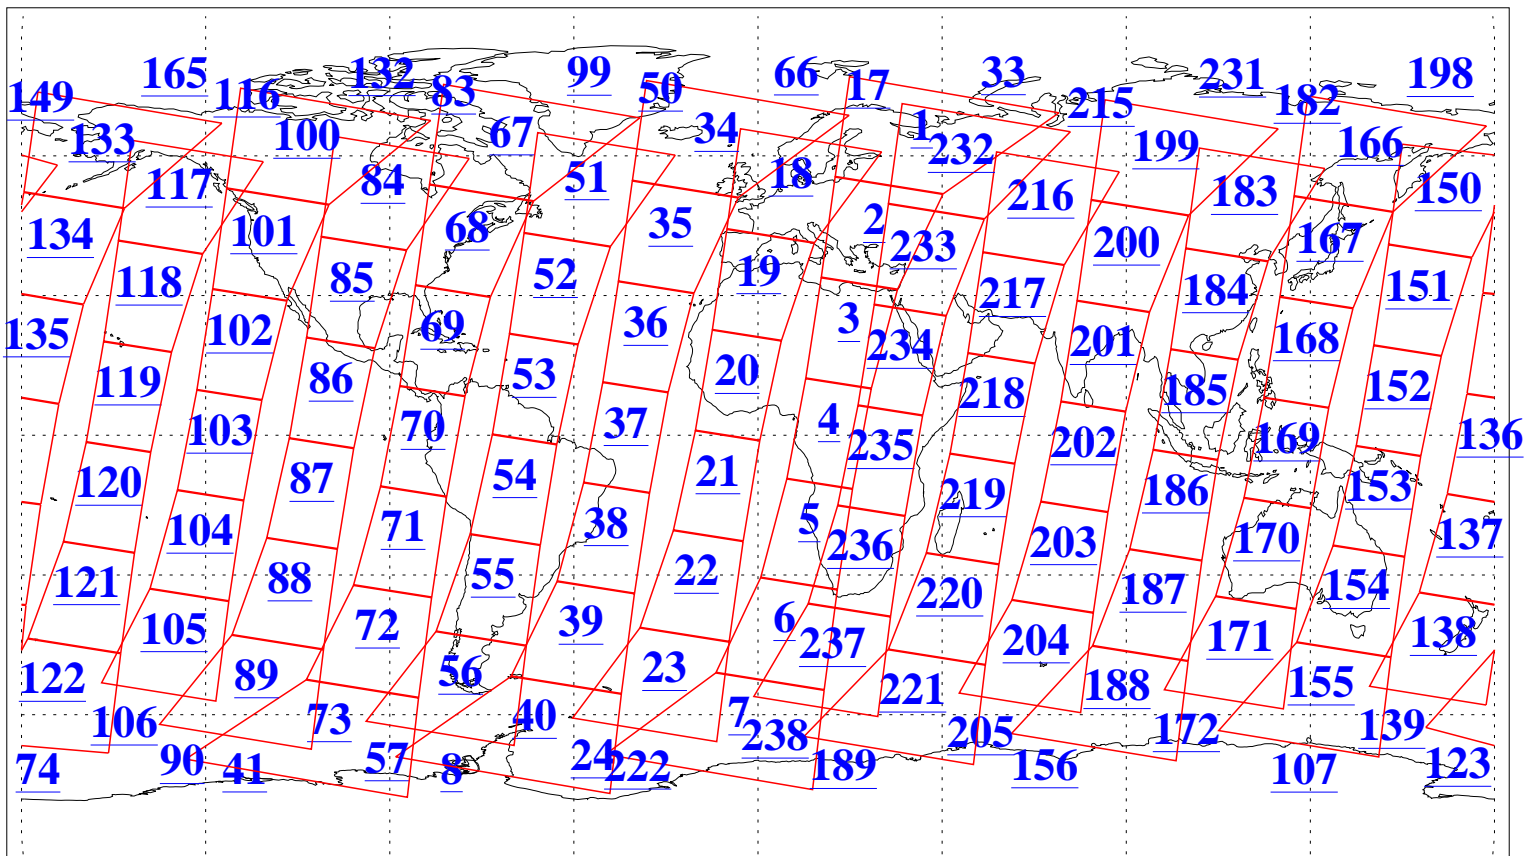

L1B Availability  
AMSU Granules: 240  
HSB Granules: 0  
AIRS Granules: 240

31 May 2008  
DoY 152  
Aqua Day 2219  
Granules: 1 to 120

Granules: 121 to 240

Legend: AMSU Available, HSB Available, AIRS Available

L1B Availability  
AMSU Granules: 240  
HSB Granules: 0  
AIRS Granules: 240

31 May 2008  
DoY 152  
Aqua Day 2219  
Ascending Granules

Descending Granules

Legend: AMSU Available, HSB Available, AIRS Available

L1B Availability  
 AMSU Granules: 240  
 HSB Granules: 0  
 AIRS Granules: 240

31 May 2008  
 DoY 152  
 Aqua Day 2219

Northern Hemisphere Granules

Southern Hemisphere Granules

Legend: AMSU Available, HSB Available, AIRS Available