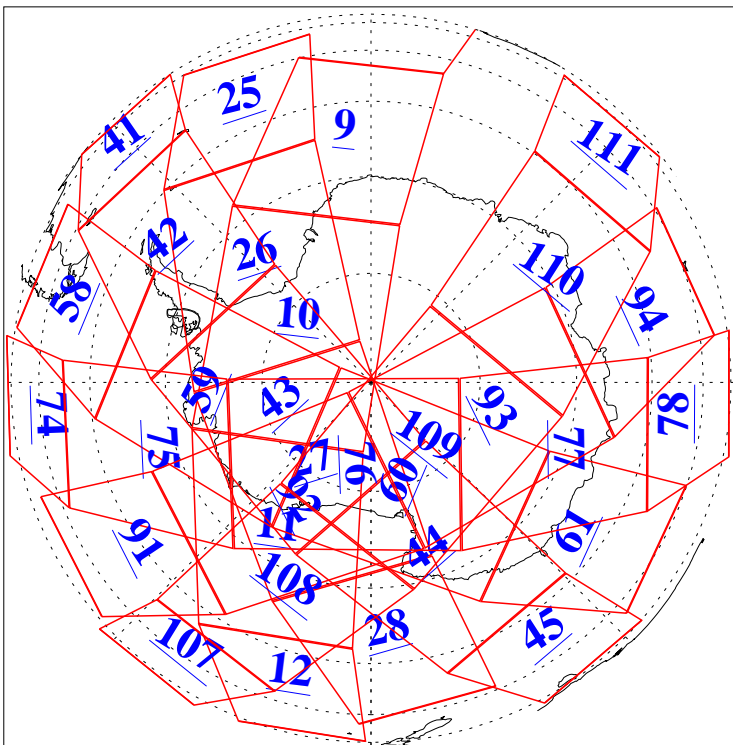

L1B Availability
AMSU Granules: 240
HSB Granules: 0
AIRS Granules: 240

29 May 2008
DoY 150
Aqua Day 2217
Granules: 1 to 120

Granules: 121 to 240

Legend: AMSU Available, HSB Available, AIRS Available

L1B Availability
AMSU Granules: 240
HSB Granules: 0
AIRS Granules: 240

29 May 2008
DoY 150
Aqua Day 2217
Ascending Granules

Descending Granules

Legend: AMSU Available, HSB Available, AIRS Available

L1B Availability
 AMSU Granules: 240
 HSB Granules: 0
 AIRS Granules: 240

29 May 2008
 DoY 150
 Aqua Day 2217

Northern Hemisphere Granules

Southern Hemisphere Granules

Legend: AMSU Available, HSB Available, AIRS Available