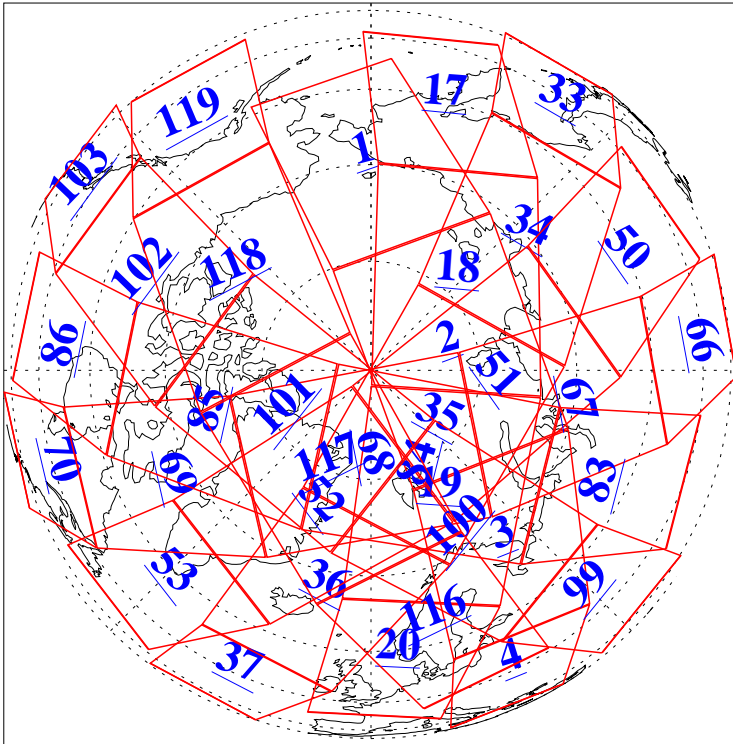

L1B Availability
AMSU Granules: 240
HSB Granules: 0
AIRS Granules: 240

29 May 2008
DoY 150
Aqua Day 2217
Granules: 1 to 120

Granules: 121 to 240

Legend: AMSU Available, HSB Available, AIRS Available

L1B Availability
AMSU Granules: 240
HSB Granules: 0
AIRS Granules: 240

29 May 2008
DoY 150
Aqua Day 2217
Ascending Granules

Descending Granules

Legend: AMSU Available, HSB Available, AIRS Available

L1B Availability
 AMSU Granules: 240
 HSB Granules: 0
 AIRS Granules: 240

29 May 2008
 DoY 150
 Aqua Day 2217

Northern Hemisphere Granules

Southern Hemisphere Granules

Legend: AMSU Available, HSB Available, AIRS Available