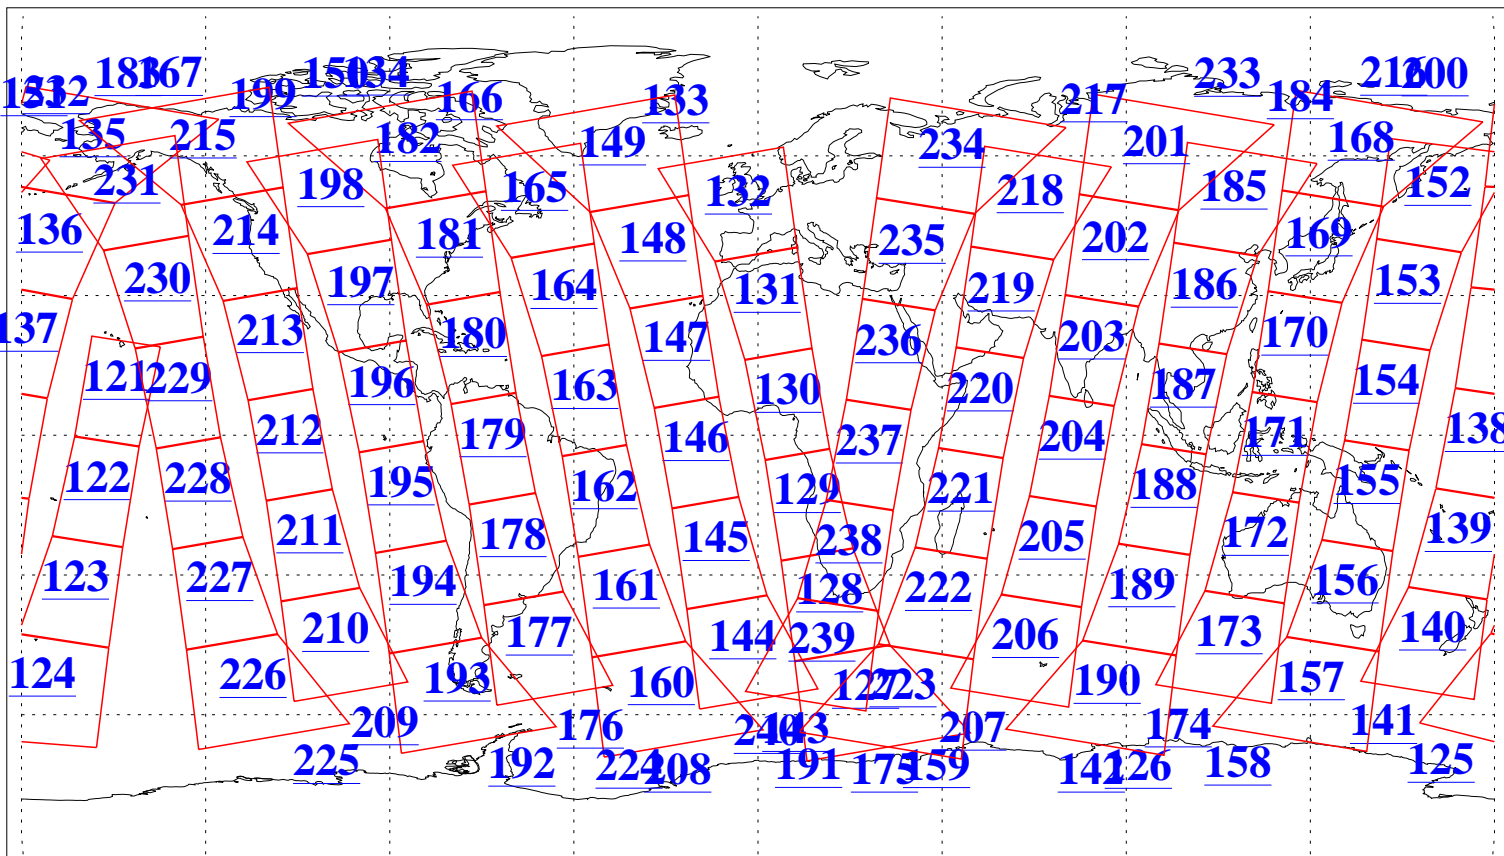

L1B Availability
AMSU Granules: 240
HSB Granules: 0
AIRS Granules: 240

29 May 2008
DoY 150
Aqua Day 2217
Granules: 1 to 120

Granules: 121 to 240

Legend: AMSU Available, HSB Available, AIRS Available

L1B Availability
AMSU Granules: 240
HSB Granules: 0
AIRS Granules: 240

29 May 2008
DoY 150
Aqua Day 2217
Ascending Granules

Descending Granules

Legend: AMSU Available, HSB Available, AIRS Available

L1B Availability
 AMSU Granules: 240
 HSB Granules: 0
 AIRS Granules: 240

29 May 2008
 DoY 150
 Aqua Day 2217

Northern Hemisphere Granules

Southern Hemisphere Granules

Legend: AMSU Available, HSB Available, AIRS Available