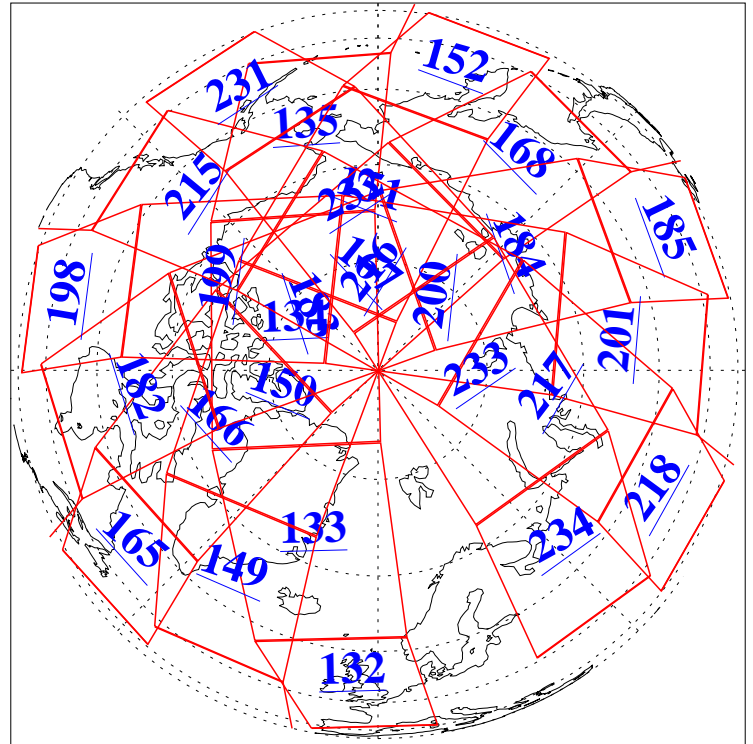

L1B Availability
AMSU Granules: 240
HSB Granules: 0
AIRS Granules: 240

29 May 2008
DoY 150
Aqua Day 2217
Granules: 1 to 120

Granules: 121 to 240

Legend: AMSU Available, HSB Available, AIRS Available

L1B Availability
AMSU Granules: 240
HSB Granules: 0
AIRS Granules: 240

29 May 2008
DoY 150
Aqua Day 2217
Ascending Granules

Descending Granules

Legend: AMSU Available, HSB Available, AIRS Available

L1B Availability
 AMSU Granules: 240
 HSB Granules: 0
 AIRS Granules: 240

29 May 2008
 DoY 150
 Aqua Day 2217

Northern Hemisphere Granules

Southern Hemisphere Granules

Legend: AMSU Available, HSB Available, AIRS Available