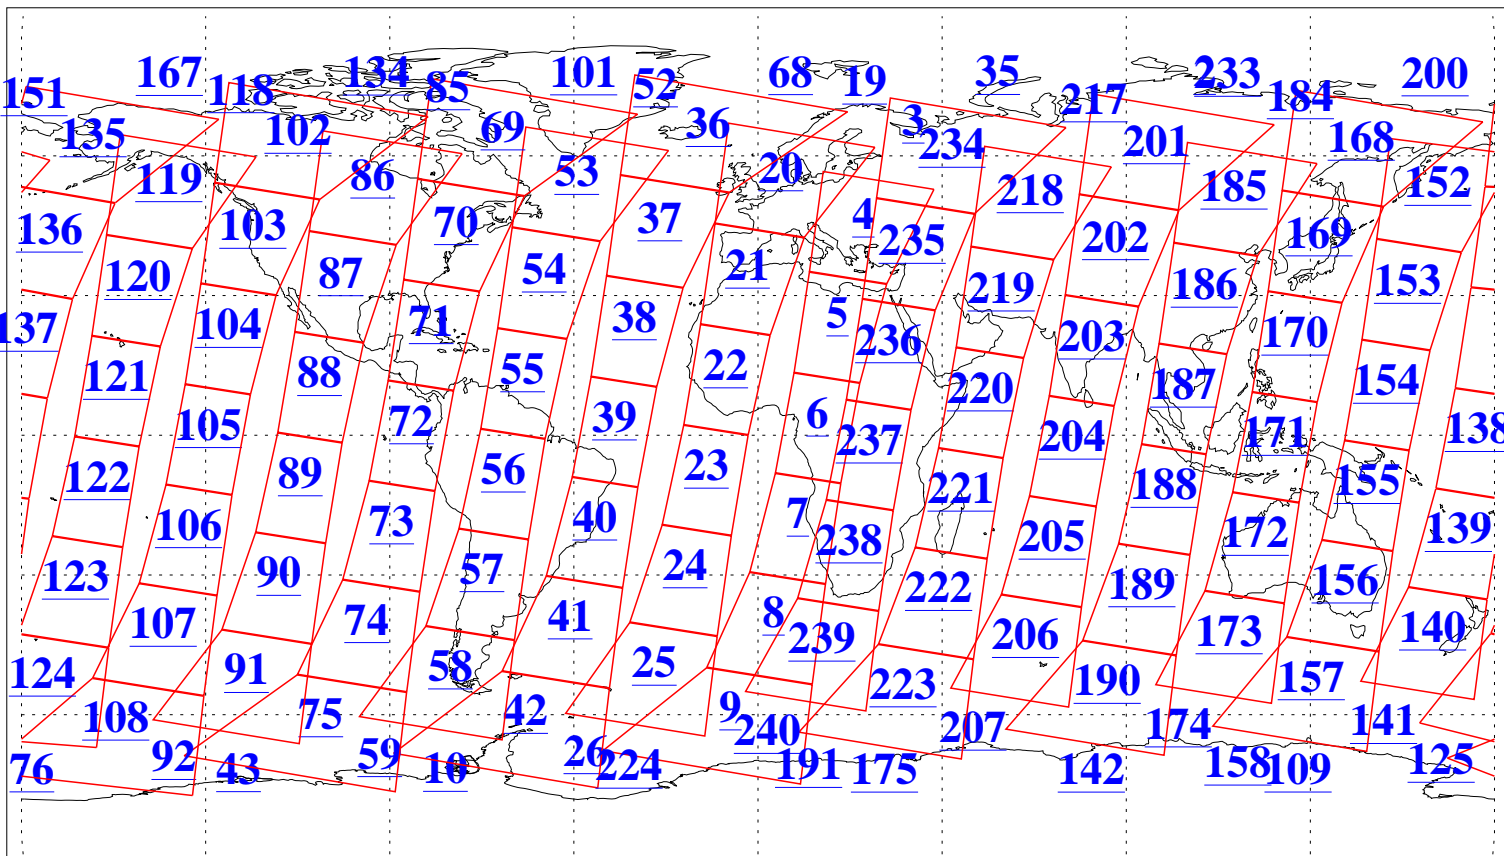

L1B Availability
AMSU Granules: 240
HSB Granules: 0
AIRS Granules: 240

29 May 2008
DoY 150
Aqua Day 2217
Granules: 1 to 120

Granules: 121 to 240

Legend: AMSU Available, HSB Available, AIRS Available

L1B Availability
AMSU Granules: 240
HSB Granules: 0
AIRS Granules: 240

29 May 2008
DoY 150
Aqua Day 2217
Ascending Granules

Descending Granules

Legend: AMSU Available, HSB Available, AIRS Available

L1B Availability
 AMSU Granules: 240
 HSB Granules: 0
 AIRS Granules: 240

29 May 2008
 DoY 150
 Aqua Day 2217

Northern Hemisphere Granules

Southern Hemisphere Granules

Legend: AMSU Available, HSB Available, AIRS Available