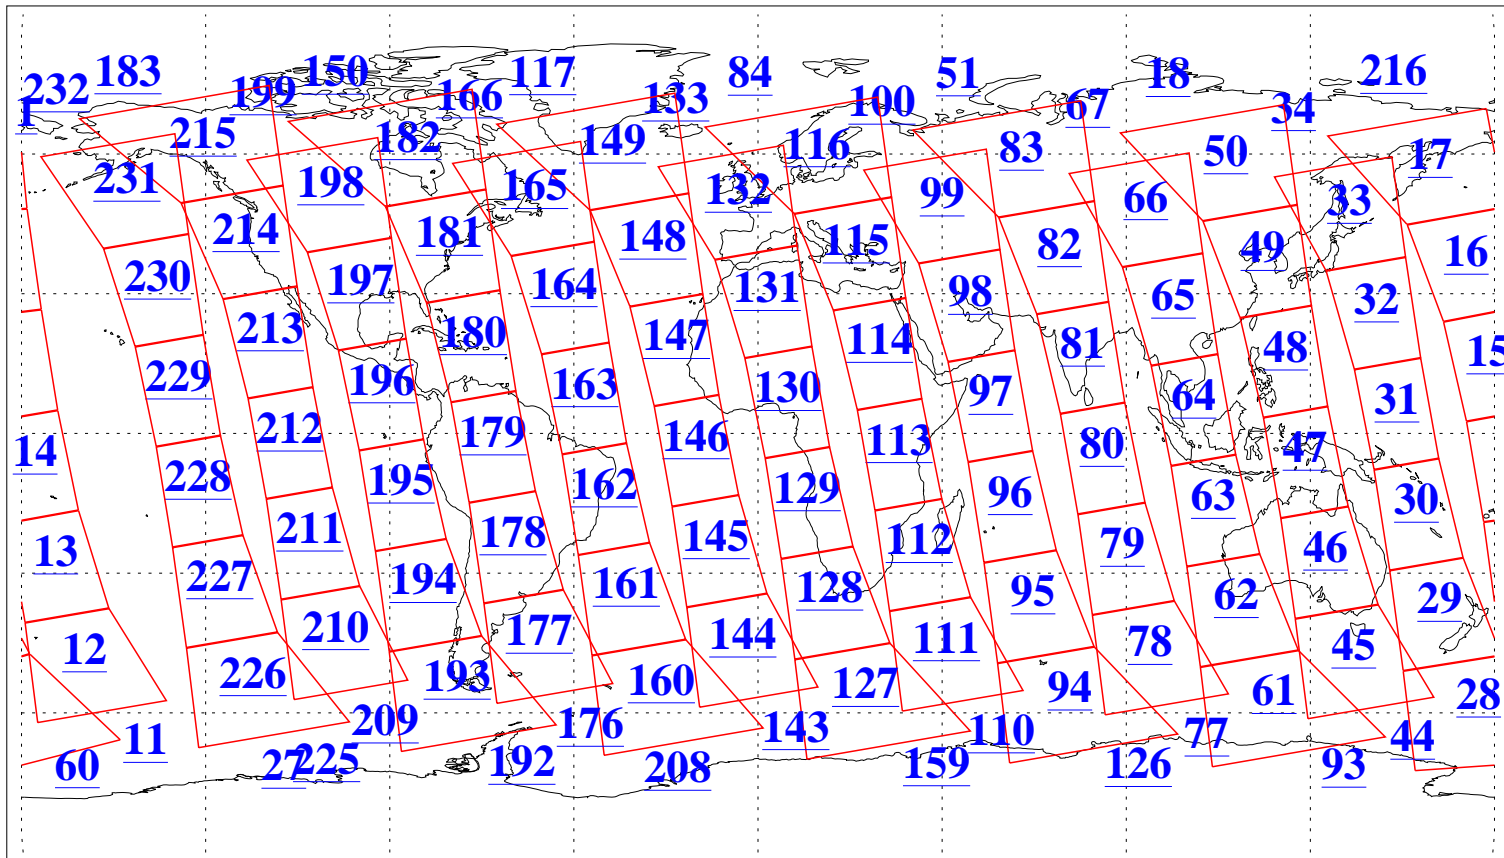

L1B Availability
AMSU Granules: 240
HSB Granules: 0
AIRS Granules: 240

29 May 2008
DoY 150
Aqua Day 2217
Granules: 1 to 120

Granules: 121 to 240

Legend: AMSU Available, HSB Available, AIRS Available

L1B Availability
AMSU Granules: 240
HSB Granules: 0
AIRS Granules: 240

29 May 2008
DoY 150
Aqua Day 2217
Ascending Granules

Descending Granules

Legend: AMSU Available, HSB Available, AIRS Available

L1B Availability
 AMSU Granules: 240
 HSB Granules: 0
 AIRS Granules: 240

29 May 2008
 DoY 150
 Aqua Day 2217

Northern Hemisphere Granules

Southern Hemisphere Granules

Legend: AMSU Available, HSB Available, AIRS Available