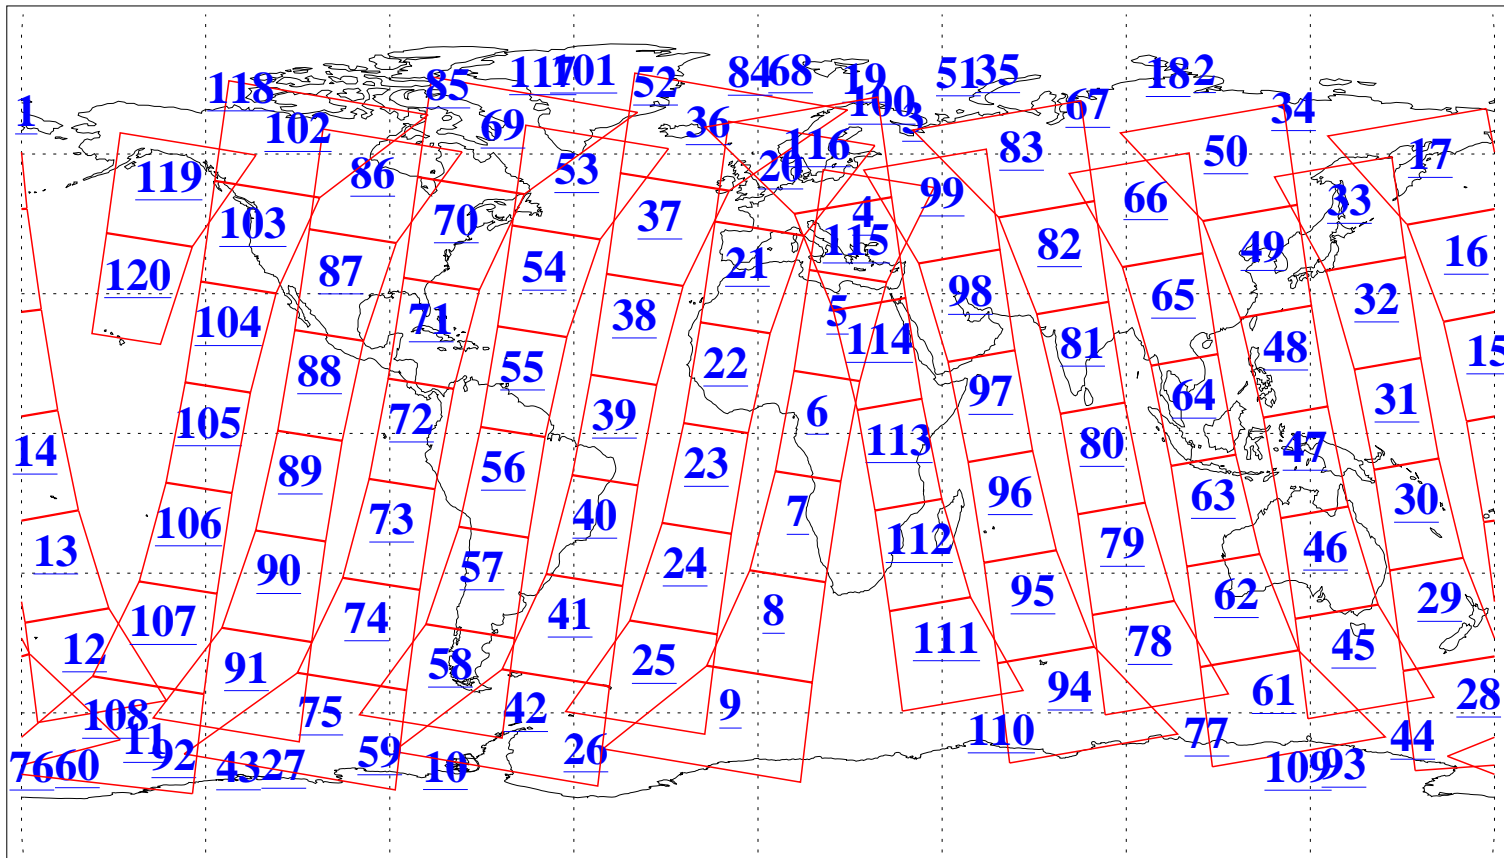

L1B Availability
AMSU Granules: 240
HSB Granules: 0
AIRS Granules: 240

29 May 2008
DoY 150
Aqua Day 2217
Granules: 1 to 120

Granules: 121 to 240

Legend: AMSU Available, HSB Available, AIRS Available

L1B Availability
AMSU Granules: 240
HSB Granules: 0
AIRS Granules: 240

29 May 2008
DoY 150
Aqua Day 2217
Ascending Granules

Descending Granules

Legend: AMSU Available, HSB Available, AIRS Available

L1B Availability
 AMSU Granules: 240
 HSB Granules: 0
 AIRS Granules: 240

29 May 2008
 DoY 150
 Aqua Day 2217

Northern Hemisphere Granules

Southern Hemisphere Granules

Legend: AMSU Available, HSB Available, AIRS Available