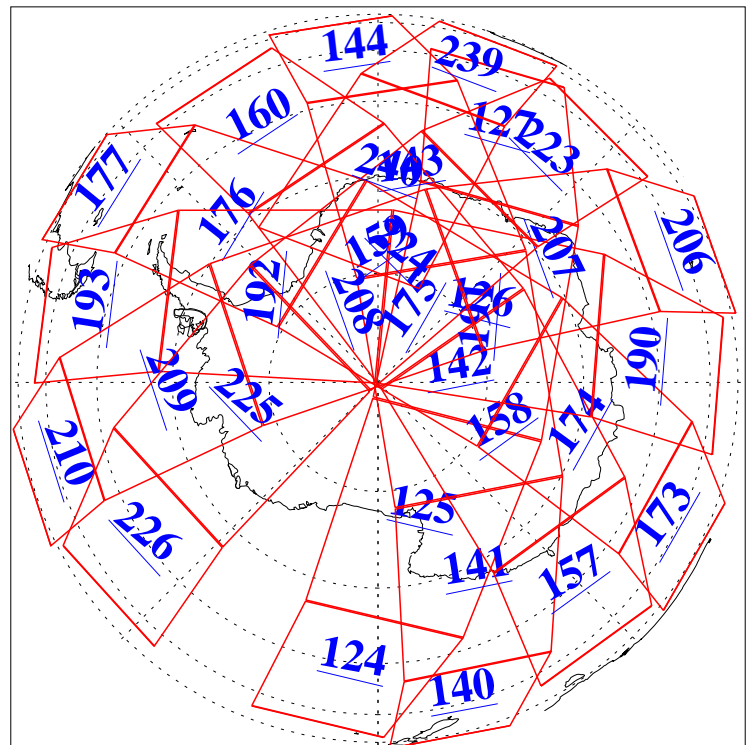

L1B Availability
AMSU Granules: 240
HSB Granules: 0
AIRS Granules: 240

29 May 2008
DoY 150
Aqua Day 2217
Granules: 1 to 120

Granules: 121 to 240

Legend: AMSU Available, HSB Available, AIRS Available

L1B Availability
AMSU Granules: 240
HSB Granules: 0
AIRS Granules: 240

29 May 2008
DoY 150
Aqua Day 2217
Ascending Granules

Descending Granules

Legend: AMSU Available, HSB Available, AIRS Available

L1B Availability
 AMSU Granules: 240
 HSB Granules: 0
 AIRS Granules: 240

29 May 2008
 DoY 150
 Aqua Day 2217

Northern Hemisphere Granules

Southern Hemisphere Granules

Legend: AMSU Available, HSB Available, AIRS Available