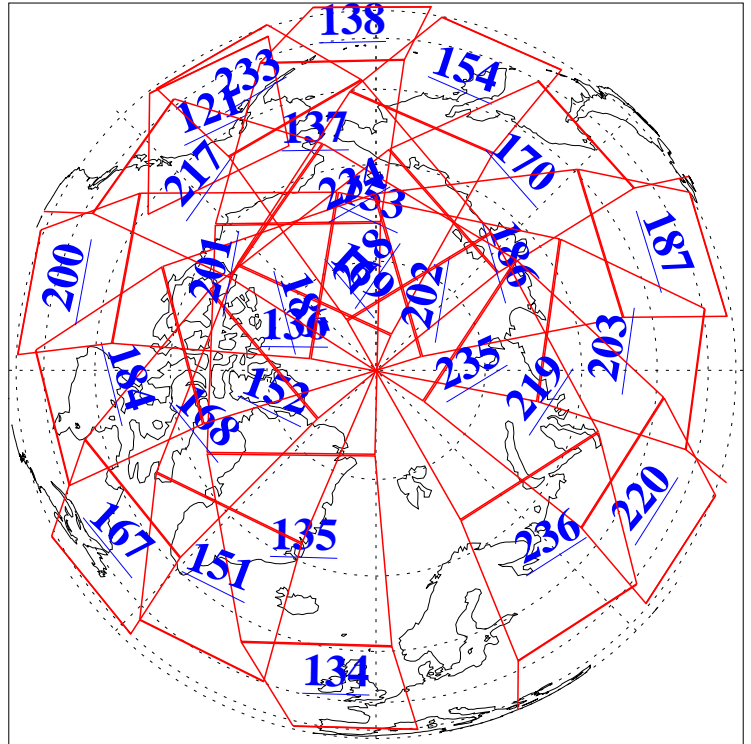

L1B Availability
AMSU Granules: 240
HSB Granules: 0
AIRS Granules: 240

27 May 2008
DoY 148
Aqua Day 2215
Granules: 1 to 120

Granules: 121 to 240

Legend: AMSU Available, HSB Available, AIRS Available

L1B Availability
AMSU Granules: 240
HSB Granules: 0
AIRS Granules: 240

27 May 2008
DoY 148
Aqua Day 2215
Ascending Granules

Descending Granules

Legend: AMSU Available, HSB Available, AIRS Available

L1B Availability
AMSU Granules: 240
HSB Granules: 0
AIRS Granules: 240

27 May 2008
DoY 148
Aqua Day 2215

Northern Hemisphere Granules

Southern Hemisphere Granules

Legend: AMSU Available, HSB Available, AIRS Available