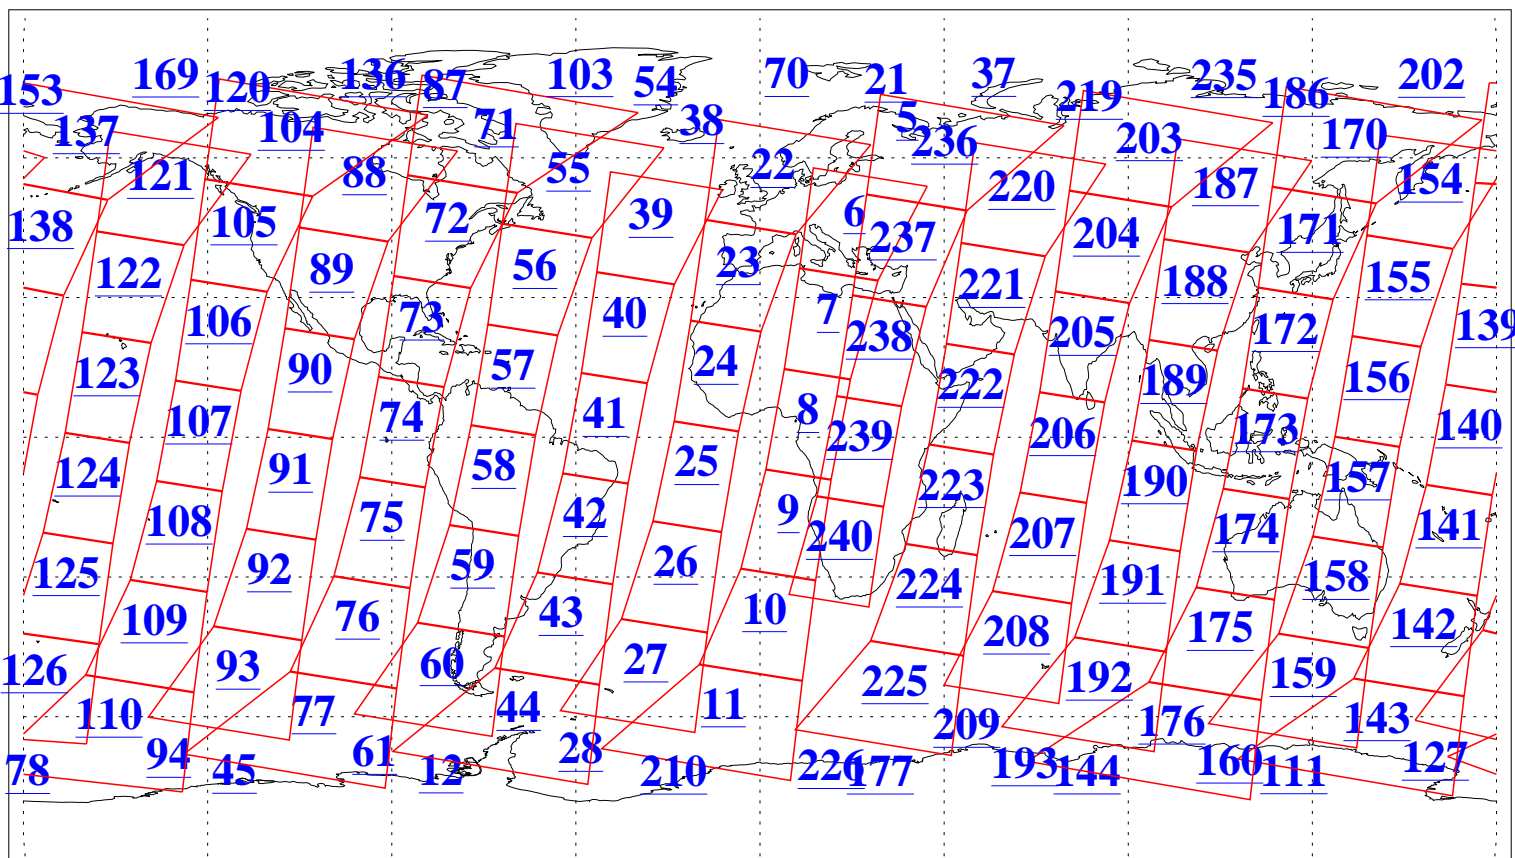

L1B Availability
AMSU Granules: 240
HSB Granules: 0
AIRS Granules: 240

27 May 2008
DoY 148
Aqua Day 2215
Granules: 1 to 120

Granules: 121 to 240

Legend: AMSU Available, HSB Available, AIRS Available

L1B Availability
AMSU Granules: 240
HSB Granules: 0
AIRS Granules: 240

27 May 2008
DoY 148
Aqua Day 2215
Ascending Granules

Descending Granules

Legend: AMSU Available, HSB Available, AIRS Available

L1B Availability
AMSU Granules: 240
HSB Granules: 0
AIRS Granules: 240

27 May 2008
DoY 148
Aqua Day 2215

Northern Hemisphere Granules

Southern Hemisphere Granules

Legend: AMSU Available, HSB Available, AIRS Available