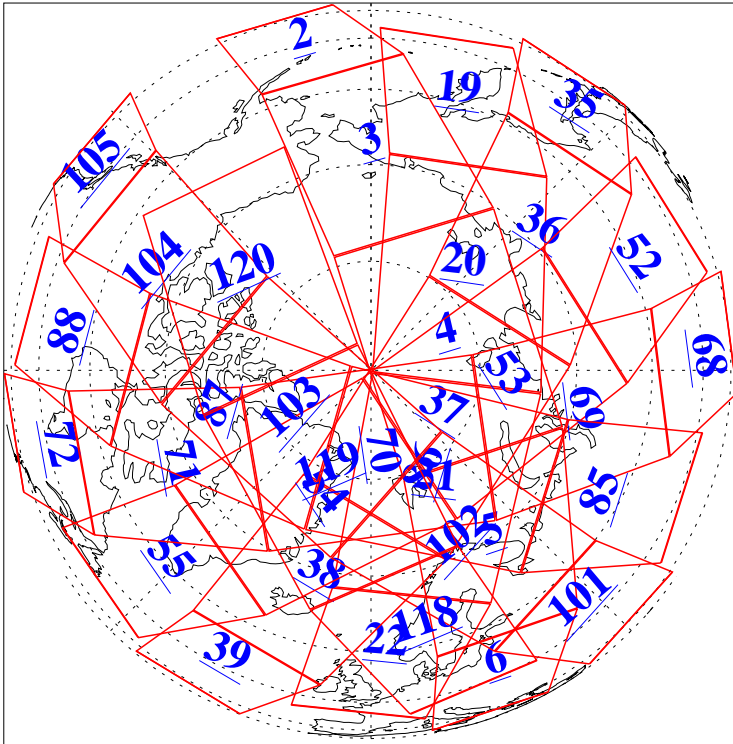

L1B Availability
AMSU Granules: 240
HSB Granules: 0
AIRS Granules: 240

27 May 2008
DoY 148
Aqua Day 2215
Granules: 1 to 120

Granules: 121 to 240

Legend: AMSU Available, HSB Available, AIRS Available

L1B Availability
AMSU Granules: 240
HSB Granules: 0
AIRS Granules: 240

27 May 2008
DoY 148
Aqua Day 2215
Ascending Granules

Descending Granules

Legend: AMSU Available, HSB Available, AIRS Available

L1B Availability
AMSU Granules: 240
HSB Granules: 0
AIRS Granules: 240

27 May 2008
DoY 148
Aqua Day 2215

Northern Hemisphere Granules

Southern Hemisphere Granules

Legend: AMSU Available, HSB Available, AIRS Available