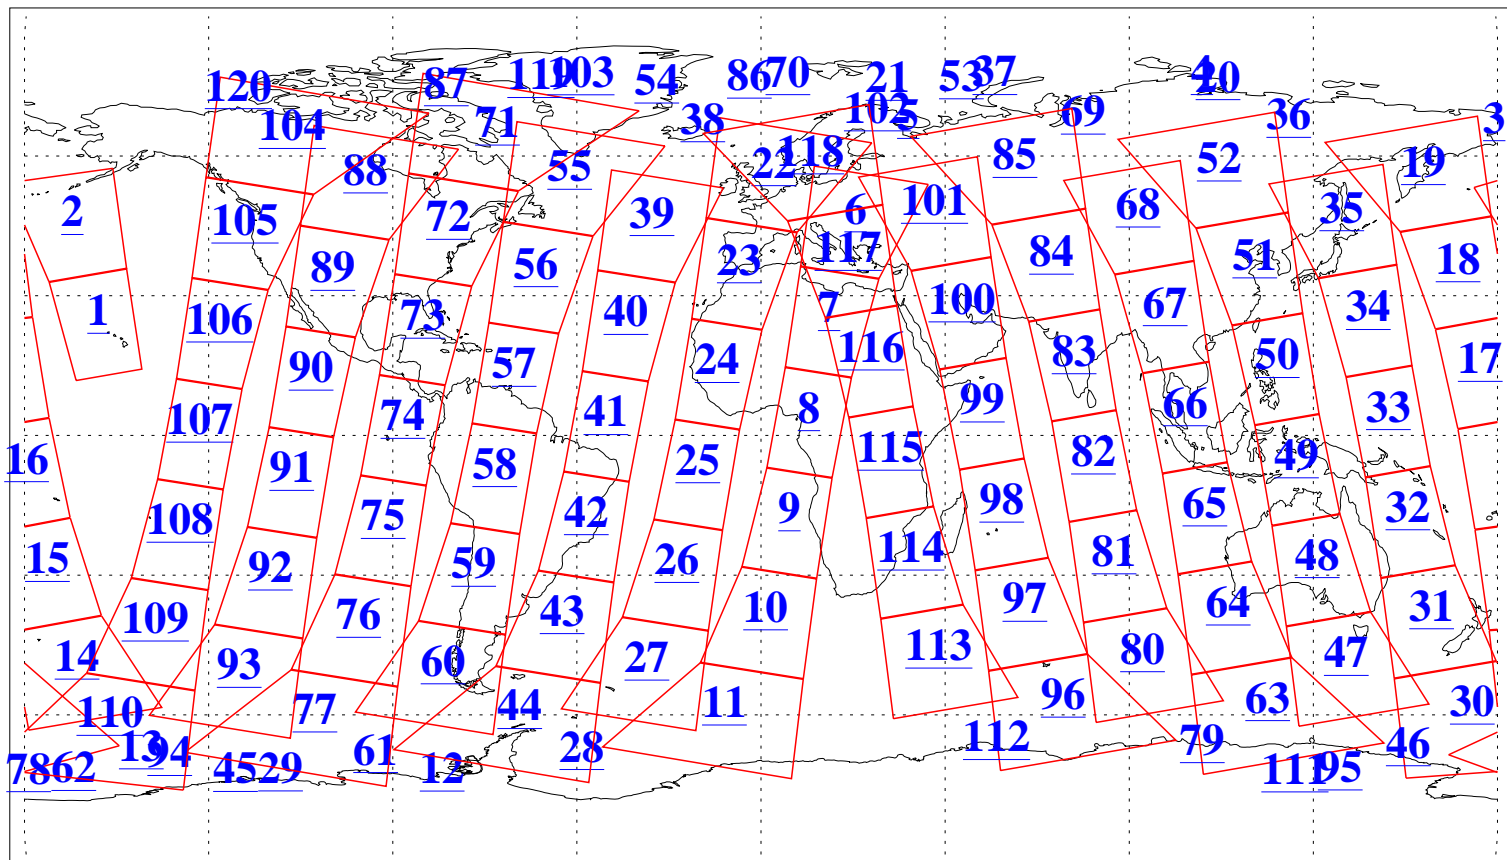

L1B Availability
AMSU Granules: 240
HSB Granules: 0
AIRS Granules: 240

27 May 2008
DoY 148
Aqua Day 2215
Granules: 1 to 120

Granules: 121 to 240

Legend: AMSU Available, HSB Available, AIRS Available

L1B Availability
AMSU Granules: 240
HSB Granules: 0
AIRS Granules: 240

27 May 2008
DoY 148
Aqua Day 2215
Ascending Granules

Descending Granules

Legend: AMSU Available, HSB Available, AIRS Available

L1B Availability
AMSU Granules: 240
HSB Granules: 0
AIRS Granules: 240

27 May 2008
DoY 148
Aqua Day 2215

Northern Hemisphere Granules

Southern Hemisphere Granules

Legend: AMSU Available, HSB Available, AIRS Available