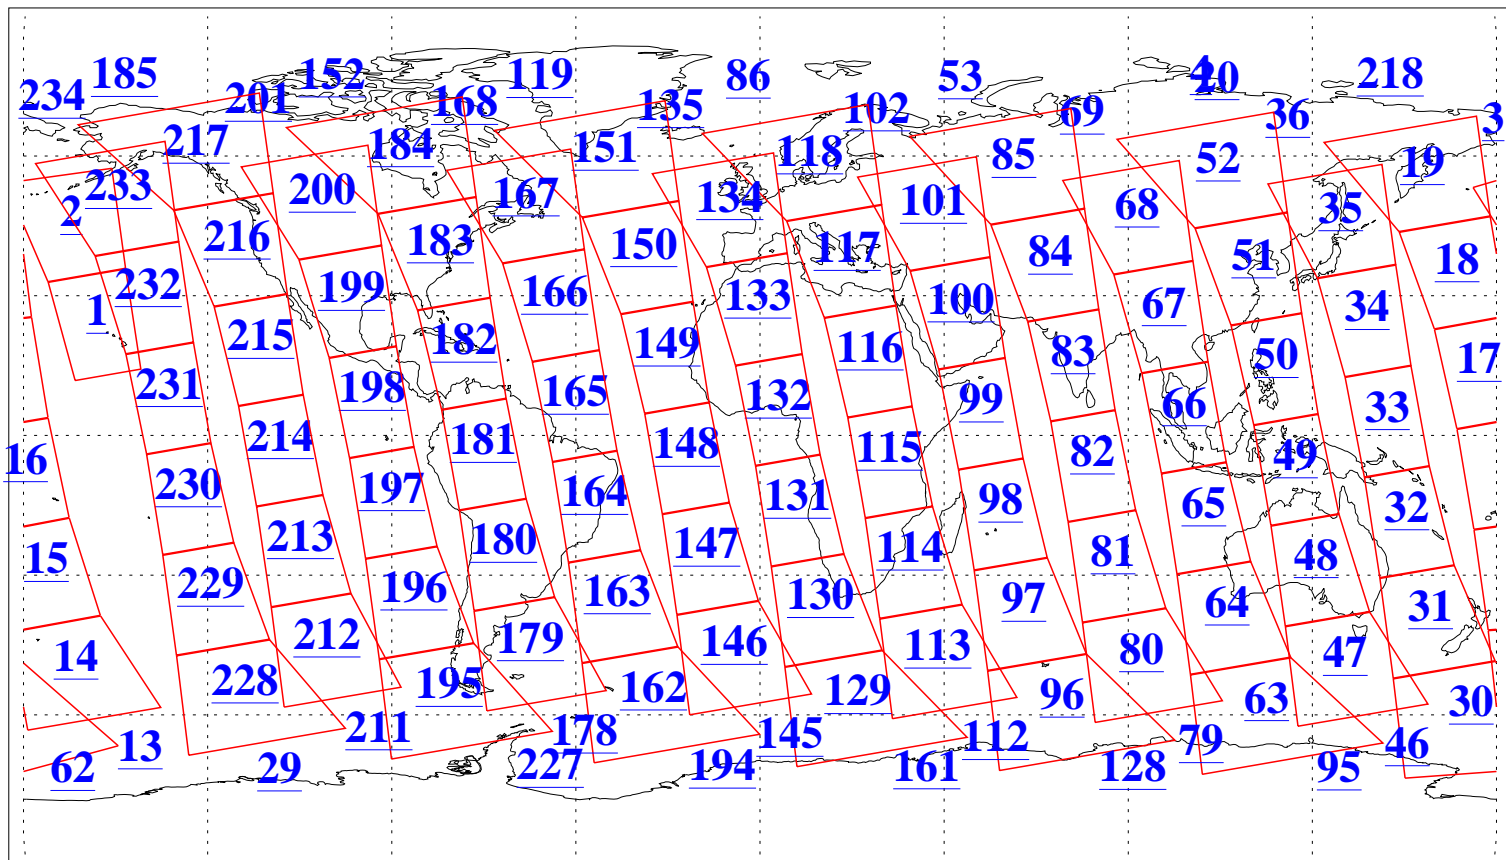

L1B Availability
AMSU Granules: 240
HSB Granules: 0
AIRS Granules: 240

27 May 2008
DoY 148
Aqua Day 2215
Granules: 1 to 120

Granules: 121 to 240

Legend: AMSU Available, HSB Available, AIRS Available

L1B Availability
AMSU Granules: 240
HSB Granules: 0
AIRS Granules: 240

27 May 2008
DoY 148
Aqua Day 2215
Ascending Granules

Descending Granules

Legend: AMSU Available, HSB Available, AIRS Available

L1B Availability
AMSU Granules: 240
HSB Granules: 0
AIRS Granules: 240

27 May 2008
DoY 148
Aqua Day 2215

Northern Hemisphere Granules

Southern Hemisphere Granules

Legend: AMSU Available, HSB Available, AIRS Available