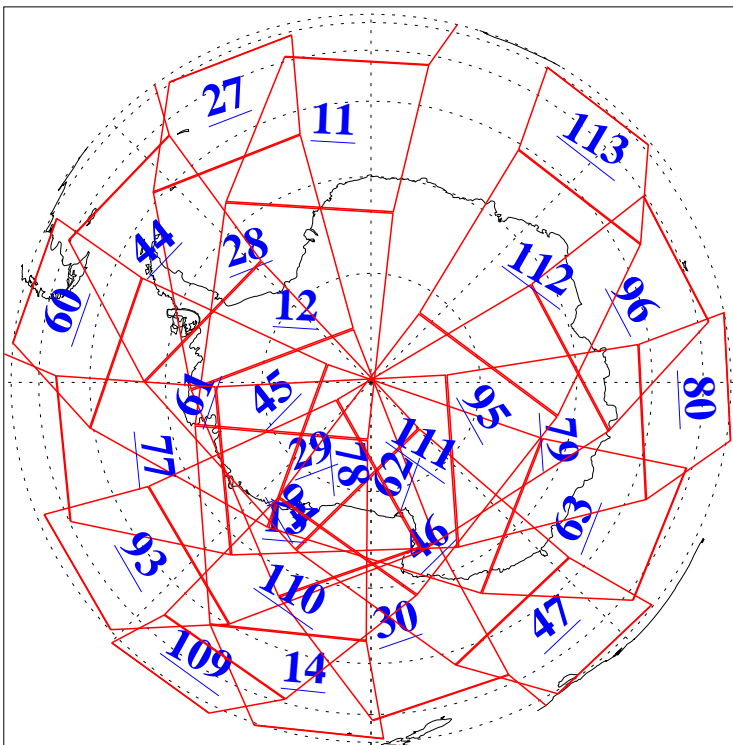

L1B Availability
AMSU Granules: 240
HSB Granules: 0
AIRS Granules: 240

27 May 2008
DoY 148
Aqua Day 2215
Granules: 1 to 120

Granules: 121 to 240

Legend: AMSU Available, HSB Available, AIRS Available

L1B Availability
AMSU Granules: 240
HSB Granules: 0
AIRS Granules: 240

27 May 2008
DoY 148
Aqua Day 2215
Ascending Granules

Descending Granules

Legend: AMSU Available, HSB Available, AIRS Available

L1B Availability
AMSU Granules: 240
HSB Granules: 0
AIRS Granules: 240

27 May 2008
DoY 148
Aqua Day 2215

Northern Hemisphere Granules

Southern Hemisphere Granules

Legend: AMSU Available, HSB Available, AIRS Available