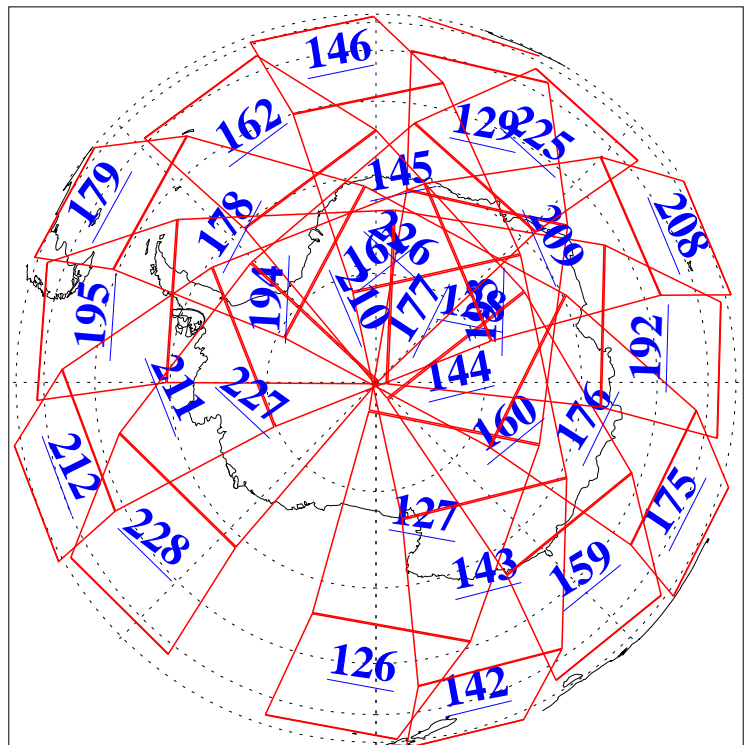

L1B Availability
AMSU Granules: 240
HSB Granules: 0
AIRS Granules: 240

27 May 2008
DoY 148
Aqua Day 2215
Granules: 1 to 120

Granules: 121 to 240

Legend: AMSU Available, HSB Available, AIRS Available

L1B Availability
AMSU Granules: 240
HSB Granules: 0
AIRS Granules: 240

27 May 2008
DoY 148
Aqua Day 2215
Ascending Granules

Descending Granules

Legend: AMSU Available, HSB Available, AIRS Available

L1B Availability
AMSU Granules: 240
HSB Granules: 0
AIRS Granules: 240

27 May 2008
DoY 148
Aqua Day 2215

Northern Hemisphere Granules

Southern Hemisphere Granules

Legend: AMSU Available, HSB Available, AIRS Available