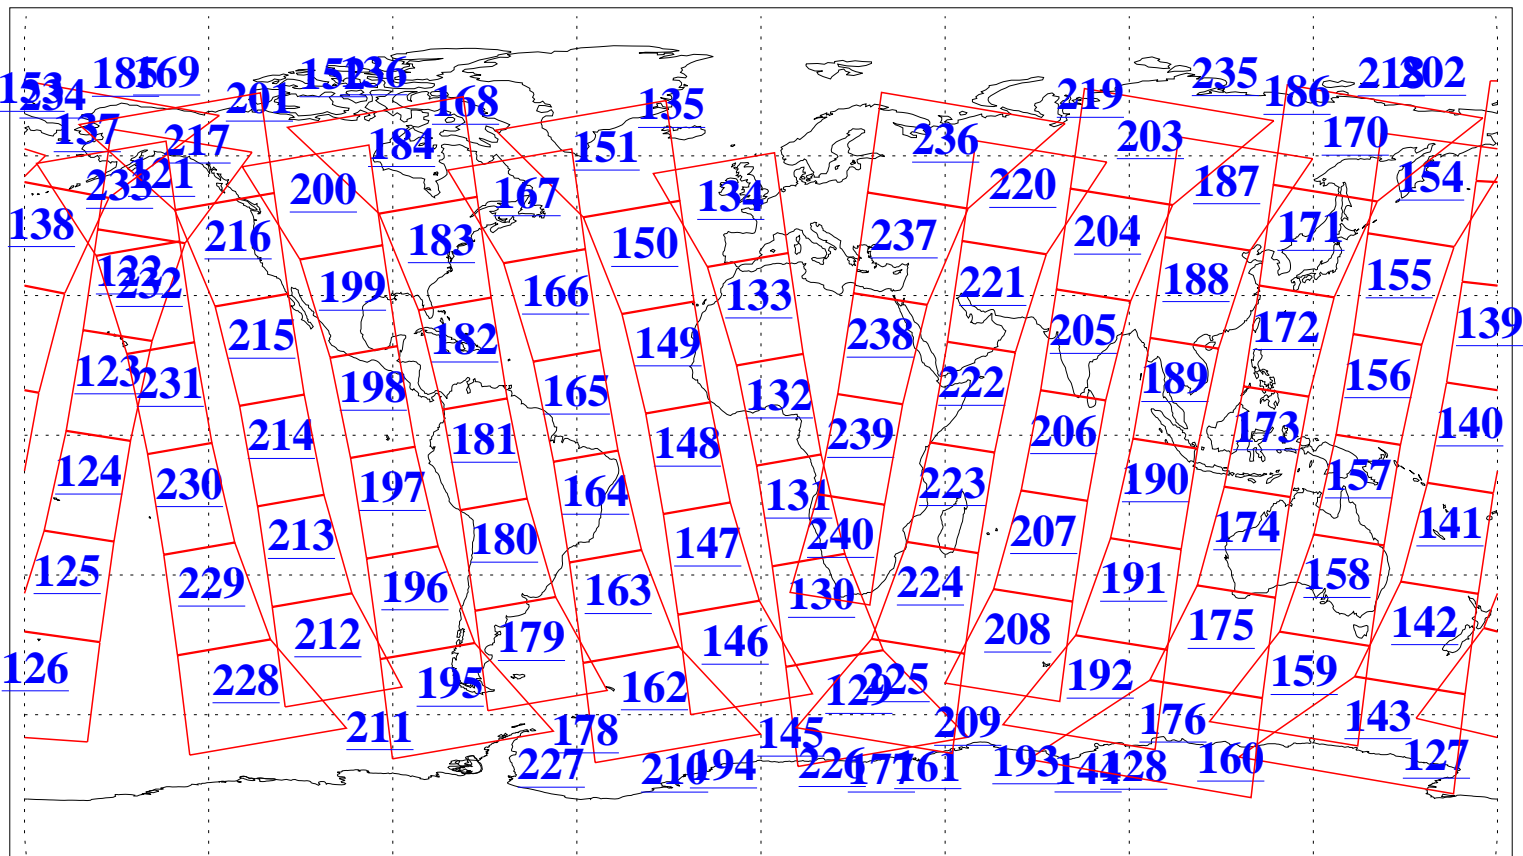

L1B Availability
AMSU Granules: 240
HSB Granules: 0
AIRS Granules: 240

27 May 2008
DoY 148
Aqua Day 2215
Granules: 1 to 120

Granules: 121 to 240

Legend: AMSU Available, HSB Available, AIRS Available

L1B Availability
AMSU Granules: 240
HSB Granules: 0
AIRS Granules: 240

27 May 2008
DoY 148
Aqua Day 2215
Ascending Granules

Descending Granules

Legend: AMSU Available, HSB Available, AIRS Available

L1B Availability
AMSU Granules: 240
HSB Granules: 0
AIRS Granules: 240

27 May 2008
DoY 148
Aqua Day 2215

Northern Hemisphere Granules

Southern Hemisphere Granules

Legend: AMSU Available, HSB Available, AIRS Available