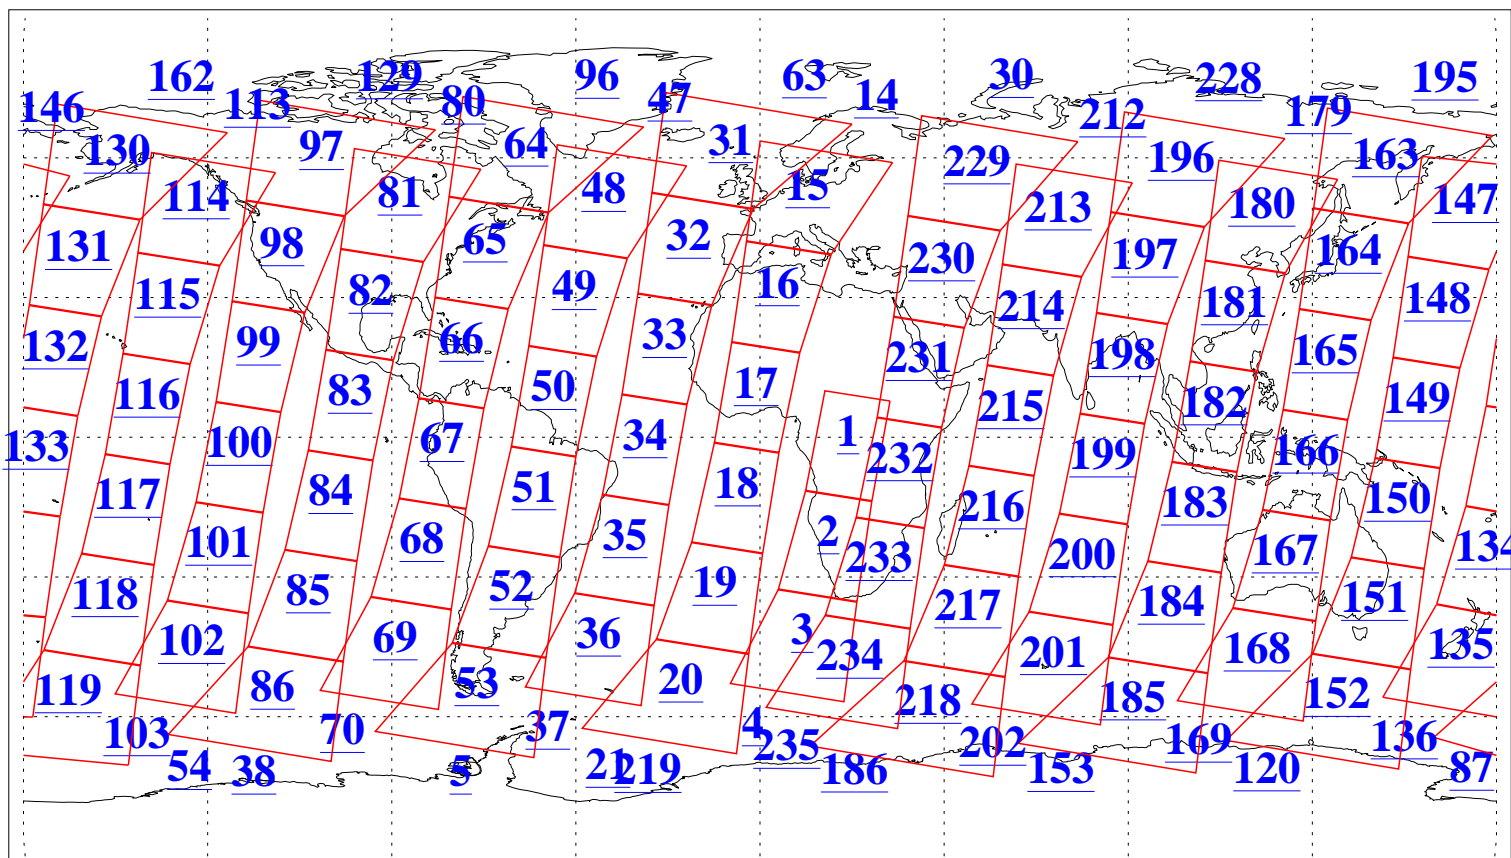

L1B Availability
AMSU Granules: 240
HSB Granules: 0
AIRS Granules: 240

26 May 2008
DoY 147
Aqua Day 2214
Granules: 1 to 120

Granules: 121 to 240

Legend: AMSU Available, HSB Available, AIRS Available

L1B Availability
AMSU Granules: 240
HSB Granules: 0
AIRS Granules: 240

26 May 2008
DoY 147
Aqua Day 2214
Ascending Granules

Descending Granules

Legend: AMSU Available, HSB Available, AIRS Available

L1B Availability
 AMSU Granules: 240
 HSB Granules: 0
 AIRS Granules: 240

26 May 2008
 DoY 147
 Aqua Day 2214

Northern Hemisphere Granules

Southern Hemisphere Granules

Legend: AMSU Available, HSB Available, AIRS Available