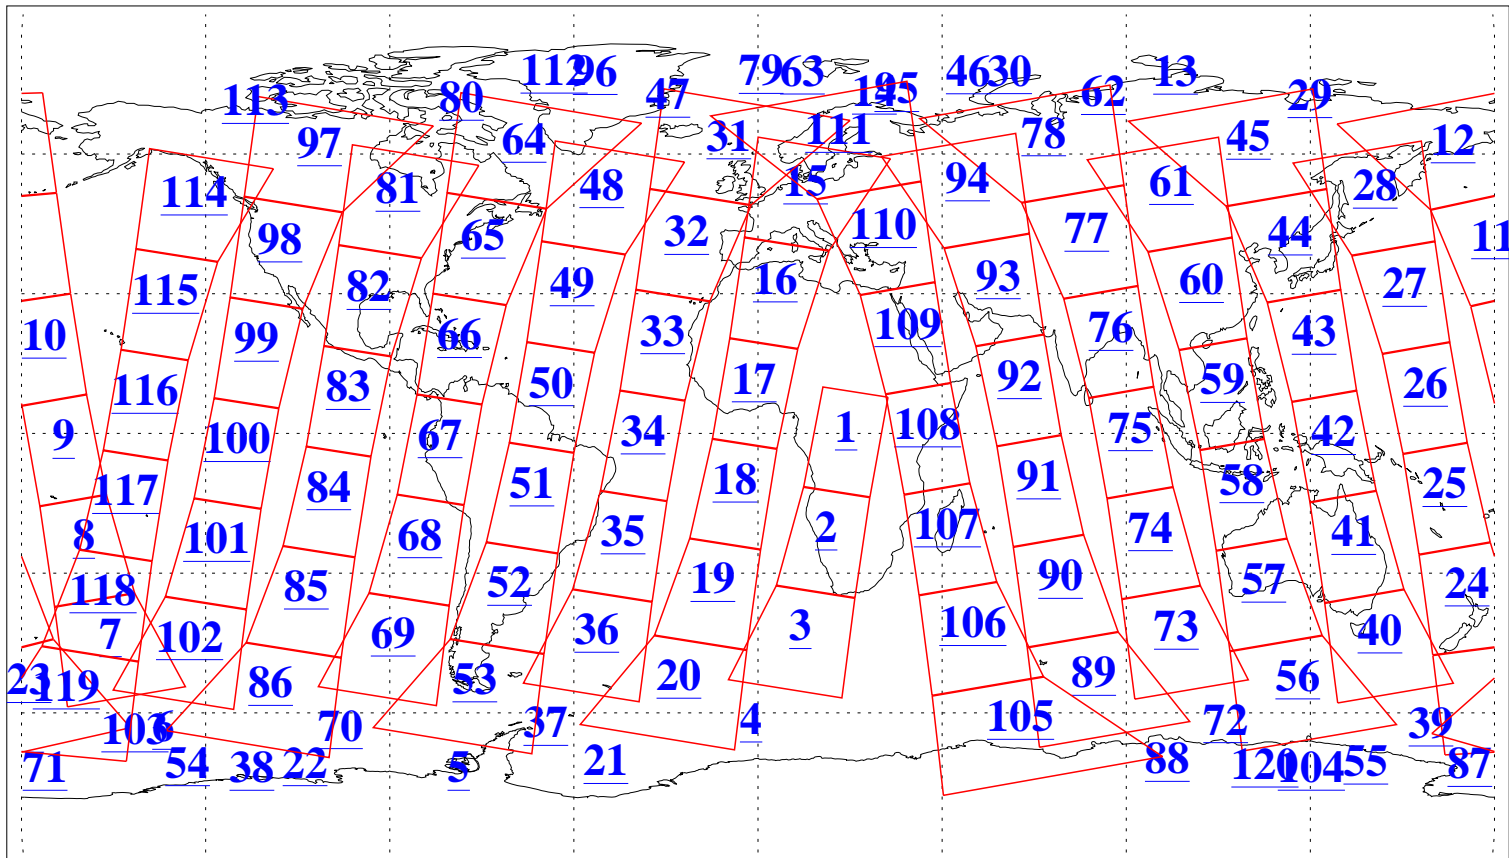

L1B Availability
AMSU Granules: 240
HSB Granules: 0
AIRS Granules: 240

26 May 2008
DoY 147
Aqua Day 2214
Granules: 1 to 120

Granules: 121 to 240

Legend: AMSU Available, HSB Available, AIRS Available

L1B Availability
AMSU Granules: 240
HSB Granules: 0
AIRS Granules: 240

26 May 2008
DoY 147
Aqua Day 2214
Ascending Granules

Descending Granules

Legend: AMSU Available, HSB Available, AIRS Available

L1B Availability
 AMSU Granules: 240
 HSB Granules: 0
 AIRS Granules: 240

26 May 2008
 DoY 147
 Aqua Day 2214

Northern Hemisphere Granules

Southern Hemisphere Granules

Legend: AMSU Available, HSB Available, AIRS Available