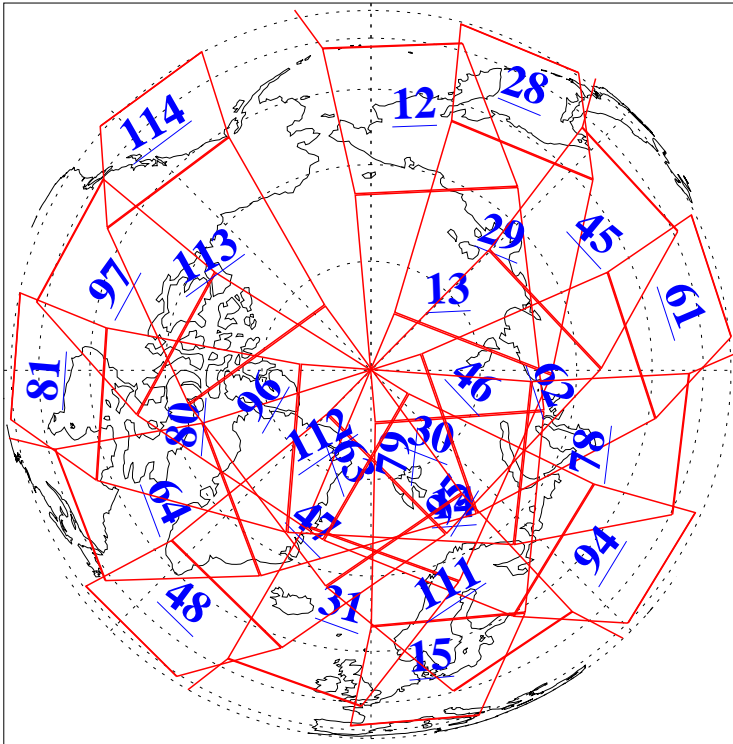

L1B Availability
AMSU Granules: 240
HSB Granules: 0
AIRS Granules: 240

26 May 2008
DoY 147
Aqua Day 2214
Granules: 1 to 120

Granules: 121 to 240

Legend: AMSU Available, HSB Available, AIRS Available

L1B Availability
AMSU Granules: 240
HSB Granules: 0
AIRS Granules: 240

26 May 2008
DoY 147
Aqua Day 2214
Ascending Granules

Descending Granules

Legend: AMSU Available, HSB Available, AIRS Available

L1B Availability
 AMSU Granules: 240
 HSB Granules: 0
 AIRS Granules: 240

26 May 2008
 DoY 147
 Aqua Day 2214

Northern Hemisphere Granules

Southern Hemisphere Granules

Legend: AMSU Available, HSB Available, AIRS Available