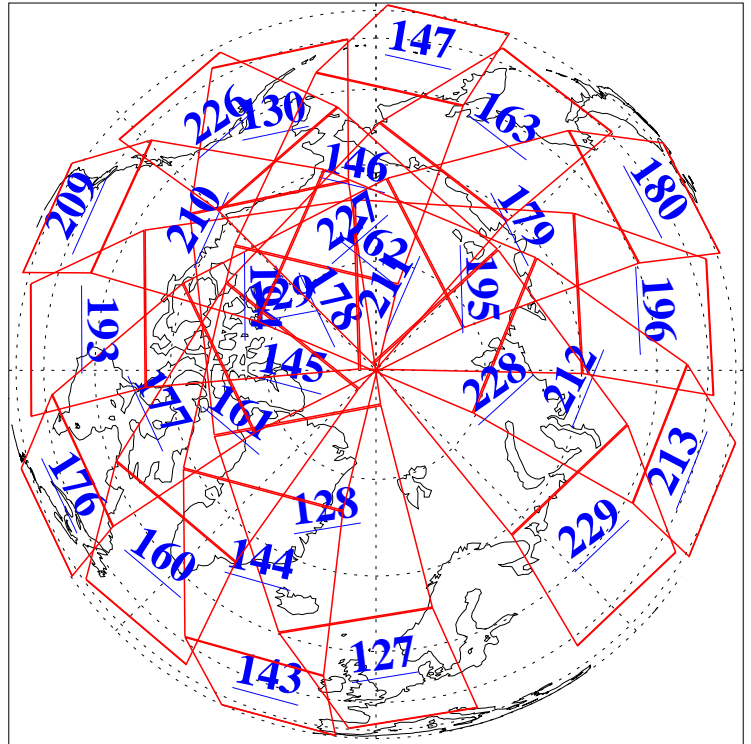

26 May 2008
DoY 147
Aqua Day 2214
Ascending Granules

Descending Granules

Legend: AMSU Available, HSB Available, AIRS Available

L1B Availability
 AMSU Granules: 240
 HSB Granules: 0
 AIRS Granules: 240

26 May 2008
 DoY 147
 Aqua Day 2214

Northern Hemisphere Granules

Southern Hemisphere Granules

Legend: AMSU Available, HSB Available, AIRS Available