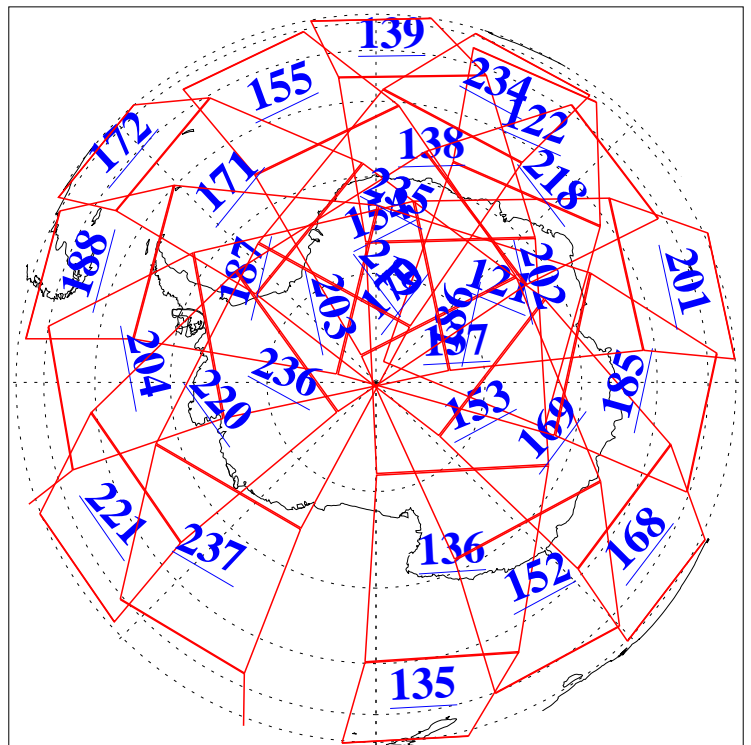

L1B Availability
AMSU Granules: 240
HSB Granules: 0
AIRS Granules: 240

26 May 2008
DoY 147
Aqua Day 2214
Granules: 1 to 120

Granules: 121 to 240

Legend: AMSU Available, HSB Available, AIRS Available

L1B Availability
AMSU Granules: 240
HSB Granules: 0
AIRS Granules: 240

26 May 2008
DoY 147
Aqua Day 2214
Ascending Granules

Descending Granules

Legend: AMSU Available, HSB Available, AIRS Available

L1B Availability
 AMSU Granules: 240
 HSB Granules: 0
 AIRS Granules: 240

26 May 2008
 DoY 147
 Aqua Day 2214

Northern Hemisphere Granules

Southern Hemisphere Granules

Legend: AMSU Available, HSB Available, AIRS Available