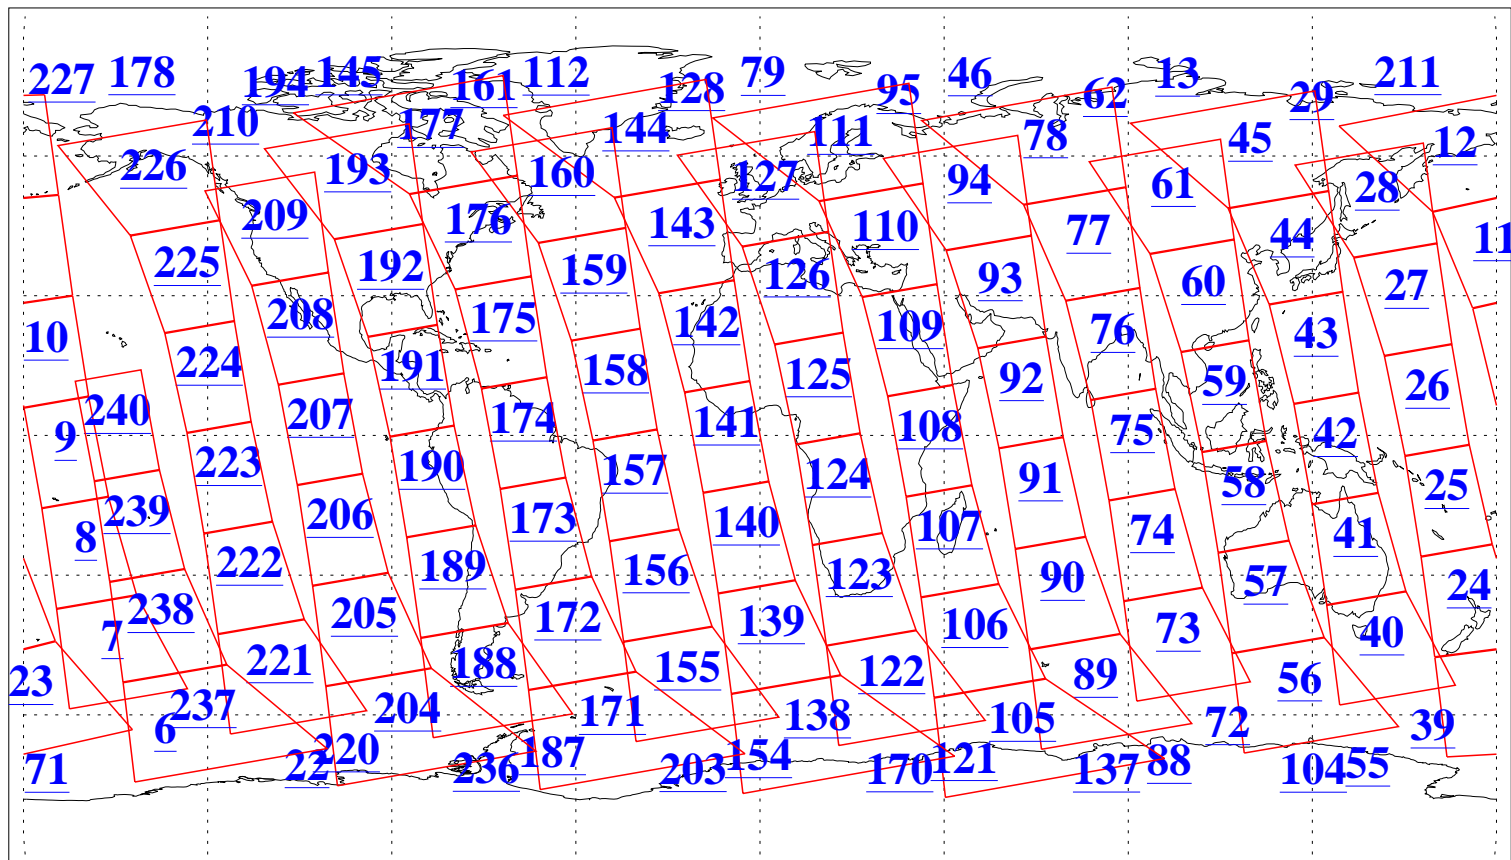

L1B Availability
AMSU Granules: 240
HSB Granules: 0
AIRS Granules: 240

26 May 2008
DoY 147
Aqua Day 2214
Granules: 1 to 120

Granules: 121 to 240

Legend: AMSU Available, HSB Available, AIRS Available

L1B Availability
AMSU Granules: 240
HSB Granules: 0
AIRS Granules: 240

26 May 2008
DoY 147
Aqua Day 2214
Ascending Granules

Descending Granules

Legend: AMSU Available, HSB Available, AIRS Available

L1B Availability
 AMSU Granules: 240
 HSB Granules: 0
 AIRS Granules: 240

26 May 2008
 DoY 147
 Aqua Day 2214

Northern Hemisphere Granules

Southern Hemisphere Granules

Legend: AMSU Available, HSB Available, AIRS Available