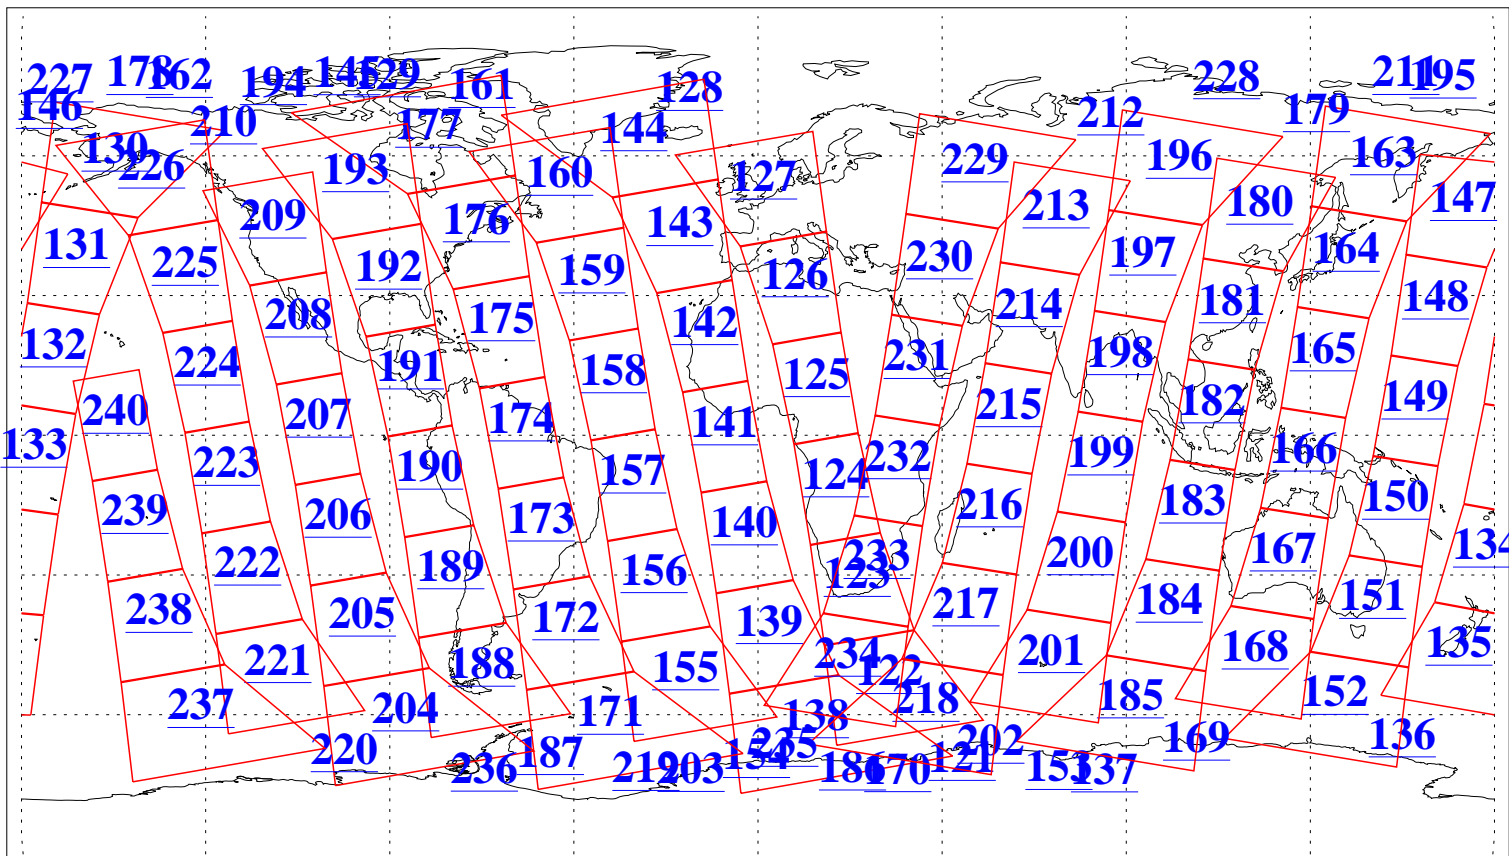

L1B Availability
AMSU Granules: 240
HSB Granules: 0
AIRS Granules: 240

26 May 2008
DoY 147
Aqua Day 2214
Granules: 1 to 120

Granules: 121 to 240

Legend: AMSU Available, HSB Available, AIRS Available

L1B Availability
AMSU Granules: 240
HSB Granules: 0
AIRS Granules: 240

26 May 2008
DoY 147
Aqua Day 2214
Ascending Granules

Descending Granules

Legend: AMSU Available, HSB Available, AIRS Available

L1B Availability
 AMSU Granules: 240
 HSB Granules: 0
 AIRS Granules: 240

26 May 2008
 DoY 147
 Aqua Day 2214

Northern Hemisphere Granules

Southern Hemisphere Granules

Legend: AMSU Available, HSB Available, AIRS Available