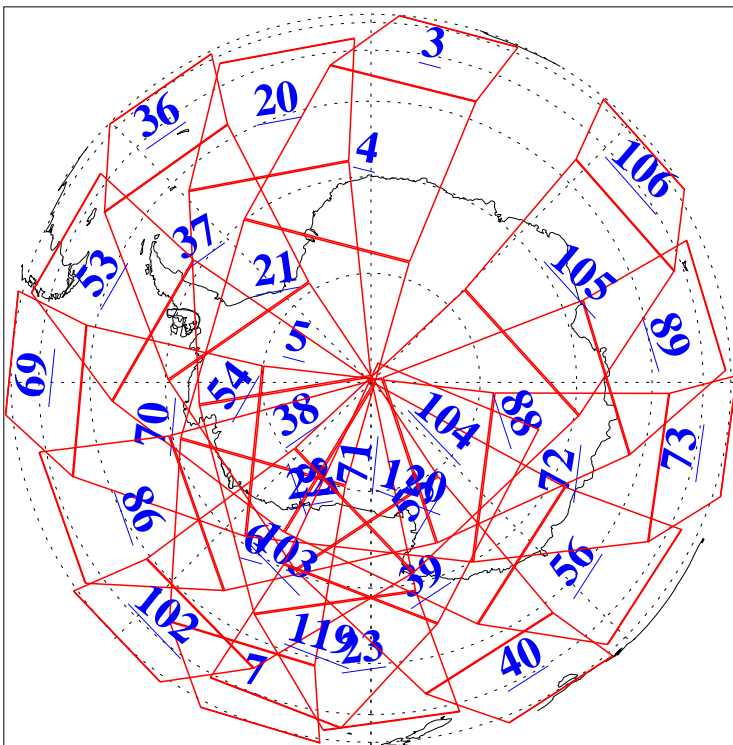

L1B Availability
AMSU Granules: 240
HSB Granules: 0
AIRS Granules: 240

26 May 2008
DoY 147
Aqua Day 2214
Granules: 1 to 120

Granules: 121 to 240

Legend: AMSU Available, HSB Available, AIRS Available

L1B Availability
AMSU Granules: 240
HSB Granules: 0
AIRS Granules: 240

26 May 2008
DoY 147
Aqua Day 2214
Ascending Granules

Descending Granules

Legend: AMSU Available, HSB Available, AIRS Available

L1B Availability
 AMSU Granules: 240
 HSB Granules: 0
 AIRS Granules: 240

26 May 2008
 DoY 147
 Aqua Day 2214

Northern Hemisphere Granules

Southern Hemisphere Granules

Legend: AMSU Available, HSB Available, AIRS Available