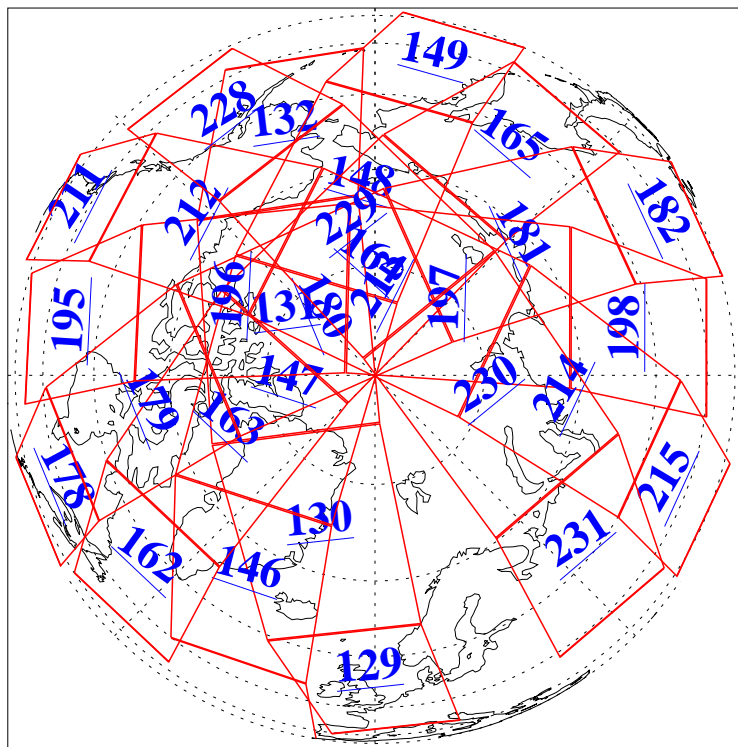

L1B Availability  
AMSU Granules: 240  
HSB Granules: 0  
AIRS Granules: 240

24 May 2008  
DoY 145  
Aqua Day 2212  
Granules: 1 to 120

Granules: 121 to 240

Legend: AMSU Available, HSB Available, AIRS Available

L1B Availability  
AMSU Granules: 240  
HSB Granules: 0  
AIRS Granules: 240

24 May 2008  
DoY 145  
Aqua Day 2212

Ascending Granules

Descending Granules

Legend: AMSU Available, HSB Available, AIRS Available

L1B Availability  
 AMSU Granules: 240  
 HSB Granules: 0  
 AIRS Granules: 240

24 May 2008  
 DoY 145  
 Aqua Day 2212

Northern Hemisphere Granules

Southern Hemisphere Granules

Legend: AMSU Available, HSB Available, AIRS Available