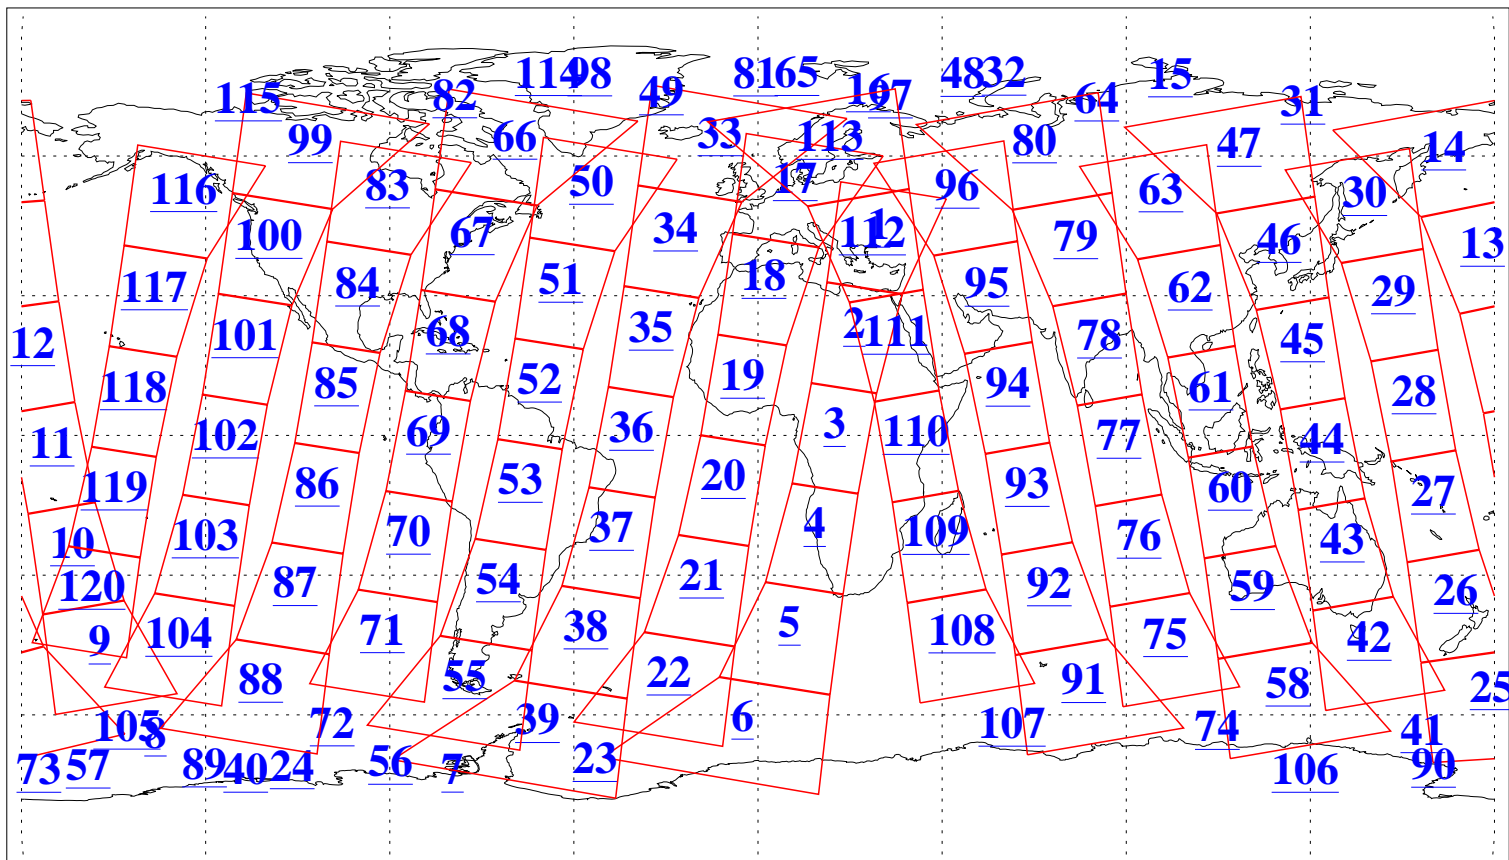

L1B Availability  
AMSU Granules: 240  
HSB Granules: 0  
AIRS Granules: 240

24 May 2008  
DoY 145  
Aqua Day 2212  
Granules: 1 to 120

Granules: 121 to 240

Legend: AMSU Available, HSB Available, AIRS Available

L1B Availability  
AMSU Granules: 240  
HSB Granules: 0  
AIRS Granules: 240

24 May 2008  
DoY 145  
Aqua Day 2212

Ascending Granules

Descending Granules

Legend: AMSU Available, HSB Available, AIRS Available

L1B Availability  
 AMSU Granules: 240  
 HSB Granules: 0  
 AIRS Granules: 240

24 May 2008  
 DoY 145  
 Aqua Day 2212

Northern Hemisphere Granules

Southern Hemisphere Granules

Legend: AMSU Available, HSB Available, AIRS Available