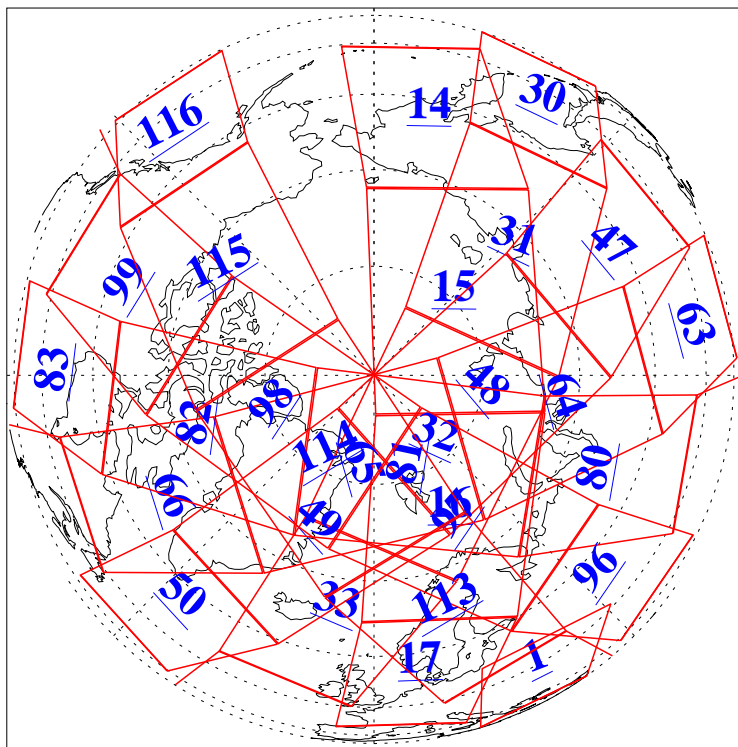

L1B Availability  
AMSU Granules: 240  
HSB Granules: 0  
AIRS Granules: 240

24 May 2008  
DoY 145  
Aqua Day 2212  
Granules: 1 to 120

Granules: 121 to 240

Legend: AMSU Available, HSB Available, AIRS Available

L1B Availability  
AMSU Granules: 240  
HSB Granules: 0  
AIRS Granules: 240

24 May 2008  
DoY 145  
Aqua Day 2212

Ascending Granules

Descending Granules

Legend: AMSU Available, HSB Available, AIRS Available

L1B Availability  
 AMSU Granules: 240  
 HSB Granules: 0  
 AIRS Granules: 240

24 May 2008  
 DoY 145  
 Aqua Day 2212

Northern Hemisphere Granules

Southern Hemisphere Granules

Legend: AMSU Available, HSB Available, AIRS Available