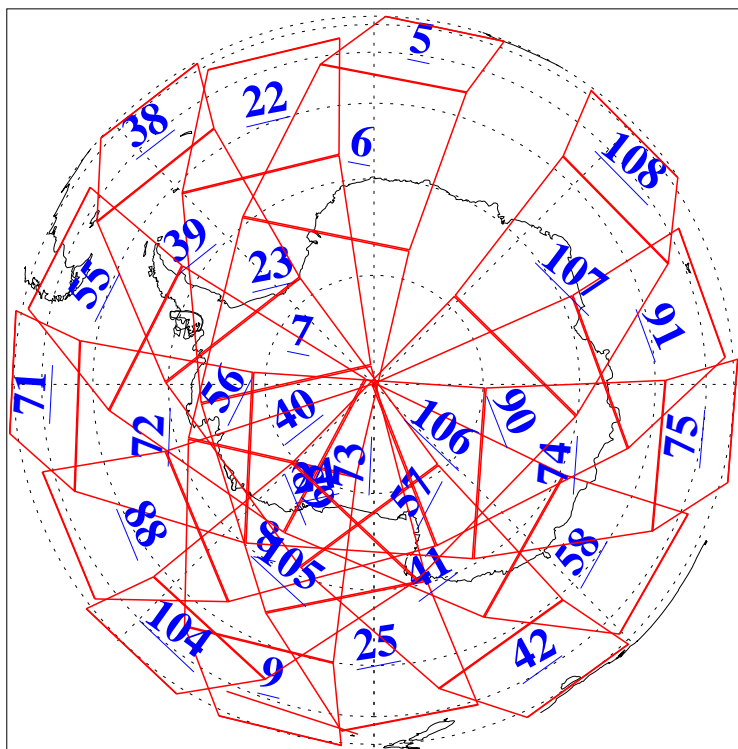

L1B Availability  
AMSU Granules: 240  
HSB Granules: 0  
AIRS Granules: 240

24 May 2008  
DoY 145  
Aqua Day 2212  
Granules: 1 to 120

Granules: 121 to 240

Legend: AMSU Available, HSB Available, AIRS Available

L1B Availability  
AMSU Granules: 240  
HSB Granules: 0  
AIRS Granules: 240

24 May 2008  
DoY 145  
Aqua Day 2212

Ascending Granules

Descending Granules

Legend: AMSU Available, HSB Available, AIRS Available

L1B Availability  
 AMSU Granules: 240  
 HSB Granules: 0  
 AIRS Granules: 240

24 May 2008  
 DoY 145  
 Aqua Day 2212

Northern Hemisphere Granules

Southern Hemisphere Granules

Legend: AMSU Available, HSB Available, AIRS Available