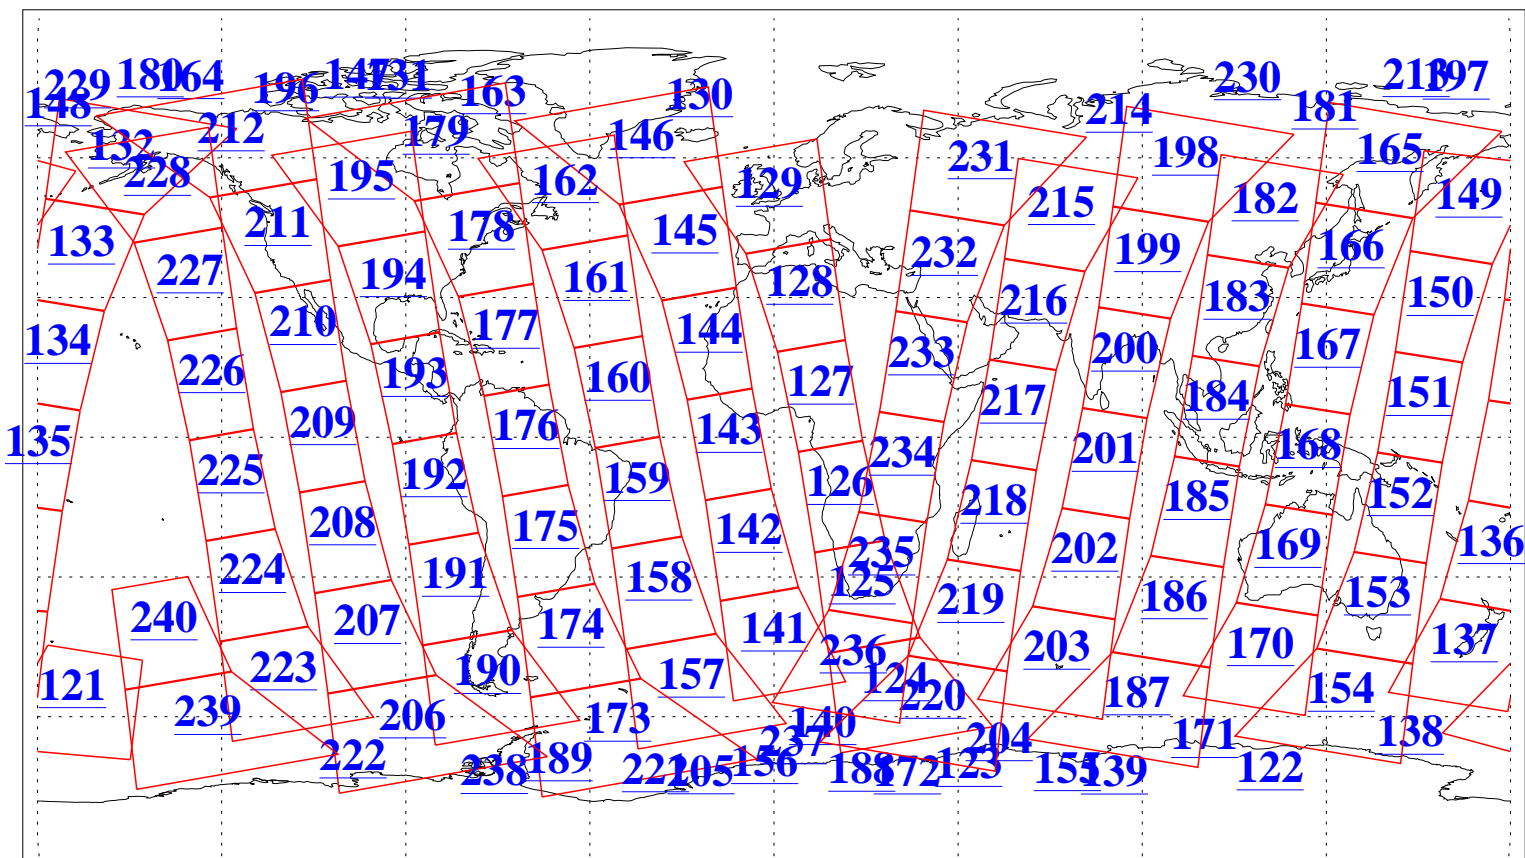

L1B Availability  
AMSU Granules: 240  
HSB Granules: 0  
AIRS Granules: 240

24 May 2008  
DoY 145  
Aqua Day 2212  
Granules: 1 to 120

Granules: 121 to 240

Legend: AMSU Available, HSB Available, AIRS Available

L1B Availability  
AMSU Granules: 240  
HSB Granules: 0  
AIRS Granules: 240

24 May 2008  
DoY 145  
Aqua Day 2212

Ascending Granules

Descending Granules

Legend: AMSU Available, HSB Available, AIRS Available

L1B Availability  
 AMSU Granules: 240  
 HSB Granules: 0  
 AIRS Granules: 240

24 May 2008  
 DoY 145  
 Aqua Day 2212

Northern Hemisphere Granules

Southern Hemisphere Granules

Legend: AMSU Available, HSB Available, AIRS Available