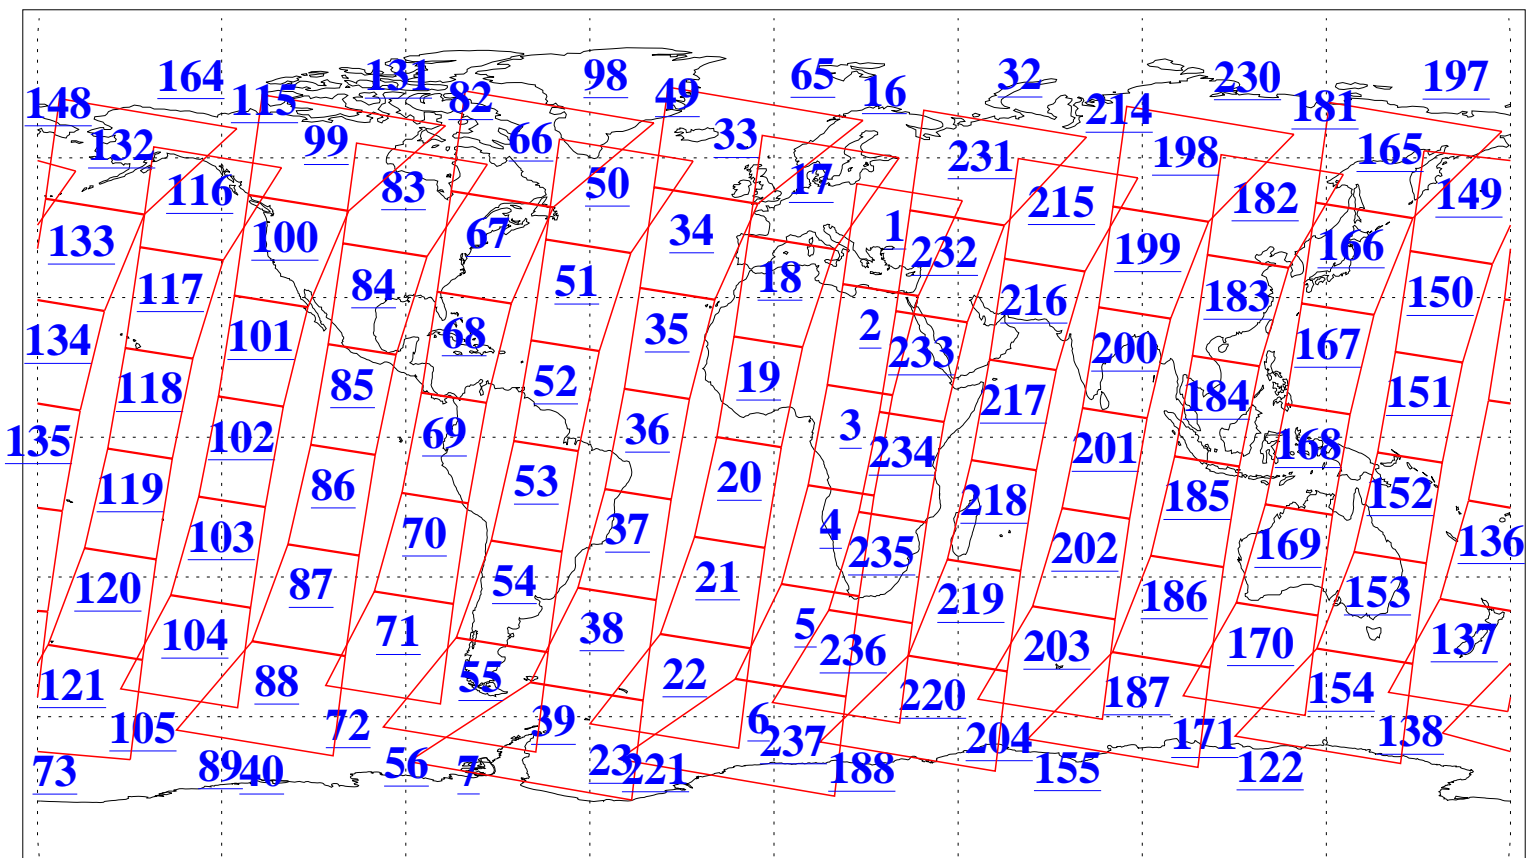

L1B Availability  
AMSU Granules: 240  
HSB Granules: 0  
AIRS Granules: 240

24 May 2008  
DoY 145  
Aqua Day 2212  
Granules: 1 to 120

Granules: 121 to 240

Legend: AMSU Available, HSB Available, AIRS Available

L1B Availability  
AMSU Granules: 240  
HSB Granules: 0  
AIRS Granules: 240

24 May 2008  
DoY 145  
Aqua Day 2212

Ascending Granules

Descending Granules

Legend: AMSU Available, HSB Available, AIRS Available

L1B Availability  
 AMSU Granules: 240  
 HSB Granules: 0  
 AIRS Granules: 240

24 May 2008  
 DoY 145  
 Aqua Day 2212

Northern Hemisphere Granules

Southern Hemisphere Granules

Legend: AMSU Available, HSB Available, AIRS Available