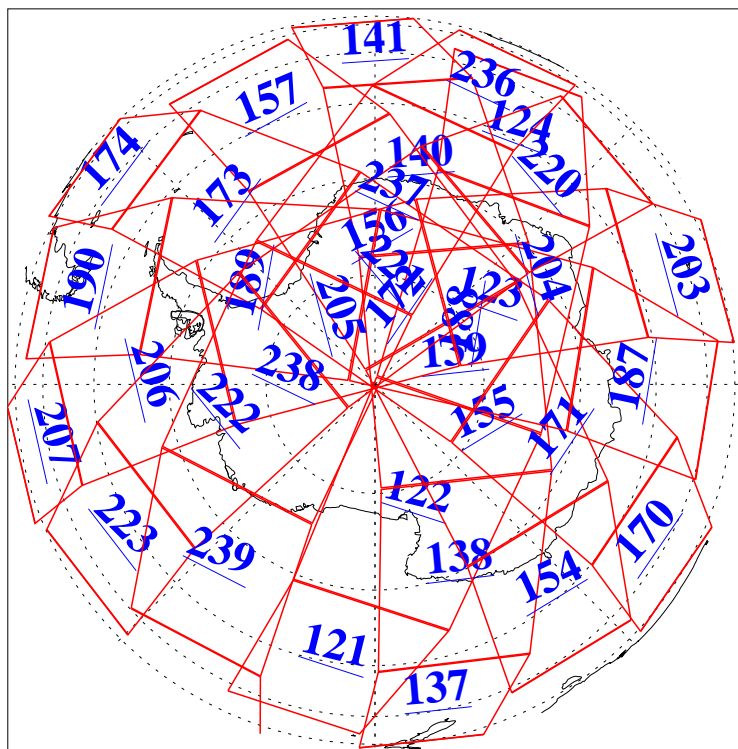

L1B Availability  
AMSU Granules: 240  
HSB Granules: 0  
AIRS Granules: 240

24 May 2008  
DoY 145  
Aqua Day 2212  
Granules: 1 to 120

Granules: 121 to 240

Legend: AMSU Available, HSB Available, AIRS Available

L1B Availability  
AMSU Granules: 240  
HSB Granules: 0  
AIRS Granules: 240

24 May 2008  
DoY 145  
Aqua Day 2212

Ascending Granules

Descending Granules

Legend: AMSU Available, HSB Available, AIRS Available

L1B Availability  
 AMSU Granules: 240  
 HSB Granules: 0  
 AIRS Granules: 240

24 May 2008  
 DoY 145  
 Aqua Day 2212

Northern Hemisphere Granules

Southern Hemisphere Granules

Legend: AMSU Available, HSB Available, AIRS Available