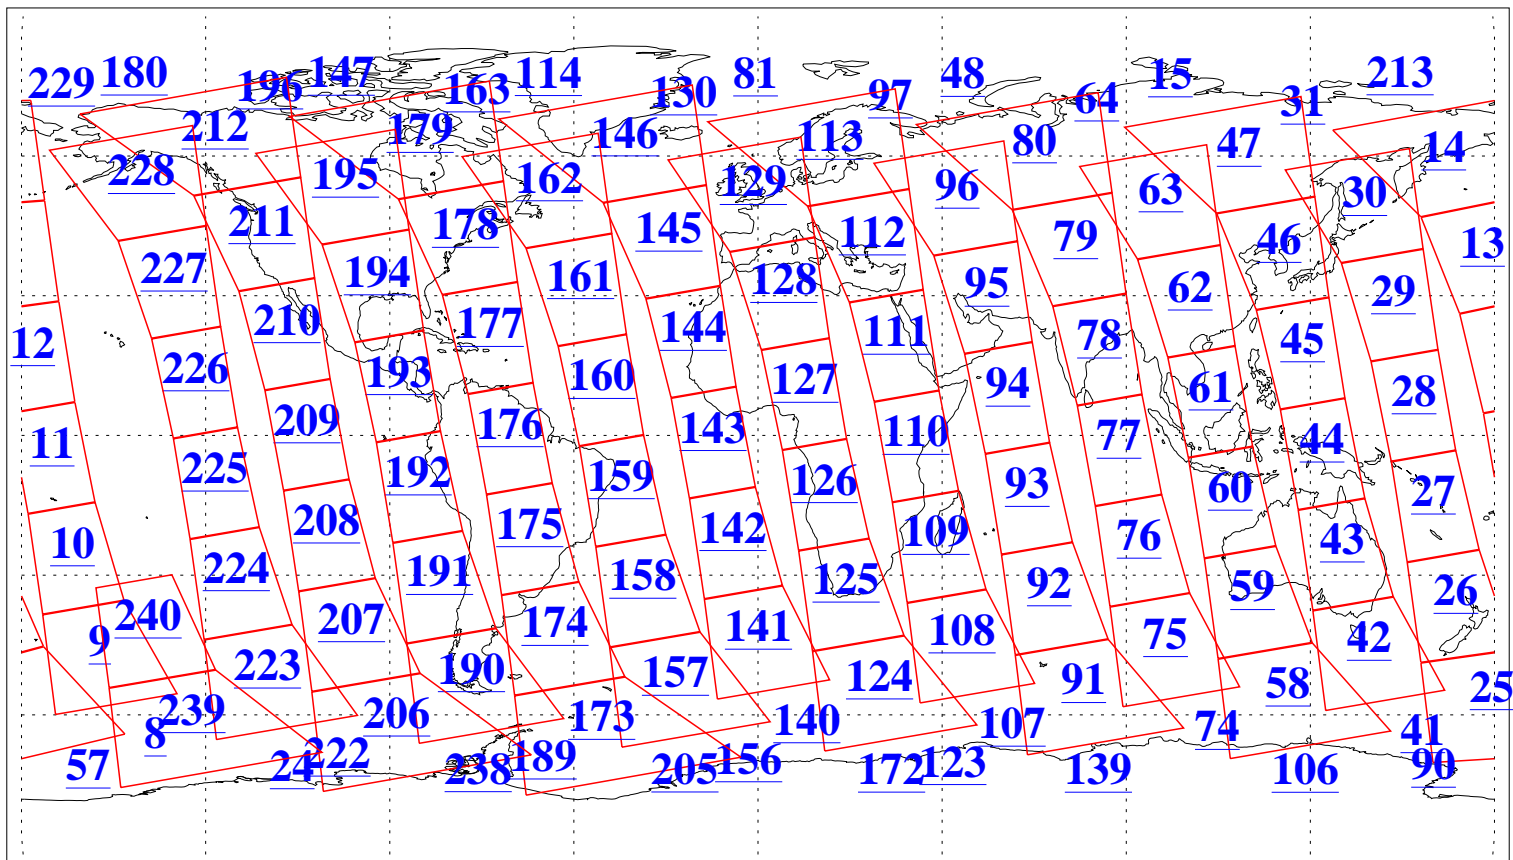

L1B Availability  
AMSU Granules: 240  
HSB Granules: 0  
AIRS Granules: 240

24 May 2008  
DoY 145  
Aqua Day 2212  
Granules: 1 to 120

Granules: 121 to 240

Legend: AMSU Available, HSB Available, AIRS Available

L1B Availability  
AMSU Granules: 240  
HSB Granules: 0  
AIRS Granules: 240

24 May 2008  
DoY 145  
Aqua Day 2212

Ascending Granules

Descending Granules

Legend: AMSU Available, HSB Available, AIRS Available

L1B Availability  
 AMSU Granules: 240  
 HSB Granules: 0  
 AIRS Granules: 240

24 May 2008  
 DoY 145  
 Aqua Day 2212

Northern Hemisphere Granules

Southern Hemisphere Granules

Legend: AMSU Available, HSB Available, AIRS Available