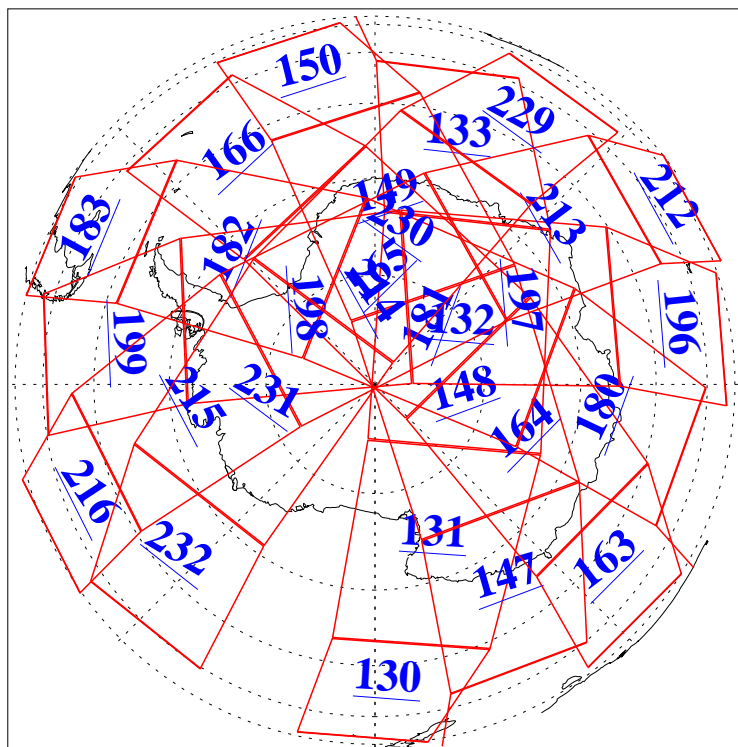

23 May 2008
DoY 144
Aqua Day 2211
Ascending Granules

Descending Granules

Legend: AMSU Available, HSB Available, AIRS Available

L1B Availability
 AMSU Granules: 240
 HSB Granules: 0
 AIRS Granules: 240

23 May 2008
 DoY 144
 Aqua Day 2211

Northern Hemisphere Granules

Southern Hemisphere Granules

Legend: AMSU Available, HSB Available, AIRS Available