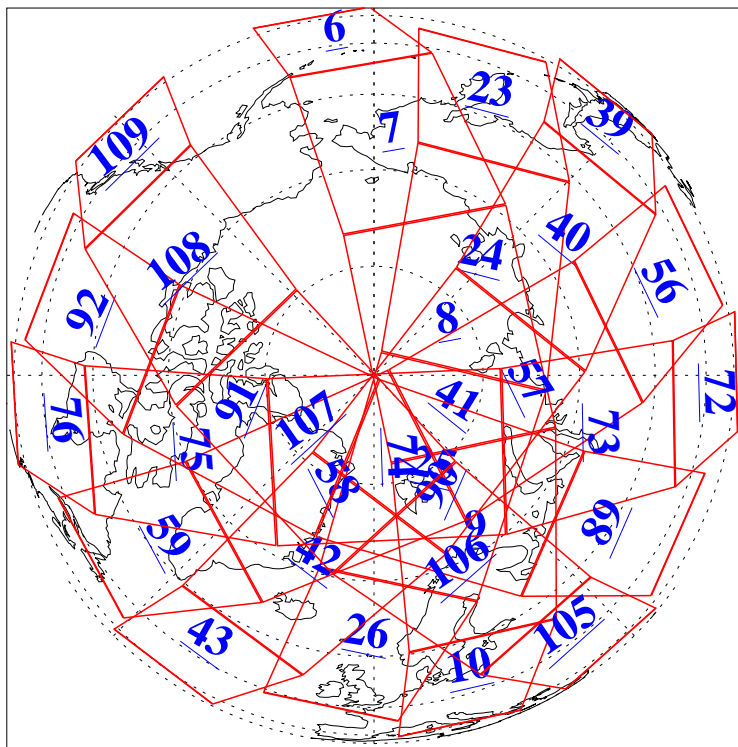

L1B Availability
AMSU Granules: 240
HSB Granules: 0
AIRS Granules: 240

23 May 2008
DoY 144
Aqua Day 2211
Granules: 1 to 120

Granules: 121 to 240

Legend: AMSU Available, HSB Available, AIRS Available

L1B Availability
AMSU Granules: 240
HSB Granules: 0
AIRS Granules: 240

23 May 2008
DoY 144
Aqua Day 2211
Ascending Granules

Descending Granules

Legend: AMSU Available, HSB Available, AIRS Available

L1B Availability
 AMSU Granules: 240
 HSB Granules: 0
 AIRS Granules: 240

23 May 2008
 DoY 144
 Aqua Day 2211

Northern Hemisphere Granules

Southern Hemisphere Granules

Legend: AMSU Available, HSB Available, AIRS Available