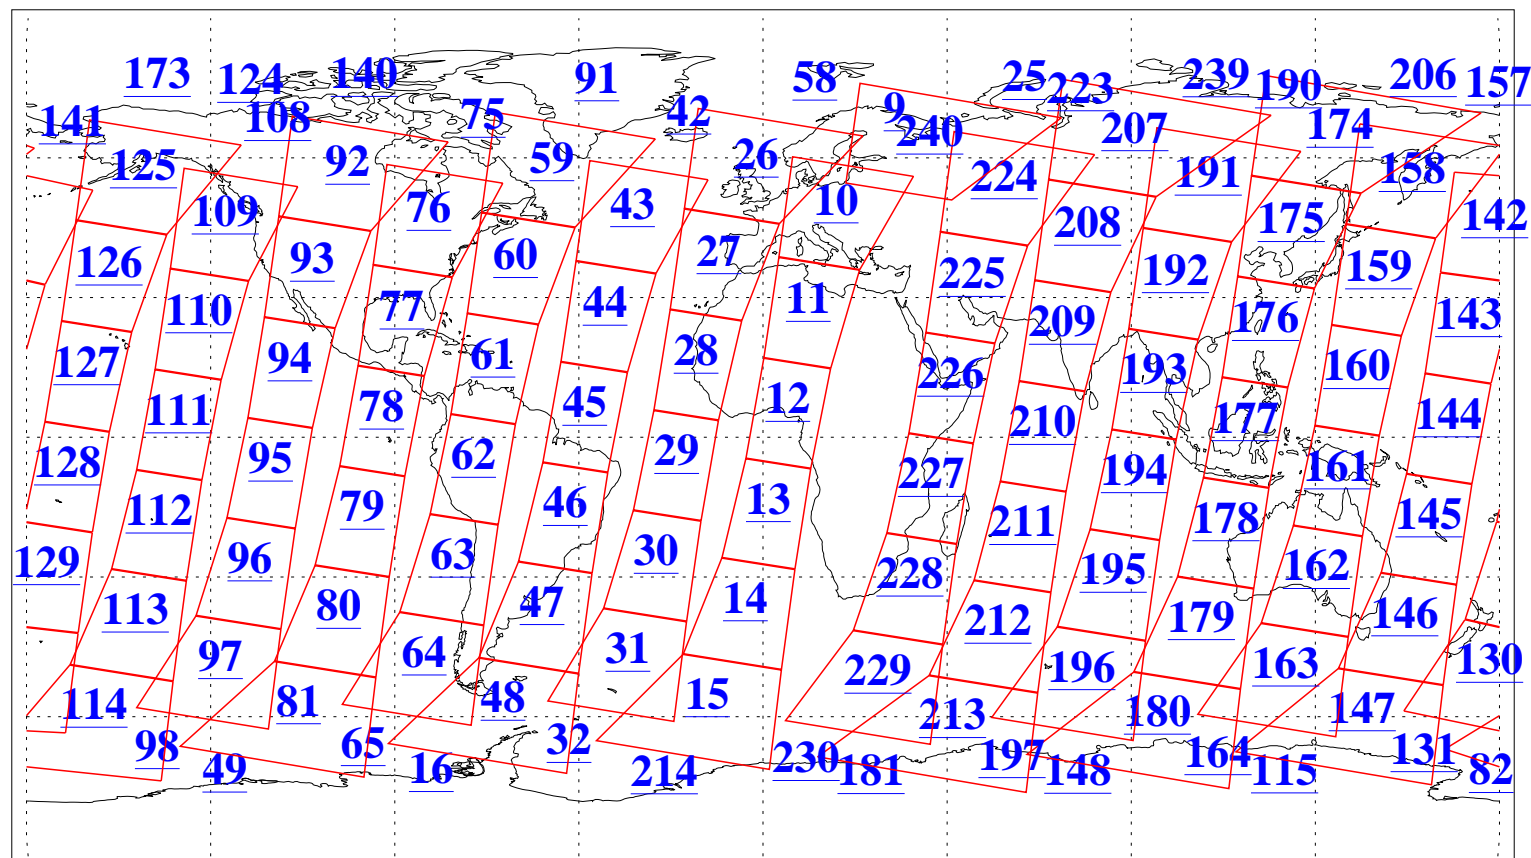

L1B Availability
AMSU Granules: 240
HSB Granules: 0
AIRS Granules: 240

23 May 2008
DoY 144
Aqua Day 2211
Granules: 1 to 120

Granules: 121 to 240

Legend: AMSU Available, HSB Available, AIRS Available

L1B Availability
AMSU Granules: 240
HSB Granules: 0
AIRS Granules: 240

23 May 2008
DoY 144
Aqua Day 2211
Ascending Granules

Descending Granules

Legend: AMSU Available, HSB Available, AIRS Available

L1B Availability
 AMSU Granules: 240
 HSB Granules: 0
 AIRS Granules: 240

23 May 2008
 DoY 144
 Aqua Day 2211

Northern Hemisphere Granules

Southern Hemisphere Granules

Legend: AMSU Available, HSB Available, AIRS Available