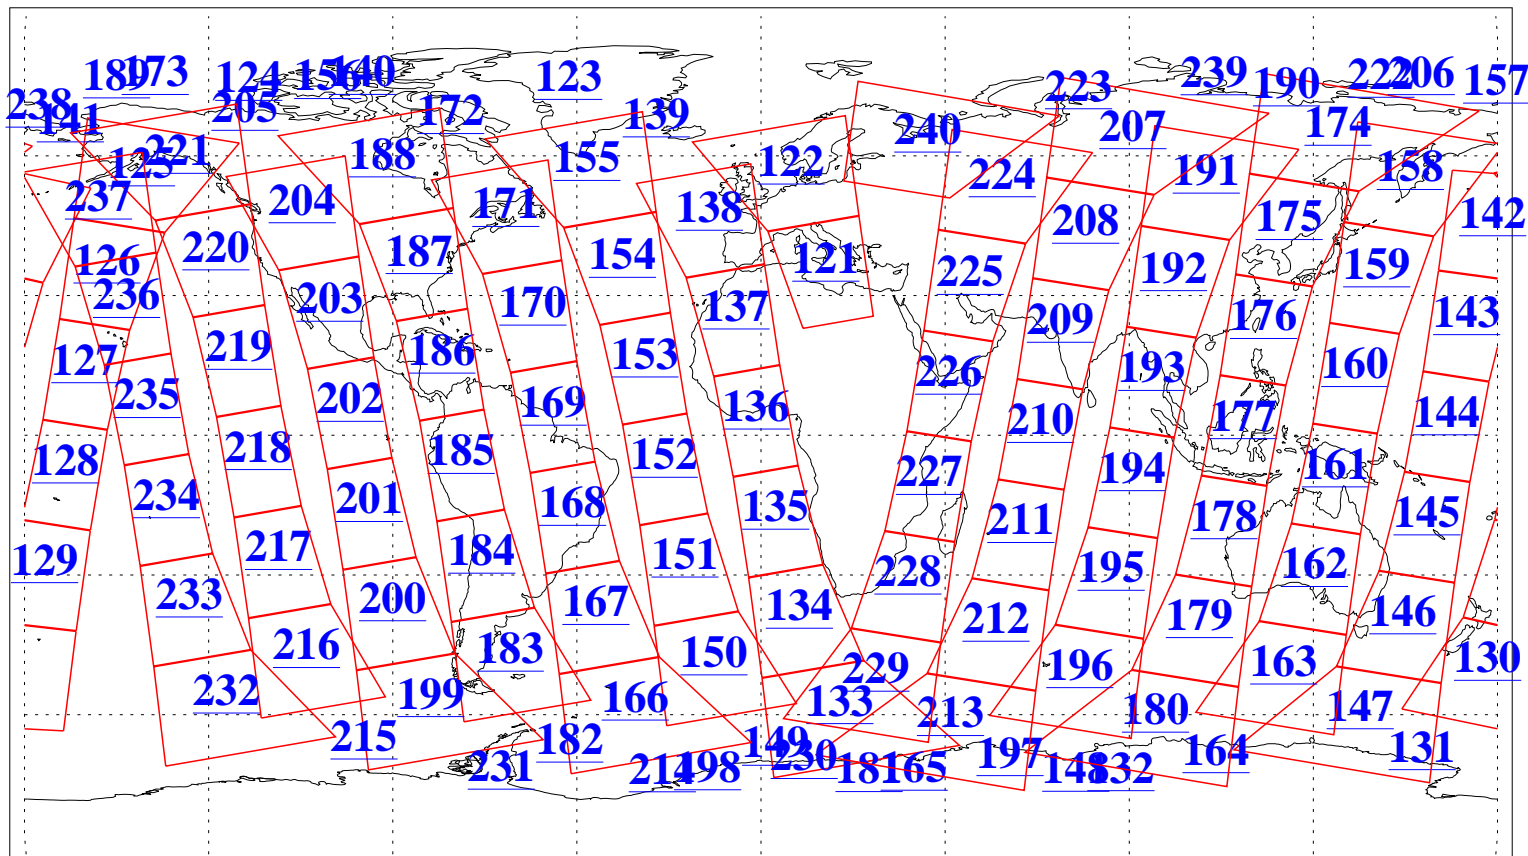

L1B Availability
AMSU Granules: 240
HSB Granules: 0
AIRS Granules: 240

23 May 2008
DoY 144
Aqua Day 2211
Granules: 1 to 120

Granules: 121 to 240

Legend: AMSU Available, HSB Available, AIRS Available

L1B Availability
AMSU Granules: 240
HSB Granules: 0
AIRS Granules: 240

23 May 2008
DoY 144
Aqua Day 2211
Ascending Granules

Descending Granules

Legend: AMSU Available, HSB Available, AIRS Available

L1B Availability
 AMSU Granules: 240
 HSB Granules: 0
 AIRS Granules: 240

23 May 2008
 DoY 144
 Aqua Day 2211

Northern Hemisphere Granules

Southern Hemisphere Granules

Legend: AMSU Available, HSB Available, AIRS Available