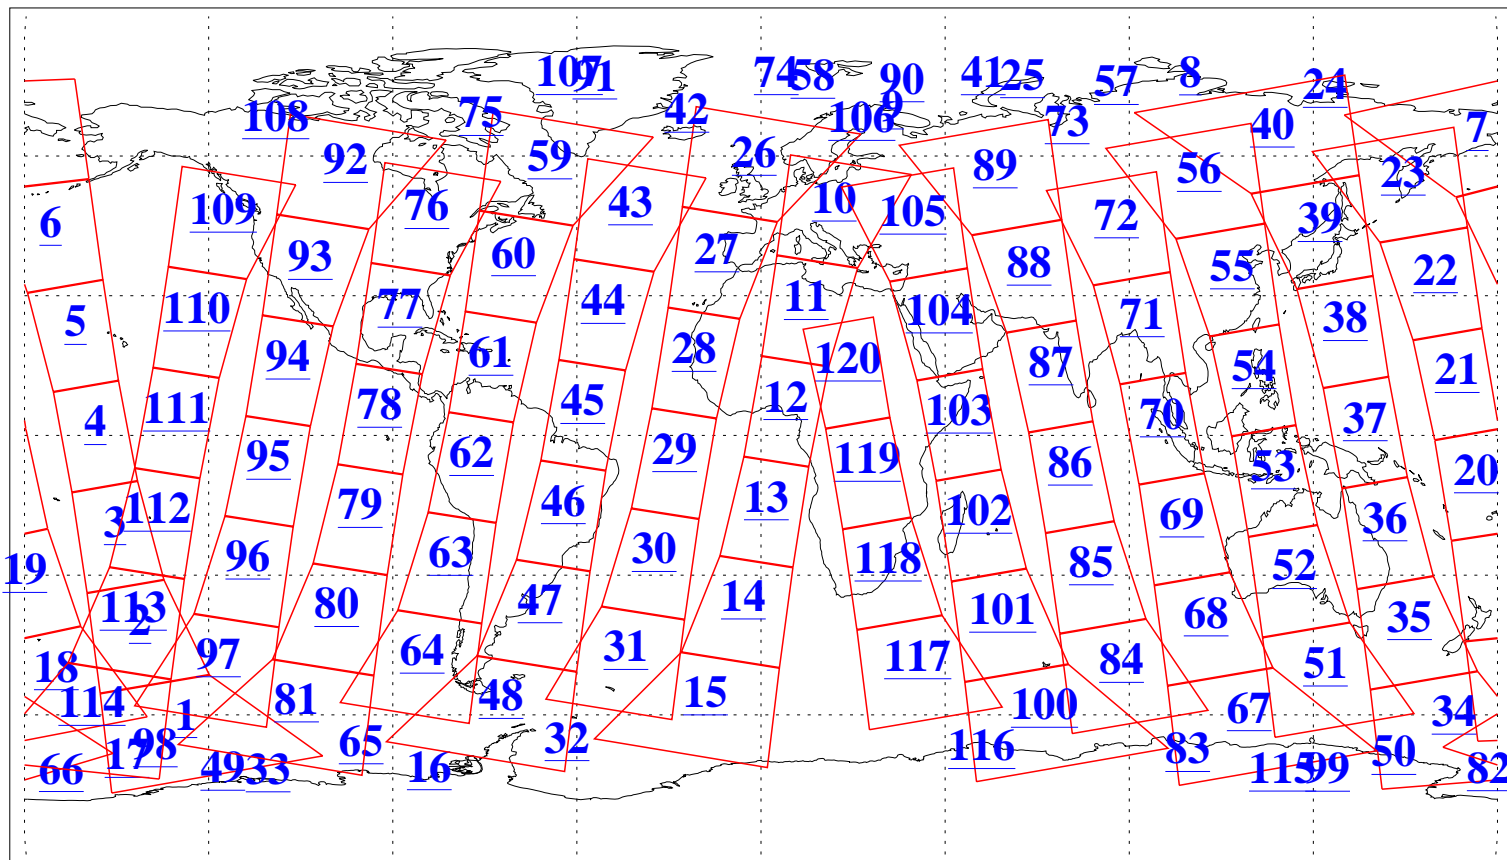

L1B Availability
AMSU Granules: 240
HSB Granules: 0
AIRS Granules: 240

23 May 2008
DoY 144
Aqua Day 2211
Granules: 1 to 120

Granules: 121 to 240

Legend: AMSU Available, HSB Available, AIRS Available

L1B Availability
AMSU Granules: 240
HSB Granules: 0
AIRS Granules: 240

23 May 2008
DoY 144
Aqua Day 2211
Ascending Granules

Descending Granules

Legend: AMSU Available, HSB Available, AIRS Available

L1B Availability
 AMSU Granules: 240
 HSB Granules: 0
 AIRS Granules: 240

23 May 2008
 DoY 144
 Aqua Day 2211

Northern Hemisphere Granules

Southern Hemisphere Granules

Legend: AMSU Available, HSB Available, AIRS Available