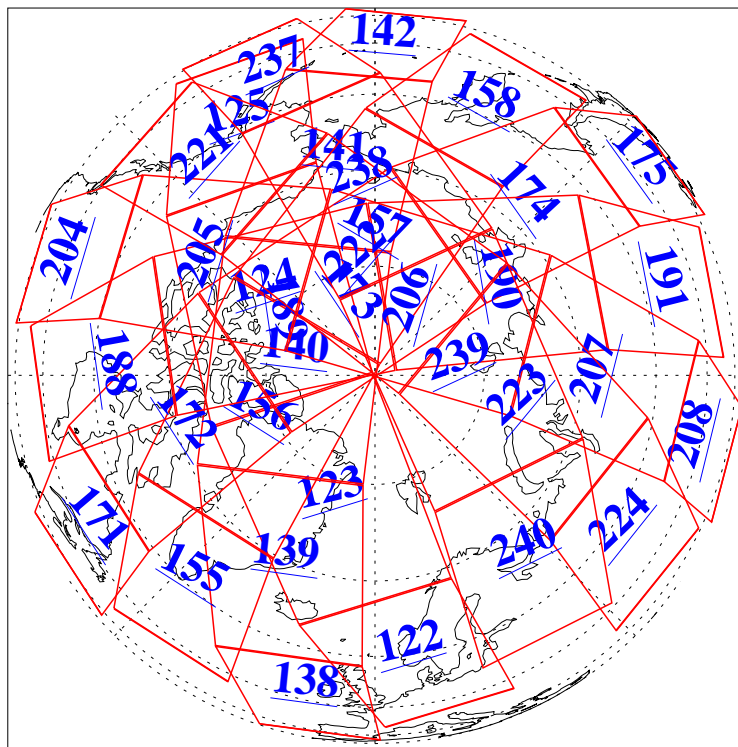

L1B Availability
AMSU Granules: 240
HSB Granules: 0
AIRS Granules: 240

23 May 2008
DoY 144
Aqua Day 2211
Granules: 1 to 120

Granules: 121 to 240

Legend: AMSU Available, HSB Available, AIRS Available

L1B Availability
AMSU Granules: 240
HSB Granules: 0
AIRS Granules: 240

23 May 2008
DoY 144
Aqua Day 2211
Ascending Granules

Descending Granules

Legend: AMSU Available, HSB Available, AIRS Available

L1B Availability
 AMSU Granules: 240
 HSB Granules: 0
 AIRS Granules: 240

23 May 2008
 DoY 144
 Aqua Day 2211

Northern Hemisphere Granules

Southern Hemisphere Granules

Legend: AMSU Available, HSB Available, AIRS Available