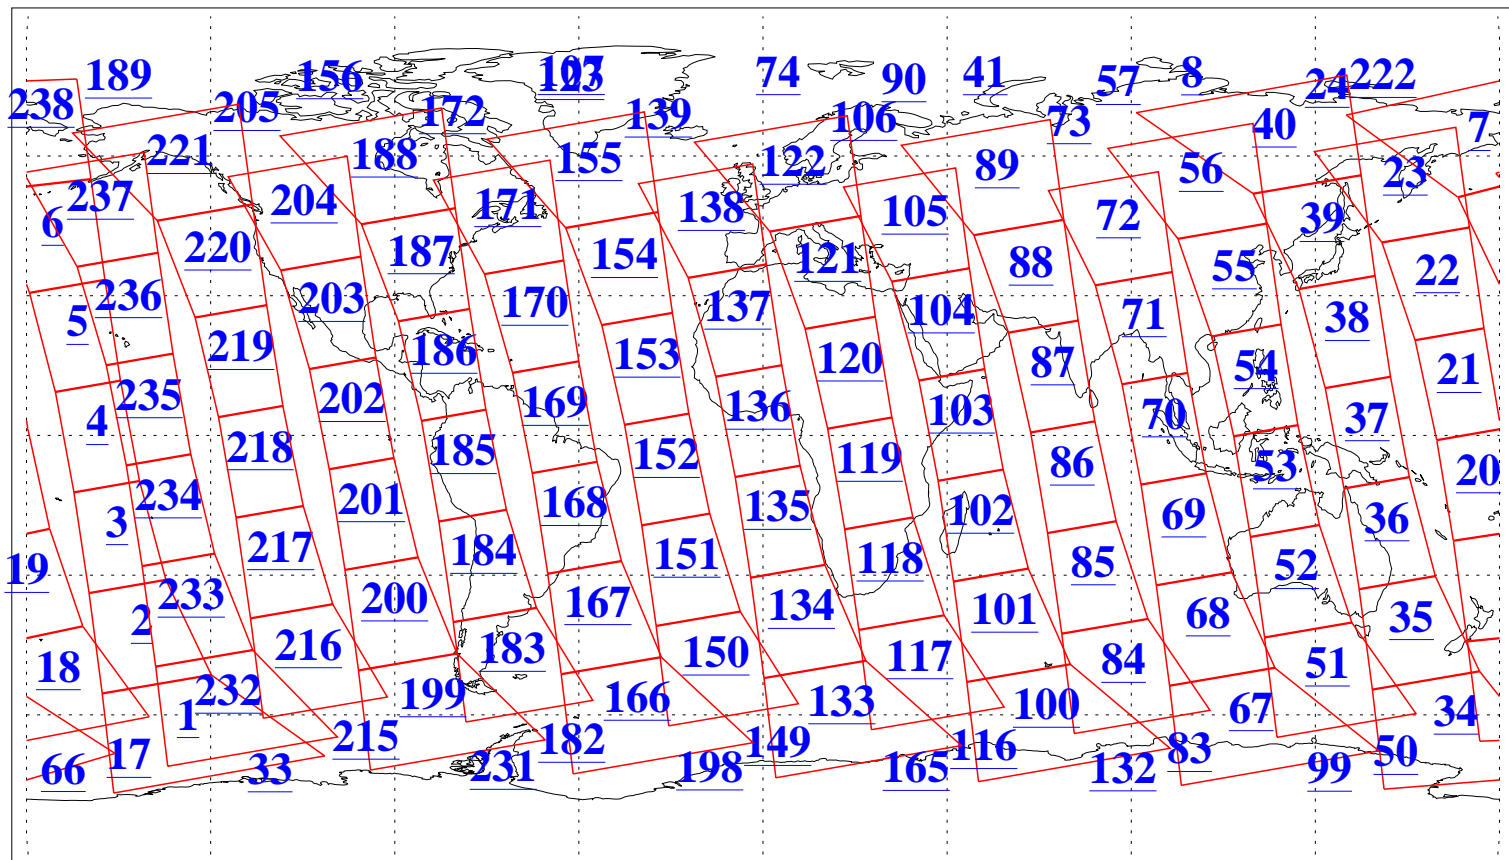

L1B Availability
AMSU Granules: 240
HSB Granules: 0
AIRS Granules: 240

23 May 2008
DoY 144
Aqua Day 2211
Granules: 1 to 120

Granules: 121 to 240

Legend: AMSU Available, HSB Available, AIRS Available

L1B Availability
AMSU Granules: 240
HSB Granules: 0
AIRS Granules: 240

23 May 2008
DoY 144
Aqua Day 2211
Ascending Granules

Descending Granules

Legend: AMSU Available, HSB Available, AIRS Available

L1B Availability
 AMSU Granules: 240
 HSB Granules: 0
 AIRS Granules: 240

23 May 2008
 DoY 144
 Aqua Day 2211

Northern Hemisphere Granules

Southern Hemisphere Granules

Legend: AMSU Available, HSB Available, AIRS Available