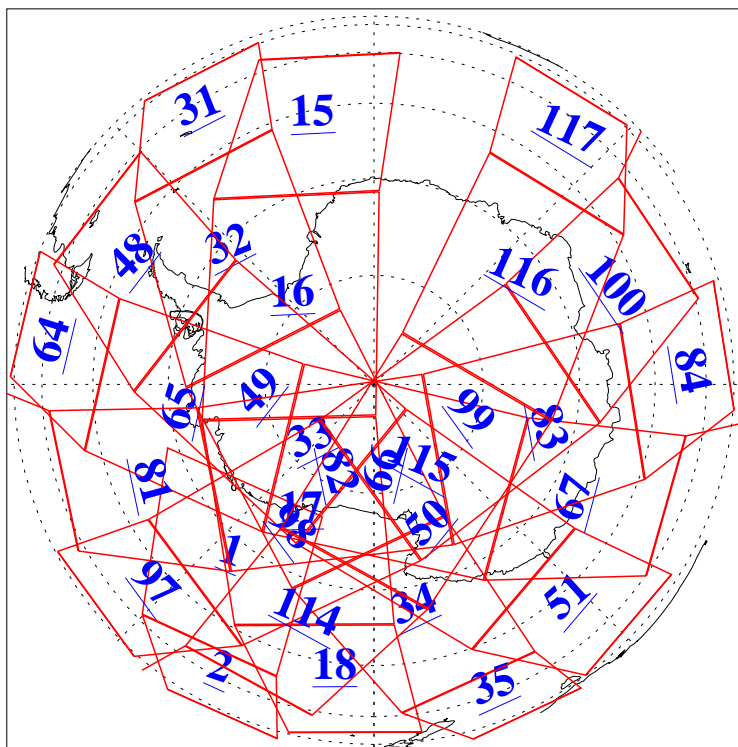

L1B Availability
AMSU Granules: 240
HSB Granules: 0
AIRS Granules: 240

23 May 2008
DoY 144
Aqua Day 2211
Granules: 1 to 120

Granules: 121 to 240

Legend: AMSU Available, HSB Available, AIRS Available

L1B Availability
AMSU Granules: 240
HSB Granules: 0
AIRS Granules: 240

23 May 2008
DoY 144
Aqua Day 2211
Ascending Granules

Descending Granules

Legend: AMSU Available, HSB Available, AIRS Available

L1B Availability
 AMSU Granules: 240
 HSB Granules: 0
 AIRS Granules: 240

23 May 2008
 DoY 144
 Aqua Day 2211

Northern Hemisphere Granules

Southern Hemisphere Granules

Legend: AMSU Available, HSB Available, AIRS Available