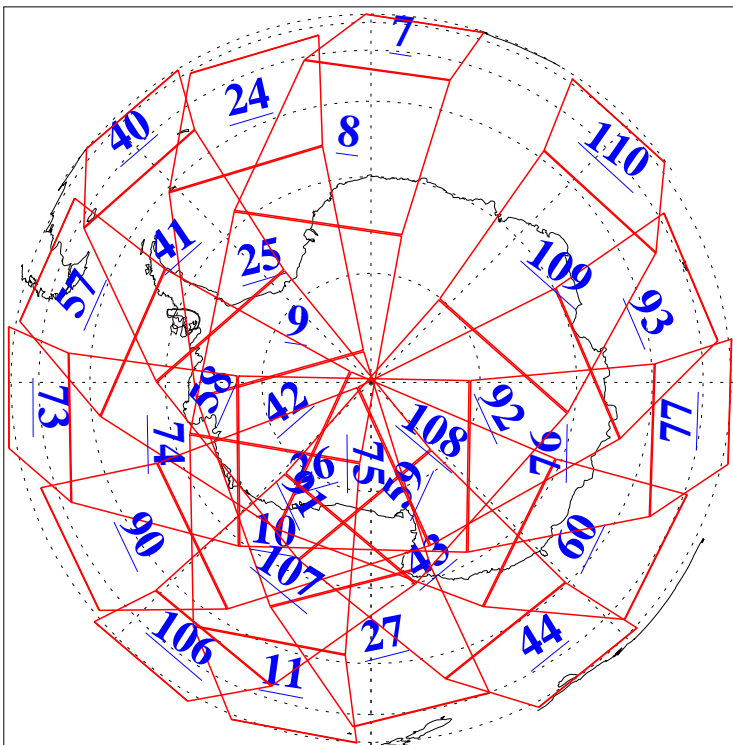

L1B Availability
AMSU Granules: 240
HSB Granules: 0
AIRS Granules: 240

22 May 2008
DoY 143
Aqua Day 2210
Granules: 1 to 120

Granules: 121 to 240

Legend: AMSU Available, HSB Available, AIRS Available

L1B Availability
AMSU Granules: 240
HSB Granules: 0
AIRS Granules: 240

22 May 2008
DoY 143
Aqua Day 2210

Ascending Granules

Descending Granules

Legend: AMSU Available, HSB Available, AIRS Available

L1B Availability
 AMSU Granules: 240
 HSB Granules: 0
 AIRS Granules: 240

22 May 2008
 DoY 143
 Aqua Day 2210

Northern Hemisphere Granules

Southern Hemisphere Granules

Legend: AMSU Available, HSB Available, AIRS Available