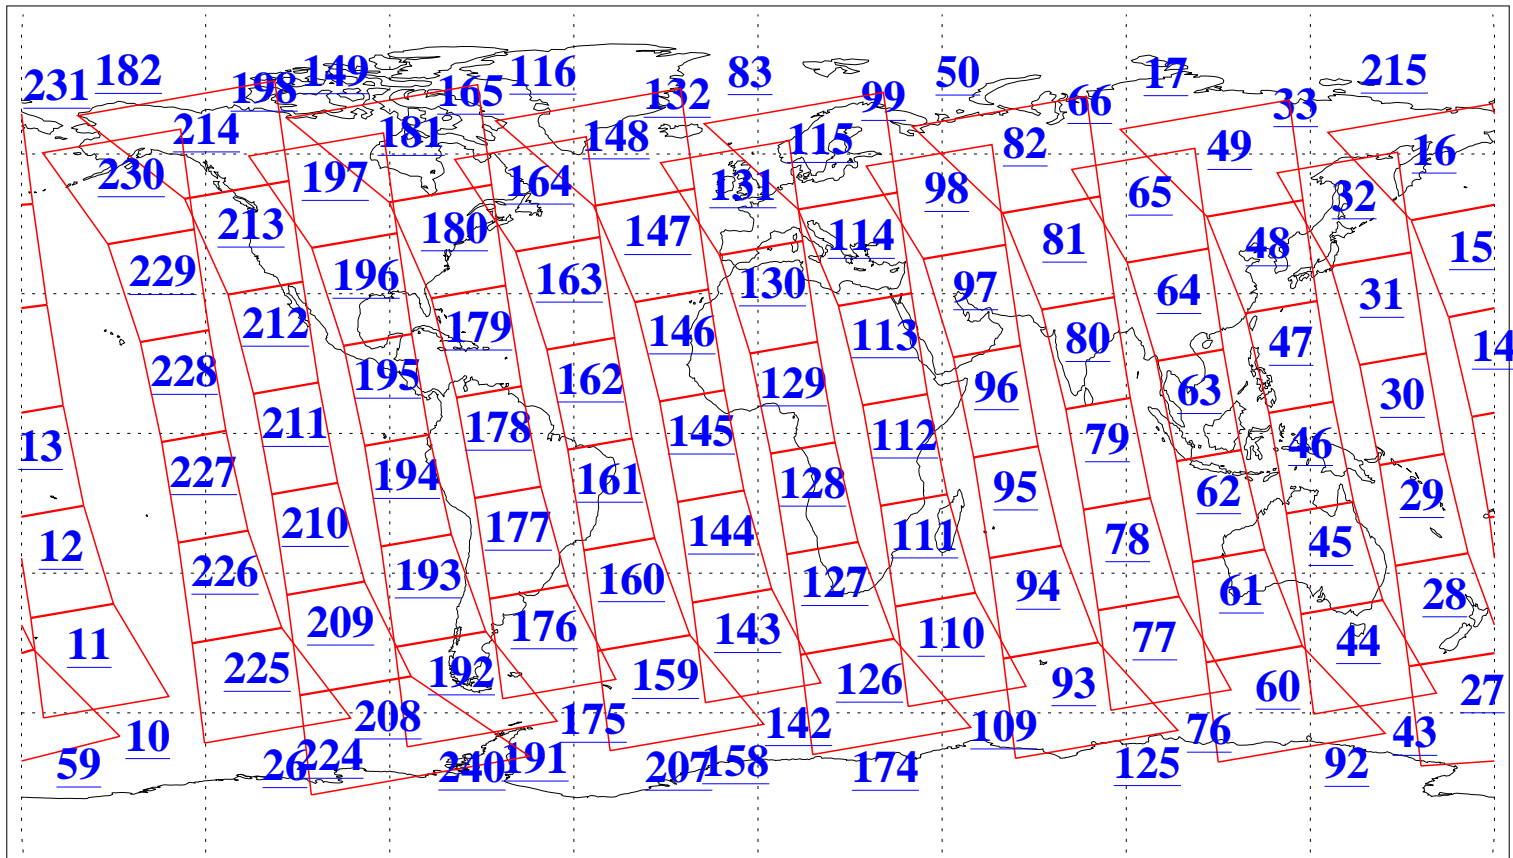

L1B Availability
AMSU Granules: 240
HSB Granules: 0
AIRS Granules: 240

22 May 2008
DoY 143
Aqua Day 2210
Granules: 1 to 120

Granules: 121 to 240

Legend: AMSU Available, HSB Available, AIRS Available

L1B Availability
AMSU Granules: 240
HSB Granules: 0
AIRS Granules: 240

22 May 2008
DoY 143
Aqua Day 2210

Ascending Granules

Descending Granules

Legend: AMSU Available, HSB Available, AIRS Available

L1B Availability
 AMSU Granules: 240
 HSB Granules: 0
 AIRS Granules: 240

22 May 2008
 DoY 143
 Aqua Day 2210

Northern Hemisphere Granules

Southern Hemisphere Granules

Legend: AMSU Available, HSB Available, AIRS Available