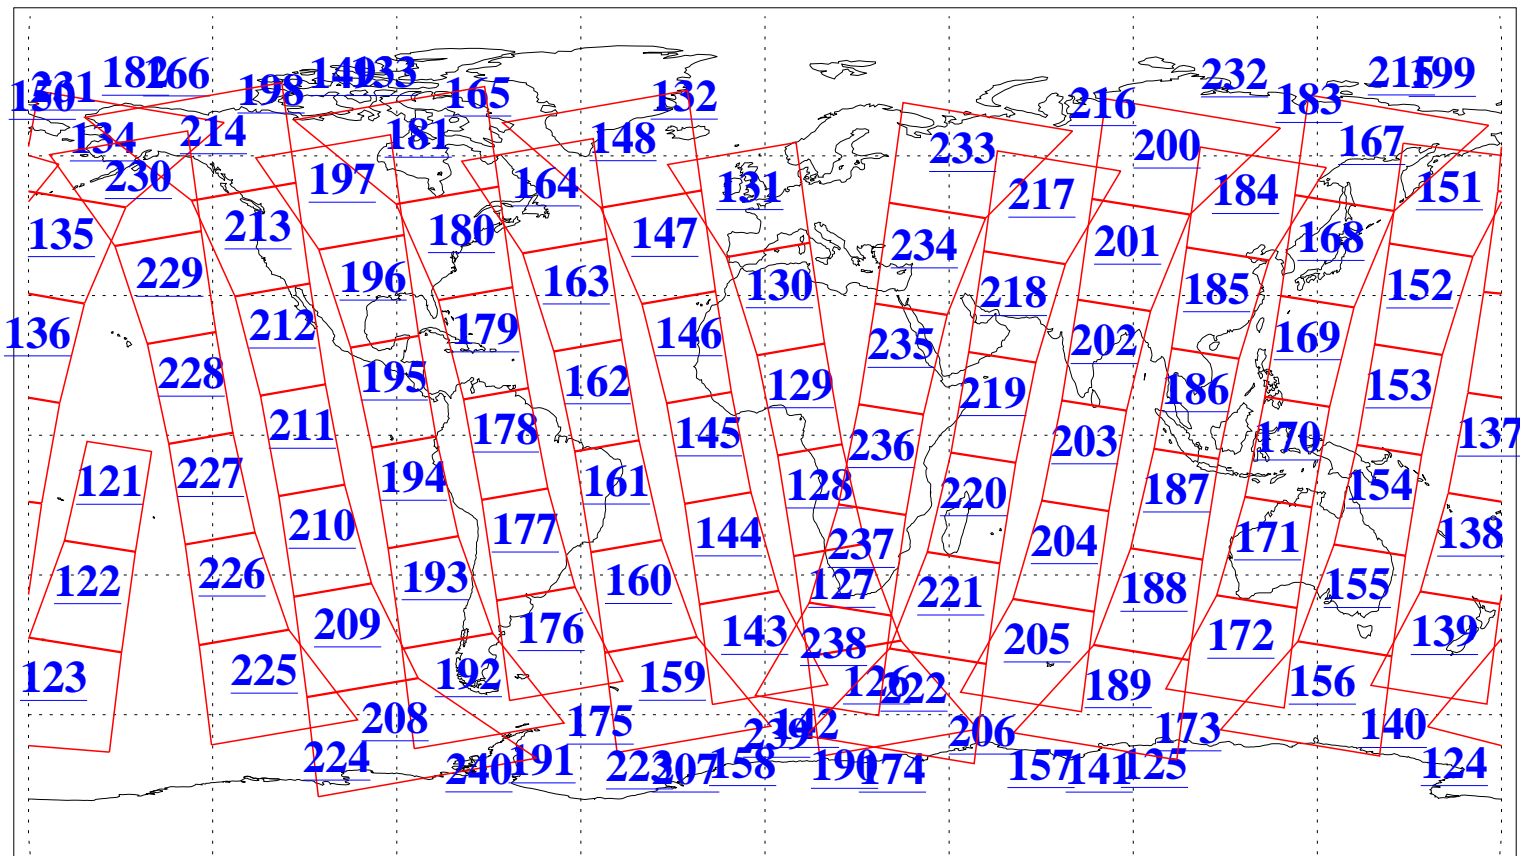

L1B Availability
AMSU Granules: 240
HSB Granules: 0
AIRS Granules: 240

22 May 2008
DoY 143
Aqua Day 2210
Granules: 1 to 120

Granules: 121 to 240

Legend: AMSU Available, HSB Available, AIRS Available

L1B Availability
AMSU Granules: 240
HSB Granules: 0
AIRS Granules: 240

22 May 2008
DoY 143
Aqua Day 2210

Ascending Granules

Descending Granules

Legend: AMSU Available, HSB Available, AIRS Available

L1B Availability
 AMSU Granules: 240
 HSB Granules: 0
 AIRS Granules: 240

22 May 2008
 DoY 143
 Aqua Day 2210

Northern Hemisphere Granules

Southern Hemisphere Granules

Legend: AMSU Available, HSB Available, AIRS Available