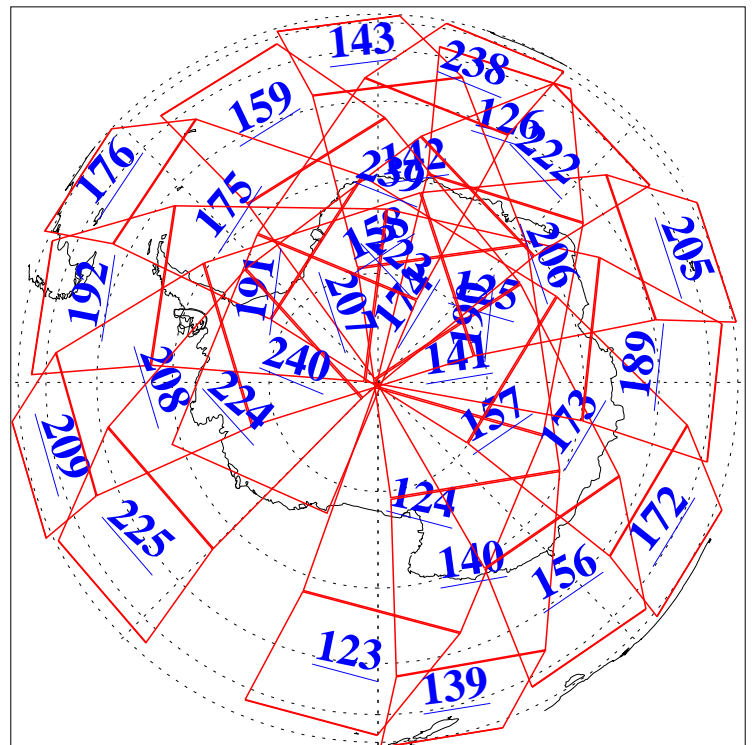

L1B Availability
AMSU Granules: 240
HSB Granules: 0
AIRS Granules: 240

22 May 2008
DoY 143
Aqua Day 2210
Granules: 1 to 120

Granules: 121 to 240

Legend: AMSU Available, HSB Available, AIRS Available

L1B Availability
AMSU Granules: 240
HSB Granules: 0
AIRS Granules: 240

22 May 2008
DoY 143
Aqua Day 2210

Ascending Granules

Descending Granules

Legend: AMSU Available, HSB Available, AIRS Available

L1B Availability
 AMSU Granules: 240
 HSB Granules: 0
 AIRS Granules: 240

22 May 2008
 DoY 143
 Aqua Day 2210

Northern Hemisphere Granules

Southern Hemisphere Granules

Legend: AMSU Available, HSB Available, AIRS Available