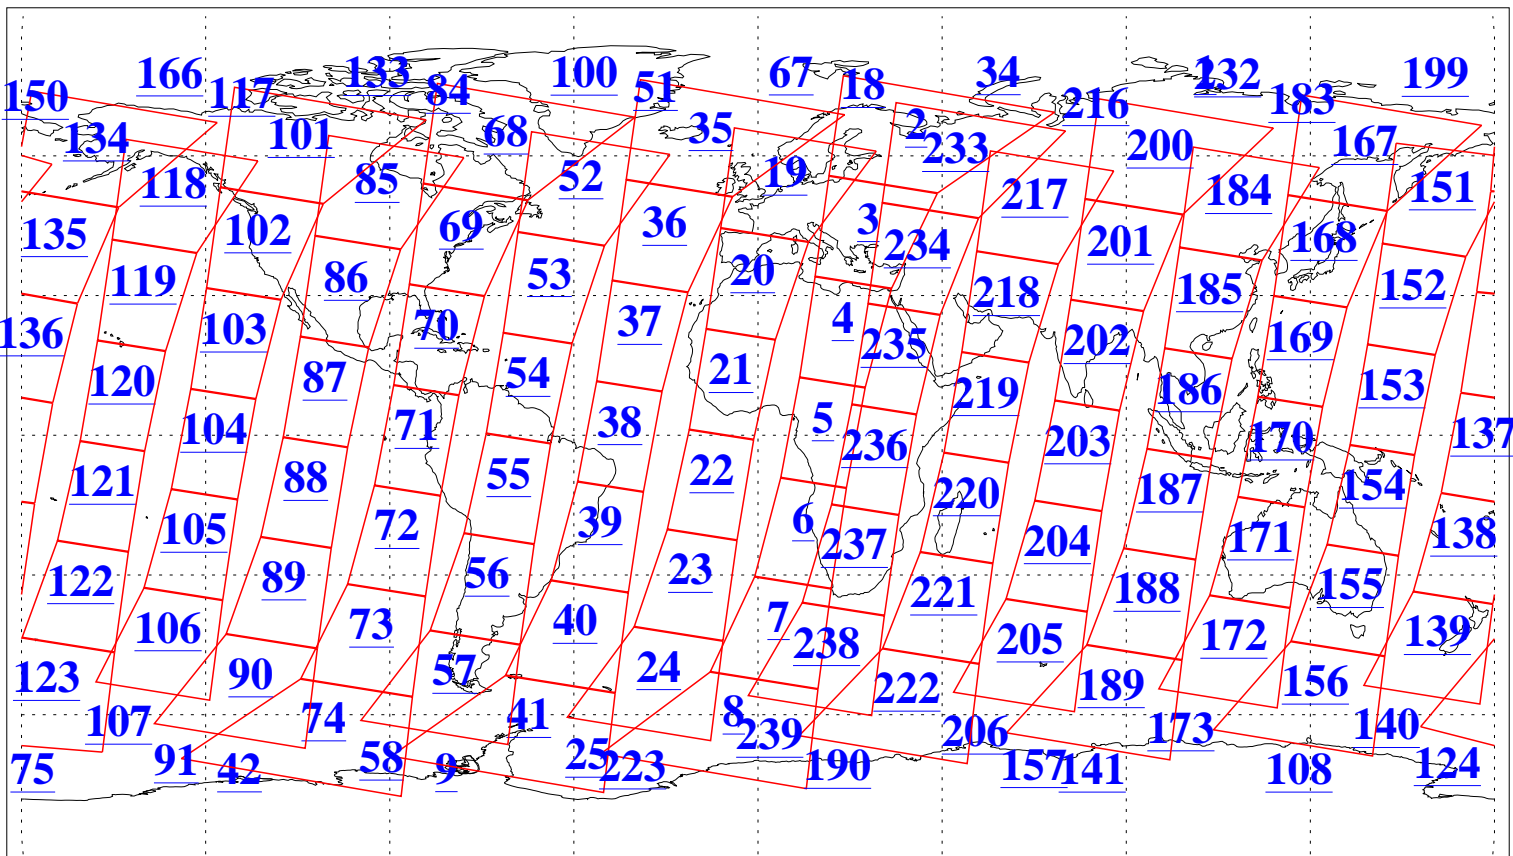

L1B Availability
AMSU Granules: 240
HSB Granules: 0
AIRS Granules: 240

22 May 2008
DoY 143
Aqua Day 2210
Granules: 1 to 120

Granules: 121 to 240

Legend: AMSU Available, HSB Available, AIRS Available

L1B Availability
AMSU Granules: 240
HSB Granules: 0
AIRS Granules: 240

22 May 2008
DoY 143
Aqua Day 2210

Ascending Granules

Descending Granules

Legend: AMSU Available, HSB Available, AIRS Available

L1B Availability
 AMSU Granules: 240
 HSB Granules: 0
 AIRS Granules: 240

22 May 2008
 DoY 143
 Aqua Day 2210

Northern Hemisphere Granules

Southern Hemisphere Granules

Legend: AMSU Available, HSB Available, AIRS Available