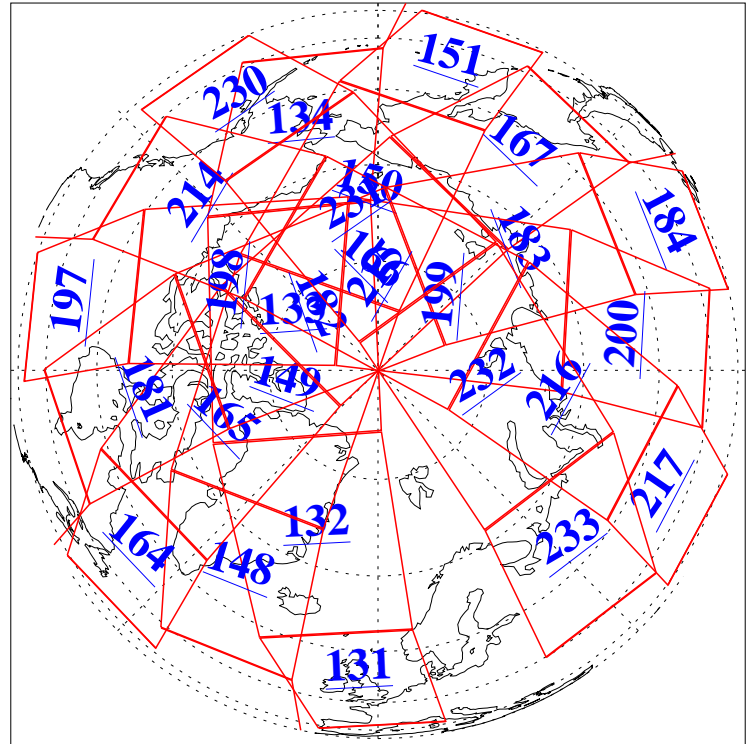

22 May 2008
DoY 143
Aqua Day 2210

Ascending Granules

Descending Granules

Legend: AMSU Available, HSB Available, AIRS Available

L1B Availability
 AMSU Granules: 240
 HSB Granules: 0
 AIRS Granules: 240

22 May 2008
 DoY 143
 Aqua Day 2210

Northern Hemisphere Granules

Southern Hemisphere Granules

Legend: AMSU Available, HSB Available, AIRS Available