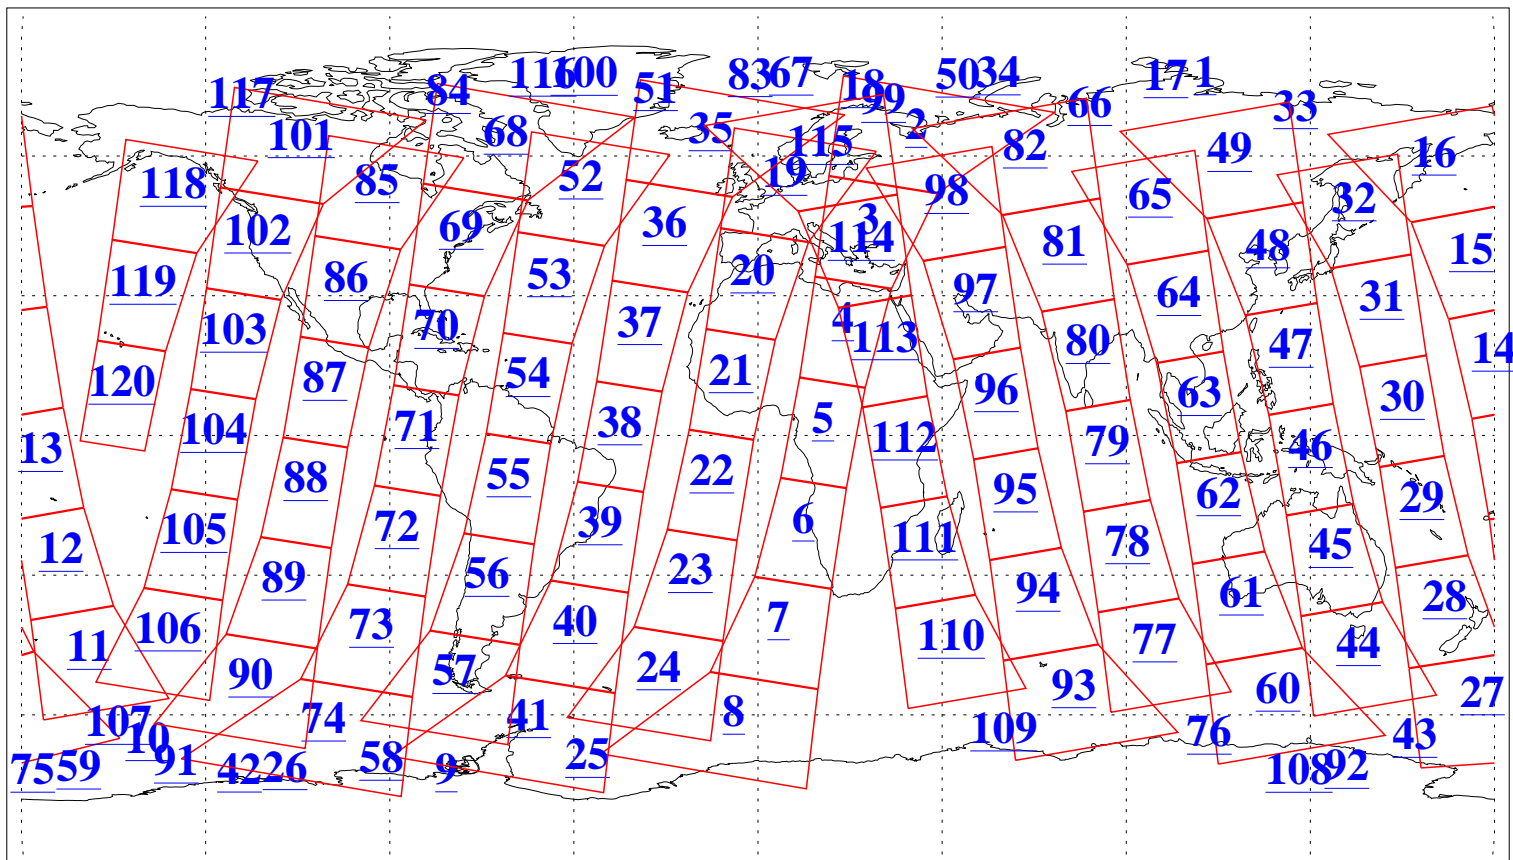

L1B Availability
AMSU Granules: 240
HSB Granules: 0
AIRS Granules: 240

22 May 2008
DoY 143
Aqua Day 2210
Granules: 1 to 120

Granules: 121 to 240

Legend: AMSU Available, HSB Available, AIRS Available

L1B Availability
AMSU Granules: 240
HSB Granules: 0
AIRS Granules: 240

22 May 2008
DoY 143
Aqua Day 2210

Ascending Granules

Descending Granules

Legend: AMSU Available, HSB Available, AIRS Available

L1B Availability
 AMSU Granules: 240
 HSB Granules: 0
 AIRS Granules: 240

22 May 2008
 DoY 143
 Aqua Day 2210

Northern Hemisphere Granules

Southern Hemisphere Granules

Legend: AMSU Available, HSB Available, AIRS Available