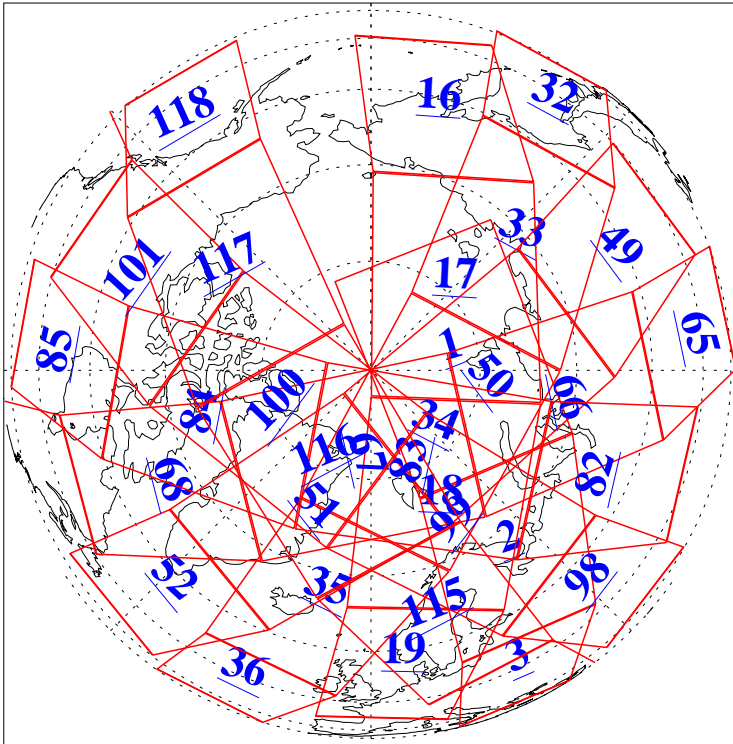

L1B Availability
AMSU Granules: 240
HSB Granules: 0
AIRS Granules: 240

22 May 2008
DoY 143
Aqua Day 2210
Granules: 1 to 120

Granules: 121 to 240

Legend: AMSU Available, HSB Available, AIRS Available

L1B Availability
AMSU Granules: 240
HSB Granules: 0
AIRS Granules: 240

22 May 2008
DoY 143
Aqua Day 2210

Ascending Granules

Descending Granules

Legend: AMSU Available, HSB Available, AIRS Available

L1B Availability
 AMSU Granules: 240
 HSB Granules: 0
 AIRS Granules: 240

22 May 2008
 DoY 143
 Aqua Day 2210

Northern Hemisphere Granules

Southern Hemisphere Granules

Legend: AMSU Available, HSB Available, AIRS Available