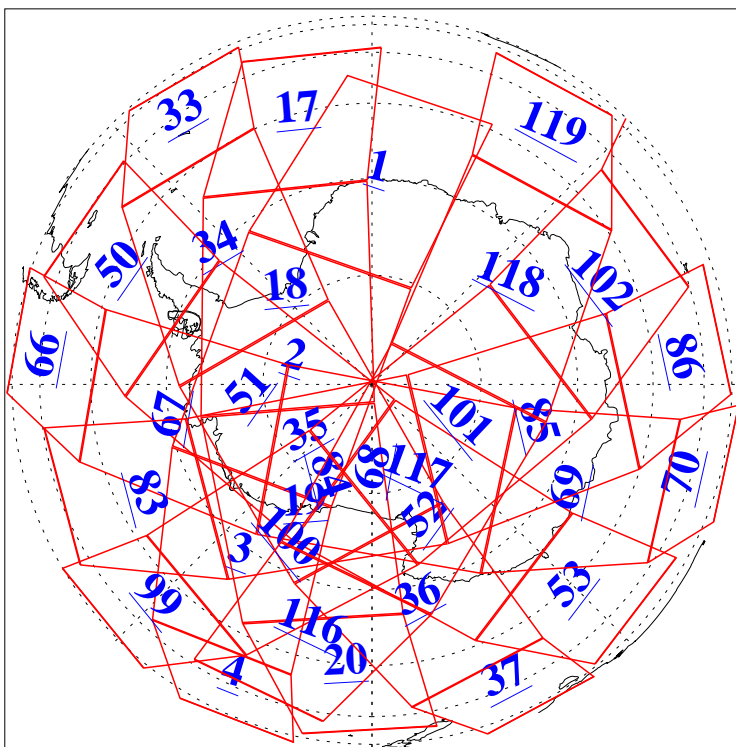

L1B Availability
AMSU Granules: 240
HSB Granules: 0
AIRS Granules: 240

21 May 2008
DoY 142
Aqua Day 2209
Granules: 1 to 120

Granules: 121 to 240

Legend: AMSU Available, HSB Available, AIRS Available

L1B Availability
AMSU Granules: 240
HSB Granules: 0
AIRS Granules: 240

21 May 2008
DoY 142
Aqua Day 2209

Ascending Granules

Descending Granules

Legend: AMSU Available, HSB Available, AIRS Available

L1B Availability
 AMSU Granules: 240
 HSB Granules: 0
 AIRS Granules: 240

21 May 2008
 DoY 142
 Aqua Day 2209

Northern Hemisphere Granules

Southern Hemisphere Granules

Legend: AMSU Available, HSB Available, AIRS Available