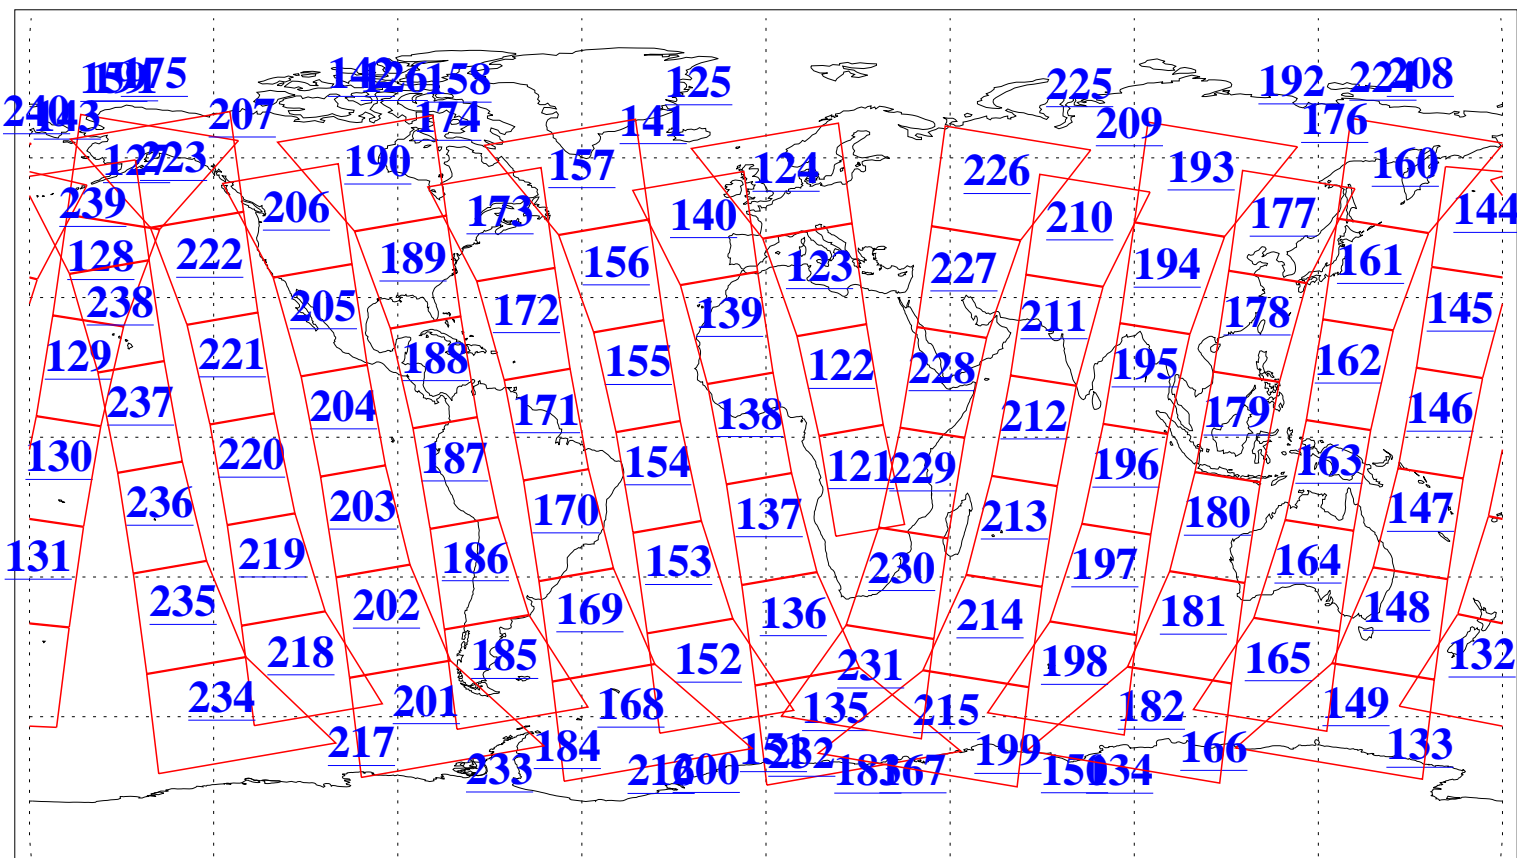

L1B Availability
AMSU Granules: 240
HSB Granules: 0
AIRS Granules: 240

21 May 2008
DoY 142
Aqua Day 2209
Granules: 1 to 120

Granules: 121 to 240

Legend: AMSU Available, HSB Available, AIRS Available

L1B Availability
AMSU Granules: 240
HSB Granules: 0
AIRS Granules: 240

21 May 2008
DoY 142
Aqua Day 2209

Ascending Granules

Descending Granules

Legend: AMSU Available, HSB Available, AIRS Available

L1B Availability
 AMSU Granules: 240
 HSB Granules: 0
 AIRS Granules: 240

21 May 2008
 DoY 142
 Aqua Day 2209

Northern Hemisphere Granules

Southern Hemisphere Granules

Legend: AMSU Available, HSB Available, AIRS Available