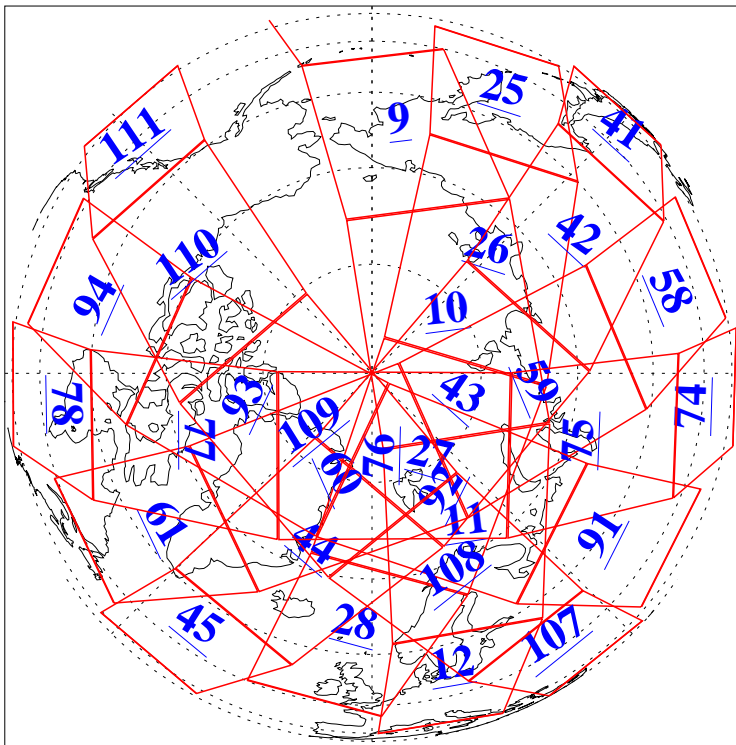

L1B Availability
AMSU Granules: 240
HSB Granules: 0
AIRS Granules: 240

21 May 2008
DoY 142
Aqua Day 2209
Granules: 1 to 120

Granules: 121 to 240

Legend: AMSU Available, HSB Available, AIRS Available

L1B Availability
AMSU Granules: 240
HSB Granules: 0
AIRS Granules: 240

21 May 2008
DoY 142
Aqua Day 2209

Ascending Granules

Descending Granules

Legend: AMSU Available, HSB Available, AIRS Available

L1B Availability
 AMSU Granules: 240
 HSB Granules: 0
 AIRS Granules: 240

21 May 2008
 DoY 142
 Aqua Day 2209

Northern Hemisphere Granules

Southern Hemisphere Granules

Legend: AMSU Available, HSB Available, AIRS Available