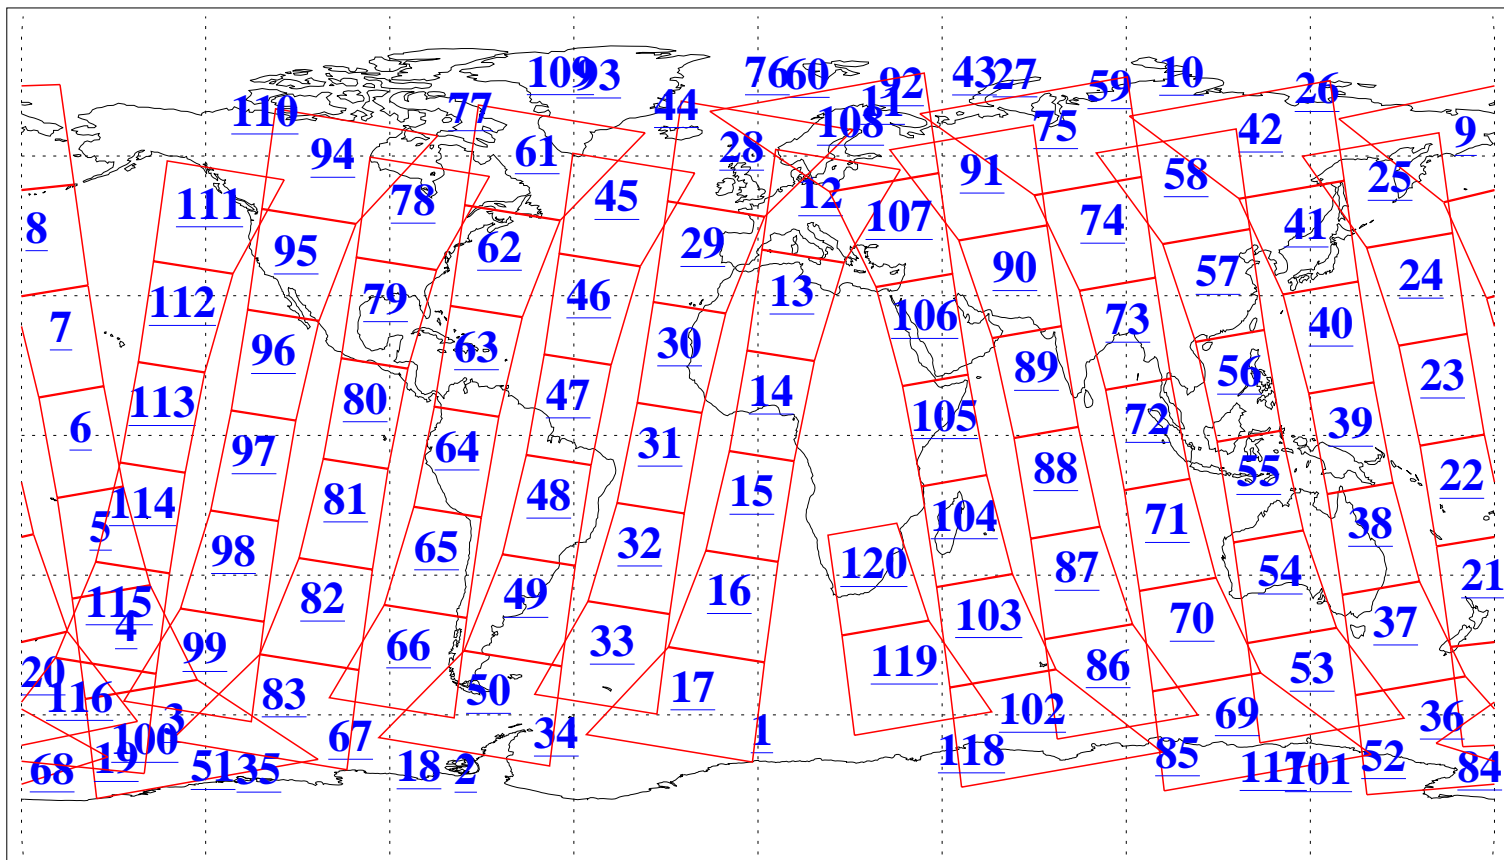

L1B Availability
AMSU Granules: 240
HSB Granules: 0
AIRS Granules: 240

21 May 2008
DoY 142
Aqua Day 2209
Granules: 1 to 120

Granules: 121 to 240

Legend: AMSU Available, HSB Available, AIRS Available

L1B Availability
AMSU Granules: 240
HSB Granules: 0
AIRS Granules: 240

21 May 2008
DoY 142
Aqua Day 2209

Ascending Granules

Descending Granules

Legend: AMSU Available, HSB Available, AIRS Available

L1B Availability
 AMSU Granules: 240
 HSB Granules: 0
 AIRS Granules: 240

21 May 2008
 DoY 142
 Aqua Day 2209

Northern Hemisphere Granules

Southern Hemisphere Granules

Legend: AMSU Available, HSB Available, AIRS Available