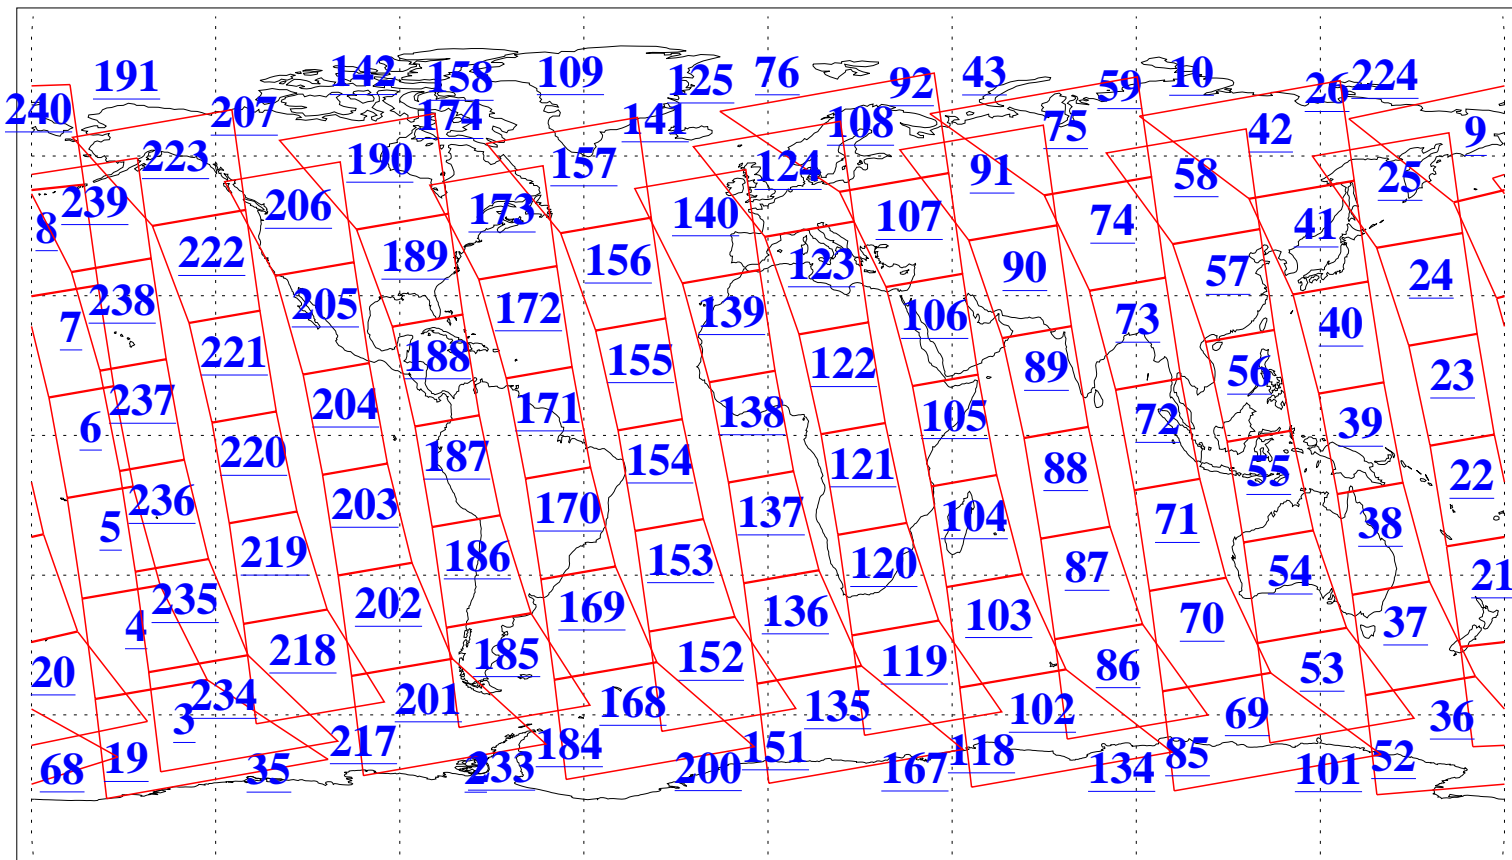

L1B Availability
AMSU Granules: 240
HSB Granules: 0
AIRS Granules: 240

21 May 2008
DoY 142
Aqua Day 2209
Granules: 1 to 120

Granules: 121 to 240

Legend: AMSU Available, HSB Available, AIRS Available

L1B Availability
AMSU Granules: 240
HSB Granules: 0
AIRS Granules: 240

21 May 2008
DoY 142
Aqua Day 2209

Ascending Granules

Descending Granules

Legend: AMSU Available, HSB Available, AIRS Available

L1B Availability
 AMSU Granules: 240
 HSB Granules: 0
 AIRS Granules: 240

21 May 2008
 DoY 142
 Aqua Day 2209

Northern Hemisphere Granules

Southern Hemisphere Granules

Legend: AMSU Available, HSB Available, AIRS Available