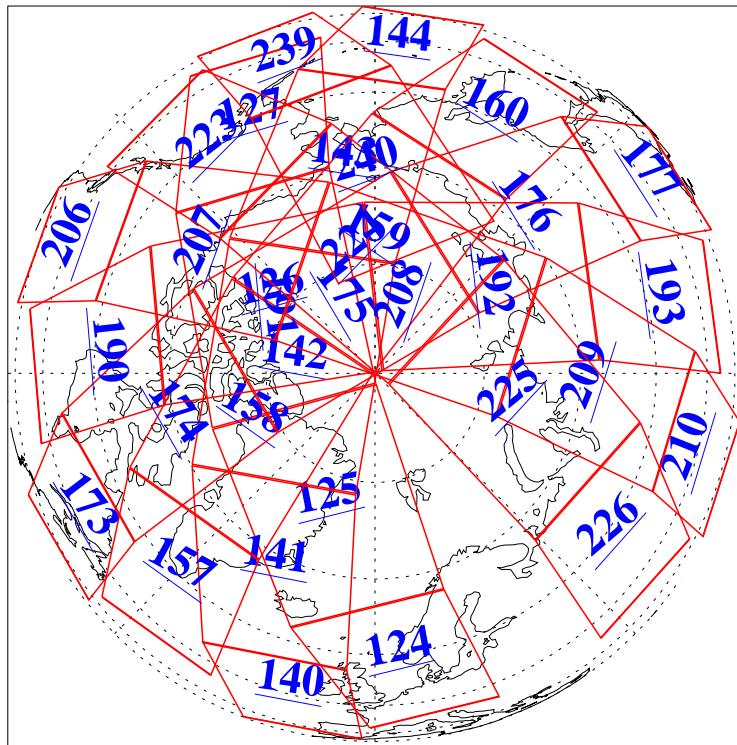

L1B Availability
AMSU Granules: 240
HSB Granules: 0
AIRS Granules: 240

21 May 2008
DoY 142
Aqua Day 2209
Granules: 1 to 120

Granules: 121 to 240

Legend: AMSU Available, HSB Available, AIRS Available

L1B Availability
AMSU Granules: 240
HSB Granules: 0
AIRS Granules: 240

21 May 2008
DoY 142
Aqua Day 2209

Ascending Granules

Descending Granules

Legend: AMSU Available, HSB Available, AIRS Available

L1B Availability
 AMSU Granules: 240
 HSB Granules: 0
 AIRS Granules: 240

21 May 2008
 DoY 142
 Aqua Day 2209

Northern Hemisphere Granules

Southern Hemisphere Granules

Legend: AMSU Available, HSB Available, AIRS Available