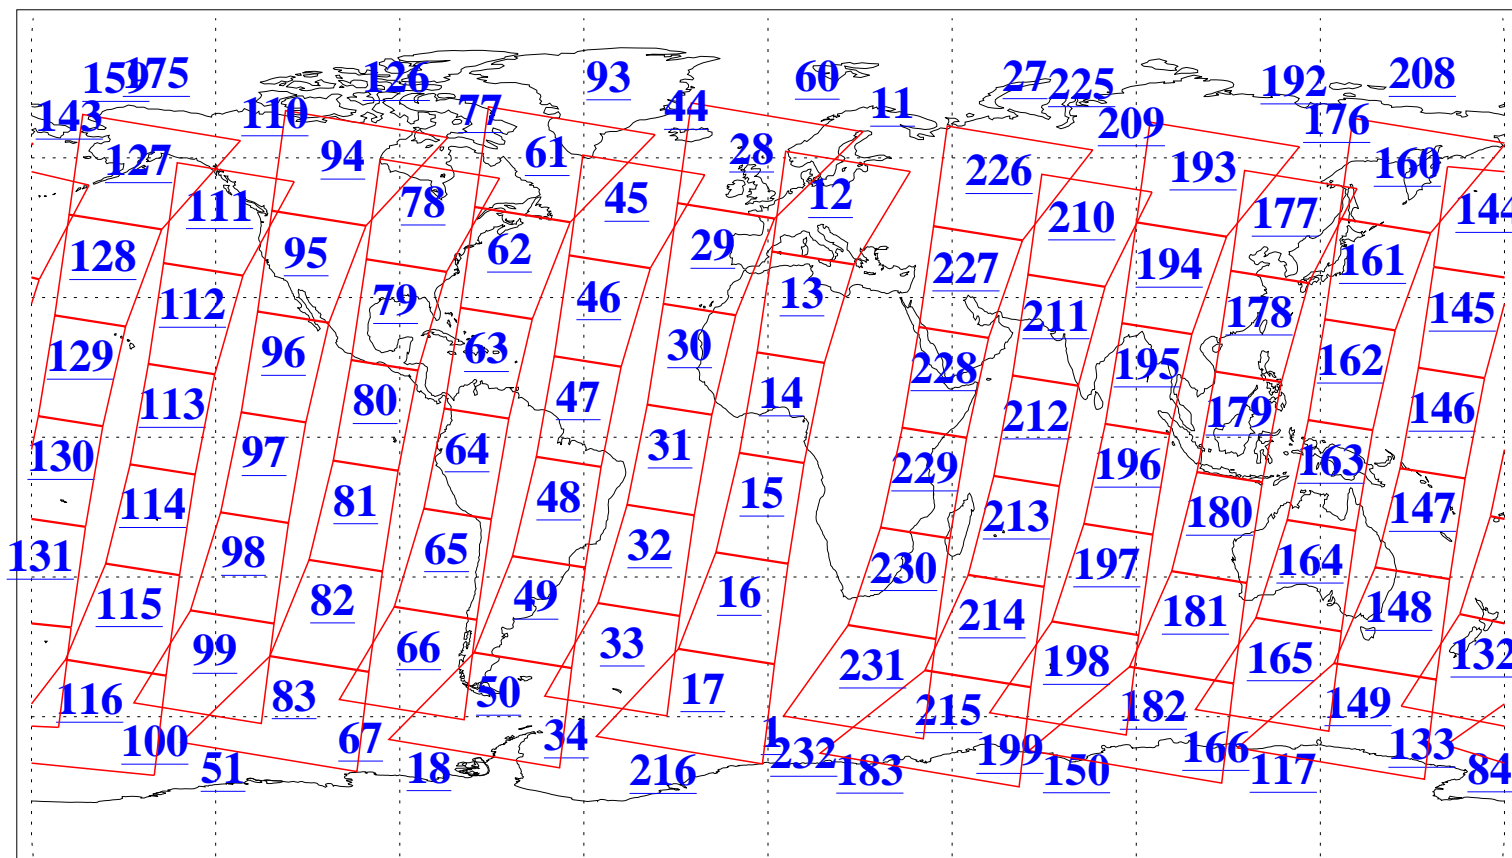

L1B Availability
AMSU Granules: 240
HSB Granules: 0
AIRS Granules: 240

21 May 2008
DoY 142
Aqua Day 2209
Granules: 1 to 120

Granules: 121 to 240

Legend: AMSU Available, HSB Available, AIRS Available

L1B Availability
AMSU Granules: 240
HSB Granules: 0
AIRS Granules: 240

21 May 2008
DoY 142
Aqua Day 2209

Ascending Granules

Descending Granules

Legend: AMSU Available, HSB Available, AIRS Available

L1B Availability
 AMSU Granules: 240
 HSB Granules: 0
 AIRS Granules: 240

21 May 2008
 DoY 142
 Aqua Day 2209

Northern Hemisphere Granules

Southern Hemisphere Granules

Legend: AMSU Available, HSB Available, AIRS Available