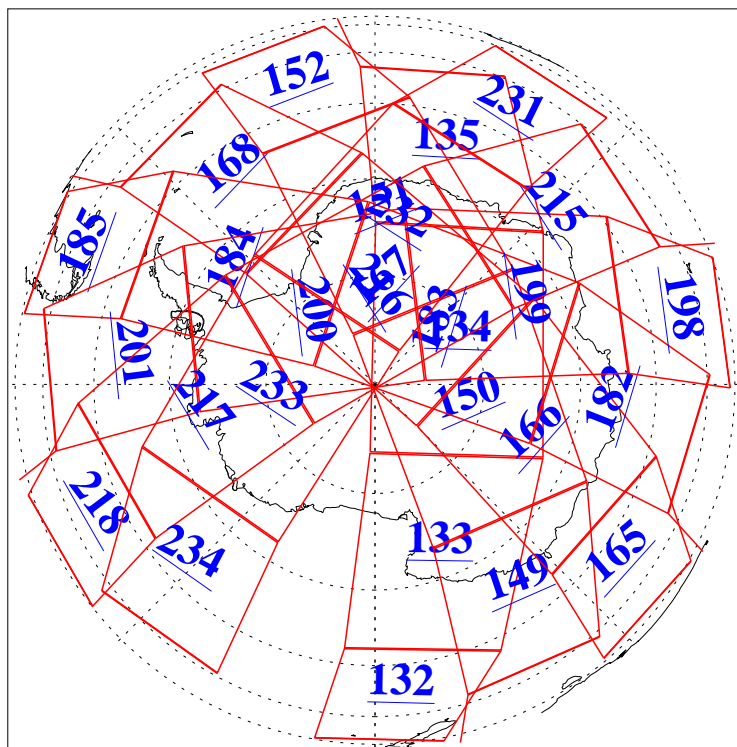

L1B Availability
AMSU Granules: 240
HSB Granules: 0
AIRS Granules: 240

21 May 2008
DoY 142
Aqua Day 2209
Granules: 1 to 120

Granules: 121 to 240

Legend: AMSU Available, HSB Available, AIRS Available

L1B Availability
AMSU Granules: 240
HSB Granules: 0
AIRS Granules: 240

21 May 2008
DoY 142
Aqua Day 2209

Ascending Granules

Descending Granules

Legend: AMSU Available, HSB Available, AIRS Available

L1B Availability
 AMSU Granules: 240
 HSB Granules: 0
 AIRS Granules: 240

21 May 2008
 DoY 142
 Aqua Day 2209

Northern Hemisphere Granules

Southern Hemisphere Granules

Legend: AMSU Available, HSB Available, AIRS Available