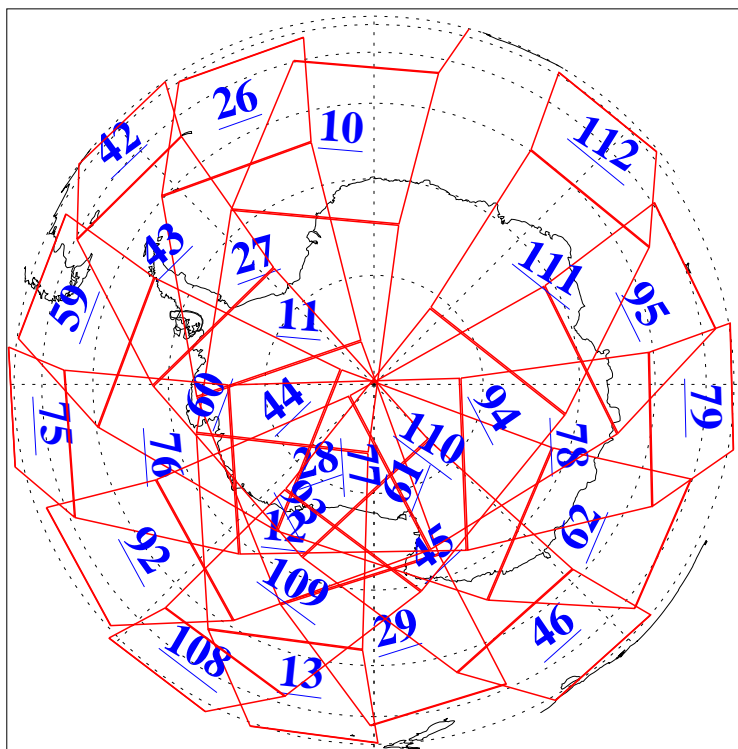

L1B Availability
AMSU Granules: 240
HSB Granules: 0
AIRS Granules: 240

20 May 2008
DoY 141
Aqua Day 2208
Granules: 1 to 120

Granules: 121 to 240

Legend: AMSU Available, HSB Available, AIRS Available

L1B Availability
AMSU Granules: 240
HSB Granules: 0
AIRS Granules: 240

20 May 2008
DoY 141
Aqua Day 2208
Ascending Granules

Descending Granules

Legend: AMSU Available, HSB Available, AIRS Available

L1B Availability
 AMSU Granules: 240
 HSB Granules: 0
 AIRS Granules: 240

20 May 2008
 DoY 141
 Aqua Day 2208

Northern Hemisphere Granules

Southern Hemisphere Granules

Legend: AMSU Available, HSB Available, AIRS Available