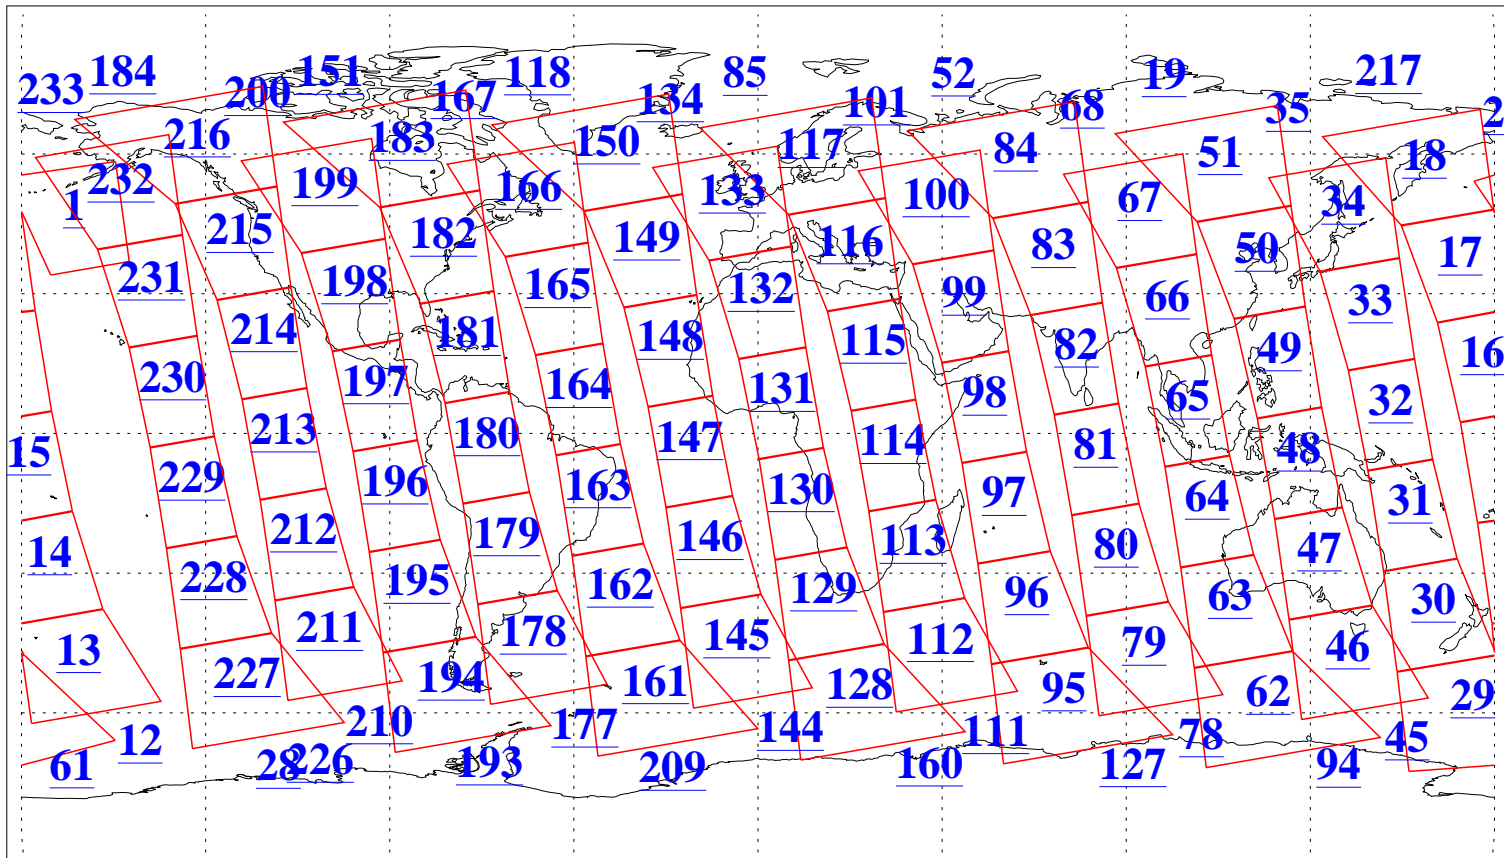

L1B Availability
AMSU Granules: 240
HSB Granules: 0
AIRS Granules: 240

20 May 2008
DoY 141
Aqua Day 2208
Granules: 1 to 120

Granules: 121 to 240

Legend: AMSU Available, HSB Available, AIRS Available

L1B Availability
AMSU Granules: 240
HSB Granules: 0
AIRS Granules: 240

20 May 2008
DoY 141
Aqua Day 2208
Ascending Granules

Descending Granules

Legend: AMSU Available, HSB Available, AIRS Available

L1B Availability
 AMSU Granules: 240
 HSB Granules: 0
 AIRS Granules: 240

20 May 2008
 DoY 141
 Aqua Day 2208

Northern Hemisphere Granules

Southern Hemisphere Granules

Legend: AMSU Available, HSB Available, AIRS Available