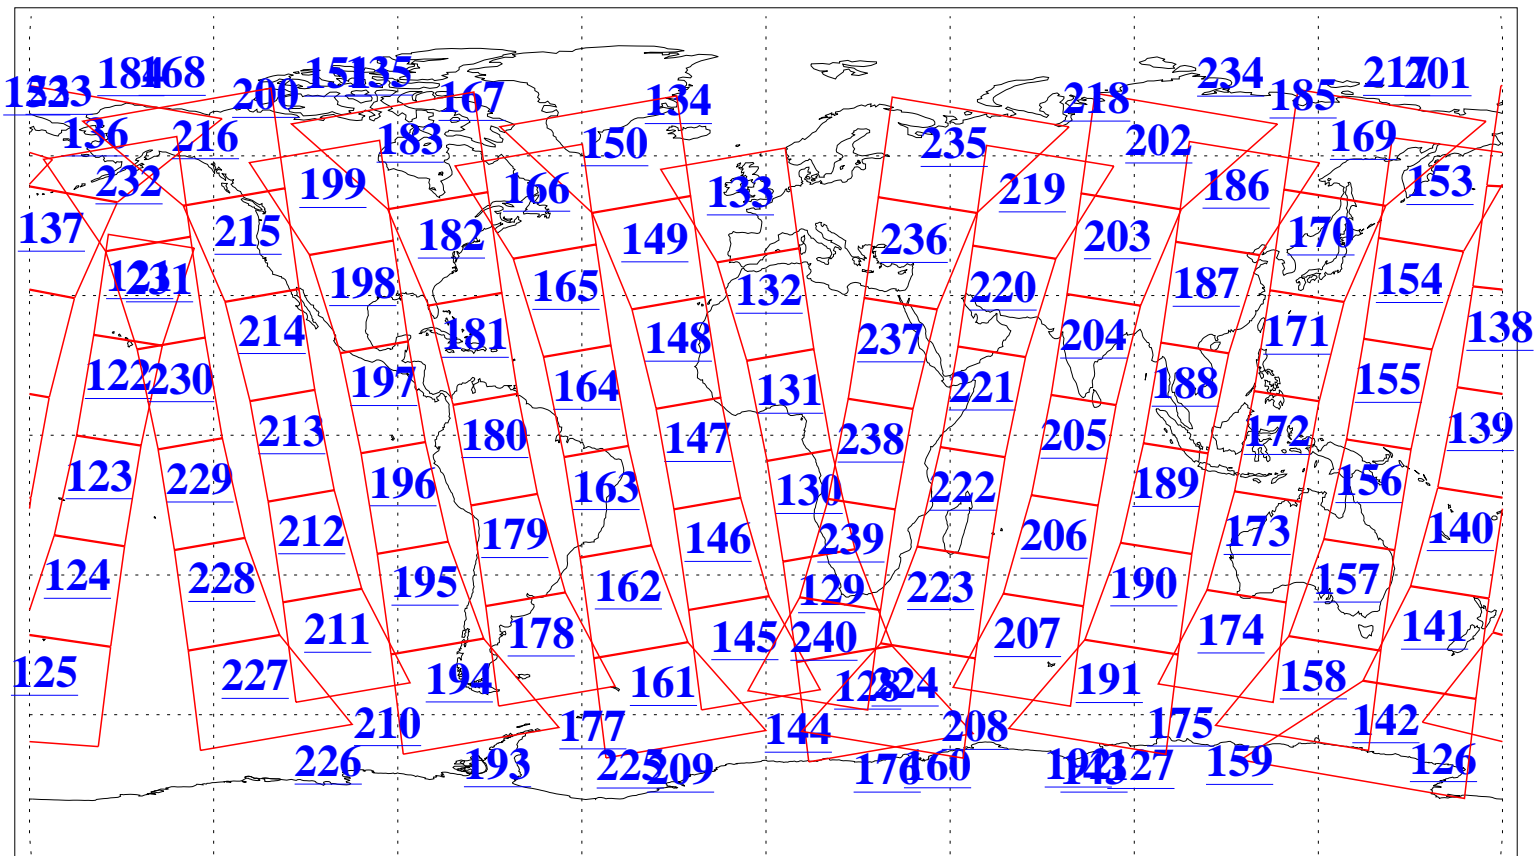

L1B Availability
AMSU Granules: 240
HSB Granules: 0
AIRS Granules: 240

20 May 2008
DoY 141
Aqua Day 2208
Granules: 1 to 120

Granules: 121 to 240

Legend: AMSU Available, HSB Available, AIRS Available

L1B Availability
AMSU Granules: 240
HSB Granules: 0
AIRS Granules: 240

20 May 2008
DoY 141
Aqua Day 2208
Ascending Granules

Descending Granules

Legend: AMSU Available, HSB Available, AIRS Available

L1B Availability
 AMSU Granules: 240
 HSB Granules: 0
 AIRS Granules: 240

20 May 2008
 DoY 141
 Aqua Day 2208

Northern Hemisphere Granules

Southern Hemisphere Granules

Legend: AMSU Available, HSB Available, AIRS Available