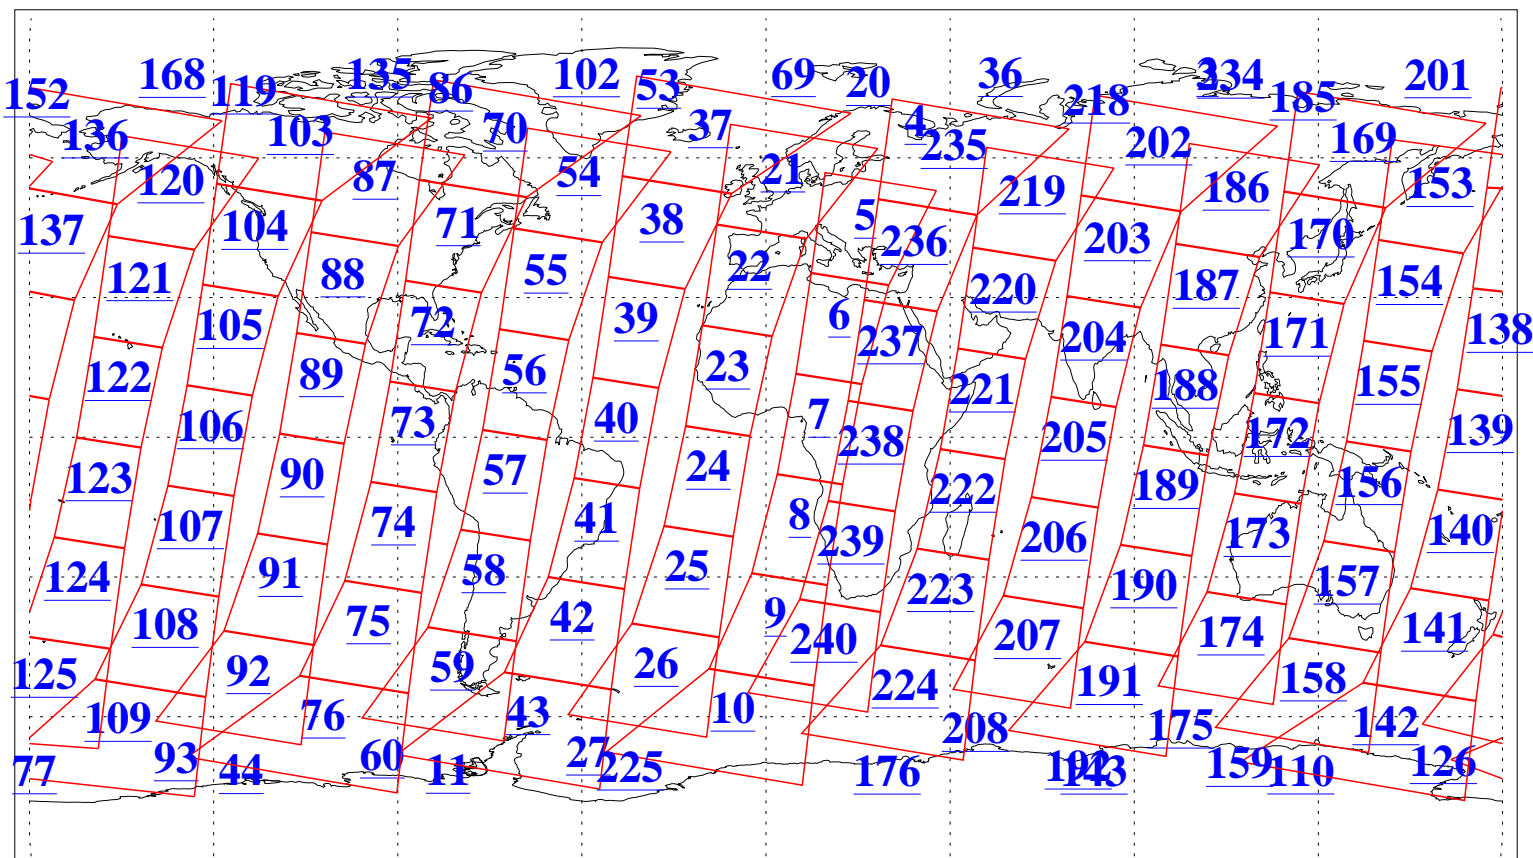

L1B Availability
AMSU Granules: 240
HSB Granules: 0
AIRS Granules: 240

20 May 2008
DoY 141
Aqua Day 2208
Granules: 1 to 120

Granules: 121 to 240

Legend: AMSU Available, HSB Available, AIRS Available

L1B Availability
AMSU Granules: 240
HSB Granules: 0
AIRS Granules: 240

20 May 2008
DoY 141
Aqua Day 2208
Ascending Granules

Descending Granules

Legend: AMSU Available, HSB Available, AIRS Available

L1B Availability
 AMSU Granules: 240
 HSB Granules: 0
 AIRS Granules: 240

20 May 2008
 DoY 141
 Aqua Day 2208

Northern Hemisphere Granules

Southern Hemisphere Granules

Legend: AMSU Available, HSB Available, AIRS Available