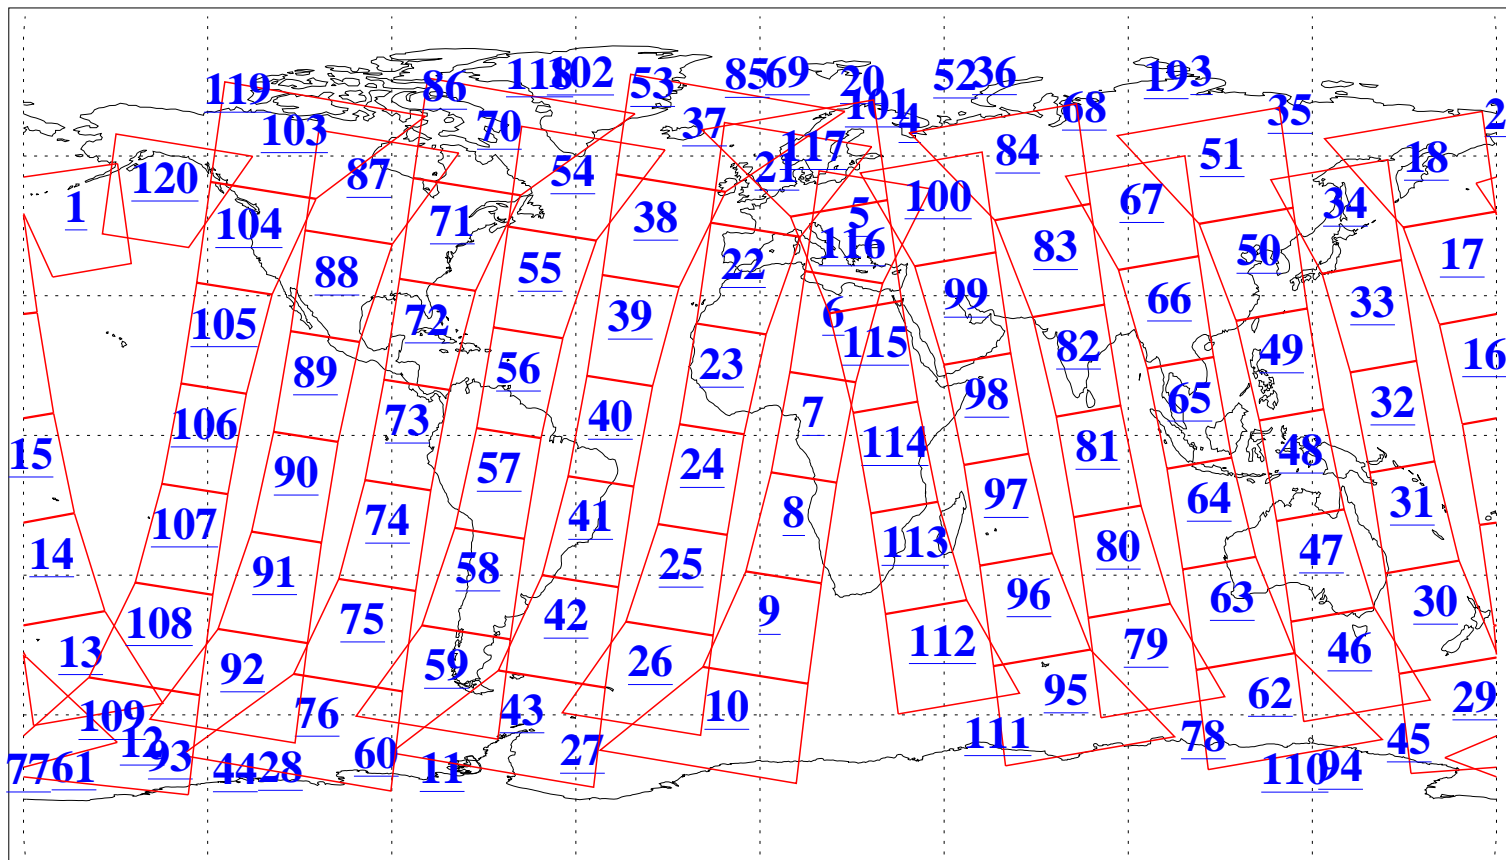

L1B Availability
AMSU Granules: 240
HSB Granules: 0
AIRS Granules: 240

20 May 2008
DoY 141
Aqua Day 2208
Granules: 1 to 120

Granules: 121 to 240

Legend: AMSU Available, HSB Available, AIRS Available

L1B Availability
AMSU Granules: 240
HSB Granules: 0
AIRS Granules: 240

20 May 2008
DoY 141
Aqua Day 2208
Ascending Granules

Descending Granules

Legend: AMSU Available, HSB Available, AIRS Available

L1B Availability
 AMSU Granules: 240
 HSB Granules: 0
 AIRS Granules: 240

20 May 2008
 DoY 141
 Aqua Day 2208

Northern Hemisphere Granules

Southern Hemisphere Granules

Legend: AMSU Available, HSB Available, AIRS Available