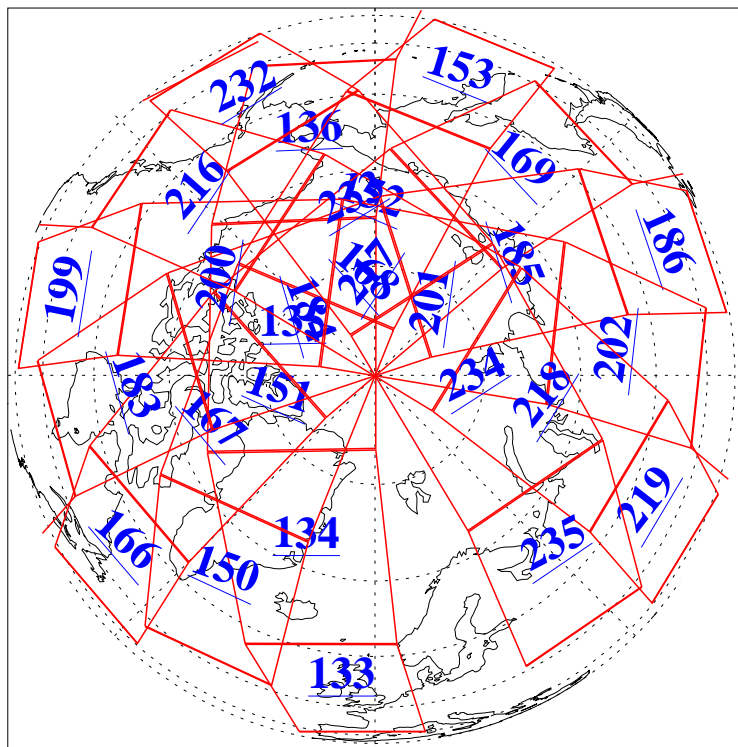

L1B Availability
AMSU Granules: 240
HSB Granules: 0
AIRS Granules: 240

20 May 2008
DoY 141
Aqua Day 2208
Granules: 1 to 120

Granules: 121 to 240

Legend: AMSU Available, HSB Available, AIRS Available

L1B Availability
AMSU Granules: 240
HSB Granules: 0
AIRS Granules: 240

20 May 2008
DoY 141
Aqua Day 2208
Ascending Granules

Descending Granules

Legend: AMSU Available, HSB Available, AIRS Available

L1B Availability
 AMSU Granules: 240
 HSB Granules: 0
 AIRS Granules: 240

20 May 2008
 DoY 141
 Aqua Day 2208

Northern Hemisphere Granules

Southern Hemisphere Granules

Legend: AMSU Available, HSB Available, AIRS Available