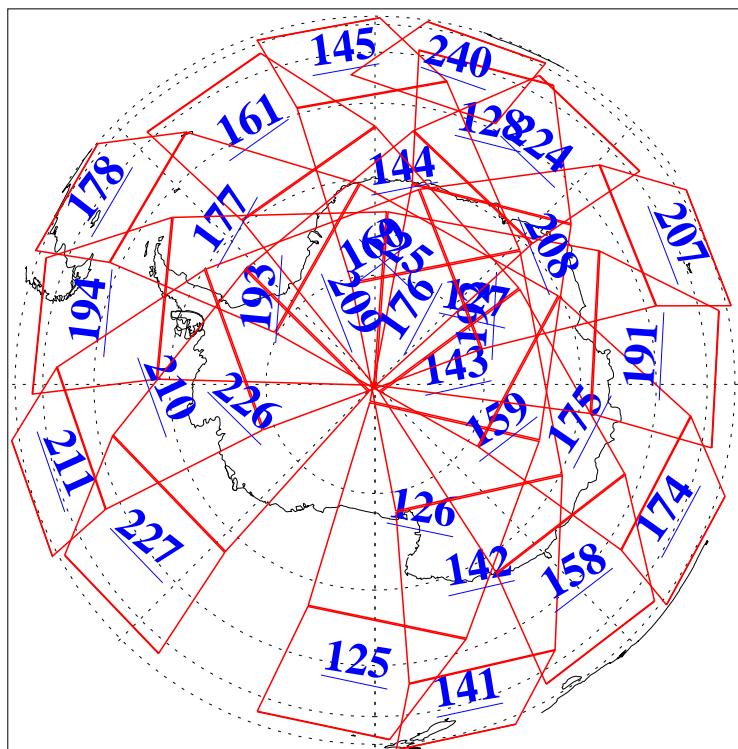

L1B Availability
AMSU Granules: 240
HSB Granules: 0
AIRS Granules: 240

20 May 2008
DoY 141
Aqua Day 2208
Granules: 1 to 120

Granules: 121 to 240

Legend: AMSU Available, HSB Available, AIRS Available

L1B Availability
AMSU Granules: 240
HSB Granules: 0
AIRS Granules: 240

20 May 2008
DoY 141
Aqua Day 2208
Ascending Granules

Descending Granules

Legend: AMSU Available, HSB Available, AIRS Available

L1B Availability
 AMSU Granules: 240
 HSB Granules: 0
 AIRS Granules: 240

20 May 2008
 DoY 141
 Aqua Day 2208

Northern Hemisphere Granules

Southern Hemisphere Granules

Legend: AMSU Available, HSB Available, AIRS Available