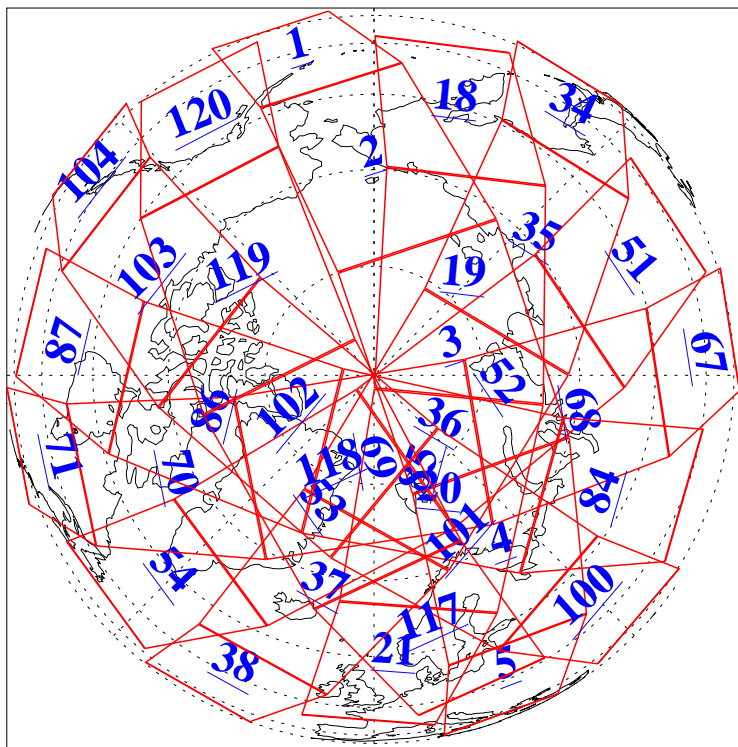

L1B Availability
AMSU Granules: 240
HSB Granules: 0
AIRS Granules: 240

20 May 2008
DoY 141
Aqua Day 2208
Granules: 1 to 120

Granules: 121 to 240

Legend: AMSU Available, HSB Available, AIRS Available

L1B Availability
AMSU Granules: 240
HSB Granules: 0
AIRS Granules: 240

20 May 2008
DoY 141
Aqua Day 2208
Ascending Granules

Descending Granules

Legend: AMSU Available, HSB Available, AIRS Available

L1B Availability
 AMSU Granules: 240
 HSB Granules: 0
 AIRS Granules: 240

20 May 2008
 DoY 141
 Aqua Day 2208

Northern Hemisphere Granules

Southern Hemisphere Granules

Legend: AMSU Available, HSB Available, AIRS Available