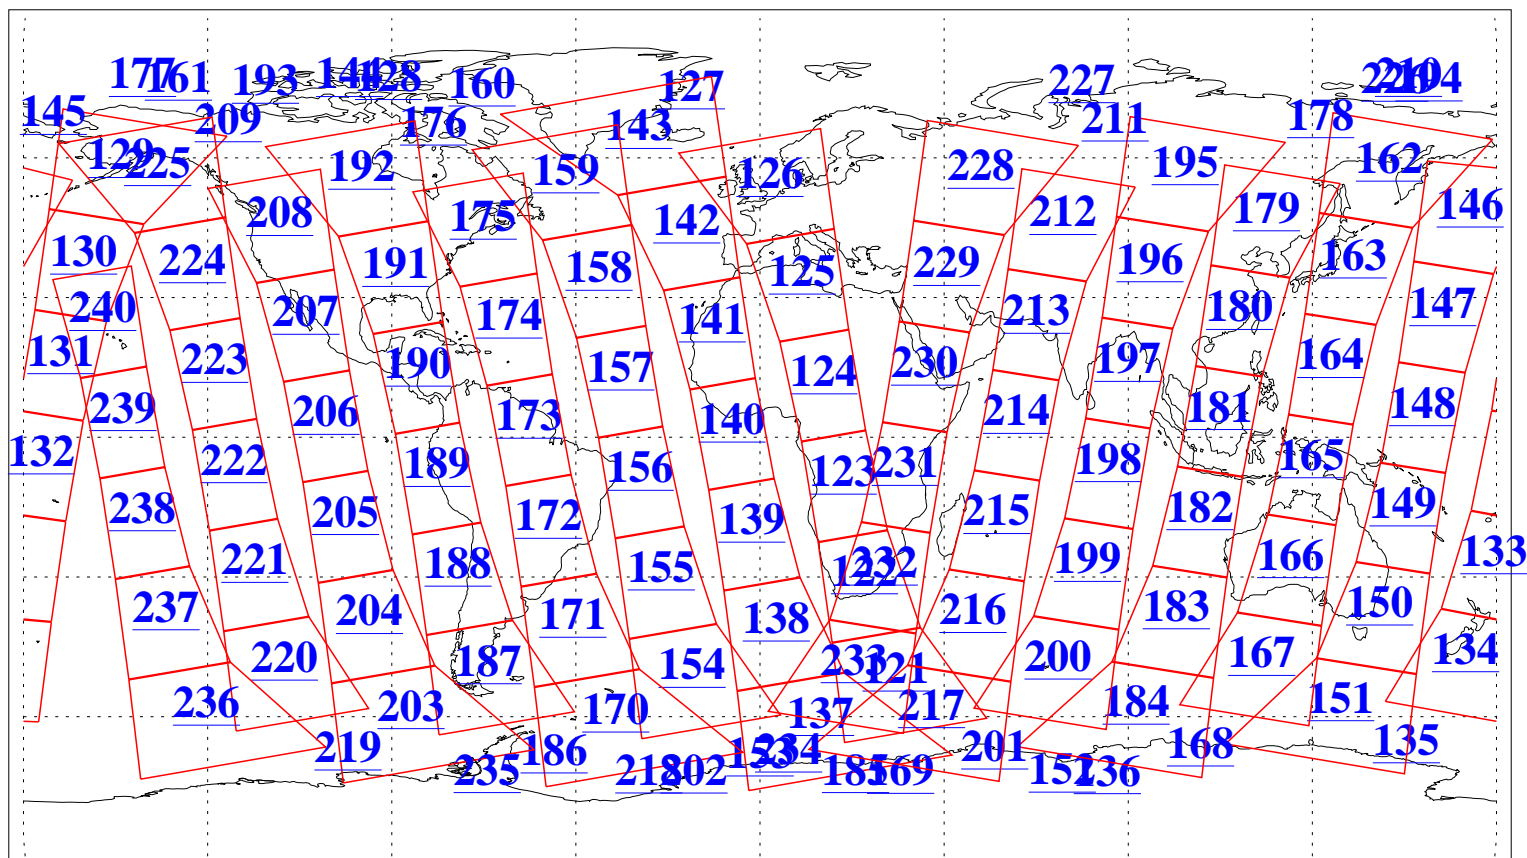

L1B Availability
AMSU Granules: 240
HSB Granules: 0
AIRS Granules: 240

19 May 2008
DoY 140
Aqua Day 2207
Granules: 1 to 120

Granules: 121 to 240

Legend: AMSU Available, HSB Available, AIRS Available

L1B Availability
AMSU Granules: 240
HSB Granules: 0
AIRS Granules: 240

19 May 2008
DoY 140
Aqua Day 2207

Ascending Granules

Descending Granules

Legend: AMSU Available, HSB Available, AIRS Available

L1B Availability
 AMSU Granules: 240
 HSB Granules: 0
 AIRS Granules: 240

19 May 2008
 DoY 140
 Aqua Day 2207

Northern Hemisphere Granules

Southern Hemisphere Granules

Legend: AMSU Available, HSB Available, AIRS Available