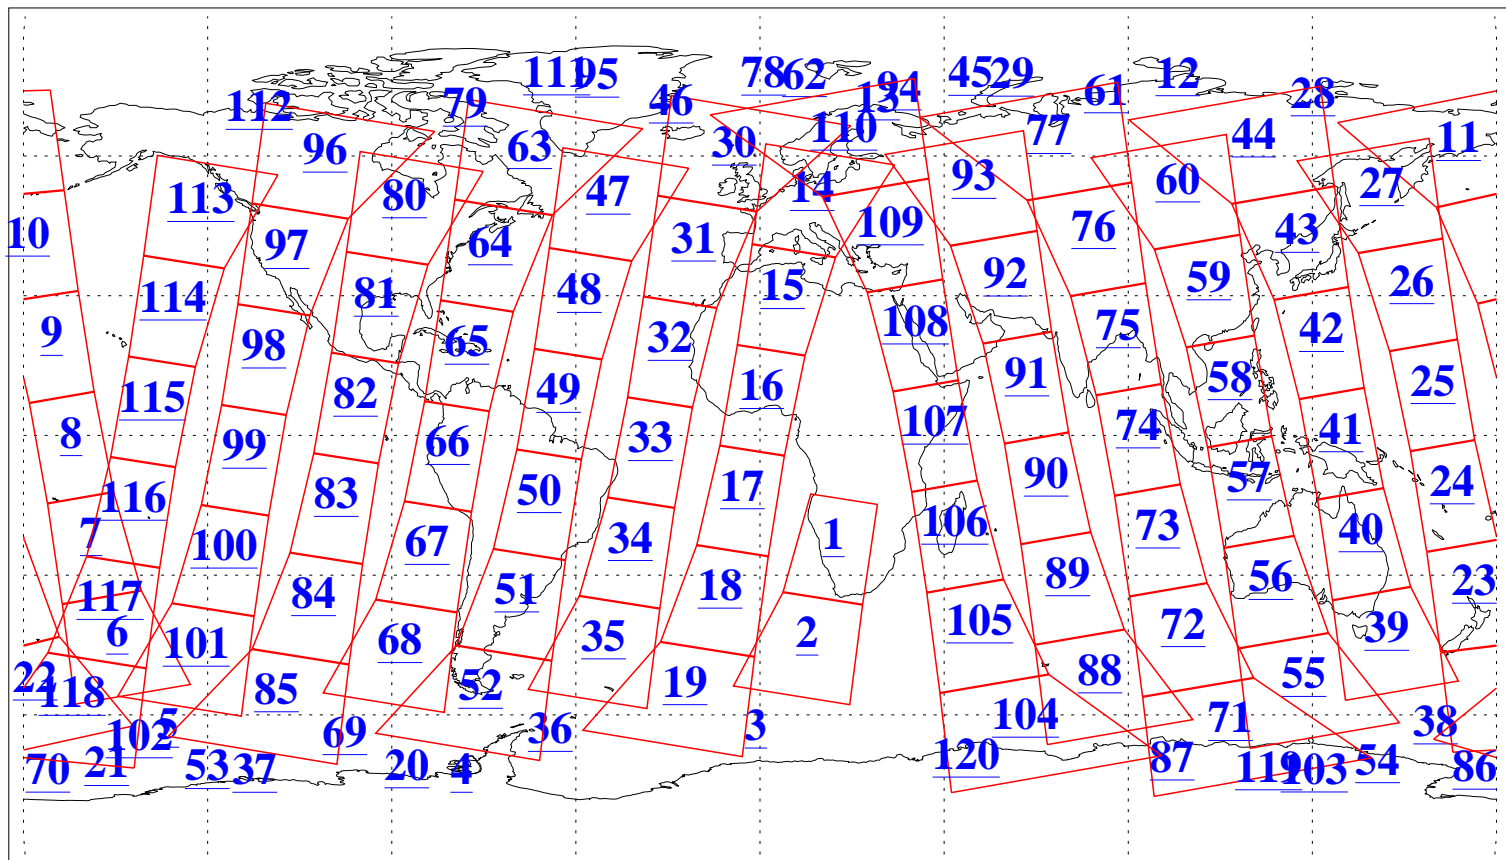

L1B Availability
AMSU Granules: 240
HSB Granules: 0
AIRS Granules: 240

19 May 2008
DoY 140
Aqua Day 2207
Granules: 1 to 120

Granules: 121 to 240

Legend: AMSU Available, HSB Available, AIRS Available

L1B Availability
AMSU Granules: 240
HSB Granules: 0
AIRS Granules: 240

19 May 2008
DoY 140
Aqua Day 2207

Ascending Granules

Descending Granules

Legend: AMSU Available, HSB Available, AIRS Available

L1B Availability
 AMSU Granules: 240
 HSB Granules: 0
 AIRS Granules: 240

19 May 2008
 DoY 140
 Aqua Day 2207

Northern Hemisphere Granules

Southern Hemisphere Granules

Legend: AMSU Available, HSB Available, AIRS Available