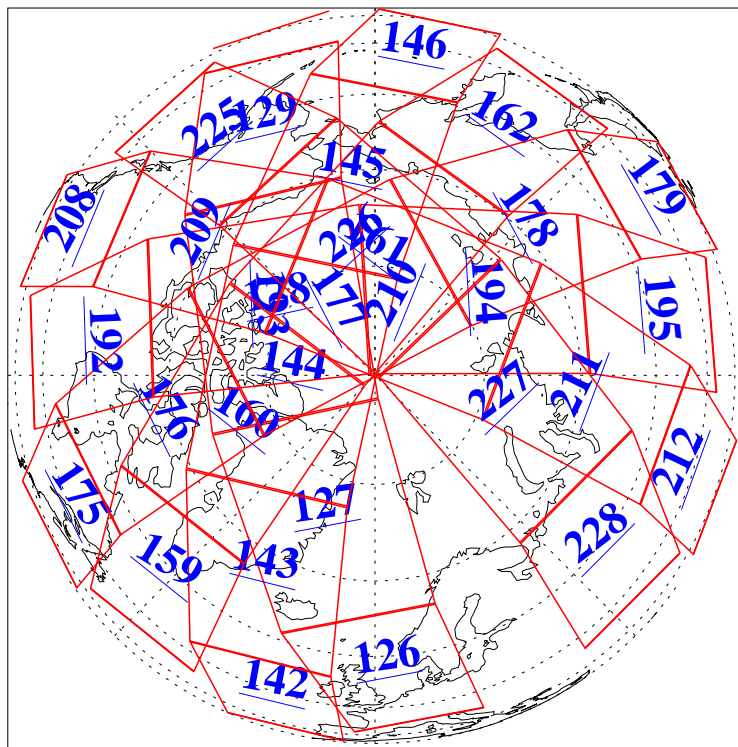

L1B Availability
AMSU Granules: 240
HSB Granules: 0
AIRS Granules: 240

19 May 2008
DoY 140
Aqua Day 2207
Granules: 1 to 120

Granules: 121 to 240

Legend: AMSU Available, HSB Available, AIRS Available

L1B Availability
AMSU Granules: 240
HSB Granules: 0
AIRS Granules: 240

19 May 2008
DoY 140
Aqua Day 2207

Ascending Granules

Descending Granules

Legend: AMSU Available, HSB Available, AIRS Available

L1B Availability
 AMSU Granules: 240
 HSB Granules: 0
 AIRS Granules: 240

19 May 2008
 DoY 140
 Aqua Day 2207

Northern Hemisphere Granules

Southern Hemisphere Granules

Legend: AMSU Available, HSB Available, AIRS Available