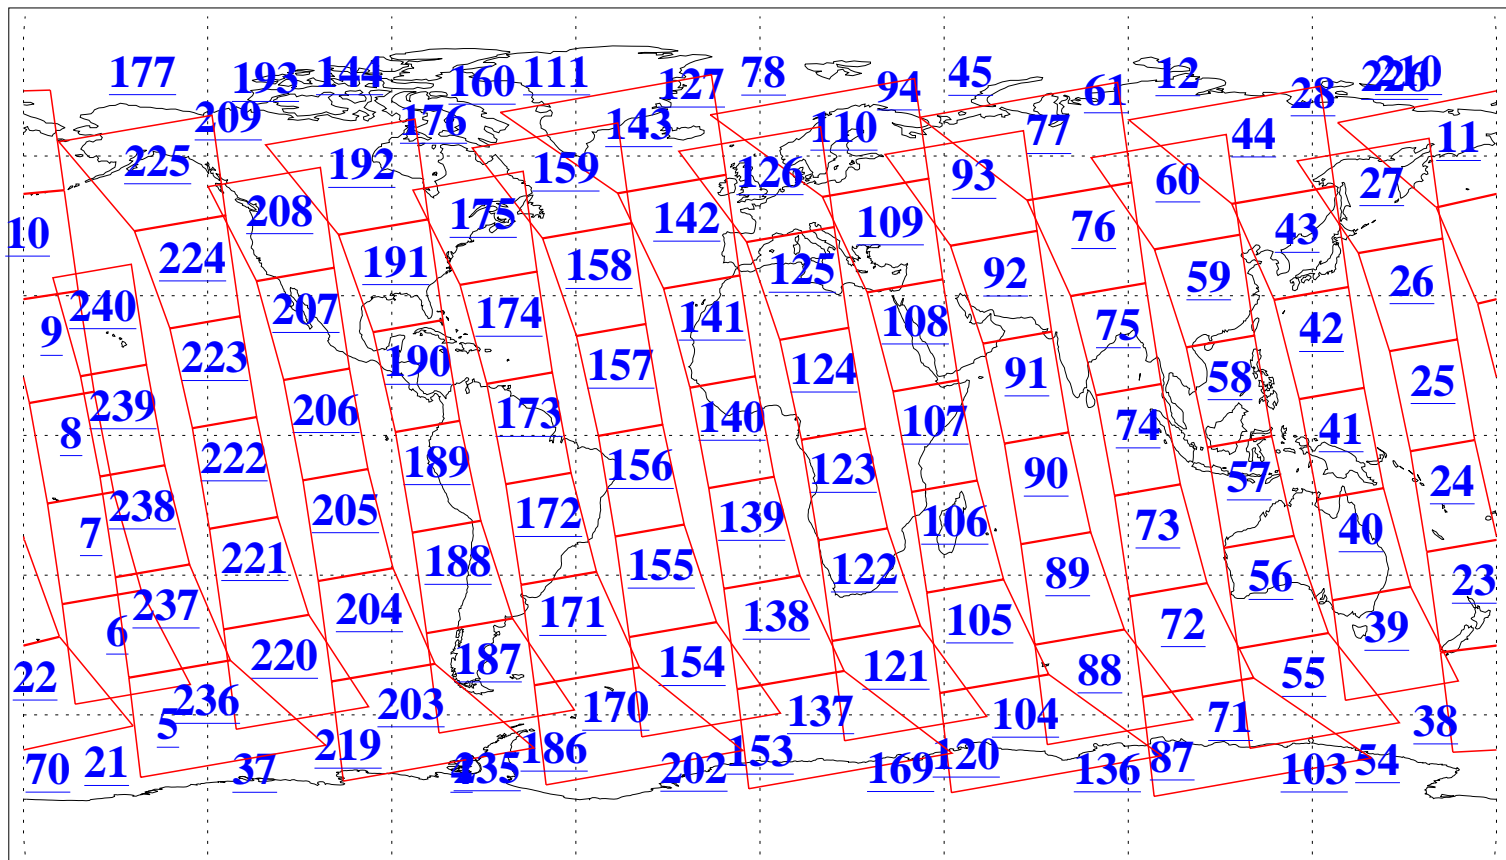

L1B Availability
AMSU Granules: 240
HSB Granules: 0
AIRS Granules: 240

19 May 2008
DoY 140
Aqua Day 2207
Granules: 1 to 120

Granules: 121 to 240

Legend: AMSU Available, HSB Available, AIRS Available

L1B Availability
AMSU Granules: 240
HSB Granules: 0
AIRS Granules: 240

19 May 2008
DoY 140
Aqua Day 2207

Ascending Granules

Descending Granules

Legend: AMSU Available, HSB Available, AIRS Available

L1B Availability
 AMSU Granules: 240
 HSB Granules: 0
 AIRS Granules: 240

19 May 2008
 DoY 140
 Aqua Day 2207

Northern Hemisphere Granules

Southern Hemisphere Granules

Legend: AMSU Available, HSB Available, AIRS Available