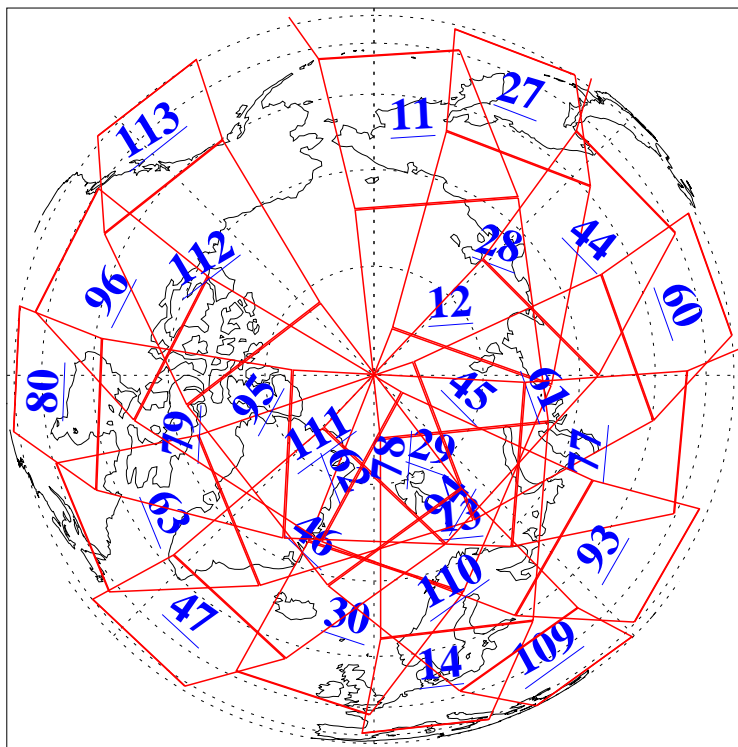

L1B Availability
AMSU Granules: 240
HSB Granules: 0
AIRS Granules: 240

19 May 2008
DoY 140
Aqua Day 2207
Granules: 1 to 120

Granules: 121 to 240

Legend: AMSU Available, HSB Available, AIRS Available

L1B Availability
AMSU Granules: 240
HSB Granules: 0
AIRS Granules: 240

19 May 2008
DoY 140
Aqua Day 2207

Ascending Granules

Descending Granules

Legend: AMSU Available, HSB Available, AIRS Available

L1B Availability
 AMSU Granules: 240
 HSB Granules: 0
 AIRS Granules: 240

19 May 2008
 DoY 140
 Aqua Day 2207

Northern Hemisphere Granules

Southern Hemisphere Granules

Legend: AMSU Available, HSB Available, AIRS Available