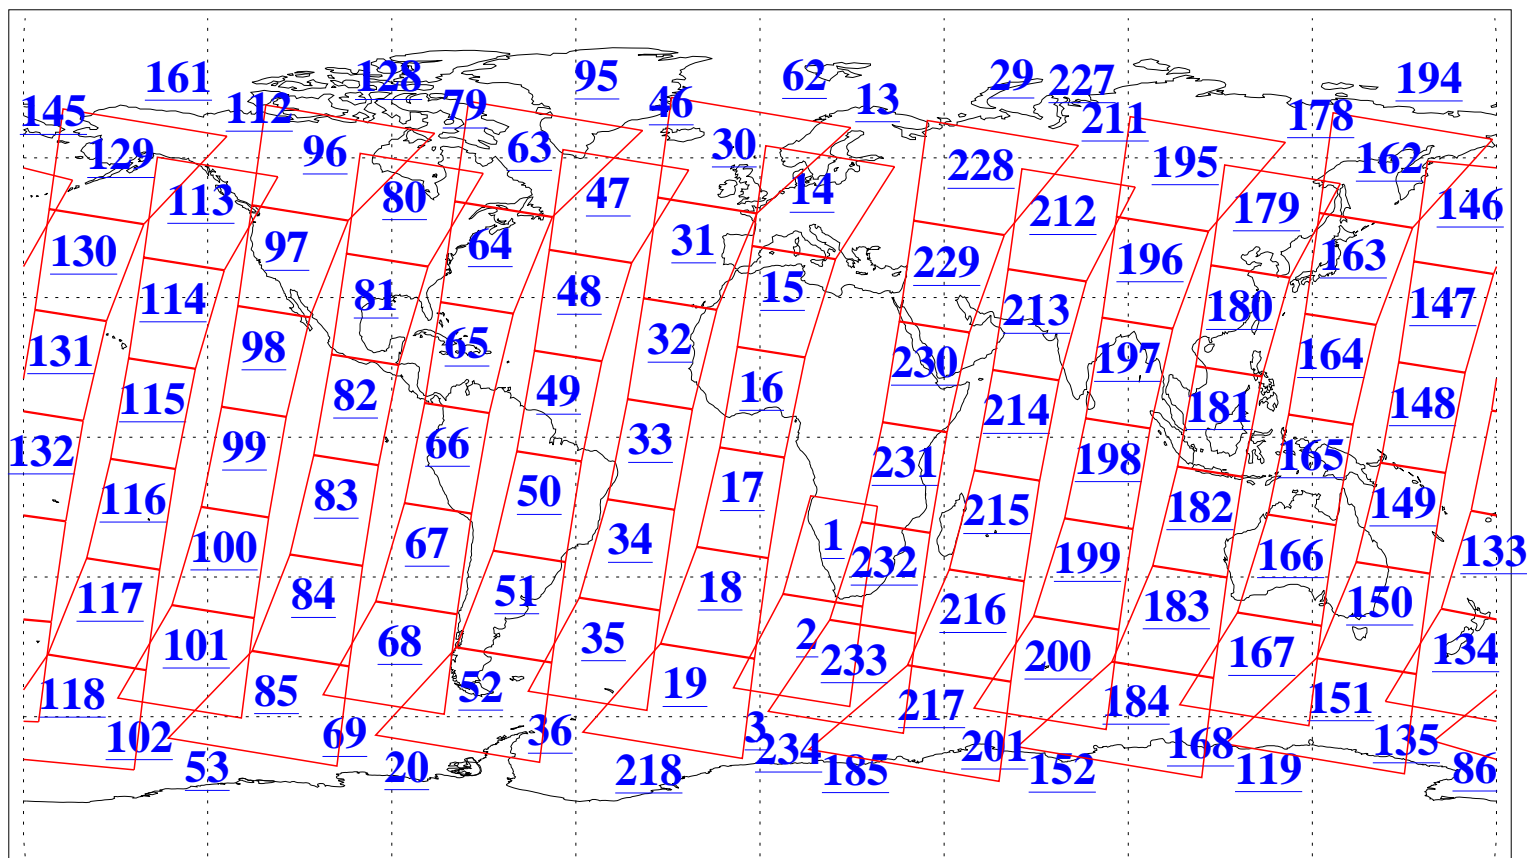

L1B Availability
AMSU Granules: 240
HSB Granules: 0
AIRS Granules: 240

19 May 2008
DoY 140
Aqua Day 2207
Granules: 1 to 120

Granules: 121 to 240

Legend: AMSU Available, HSB Available, AIRS Available

L1B Availability
AMSU Granules: 240
HSB Granules: 0
AIRS Granules: 240

19 May 2008
DoY 140
Aqua Day 2207

Ascending Granules

Descending Granules

Legend: AMSU Available, HSB Available, AIRS Available

L1B Availability
 AMSU Granules: 240
 HSB Granules: 0
 AIRS Granules: 240

19 May 2008
 DoY 140
 Aqua Day 2207

Northern Hemisphere Granules

Southern Hemisphere Granules

Legend: AMSU Available, HSB Available, AIRS Available