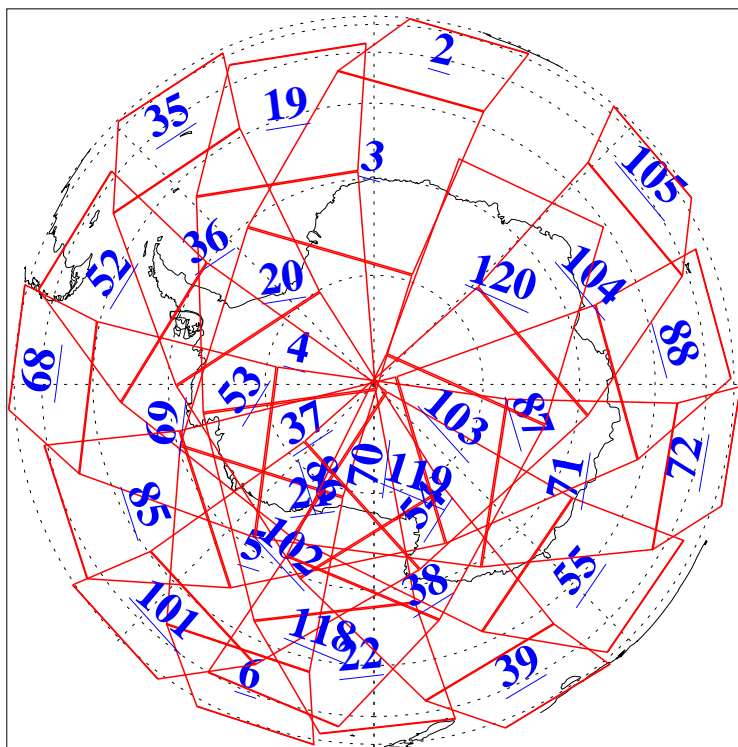

L1B Availability
AMSU Granules: 240
HSB Granules: 0
AIRS Granules: 240

19 May 2008
DoY 140
Aqua Day 2207
Granules: 1 to 120

Granules: 121 to 240

Legend: AMSU Available, HSB Available, AIRS Available

L1B Availability
AMSU Granules: 240
HSB Granules: 0
AIRS Granules: 240

19 May 2008
DoY 140
Aqua Day 2207

Ascending Granules

Descending Granules

Legend: AMSU Available, HSB Available, AIRS Available

L1B Availability
 AMSU Granules: 240
 HSB Granules: 0
 AIRS Granules: 240

19 May 2008
 DoY 140
 Aqua Day 2207

Northern Hemisphere Granules

Southern Hemisphere Granules

Legend: AMSU Available, HSB Available, AIRS Available