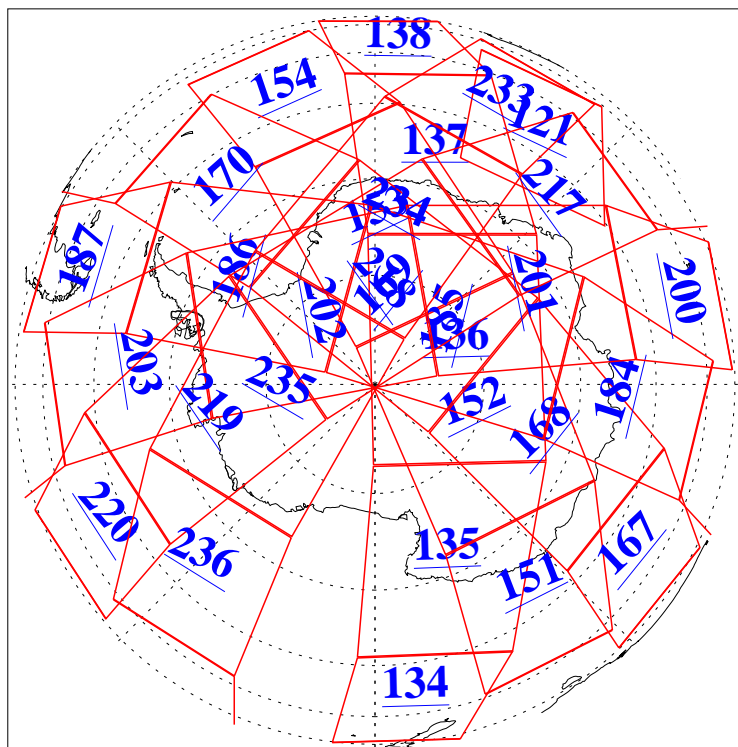

L1B Availability
AMSU Granules: 240
HSB Granules: 0
AIRS Granules: 240

19 May 2008
DoY 140
Aqua Day 2207
Granules: 1 to 120

Granules: 121 to 240

Legend: AMSU Available, HSB Available, AIRS Available

L1B Availability
AMSU Granules: 240
HSB Granules: 0
AIRS Granules: 240

19 May 2008
DoY 140
Aqua Day 2207

Ascending Granules

Descending Granules

Legend: AMSU Available, HSB Available, AIRS Available

L1B Availability
 AMSU Granules: 240
 HSB Granules: 0
 AIRS Granules: 240

19 May 2008
 DoY 140
 Aqua Day 2207

Northern Hemisphere Granules

Southern Hemisphere Granules

Legend: AMSU Available, HSB Available, AIRS Available