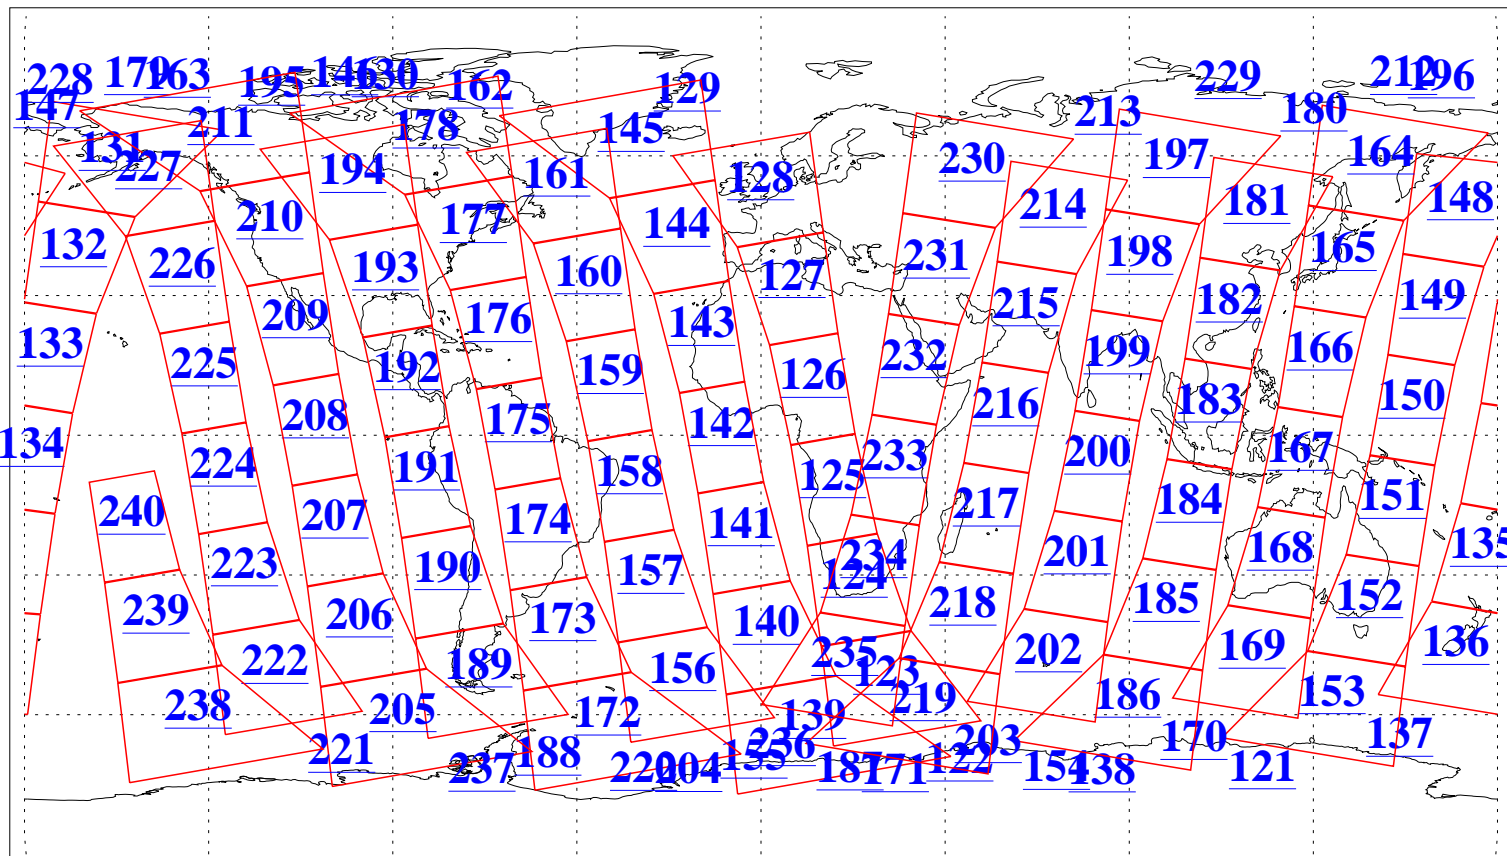

L1B Availability
AMSU Granules: 240
HSB Granules: 0
AIRS Granules: 240

17 May 2008
DoY 138
Aqua Day 2205
Granules: 1 to 120

Granules: 121 to 240

Legend: AMSU Available, HSB Available, AIRS Available

L1B Availability
AMSU Granules: 240
HSB Granules: 0
AIRS Granules: 240

17 May 2008
DoY 138
Aqua Day 2205

Ascending Granules

Descending Granules

Legend: AMSU Available, HSB Available, AIRS Available

L1B Availability
 AMSU Granules: 240
 HSB Granules: 0
 AIRS Granules: 240

17 May 2008
 DoY 138
 Aqua Day 2205

Northern Hemisphere Granules

Southern Hemisphere Granules

Legend: AMSU Available, HSB Available, AIRS Available