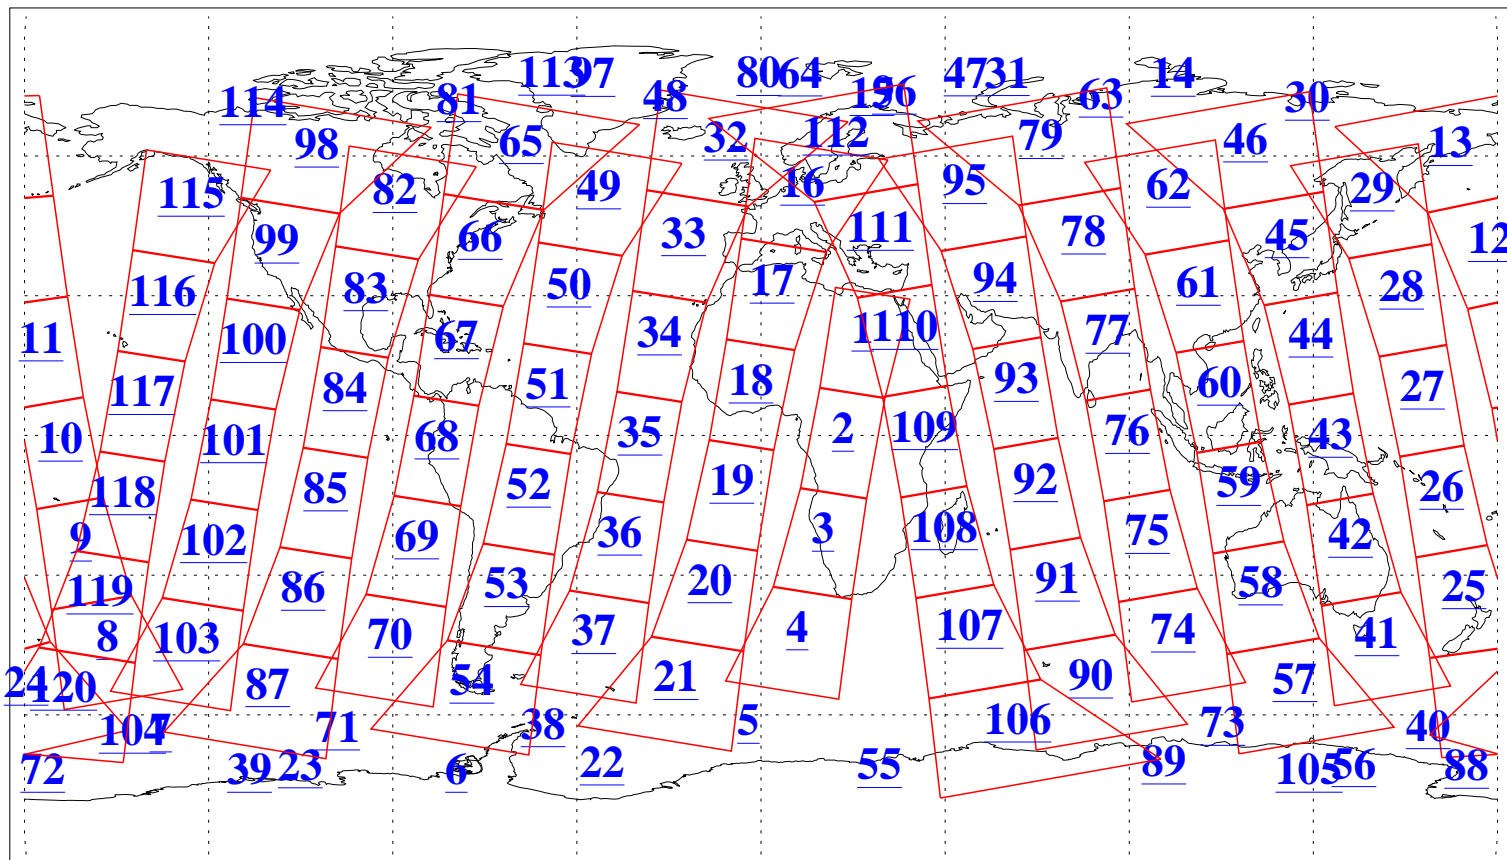

L1B Availability
AMSU Granules: 240
HSB Granules: 0
AIRS Granules: 240

17 May 2008
DoY 138
Aqua Day 2205
Granules: 1 to 120

Granules: 121 to 240

Legend: AMSU Available, HSB Available, AIRS Available

L1B Availability
AMSU Granules: 240
HSB Granules: 0
AIRS Granules: 240

17 May 2008
DoY 138
Aqua Day 2205

Ascending Granules

Descending Granules

Legend: AMSU Available, HSB Available, AIRS Available

L1B Availability
 AMSU Granules: 240
 HSB Granules: 0
 AIRS Granules: 240

17 May 2008
 DoY 138
 Aqua Day 2205

Northern Hemisphere Granules

Southern Hemisphere Granules

Legend: AMSU Available, HSB Available, AIRS Available