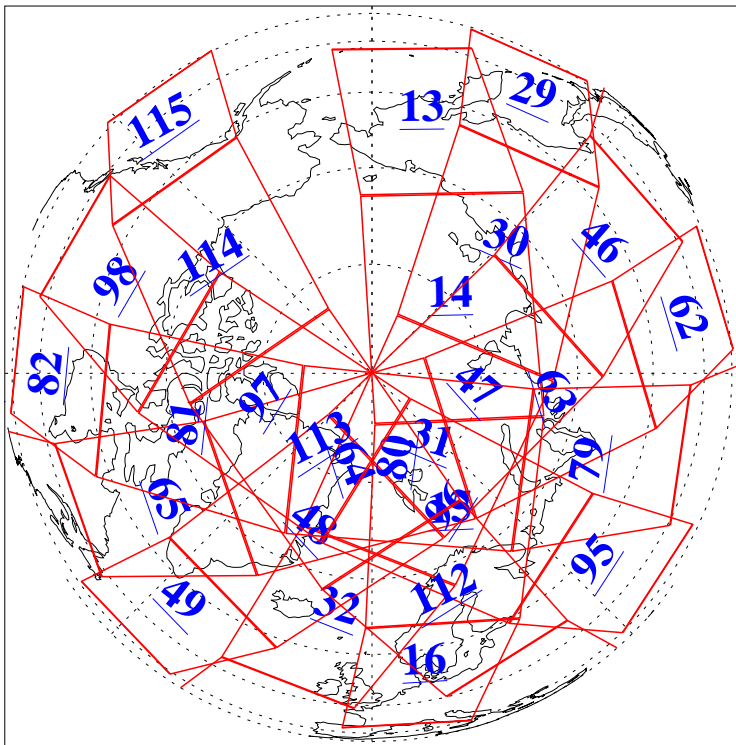

L1B Availability
AMSU Granules: 240
HSB Granules: 0
AIRS Granules: 240

17 May 2008
DoY 138
Aqua Day 2205
Granules: 1 to 120

Granules: 121 to 240

Legend: AMSU Available, HSB Available, AIRS Available

L1B Availability
AMSU Granules: 240
HSB Granules: 0
AIRS Granules: 240

17 May 2008
DoY 138
Aqua Day 2205

Ascending Granules

Descending Granules

Legend: AMSU Available, HSB Available, AIRS Available

L1B Availability
 AMSU Granules: 240
 HSB Granules: 0
 AIRS Granules: 240

17 May 2008
 DoY 138
 Aqua Day 2205

Northern Hemisphere Granules

Southern Hemisphere Granules

Legend: AMSU Available, HSB Available, AIRS Available