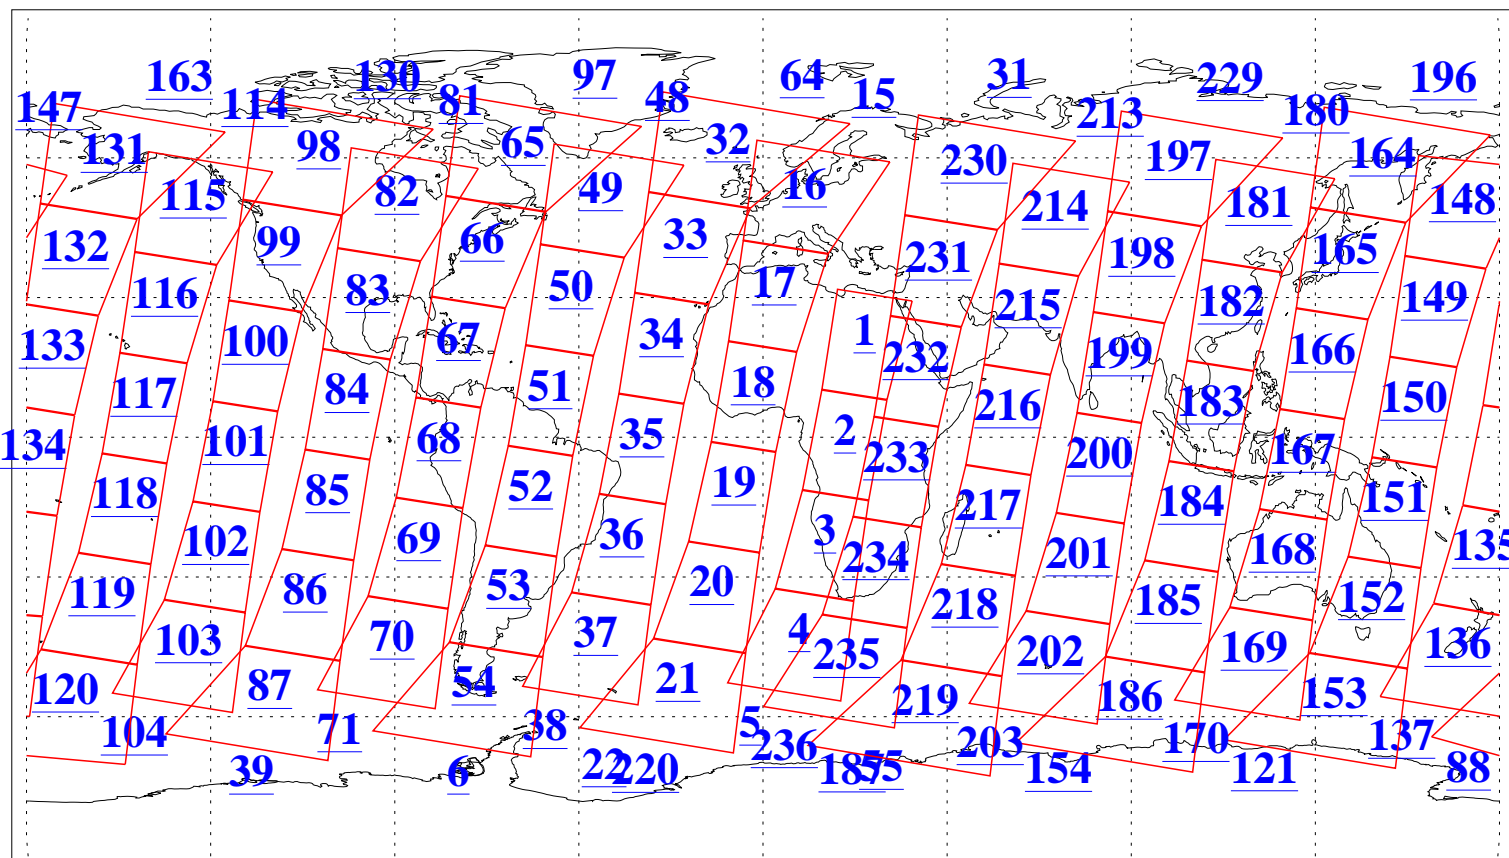

L1B Availability
AMSU Granules: 240
HSB Granules: 0
AIRS Granules: 240

17 May 2008
DoY 138
Aqua Day 2205
Granules: 1 to 120

Granules: 121 to 240

Legend: AMSU Available, HSB Available, AIRS Available

L1B Availability
AMSU Granules: 240
HSB Granules: 0
AIRS Granules: 240

17 May 2008
DoY 138
Aqua Day 2205

Ascending Granules

Descending Granules

Legend: AMSU Available, HSB Available, AIRS Available

L1B Availability
 AMSU Granules: 240
 HSB Granules: 0
 AIRS Granules: 240

17 May 2008
 DoY 138
 Aqua Day 2205

Northern Hemisphere Granules

Southern Hemisphere Granules

Legend: AMSU Available, HSB Available, AIRS Available