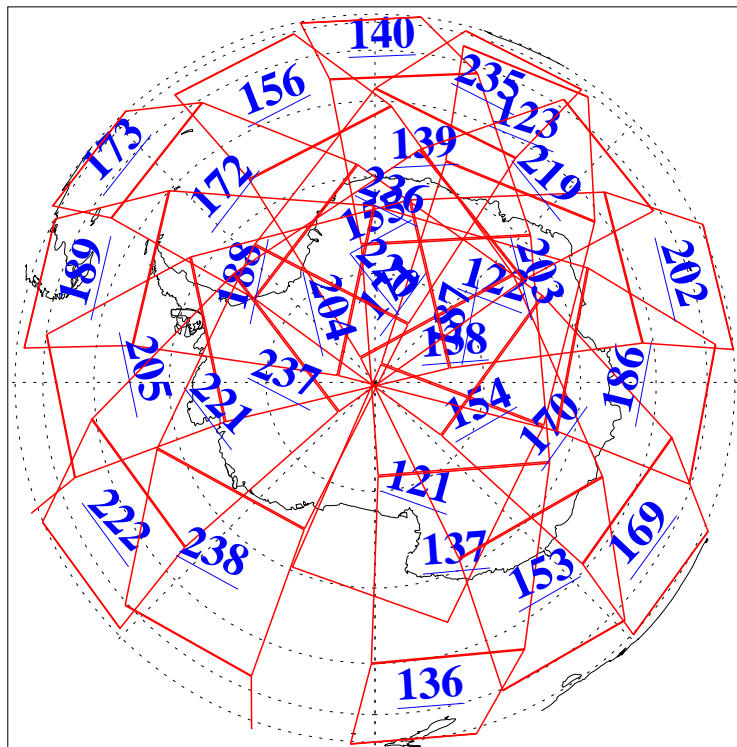

L1B Availability
AMSU Granules: 240
HSB Granules: 0
AIRS Granules: 240

17 May 2008
DoY 138
Aqua Day 2205
Granules: 1 to 120

Granules: 121 to 240

Legend: AMSU Available, HSB Available, AIRS Available

L1B Availability
AMSU Granules: 240
HSB Granules: 0
AIRS Granules: 240

17 May 2008
DoY 138
Aqua Day 2205

Ascending Granules

Descending Granules

Legend: AMSU Available, HSB Available, AIRS Available

L1B Availability
 AMSU Granules: 240
 HSB Granules: 0
 AIRS Granules: 240

17 May 2008
 DoY 138
 Aqua Day 2205

Northern Hemisphere Granules

Southern Hemisphere Granules

Legend: AMSU Available, HSB Available, AIRS Available