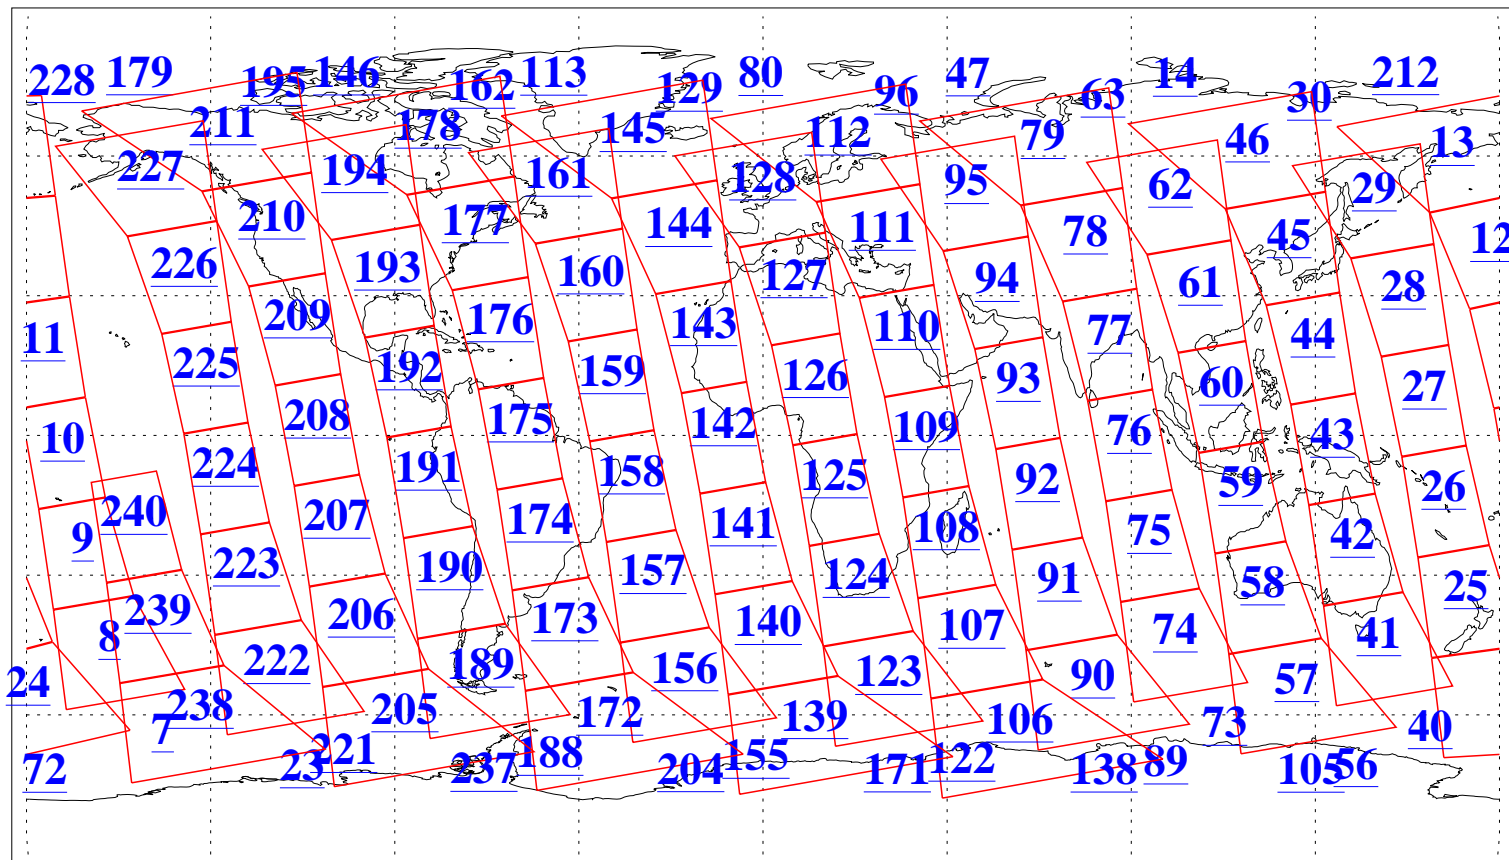

L1B Availability
AMSU Granules: 240
HSB Granules: 0
AIRS Granules: 240

17 May 2008
DoY 138
Aqua Day 2205
Granules: 1 to 120

Granules: 121 to 240

Legend: AMSU Available, HSB Available, AIRS Available

L1B Availability
AMSU Granules: 240
HSB Granules: 0
AIRS Granules: 240

17 May 2008
DoY 138
Aqua Day 2205

Ascending Granules

Descending Granules

Legend: AMSU Available, HSB Available, AIRS Available

L1B Availability
 AMSU Granules: 240
 HSB Granules: 0
 AIRS Granules: 240

17 May 2008
 DoY 138
 Aqua Day 2205

Northern Hemisphere Granules

Southern Hemisphere Granules

Legend: AMSU Available, HSB Available, AIRS Available