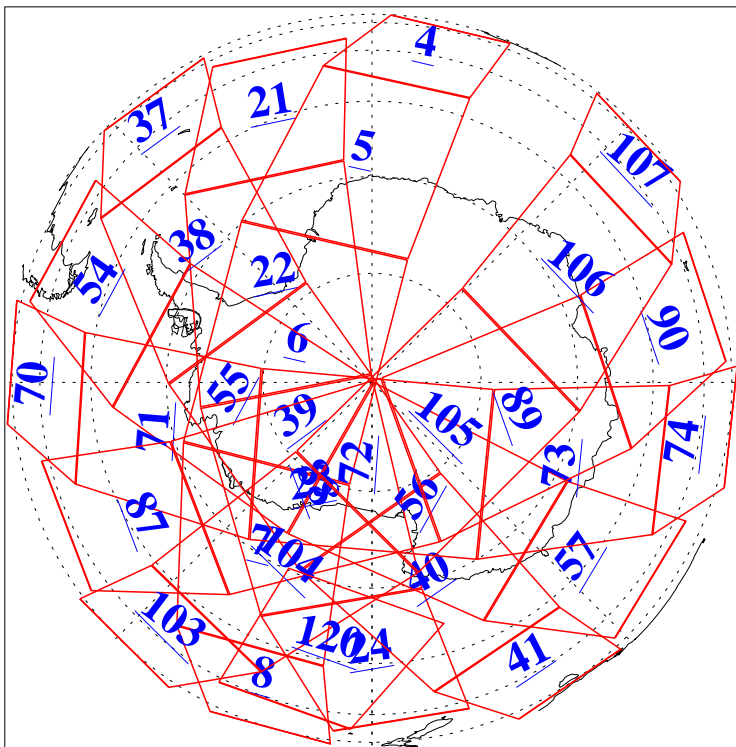

L1B Availability
AMSU Granules: 240
HSB Granules: 0
AIRS Granules: 240

17 May 2008
DoY 138
Aqua Day 2205
Granules: 1 to 120

Granules: 121 to 240

Legend: AMSU Available, HSB Available, AIRS Available

L1B Availability
AMSU Granules: 240
HSB Granules: 0
AIRS Granules: 240

17 May 2008
DoY 138
Aqua Day 2205

Ascending Granules

Descending Granules

Legend: AMSU Available, HSB Available, AIRS Available

L1B Availability
 AMSU Granules: 240
 HSB Granules: 0
 AIRS Granules: 240

17 May 2008
 DoY 138
 Aqua Day 2205

Northern Hemisphere Granules

Southern Hemisphere Granules

Legend: AMSU Available, HSB Available, AIRS Available