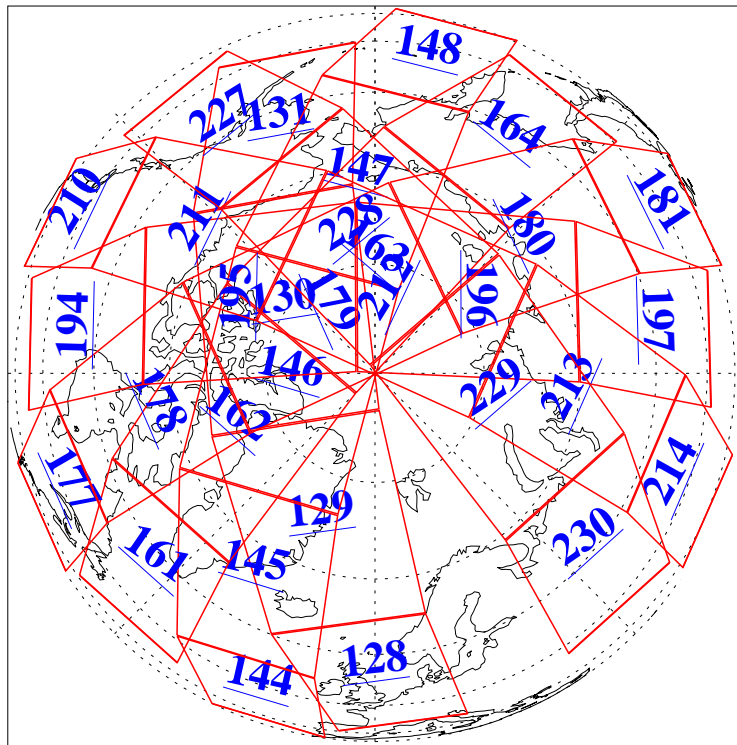

L1B Availability
AMSU Granules: 240
HSB Granules: 0
AIRS Granules: 240

17 May 2008
DoY 138
Aqua Day 2205
Granules: 1 to 120

Granules: 121 to 240

Legend: AMSU Available, HSB Available, AIRS Available

L1B Availability
AMSU Granules: 240
HSB Granules: 0
AIRS Granules: 240

17 May 2008
DoY 138
Aqua Day 2205

Ascending Granules

Descending Granules

Legend: AMSU Available, HSB Available, AIRS Available

L1B Availability
 AMSU Granules: 240
 HSB Granules: 0
 AIRS Granules: 240

17 May 2008
 DoY 138
 Aqua Day 2205

Northern Hemisphere Granules

Southern Hemisphere Granules

Legend: AMSU Available, HSB Available, AIRS Available