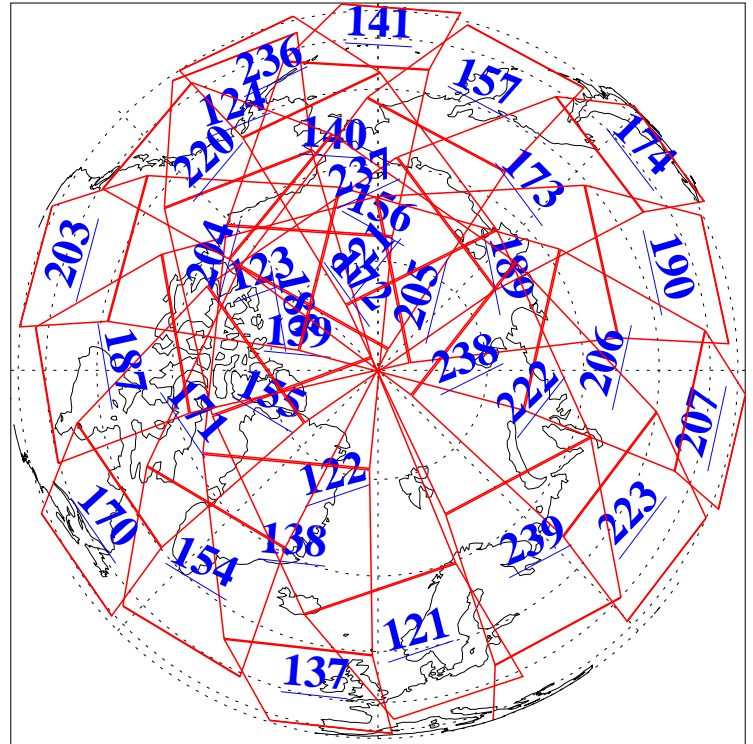

16 May 2008
DoY 137
Aqua Day 2204
Ascending Granules

Descending Granules

Legend: AMSU Available, HSB Available, AIRS Available

L1B Availability
 AMSU Granules: 240
 HSB Granules: 0
 AIRS Granules: 240

16 May 2008
 DoY 137
 Aqua Day 2204

Northern Hemisphere Granules

Southern Hemisphere Granules

Legend: AMSU Available, HSB Available, AIRS Available