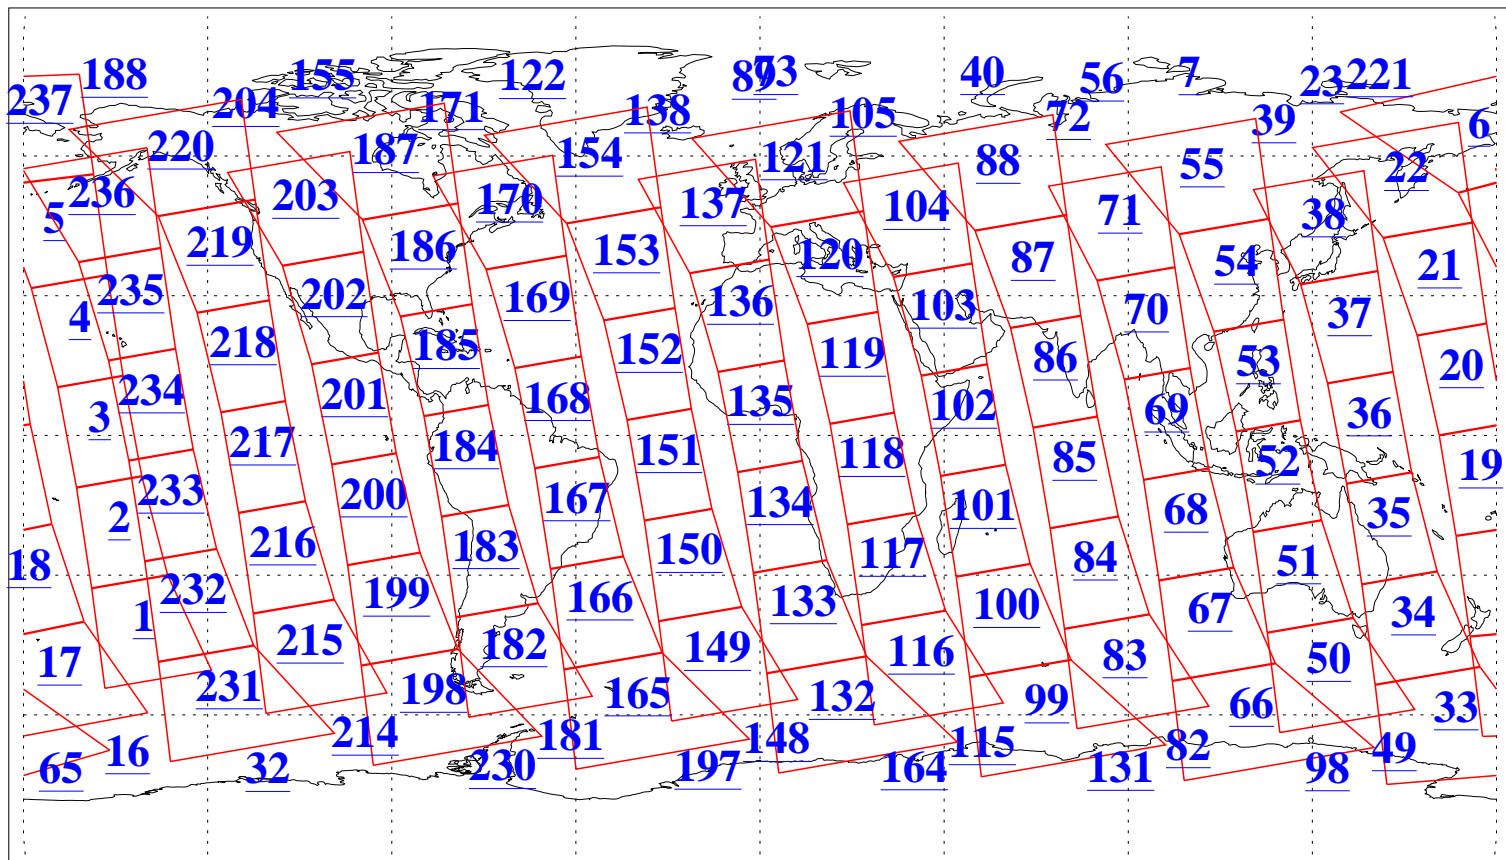

L1B Availability
AMSU Granules: 240
HSB Granules: 0
AIRS Granules: 240

16 May 2008
DoY 137
Aqua Day 2204
Granules: 1 to 120

Granules: 121 to 240

Legend: AMSU Available, HSB Available, AIRS Available

L1B Availability
AMSU Granules: 240
HSB Granules: 0
AIRS Granules: 240

16 May 2008
DoY 137
Aqua Day 2204
Ascending Granules

Descending Granules

Legend: AMSU Available, HSB Available, AIRS Available

L1B Availability
 AMSU Granules: 240
 HSB Granules: 0
 AIRS Granules: 240

16 May 2008
 DoY 137
 Aqua Day 2204

Northern Hemisphere Granules

Southern Hemisphere Granules

Legend: AMSU Available, HSB Available, AIRS Available