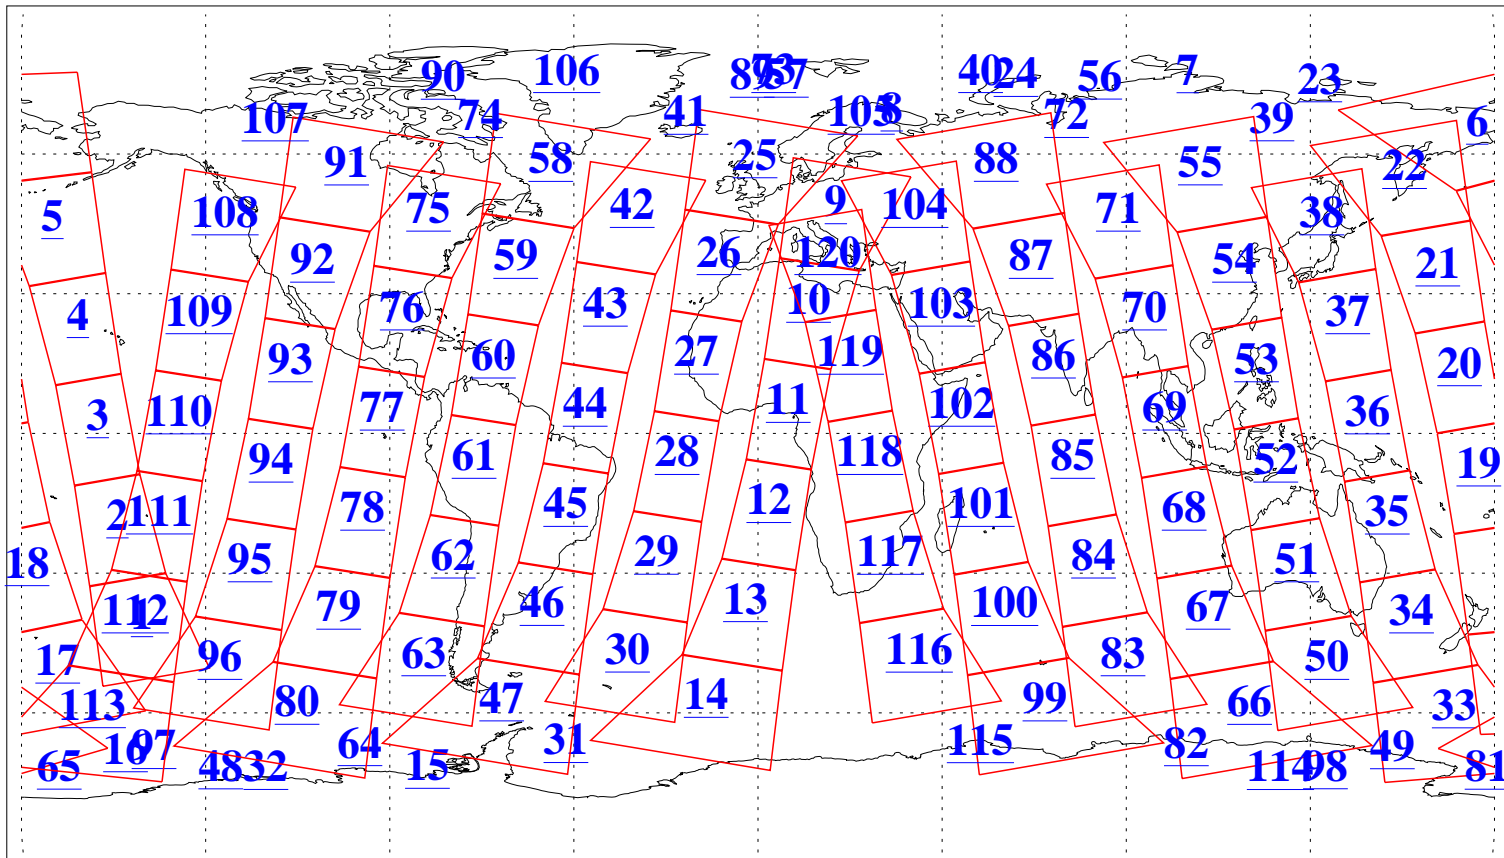

L1B Availability
AMSU Granules: 240
HSB Granules: 0
AIRS Granules: 240

16 May 2008
DoY 137
Aqua Day 2204
Granules: 1 to 120

Granules: 121 to 240

Legend: AMSU Available, HSB Available, AIRS Available

L1B Availability
AMSU Granules: 240
HSB Granules: 0
AIRS Granules: 240

16 May 2008
DoY 137
Aqua Day 2204
Ascending Granules

Descending Granules

Legend: AMSU Available, HSB Available, AIRS Available

L1B Availability
 AMSU Granules: 240
 HSB Granules: 0
 AIRS Granules: 240

16 May 2008
 DoY 137
 Aqua Day 2204

Northern Hemisphere Granules

Southern Hemisphere Granules

Legend: AMSU Available, HSB Available, AIRS Available