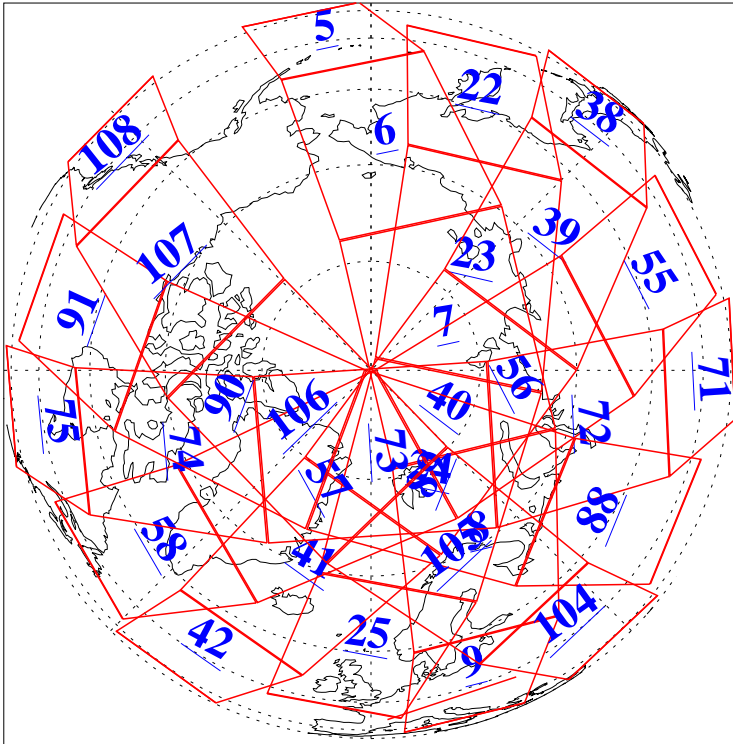

L1B Availability
AMSU Granules: 240
HSB Granules: 0
AIRS Granules: 240

16 May 2008
DoY 137
Aqua Day 2204
Granules: 1 to 120

Granules: 121 to 240

Legend: AMSU Available, HSB Available, AIRS Available

L1B Availability
AMSU Granules: 240
HSB Granules: 0
AIRS Granules: 240

16 May 2008
DoY 137
Aqua Day 2204
Ascending Granules

Descending Granules

Legend: AMSU Available, HSB Available, AIRS Available

L1B Availability
 AMSU Granules: 240
 HSB Granules: 0
 AIRS Granules: 240

16 May 2008
 DoY 137
 Aqua Day 2204

Northern Hemisphere Granules

Southern Hemisphere Granules

Legend: AMSU Available, HSB Available, AIRS Available