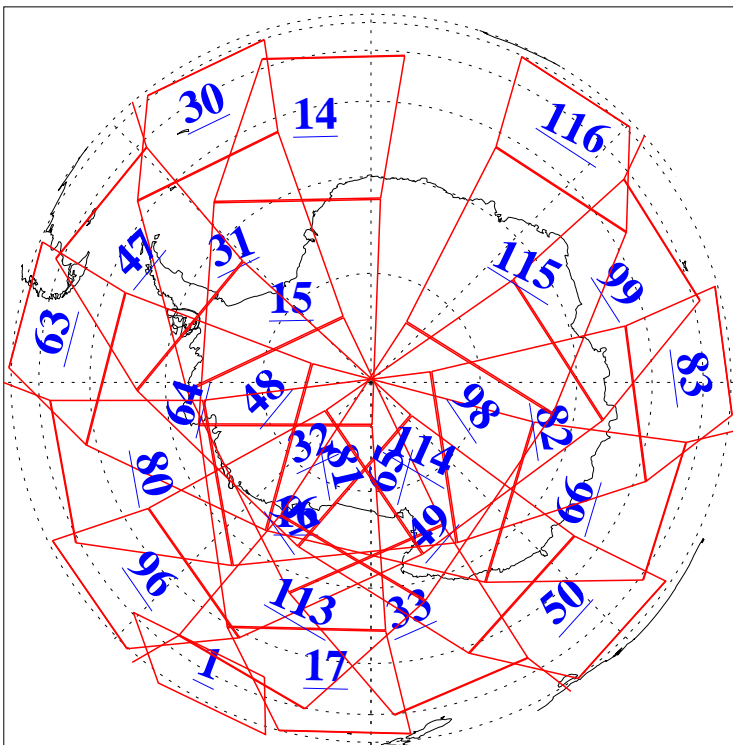

L1B Availability
AMSU Granules: 240
HSB Granules: 0
AIRS Granules: 240

16 May 2008
DoY 137
Aqua Day 2204
Granules: 1 to 120

Granules: 121 to 240

Legend: AMSU Available, HSB Available, AIRS Available

L1B Availability
AMSU Granules: 240
HSB Granules: 0
AIRS Granules: 240

16 May 2008
DoY 137
Aqua Day 2204
Ascending Granules

Descending Granules

Legend: AMSU Available, HSB Available, AIRS Available

L1B Availability
 AMSU Granules: 240
 HSB Granules: 0
 AIRS Granules: 240

16 May 2008
 DoY 137
 Aqua Day 2204

Northern Hemisphere Granules

Southern Hemisphere Granules

Legend: AMSU Available, HSB Available, AIRS Available