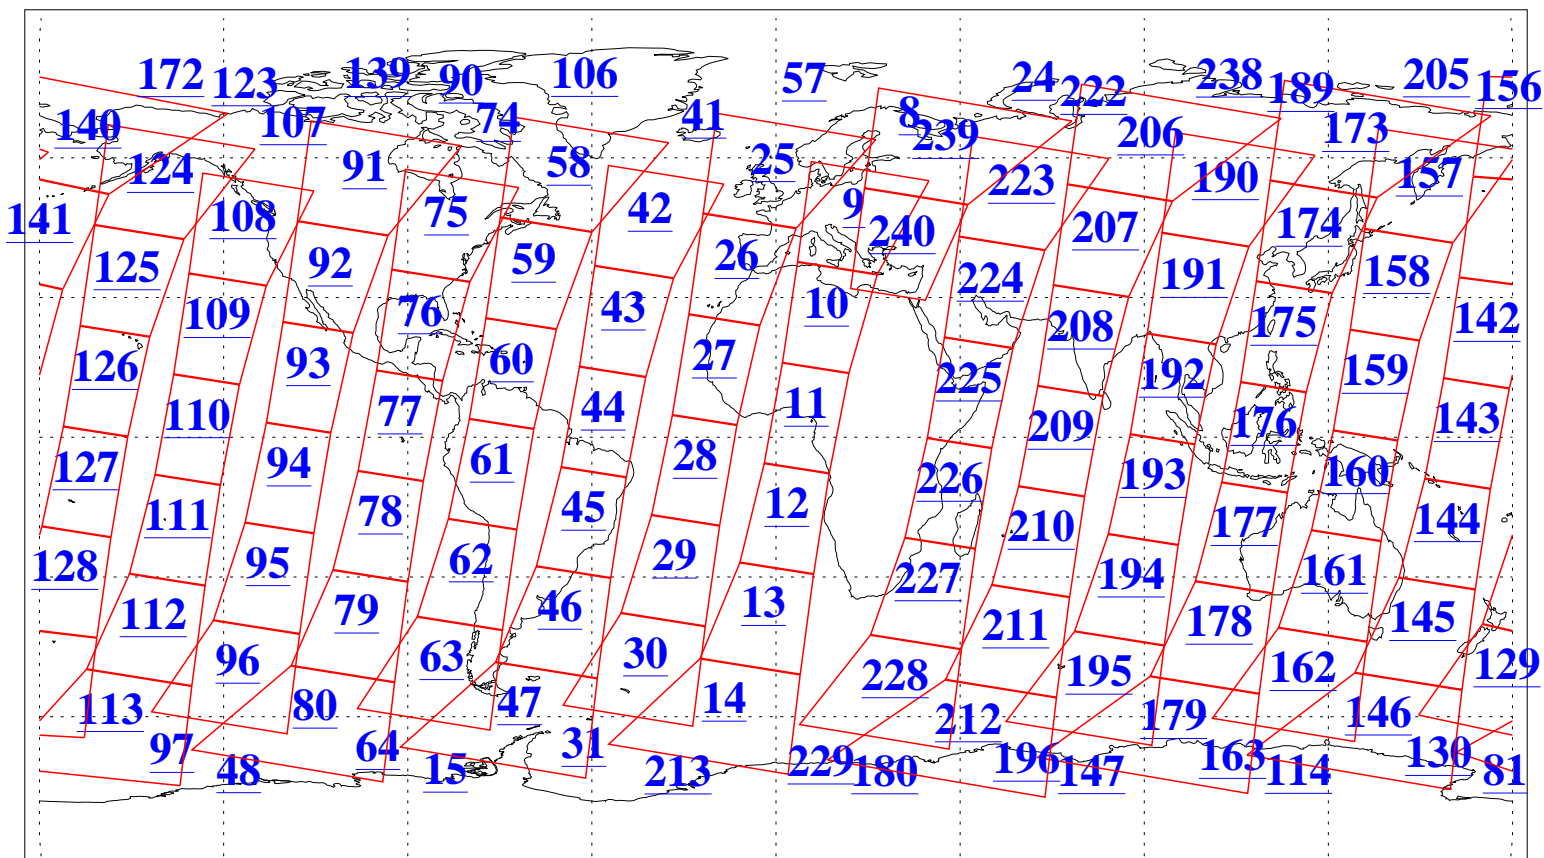

L1B Availability
AMSU Granules: 240
HSB Granules: 0
AIRS Granules: 240

16 May 2008
DoY 137
Aqua Day 2204
Granules: 1 to 120

Granules: 121 to 240

Legend: AMSU Available, HSB Available, AIRS Available

L1B Availability
AMSU Granules: 240
HSB Granules: 0
AIRS Granules: 240

16 May 2008
DoY 137
Aqua Day 2204
Ascending Granules

Descending Granules

Legend: AMSU Available, HSB Available, AIRS Available

L1B Availability
 AMSU Granules: 240
 HSB Granules: 0
 AIRS Granules: 240

16 May 2008
 DoY 137
 Aqua Day 2204

Northern Hemisphere Granules

Southern Hemisphere Granules

Legend: AMSU Available, HSB Available, AIRS Available