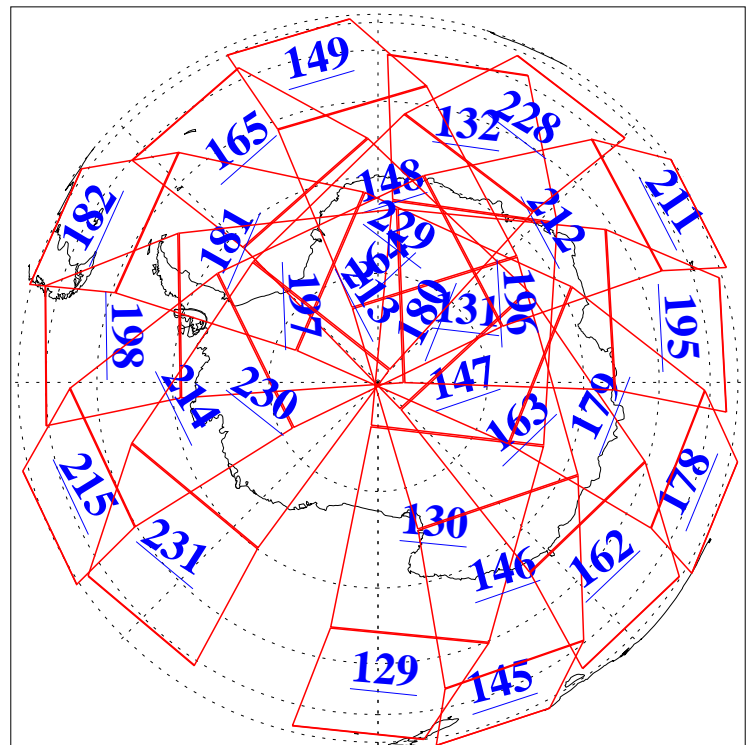

L1B Availability
AMSU Granules: 240
HSB Granules: 0
AIRS Granules: 240

16 May 2008
DoY 137
Aqua Day 2204
Granules: 1 to 120

Granules: 121 to 240

Legend: AMSU Available, HSB Available, AIRS Available

L1B Availability
AMSU Granules: 240
HSB Granules: 0
AIRS Granules: 240

16 May 2008
DoY 137
Aqua Day 2204
Ascending Granules

Descending Granules

Legend: AMSU Available, HSB Available, AIRS Available

L1B Availability
 AMSU Granules: 240
 HSB Granules: 0
 AIRS Granules: 240

16 May 2008
 DoY 137
 Aqua Day 2204

Northern Hemisphere Granules

Southern Hemisphere Granules

Legend: AMSU Available, HSB Available, AIRS Available