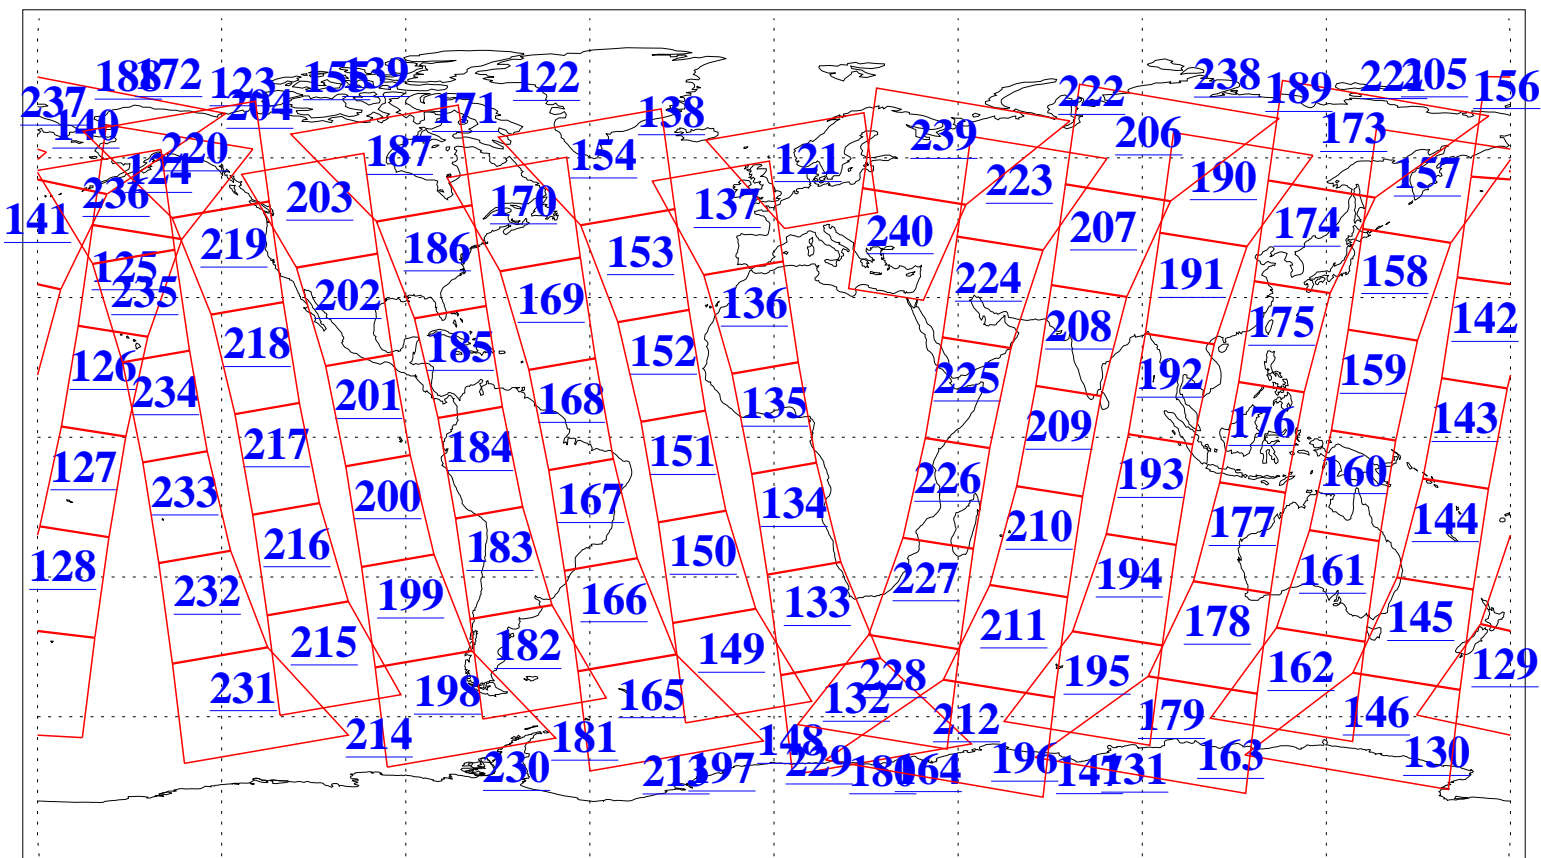

L1B Availability
AMSU Granules: 240
HSB Granules: 0
AIRS Granules: 240

16 May 2008
DoY 137
Aqua Day 2204
Granules: 1 to 120

Granules: 121 to 240

Legend: AMSU Available, HSB Available, AIRS Available

L1B Availability
AMSU Granules: 240
HSB Granules: 0
AIRS Granules: 240

16 May 2008
DoY 137
Aqua Day 2204
Ascending Granules

Descending Granules

Legend: AMSU Available, HSB Available, AIRS Available

L1B Availability
 AMSU Granules: 240
 HSB Granules: 0
 AIRS Granules: 240

16 May 2008
 DoY 137
 Aqua Day 2204

Northern Hemisphere Granules

Southern Hemisphere Granules

Legend: AMSU Available, HSB Available, AIRS Available