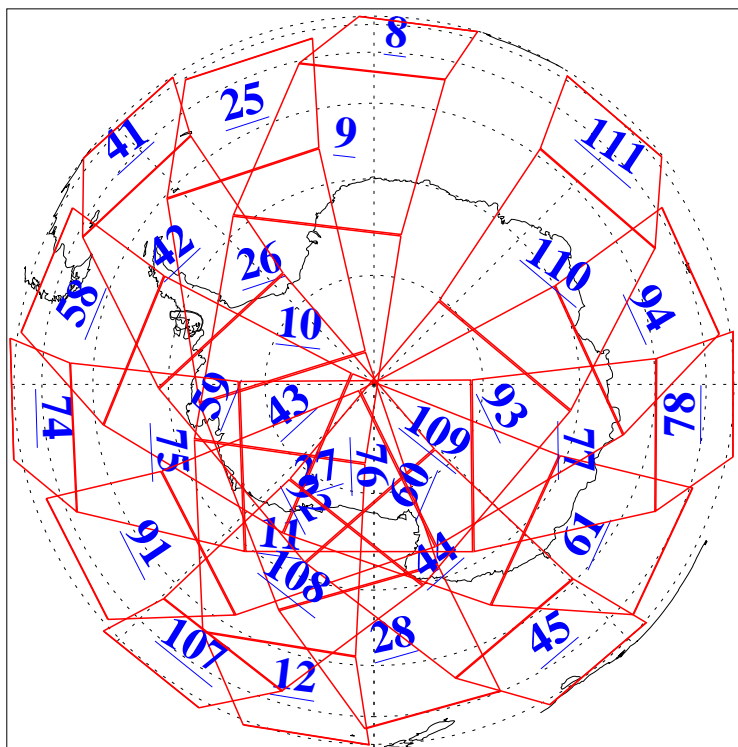

L1B Availability
AMSU Granules: 240
HSB Granules: 0
AIRS Granules: 240

13 May 2008
DoY 134
Aqua Day 2201
Granules: 1 to 120

Granules: 121 to 240

Legend: AMSU Available, HSB Available, AIRS Available

L1B Availability
AMSU Granules: 240
HSB Granules: 0
AIRS Granules: 240

13 May 2008
DoY 134
Aqua Day 2201
Ascending Granules

Descending Granules

Legend: AMSU Available, HSB Available, AIRS Available

L1B Availability
 AMSU Granules: 240
 HSB Granules: 0
 AIRS Granules: 240

13 May 2008
 DoY 134
 Aqua Day 2201

Northern Hemisphere Granules

Southern Hemisphere Granules

Legend: AMSU Available, HSB Available, AIRS Available