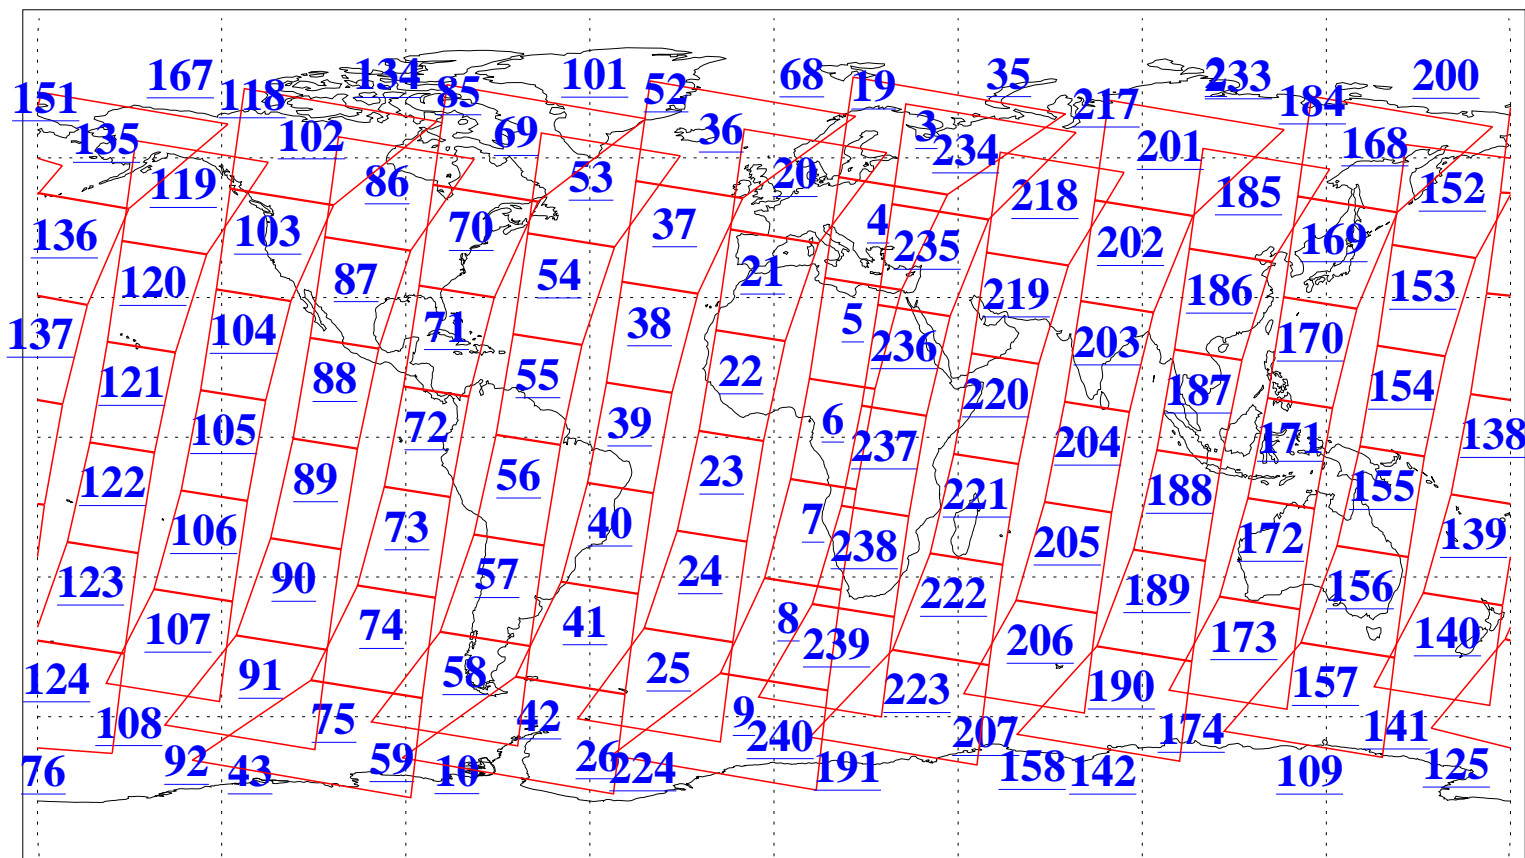

L1B Availability
AMSU Granules: 240
HSB Granules: 0
AIRS Granules: 240

13 May 2008
DoY 134
Aqua Day 2201
Granules: 1 to 120

Granules: 121 to 240

Legend: AMSU Available, HSB Available, AIRS Available

L1B Availability
AMSU Granules: 240
HSB Granules: 0
AIRS Granules: 240

13 May 2008
DoY 134
Aqua Day 2201
Ascending Granules

Descending Granules

Legend: AMSU Available, HSB Available, AIRS Available

L1B Availability
 AMSU Granules: 240
 HSB Granules: 0
 AIRS Granules: 240

13 May 2008
 DoY 134
 Aqua Day 2201

Northern Hemisphere Granules

Southern Hemisphere Granules

Legend: AMSU Available, HSB Available, AIRS Available