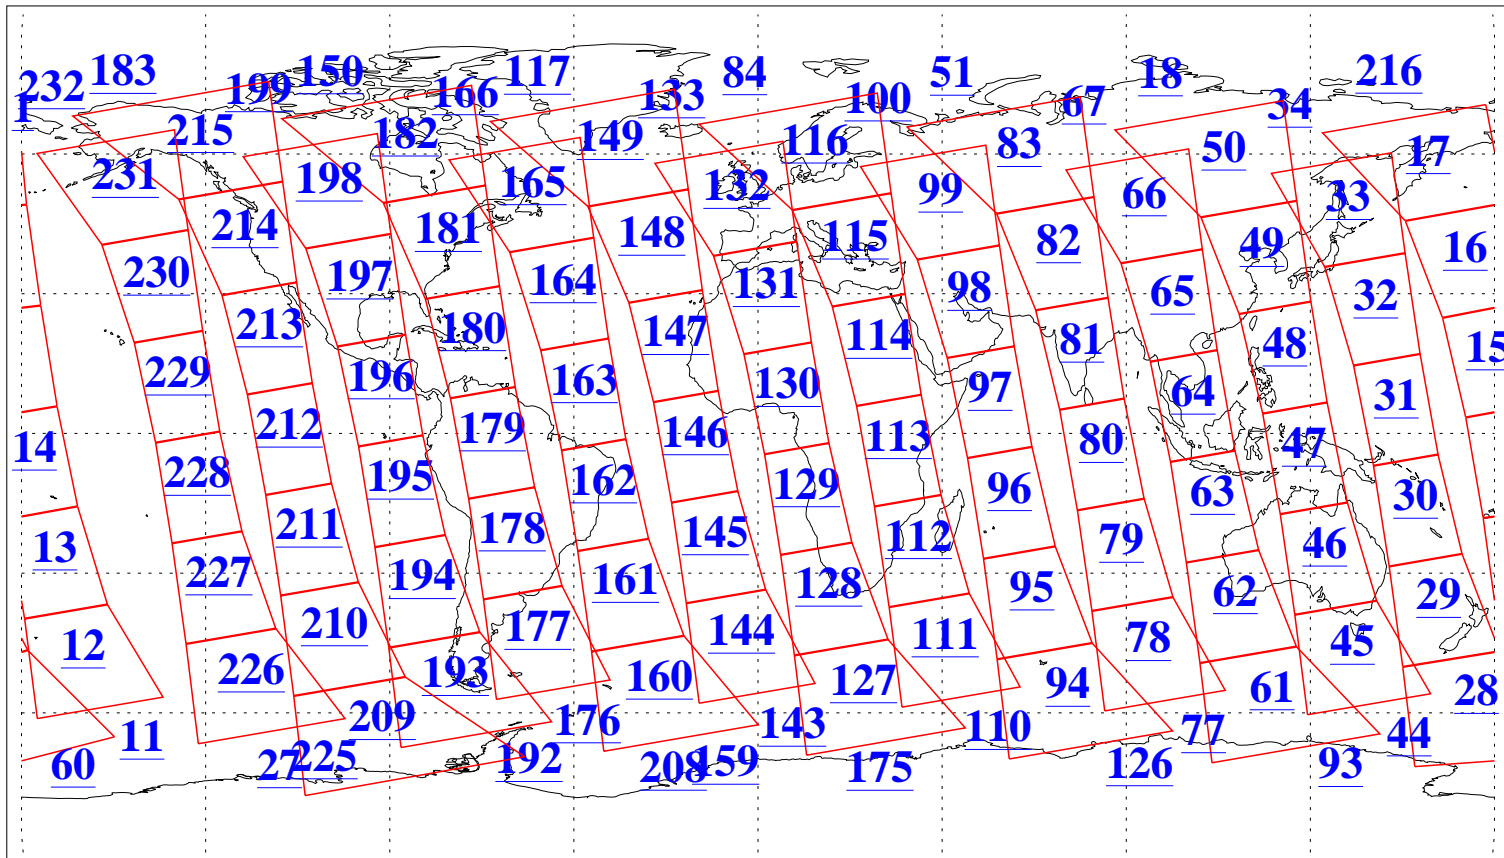

L1B Availability
AMSU Granules: 240
HSB Granules: 0
AIRS Granules: 240

13 May 2008
DoY 134
Aqua Day 2201
Granules: 1 to 120

Granules: 121 to 240

Legend: AMSU Available, HSB Available, AIRS Available

L1B Availability
AMSU Granules: 240
HSB Granules: 0
AIRS Granules: 240

13 May 2008
DoY 134
Aqua Day 2201
Ascending Granules

Descending Granules

Legend: AMSU Available, HSB Available, AIRS Available

L1B Availability
 AMSU Granules: 240
 HSB Granules: 0
 AIRS Granules: 240

13 May 2008
 DoY 134
 Aqua Day 2201

Northern Hemisphere Granules

Southern Hemisphere Granules

Legend: AMSU Available, HSB Available, AIRS Available