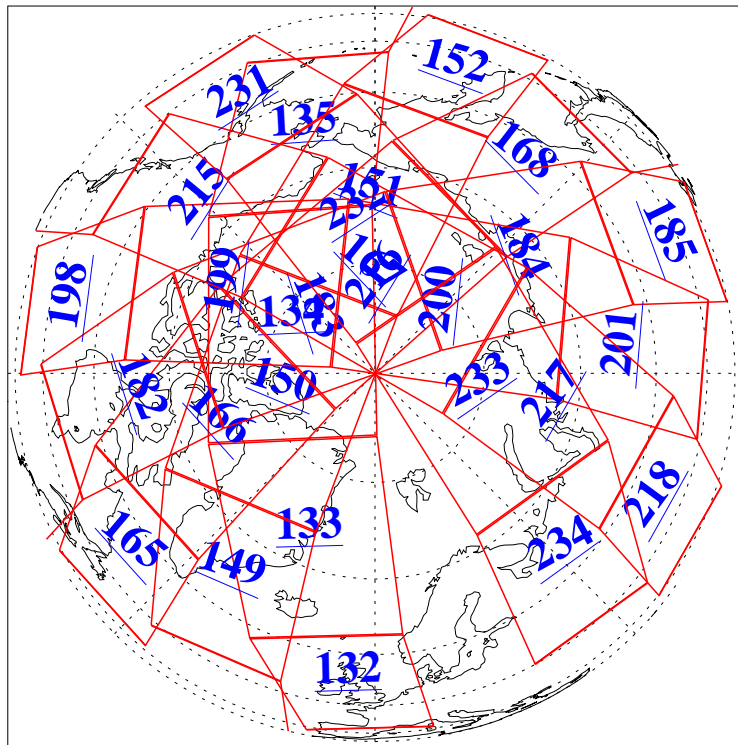

L1B Availability
AMSU Granules: 240
HSB Granules: 0
AIRS Granules: 240

13 May 2008
DoY 134
Aqua Day 2201
Granules: 1 to 120

Granules: 121 to 240

Legend: AMSU Available, HSB Available, AIRS Available

L1B Availability
AMSU Granules: 240
HSB Granules: 0
AIRS Granules: 240

13 May 2008
DoY 134
Aqua Day 2201
Ascending Granules

Descending Granules

Legend: AMSU Available, HSB Available, AIRS Available

L1B Availability
 AMSU Granules: 240
 HSB Granules: 0
 AIRS Granules: 240

13 May 2008
 DoY 134
 Aqua Day 2201

Northern Hemisphere Granules

Southern Hemisphere Granules

Legend: AMSU Available, HSB Available, AIRS Available