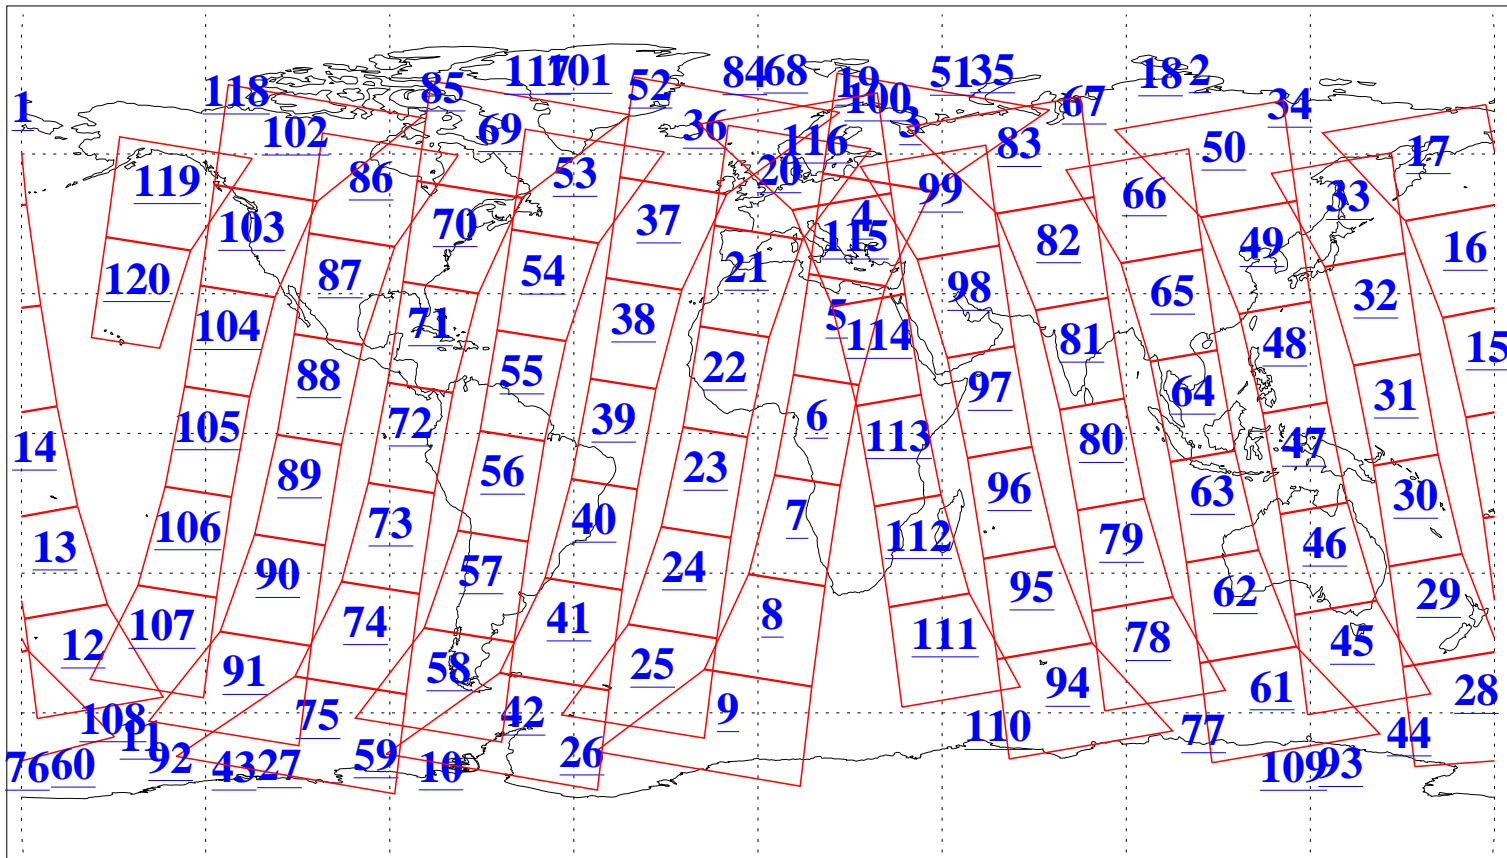

L1B Availability
AMSU Granules: 240
HSB Granules: 0
AIRS Granules: 240

13 May 2008
DoY 134
Aqua Day 2201
Granules: 1 to 120

Granules: 121 to 240

Legend: AMSU Available, HSB Available, AIRS Available

L1B Availability
AMSU Granules: 240
HSB Granules: 0
AIRS Granules: 240

13 May 2008
DoY 134
Aqua Day 2201
Ascending Granules

Descending Granules

Legend: AMSU Available, HSB Available, AIRS Available

L1B Availability
 AMSU Granules: 240
 HSB Granules: 0
 AIRS Granules: 240

13 May 2008
 DoY 134
 Aqua Day 2201

Northern Hemisphere Granules

Southern Hemisphere Granules

Legend: AMSU Available, HSB Available, AIRS Available