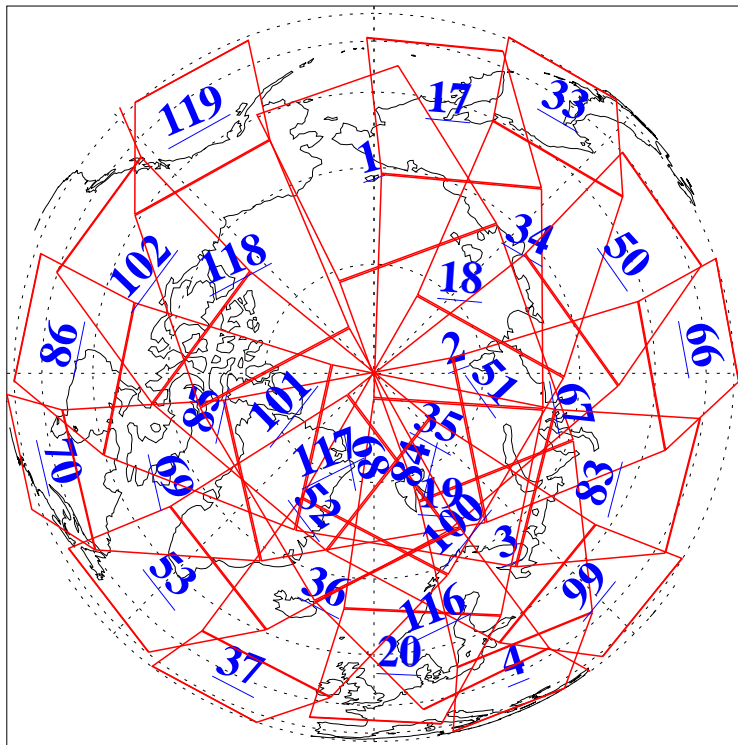

L1B Availability
AMSU Granules: 240
HSB Granules: 0
AIRS Granules: 240

13 May 2008
DoY 134
Aqua Day 2201
Granules: 1 to 120

Granules: 121 to 240

Legend: AMSU Available, HSB Available, AIRS Available

L1B Availability
AMSU Granules: 240
HSB Granules: 0
AIRS Granules: 240

13 May 2008
DoY 134
Aqua Day 2201
Ascending Granules

Descending Granules

Legend: AMSU Available, HSB Available, AIRS Available

L1B Availability
 AMSU Granules: 240
 HSB Granules: 0
 AIRS Granules: 240

13 May 2008
 DoY 134
 Aqua Day 2201

Northern Hemisphere Granules

Southern Hemisphere Granules

Legend: AMSU Available, HSB Available, AIRS Available