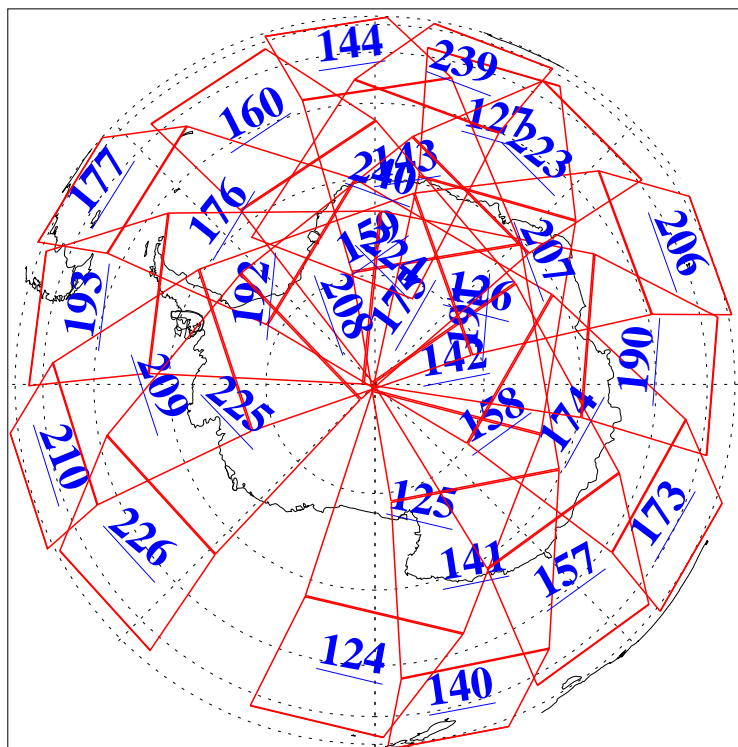

L1B Availability
AMSU Granules: 240
HSB Granules: 0
AIRS Granules: 240

13 May 2008
DoY 134
Aqua Day 2201
Granules: 1 to 120

Granules: 121 to 240

Legend: AMSU Available, HSB Available, AIRS Available

L1B Availability
AMSU Granules: 240
HSB Granules: 0
AIRS Granules: 240

13 May 2008
DoY 134
Aqua Day 2201
Ascending Granules

Descending Granules

Legend: AMSU Available, HSB Available, AIRS Available

L1B Availability
 AMSU Granules: 240
 HSB Granules: 0
 AIRS Granules: 240

13 May 2008
 DoY 134
 Aqua Day 2201

Northern Hemisphere Granules

Southern Hemisphere Granules

Legend: AMSU Available, HSB Available, AIRS Available