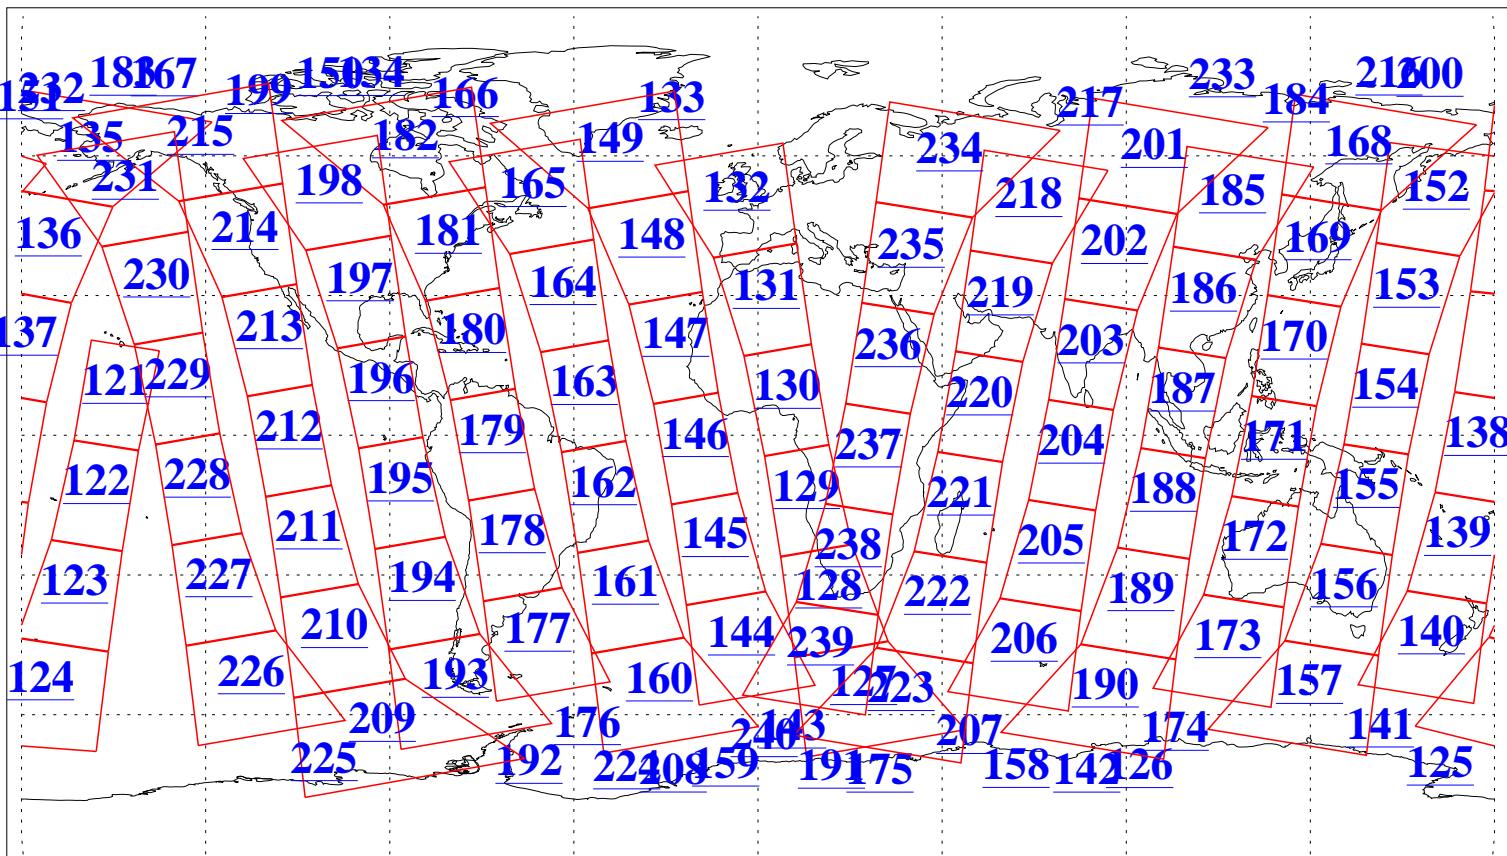

L1B Availability
AMSU Granules: 240
HSB Granules: 0
AIRS Granules: 240

13 May 2008
DoY 134
Aqua Day 2201
Granules: 1 to 120

Granules: 121 to 240

Legend: AMSU Available, HSB Available, AIRS Available

L1B Availability
AMSU Granules: 240
HSB Granules: 0
AIRS Granules: 240

13 May 2008
DoY 134
Aqua Day 2201
Ascending Granules

Descending Granules

Legend: AMSU Available, HSB Available, AIRS Available

L1B Availability
 AMSU Granules: 240
 HSB Granules: 0
 AIRS Granules: 240

13 May 2008
 DoY 134
 Aqua Day 2201

Northern Hemisphere Granules

Southern Hemisphere Granules

Legend: AMSU Available, HSB Available, AIRS Available