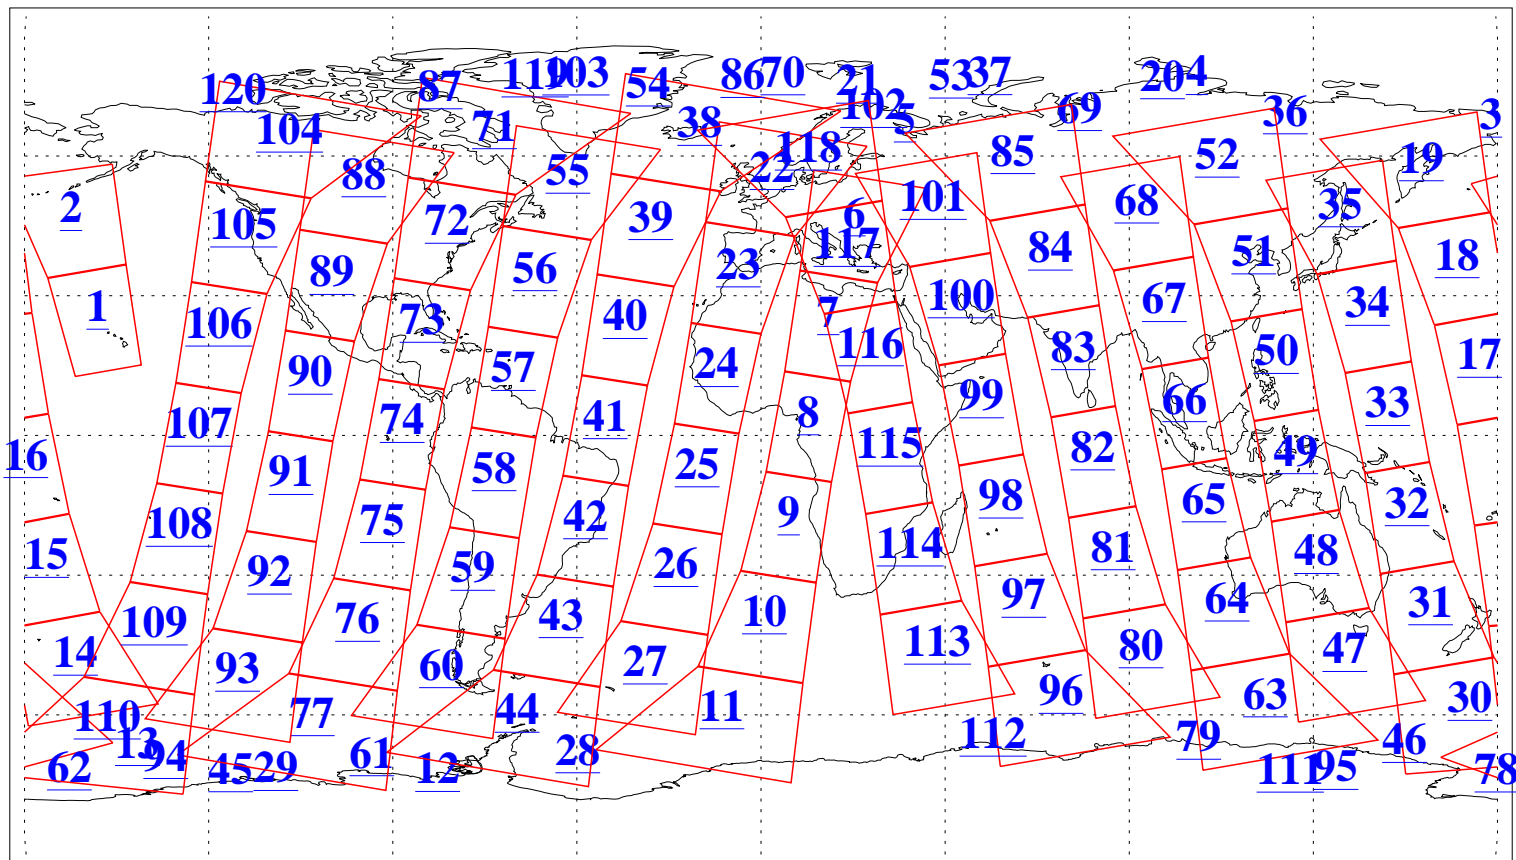

L1B Availability
AMSU Granules: 240
HSB Granules: 0
AIRS Granules: 240

11 May 2008
DoY 132
Aqua Day 2199
Granules: 1 to 120

Granules: 121 to 240

Legend: AMSU Available, HSB Available, AIRS Available

L1B Availability
AMSU Granules: 240
HSB Granules: 0
AIRS Granules: 240

11 May 2008
DoY 132
Aqua Day 2199
Ascending Granules

Descending Granules

Legend: AMSU Available, HSB Available, AIRS Available

L1B Availability
 AMSU Granules: 240
 HSB Granules: 0
 AIRS Granules: 240

11 May 2008
 DoY 132
 Aqua Day 2199

Northern Hemisphere Granules

Southern Hemisphere Granules

Legend: AMSU Available, HSB Available, AIRS Available