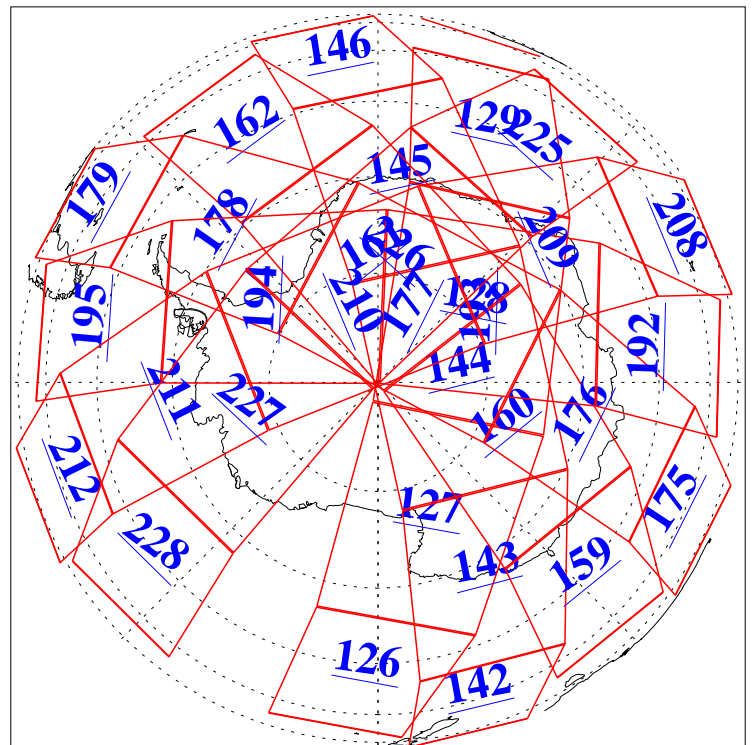

L1B Availability
AMSU Granules: 240
HSB Granules: 0
AIRS Granules: 240

11 May 2008
DoY 132
Aqua Day 2199
Granules: 1 to 120

Granules: 121 to 240

Legend: AMSU Available, HSB Available, AIRS Available

L1B Availability
AMSU Granules: 240
HSB Granules: 0
AIRS Granules: 240

11 May 2008
DoY 132
Aqua Day 2199
Ascending Granules

Descending Granules

Legend: AMSU Available, HSB Available, AIRS Available

L1B Availability
 AMSU Granules: 240
 HSB Granules: 0
 AIRS Granules: 240

11 May 2008
 DoY 132
 Aqua Day 2199

Northern Hemisphere Granules

Southern Hemisphere Granules

Legend: AMSU Available, HSB Available, AIRS Available