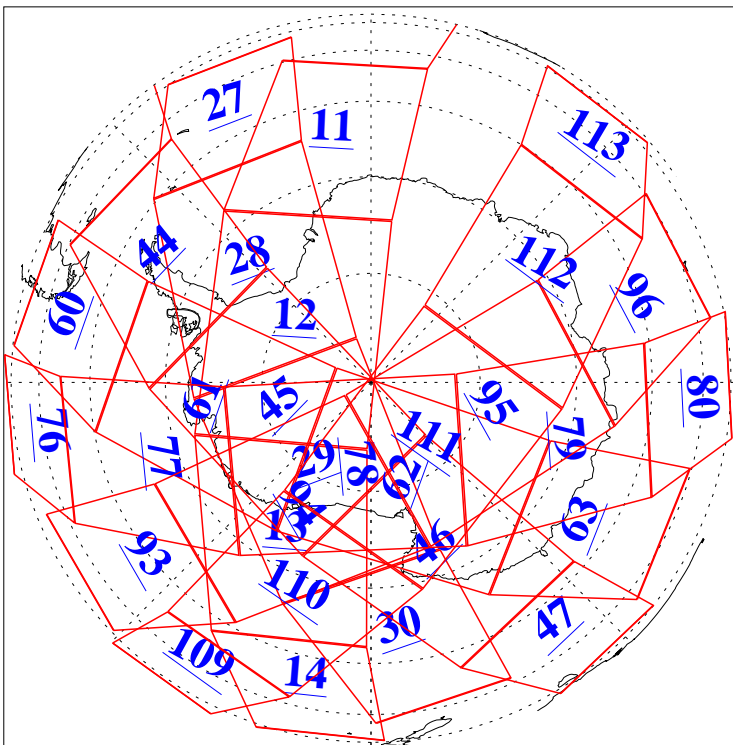

L1B Availability
AMSU Granules: 240
HSB Granules: 0
AIRS Granules: 240

11 May 2008
DoY 132
Aqua Day 2199
Granules: 1 to 120

Granules: 121 to 240

Legend: AMSU Available, HSB Available, AIRS Available

L1B Availability
AMSU Granules: 240
HSB Granules: 0
AIRS Granules: 240

11 May 2008
DoY 132
Aqua Day 2199
Ascending Granules

Descending Granules

Legend: AMSU Available, HSB Available, AIRS Available

L1B Availability
 AMSU Granules: 240
 HSB Granules: 0
 AIRS Granules: 240

11 May 2008
 DoY 132
 Aqua Day 2199

Northern Hemisphere Granules

Southern Hemisphere Granules

Legend: AMSU Available, HSB Available, AIRS Available