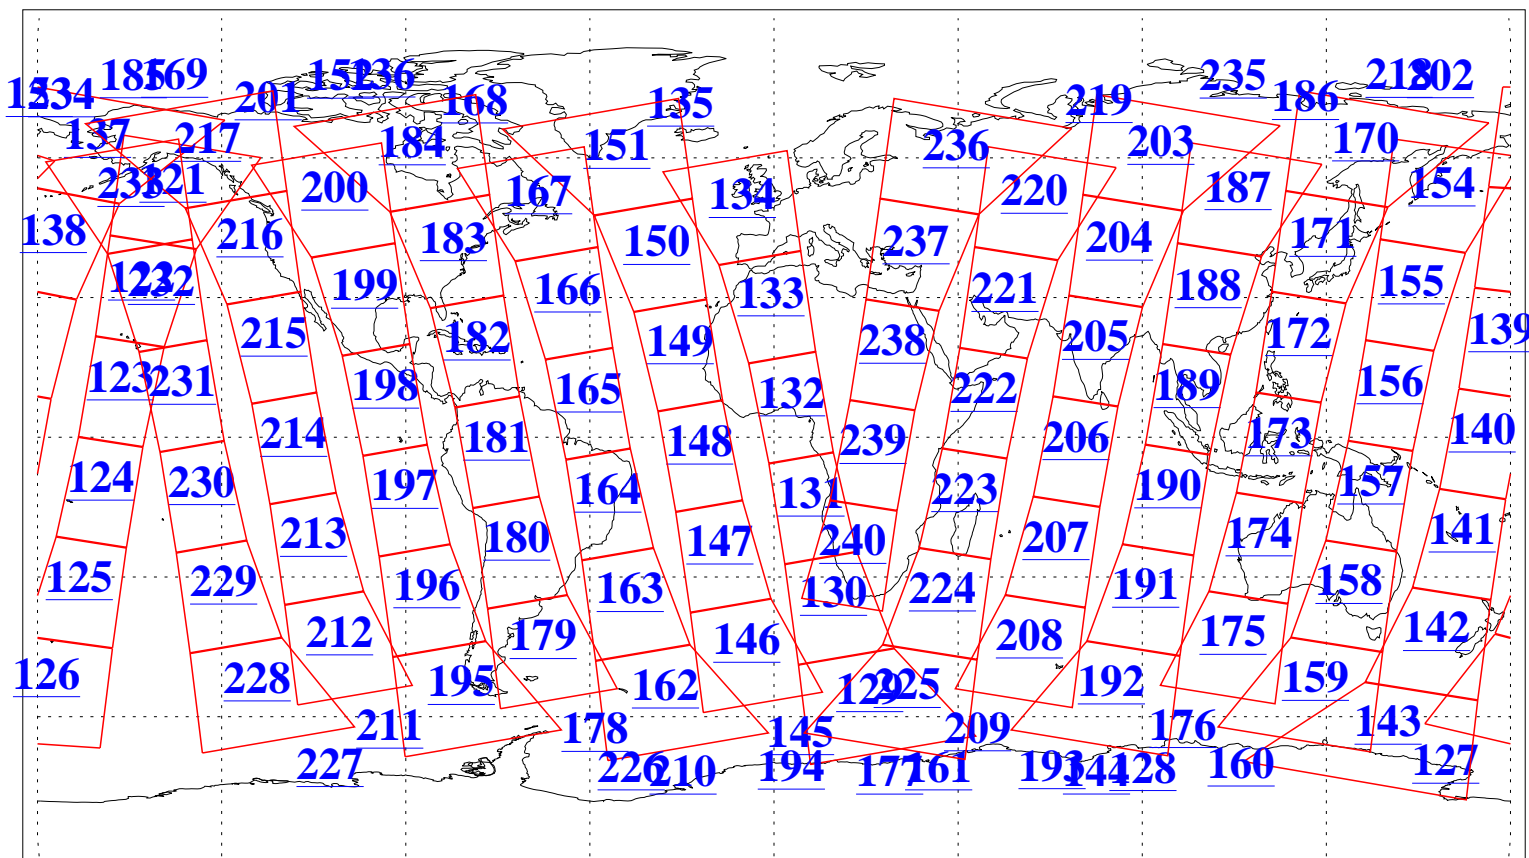

L1B Availability
AMSU Granules: 240
HSB Granules: 0
AIRS Granules: 240

11 May 2008
DoY 132
Aqua Day 2199
Granules: 1 to 120

Granules: 121 to 240

Legend: AMSU Available, HSB Available, AIRS Available

L1B Availability
AMSU Granules: 240
HSB Granules: 0
AIRS Granules: 240

11 May 2008
DoY 132
Aqua Day 2199
Ascending Granules

Descending Granules

Legend: AMSU Available, HSB Available, AIRS Available

L1B Availability
 AMSU Granules: 240
 HSB Granules: 0
 AIRS Granules: 240

11 May 2008
 DoY 132
 Aqua Day 2199

Northern Hemisphere Granules

Southern Hemisphere Granules

Legend: AMSU Available, HSB Available, AIRS Available