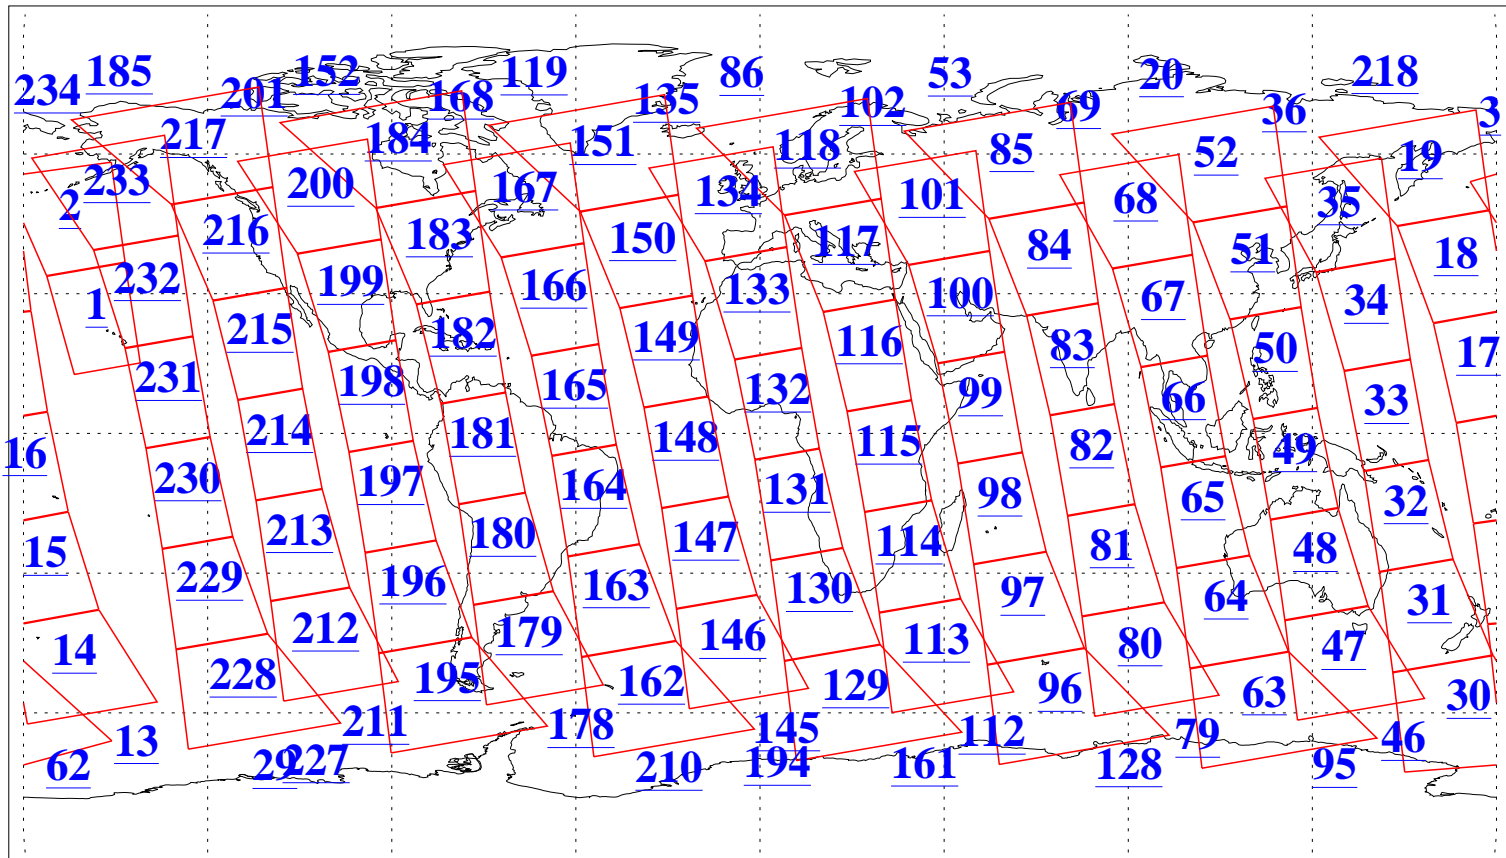

L1B Availability
AMSU Granules: 240
HSB Granules: 0
AIRS Granules: 240

11 May 2008
DoY 132
Aqua Day 2199
Granules: 1 to 120

Granules: 121 to 240

Legend: AMSU Available, HSB Available, AIRS Available

L1B Availability
AMSU Granules: 240
HSB Granules: 0
AIRS Granules: 240

11 May 2008
DoY 132
Aqua Day 2199
Ascending Granules

Descending Granules

Legend: AMSU Available, HSB Available, AIRS Available

L1B Availability
 AMSU Granules: 240
 HSB Granules: 0
 AIRS Granules: 240

11 May 2008
 DoY 132
 Aqua Day 2199

Northern Hemisphere Granules

Southern Hemisphere Granules

Legend: AMSU Available, HSB Available, AIRS Available