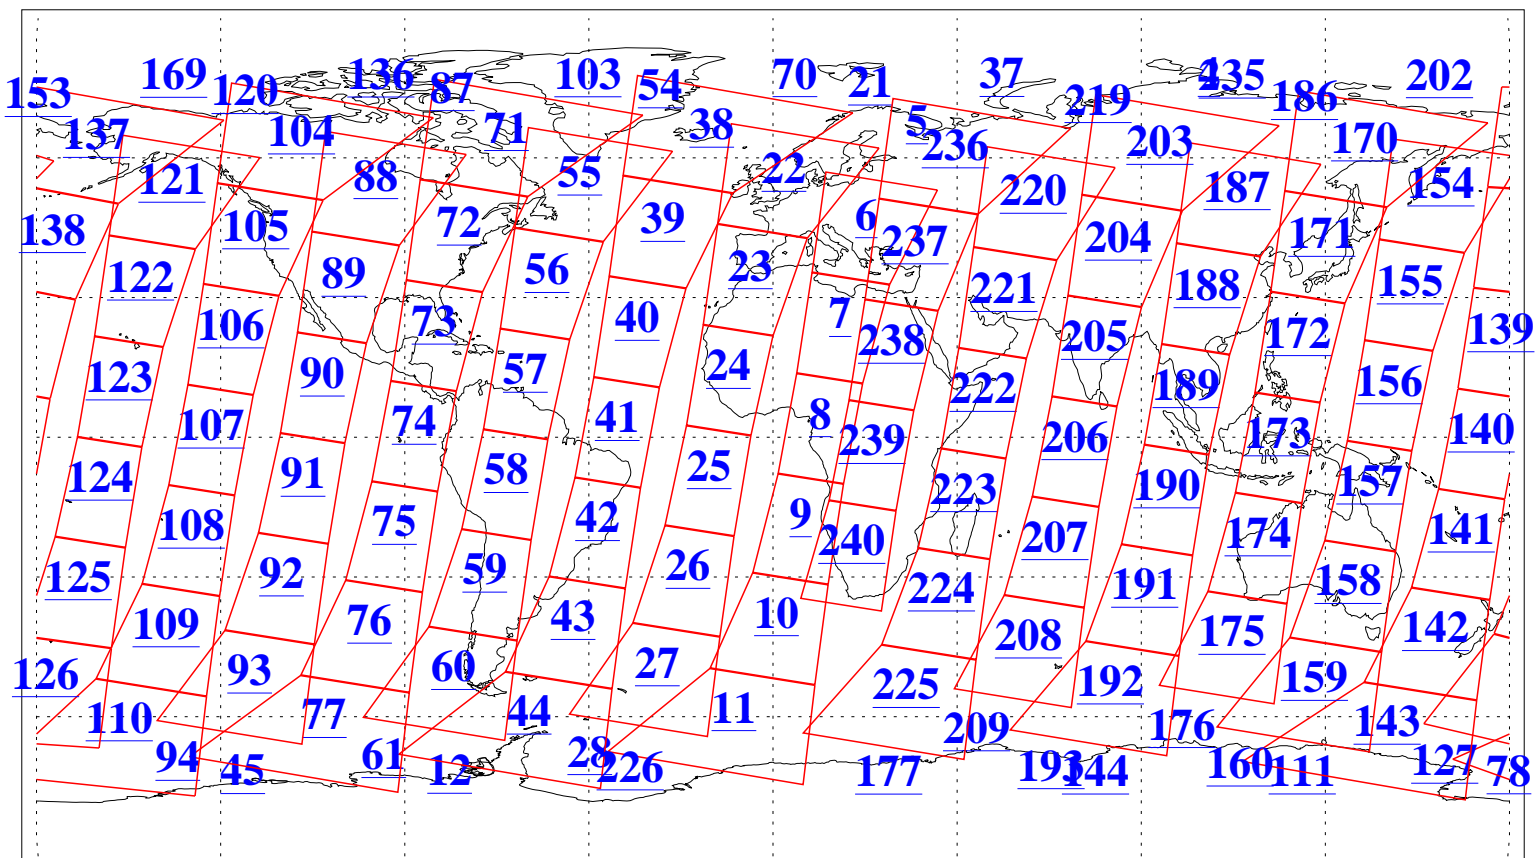

L1B Availability
AMSU Granules: 240
HSB Granules: 0
AIRS Granules: 240

11 May 2008
DoY 132
Aqua Day 2199
Granules: 1 to 120

Granules: 121 to 240

Legend: AMSU Available, HSB Available, AIRS Available

L1B Availability
AMSU Granules: 240
HSB Granules: 0
AIRS Granules: 240

11 May 2008
DoY 132
Aqua Day 2199
Ascending Granules

Descending Granules

Legend: AMSU Available, HSB Available, AIRS Available

L1B Availability
 AMSU Granules: 240
 HSB Granules: 0
 AIRS Granules: 240

11 May 2008
 DoY 132
 Aqua Day 2199

Northern Hemisphere Granules

Southern Hemisphere Granules

Legend: AMSU Available, HSB Available, AIRS Available