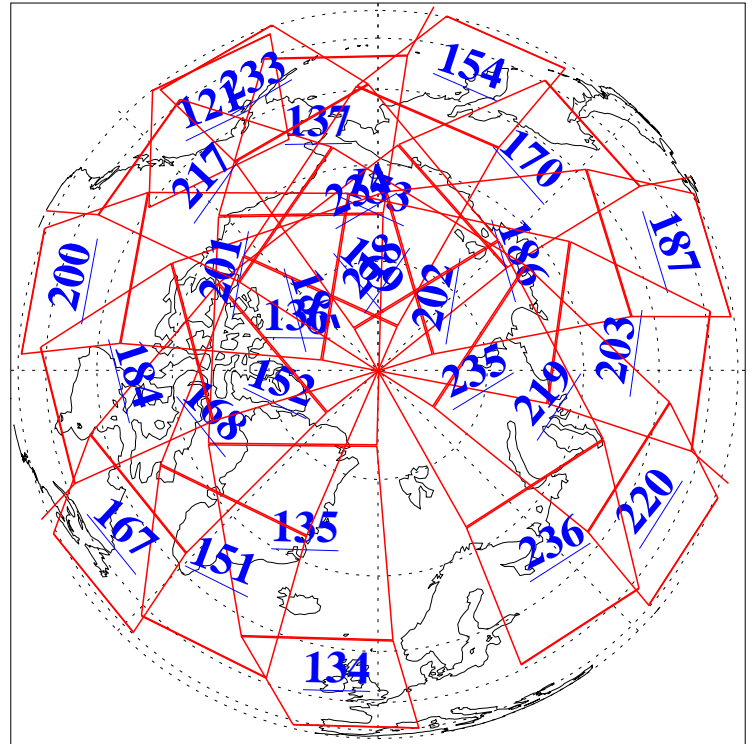

L1B Availability
AMSU Granules: 240
HSB Granules: 0
AIRS Granules: 240

11 May 2008
DoY 132
Aqua Day 2199
Granules: 1 to 120

Granules: 121 to 240

Legend: AMSU Available, HSB Available, AIRS Available

L1B Availability
AMSU Granules: 240
HSB Granules: 0
AIRS Granules: 240

11 May 2008
DoY 132
Aqua Day 2199
Ascending Granules

Descending Granules

Legend: AMSU Available, HSB Available, AIRS Available

L1B Availability
 AMSU Granules: 240
 HSB Granules: 0
 AIRS Granules: 240

11 May 2008
 DoY 132
 Aqua Day 2199

Northern Hemisphere Granules

Southern Hemisphere Granules

Legend: AMSU Available, HSB Available, AIRS Available