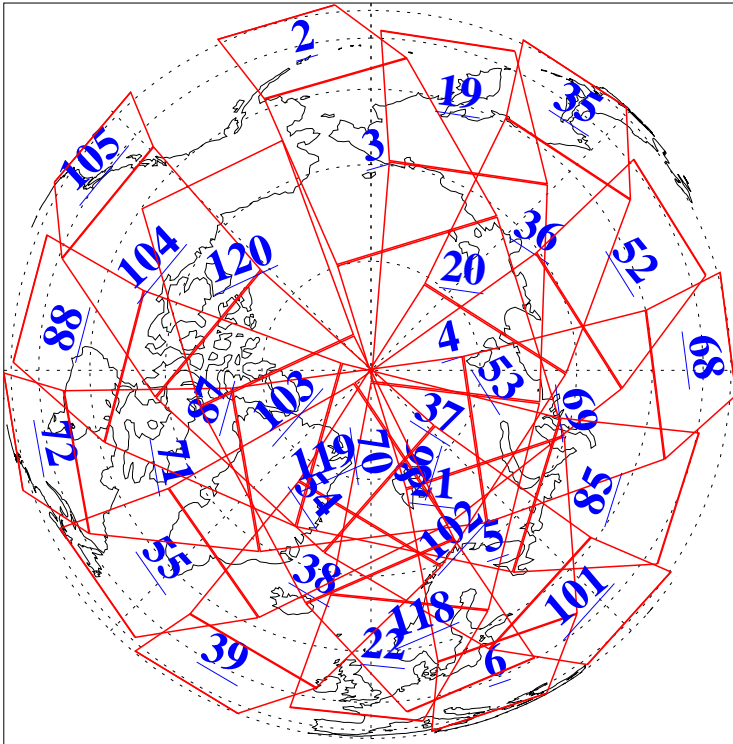

L1B Availability
AMSU Granules: 240
HSB Granules: 0
AIRS Granules: 240

11 May 2008
DoY 132
Aqua Day 2199
Granules: 1 to 120

Granules: 121 to 240

Legend: AMSU Available, HSB Available, AIRS Available

L1B Availability
AMSU Granules: 240
HSB Granules: 0
AIRS Granules: 240

11 May 2008
DoY 132
Aqua Day 2199
Ascending Granules

Descending Granules

Legend: AMSU Available, HSB Available, AIRS Available

L1B Availability
 AMSU Granules: 240
 HSB Granules: 0
 AIRS Granules: 240

11 May 2008
 DoY 132
 Aqua Day 2199

Northern Hemisphere Granules

Southern Hemisphere Granules

Legend: AMSU Available, HSB Available, AIRS Available