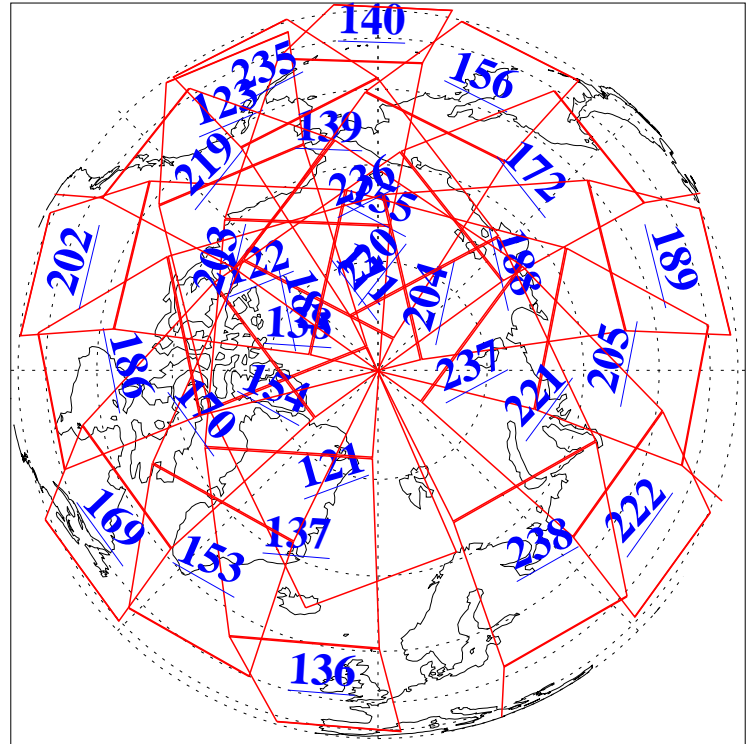

9 May 2008
DoY 130
Aqua Day 2197
Ascending Granules

Descending Granules

Legend: AMSU Available, HSB Available, AIRS Available

L1B Availability
 AMSU Granules: 240
 HSB Granules: 0
 AIRS Granules: 240

9 May 2008
 DoY 130
 Aqua Day 2197

Northern Hemisphere Granules

Southern Hemisphere Granules

Legend: AMSU Available, HSB Available, AIRS Available