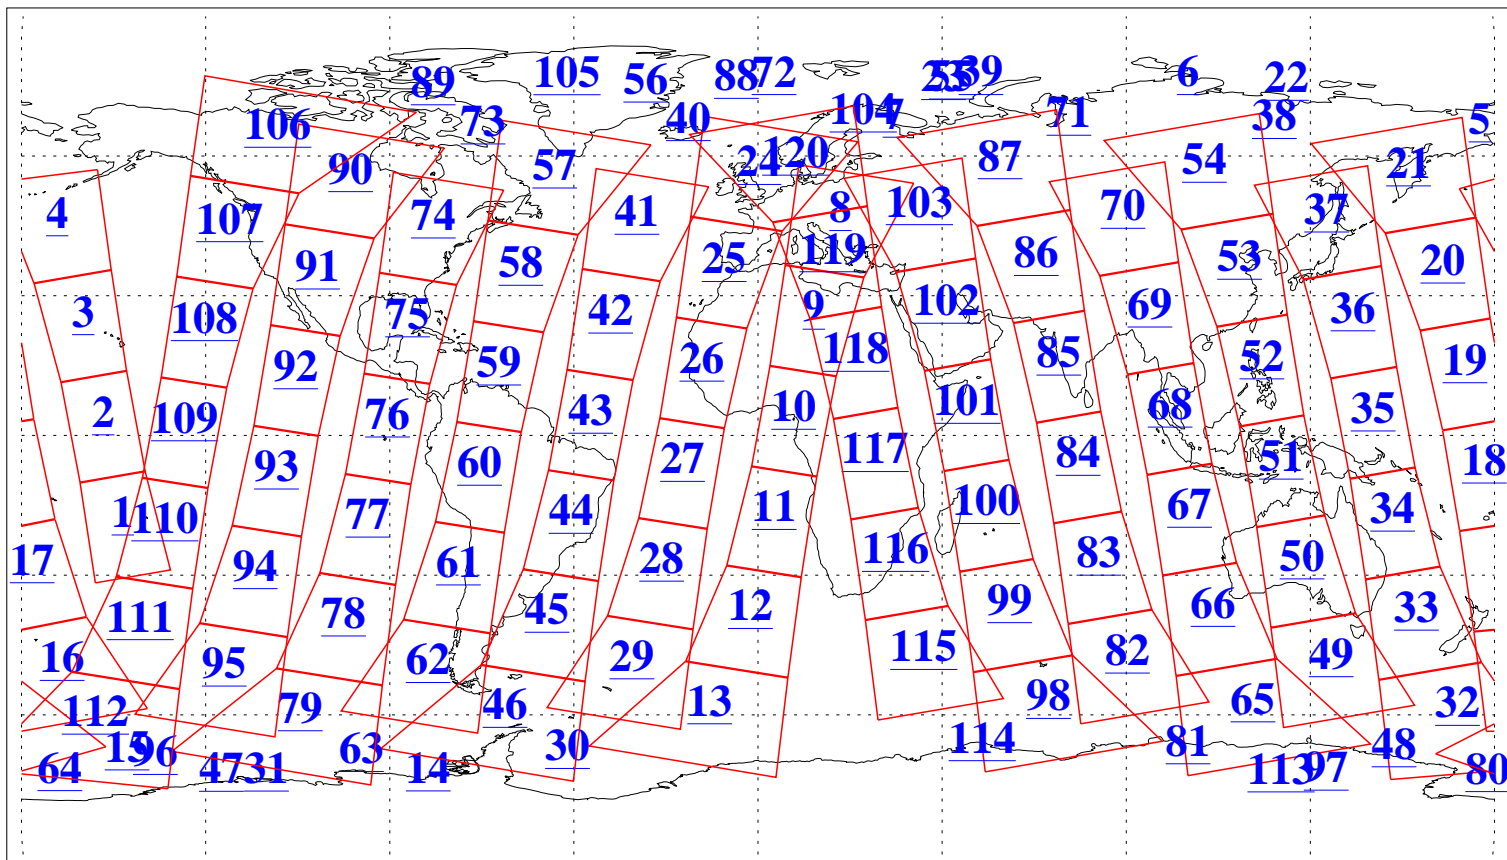

L1B Availability
AMSU Granules: 240
HSB Granules: 0
AIRS Granules: 240

9 May 2008
DoY 130
Aqua Day 2197
Granules: 1 to 120

Granules: 121 to 240

Legend: AMSU Available, HSB Available, AIRS Available

L1B Availability
AMSU Granules: 240
HSB Granules: 0
AIRS Granules: 240

9 May 2008
DoY 130
Aqua Day 2197
Ascending Granules

Descending Granules

Legend: AMSU Available, HSB Available, AIRS Available

L1B Availability
 AMSU Granules: 240
 HSB Granules: 0
 AIRS Granules: 240

9 May 2008
 DoY 130
 Aqua Day 2197

Northern Hemisphere Granules

Southern Hemisphere Granules

Legend: AMSU Available, HSB Available, AIRS Available