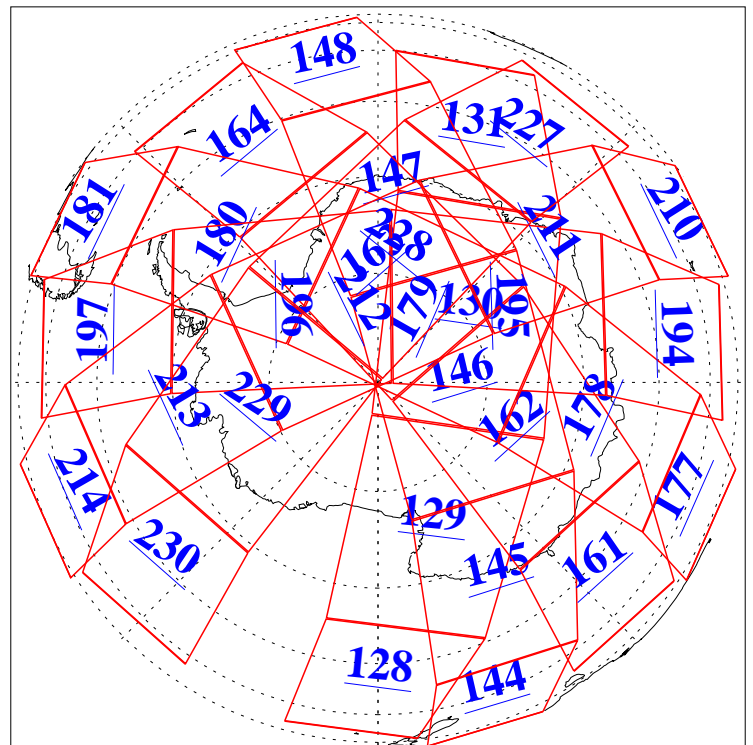

9 May 2008
DoY 130
Aqua Day 2197
Ascending Granules

Descending Granules

Legend: AMSU Available, HSB Available, AIRS Available

L1B Availability
 AMSU Granules: 240
 HSB Granules: 0
 AIRS Granules: 240

9 May 2008
 DoY 130
 Aqua Day 2197

Northern Hemisphere Granules

Southern Hemisphere Granules

Legend: AMSU Available, HSB Available, AIRS Available