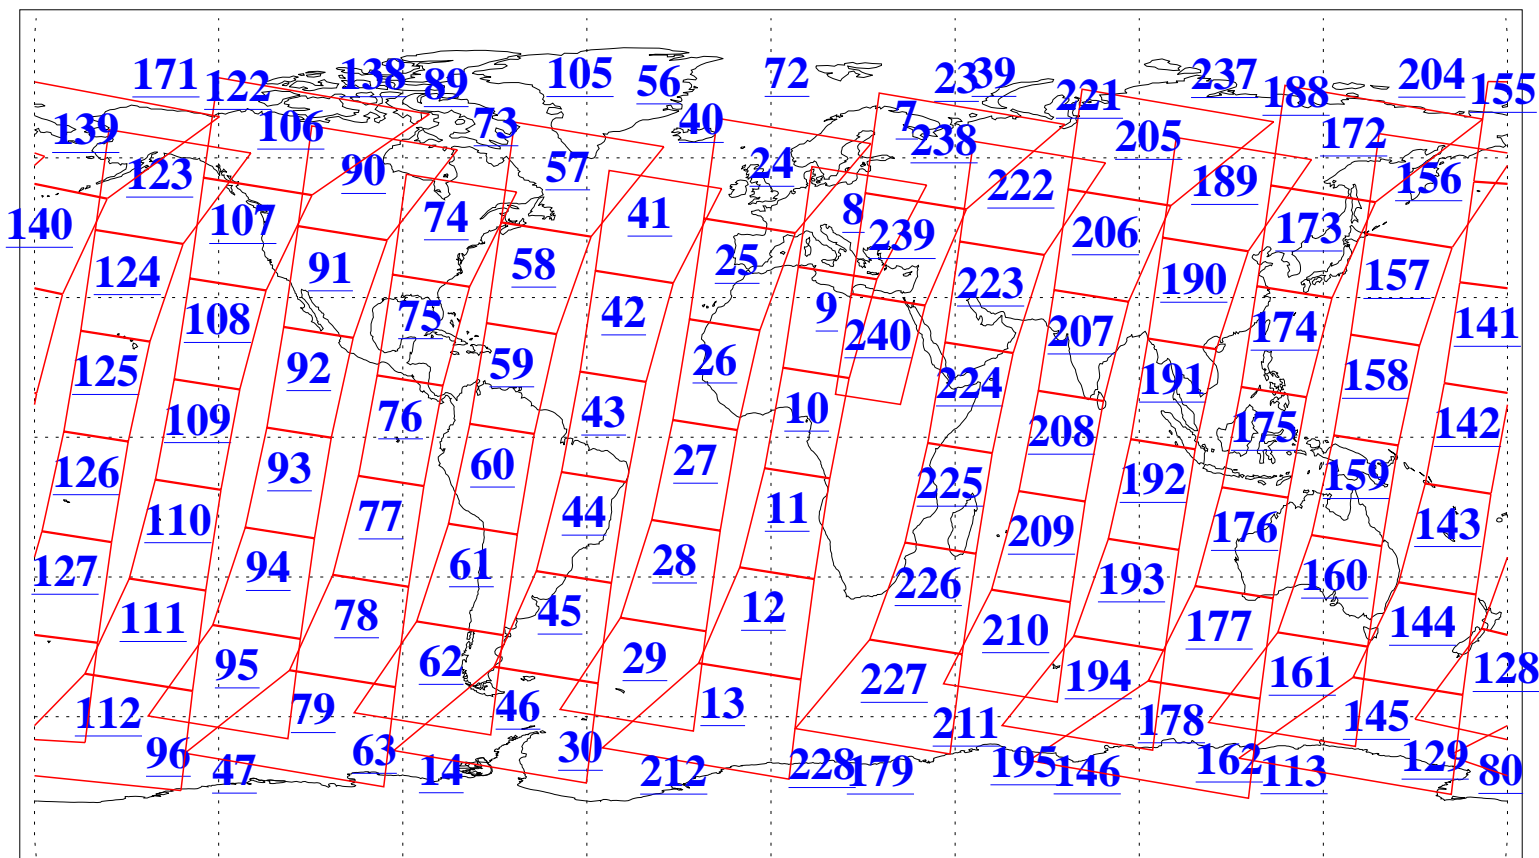

L1B Availability
AMSU Granules: 240
HSB Granules: 0
AIRS Granules: 240

9 May 2008
DoY 130
Aqua Day 2197
Granules: 1 to 120

Granules: 121 to 240

Legend: AMSU Available, HSB Available, AIRS Available

L1B Availability
AMSU Granules: 240
HSB Granules: 0
AIRS Granules: 240

9 May 2008
DoY 130
Aqua Day 2197
Ascending Granules

Descending Granules

Legend: AMSU Available, HSB Available, AIRS Available

L1B Availability
 AMSU Granules: 240
 HSB Granules: 0
 AIRS Granules: 240

9 May 2008
 DoY 130
 Aqua Day 2197

Northern Hemisphere Granules

Southern Hemisphere Granules

Legend: AMSU Available, HSB Available, AIRS Available