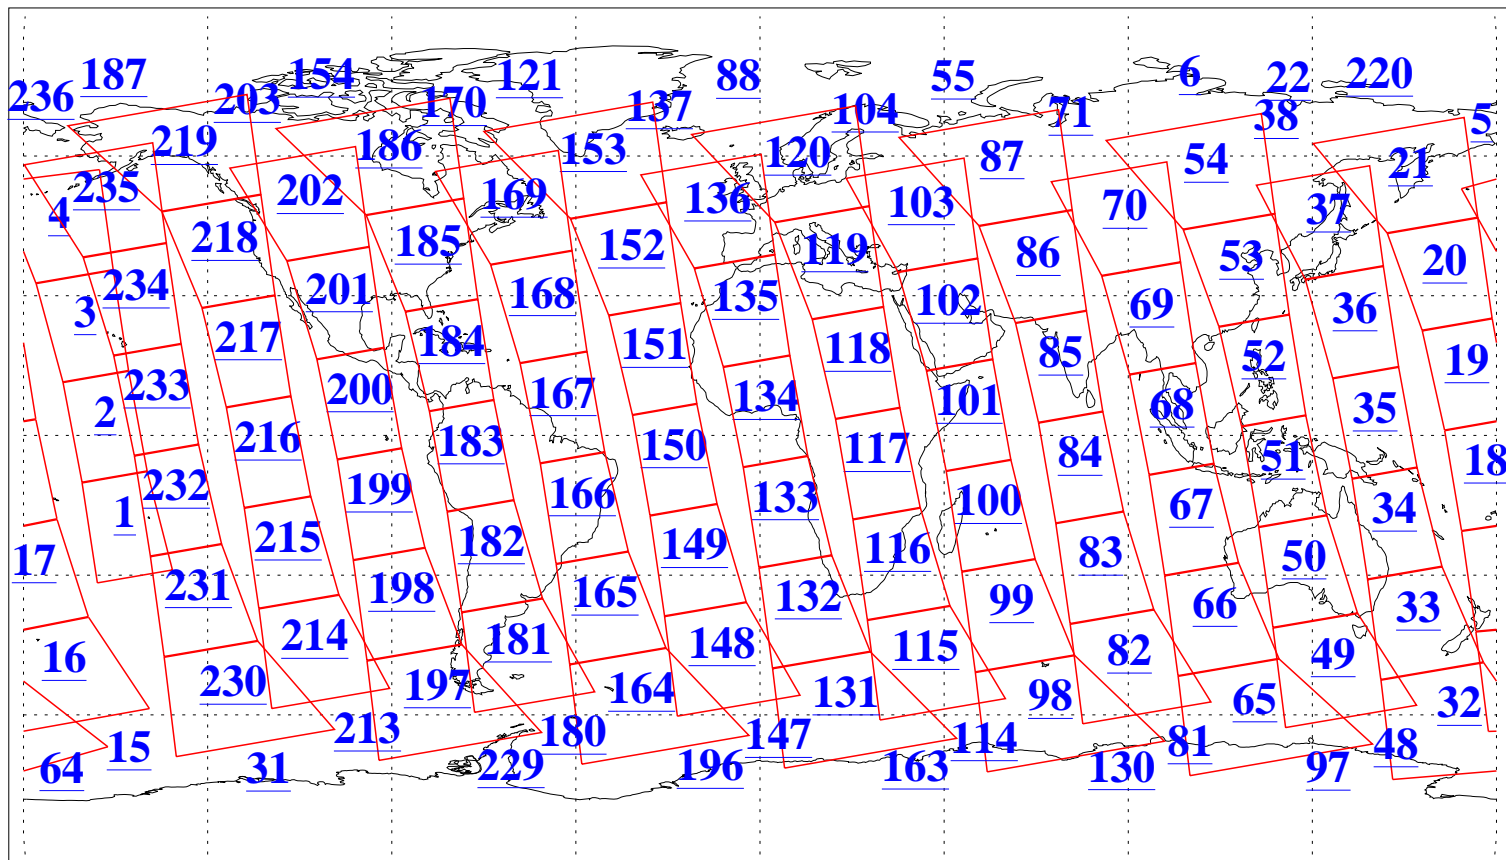

L1B Availability
AMSU Granules: 240
HSB Granules: 0
AIRS Granules: 240

9 May 2008
DoY 130
Aqua Day 2197
Granules: 1 to 120

Granules: 121 to 240

Legend: AMSU Available, HSB Available, AIRS Available

L1B Availability
AMSU Granules: 240
HSB Granules: 0
AIRS Granules: 240

9 May 2008
DoY 130
Aqua Day 2197
Ascending Granules

Descending Granules

Legend: AMSU Available, HSB Available, AIRS Available

L1B Availability
 AMSU Granules: 240
 HSB Granules: 0
 AIRS Granules: 240

9 May 2008
 DoY 130
 Aqua Day 2197

Northern Hemisphere Granules

Southern Hemisphere Granules

Legend: AMSU Available, HSB Available, AIRS Available