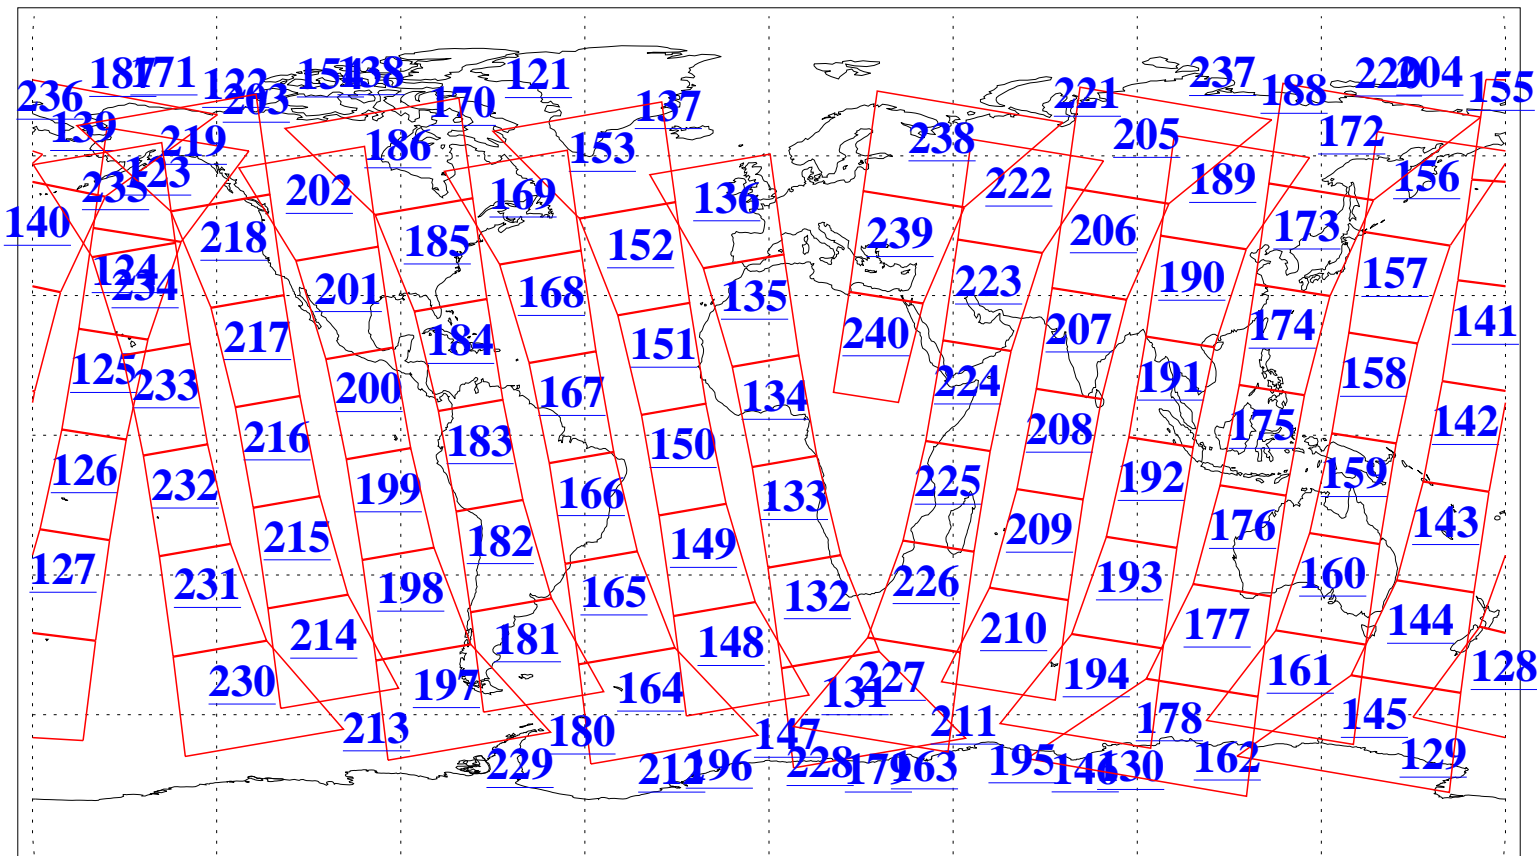

L1B Availability
AMSU Granules: 240
HSB Granules: 0
AIRS Granules: 240

9 May 2008
DoY 130
Aqua Day 2197
Granules: 1 to 120

Granules: 121 to 240

Legend: AMSU Available, HSB Available, AIRS Available

L1B Availability
AMSU Granules: 240
HSB Granules: 0
AIRS Granules: 240

9 May 2008
DoY 130
Aqua Day 2197
Ascending Granules

Descending Granules

Legend: AMSU Available, HSB Available, AIRS Available

L1B Availability
 AMSU Granules: 240
 HSB Granules: 0
 AIRS Granules: 240

9 May 2008
 DoY 130
 Aqua Day 2197

Northern Hemisphere Granules

Southern Hemisphere Granules

Legend: AMSU Available, HSB Available, AIRS Available