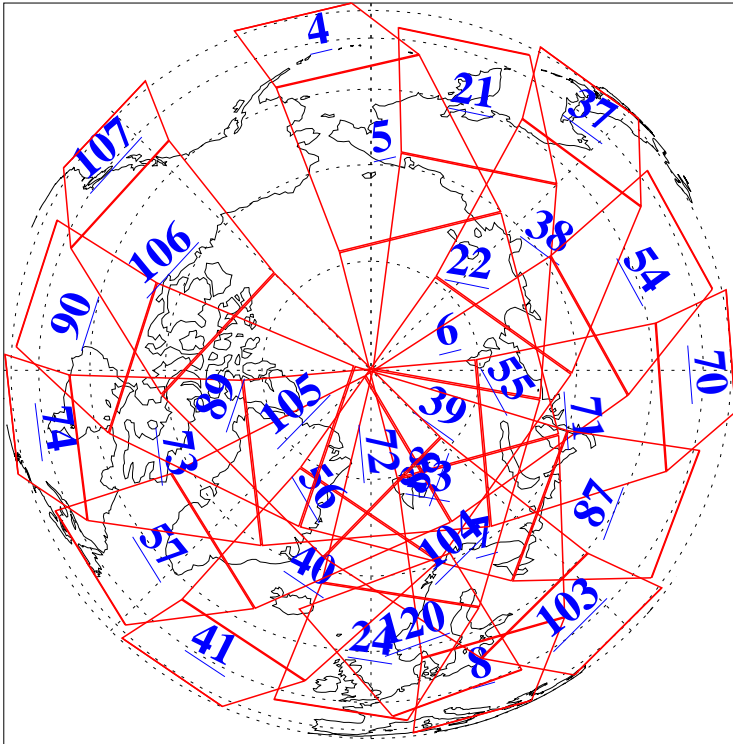

L1B Availability
AMSU Granules: 240
HSB Granules: 0
AIRS Granules: 240

9 May 2008
DoY 130
Aqua Day 2197
Granules: 1 to 120

Granules: 121 to 240

Legend: AMSU Available, HSB Available, AIRS Available

L1B Availability
AMSU Granules: 240
HSB Granules: 0
AIRS Granules: 240

9 May 2008
DoY 130
Aqua Day 2197
Ascending Granules

Descending Granules

Legend: AMSU Available, HSB Available, AIRS Available

L1B Availability
 AMSU Granules: 240
 HSB Granules: 0
 AIRS Granules: 240

9 May 2008
 DoY 130
 Aqua Day 2197

Northern Hemisphere Granules

Southern Hemisphere Granules

Legend: AMSU Available, HSB Available, AIRS Available