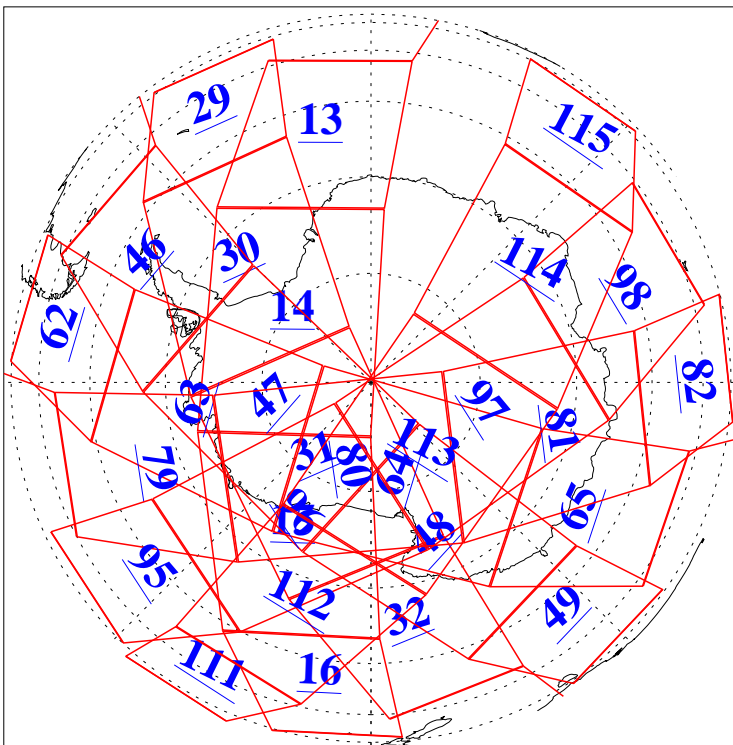

L1B Availability
AMSU Granules: 240
HSB Granules: 0
AIRS Granules: 240

9 May 2008
DoY 130
Aqua Day 2197
Granules: 1 to 120

Granules: 121 to 240

Legend: AMSU Available, HSB Available, AIRS Available

L1B Availability
AMSU Granules: 240
HSB Granules: 0
AIRS Granules: 240

9 May 2008
DoY 130
Aqua Day 2197
Ascending Granules

Descending Granules

Legend: AMSU Available, HSB Available, AIRS Available

L1B Availability
 AMSU Granules: 240
 HSB Granules: 0
 AIRS Granules: 240

9 May 2008
 DoY 130
 Aqua Day 2197

Northern Hemisphere Granules

Southern Hemisphere Granules

Legend: AMSU Available, HSB Available, AIRS Available