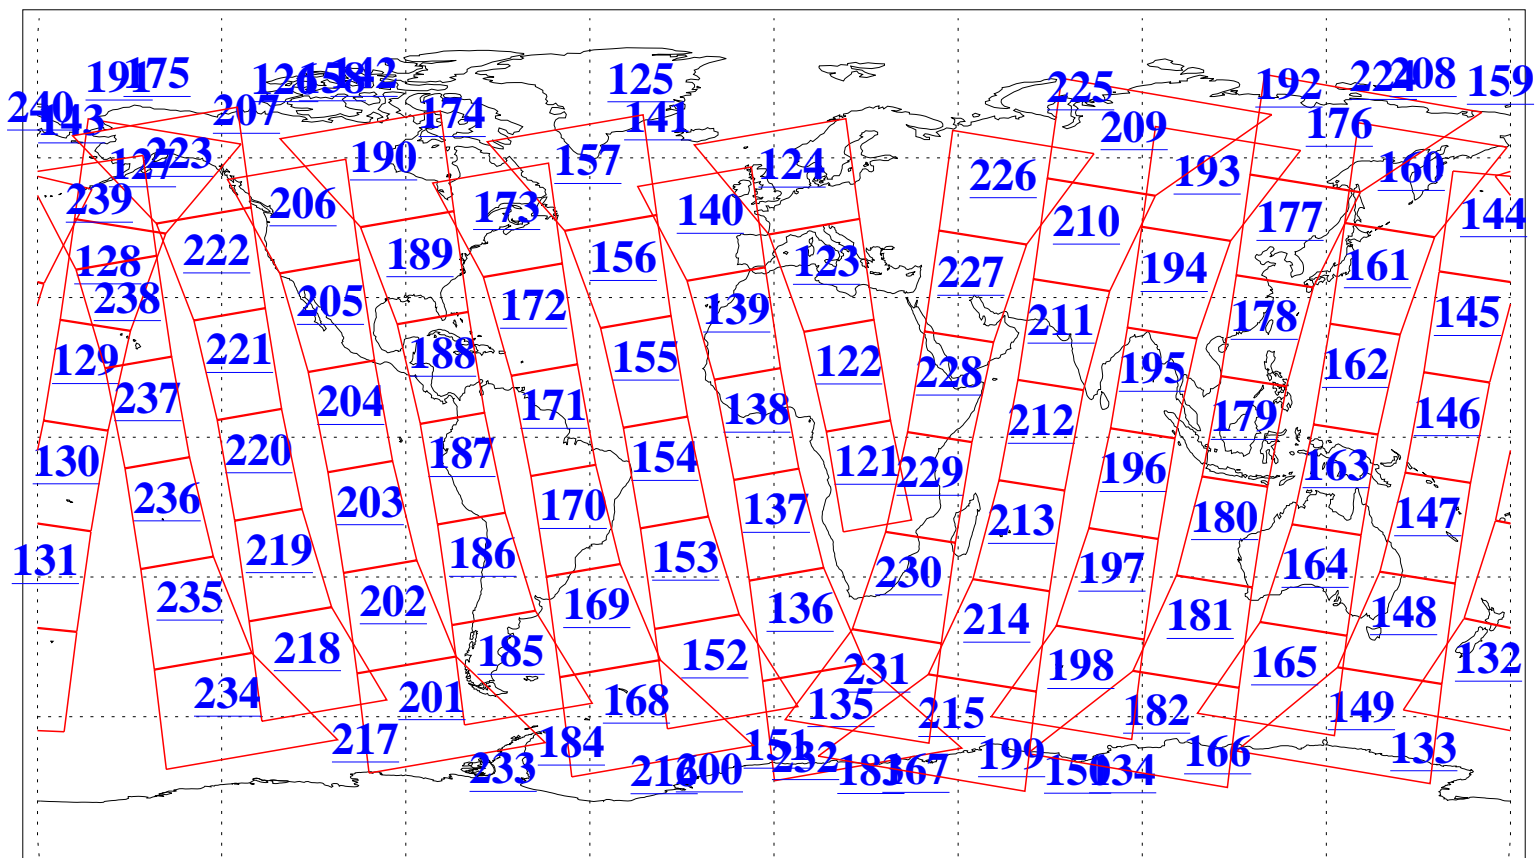

L1B Availability
AMSU Granules: 240
HSB Granules: 0
AIRS Granules: 240

5 May 2008
DoY 126
Aqua Day 2193
Granules: 1 to 120

Granules: 121 to 240

Legend: AMSU Available, HSB Available, AIRS Available

L1B Availability
AMSU Granules: 240
HSB Granules: 0
AIRS Granules: 240

5 May 2008
DoY 126
Aqua Day 2193

Ascending Granules

Descending Granules

Legend: AMSU Available, HSB Available, AIRS Available

L1B Availability
 AMSU Granules: 240
 HSB Granules: 0
 AIRS Granules: 240

5 May 2008
 DoY 126
 Aqua Day 2193

Northern Hemisphere Granules

Southern Hemisphere Granules

Legend: AMSU Available, HSB Available, AIRS Available