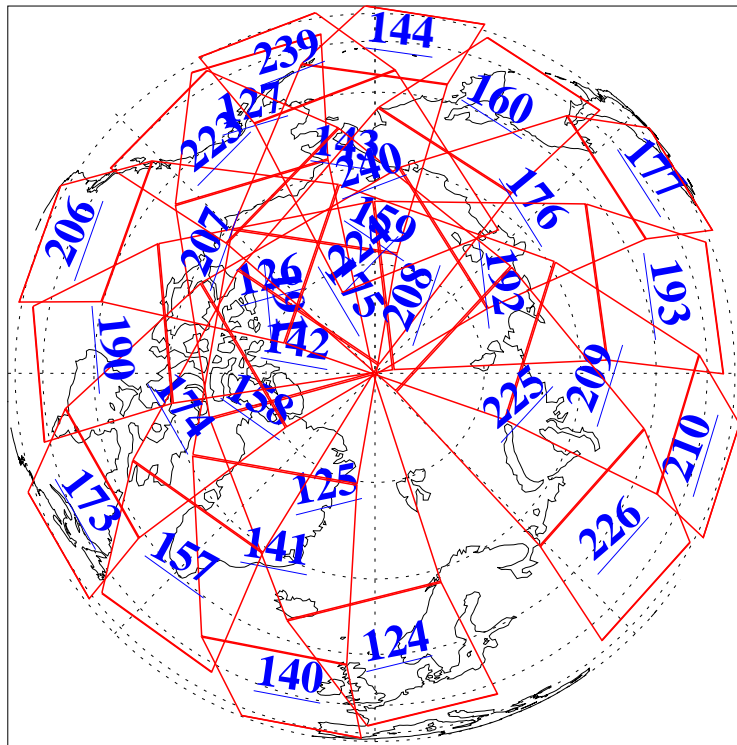

L1B Availability
AMSU Granules: 240
HSB Granules: 0
AIRS Granules: 240

5 May 2008
DoY 126
Aqua Day 2193
Granules: 1 to 120

Granules: 121 to 240

Legend: AMSU Available, HSB Available, AIRS Available

L1B Availability
AMSU Granules: 240
HSB Granules: 0
AIRS Granules: 240

5 May 2008
DoY 126
Aqua Day 2193

Ascending Granules

Descending Granules

Legend: AMSU Available, HSB Available, AIRS Available

L1B Availability
 AMSU Granules: 240
 HSB Granules: 0
 AIRS Granules: 240

5 May 2008
 DoY 126
 Aqua Day 2193

Northern Hemisphere Granules

Southern Hemisphere Granules

Legend: AMSU Available, HSB Available, AIRS Available