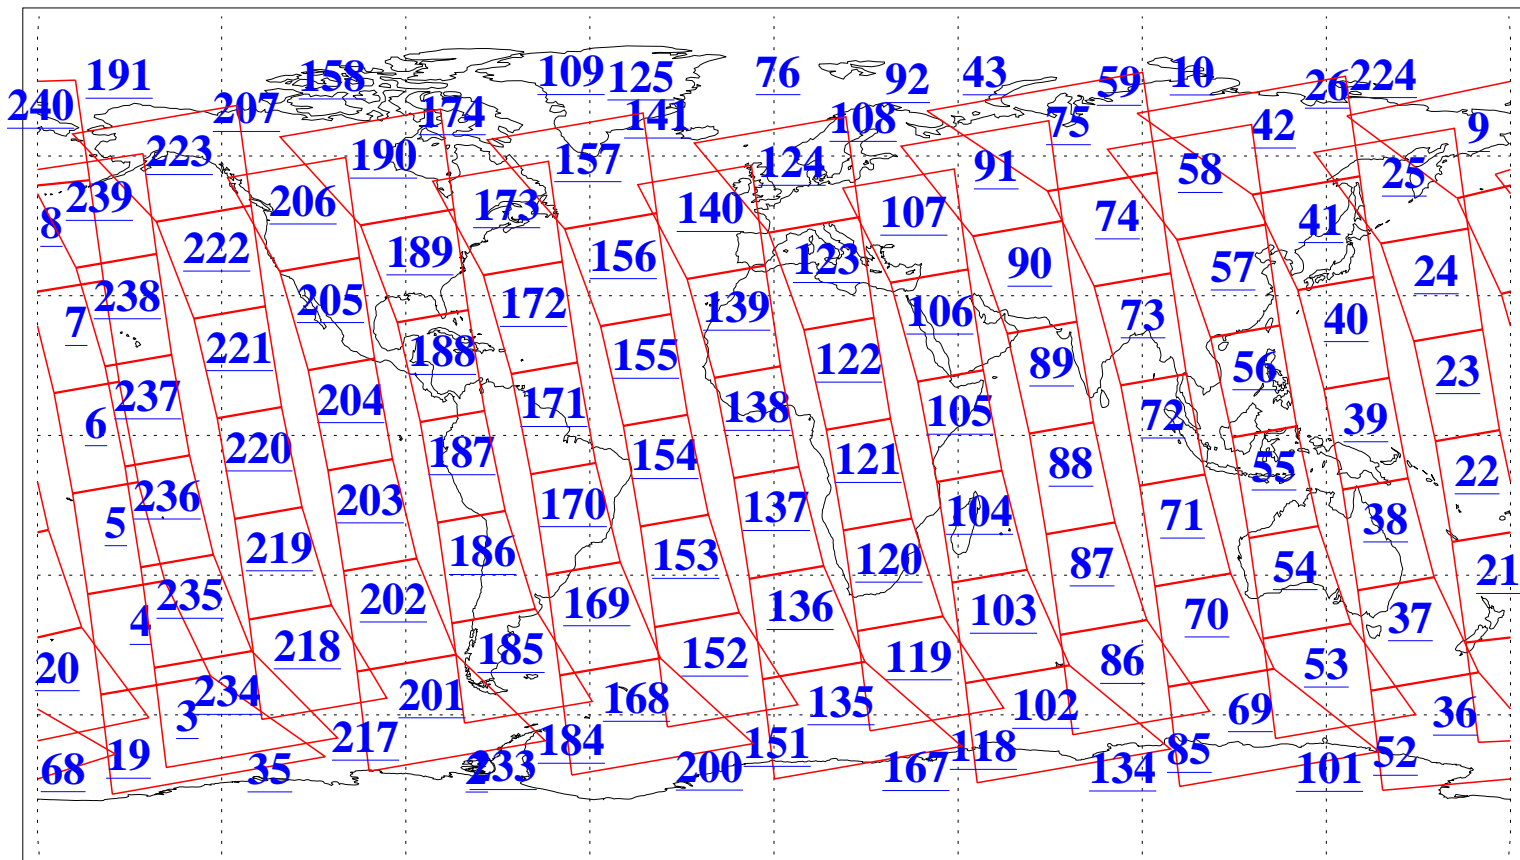

L1B Availability
AMSU Granules: 240
HSB Granules: 0
AIRS Granules: 240

5 May 2008
DoY 126
Aqua Day 2193
Granules: 1 to 120

Granules: 121 to 240

Legend: AMSU Available, HSB Available, AIRS Available

L1B Availability
AMSU Granules: 240
HSB Granules: 0
AIRS Granules: 240

5 May 2008
DoY 126
Aqua Day 2193

Ascending Granules

Descending Granules

Legend: AMSU Available, HSB Available, AIRS Available

L1B Availability
 AMSU Granules: 240
 HSB Granules: 0
 AIRS Granules: 240

5 May 2008
 DoY 126
 Aqua Day 2193

Northern Hemisphere Granules

Southern Hemisphere Granules

Legend: AMSU Available, HSB Available, AIRS Available