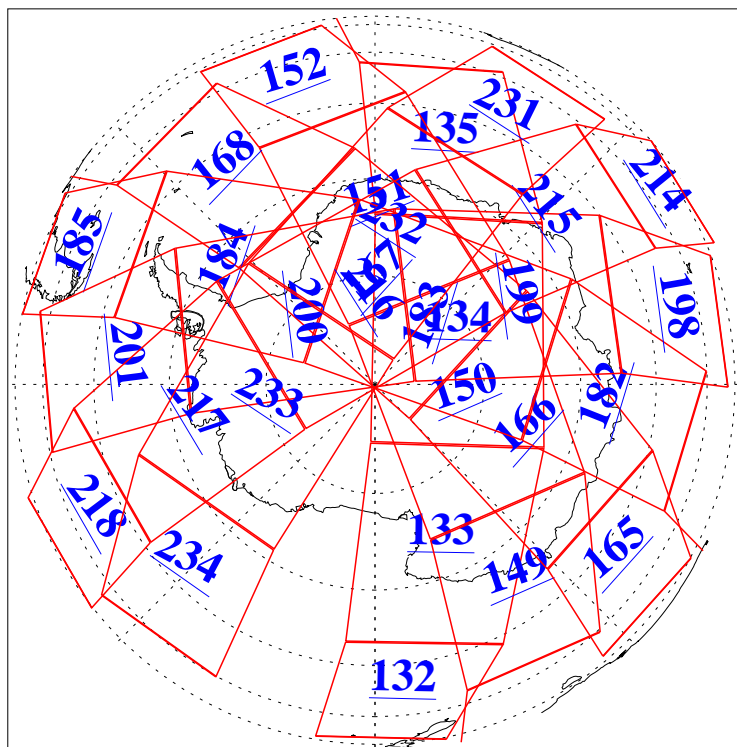

L1B Availability
AMSU Granules: 240
HSB Granules: 0
AIRS Granules: 240

5 May 2008
DoY 126
Aqua Day 2193
Granules: 1 to 120

Granules: 121 to 240

Legend: AMSU Available, HSB Available, AIRS Available

L1B Availability
AMSU Granules: 240
HSB Granules: 0
AIRS Granules: 240

5 May 2008
DoY 126
Aqua Day 2193

Ascending Granules

Descending Granules

Legend: AMSU Available, HSB Available, AIRS Available

L1B Availability
 AMSU Granules: 240
 HSB Granules: 0
 AIRS Granules: 240

5 May 2008
 DoY 126
 Aqua Day 2193

Northern Hemisphere Granules

Southern Hemisphere Granules

Legend: AMSU Available, HSB Available, AIRS Available