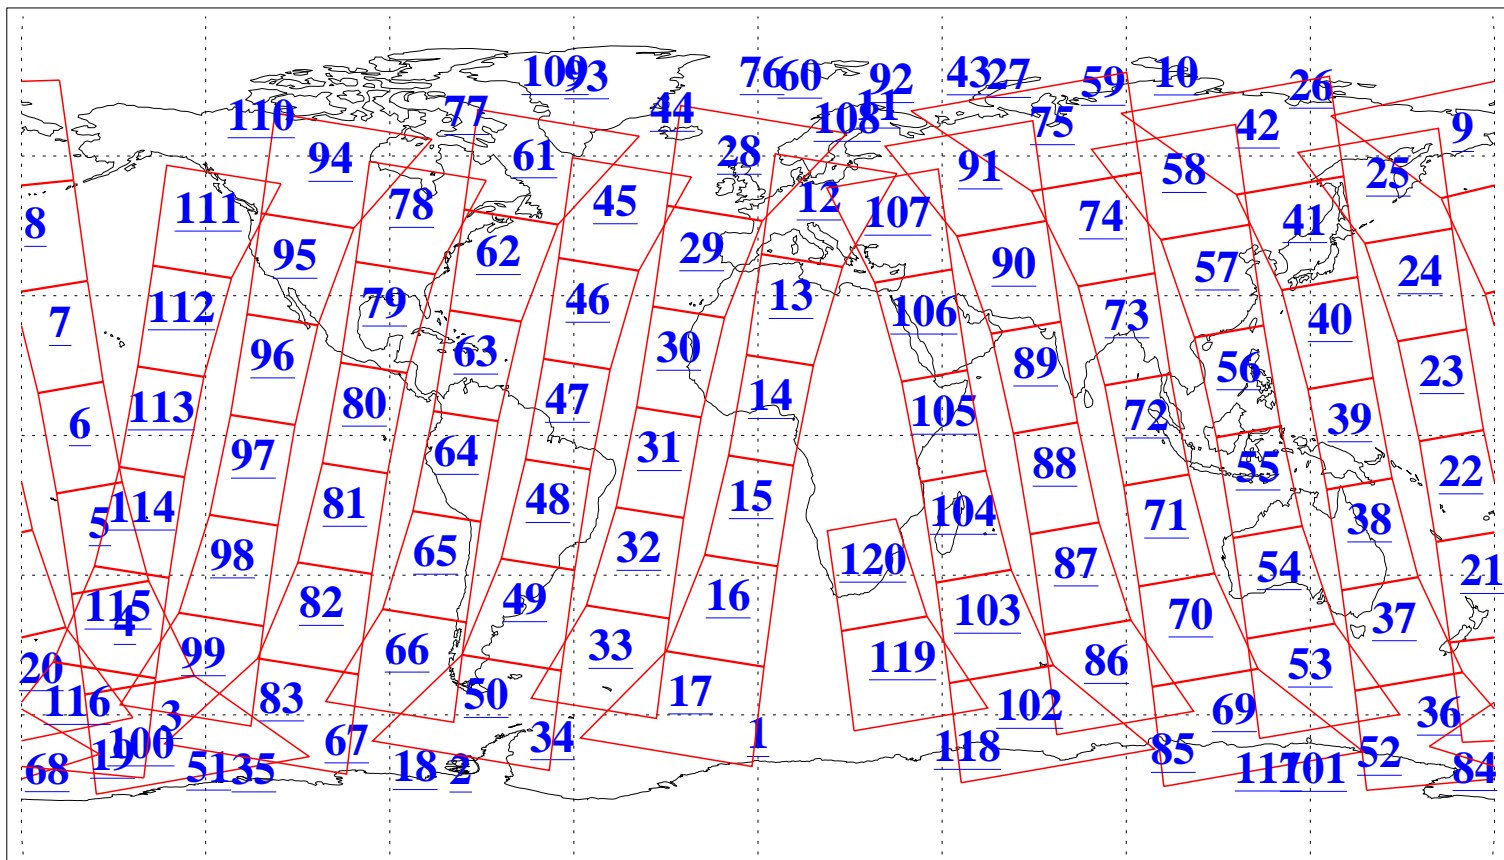

L1B Availability
AMSU Granules: 240
HSB Granules: 0
AIRS Granules: 240

5 May 2008
DoY 126
Aqua Day 2193
Granules: 1 to 120

Granules: 121 to 240

Legend: AMSU Available, HSB Available, AIRS Available

L1B Availability
AMSU Granules: 240
HSB Granules: 0
AIRS Granules: 240

5 May 2008
DoY 126
Aqua Day 2193

Ascending Granules

Descending Granules

Legend: AMSU Available, HSB Available, AIRS Available

L1B Availability
 AMSU Granules: 240
 HSB Granules: 0
 AIRS Granules: 240

5 May 2008
 DoY 126
 Aqua Day 2193

Northern Hemisphere Granules

Southern Hemisphere Granules

Legend: AMSU Available, HSB Available, AIRS Available