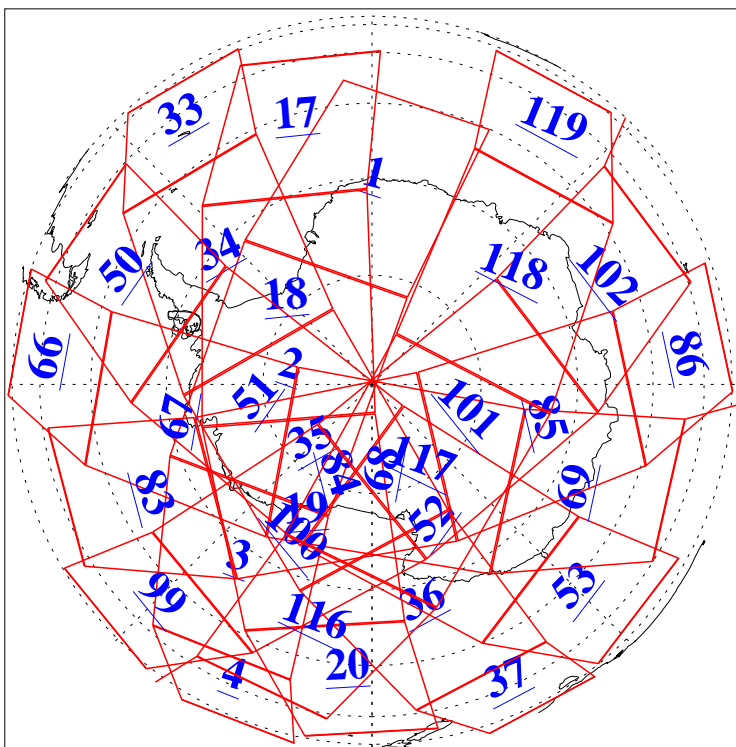

L1B Availability
AMSU Granules: 240
HSB Granules: 0
AIRS Granules: 240

5 May 2008
DoY 126
Aqua Day 2193
Granules: 1 to 120

Granules: 121 to 240

Legend: AMSU Available, HSB Available, AIRS Available

L1B Availability
AMSU Granules: 240
HSB Granules: 0
AIRS Granules: 240

5 May 2008
DoY 126
Aqua Day 2193

Ascending Granules

Descending Granules

Legend: AMSU Available, HSB Available, AIRS Available

L1B Availability
 AMSU Granules: 240
 HSB Granules: 0
 AIRS Granules: 240

5 May 2008
 DoY 126
 Aqua Day 2193

Northern Hemisphere Granules

Southern Hemisphere Granules

Legend: AMSU Available, HSB Available, AIRS Available