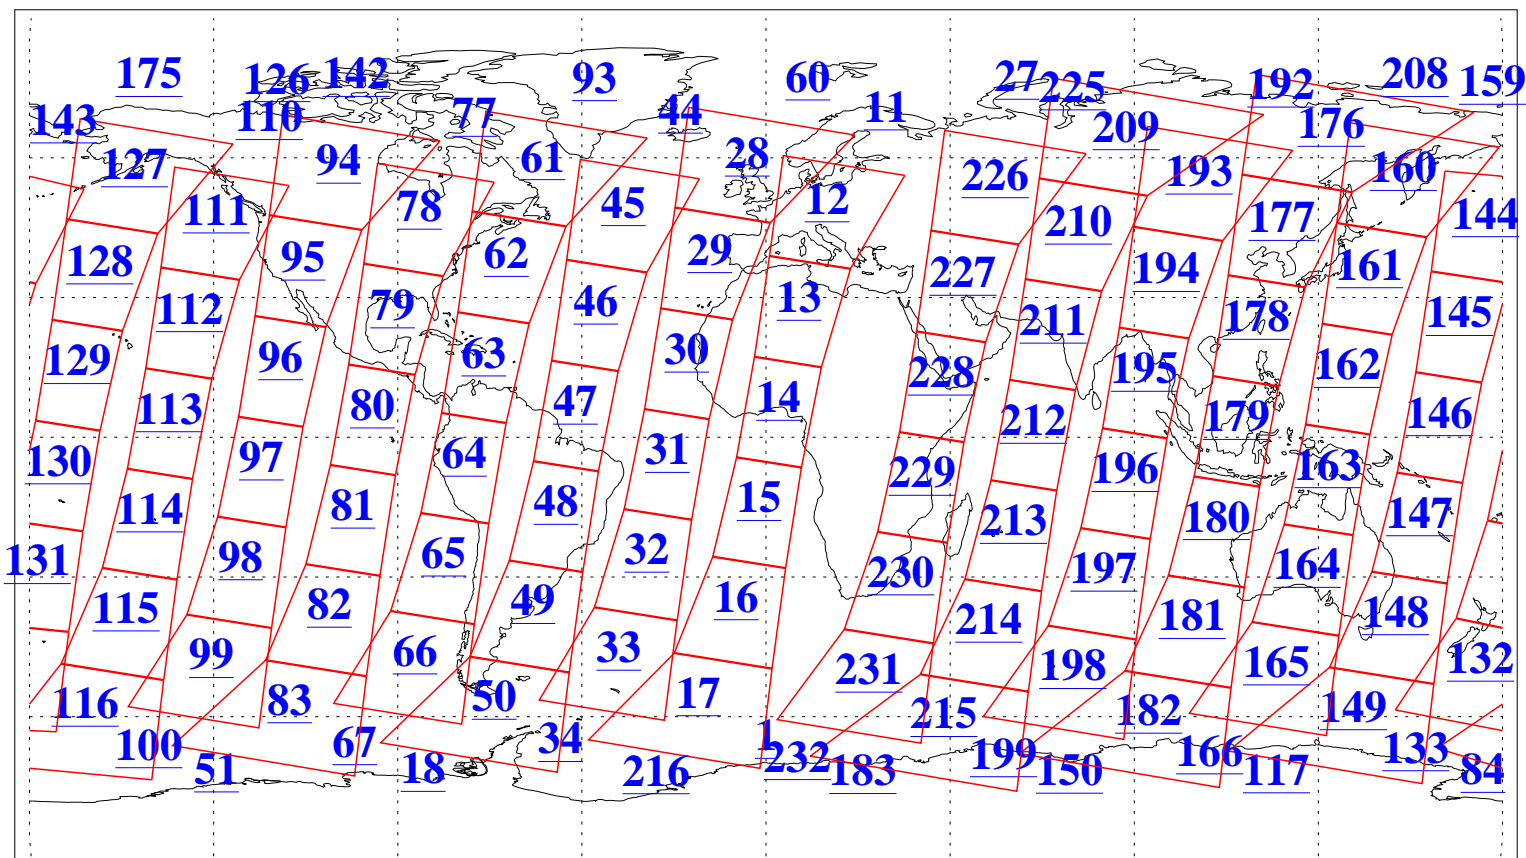

L1B Availability
AMSU Granules: 240
HSB Granules: 0
AIRS Granules: 240

5 May 2008
DoY 126
Aqua Day 2193
Granules: 1 to 120

Granules: 121 to 240

Legend: AMSU Available, HSB Available, AIRS Available

L1B Availability
AMSU Granules: 240
HSB Granules: 0
AIRS Granules: 240

5 May 2008
DoY 126
Aqua Day 2193

Ascending Granules

Descending Granules

Legend: AMSU Available, HSB Available, AIRS Available

L1B Availability
 AMSU Granules: 240
 HSB Granules: 0
 AIRS Granules: 240

5 May 2008
 DoY 126
 Aqua Day 2193

Northern Hemisphere Granules

Southern Hemisphere Granules

Legend: AMSU Available, HSB Available, AIRS Available