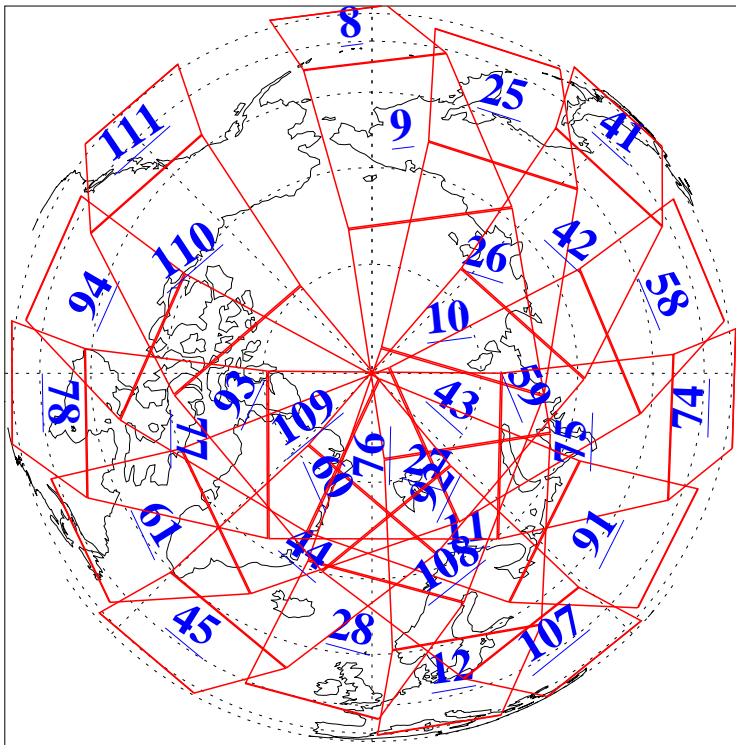

L1B Availability
AMSU Granules: 240
HSB Granules: 0
AIRS Granules: 240

5 May 2008
DoY 126
Aqua Day 2193
Granules: 1 to 120

Granules: 121 to 240

Legend: AMSU Available, HSB Available, AIRS Available

L1B Availability
AMSU Granules: 240
HSB Granules: 0
AIRS Granules: 240

5 May 2008
DoY 126
Aqua Day 2193

Ascending Granules

Descending Granules

Legend: AMSU Available, HSB Available, AIRS Available

L1B Availability
 AMSU Granules: 240
 HSB Granules: 0
 AIRS Granules: 240

5 May 2008
 DoY 126
 Aqua Day 2193

Northern Hemisphere Granules

Southern Hemisphere Granules

Legend: AMSU Available, HSB Available, AIRS Available