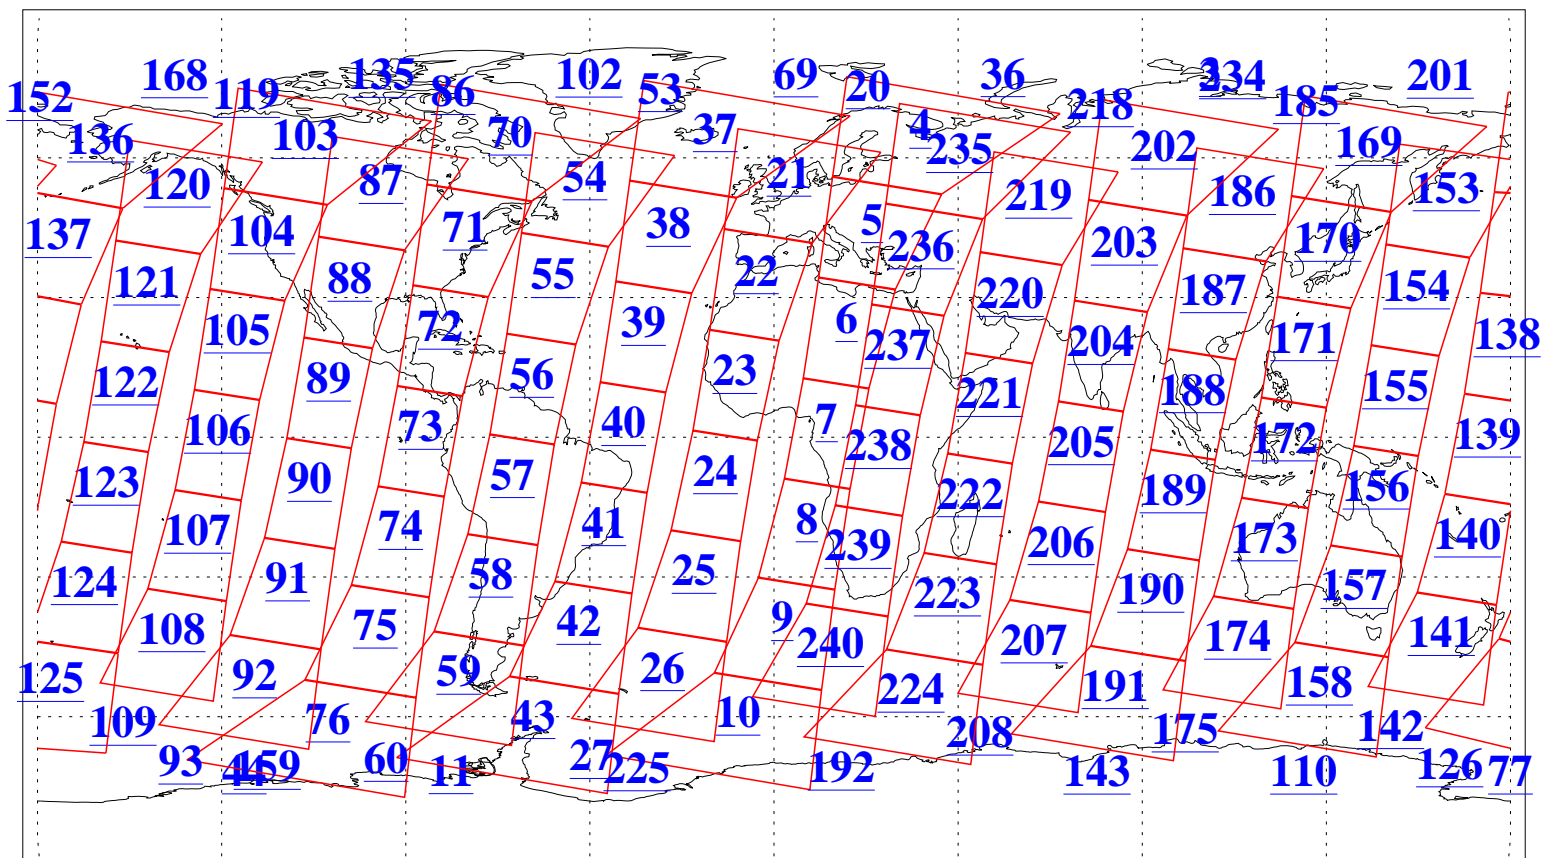

L1B Availability
AMSU Granules: 240
HSB Granules: 0
AIRS Granules: 240

4 May 2008
DoY 125
Aqua Day 2192
Granules: 1 to 120

Granules: 121 to 240

Legend: AMSU Available, HSB Available, AIRS Available

L1B Availability
AMSU Granules: 240
HSB Granules: 0
AIRS Granules: 240

4 May 2008
DoY 125
Aqua Day 2192

Ascending Granules

Descending Granules

Legend: AMSU Available, HSB Available, AIRS Available

L1B Availability
AMSU Granules: 240
HSB Granules: 0
AIRS Granules: 240

4 May 2008
DoY 125
Aqua Day 2192

Northern Hemisphere Granules

Southern Hemisphere Granules

Legend: AMSU Available, HSB Available, AIRS Available