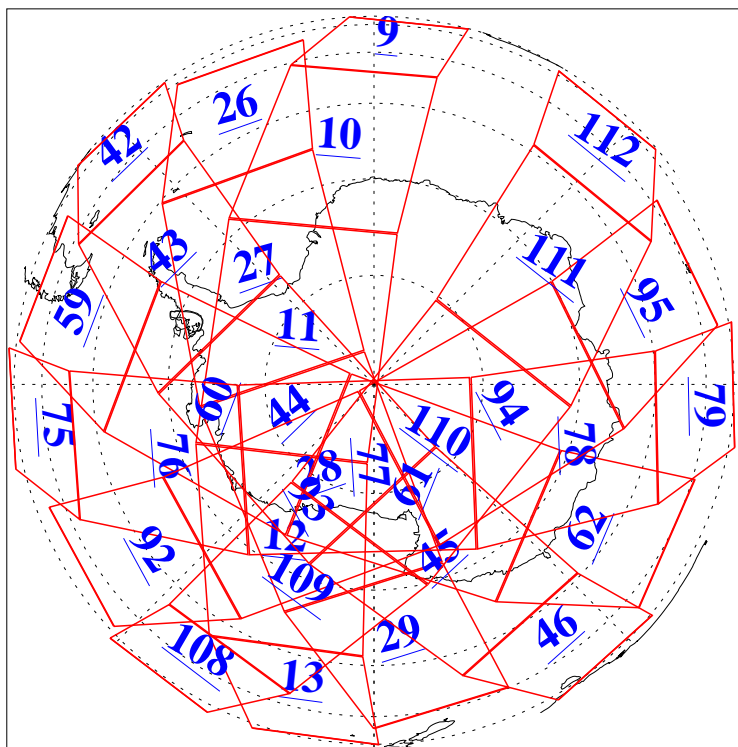

L1B Availability
AMSU Granules: 240
HSB Granules: 0
AIRS Granules: 240

4 May 2008
DoY 125
Aqua Day 2192
Granules: 1 to 120

Granules: 121 to 240

Legend: AMSU Available, HSB Available, AIRS Available

L1B Availability
AMSU Granules: 240
HSB Granules: 0
AIRS Granules: 240

4 May 2008
DoY 125
Aqua Day 2192

Ascending Granules

Descending Granules

Legend: AMSU Available, HSB Available, AIRS Available

L1B Availability
AMSU Granules: 240
HSB Granules: 0
AIRS Granules: 240

4 May 2008
DoY 125
Aqua Day 2192

Northern Hemisphere Granules

Southern Hemisphere Granules

Legend: AMSU Available, HSB Available, AIRS Available