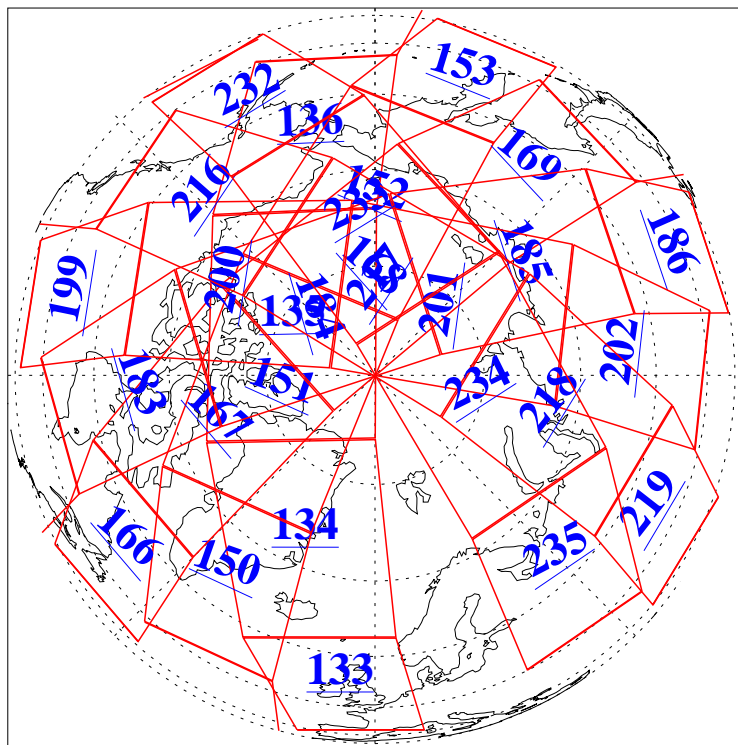

L1B Availability
AMSU Granules: 240
HSB Granules: 0
AIRS Granules: 240

4 May 2008
DoY 125
Aqua Day 2192
Granules: 1 to 120

Granules: 121 to 240

Legend: AMSU Available, HSB Available, AIRS Available

L1B Availability
AMSU Granules: 240
HSB Granules: 0
AIRS Granules: 240

4 May 2008
DoY 125
Aqua Day 2192

Ascending Granules

Descending Granules

Legend: AMSU Available, HSB Available, AIRS Available

L1B Availability
AMSU Granules: 240
HSB Granules: 0
AIRS Granules: 240

4 May 2008
DoY 125
Aqua Day 2192

Northern Hemisphere Granules

Southern Hemisphere Granules

Legend: AMSU Available, HSB Available, AIRS Available