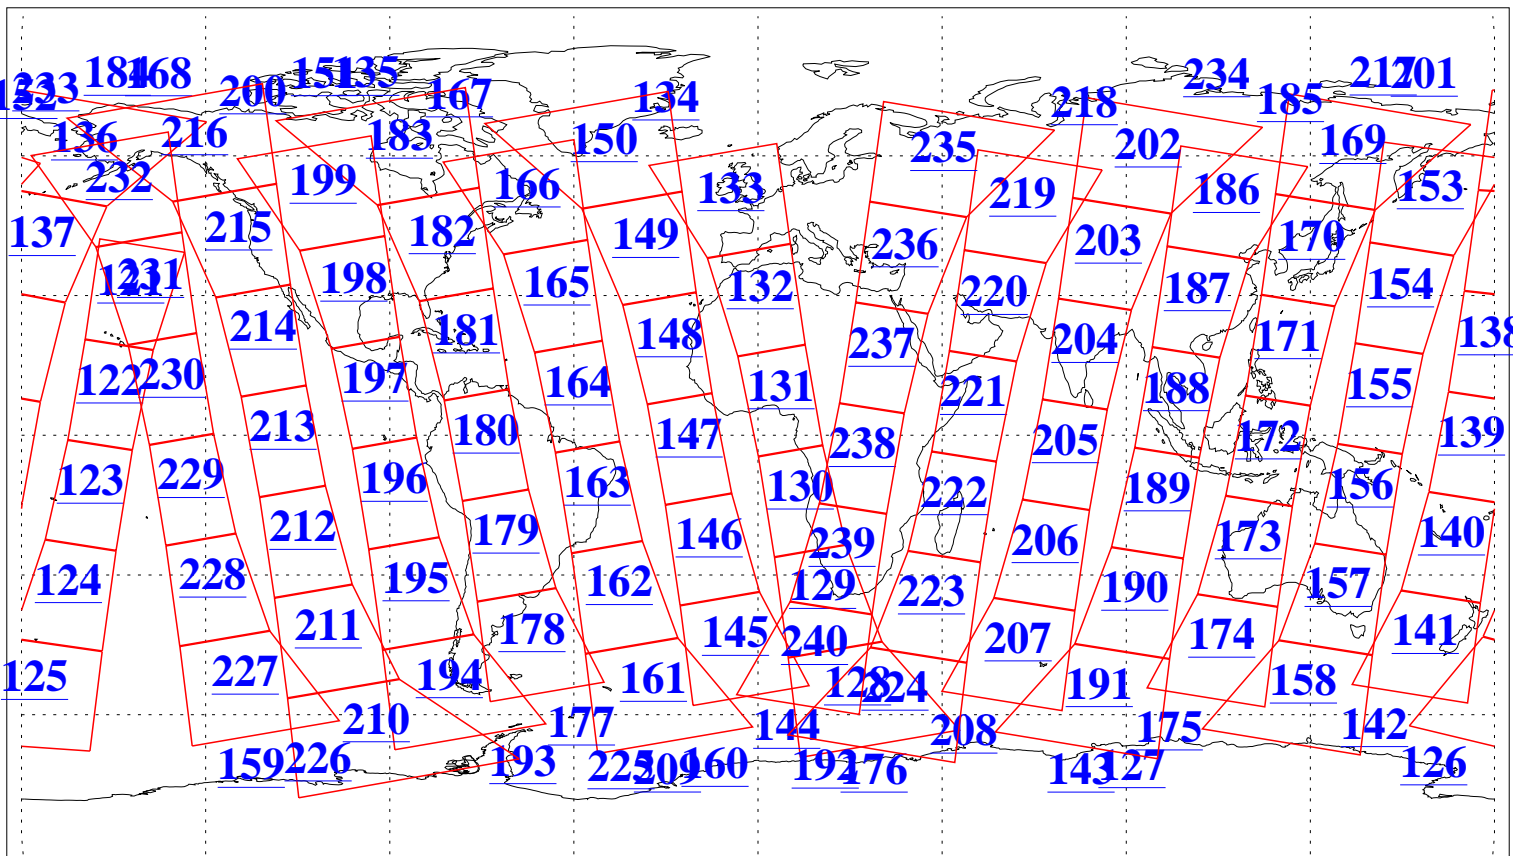

L1B Availability
AMSU Granules: 240
HSB Granules: 0
AIRS Granules: 240

4 May 2008
DoY 125
Aqua Day 2192
Granules: 1 to 120

Granules: 121 to 240

Legend: AMSU Available, HSB Available, AIRS Available

L1B Availability
AMSU Granules: 240
HSB Granules: 0
AIRS Granules: 240

4 May 2008
DoY 125
Aqua Day 2192

Ascending Granules

Descending Granules

Legend: AMSU Available, HSB Available, AIRS Available

L1B Availability
AMSU Granules: 240
HSB Granules: 0
AIRS Granules: 240

4 May 2008
DoY 125
Aqua Day 2192