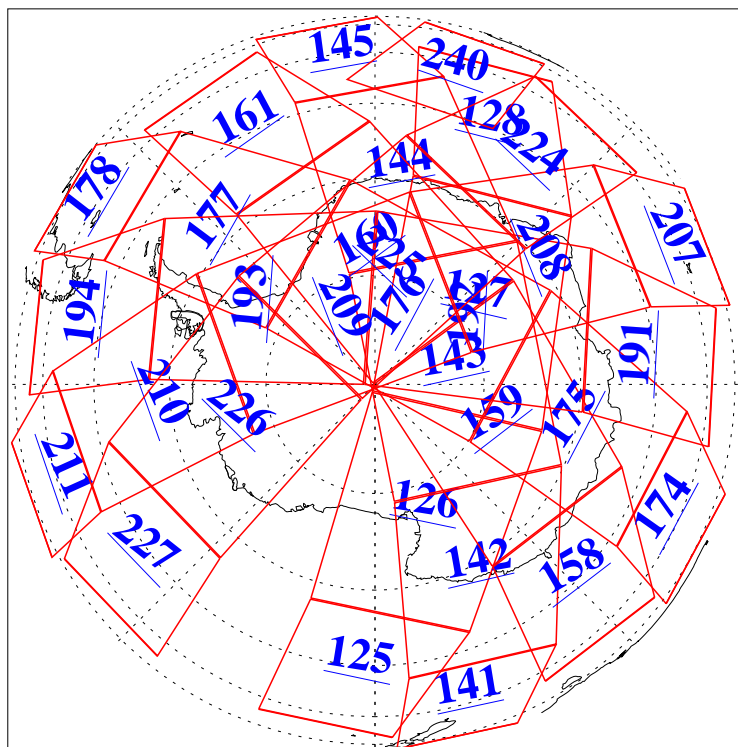

L1B Availability
AMSU Granules: 240
HSB Granules: 0
AIRS Granules: 240

4 May 2008
DoY 125
Aqua Day 2192
Granules: 1 to 120

Granules: 121 to 240

Legend: AMSU Available, HSB Available, AIRS Available

L1B Availability
AMSU Granules: 240
HSB Granules: 0
AIRS Granules: 240

4 May 2008
DoY 125
Aqua Day 2192

Ascending Granules

Descending Granules

Legend: AMSU Available, HSB Available, AIRS Available

L1B Availability
AMSU Granules: 240
HSB Granules: 0
AIRS Granules: 240

4 May 2008
DoY 125
Aqua Day 2192

Northern Hemisphere Granules

Southern Hemisphere Granules

Legend: AMSU Available, HSB Available, AIRS Available