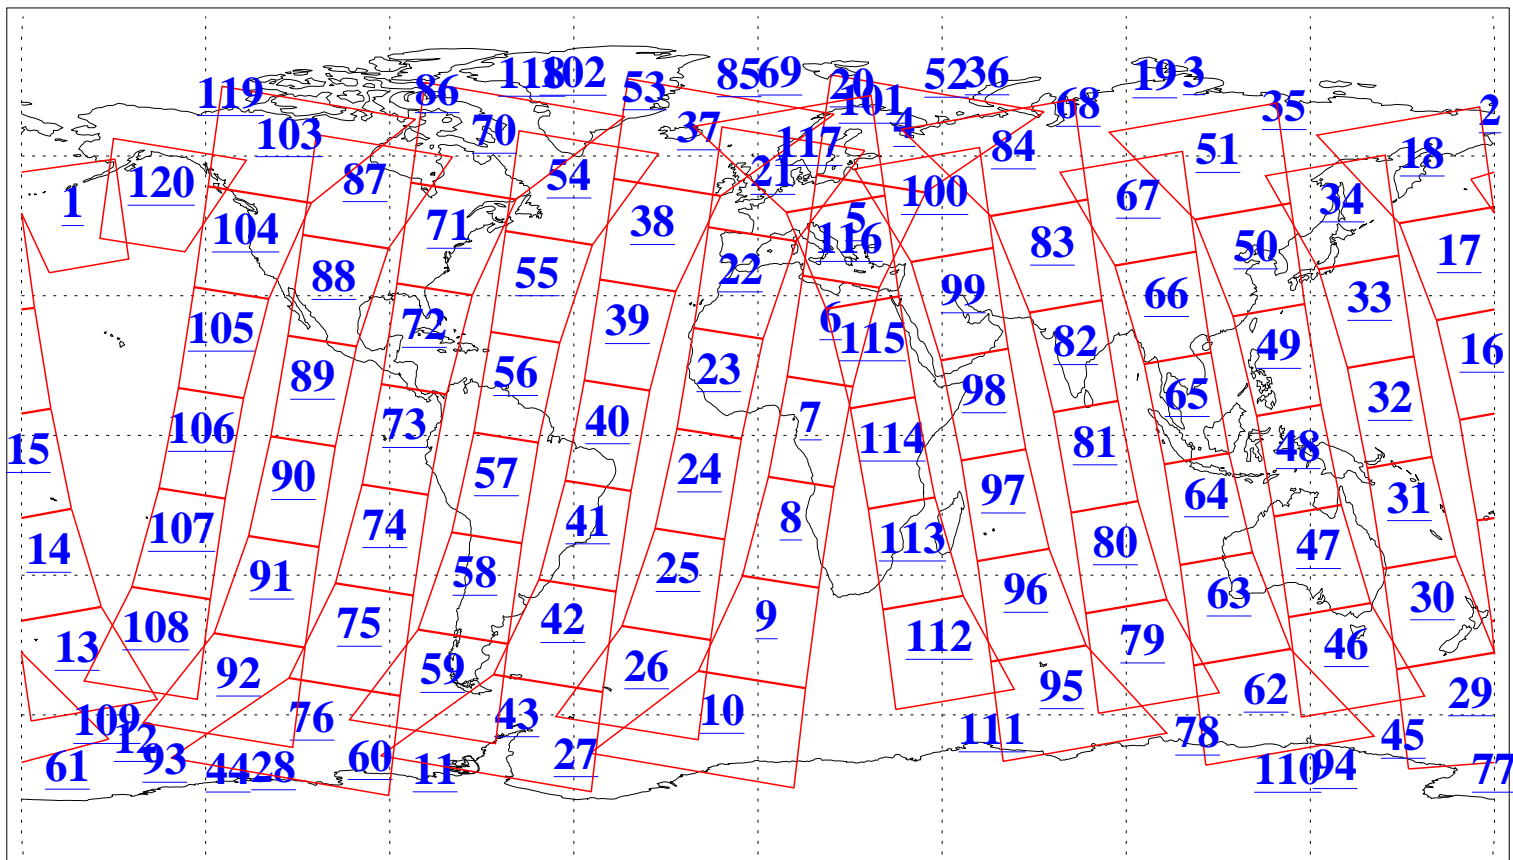

L1B Availability
AMSU Granules: 240
HSB Granules: 0
AIRS Granules: 240

4 May 2008
DoY 125
Aqua Day 2192
Granules: 1 to 120

Granules: 121 to 240

Legend: AMSU Available, HSB Available, AIRS Available

L1B Availability
AMSU Granules: 240
HSB Granules: 0
AIRS Granules: 240

4 May 2008
DoY 125
Aqua Day 2192

Ascending Granules

Descending Granules

Legend: AMSU Available, HSB Available, AIRS Available

L1B Availability
AMSU Granules: 240
HSB Granules: 0
AIRS Granules: 240

4 May 2008
DoY 125
Aqua Day 2192

Northern Hemisphere Granules

Southern Hemisphere Granules

Legend: AMSU Available, HSB Available, AIRS Available