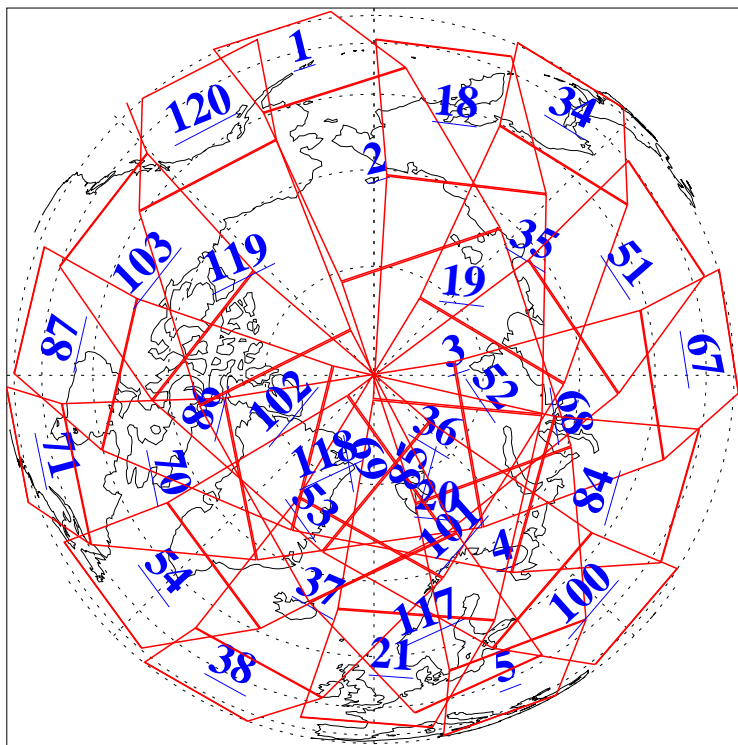

L1B Availability
AMSU Granules: 240
HSB Granules: 0
AIRS Granules: 240

4 May 2008
DoY 125
Aqua Day 2192
Granules: 1 to 120

Granules: 121 to 240

Legend: AMSU Available, HSB Available, AIRS Available

L1B Availability
AMSU Granules: 240
HSB Granules: 0
AIRS Granules: 240

4 May 2008
DoY 125
Aqua Day 2192

Ascending Granules

Descending Granules

Legend: AMSU Available, HSB Available, AIRS Available

L1B Availability
AMSU Granules: 240
HSB Granules: 0
AIRS Granules: 240

4 May 2008
DoY 125
Aqua Day 2192

Northern Hemisphere Granules

Southern Hemisphere Granules

Legend: AMSU Available, HSB Available, AIRS Available