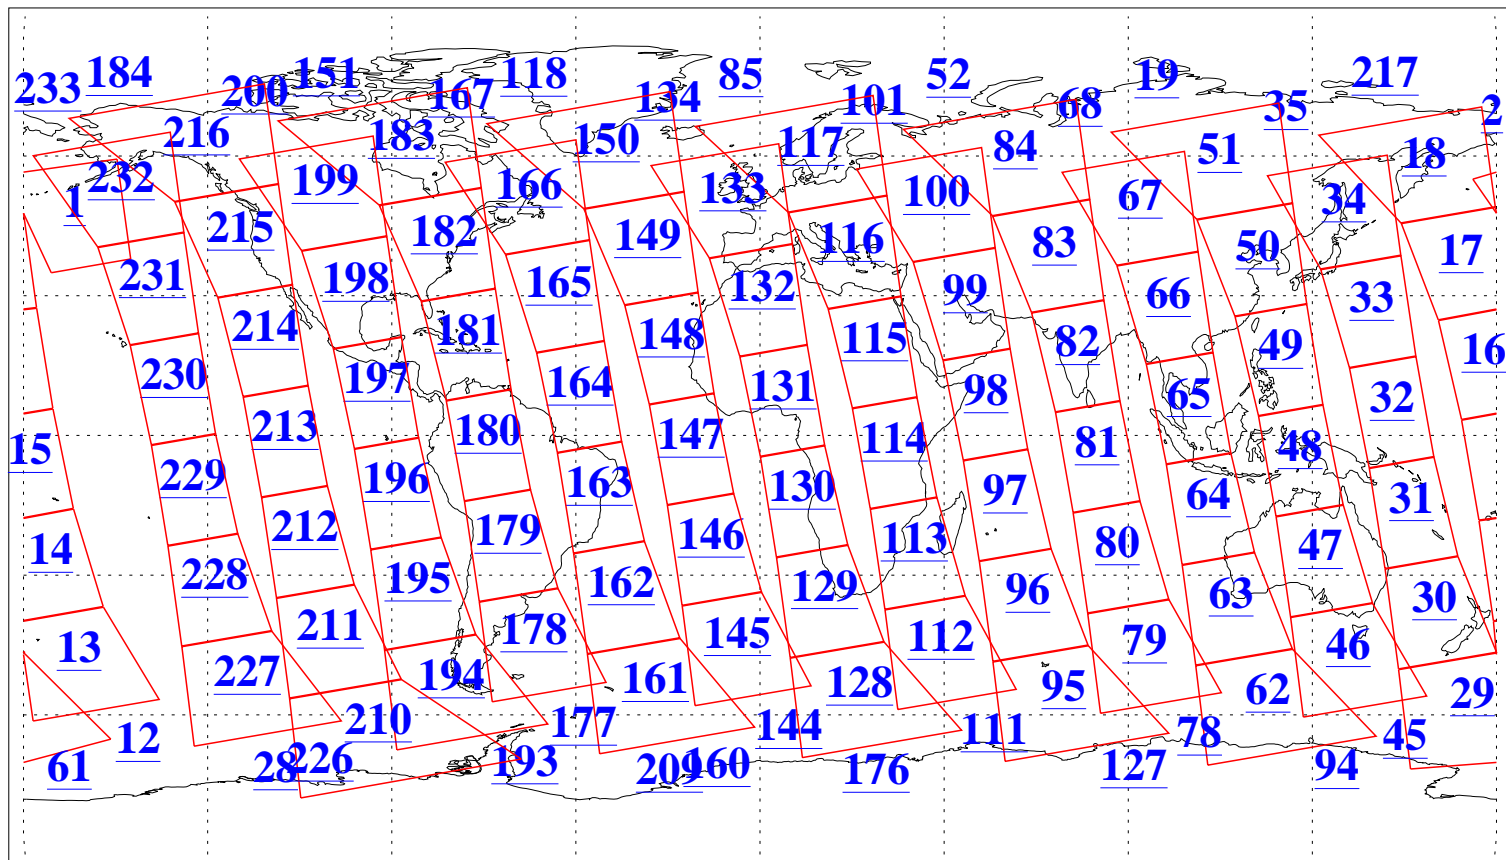

L1B Availability
AMSU Granules: 240
HSB Granules: 0
AIRS Granules: 240

4 May 2008
DoY 125
Aqua Day 2192
Granules: 1 to 120

Granules: 121 to 240

Legend: AMSU Available, HSB Available, AIRS Available

L1B Availability
AMSU Granules: 240
HSB Granules: 0
AIRS Granules: 240

4 May 2008
DoY 125
Aqua Day 2192

Ascending Granules

Descending Granules

Legend: AMSU Available, HSB Available, AIRS Available

L1B Availability
AMSU Granules: 240
HSB Granules: 0
AIRS Granules: 240

4 May 2008
DoY 125
Aqua Day 2192

Northern Hemisphere Granules

Southern Hemisphere Granules

Legend: AMSU Available, HSB Available, AIRS Available