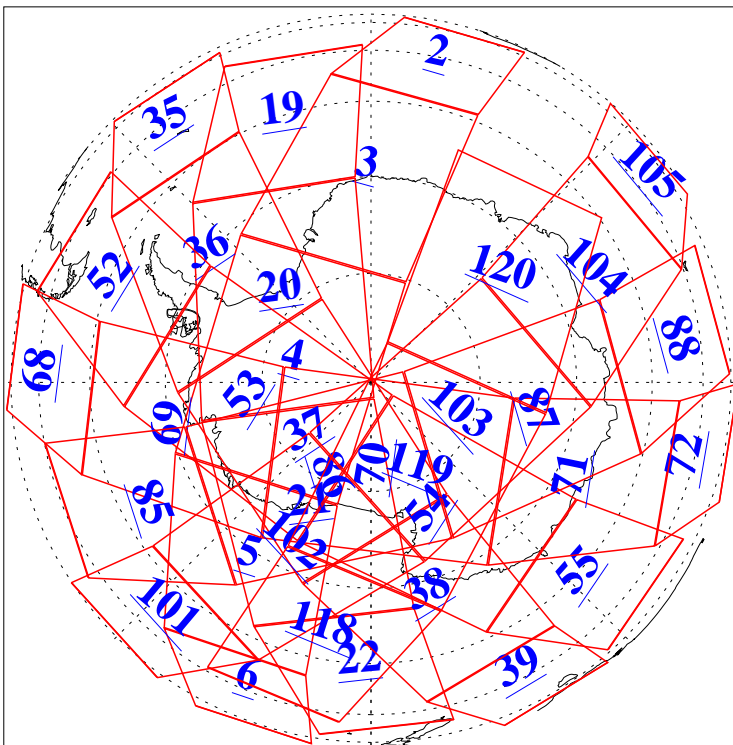

L1B Availability
AMSU Granules: 240
HSB Granules: 0
AIRS Granules: 240

3 May 2008
DoY 124
Aqua Day 2191
Granules: 1 to 120

Granules: 121 to 240

Legend: AMSU Available, HSB Available, AIRS Available

L1B Availability
AMSU Granules: 240
HSB Granules: 0
AIRS Granules: 240

3 May 2008
DoY 124
Aqua Day 2191
Ascending Granules

Descending Granules

Legend: AMSU Available, HSB Available, AIRS Available

L1B Availability
 AMSU Granules: 240
 HSB Granules: 0
 AIRS Granules: 240

3 May 2008
 DoY 124
 Aqua Day 2191

Northern Hemisphere Granules

Southern Hemisphere Granules

Legend: AMSU Available, HSB Available, AIRS Available