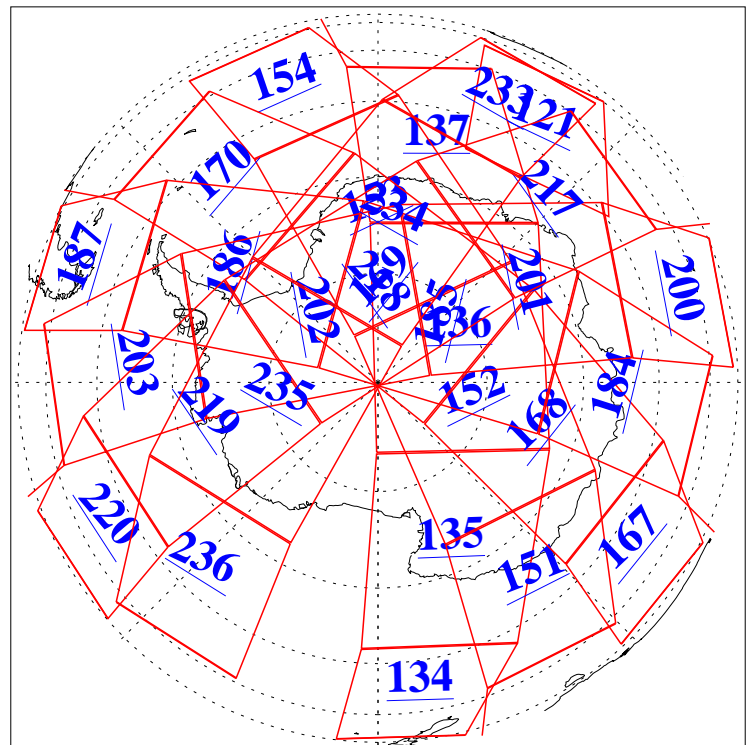

L1B Availability
AMSU Granules: 240
HSB Granules: 0
AIRS Granules: 240

3 May 2008
DoY 124
Aqua Day 2191
Granules: 1 to 120

Granules: 121 to 240

Legend: AMSU Available, HSB Available, AIRS Available

L1B Availability
AMSU Granules: 240
HSB Granules: 0
AIRS Granules: 240

3 May 2008
DoY 124
Aqua Day 2191
Ascending Granules

Descending Granules

Legend: AMSU Available, HSB Available, AIRS Available

L1B Availability
 AMSU Granules: 240
 HSB Granules: 0
 AIRS Granules: 240

3 May 2008
 DoY 124
 Aqua Day 2191

Northern Hemisphere Granules

Southern Hemisphere Granules

Legend: AMSU Available, HSB Available, AIRS Available