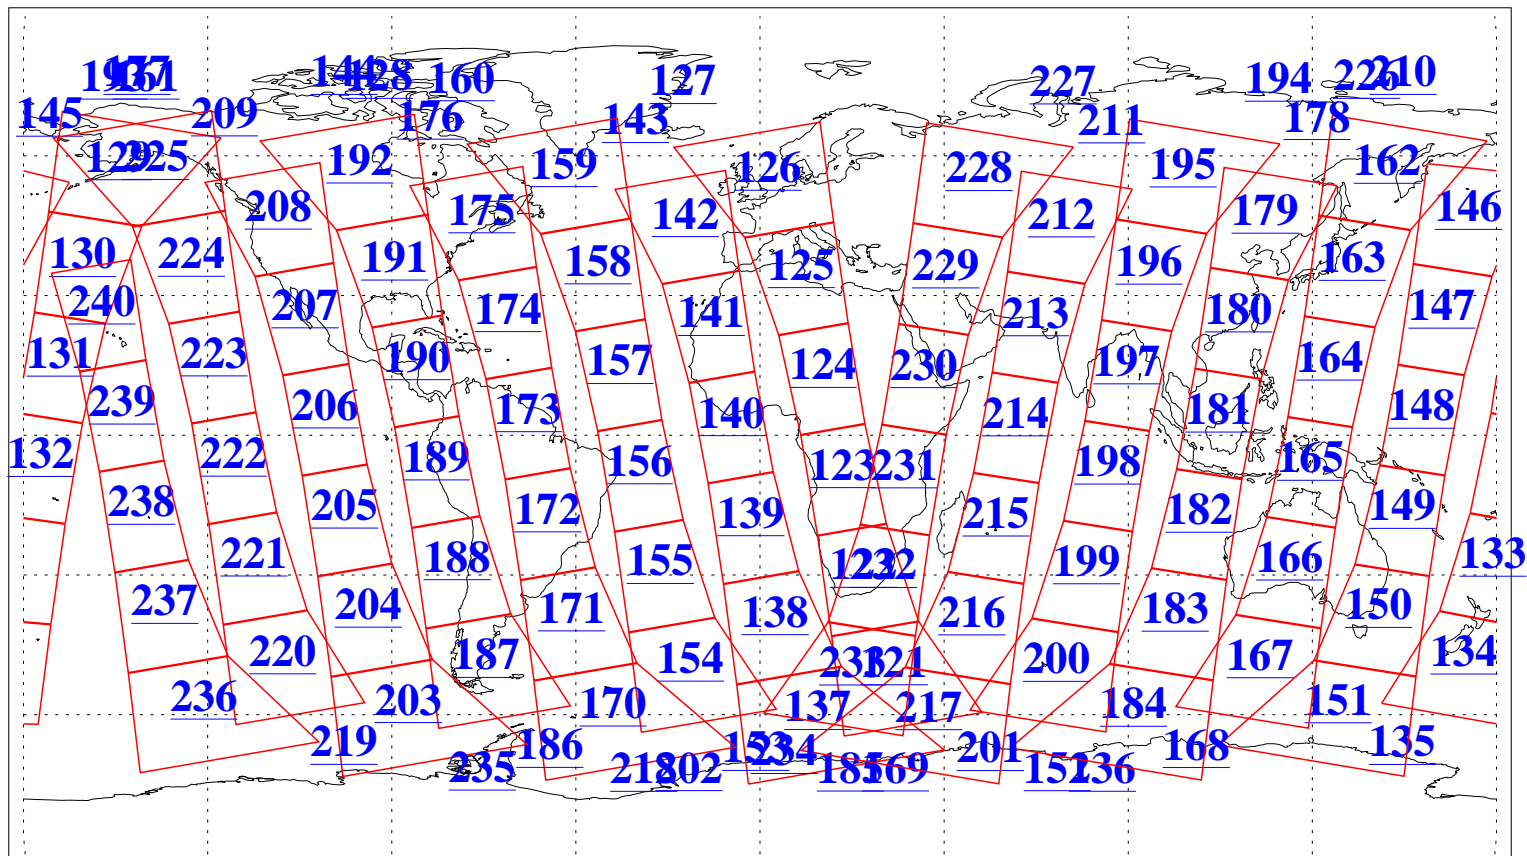

L1B Availability
AMSU Granules: 240
HSB Granules: 0
AIRS Granules: 240

3 May 2008
DoY 124
Aqua Day 2191
Granules: 1 to 120

Granules: 121 to 240

Legend: AMSU Available, HSB Available, AIRS Available

L1B Availability
AMSU Granules: 240
HSB Granules: 0
AIRS Granules: 240

3 May 2008
DoY 124
Aqua Day 2191
Ascending Granules

Descending Granules

Legend: AMSU Available, HSB Available, AIRS Available

L1B Availability
 AMSU Granules: 240
 HSB Granules: 0
 AIRS Granules: 240

3 May 2008
 DoY 124
 Aqua Day 2191

Northern Hemisphere Granules

Southern Hemisphere Granules

Legend: AMSU Available, HSB Available, AIRS Available