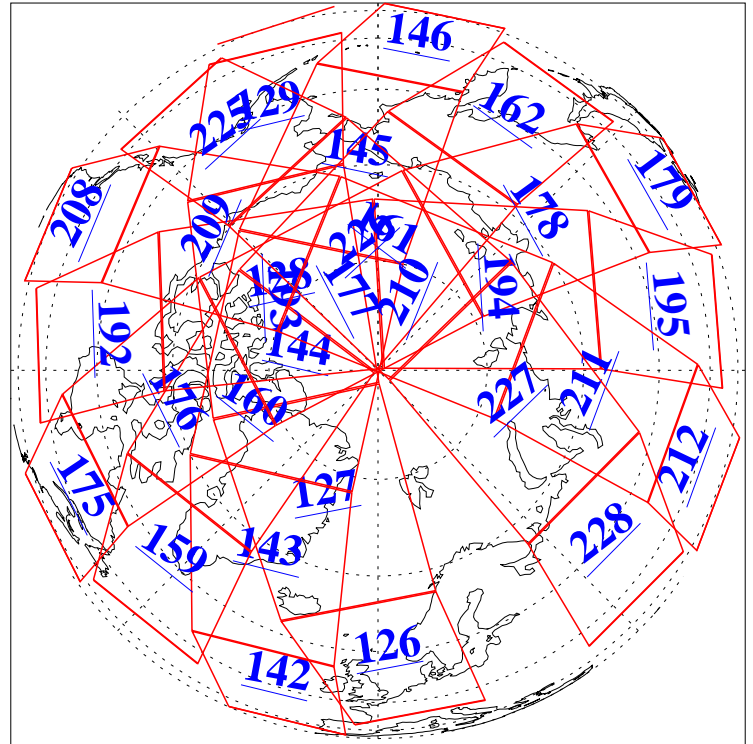

L1B Availability
AMSU Granules: 240
HSB Granules: 0
AIRS Granules: 240

3 May 2008
DoY 124
Aqua Day 2191
Granules: 1 to 120

Granules: 121 to 240

Legend: AMSU Available, HSB Available, AIRS Available

L1B Availability
AMSU Granules: 240
HSB Granules: 0
AIRS Granules: 240

3 May 2008
DoY 124
Aqua Day 2191
Ascending Granules

Descending Granules

Legend: AMSU Available, HSB Available, AIRS Available

L1B Availability
 AMSU Granules: 240
 HSB Granules: 0
 AIRS Granules: 240

3 May 2008
 DoY 124
 Aqua Day 2191

Northern Hemisphere Granules

Southern Hemisphere Granules

Legend: AMSU Available, HSB Available, AIRS Available