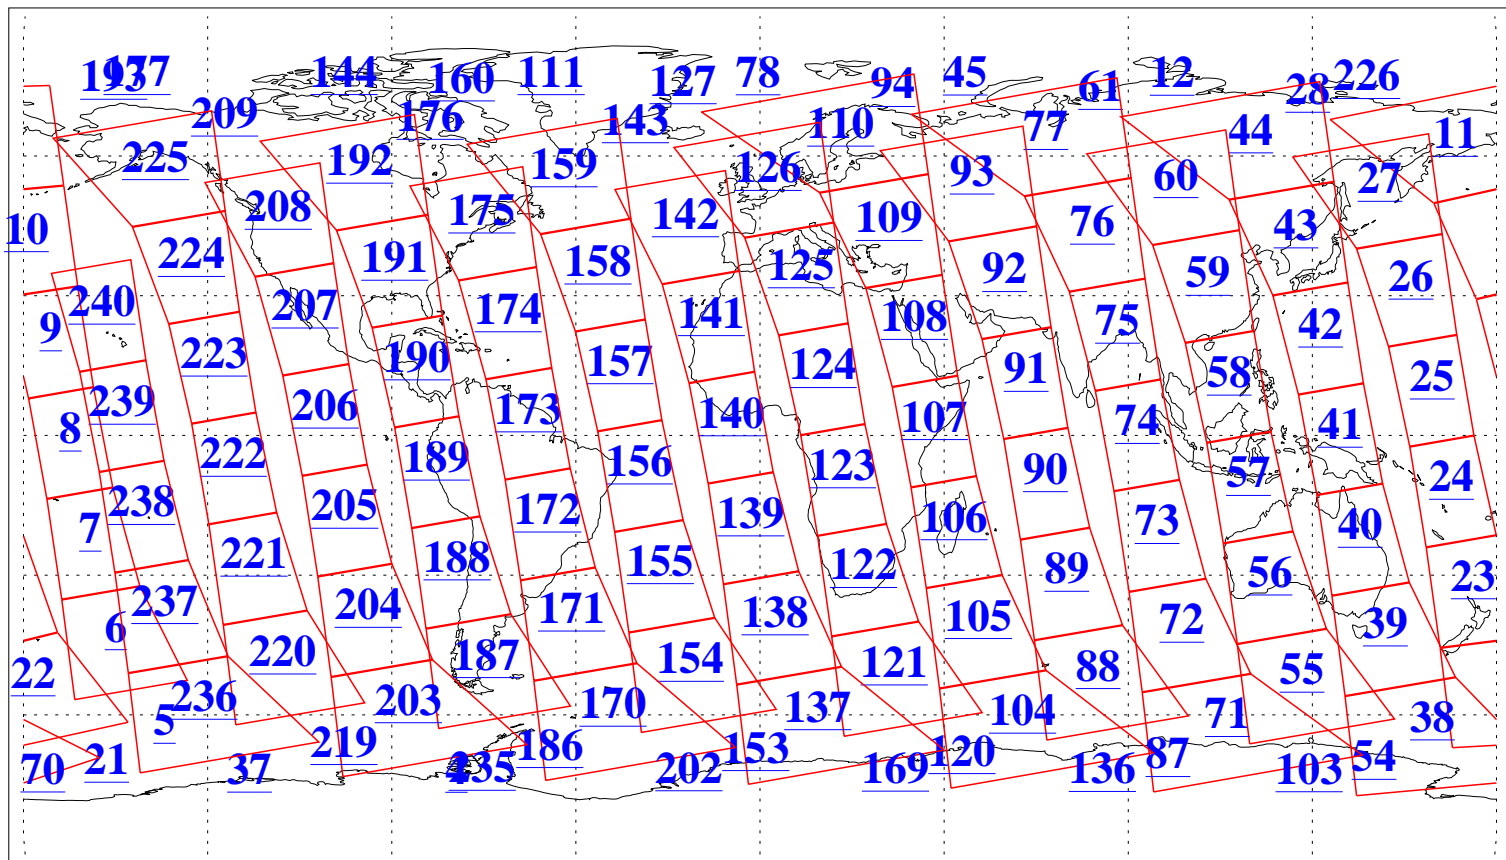

L1B Availability
AMSU Granules: 240
HSB Granules: 0
AIRS Granules: 240

3 May 2008
DoY 124
Aqua Day 2191
Granules: 1 to 120

Granules: 121 to 240

Legend: AMSU Available, HSB Available, AIRS Available

L1B Availability
AMSU Granules: 240
HSB Granules: 0
AIRS Granules: 240

3 May 2008
DoY 124
Aqua Day 2191
Ascending Granules

Descending Granules

Legend: AMSU Available, HSB Available, AIRS Available

L1B Availability
 AMSU Granules: 240
 HSB Granules: 0
 AIRS Granules: 240

3 May 2008
 DoY 124
 Aqua Day 2191

Northern Hemisphere Granules

Southern Hemisphere Granules

Legend: AMSU Available, HSB Available, AIRS Available