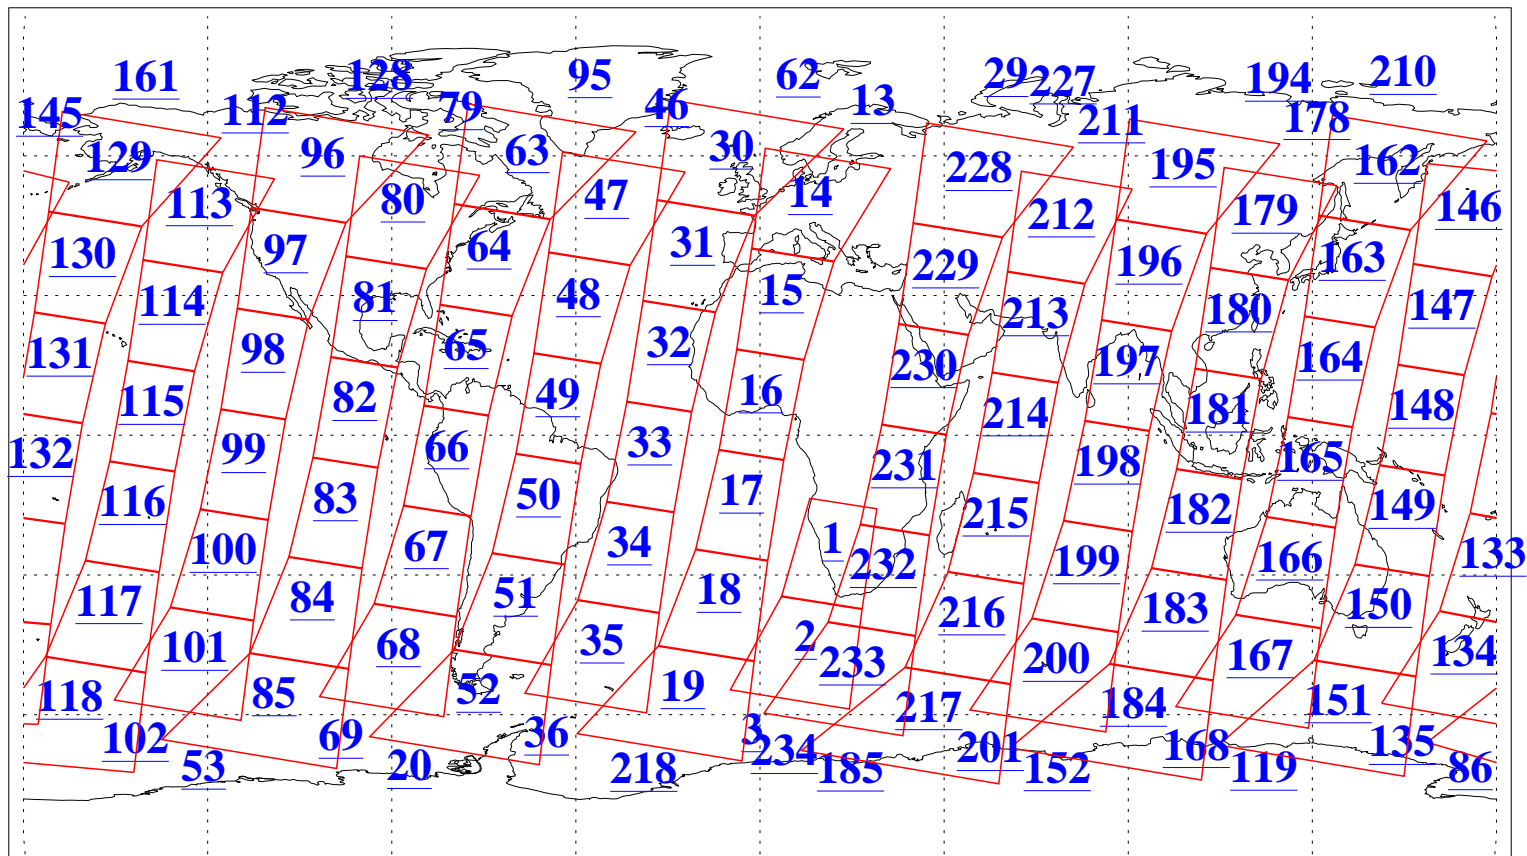

L1B Availability
AMSU Granules: 240
HSB Granules: 0
AIRS Granules: 240

3 May 2008
DoY 124
Aqua Day 2191
Granules: 1 to 120

Granules: 121 to 240

Legend: AMSU Available, HSB Available, AIRS Available

L1B Availability
AMSU Granules: 240
HSB Granules: 0
AIRS Granules: 240

3 May 2008
DoY 124
Aqua Day 2191
Ascending Granules

Descending Granules

Legend: AMSU Available, HSB Available, AIRS Available

L1B Availability
 AMSU Granules: 240
 HSB Granules: 0
 AIRS Granules: 240

3 May 2008
 DoY 124
 Aqua Day 2191

Northern Hemisphere Granules

Southern Hemisphere Granules

Legend: AMSU Available, HSB Available, AIRS Available