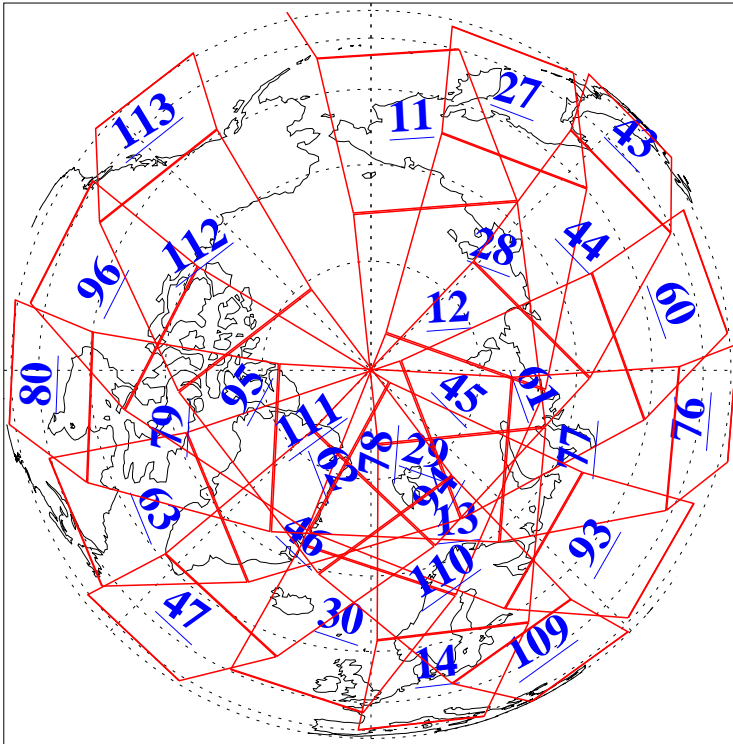

L1B Availability
AMSU Granules: 240
HSB Granules: 0
AIRS Granules: 240

3 May 2008
DoY 124
Aqua Day 2191
Granules: 1 to 120

Granules: 121 to 240

Legend: AMSU Available, HSB Available, AIRS Available

L1B Availability
AMSU Granules: 240
HSB Granules: 0
AIRS Granules: 240

3 May 2008
DoY 124
Aqua Day 2191
Ascending Granules

Descending Granules

Legend: AMSU Available, HSB Available, AIRS Available

L1B Availability
 AMSU Granules: 240
 HSB Granules: 0
 AIRS Granules: 240

3 May 2008
 DoY 124
 Aqua Day 2191

Northern Hemisphere Granules

Southern Hemisphere Granules

Legend: AMSU Available, HSB Available, AIRS Available