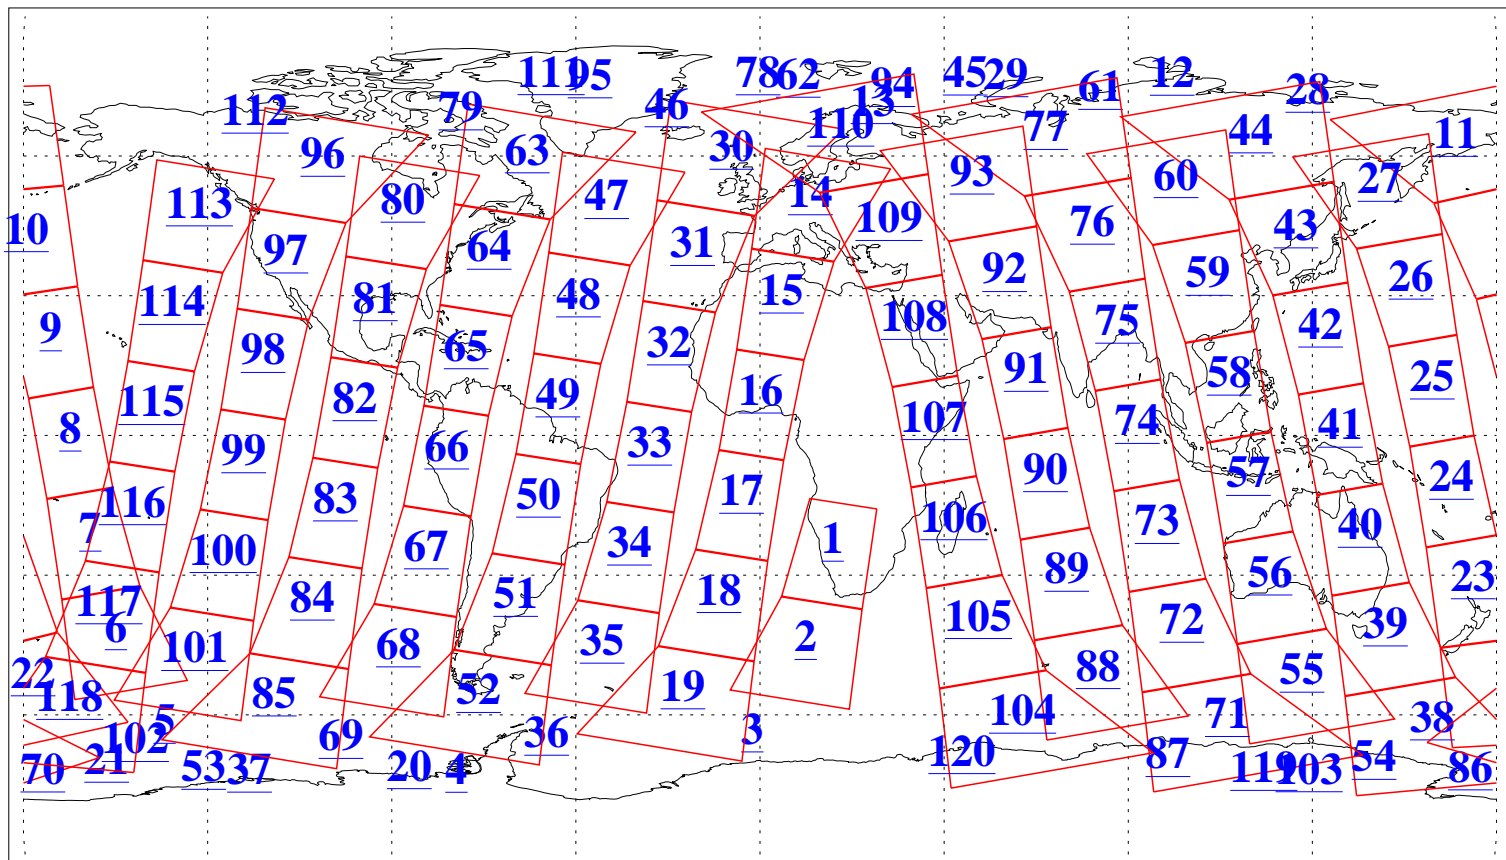

L1B Availability
AMSU Granules: 240
HSB Granules: 0
AIRS Granules: 240

3 May 2008
DoY 124
Aqua Day 2191
Granules: 1 to 120

Granules: 121 to 240

Legend: AMSU Available, HSB Available, AIRS Available

L1B Availability
AMSU Granules: 240
HSB Granules: 0
AIRS Granules: 240

3 May 2008
DoY 124
Aqua Day 2191
Ascending Granules

Descending Granules

Legend: AMSU Available, HSB Available, AIRS Available

L1B Availability
 AMSU Granules: 240
 HSB Granules: 0
 AIRS Granules: 240

3 May 2008
 DoY 124
 Aqua Day 2191

Northern Hemisphere Granules

Southern Hemisphere Granules

Legend: AMSU Available, HSB Available, AIRS Available