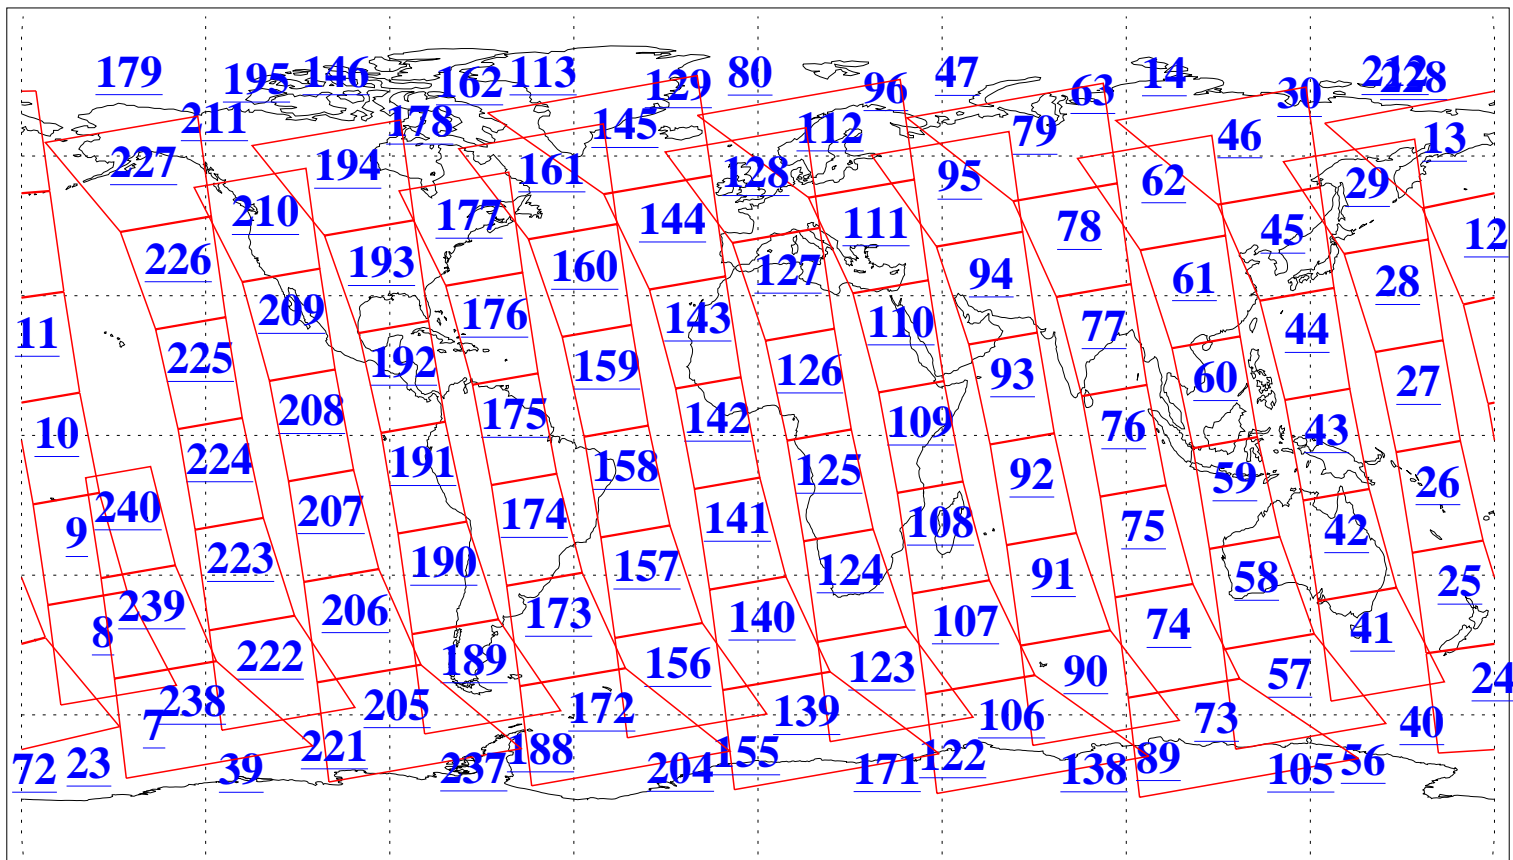

L1B Availability
AMSU Granules: 240
HSB Granules: 0
AIRS Granules: 240

1 May 2008
DoY 122
Aqua Day 2189
Granules: 1 to 120

Granules: 121 to 240

Legend: AMSU Available, HSB Available, AIRS Available

L1B Availability
AMSU Granules: 240
HSB Granules: 0
AIRS Granules: 240

1 May 2008
DoY 122
Aqua Day 2189
Ascending Granules

Descending Granules

Legend: AMSU Available, HSB Available, AIRS Available

L1B Availability
 AMSU Granules: 240
 HSB Granules: 0
 AIRS Granules: 240

1 May 2008
 DoY 122
 Aqua Day 2189

Northern Hemisphere Granules

Southern Hemisphere Granules

Legend: AMSU Available, HSB Available, AIRS Available