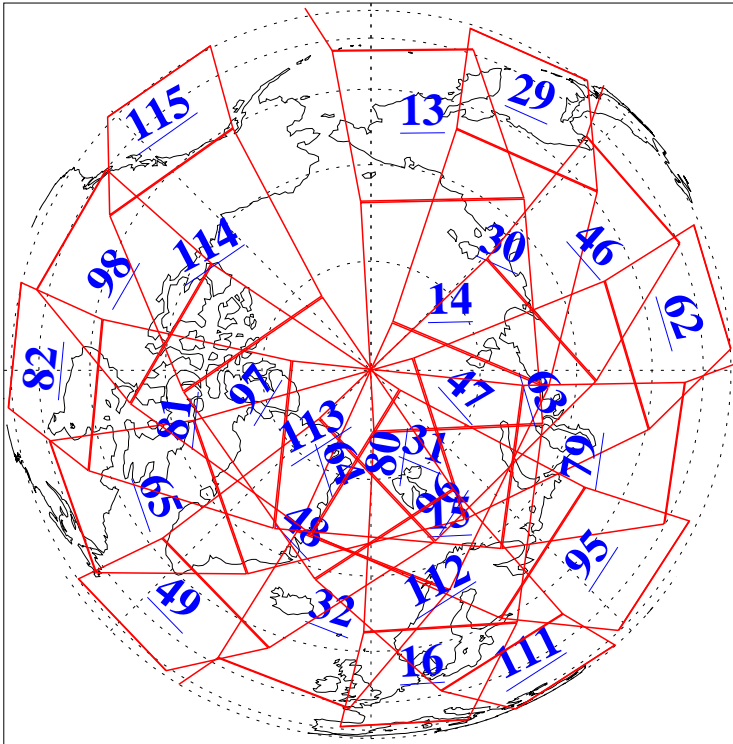

L1B Availability
AMSU Granules: 240
HSB Granules: 0
AIRS Granules: 240

1 May 2008
DoY 122
Aqua Day 2189
Granules: 1 to 120

Granules: 121 to 240

Legend: AMSU Available, HSB Available, AIRS Available

L1B Availability
AMSU Granules: 240
HSB Granules: 0
AIRS Granules: 240

1 May 2008
DoY 122
Aqua Day 2189
Ascending Granules

Descending Granules

Legend: AMSU Available, HSB Available, AIRS Available

L1B Availability
 AMSU Granules: 240
 HSB Granules: 0
 AIRS Granules: 240

1 May 2008
 DoY 122
 Aqua Day 2189

Northern Hemisphere Granules

Southern Hemisphere Granules

Legend: AMSU Available, HSB Available, AIRS Available