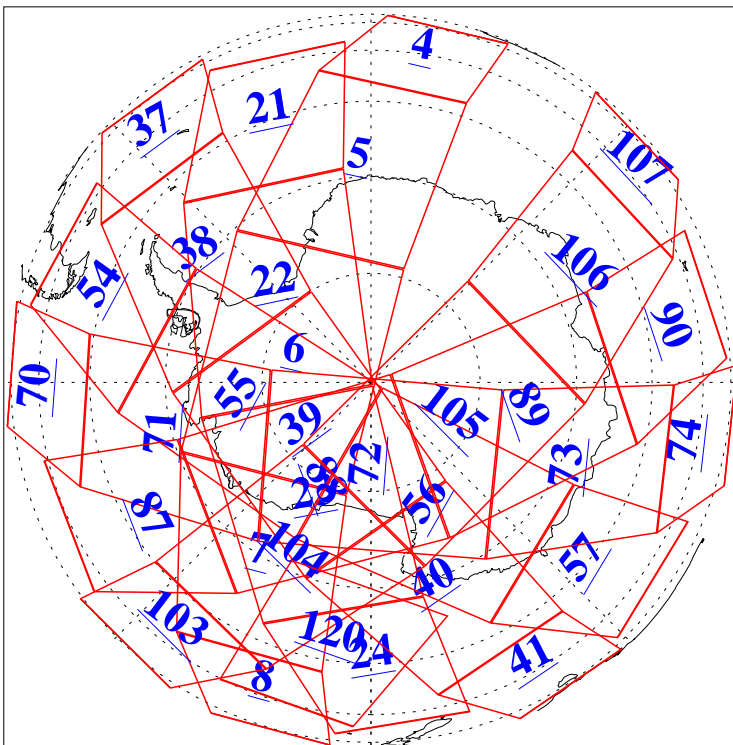

L1B Availability
AMSU Granules: 240
HSB Granules: 0
AIRS Granules: 240

1 May 2008
DoY 122
Aqua Day 2189
Granules: 1 to 120

Granules: 121 to 240

Legend: AMSU Available, HSB Available, AIRS Available

L1B Availability
AMSU Granules: 240
HSB Granules: 0
AIRS Granules: 240

1 May 2008
DoY 122
Aqua Day 2189
Ascending Granules

Descending Granules

Legend: AMSU Available, HSB Available, AIRS Available

L1B Availability
 AMSU Granules: 240
 HSB Granules: 0
 AIRS Granules: 240

1 May 2008
 DoY 122
 Aqua Day 2189

Northern Hemisphere Granules

Southern Hemisphere Granules

Legend: AMSU Available, HSB Available, AIRS Available