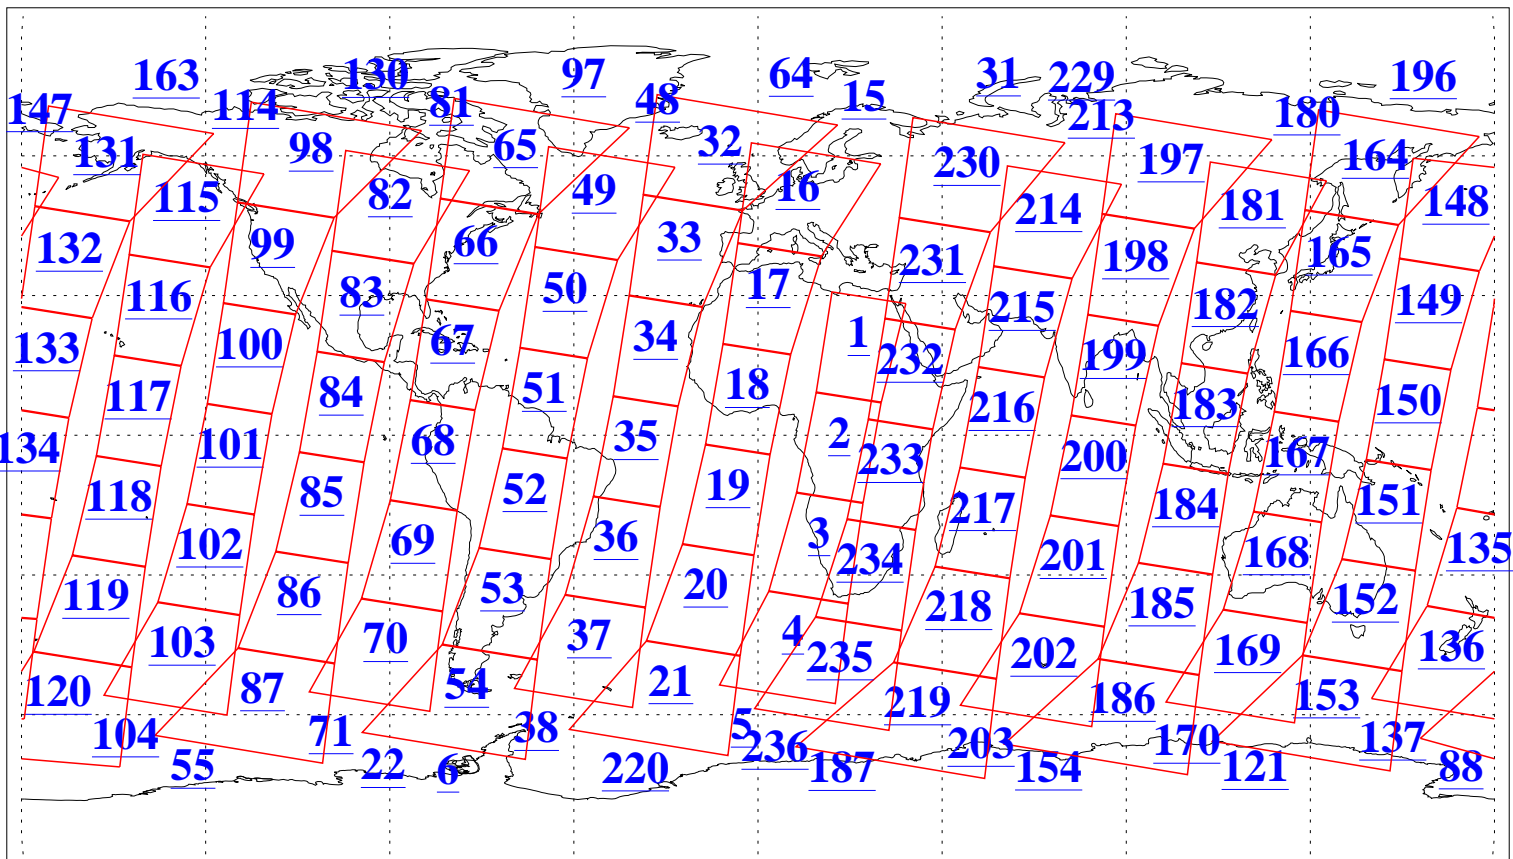

L1B Availability
AMSU Granules: 240
HSB Granules: 0
AIRS Granules: 240

1 May 2008
DoY 122
Aqua Day 2189
Granules: 1 to 120

Granules: 121 to 240

Legend: AMSU Available, HSB Available, AIRS Available

L1B Availability
AMSU Granules: 240
HSB Granules: 0
AIRS Granules: 240

1 May 2008
DoY 122
Aqua Day 2189
Ascending Granules

Descending Granules

Legend: AMSU Available, HSB Available, AIRS Available

L1B Availability
 AMSU Granules: 240
 HSB Granules: 0
 AIRS Granules: 240

1 May 2008
 DoY 122
 Aqua Day 2189

Northern Hemisphere Granules

Southern Hemisphere Granules

Legend: AMSU Available, HSB Available, AIRS Available