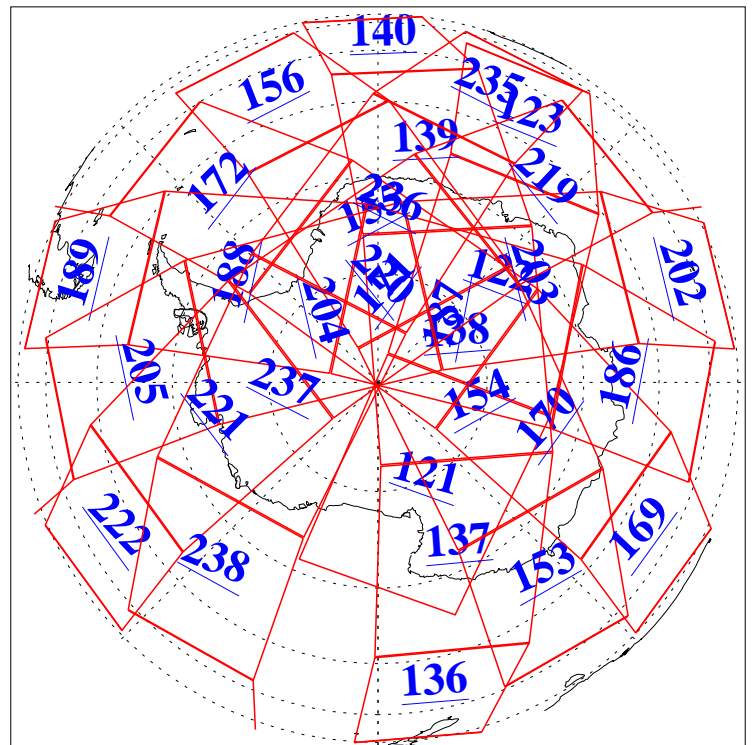

L1B Availability
AMSU Granules: 240
HSB Granules: 0
AIRS Granules: 240

1 May 2008
DoY 122
Aqua Day 2189
Granules: 1 to 120

Granules: 121 to 240

Legend: AMSU Available, HSB Available, AIRS Available

L1B Availability
AMSU Granules: 240
HSB Granules: 0
AIRS Granules: 240

1 May 2008
DoY 122
Aqua Day 2189
Ascending Granules

Descending Granules

Legend: AMSU Available, HSB Available, AIRS Available

L1B Availability
 AMSU Granules: 240
 HSB Granules: 0
 AIRS Granules: 240

1 May 2008
 DoY 122
 Aqua Day 2189

Northern Hemisphere Granules

Southern Hemisphere Granules

Legend: AMSU Available, HSB Available, AIRS Available