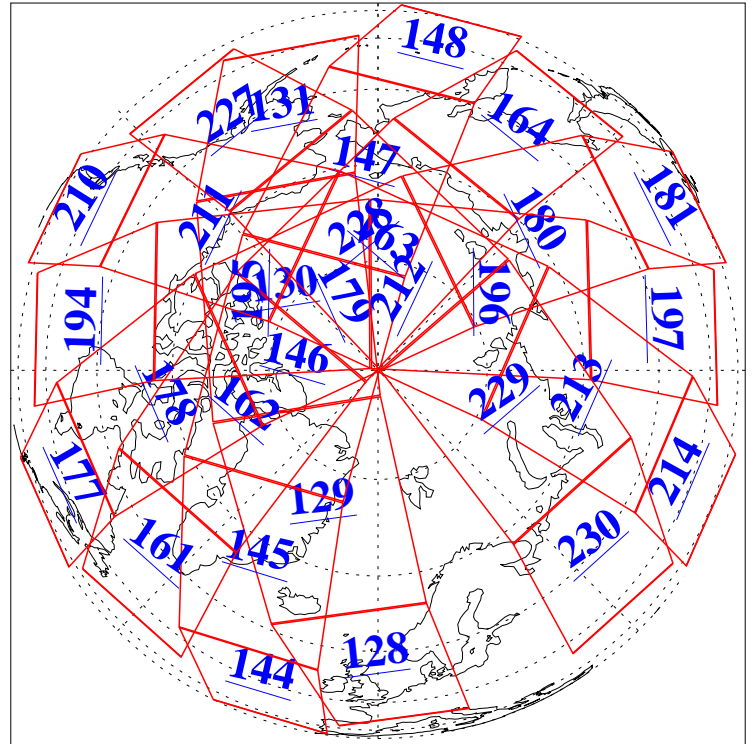

1 May 2008
DoY 122
Aqua Day 2189
Ascending Granules

Descending Granules

Legend: AMSU Available, HSB Available, AIRS Available

L1B Availability
 AMSU Granules: 240
 HSB Granules: 0
 AIRS Granules: 240

1 May 2008
 DoY 122
 Aqua Day 2189

Northern Hemisphere Granules

Southern Hemisphere Granules

Legend: AMSU Available, HSB Available, AIRS Available