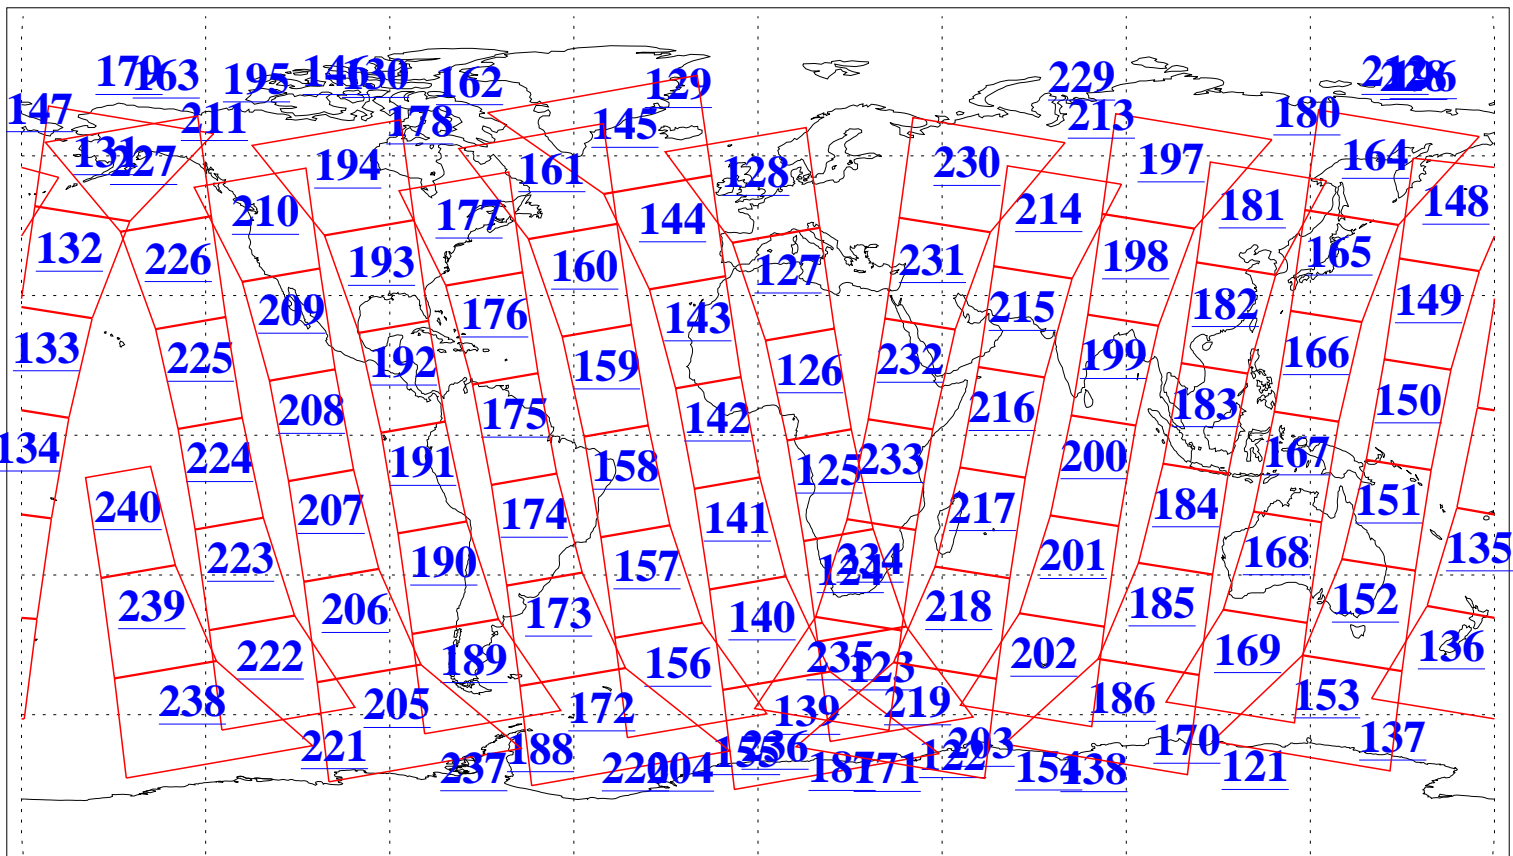

L1B Availability
AMSU Granules: 240
HSB Granules: 0
AIRS Granules: 240

1 May 2008
DoY 122
Aqua Day 2189
Granules: 1 to 120

Granules: 121 to 240

Legend: AMSU Available, HSB Available, AIRS Available

L1B Availability
AMSU Granules: 240
HSB Granules: 0
AIRS Granules: 240

1 May 2008
DoY 122
Aqua Day 2189
Ascending Granules

Descending Granules

Legend: AMSU Available, HSB Available, AIRS Available

L1B Availability
 AMSU Granules: 240
 HSB Granules: 0
 AIRS Granules: 240

1 May 2008
 DoY 122
 Aqua Day 2189

Northern Hemisphere Granules

Southern Hemisphere Granules

Legend: AMSU Available, HSB Available, AIRS Available