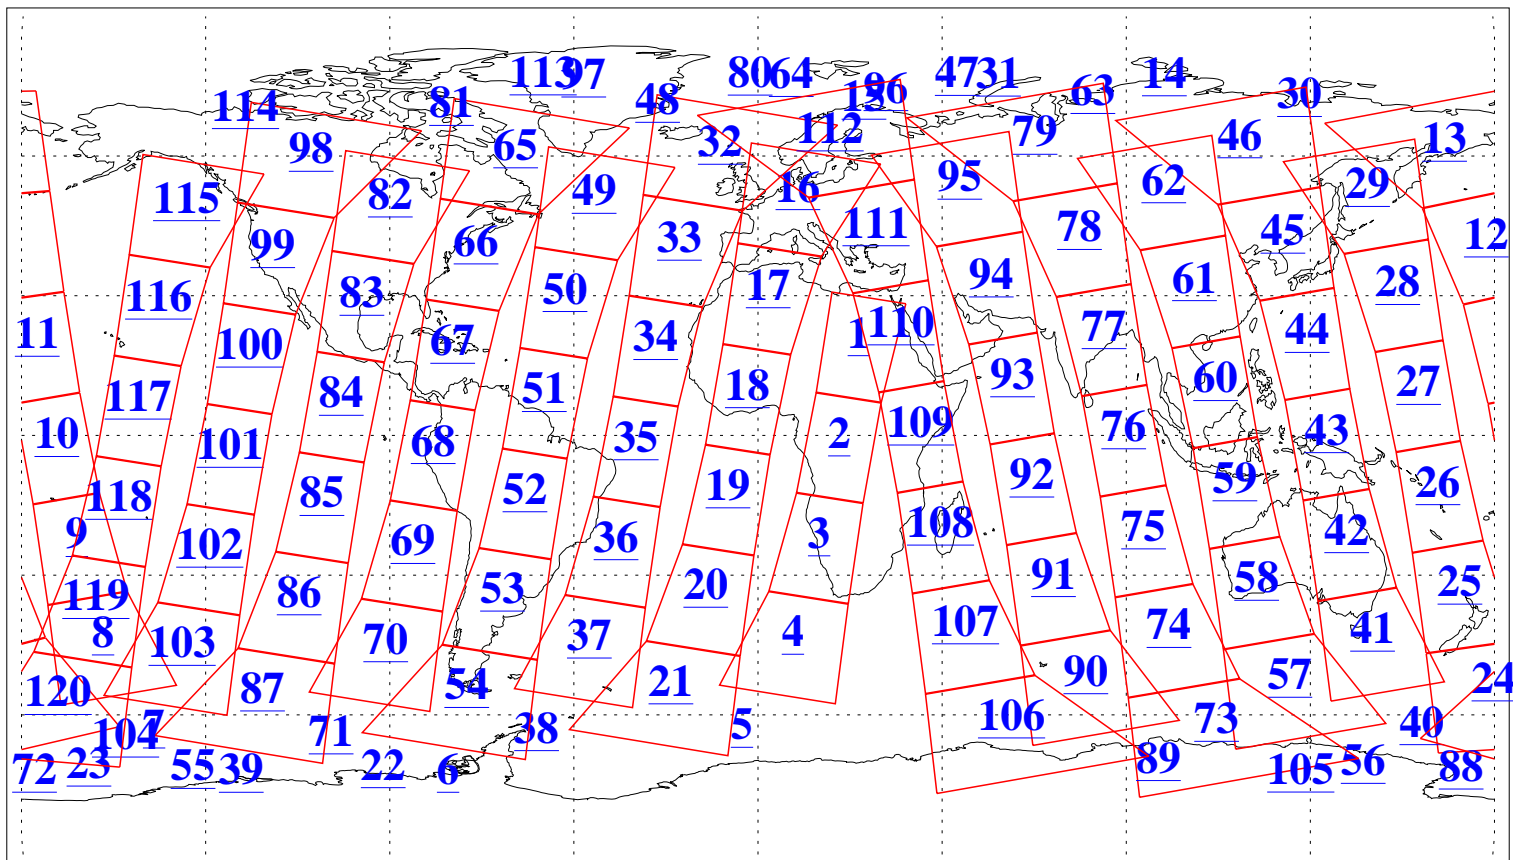

L1B Availability
AMSU Granules: 240
HSB Granules: 0
AIRS Granules: 240

1 May 2008
DoY 122
Aqua Day 2189
Granules: 1 to 120

Granules: 121 to 240

Legend: AMSU Available, HSB Available, AIRS Available

L1B Availability
AMSU Granules: 240
HSB Granules: 0
AIRS Granules: 240

1 May 2008
DoY 122
Aqua Day 2189
Ascending Granules

Descending Granules

Legend: AMSU Available, HSB Available, AIRS Available

L1B Availability
 AMSU Granules: 240
 HSB Granules: 0
 AIRS Granules: 240

1 May 2008
 DoY 122
 Aqua Day 2189

Northern Hemisphere Granules

Southern Hemisphere Granules

Legend: AMSU Available, HSB Available, AIRS Available