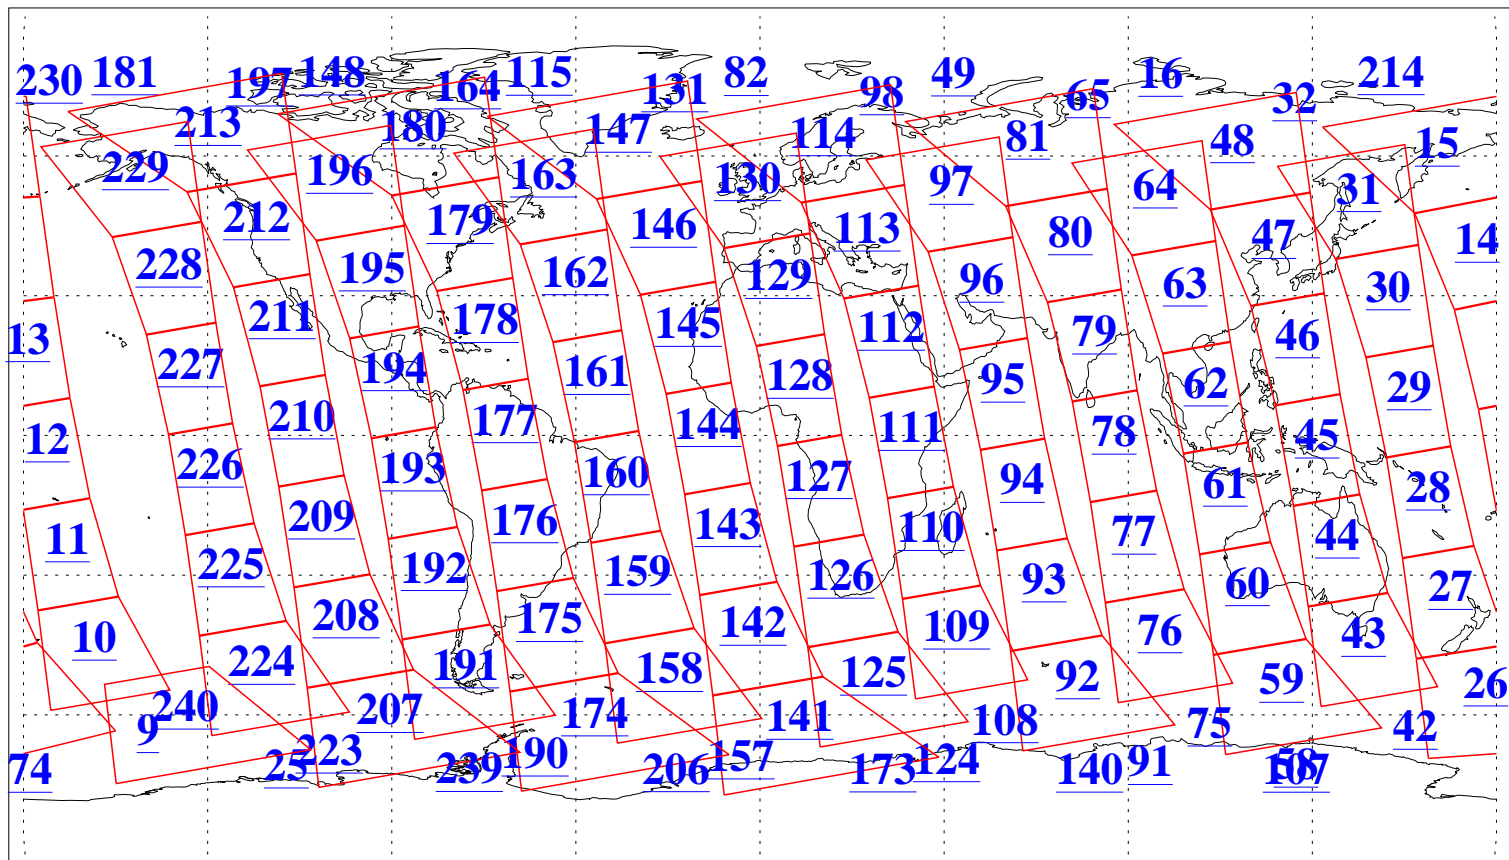

L1B Availability
AMSU Granules: 240
HSB Granules: 0
AIRS Granules: 240

29 Apr 2008
DoY 120
Aqua Day 2187
Granules: 1 to 120

Granules: 121 to 240

Legend: AMSU Available, HSB Available, AIRS Available

L1B Availability
AMSU Granules: 240
HSB Granules: 0
AIRS Granules: 240

29 Apr 2008
DoY 120
Aqua Day 2187

Ascending Granules

Descending Granules

Legend: AMSU Available, HSB Available, AIRS Available

L1B Availability
 AMSU Granules: 240
 HSB Granules: 0
 AIRS Granules: 240

29 Apr 2008
 DoY 120
 Aqua Day 2187

Northern Hemisphere Granules

Southern Hemisphere Granules

Legend: AMSU Available, HSB Available, AIRS Available