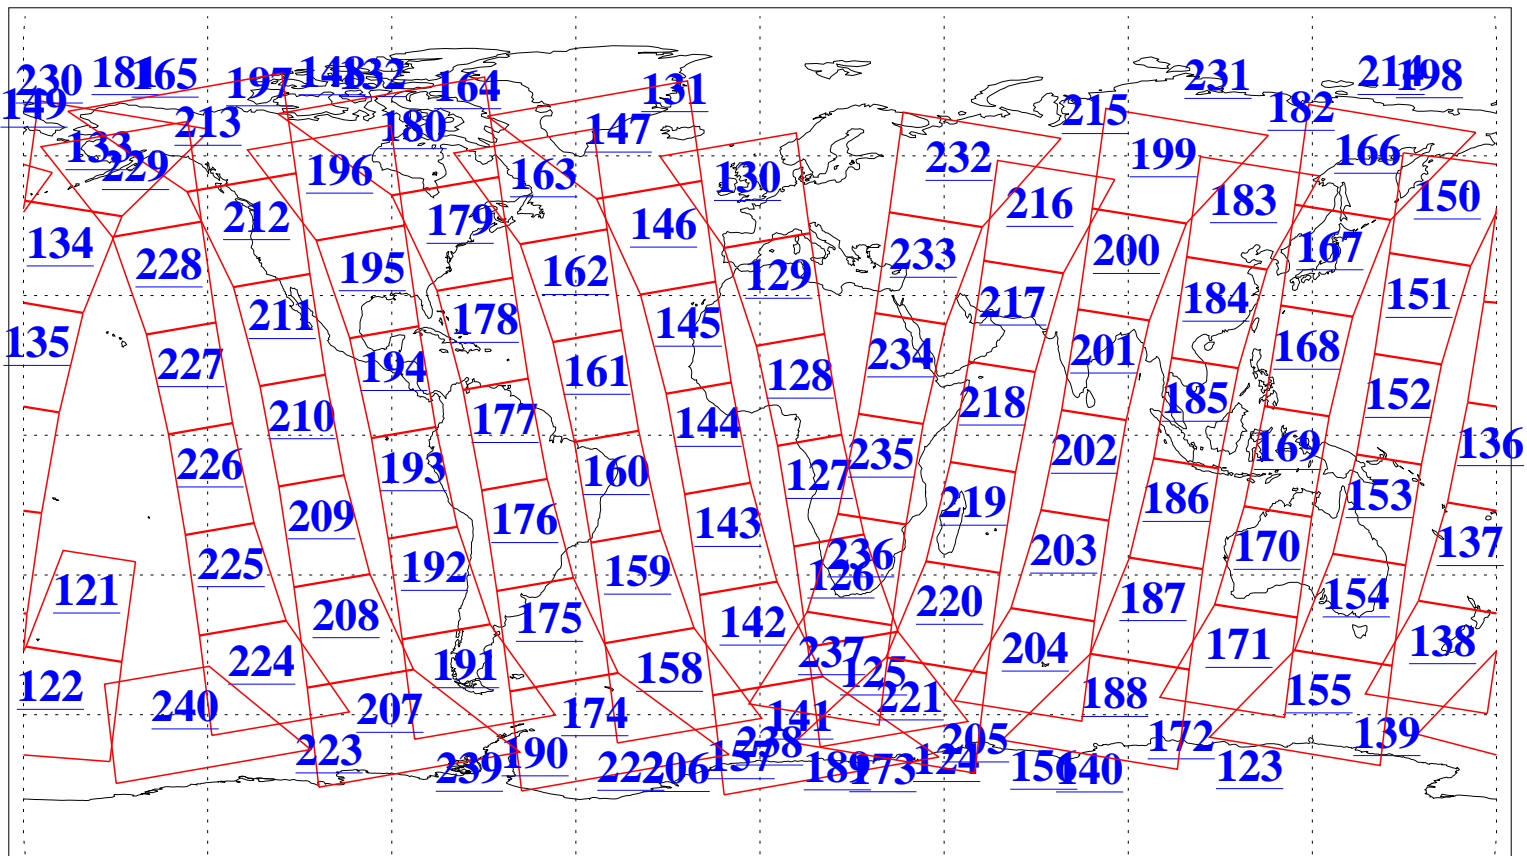

L1B Availability
AMSU Granules: 240
HSB Granules: 0
AIRS Granules: 240

29 Apr 2008
DoY 120
Aqua Day 2187
Granules: 1 to 120

Granules: 121 to 240

Legend: AMSU Available, HSB Available, AIRS Available

L1B Availability
AMSU Granules: 240
HSB Granules: 0
AIRS Granules: 240

29 Apr 2008
DoY 120
Aqua Day 2187

Ascending Granules

Descending Granules

Legend: AMSU Available, HSB Available, AIRS Available

L1B Availability
 AMSU Granules: 240
 HSB Granules: 0
 AIRS Granules: 240

29 Apr 2008
 DoY 120
 Aqua Day 2187

Northern Hemisphere Granules

Southern Hemisphere Granules

Legend: AMSU Available, HSB Available, AIRS Available