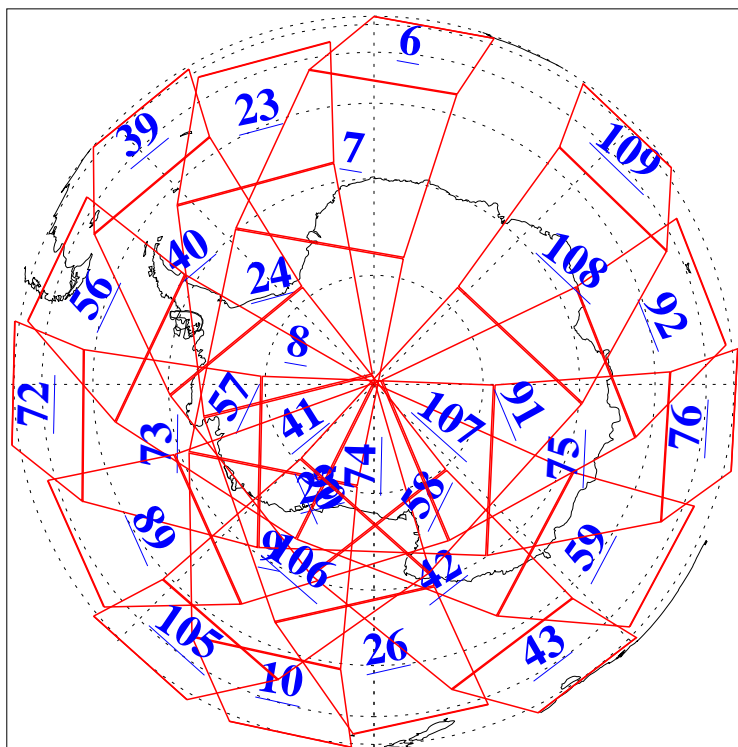

L1B Availability
AMSU Granules: 240
HSB Granules: 0
AIRS Granules: 240

29 Apr 2008
DoY 120
Aqua Day 2187
Granules: 1 to 120

Granules: 121 to 240

Legend: AMSU Available, HSB Available, AIRS Available

L1B Availability
AMSU Granules: 240
HSB Granules: 0
AIRS Granules: 240

29 Apr 2008
DoY 120
Aqua Day 2187

Ascending Granules

Descending Granules

Legend: AMSU Available, HSB Available, AIRS Available

L1B Availability
 AMSU Granules: 240
 HSB Granules: 0
 AIRS Granules: 240

29 Apr 2008
 DoY 120
 Aqua Day 2187

Northern Hemisphere Granules

Southern Hemisphere Granules

Legend: AMSU Available, HSB Available, AIRS Available