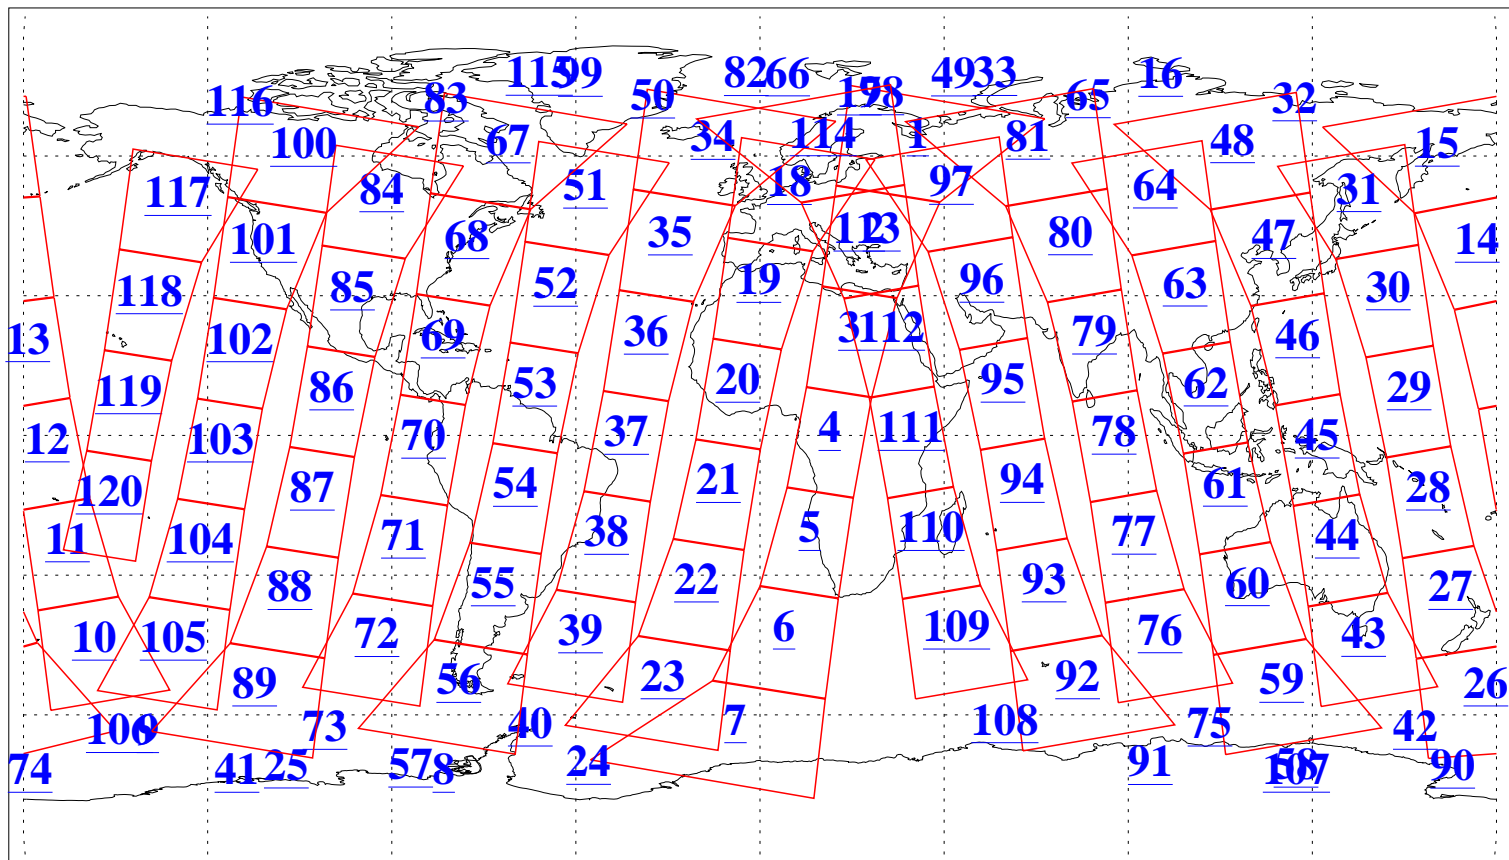

L1B Availability
AMSU Granules: 240
HSB Granules: 0
AIRS Granules: 240

29 Apr 2008
DoY 120
Aqua Day 2187
Granules: 1 to 120

Granules: 121 to 240

Legend: AMSU Available, HSB Available, AIRS Available

L1B Availability
AMSU Granules: 240
HSB Granules: 0
AIRS Granules: 240

29 Apr 2008
DoY 120
Aqua Day 2187

Ascending Granules

Descending Granules

Legend: AMSU Available, HSB Available, AIRS Available

L1B Availability
 AMSU Granules: 240
 HSB Granules: 0
 AIRS Granules: 240

29 Apr 2008
 DoY 120
 Aqua Day 2187

Northern Hemisphere Granules

Southern Hemisphere Granules

Legend: AMSU Available, HSB Available, AIRS Available