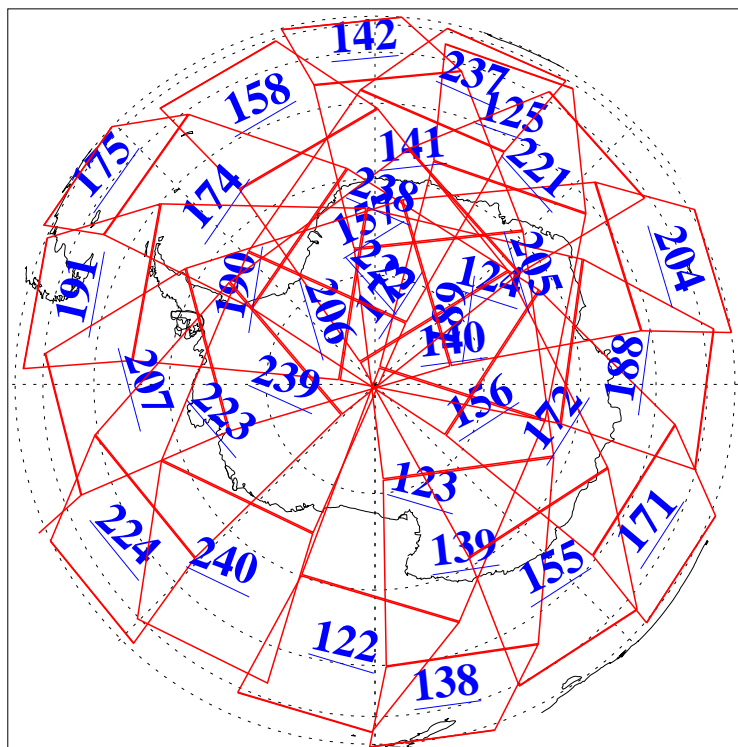

L1B Availability
AMSU Granules: 240
HSB Granules: 0
AIRS Granules: 240

29 Apr 2008
DoY 120
Aqua Day 2187
Granules: 1 to 120

Granules: 121 to 240

Legend: AMSU Available, HSB Available, AIRS Available

L1B Availability
AMSU Granules: 240
HSB Granules: 0
AIRS Granules: 240

29 Apr 2008
DoY 120
Aqua Day 2187

Ascending Granules

Descending Granules

Legend: AMSU Available, HSB Available, AIRS Available

L1B Availability
 AMSU Granules: 240
 HSB Granules: 0
 AIRS Granules: 240

29 Apr 2008
 DoY 120
 Aqua Day 2187

Northern Hemisphere Granules

Southern Hemisphere Granules

Legend: AMSU Available, HSB Available, AIRS Available