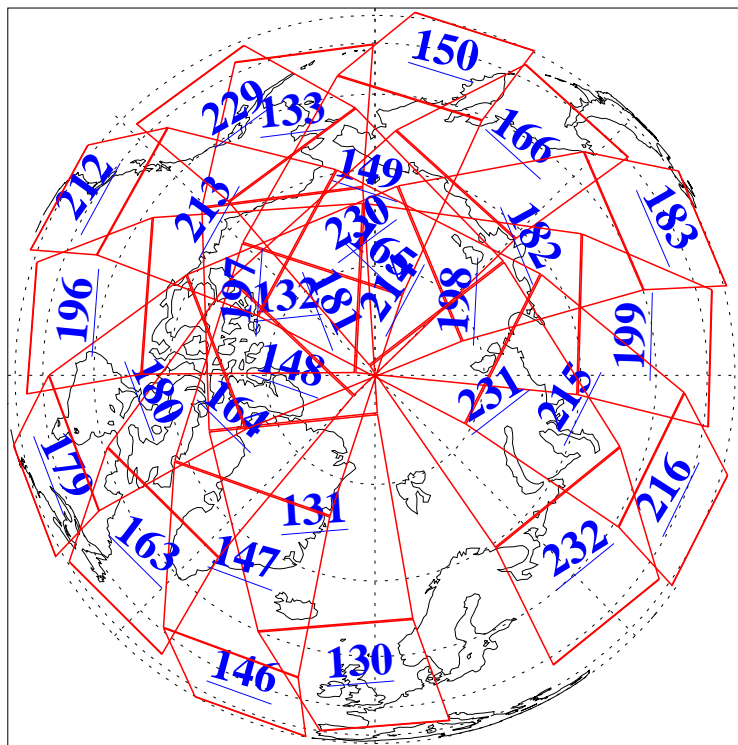

L1B Availability
AMSU Granules: 240
HSB Granules: 0
AIRS Granules: 240

29 Apr 2008
DoY 120
Aqua Day 2187
Granules: 1 to 120

Granules: 121 to 240

Legend: AMSU Available, HSB Available, AIRS Available

L1B Availability
AMSU Granules: 240
HSB Granules: 0
AIRS Granules: 240

29 Apr 2008
DoY 120
Aqua Day 2187

Ascending Granules

Descending Granules

Legend: AMSU Available, HSB Available, AIRS Available

L1B Availability
 AMSU Granules: 240
 HSB Granules: 0
 AIRS Granules: 240

29 Apr 2008
 DoY 120
 Aqua Day 2187

Northern Hemisphere Granules

Southern Hemisphere Granules

Legend: AMSU Available, HSB Available, AIRS Available