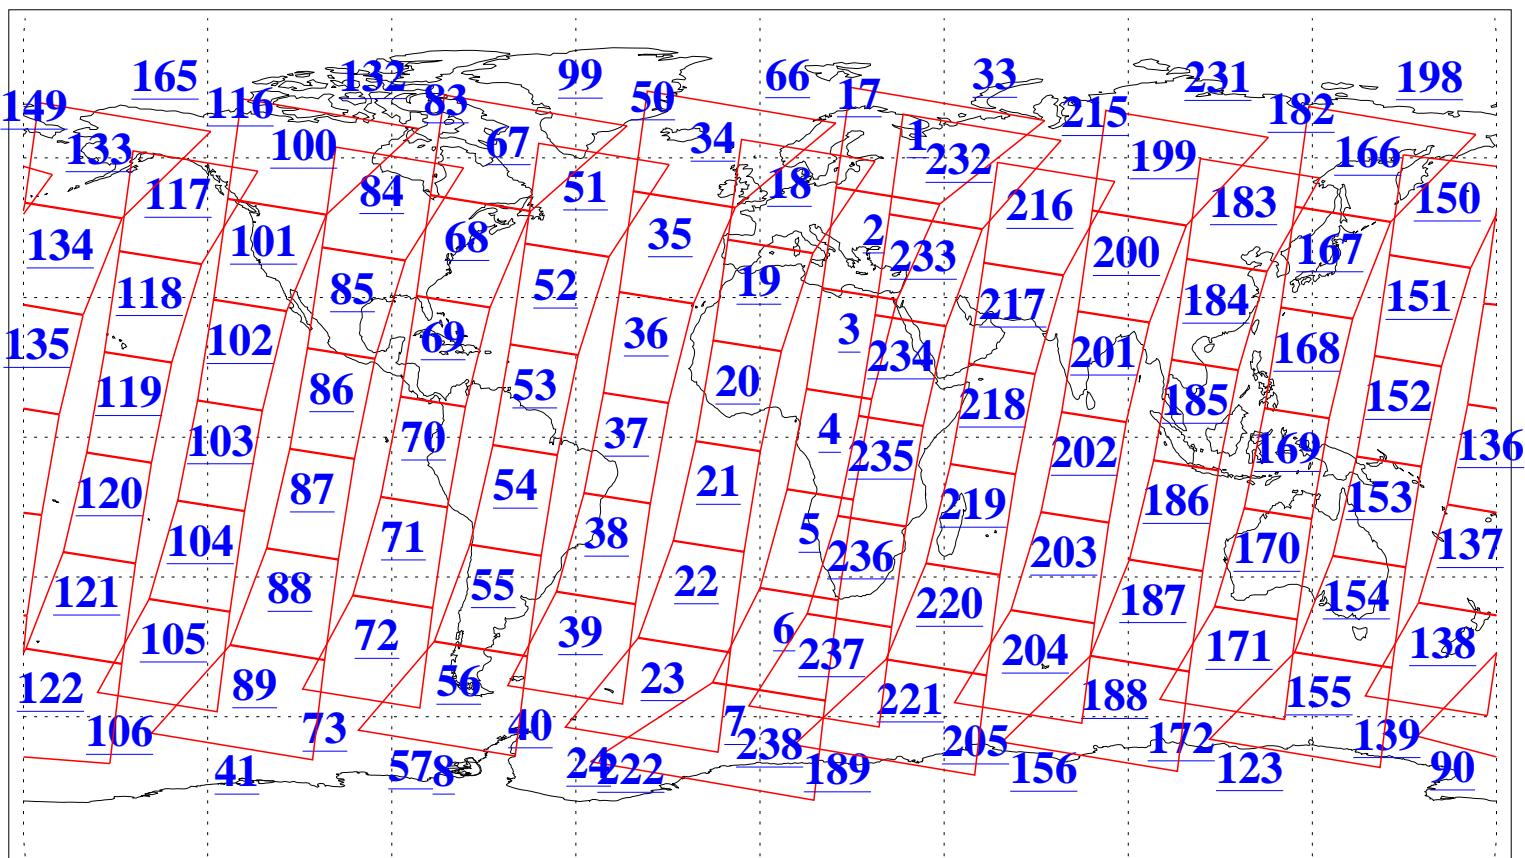

L1B Availability
AMSU Granules: 240
HSB Granules: 0
AIRS Granules: 240

29 Apr 2008
DoY 120
Aqua Day 2187
Granules: 1 to 120

Granules: 121 to 240

Legend: AMSU Available, HSB Available, AIRS Available

L1B Availability
AMSU Granules: 240
HSB Granules: 0
AIRS Granules: 240

29 Apr 2008
DoY 120
Aqua Day 2187

Ascending Granules

Descending Granules

Legend: AMSU Available, HSB Available, AIRS Available

L1B Availability
 AMSU Granules: 240
 HSB Granules: 0
 AIRS Granules: 240

29 Apr 2008
 DoY 120
 Aqua Day 2187

Northern Hemisphere Granules

Southern Hemisphere Granules

Legend: AMSU Available, HSB Available, AIRS Available