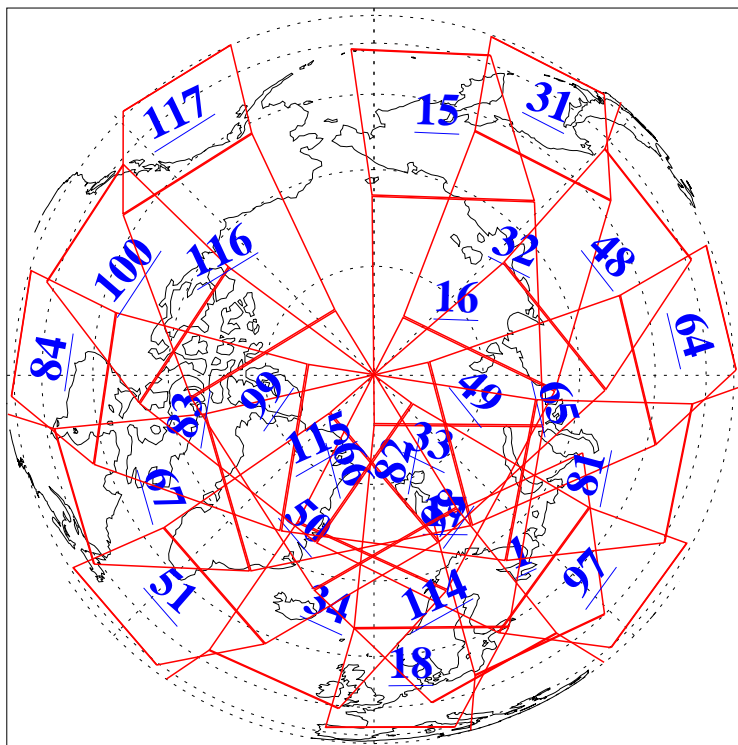

L1B Availability
AMSU Granules: 240
HSB Granules: 0
AIRS Granules: 240

29 Apr 2008
DoY 120
Aqua Day 2187
Granules: 1 to 120

Granules: 121 to 240

Legend: AMSU Available, HSB Available, AIRS Available

L1B Availability
AMSU Granules: 240
HSB Granules: 0
AIRS Granules: 240

29 Apr 2008
DoY 120
Aqua Day 2187

Ascending Granules

Descending Granules

Legend: AMSU Available, HSB Available, AIRS Available

L1B Availability
 AMSU Granules: 240
 HSB Granules: 0
 AIRS Granules: 240

29 Apr 2008
 DoY 120
 Aqua Day 2187

Northern Hemisphere Granules

Southern Hemisphere Granules

Legend: AMSU Available, HSB Available, AIRS Available