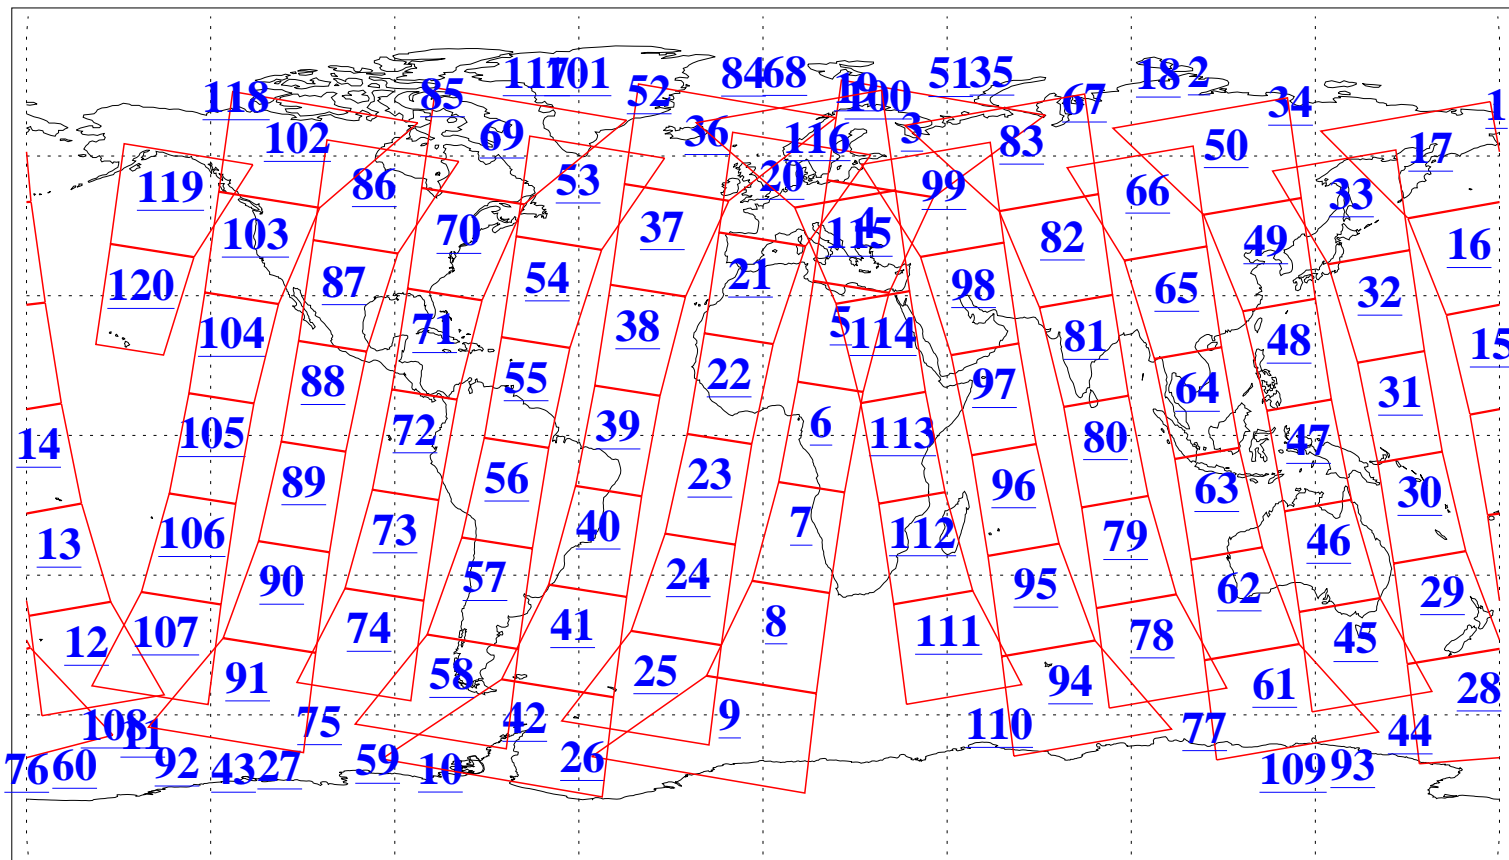

L1B Availability
AMSU Granules: 240
HSB Granules: 0
AIRS Granules: 240

27 Apr 2008
DoY 118
Aqua Day 2185
Granules: 1 to 120

Granules: 121 to 240

Legend: AMSU Available, HSB Available, AIRS Available

L1B Availability
AMSU Granules: 240
HSB Granules: 0
AIRS Granules: 240

27 Apr 2008
DoY 118
Aqua Day 2185

Ascending Granules

Descending Granules

Legend: AMSU Available, HSB Available, AIRS Available

L1B Availability
 AMSU Granules: 240
 HSB Granules: 0
 AIRS Granules: 240

27 Apr 2008
 DoY 118
 Aqua Day 2185

Northern Hemisphere Granules

Southern Hemisphere Granules

Legend: AMSU Available, HSB Available, AIRS Available