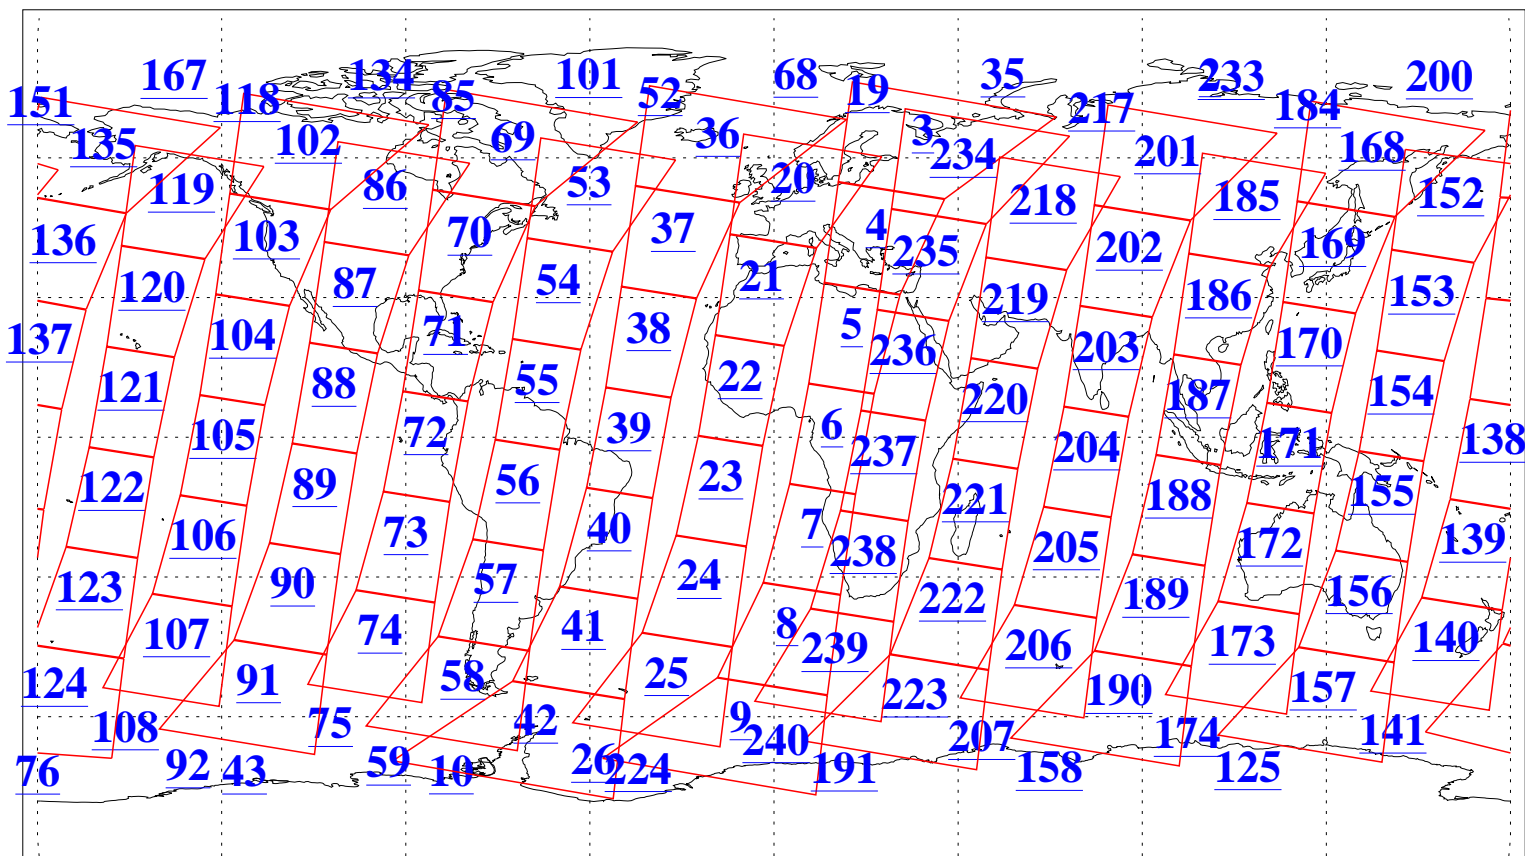

L1B Availability
AMSU Granules: 240
HSB Granules: 0
AIRS Granules: 240

27 Apr 2008
DoY 118
Aqua Day 2185
Granules: 1 to 120

Granules: 121 to 240

Legend: AMSU Available, HSB Available, AIRS Available

L1B Availability
AMSU Granules: 240
HSB Granules: 0
AIRS Granules: 240

27 Apr 2008
DoY 118
Aqua Day 2185

Ascending Granules

Descending Granules

Legend: AMSU Available, HSB Available, AIRS Available

L1B Availability
 AMSU Granules: 240
 HSB Granules: 0
 AIRS Granules: 240

27 Apr 2008
 DoY 118
 Aqua Day 2185

Northern Hemisphere Granules

Southern Hemisphere Granules

Legend: AMSU Available, HSB Available, AIRS Available