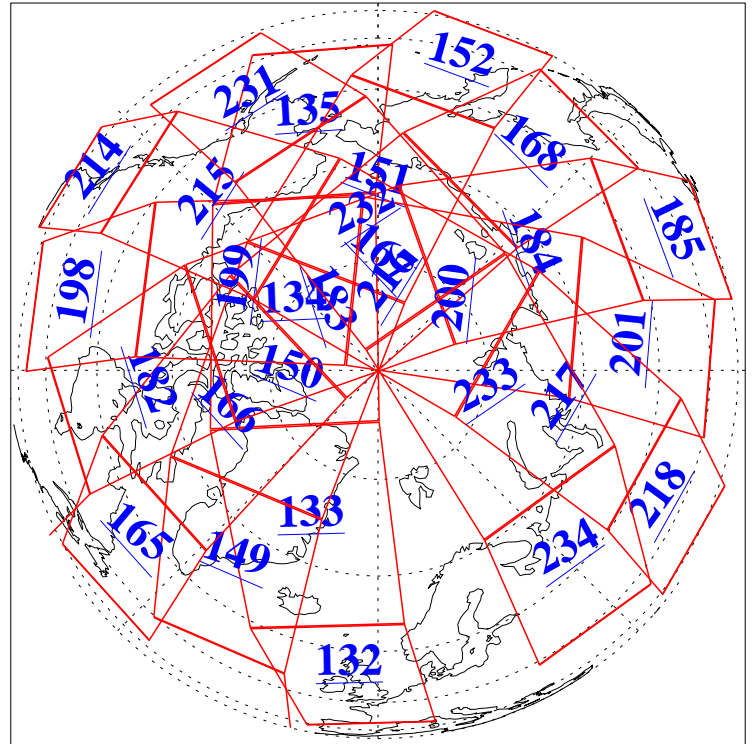

27 Apr 2008
DoY 118
Aqua Day 2185

Ascending Granules

Descending Granules

Legend: AMSU Available, HSB Available, AIRS Available

L1B Availability
 AMSU Granules: 240
 HSB Granules: 0
 AIRS Granules: 240

27 Apr 2008
 DoY 118
 Aqua Day 2185

Northern Hemisphere Granules

Southern Hemisphere Granules

Legend: AMSU Available, HSB Available, AIRS Available