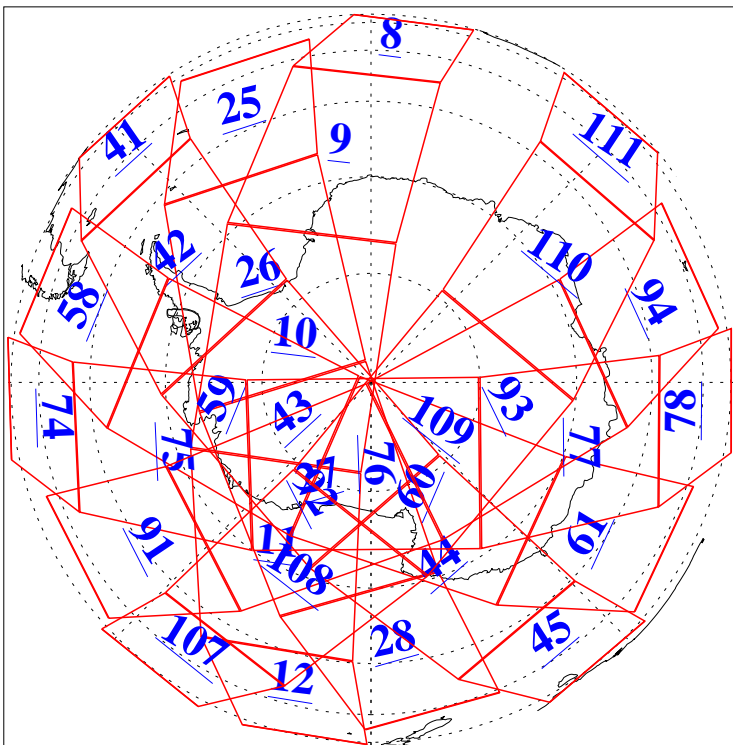

L1B Availability
AMSU Granules: 240
HSB Granules: 0
AIRS Granules: 240

27 Apr 2008
DoY 118
Aqua Day 2185
Granules: 1 to 120

Granules: 121 to 240

Legend: AMSU Available, HSB Available, AIRS Available

L1B Availability
AMSU Granules: 240
HSB Granules: 0
AIRS Granules: 240

27 Apr 2008
DoY 118
Aqua Day 2185

Ascending Granules

Descending Granules

Legend: AMSU Available, HSB Available, AIRS Available

L1B Availability
 AMSU Granules: 240
 HSB Granules: 0
 AIRS Granules: 240

27 Apr 2008
 DoY 118
 Aqua Day 2185

Northern Hemisphere Granules

Southern Hemisphere Granules

Legend: AMSU Available, HSB Available, AIRS Available