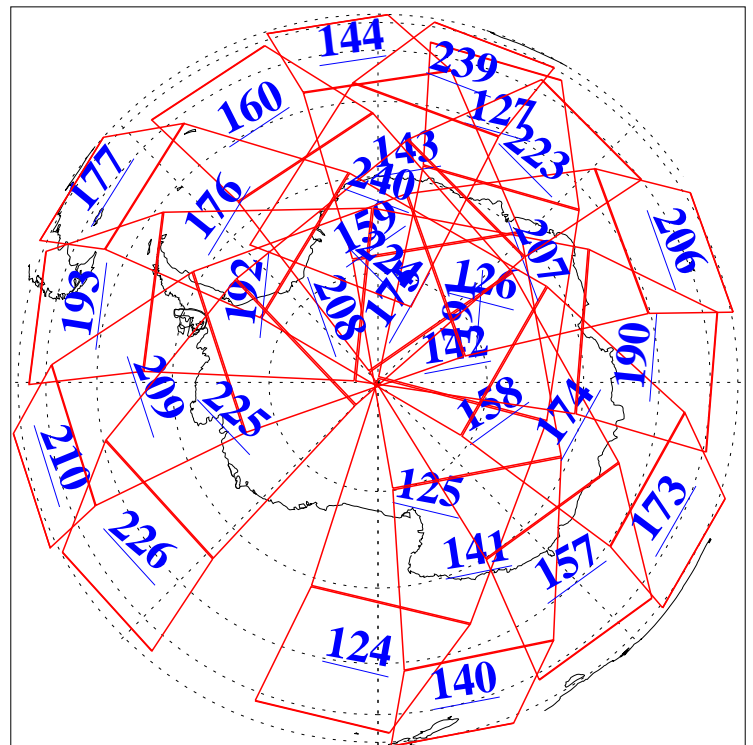

L1B Availability
AMSU Granules: 240
HSB Granules: 0
AIRS Granules: 240

27 Apr 2008
DoY 118
Aqua Day 2185
Granules: 1 to 120

Granules: 121 to 240

Legend: AMSU Available, HSB Available, AIRS Available

L1B Availability
AMSU Granules: 240
HSB Granules: 0
AIRS Granules: 240

27 Apr 2008
DoY 118
Aqua Day 2185

Ascending Granules

Descending Granules

Legend: AMSU Available, HSB Available, AIRS Available

L1B Availability
 AMSU Granules: 240
 HSB Granules: 0
 AIRS Granules: 240

27 Apr 2008
 DoY 118
 Aqua Day 2185

Northern Hemisphere Granules

Southern Hemisphere Granules

Legend: AMSU Available, HSB Available, AIRS Available