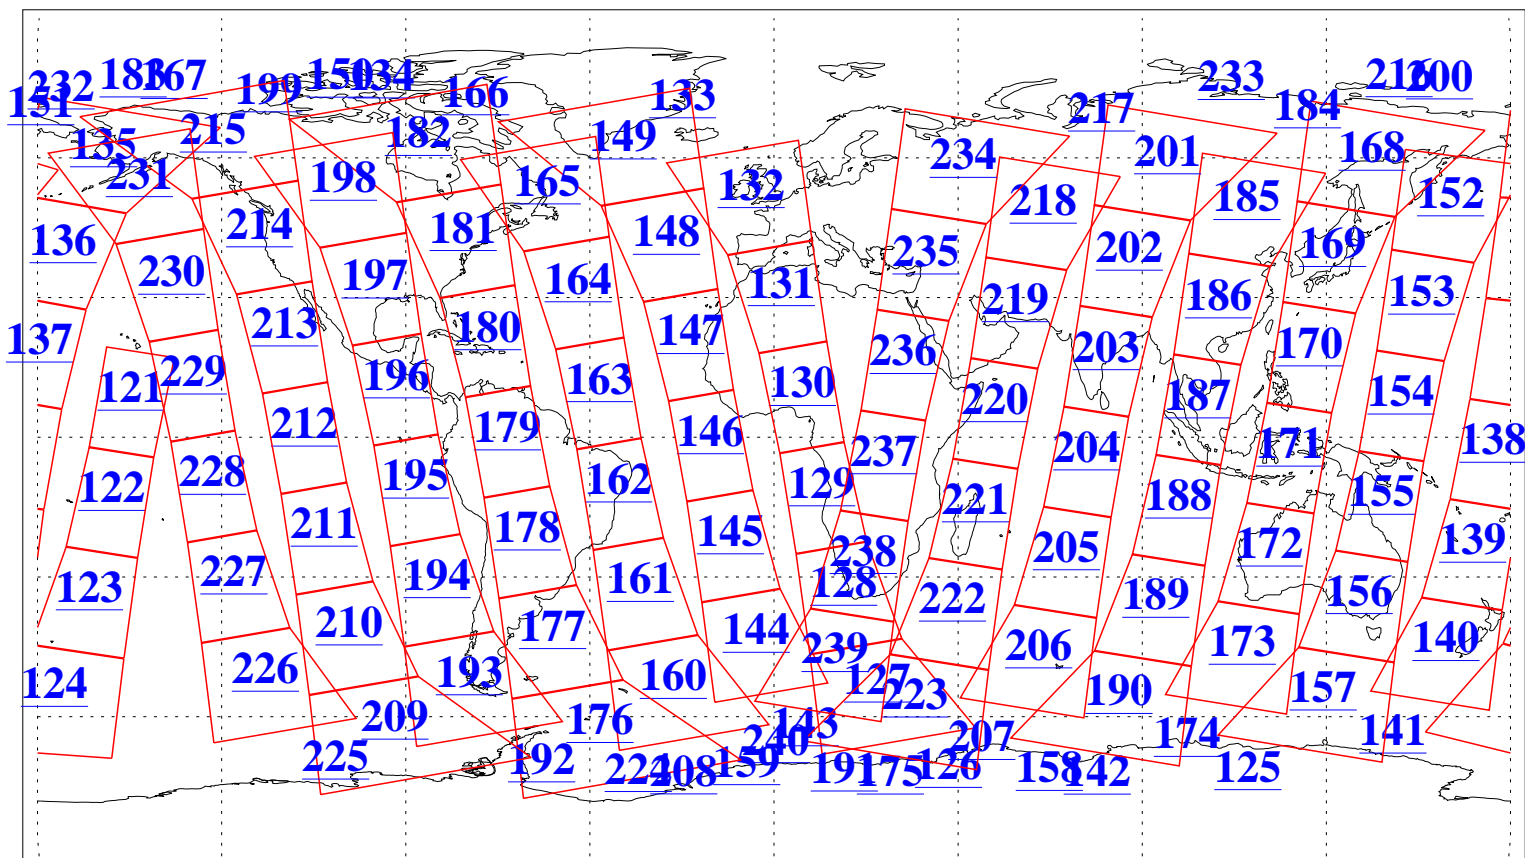

L1B Availability
AMSU Granules: 240
HSB Granules: 0
AIRS Granules: 240

27 Apr 2008
DoY 118
Aqua Day 2185
Granules: 1 to 120

Granules: 121 to 240

Legend: AMSU Available, HSB Available, AIRS Available

L1B Availability
AMSU Granules: 240
HSB Granules: 0
AIRS Granules: 240

27 Apr 2008
DoY 118
Aqua Day 2185

Ascending Granules

Descending Granules

Legend: AMSU Available, HSB Available, AIRS Available

L1B Availability
 AMSU Granules: 240
 HSB Granules: 0
 AIRS Granules: 240

27 Apr 2008
 DoY 118
 Aqua Day 2185

Northern Hemisphere Granules

Southern Hemisphere Granules

Legend: AMSU Available, HSB Available, AIRS Available