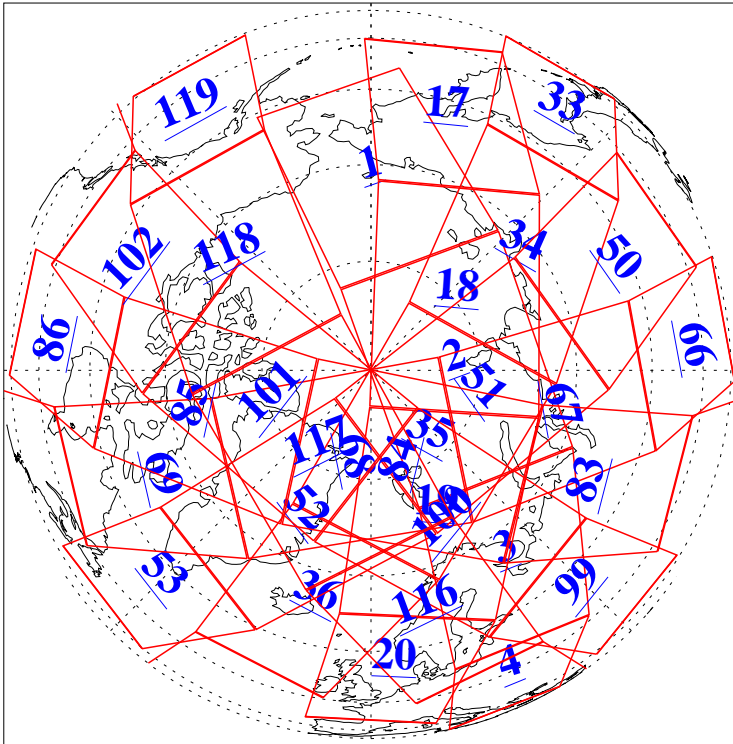

L1B Availability
AMSU Granules: 240
HSB Granules: 0
AIRS Granules: 240

27 Apr 2008
DoY 118
Aqua Day 2185
Granules: 1 to 120

Granules: 121 to 240

Legend: AMSU Available, HSB Available, AIRS Available

L1B Availability
AMSU Granules: 240
HSB Granules: 0
AIRS Granules: 240

27 Apr 2008
DoY 118
Aqua Day 2185

Ascending Granules

Descending Granules

Legend: AMSU Available, HSB Available, AIRS Available

L1B Availability
 AMSU Granules: 240
 HSB Granules: 0
 AIRS Granules: 240

27 Apr 2008
 DoY 118
 Aqua Day 2185

Northern Hemisphere Granules

Southern Hemisphere Granules

Legend: AMSU Available, HSB Available, AIRS Available