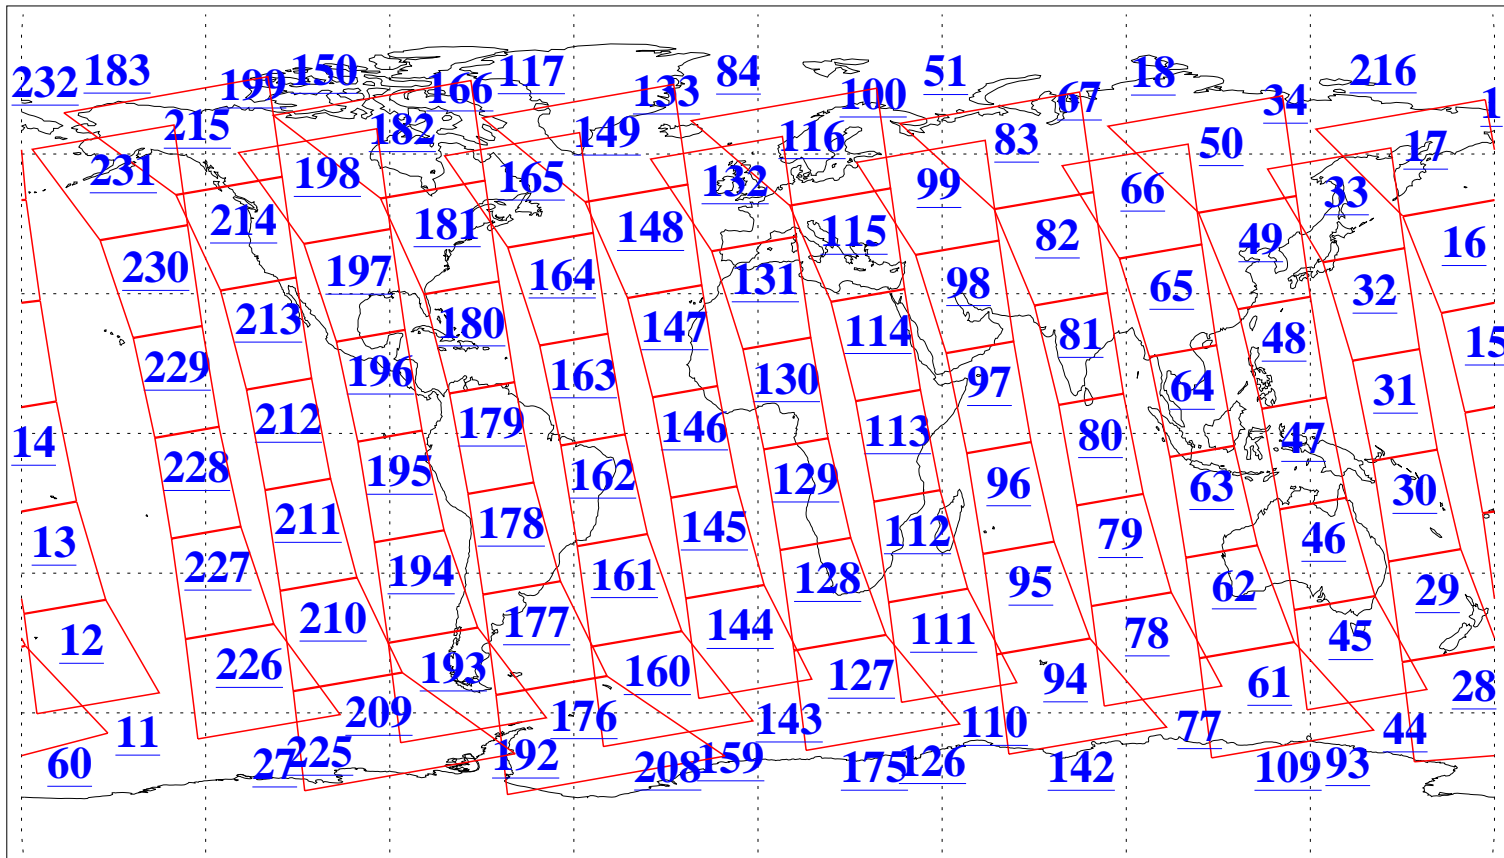

L1B Availability
AMSU Granules: 240
HSB Granules: 0
AIRS Granules: 240

27 Apr 2008
DoY 118
Aqua Day 2185
Granules: 1 to 120

Granules: 121 to 240

Legend: AMSU Available, HSB Available, AIRS Available

L1B Availability
AMSU Granules: 240
HSB Granules: 0
AIRS Granules: 240

27 Apr 2008
DoY 118
Aqua Day 2185

Ascending Granules

Descending Granules

Legend: AMSU Available, HSB Available, AIRS Available

L1B Availability
 AMSU Granules: 240
 HSB Granules: 0
 AIRS Granules: 240

27 Apr 2008
 DoY 118
 Aqua Day 2185

Northern Hemisphere Granules

Southern Hemisphere Granules

Legend: AMSU Available, HSB Available, AIRS Available