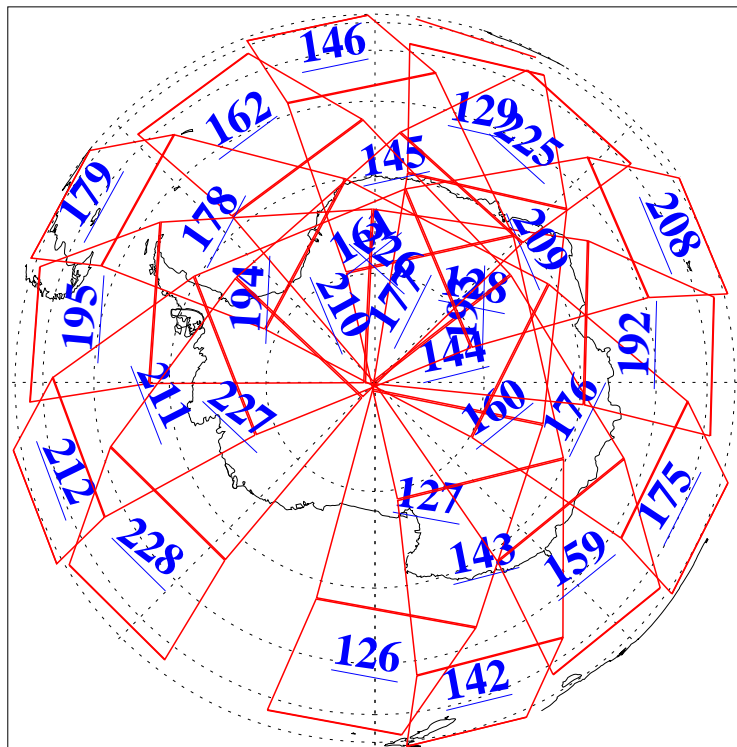

L1B Availability
AMSU Granules: 240
HSB Granules: 0
AIRS Granules: 240

25 Apr 2008
DoY 116
Aqua Day 2183
Granules: 1 to 120

Granules: 121 to 240

Legend: AMSU Available, HSB Available, AIRS Available

L1B Availability
AMSU Granules: 240
HSB Granules: 0
AIRS Granules: 240

25 Apr 2008
DoY 116
Aqua Day 2183
Ascending Granules

Descending Granules

Legend: AMSU Available, HSB Available, AIRS Available

L1B Availability
 AMSU Granules: 240
 HSB Granules: 0
 AIRS Granules: 240

25 Apr 2008
 DoY 116
 Aqua Day 2183

Northern Hemisphere Granules

Southern Hemisphere Granules

Legend: AMSU Available, HSB Available, AIRS Available