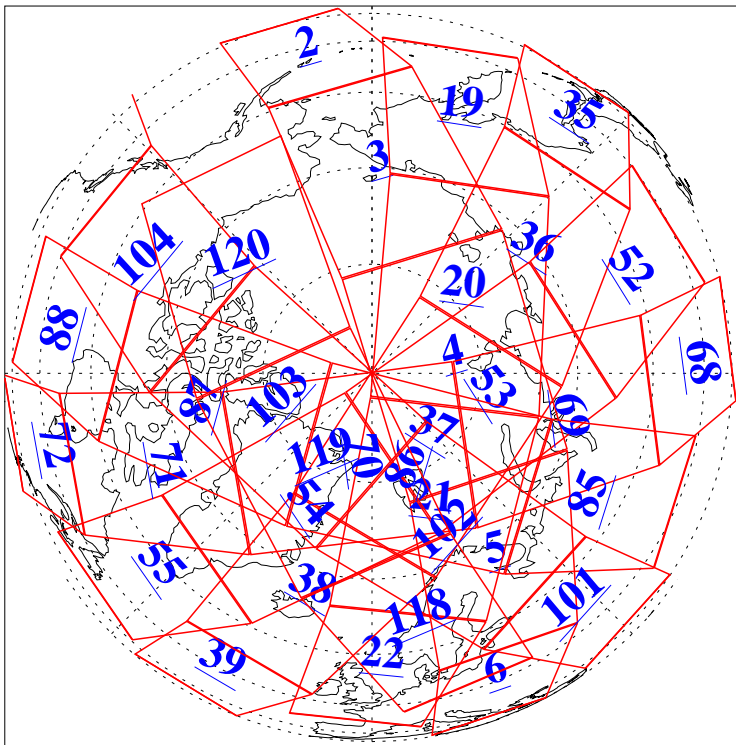

L1B Availability
AMSU Granules: 240
HSB Granules: 0
AIRS Granules: 240

25 Apr 2008
DoY 116
Aqua Day 2183
Granules: 1 to 120

Granules: 121 to 240

Legend: AMSU Available, HSB Available, AIRS Available

L1B Availability
AMSU Granules: 240
HSB Granules: 0
AIRS Granules: 240

25 Apr 2008
DoY 116
Aqua Day 2183
Ascending Granules

Descending Granules

Legend: AMSU Available, HSB Available, AIRS Available

L1B Availability
 AMSU Granules: 240
 HSB Granules: 0
 AIRS Granules: 240

25 Apr 2008
 DoY 116
 Aqua Day 2183

Northern Hemisphere Granules

Southern Hemisphere Granules

Legend: AMSU Available, HSB Available, AIRS Available