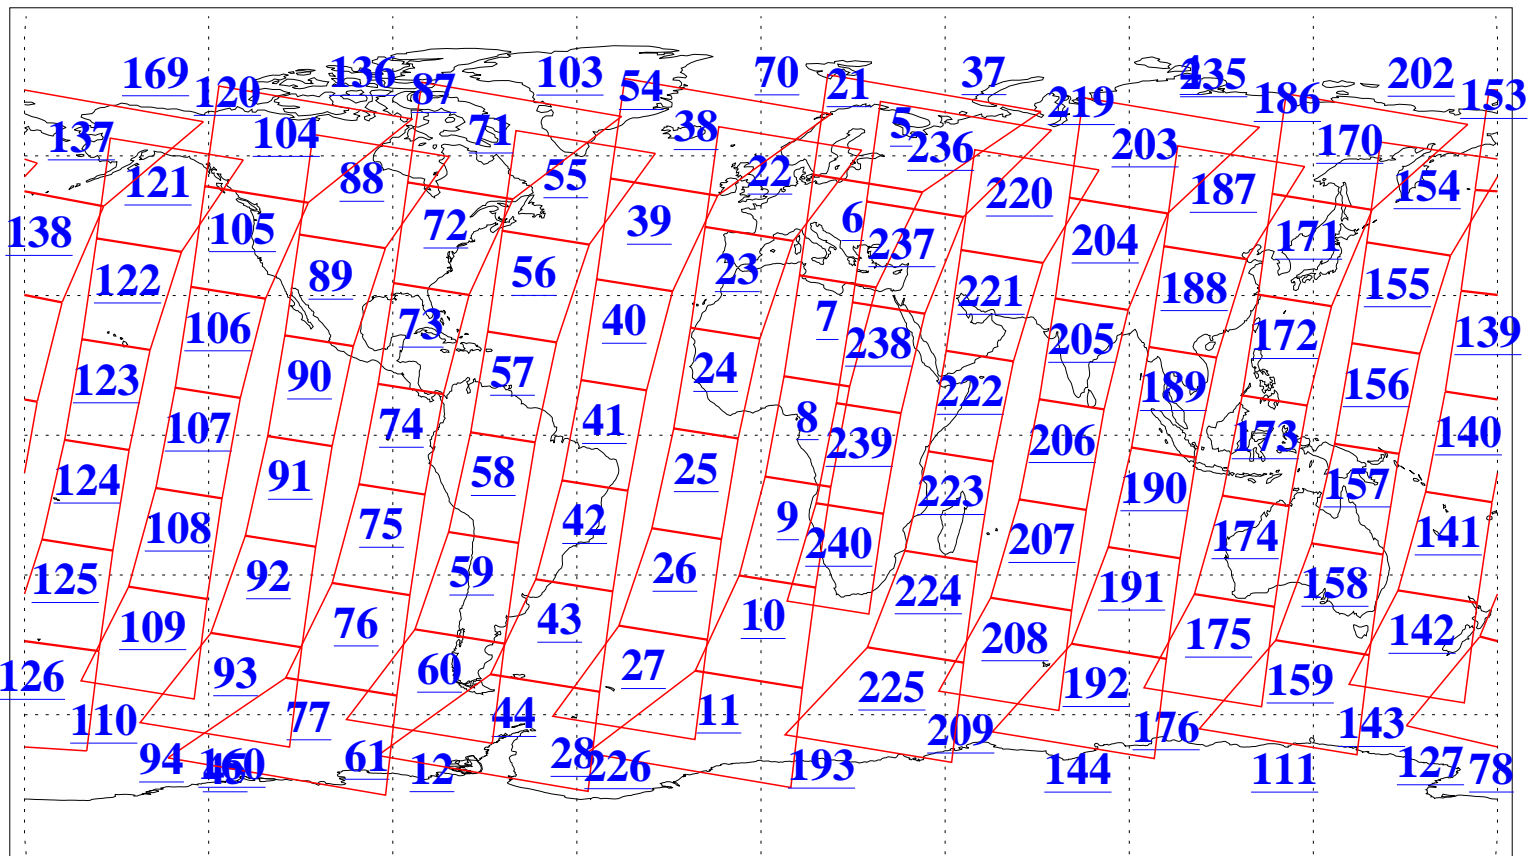

L1B Availability
AMSU Granules: 240
HSB Granules: 0
AIRS Granules: 240

25 Apr 2008
DoY 116
Aqua Day 2183
Granules: 1 to 120

Granules: 121 to 240

Legend: AMSU Available, HSB Available, AIRS Available

L1B Availability
AMSU Granules: 240
HSB Granules: 0
AIRS Granules: 240

25 Apr 2008
DoY 116
Aqua Day 2183
Ascending Granules

Descending Granules

Legend: AMSU Available, HSB Available, AIRS Available

L1B Availability
 AMSU Granules: 240
 HSB Granules: 0
 AIRS Granules: 240

25 Apr 2008
 DoY 116
 Aqua Day 2183