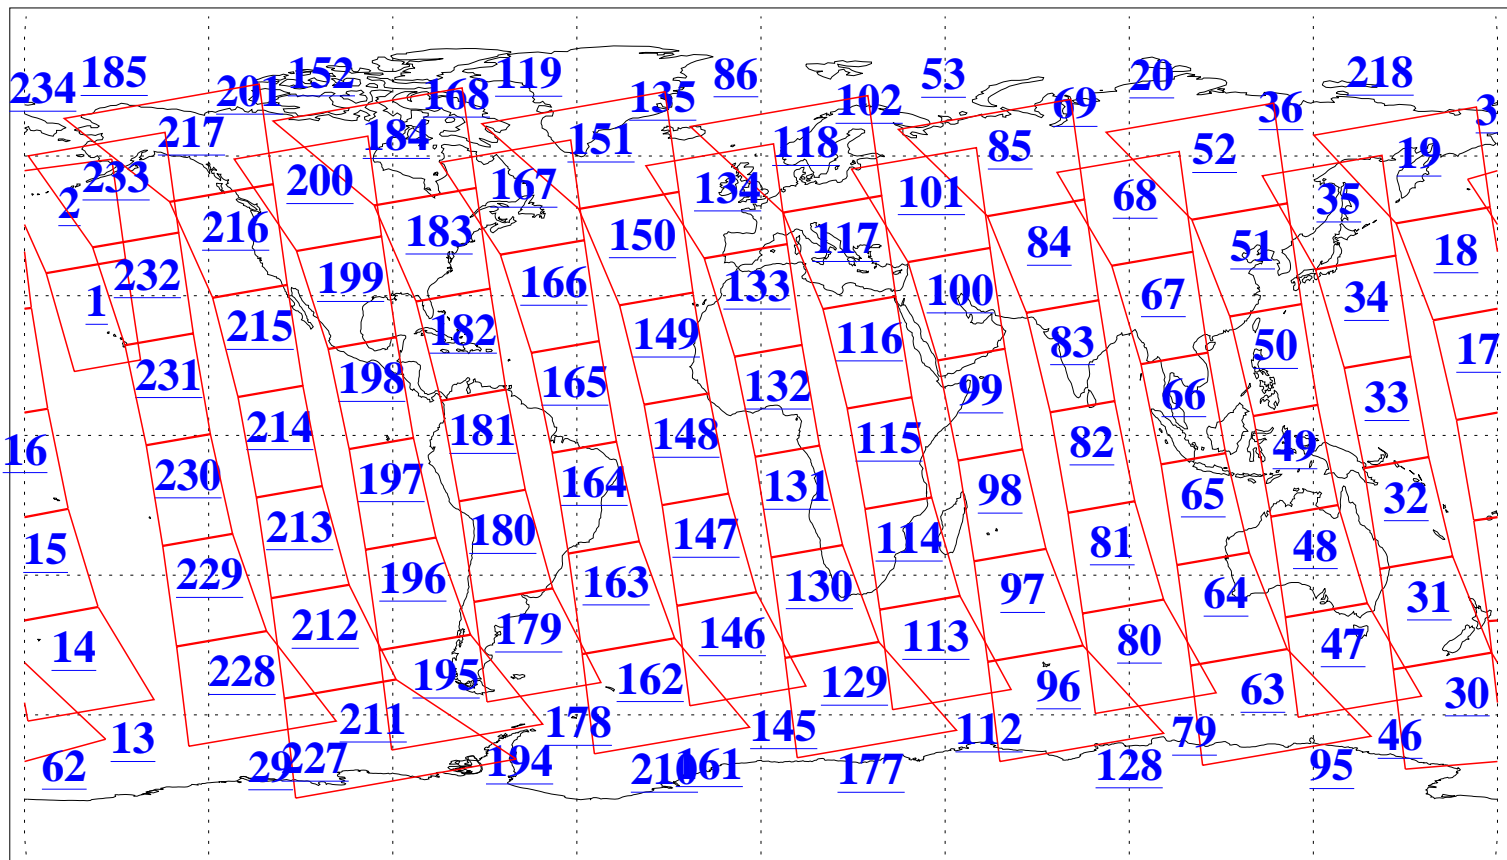

L1B Availability
AMSU Granules: 240
HSB Granules: 0
AIRS Granules: 240

25 Apr 2008
DoY 116
Aqua Day 2183
Granules: 1 to 120

Granules: 121 to 240

Legend: AMSU Available, HSB Available, AIRS Available

L1B Availability
AMSU Granules: 240
HSB Granules: 0
AIRS Granules: 240

25 Apr 2008
DoY 116
Aqua Day 2183
Ascending Granules

Descending Granules

Legend: AMSU Available, HSB Available, AIRS Available

L1B Availability
 AMSU Granules: 240
 HSB Granules: 0
 AIRS Granules: 240

25 Apr 2008
 DoY 116
 Aqua Day 2183

Northern Hemisphere Granules

Southern Hemisphere Granules

Legend: AMSU Available, HSB Available, AIRS Available