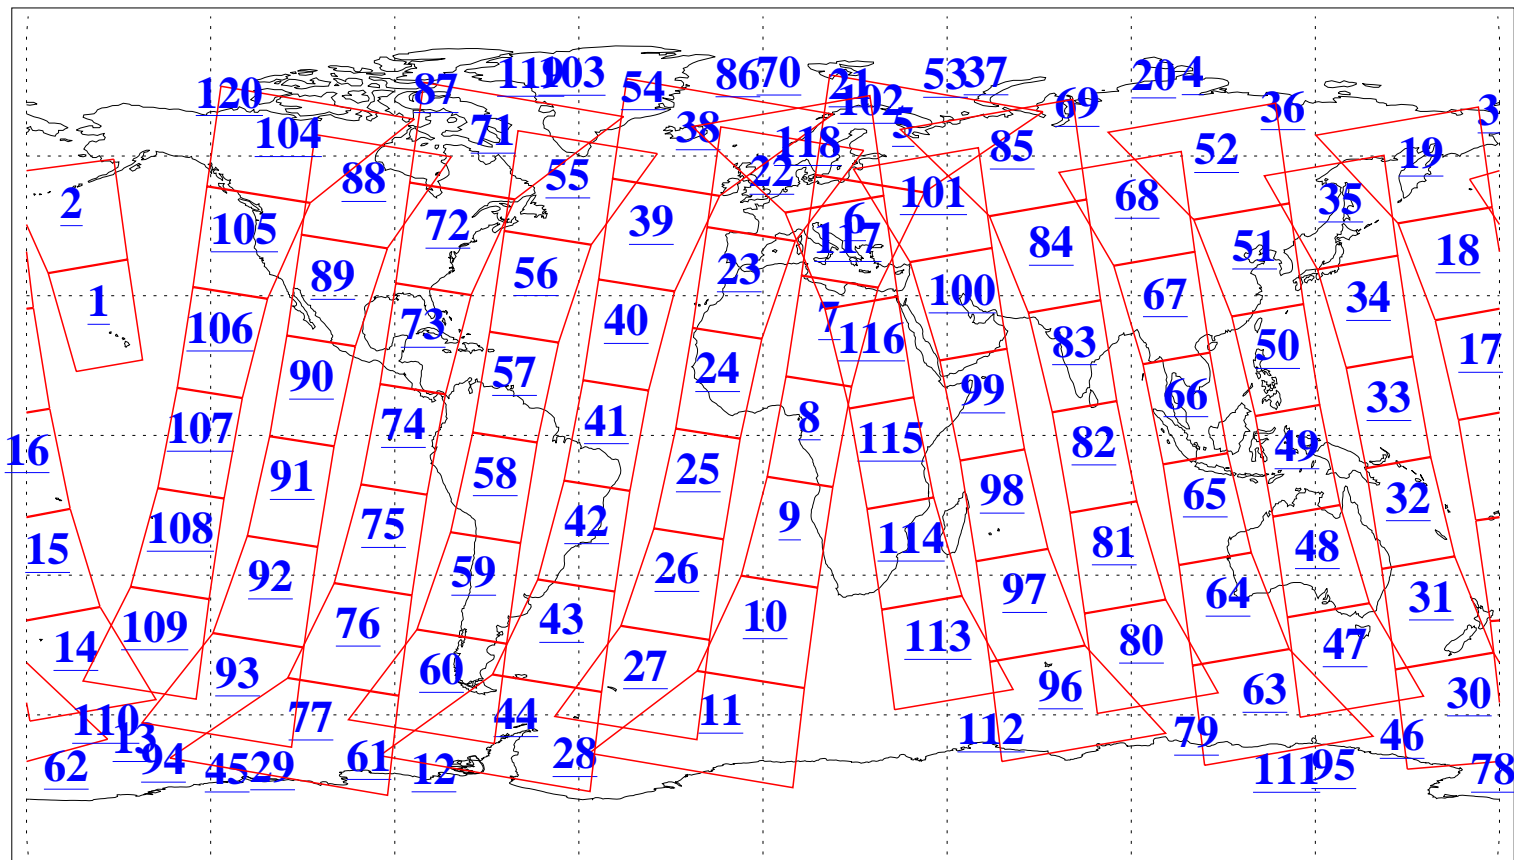

L1B Availability
AMSU Granules: 240
HSB Granules: 0
AIRS Granules: 240

25 Apr 2008
DoY 116
Aqua Day 2183
Granules: 1 to 120

Granules: 121 to 240

Legend: AMSU Available, HSB Available, AIRS Available

L1B Availability
AMSU Granules: 240
HSB Granules: 0
AIRS Granules: 240

25 Apr 2008
DoY 116
Aqua Day 2183
Ascending Granules

Descending Granules

Legend: AMSU Available, HSB Available, AIRS Available

L1B Availability
 AMSU Granules: 240
 HSB Granules: 0
 AIRS Granules: 240

25 Apr 2008
 DoY 116
 Aqua Day 2183

Northern Hemisphere Granules

Southern Hemisphere Granules

Legend: AMSU Available, HSB Available, AIRS Available