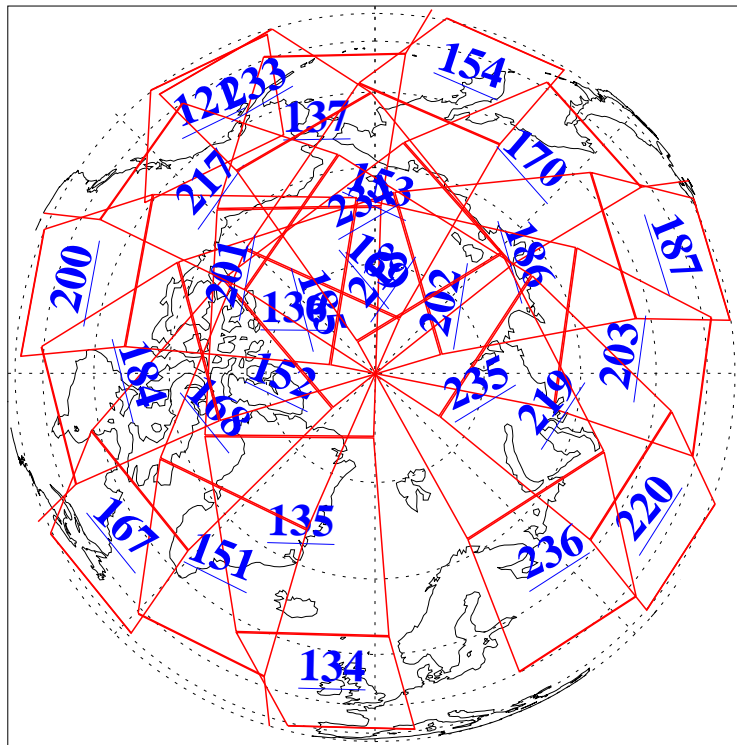

L1B Availability
AMSU Granules: 240
HSB Granules: 0
AIRS Granules: 240

25 Apr 2008
DoY 116
Aqua Day 2183
Granules: 1 to 120

Granules: 121 to 240

Legend: AMSU Available, HSB Available, AIRS Available

L1B Availability
AMSU Granules: 240
HSB Granules: 0
AIRS Granules: 240

25 Apr 2008
DoY 116
Aqua Day 2183
Ascending Granules

Descending Granules

Legend: AMSU Available, HSB Available, AIRS Available

L1B Availability
 AMSU Granules: 240
 HSB Granules: 0
 AIRS Granules: 240

25 Apr 2008
 DoY 116
 Aqua Day 2183

Northern Hemisphere Granules

Southern Hemisphere Granules

Legend: AMSU Available, HSB Available, AIRS Available