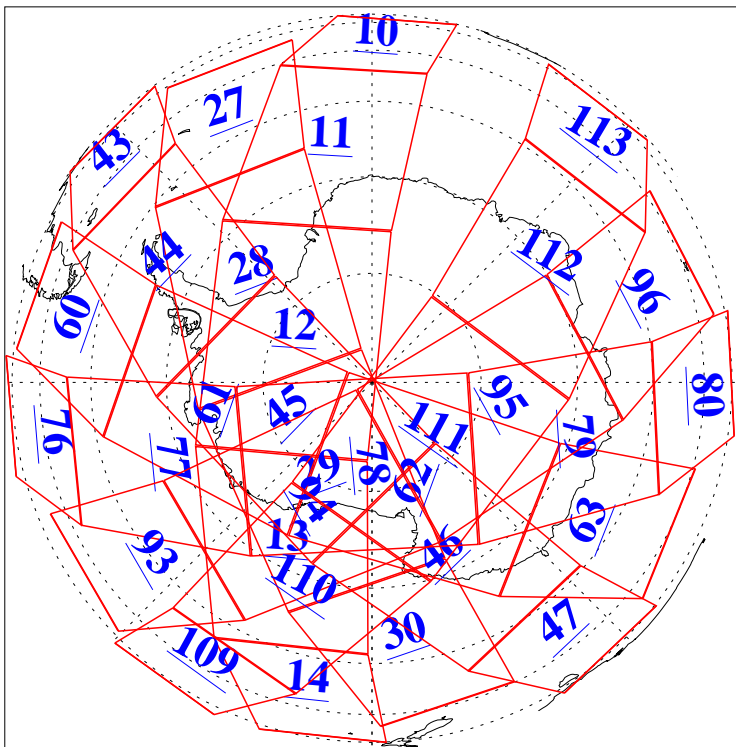

L1B Availability
AMSU Granules: 240
HSB Granules: 0
AIRS Granules: 240

25 Apr 2008
DoY 116
Aqua Day 2183
Granules: 1 to 120

Granules: 121 to 240

Legend: AMSU Available, HSB Available, AIRS Available

L1B Availability
AMSU Granules: 240
HSB Granules: 0
AIRS Granules: 240

25 Apr 2008
DoY 116
Aqua Day 2183
Ascending Granules

Descending Granules

Legend: AMSU Available, HSB Available, AIRS Available

L1B Availability
 AMSU Granules: 240
 HSB Granules: 0
 AIRS Granules: 240

25 Apr 2008
 DoY 116
 Aqua Day 2183

Northern Hemisphere Granules

Southern Hemisphere Granules

Legend: AMSU Available, HSB Available, AIRS Available