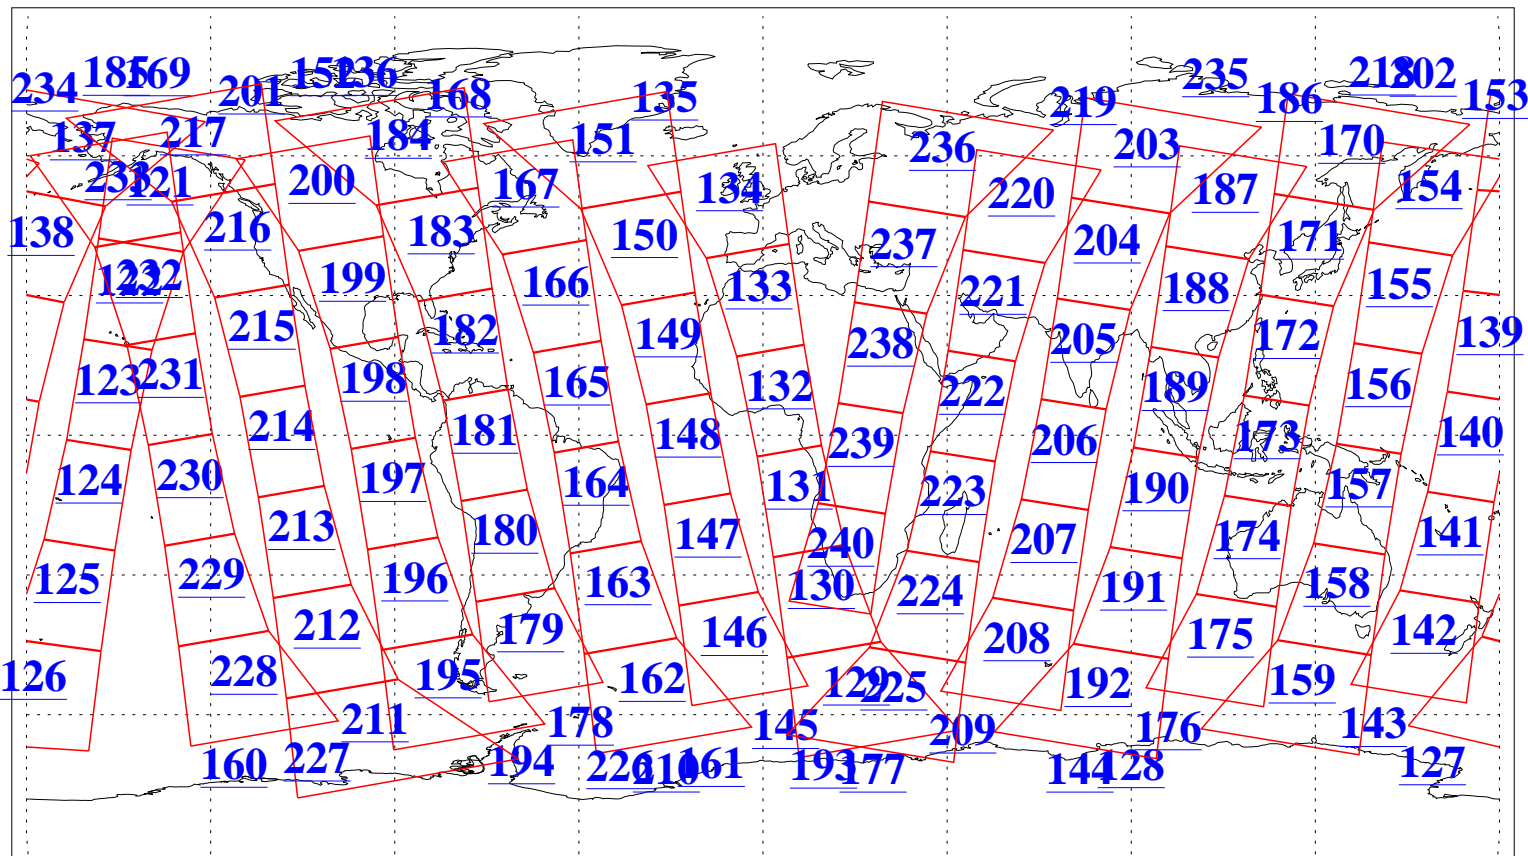

L1B Availability
AMSU Granules: 240
HSB Granules: 0
AIRS Granules: 240

25 Apr 2008
DoY 116
Aqua Day 2183
Granules: 1 to 120

Granules: 121 to 240

Legend: AMSU Available, HSB Available, AIRS Available

L1B Availability
AMSU Granules: 240
HSB Granules: 0
AIRS Granules: 240

25 Apr 2008
DoY 116
Aqua Day 2183
Ascending Granules

Descending Granules

Legend: AMSU Available, HSB Available, AIRS Available

L1B Availability
 AMSU Granules: 240
 HSB Granules: 0
 AIRS Granules: 240

25 Apr 2008
 DoY 116
 Aqua Day 2183