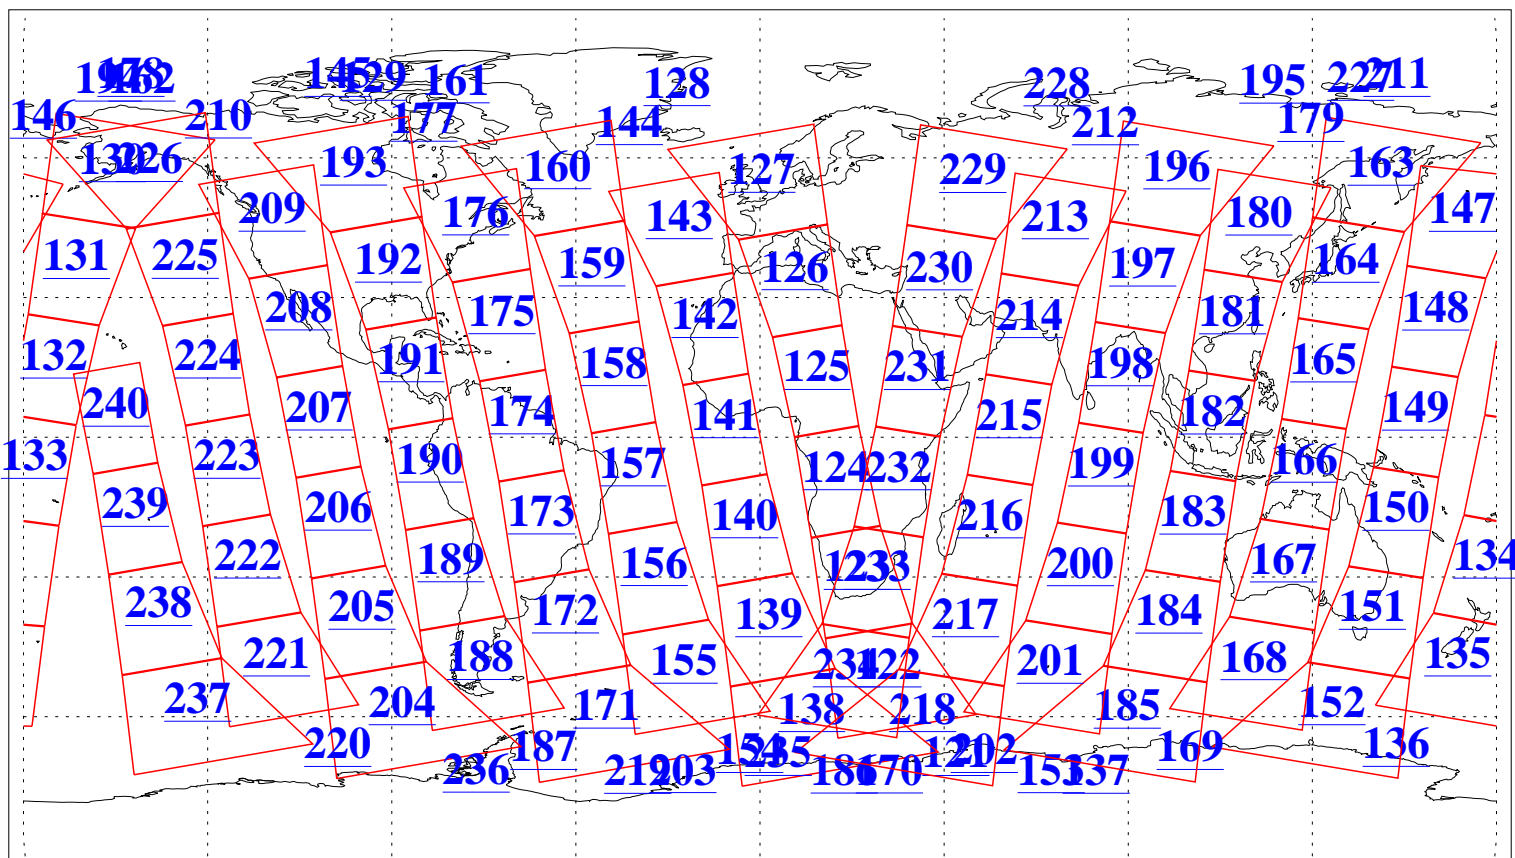

L1B Availability
AMSU Granules: 240
HSB Granules: 0
AIRS Granules: 240

24 Apr 2008
DoY 115
Aqua Day 2182
Granules: 1 to 120

Granules: 121 to 240

Legend: AMSU Available, HSB Available, AIRS Available

L1B Availability
AMSU Granules: 240
HSB Granules: 0
AIRS Granules: 240

24 Apr 2008
DoY 115
Aqua Day 2182

Ascending Granules

Descending Granules

Legend: AMSU Available, *HSB Available*, *AIRS Available*

L1B Availability
 AMSU Granules: 240
 HSB Granules: 0
 AIRS Granules: 240