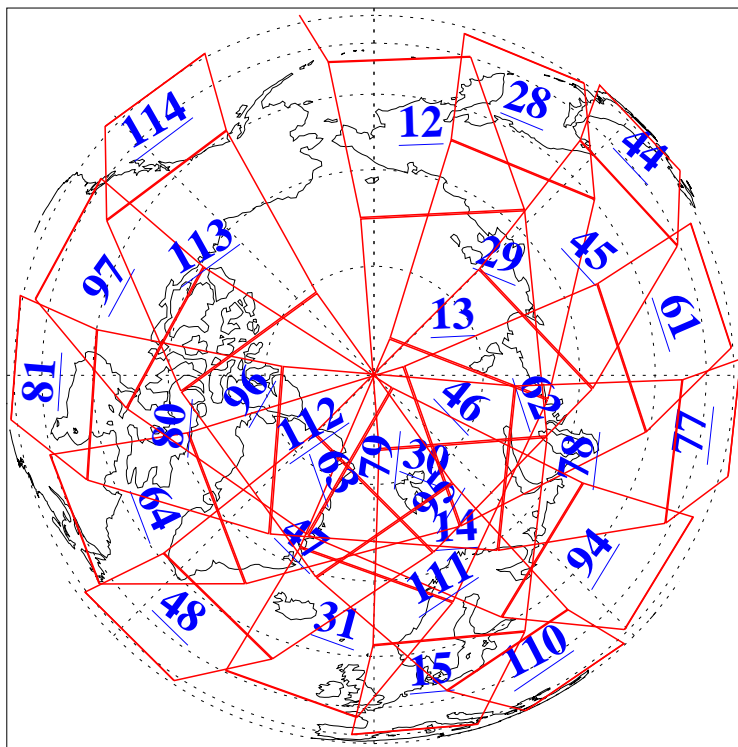

L1B Availability
AMSU Granules: 240
HSB Granules: 0
AIRS Granules: 240

24 Apr 2008
DoY 115
Aqua Day 2182
Granules: 1 to 120

Granules: 121 to 240

Legend: AMSU Available, HSB Available, AIRS Available

L1B Availability
AMSU Granules: 240
HSB Granules: 0
AIRS Granules: 240

24 Apr 2008
DoY 115
Aqua Day 2182

Ascending Granules

Descending Granules

Legend: AMSU Available, *HSB Available*, *AIRS Available*

L1B Availability
 AMSU Granules: 240
 HSB Granules: 0
 AIRS Granules: 240

24 Apr 2008
 DoY 115
 Aqua Day 2182

Northern Hemisphere Granules

Southern Hemisphere Granules

Legend: AMSU Available, HSB Available, AIRS Available