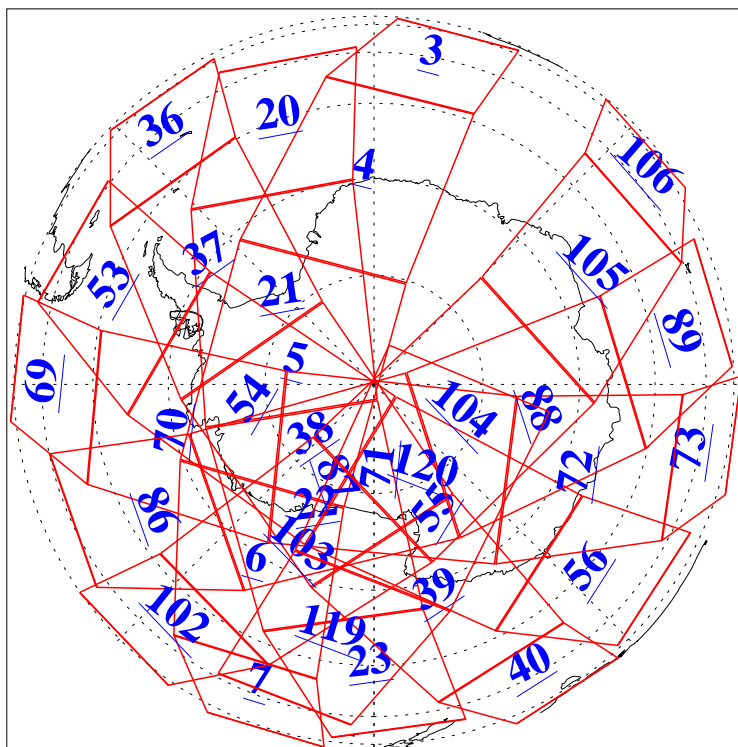

Legend: AMSU Available, HSB Available, AIRS Available