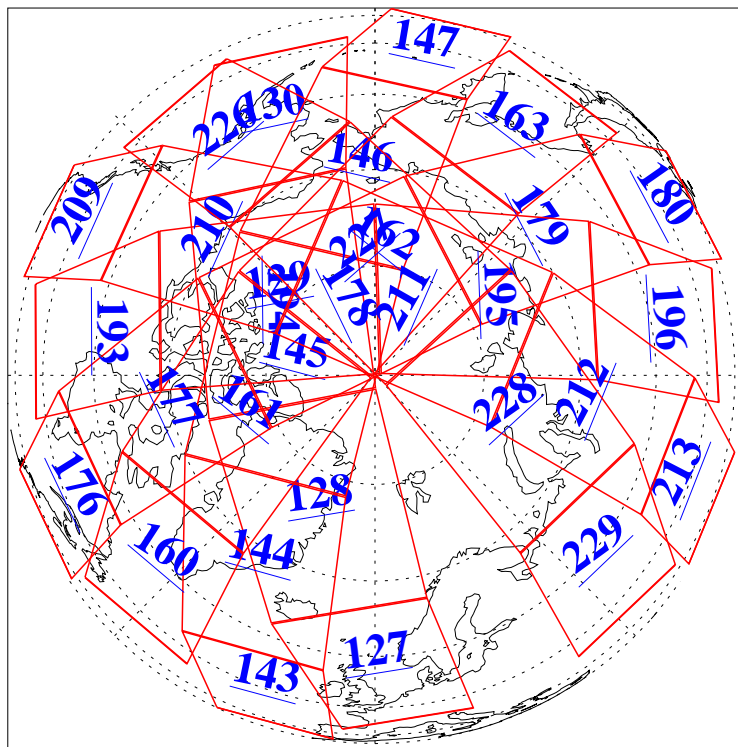

L1B Availability
AMSU Granules: 240
HSB Granules: 0
AIRS Granules: 240

24 Apr 2008
DoY 115
Aqua Day 2182
Granules: 1 to 120

Granules: 121 to 240

Legend: AMSU Available, HSB Available, AIRS Available

L1B Availability
AMSU Granules: 240
HSB Granules: 0
AIRS Granules: 240

24 Apr 2008
DoY 115
Aqua Day 2182

Ascending Granules

Descending Granules

Legend: AMSU Available, *HSB Available*, *AIRS Available*

L1B Availability
 AMSU Granules: 240
 HSB Granules: 0
 AIRS Granules: 240

24 Apr 2008
 DoY 115
 Aqua Day 2182

Northern Hemisphere Granules

Southern Hemisphere Granules

Legend: AMSU Available, HSB Available, AIRS Available