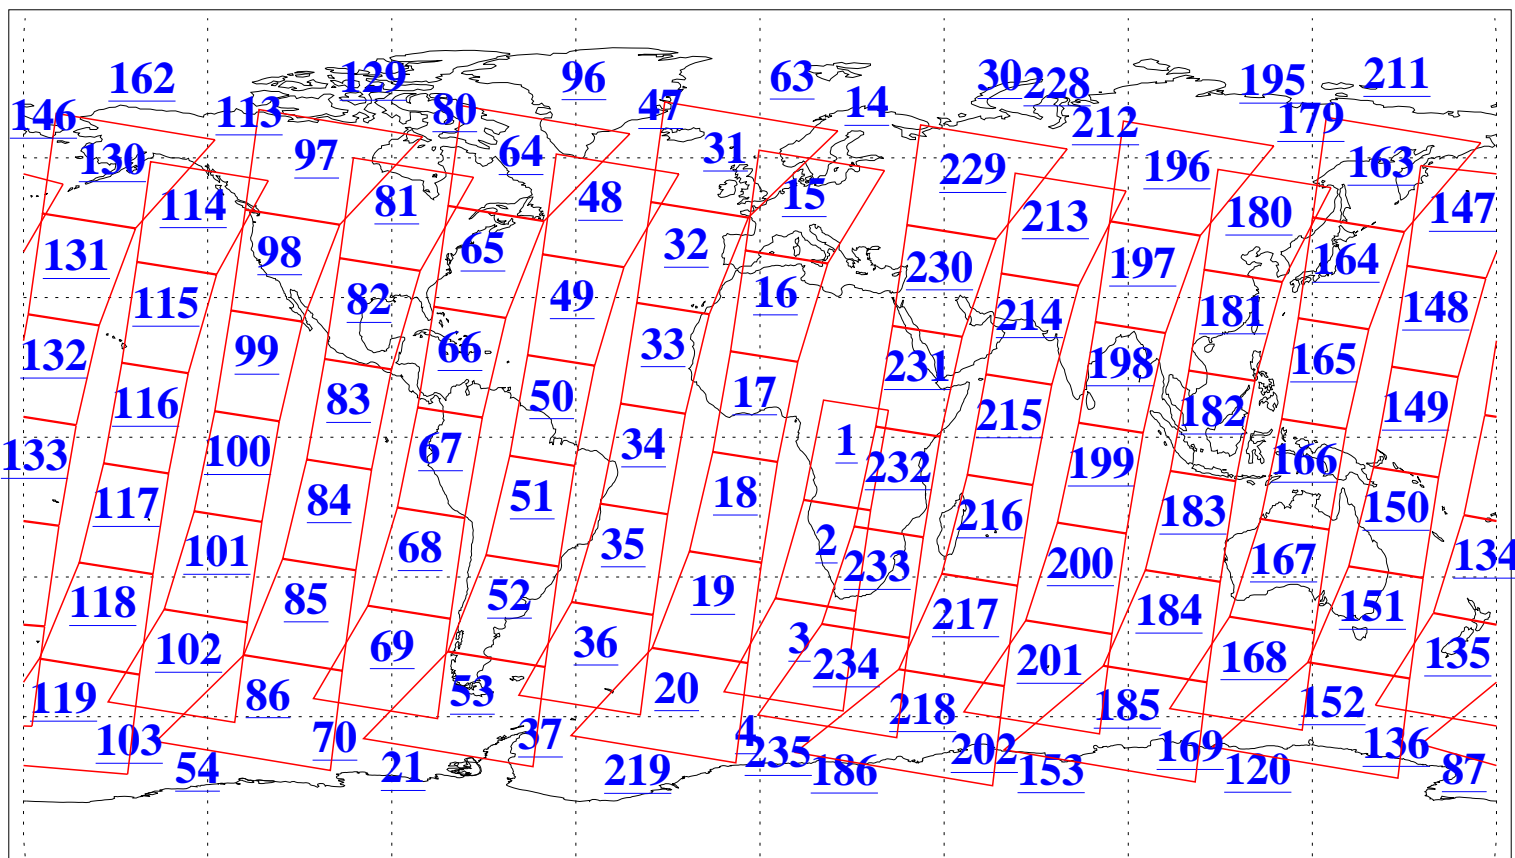

L1B Availability
AMSU Granules: 240
HSB Granules: 0
AIRS Granules: 240

24 Apr 2008
DoY 115
Aqua Day 2182
Granules: 1 to 120

Granules: 121 to 240

Legend: AMSU Available, HSB Available, AIRS Available

L1B Availability
AMSU Granules: 240
HSB Granules: 0
AIRS Granules: 240

24 Apr 2008
DoY 115
Aqua Day 2182

Ascending Granules

Descending Granules

Legend: AMSU Available, *HSB Available*, *AIRS Available*

L1B Availability
 AMSU Granules: 240
 HSB Granules: 0
 AIRS Granules: 240

24 Apr 2008
 DoY 115
 Aqua Day 2182

Northern Hemisphere Granules

Southern Hemisphere Granules

Legend: AMSU Available, HSB Available, AIRS Available