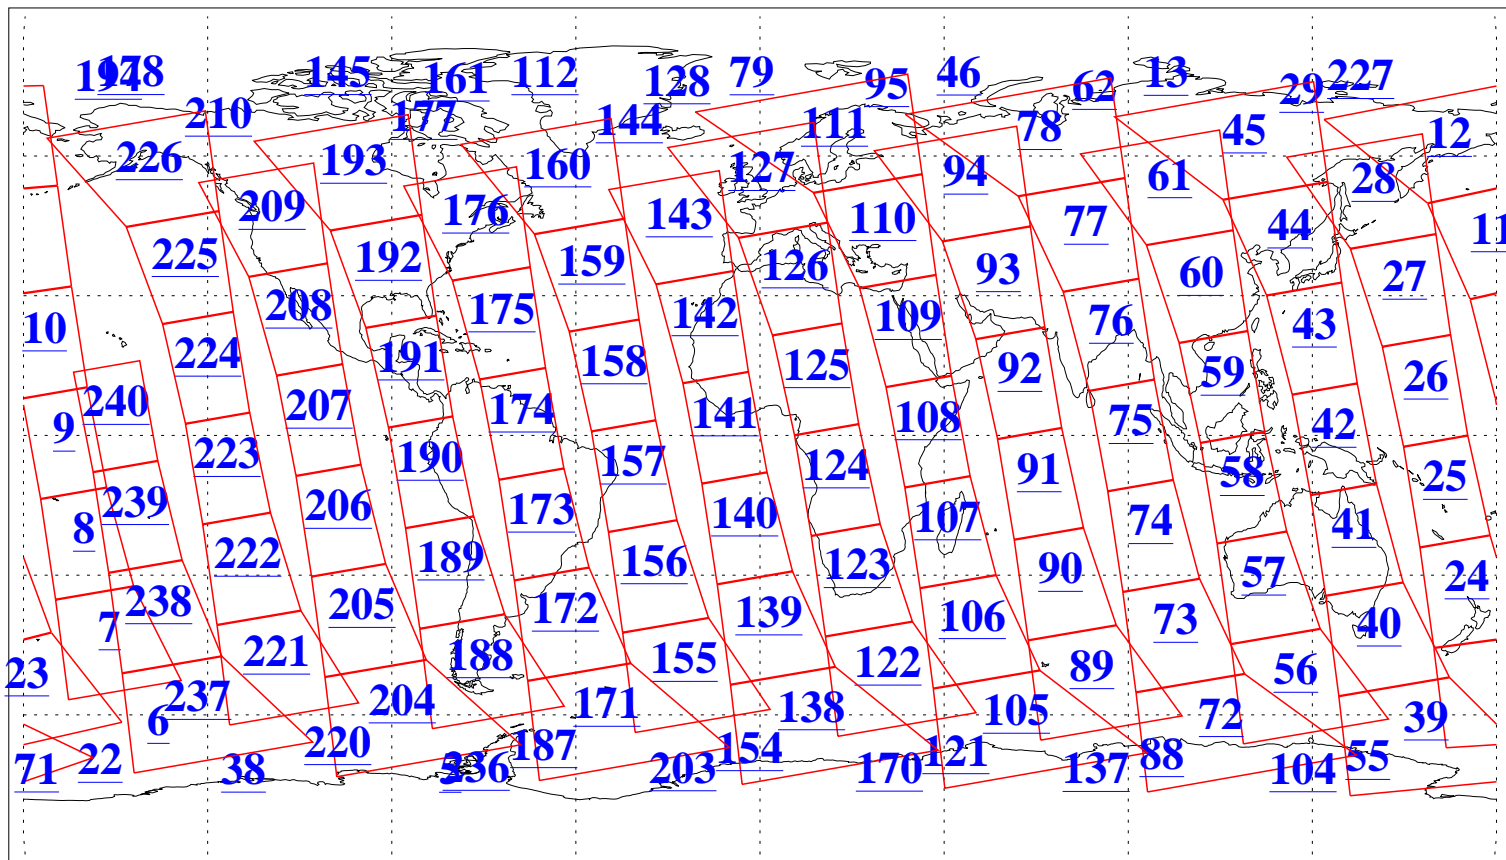

L1B Availability
AMSU Granules: 240
HSB Granules: 0
AIRS Granules: 240

24 Apr 2008
DoY 115
Aqua Day 2182
Granules: 1 to 120

Granules: 121 to 240

Legend: AMSU Available, HSB Available, AIRS Available

L1B Availability
AMSU Granules: 240
HSB Granules: 0
AIRS Granules: 240

24 Apr 2008
DoY 115
Aqua Day 2182

Ascending Granules

Descending Granules

Legend: AMSU Available, *HSB Available*, *AIRS Available*

L1B Availability
 AMSU Granules: 240
 HSB Granules: 0
 AIRS Granules: 240