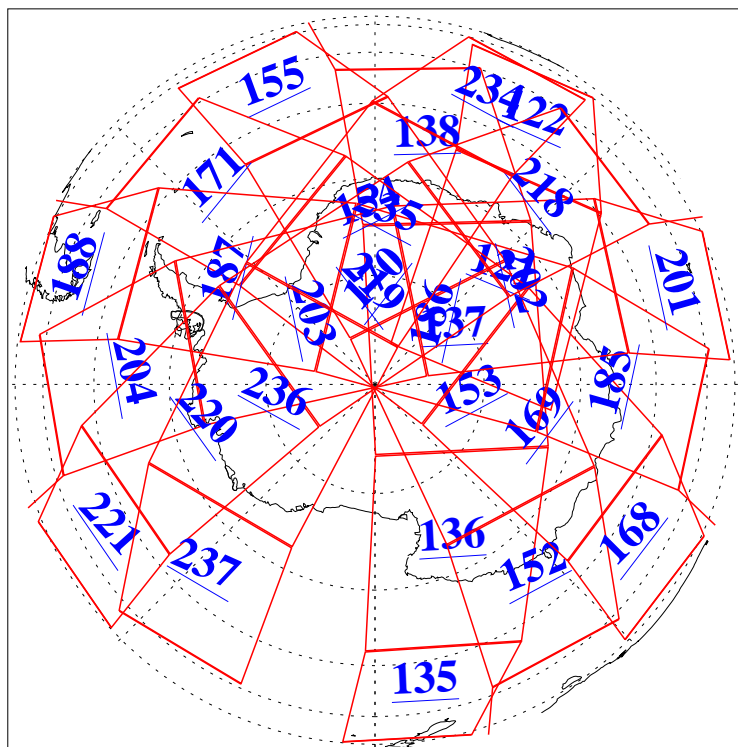

L1B Availability
AMSU Granules: 240
HSB Granules: 0
AIRS Granules: 240

24 Apr 2008
DoY 115
Aqua Day 2182
Granules: 1 to 120

Granules: 121 to 240

Legend: AMSU Available, HSB Available, AIRS Available

L1B Availability
AMSU Granules: 240
HSB Granules: 0
AIRS Granules: 240

24 Apr 2008
DoY 115
Aqua Day 2182

Ascending Granules

Descending Granules

Legend: AMSU Available, *HSB Available*, *AIRS Available*

L1B Availability
 AMSU Granules: 240
 HSB Granules: 0
 AIRS Granules: 240

24 Apr 2008
 DoY 115
 Aqua Day 2182

Northern Hemisphere Granules

Southern Hemisphere Granules

Legend: AMSU Available, HSB Available, AIRS Available