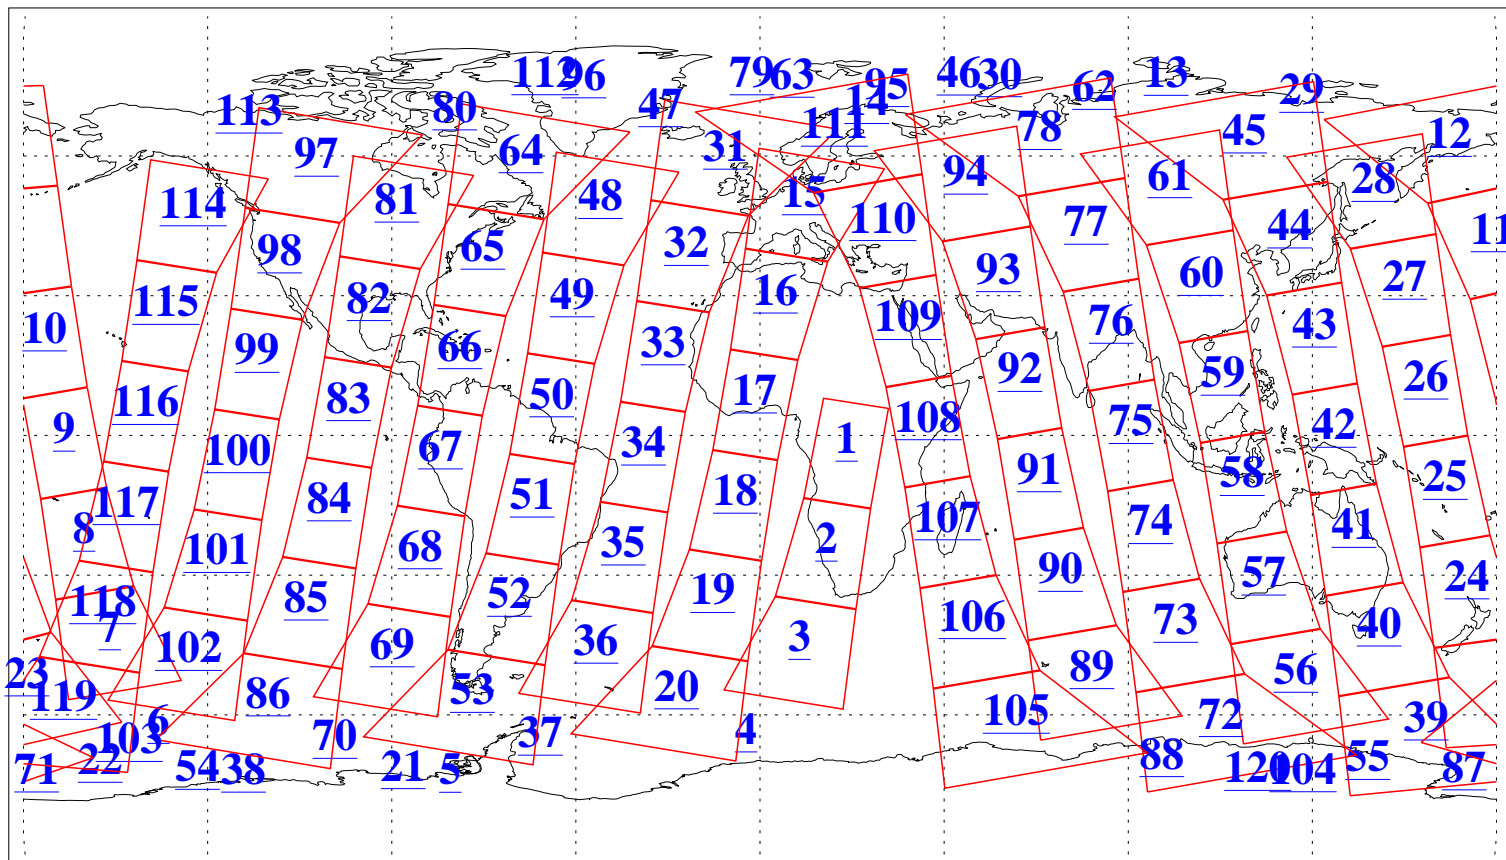

L1B Availability
AMSU Granules: 240
HSB Granules: 0
AIRS Granules: 240

24 Apr 2008
DoY 115
Aqua Day 2182
Granules: 1 to 120

Granules: 121 to 240

Legend: AMSU Available, HSB Available, AIRS Available

L1B Availability
AMSU Granules: 240
HSB Granules: 0
AIRS Granules: 240

24 Apr 2008
DoY 115
Aqua Day 2182

Ascending Granules

Descending Granules

Legend: AMSU Available, *HSB Available*, *AIRS Available*

L1B Availability
 AMSU Granules: 240
 HSB Granules: 0
 AIRS Granules: 240

24 Apr 2008
 DoY 115
 Aqua Day 2182

Northern Hemisphere Granules

Southern Hemisphere Granules

Legend: AMSU Available, HSB Available, AIRS Available