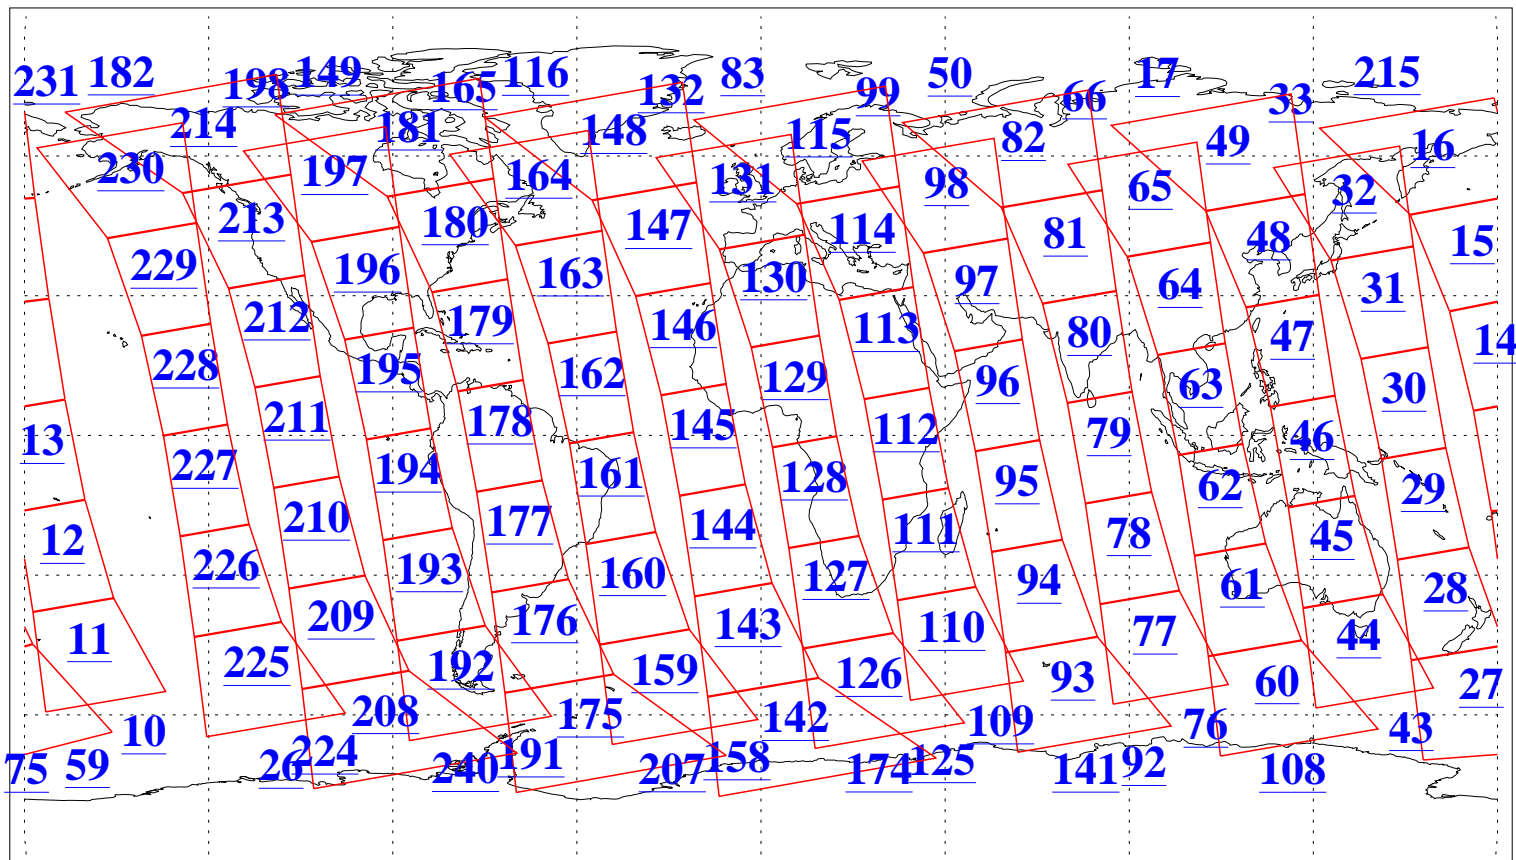

L1B Availability
AMSU Granules: 240
HSB Granules: 0
AIRS Granules: 240

20 Apr 2008
DoY 111
Aqua Day 2178
Granules: 1 to 120

Granules: 121 to 240

Legend: AMSU Available, HSB Available, AIRS Available

L1B Availability
AMSU Granules: 240
HSB Granules: 0
AIRS Granules: 240

20 Apr 2008
DoY 111
Aqua Day 2178

Ascending Granules

Descending Granules

Legend: AMSU Available, HSB Available, AIRS Available

L1B Availability
AMSU Granules: 240
HSB Granules: 0
AIRS Granules: 240

20 Apr 2008
DoY 111
Aqua Day 2178

Northern Hemisphere Granules

Southern Hemisphere Granules

Legend: AMSU Available, HSB Available, AIRS Available