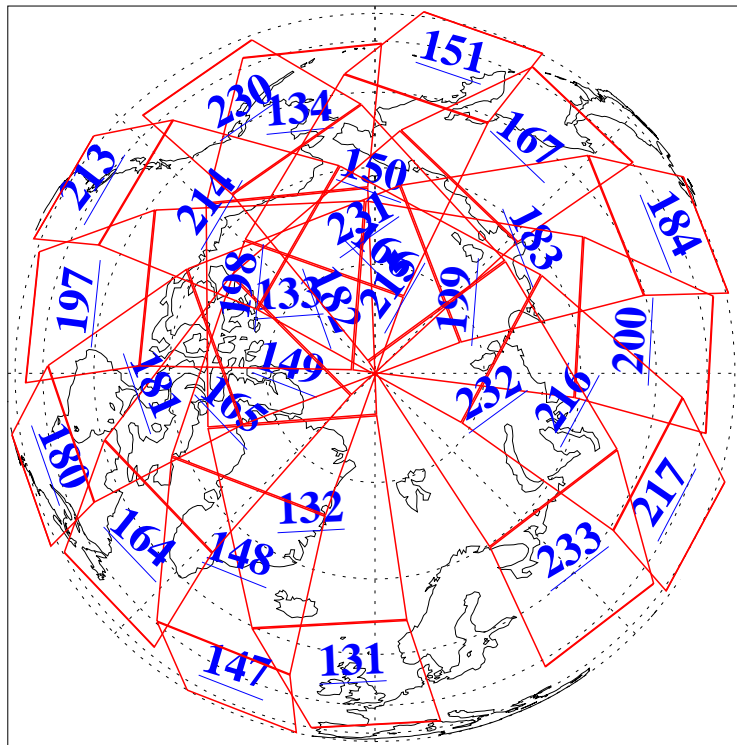

L1B Availability
AMSU Granules: 240
HSB Granules: 0
AIRS Granules: 240

20 Apr 2008
DoY 111
Aqua Day 2178
Granules: 1 to 120

Granules: 121 to 240

Legend: AMSU Available, HSB Available, AIRS Available

L1B Availability
AMSU Granules: 240
HSB Granules: 0
AIRS Granules: 240

20 Apr 2008
DoY 111
Aqua Day 2178

Ascending Granules

Descending Granules

Legend: AMSU Available, HSB Available, AIRS Available

L1B Availability
AMSU Granules: 240
HSB Granules: 0
AIRS Granules: 240

20 Apr 2008
DoY 111
Aqua Day 2178

Northern Hemisphere Granules

Southern Hemisphere Granules

Legend: AMSU Available, HSB Available, AIRS Available