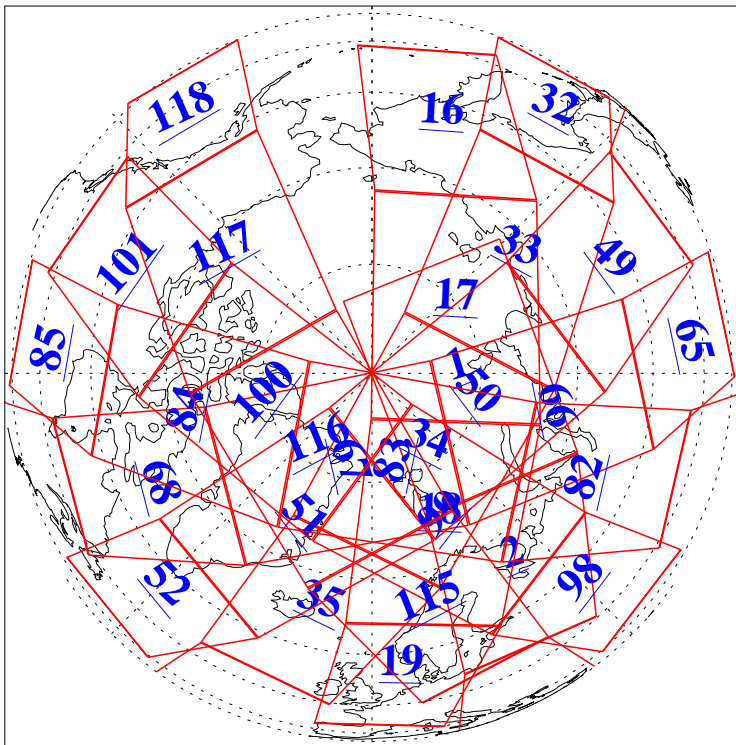

L1B Availability
AMSU Granules: 240
HSB Granules: 0
AIRS Granules: 240

20 Apr 2008
DoY 111
Aqua Day 2178
Granules: 1 to 120

Granules: 121 to 240

Legend: AMSU Available, HSB Available, AIRS Available

L1B Availability
AMSU Granules: 240
HSB Granules: 0
AIRS Granules: 240

20 Apr 2008
DoY 111
Aqua Day 2178

Ascending Granules

Descending Granules

Legend: AMSU Available, HSB Available, AIRS Available

L1B Availability
AMSU Granules: 240
HSB Granules: 0
AIRS Granules: 240

20 Apr 2008
DoY 111
Aqua Day 2178

Northern Hemisphere Granules

Southern Hemisphere Granules

Legend: AMSU Available, HSB Available, AIRS Available