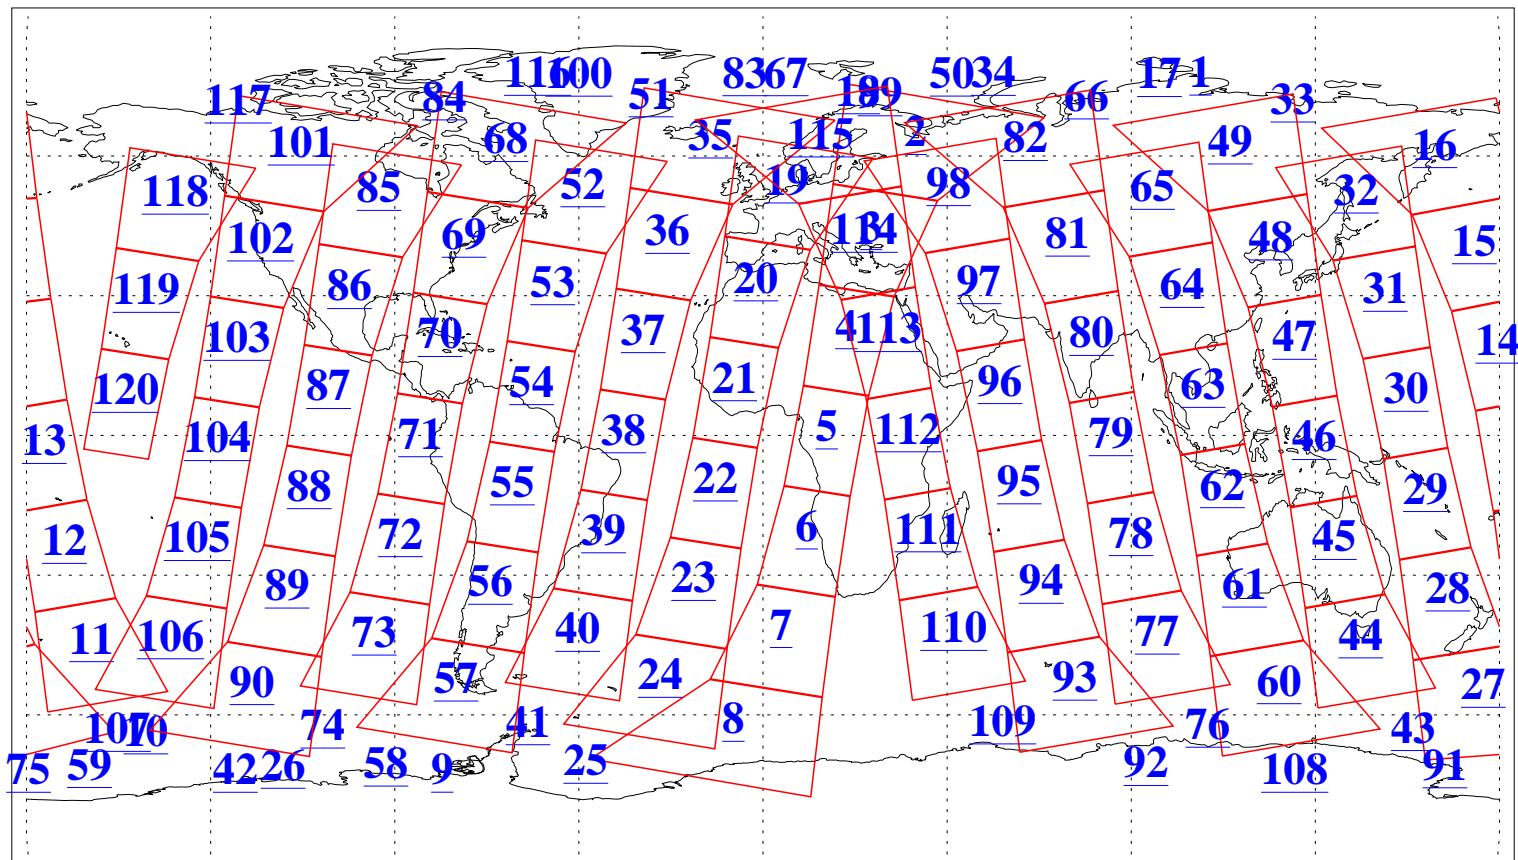

L1B Availability
AMSU Granules: 240
HSB Granules: 0
AIRS Granules: 240

20 Apr 2008
DoY 111
Aqua Day 2178
Granules: 1 to 120

Granules: 121 to 240

Legend: AMSU Available, HSB Available, AIRS Available

L1B Availability
AMSU Granules: 240
HSB Granules: 0
AIRS Granules: 240

20 Apr 2008
DoY 111
Aqua Day 2178

Ascending Granules

Descending Granules

Legend: AMSU Available, HSB Available, AIRS Available

L1B Availability
AMSU Granules: 240
HSB Granules: 0
AIRS Granules: 240

20 Apr 2008
DoY 111
Aqua Day 2178

Northern Hemisphere Granules

Southern Hemisphere Granules

Legend: AMSU Available, HSB Available, AIRS Available