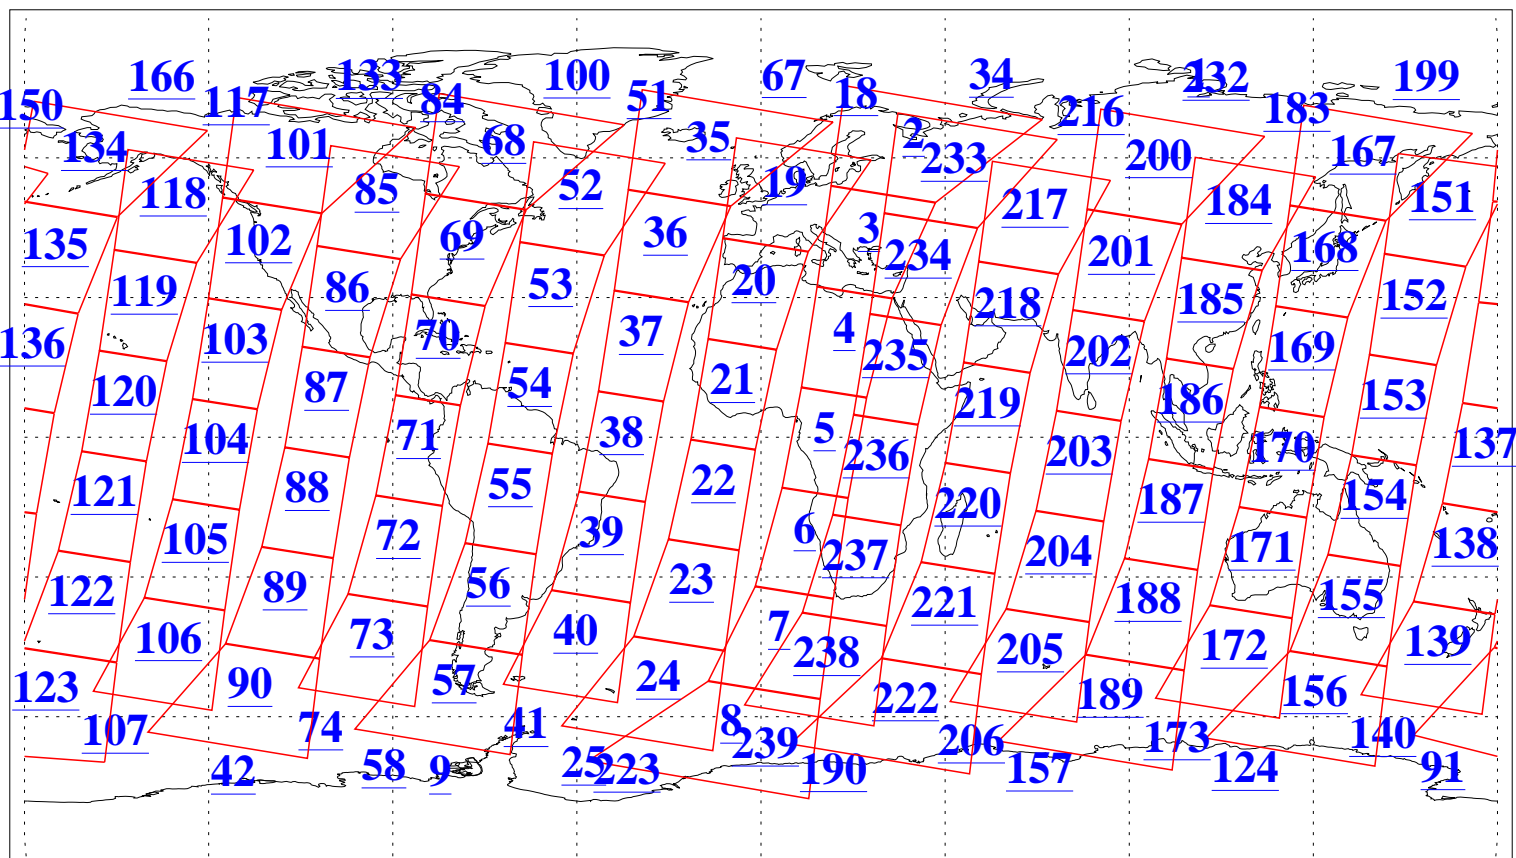

L1B Availability
AMSU Granules: 240
HSB Granules: 0
AIRS Granules: 240

20 Apr 2008
DoY 111
Aqua Day 2178
Granules: 1 to 120

Granules: 121 to 240

Legend: AMSU Available, HSB Available, AIRS Available

L1B Availability
AMSU Granules: 240
HSB Granules: 0
AIRS Granules: 240

20 Apr 2008
DoY 111
Aqua Day 2178

Ascending Granules

Descending Granules

Legend: AMSU Available, HSB Available, AIRS Available

L1B Availability
AMSU Granules: 240
HSB Granules: 0
AIRS Granules: 240

20 Apr 2008
DoY 111
Aqua Day 2178

Northern Hemisphere Granules

Southern Hemisphere Granules

Legend: AMSU Available, HSB Available, AIRS Available