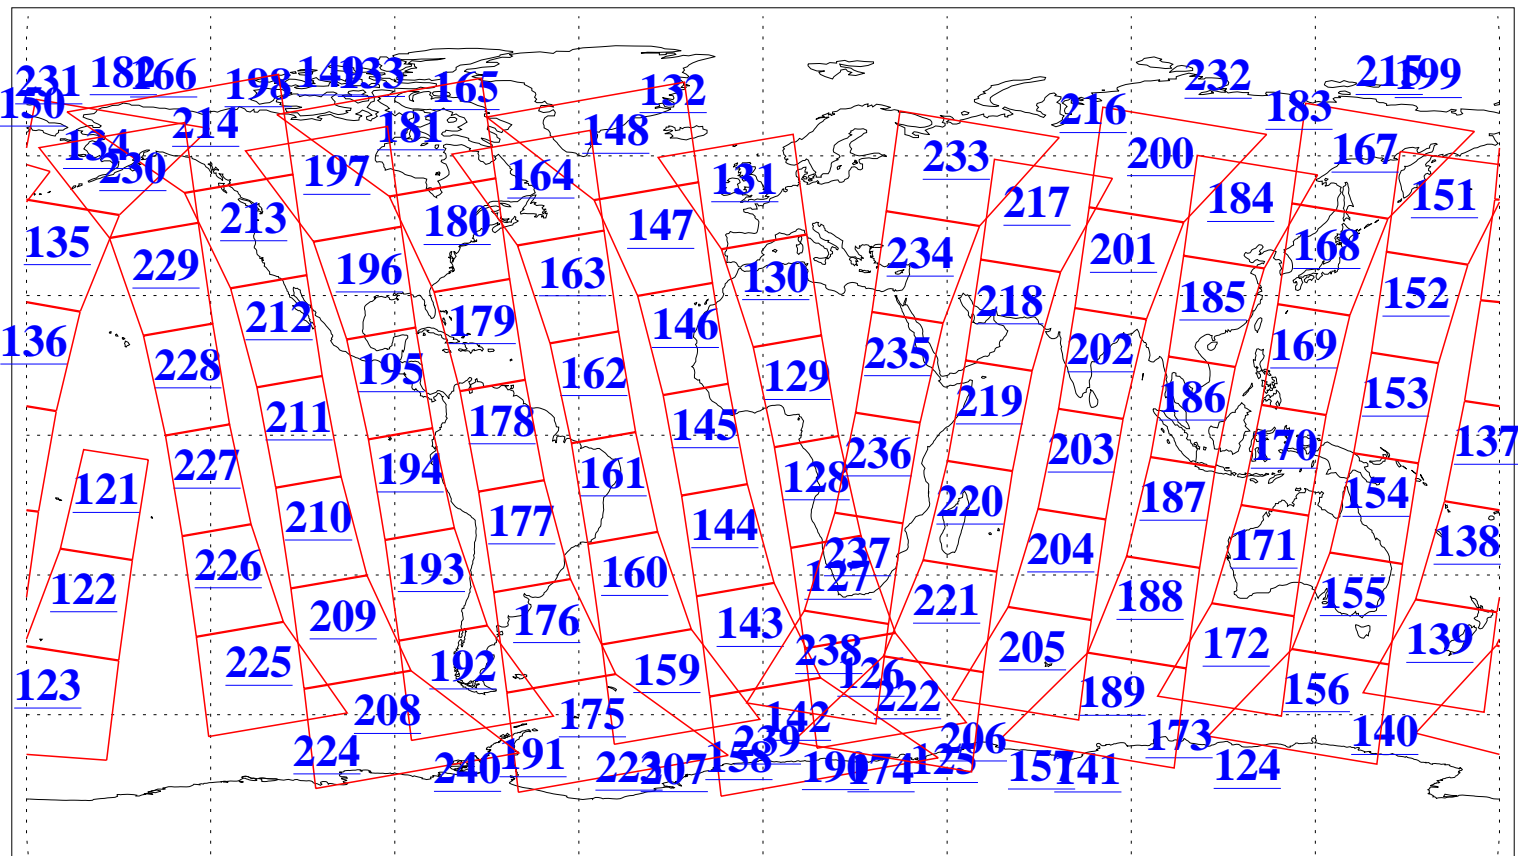

L1B Availability
AMSU Granules: 240
HSB Granules: 0
AIRS Granules: 240

20 Apr 2008
DoY 111
Aqua Day 2178
Granules: 1 to 120

Granules: 121 to 240

Legend: AMSU Available, HSB Available, AIRS Available

L1B Availability
AMSU Granules: 240
HSB Granules: 0
AIRS Granules: 240

20 Apr 2008
DoY 111
Aqua Day 2178

Ascending Granules

Descending Granules

Legend: AMSU Available, HSB Available, AIRS Available

L1B Availability
AMSU Granules: 240
HSB Granules: 0
AIRS Granules: 240

20 Apr 2008
DoY 111
Aqua Day 2178

Northern Hemisphere Granules

Southern Hemisphere Granules

Legend: AMSU Available, HSB Available, AIRS Available