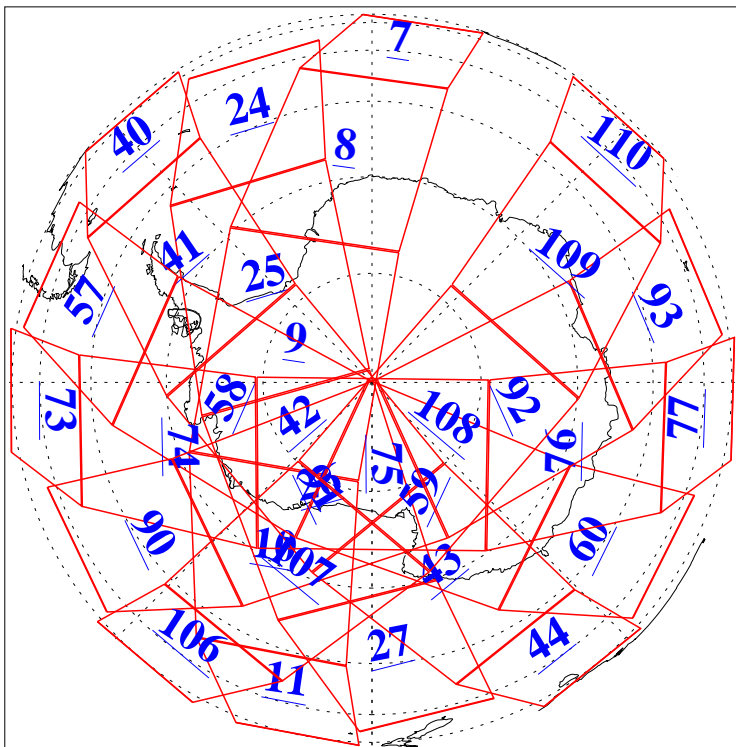

L1B Availability
AMSU Granules: 240
HSB Granules: 0
AIRS Granules: 240

20 Apr 2008
DoY 111
Aqua Day 2178
Granules: 1 to 120

Granules: 121 to 240

Legend: AMSU Available, HSB Available, AIRS Available

L1B Availability
AMSU Granules: 240
HSB Granules: 0
AIRS Granules: 240

20 Apr 2008
DoY 111
Aqua Day 2178

Ascending Granules

Descending Granules

Legend: AMSU Available, HSB Available, AIRS Available

L1B Availability
AMSU Granules: 240
HSB Granules: 0
AIRS Granules: 240

20 Apr 2008
DoY 111
Aqua Day 2178

Northern Hemisphere Granules

Southern Hemisphere Granules

Legend: AMSU Available, HSB Available, AIRS Available