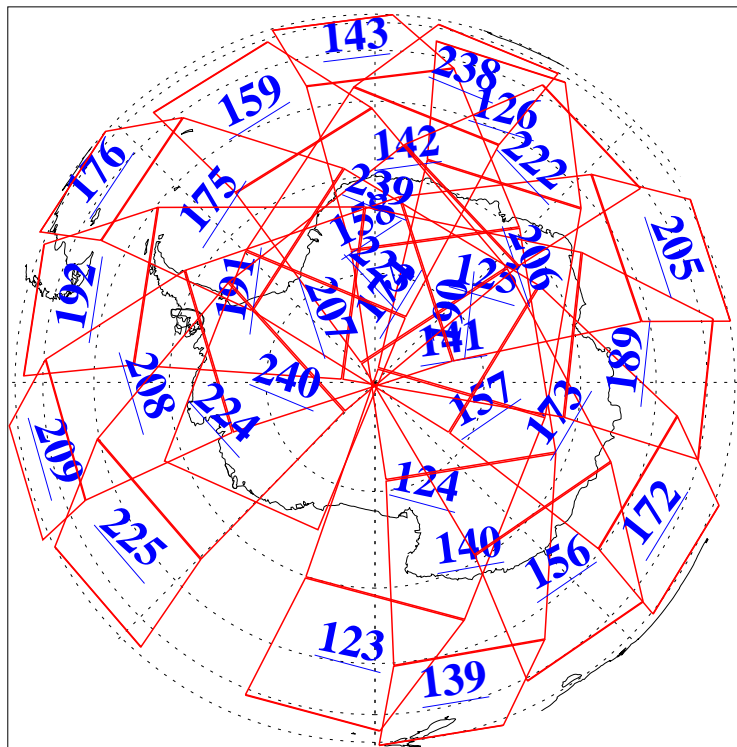

L1B Availability
AMSU Granules: 240
HSB Granules: 0
AIRS Granules: 240

20 Apr 2008
DoY 111
Aqua Day 2178
Granules: 1 to 120

Granules: 121 to 240

Legend: AMSU Available, HSB Available, AIRS Available

L1B Availability
AMSU Granules: 240
HSB Granules: 0
AIRS Granules: 240

20 Apr 2008
DoY 111
Aqua Day 2178

Ascending Granules

Descending Granules

Legend: AMSU Available, HSB Available, AIRS Available

L1B Availability
AMSU Granules: 240
HSB Granules: 0
AIRS Granules: 240

20 Apr 2008
DoY 111
Aqua Day 2178

Northern Hemisphere Granules

Southern Hemisphere Granules

Legend: AMSU Available, HSB Available, AIRS Available