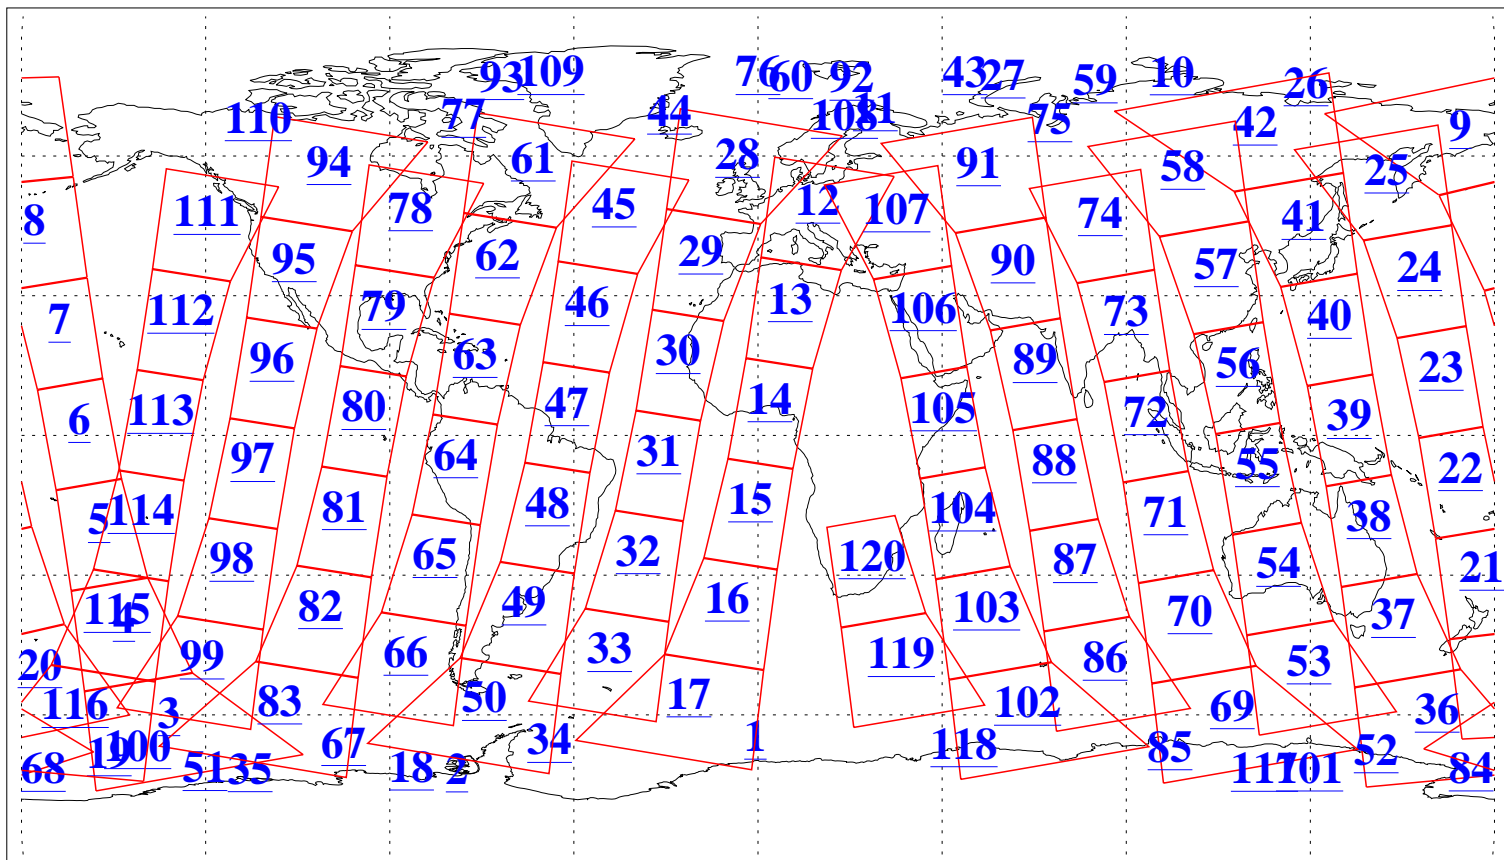

L1B Availability
AMSU Granules: 240
HSB Granules: 0
AIRS Granules: 240

19 Apr 2008
DoY 110
Aqua Day 2177
Granules: 1 to 120

Granules: 121 to 240

Legend: AMSU Available, HSB Available, AIRS Available

L1B Availability
AMSU Granules: 240
HSB Granules: 0
AIRS Granules: 240

19 Apr 2008
DoY 110
Aqua Day 2177
Ascending Granules

Descending Granules

Legend: AMSU Available, HSB Available, AIRS Available

L1B Availability
 AMSU Granules: 240
 HSB Granules: 0
 AIRS Granules: 240

19 Apr 2008
 DoY 110
 Aqua Day 2177

Northern Hemisphere Granules

Southern Hemisphere Granules

Legend: AMSU Available, HSB Available, AIRS Available