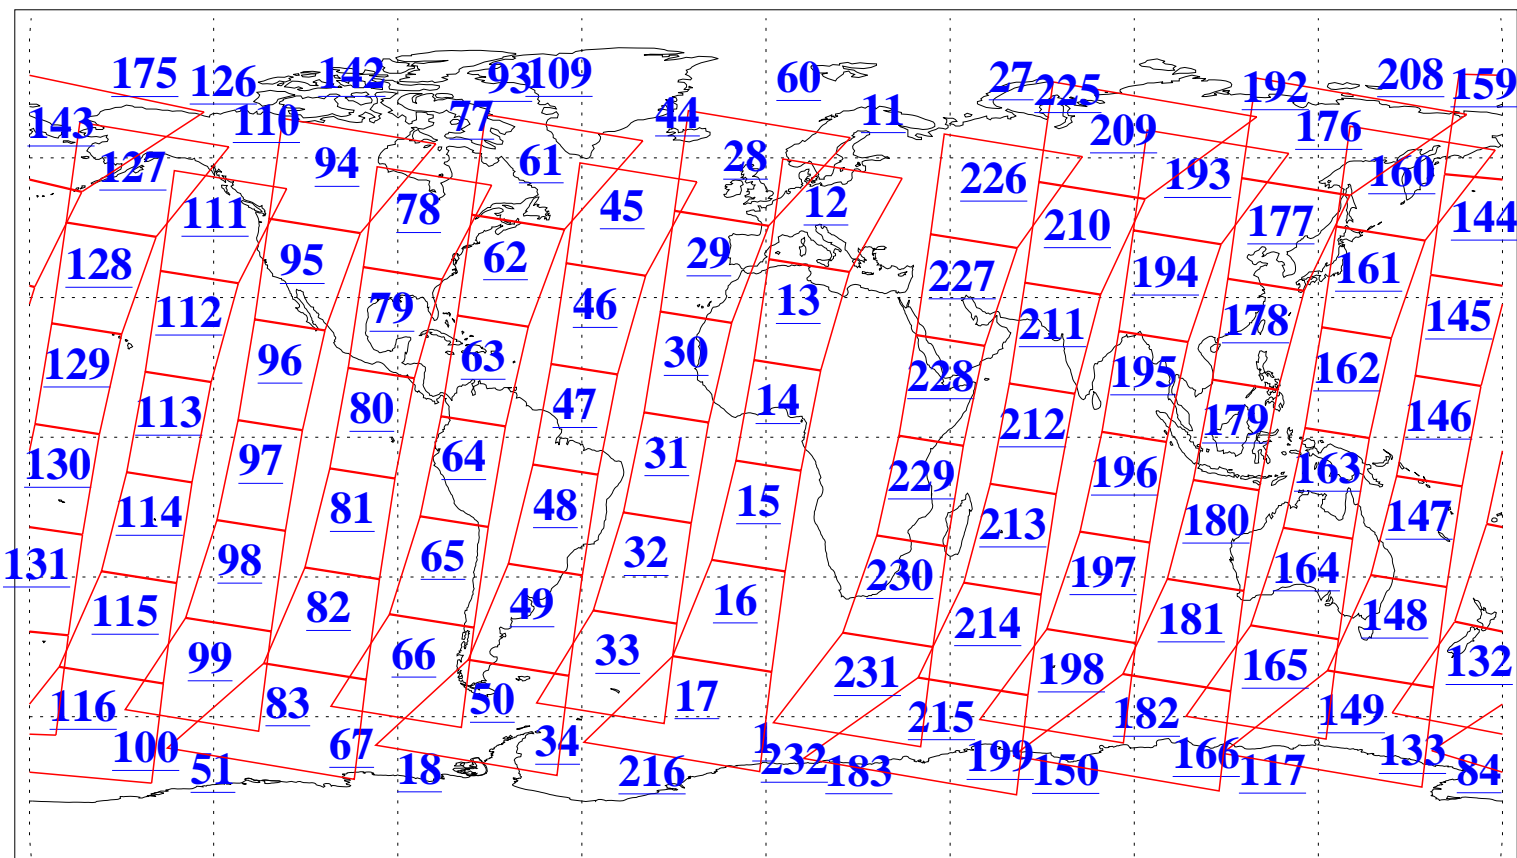

L1B Availability
AMSU Granules: 240
HSB Granules: 0
AIRS Granules: 240

19 Apr 2008
DoY 110
Aqua Day 2177
Granules: 1 to 120

Granules: 121 to 240

Legend: AMSU Available, HSB Available, AIRS Available

L1B Availability
AMSU Granules: 240
HSB Granules: 0
AIRS Granules: 240

19 Apr 2008
DoY 110
Aqua Day 2177
Ascending Granules

Descending Granules

Legend: AMSU Available, HSB Available, AIRS Available

L1B Availability
 AMSU Granules: 240
 HSB Granules: 0
 AIRS Granules: 240

19 Apr 2008
 DoY 110
 Aqua Day 2177

Northern Hemisphere Granules

Southern Hemisphere Granules

Legend: AMSU Available, HSB Available, AIRS Available