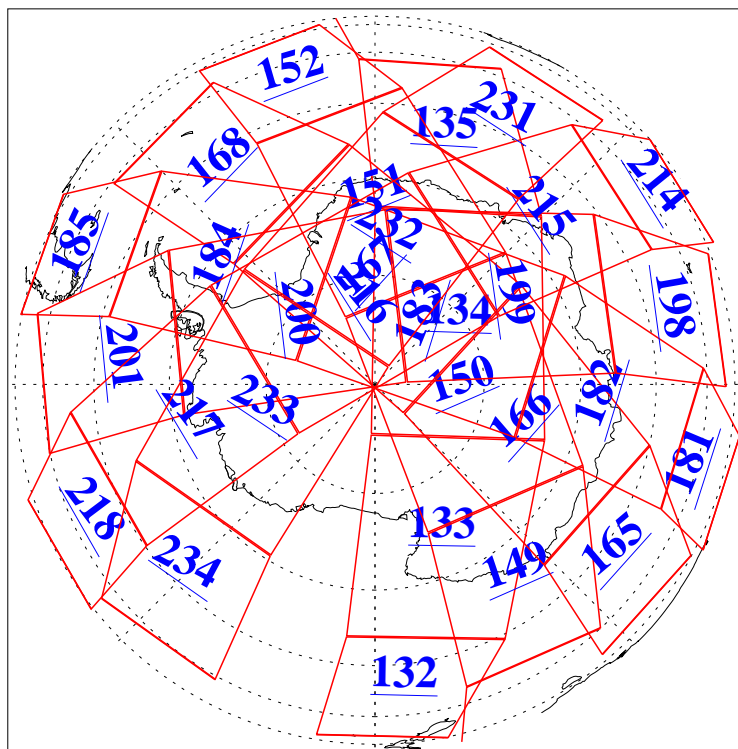

L1B Availability
AMSU Granules: 240
HSB Granules: 0
AIRS Granules: 240

19 Apr 2008
DoY 110
Aqua Day 2177
Granules: 1 to 120

Granules: 121 to 240

Legend: AMSU Available, HSB Available, AIRS Available

L1B Availability
AMSU Granules: 240
HSB Granules: 0
AIRS Granules: 240

19 Apr 2008
DoY 110
Aqua Day 2177
Ascending Granules

Descending Granules

Legend: AMSU Available, HSB Available, AIRS Available

L1B Availability
 AMSU Granules: 240
 HSB Granules: 0
 AIRS Granules: 240

19 Apr 2008
 DoY 110
 Aqua Day 2177

Northern Hemisphere Granules

Southern Hemisphere Granules

Legend: AMSU Available, HSB Available, AIRS Available