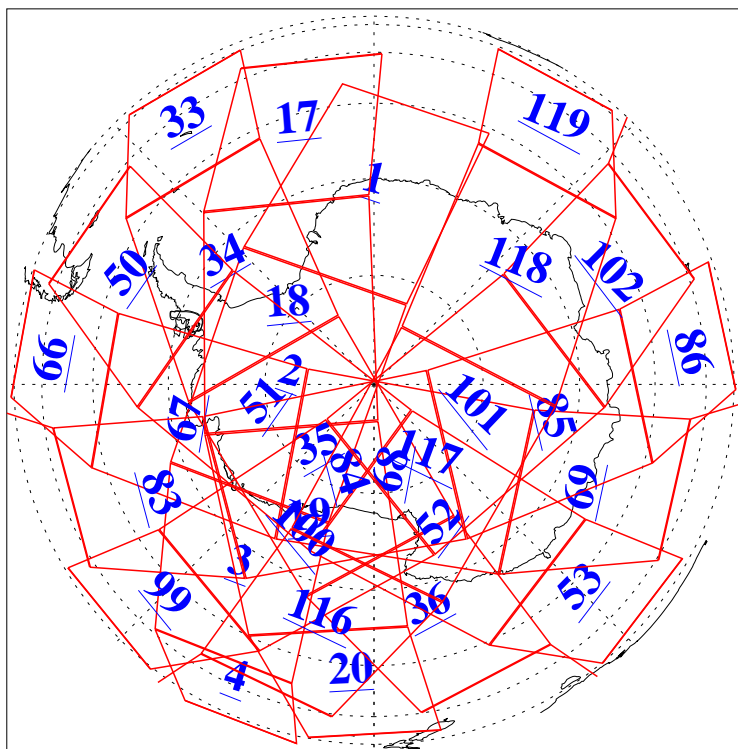

L1B Availability
AMSU Granules: 240
HSB Granules: 0
AIRS Granules: 240

19 Apr 2008
DoY 110
Aqua Day 2177
Granules: 1 to 120

Granules: 121 to 240

Legend: AMSU Available, HSB Available, AIRS Available

L1B Availability
AMSU Granules: 240
HSB Granules: 0
AIRS Granules: 240

19 Apr 2008
DoY 110
Aqua Day 2177
Ascending Granules

Descending Granules

Legend: AMSU Available, HSB Available, AIRS Available

L1B Availability
 AMSU Granules: 240
 HSB Granules: 0
 AIRS Granules: 240

19 Apr 2008
 DoY 110
 Aqua Day 2177

Northern Hemisphere Granules

Southern Hemisphere Granules

Legend: AMSU Available, HSB Available, AIRS Available