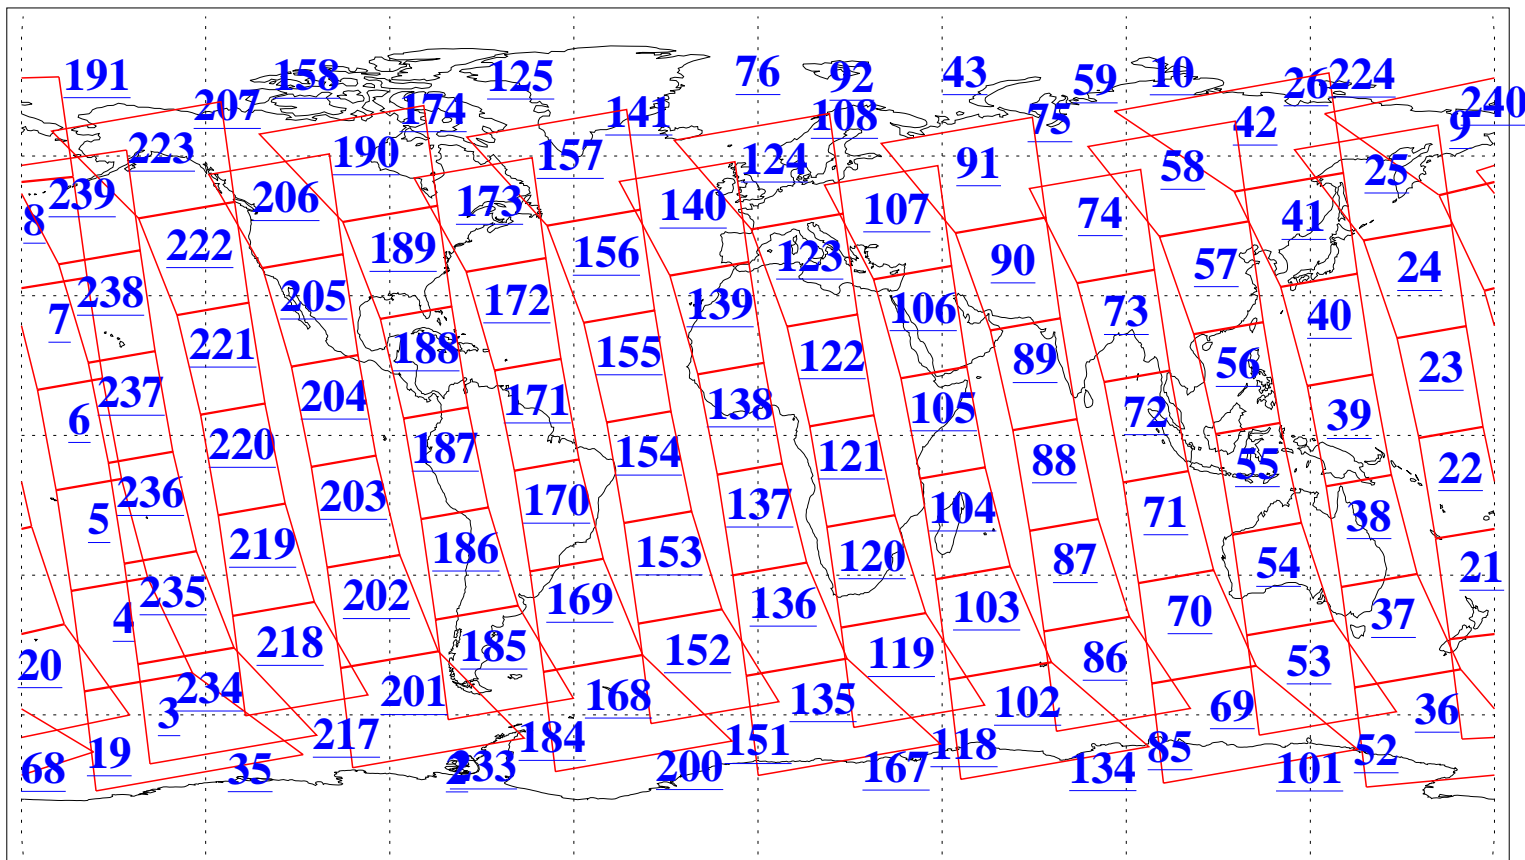

L1B Availability
AMSU Granules: 240
HSB Granules: 0
AIRS Granules: 240

19 Apr 2008
DoY 110
Aqua Day 2177
Granules: 1 to 120

Granules: 121 to 240

Legend: AMSU Available, HSB Available, AIRS Available

L1B Availability
AMSU Granules: 240
HSB Granules: 0
AIRS Granules: 240

19 Apr 2008
DoY 110
Aqua Day 2177
Ascending Granules

Descending Granules

Legend: AMSU Available, HSB Available, AIRS Available

L1B Availability
 AMSU Granules: 240
 HSB Granules: 0
 AIRS Granules: 240

19 Apr 2008
 DoY 110
 Aqua Day 2177

Northern Hemisphere Granules

Southern Hemisphere Granules

Legend: AMSU Available, HSB Available, AIRS Available