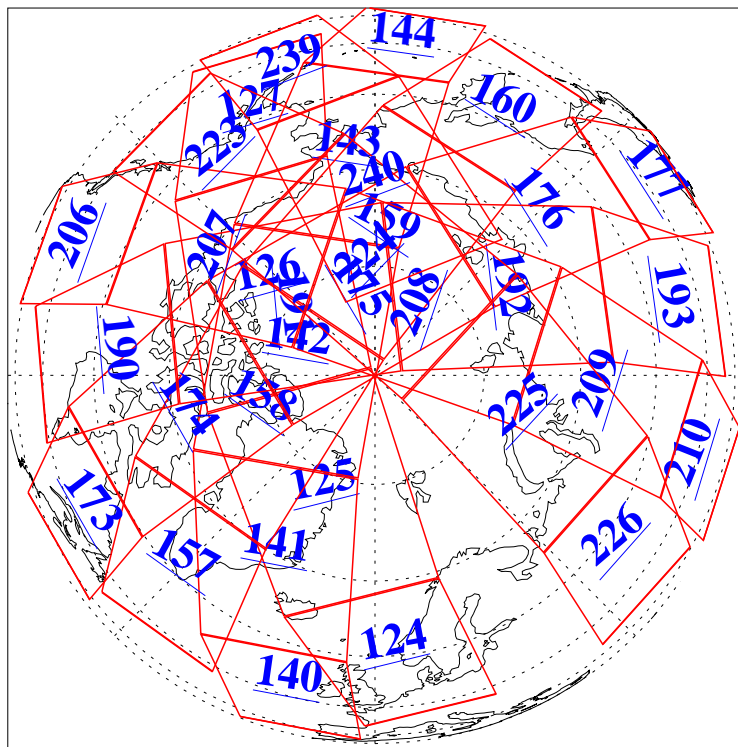

L1B Availability
AMSU Granules: 240
HSB Granules: 0
AIRS Granules: 240

19 Apr 2008
DoY 110
Aqua Day 2177
Granules: 1 to 120

Granules: 121 to 240

Legend: AMSU Available, HSB Available, AIRS Available

L1B Availability
AMSU Granules: 240
HSB Granules: 0
AIRS Granules: 240

19 Apr 2008
DoY 110
Aqua Day 2177
Ascending Granules

Descending Granules

Legend: AMSU Available, HSB Available, AIRS Available

L1B Availability
 AMSU Granules: 240
 HSB Granules: 0
 AIRS Granules: 240

19 Apr 2008
 DoY 110
 Aqua Day 2177

Northern Hemisphere Granules

Southern Hemisphere Granules

Legend: AMSU Available, HSB Available, AIRS Available