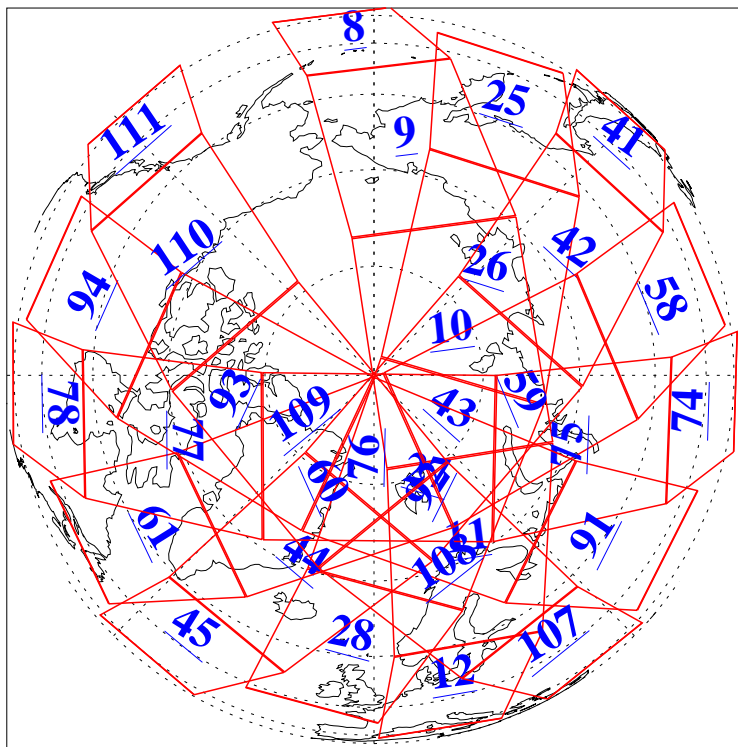

L1B Availability
AMSU Granules: 240
HSB Granules: 0
AIRS Granules: 240

19 Apr 2008
DoY 110
Aqua Day 2177
Granules: 1 to 120

Granules: 121 to 240

Legend: AMSU Available, HSB Available, AIRS Available

L1B Availability
AMSU Granules: 240
HSB Granules: 0
AIRS Granules: 240

19 Apr 2008
DoY 110
Aqua Day 2177
Ascending Granules

Descending Granules

Legend: AMSU Available, HSB Available, AIRS Available

L1B Availability
 AMSU Granules: 240
 HSB Granules: 0
 AIRS Granules: 240

19 Apr 2008
 DoY 110
 Aqua Day 2177

Northern Hemisphere Granules

Southern Hemisphere Granules

Legend: AMSU Available, HSB Available, AIRS Available