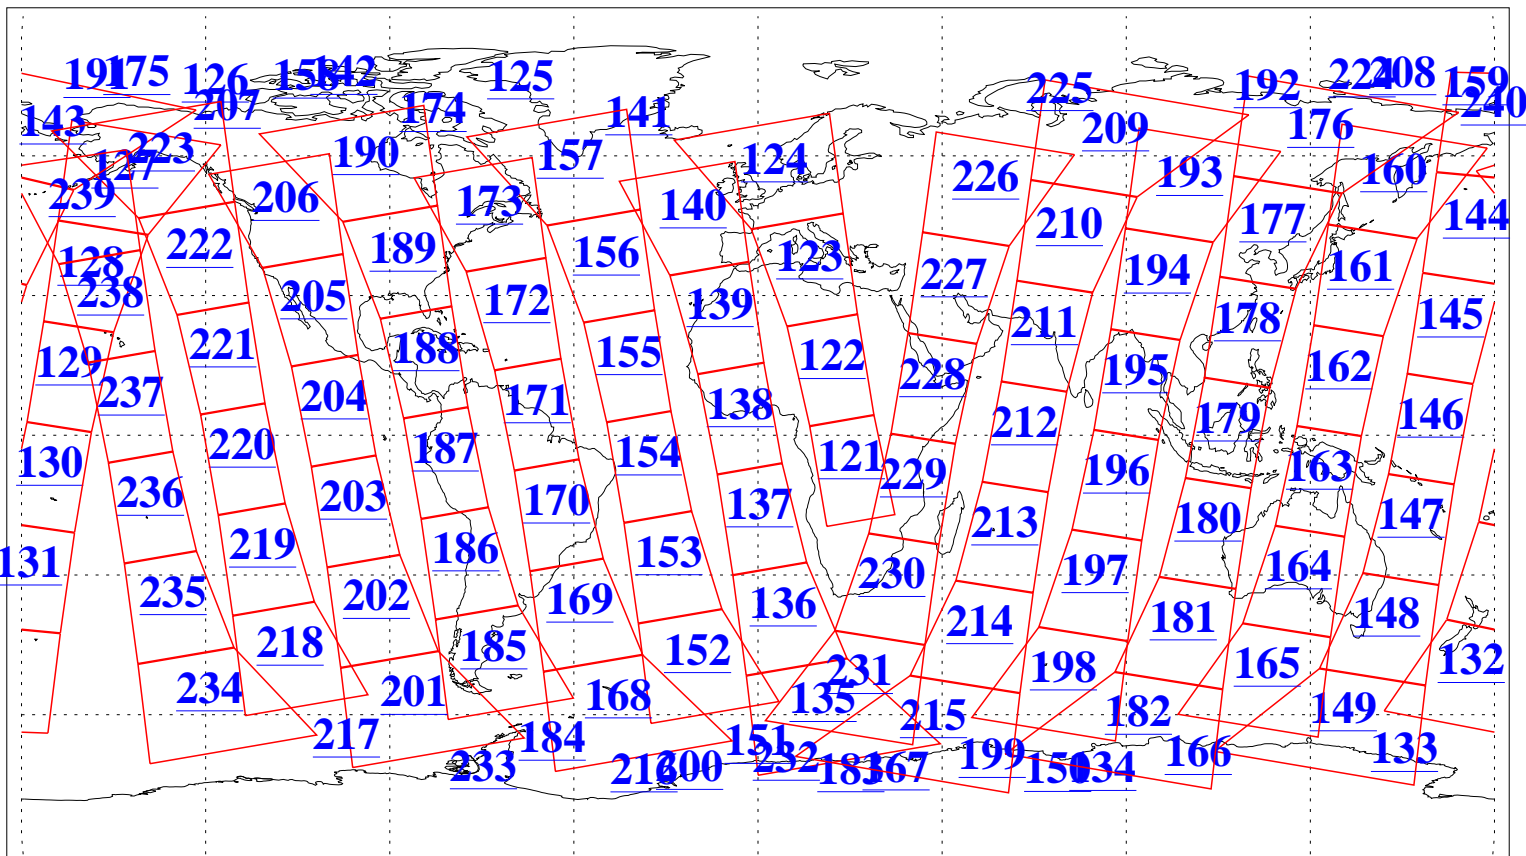

L1B Availability
AMSU Granules: 240
HSB Granules: 0
AIRS Granules: 240

19 Apr 2008
DoY 110
Aqua Day 2177
Granules: 1 to 120

Granules: 121 to 240

Legend: AMSU Available, HSB Available, AIRS Available

L1B Availability
AMSU Granules: 240
HSB Granules: 0
AIRS Granules: 240

19 Apr 2008
DoY 110
Aqua Day 2177
Ascending Granules

Descending Granules

Legend: AMSU Available, HSB Available, AIRS Available

L1B Availability
 AMSU Granules: 240
 HSB Granules: 0
 AIRS Granules: 240

19 Apr 2008
 DoY 110
 Aqua Day 2177

Northern Hemisphere Granules

Southern Hemisphere Granules

Legend: AMSU Available, HSB Available, AIRS Available