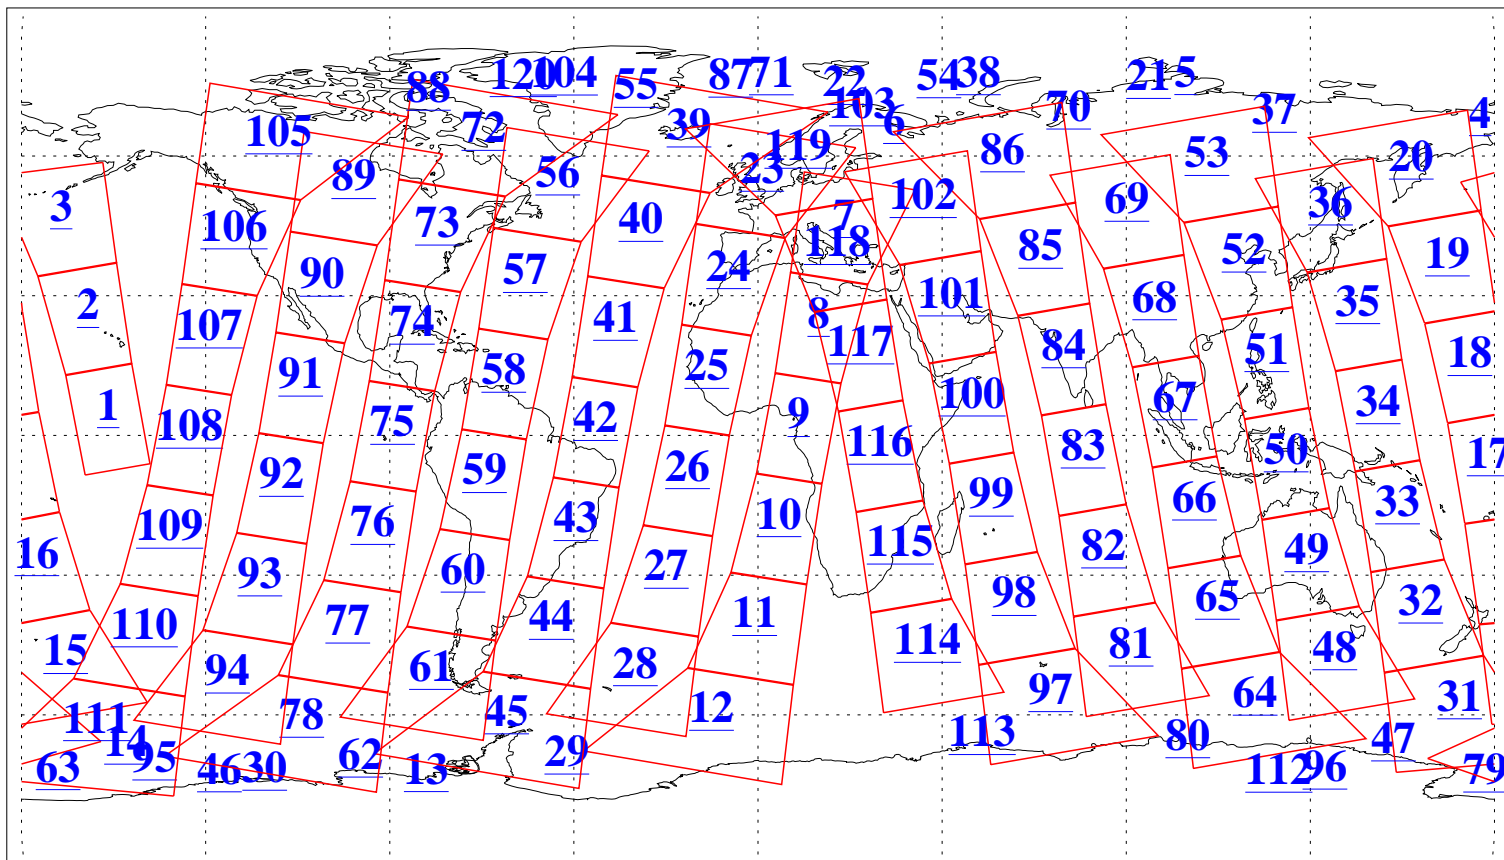

L1B Availability
AMSU Granules: 240
HSB Granules: 0
AIRS Granules: 240

16 Apr 2008
DoY 107
Aqua Day 2174
Granules: 1 to 120

Granules: 121 to 240

Legend: AMSU Available, HSB Available, AIRS Available

L1B Availability
AMSU Granules: 240
HSB Granules: 0
AIRS Granules: 240

16 Apr 2008
DoY 107
Aqua Day 2174
Ascending Granules

Descending Granules

Legend: AMSU Available, HSB Available, AIRS Available

L1B Availability
 AMSU Granules: 240
 HSB Granules: 0
 AIRS Granules: 240

16 Apr 2008
 DoY 107
 Aqua Day 2174

Northern Hemisphere Granules

Southern Hemisphere Granules

Legend: AMSU Available, HSB Available, AIRS Available