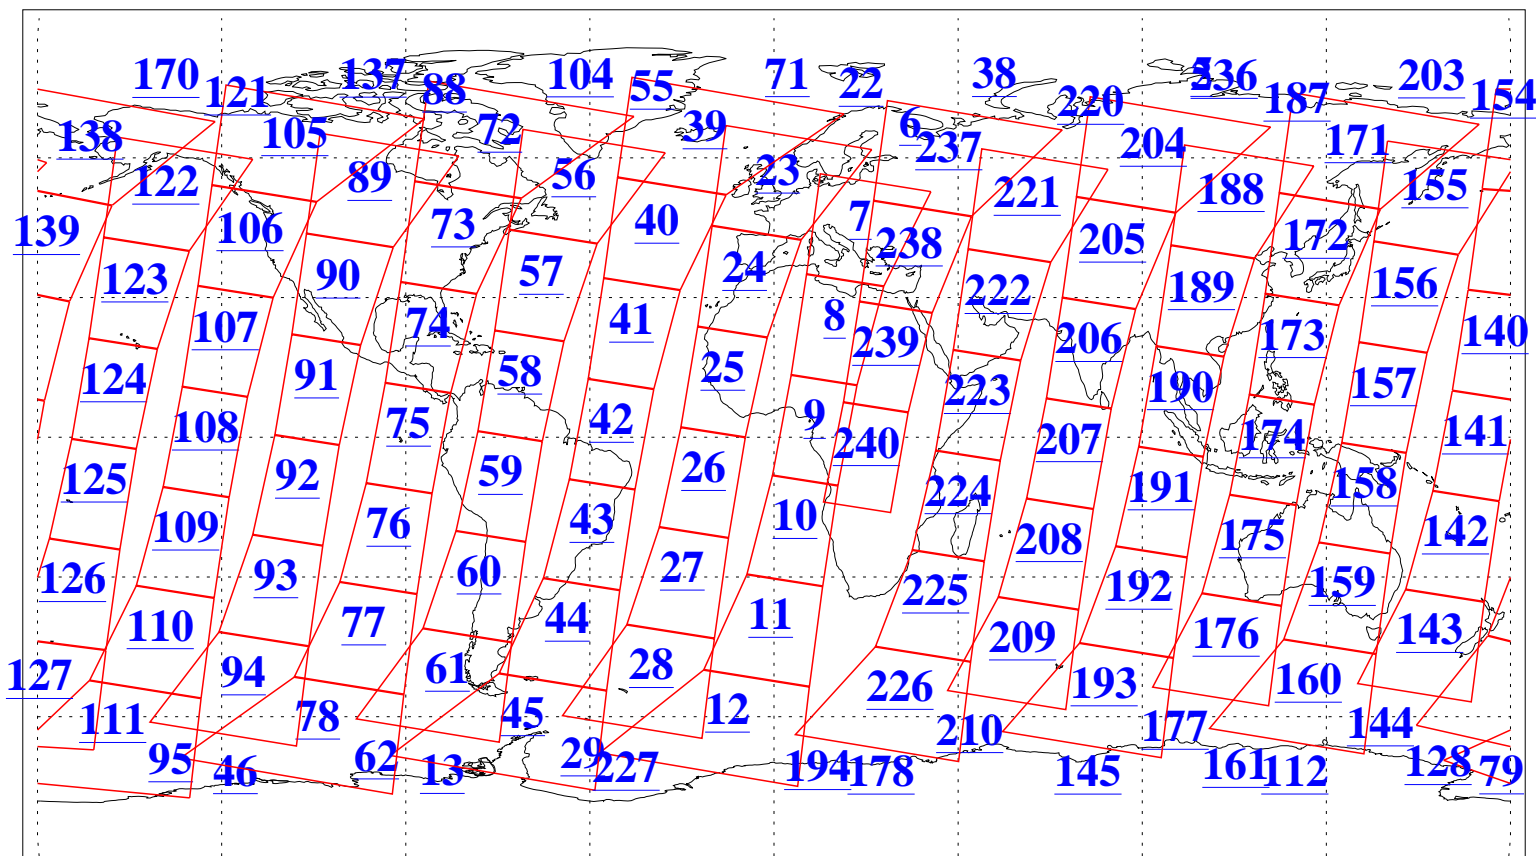

L1B Availability
AMSU Granules: 240
HSB Granules: 0
AIRS Granules: 240

16 Apr 2008
DoY 107
Aqua Day 2174
Granules: 1 to 120

Granules: 121 to 240

Legend: AMSU Available, HSB Available, AIRS Available

L1B Availability
AMSU Granules: 240
HSB Granules: 0
AIRS Granules: 240

16 Apr 2008
DoY 107
Aqua Day 2174
Ascending Granules

Descending Granules

Legend: AMSU Available, HSB Available, AIRS Available

L1B Availability
 AMSU Granules: 240
 HSB Granules: 0
 AIRS Granules: 240

16 Apr 2008
 DoY 107
 Aqua Day 2174

Northern Hemisphere Granules

Southern Hemisphere Granules

Legend: AMSU Available, HSB Available, AIRS Available