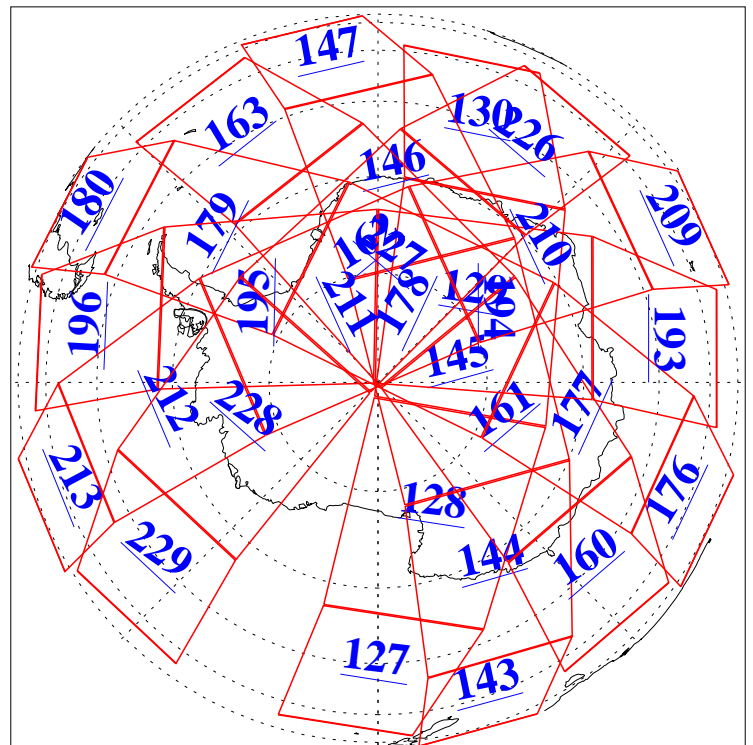

L1B Availability
AMSU Granules: 240
HSB Granules: 0
AIRS Granules: 240

16 Apr 2008
DoY 107
Aqua Day 2174
Granules: 1 to 120

Granules: 121 to 240

Legend: AMSU Available, HSB Available, AIRS Available

L1B Availability
AMSU Granules: 240
HSB Granules: 0
AIRS Granules: 240

16 Apr 2008
DoY 107
Aqua Day 2174
Ascending Granules

Descending Granules

Legend: AMSU Available, HSB Available, AIRS Available

L1B Availability
 AMSU Granules: 240
 HSB Granules: 0
 AIRS Granules: 240

16 Apr 2008
 DoY 107
 Aqua Day 2174

Northern Hemisphere Granules

Southern Hemisphere Granules

Legend: AMSU Available, HSB Available, AIRS Available