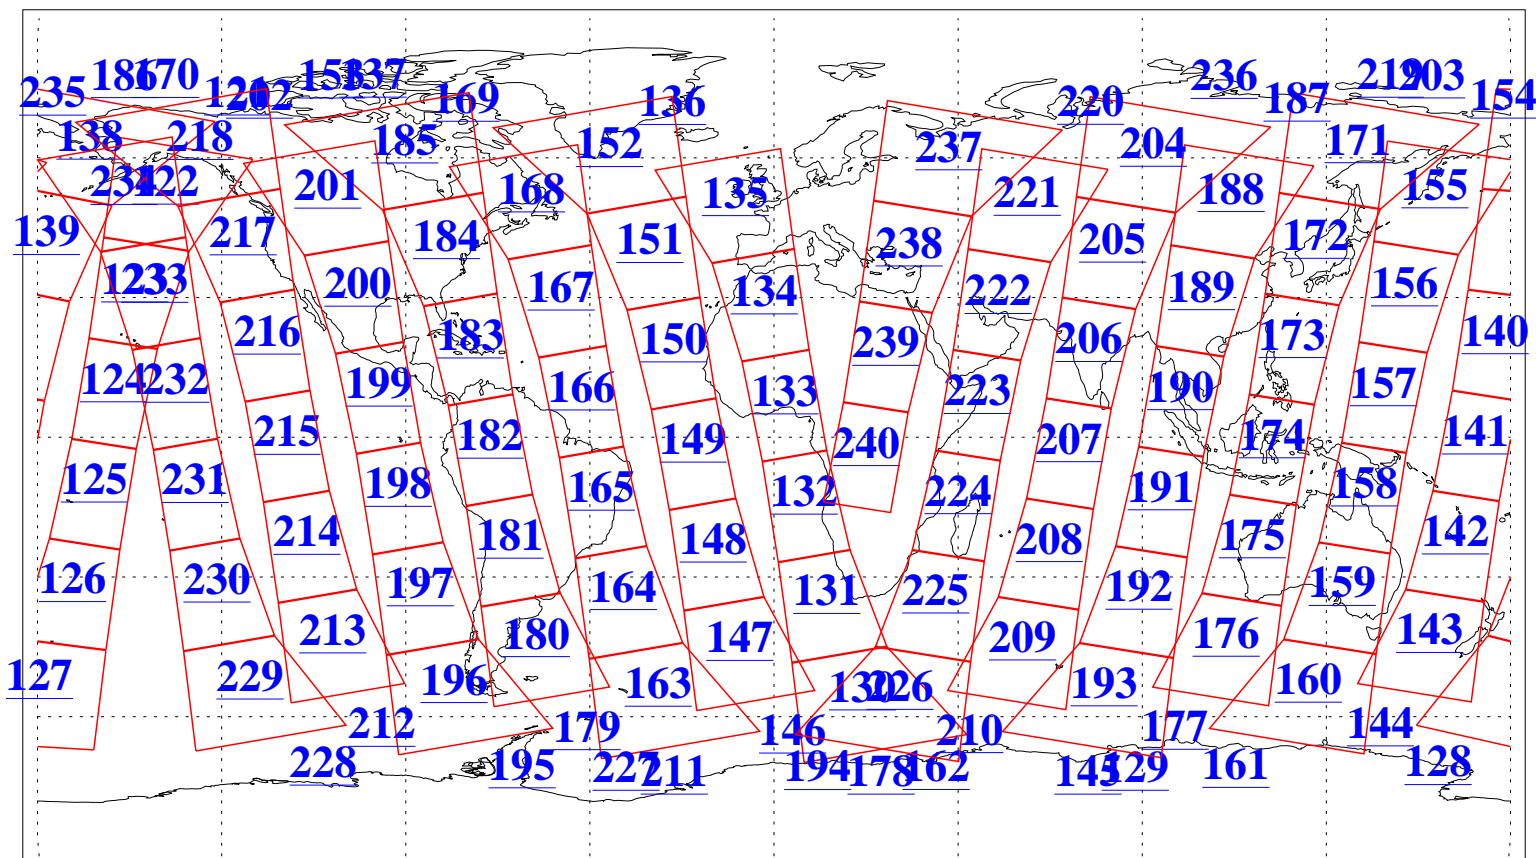

L1B Availability
AMSU Granules: 240
HSB Granules: 0
AIRS Granules: 240

16 Apr 2008
DoY 107
Aqua Day 2174
Granules: 1 to 120

Granules: 121 to 240

Legend: AMSU Available, HSB Available, AIRS Available

L1B Availability
AMSU Granules: 240
HSB Granules: 0
AIRS Granules: 240

16 Apr 2008
DoY 107
Aqua Day 2174
Ascending Granules

Descending Granules

Legend: AMSU Available, HSB Available, AIRS Available

L1B Availability
 AMSU Granules: 240
 HSB Granules: 0
 AIRS Granules: 240

16 Apr 2008
 DoY 107
 Aqua Day 2174

Northern Hemisphere Granules

Southern Hemisphere Granules

Legend: AMSU Available, HSB Available, AIRS Available