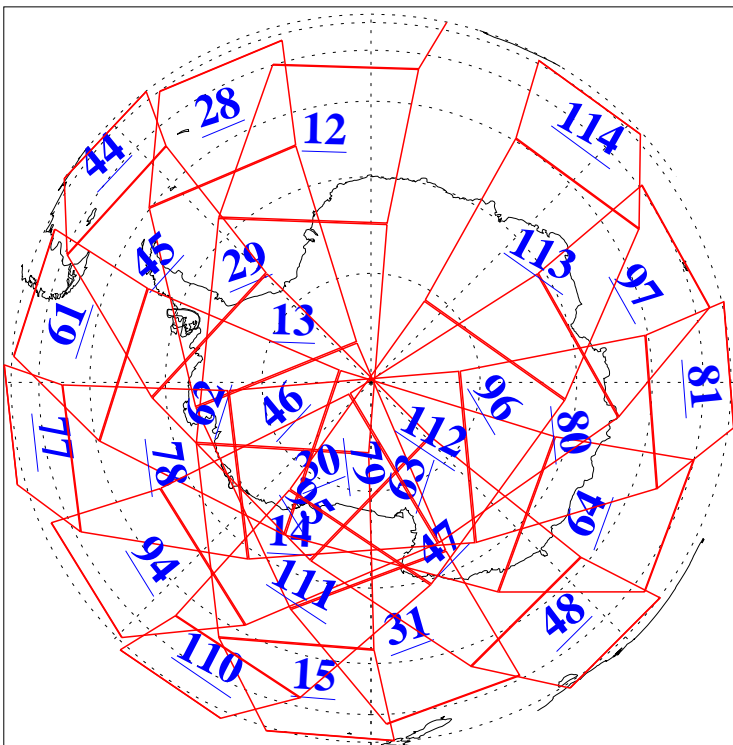

L1B Availability
AMSU Granules: 240
HSB Granules: 0
AIRS Granules: 240

16 Apr 2008
DoY 107
Aqua Day 2174
Granules: 1 to 120

Granules: 121 to 240

Legend: AMSU Available, HSB Available, AIRS Available

L1B Availability
AMSU Granules: 240
HSB Granules: 0
AIRS Granules: 240

16 Apr 2008
DoY 107
Aqua Day 2174
Ascending Granules

Descending Granules

Legend: AMSU Available, HSB Available, AIRS Available

L1B Availability
 AMSU Granules: 240
 HSB Granules: 0
 AIRS Granules: 240

16 Apr 2008
 DoY 107
 Aqua Day 2174

Northern Hemisphere Granules

Southern Hemisphere Granules

Legend: AMSU Available, HSB Available, AIRS Available