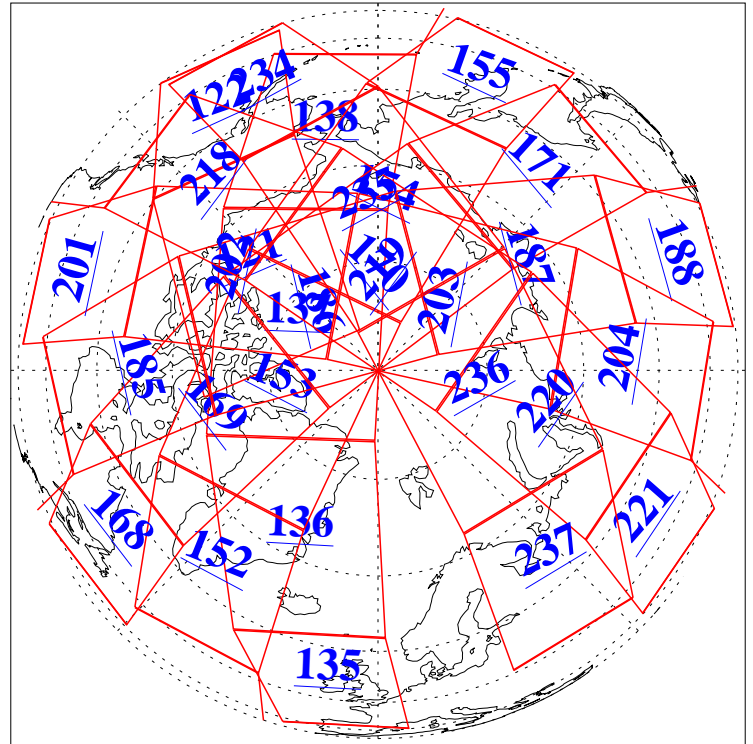

L1B Availability
AMSU Granules: 240
HSB Granules: 0
AIRS Granules: 240

16 Apr 2008
DoY 107
Aqua Day 2174
Granules: 1 to 120

Granules: 121 to 240

Legend: AMSU Available, HSB Available, AIRS Available

L1B Availability
AMSU Granules: 240
HSB Granules: 0
AIRS Granules: 240

16 Apr 2008
DoY 107
Aqua Day 2174
Ascending Granules

Descending Granules

Legend: AMSU Available, HSB Available, AIRS Available

L1B Availability
 AMSU Granules: 240
 HSB Granules: 0
 AIRS Granules: 240

16 Apr 2008
 DoY 107
 Aqua Day 2174

Northern Hemisphere Granules

Southern Hemisphere Granules

Legend: AMSU Available, HSB Available, AIRS Available