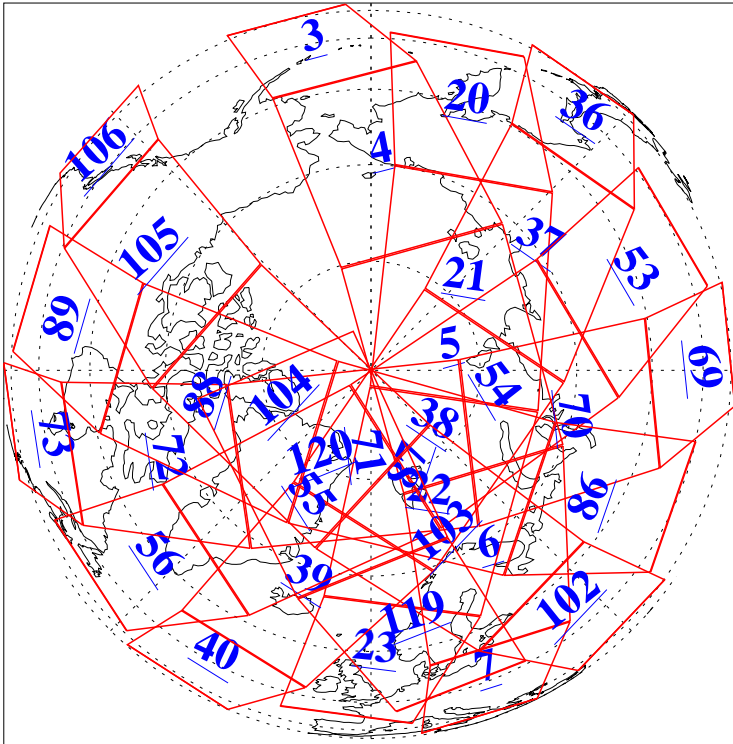

L1B Availability
AMSU Granules: 240
HSB Granules: 0
AIRS Granules: 240

16 Apr 2008
DoY 107
Aqua Day 2174
Granules: 1 to 120

Granules: 121 to 240

Legend: AMSU Available, HSB Available, AIRS Available

L1B Availability
AMSU Granules: 240
HSB Granules: 0
AIRS Granules: 240

16 Apr 2008
DoY 107
Aqua Day 2174
Ascending Granules

Descending Granules

Legend: AMSU Available, HSB Available, AIRS Available

L1B Availability
 AMSU Granules: 240
 HSB Granules: 0
 AIRS Granules: 240

16 Apr 2008
 DoY 107
 Aqua Day 2174

Northern Hemisphere Granules

Southern Hemisphere Granules

Legend: AMSU Available, HSB Available, AIRS Available