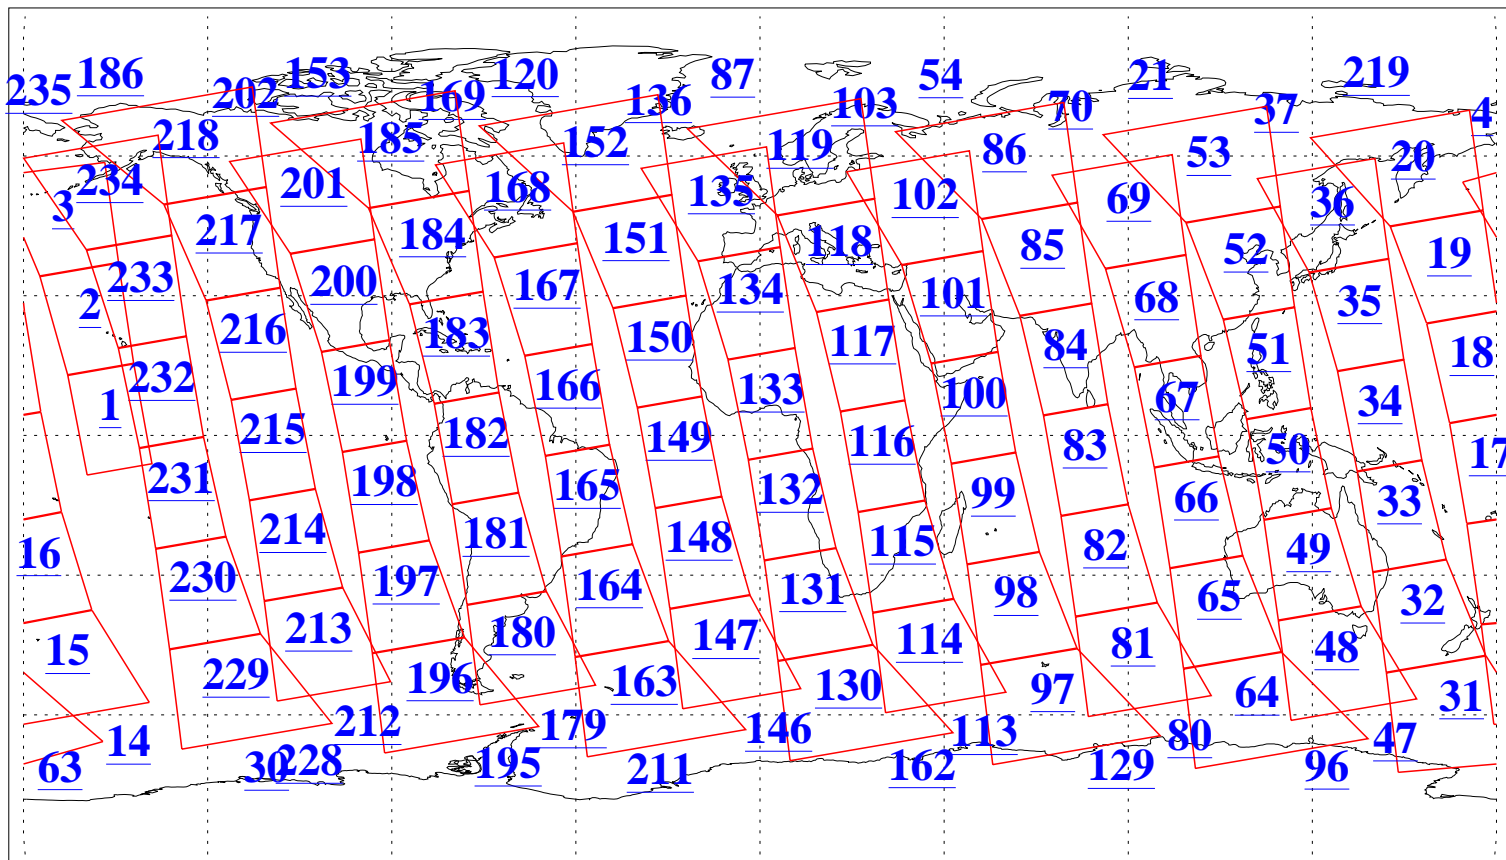

L1B Availability
AMSU Granules: 240
HSB Granules: 0
AIRS Granules: 240

16 Apr 2008
DoY 107
Aqua Day 2174
Granules: 1 to 120

Granules: 121 to 240

Legend: AMSU Available, HSB Available, AIRS Available

L1B Availability
AMSU Granules: 240
HSB Granules: 0
AIRS Granules: 240

16 Apr 2008
DoY 107
Aqua Day 2174
Ascending Granules

Descending Granules

Legend: AMSU Available, HSB Available, AIRS Available

L1B Availability
 AMSU Granules: 240
 HSB Granules: 0
 AIRS Granules: 240

16 Apr 2008
 DoY 107
 Aqua Day 2174

Northern Hemisphere Granules

Southern Hemisphere Granules

Legend: AMSU Available, HSB Available, AIRS Available