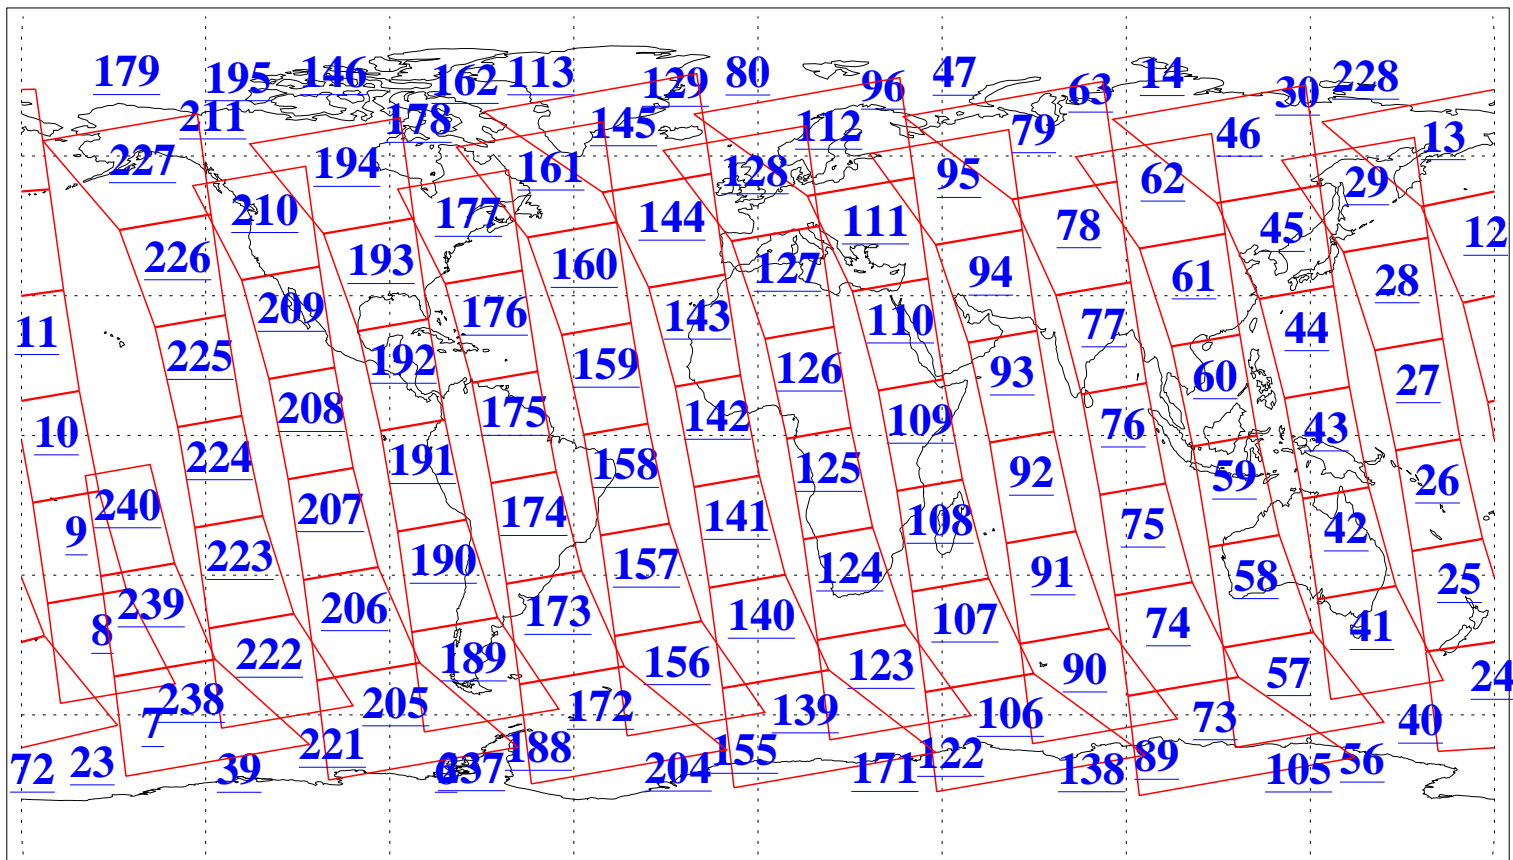

L1B Availability
AMSU Granules: 240
HSB Granules: 0
AIRS Granules: 237

15 Apr 2008
DoY 106
Aqua Day 2173
Granules: 1 to 120

Granules: 121 to 240

Legend: AMSU Available, HSB Available, AIRS Available

L1B Availability
AMSU Granules: 240
HSB Granules: 0
AIRS Granules: 237

15 Apr 2008
DoY 106
Aqua Day 2173

Ascending Granules

Descending Granules

Legend: AMSU Available, HSB Available, AIRS Available

L1B Availability
 AMSU Granules: 240
 HSB Granules: 0
 AIRS Granules: 237

15 Apr 2008
 DoY 106
 Aqua Day 2173