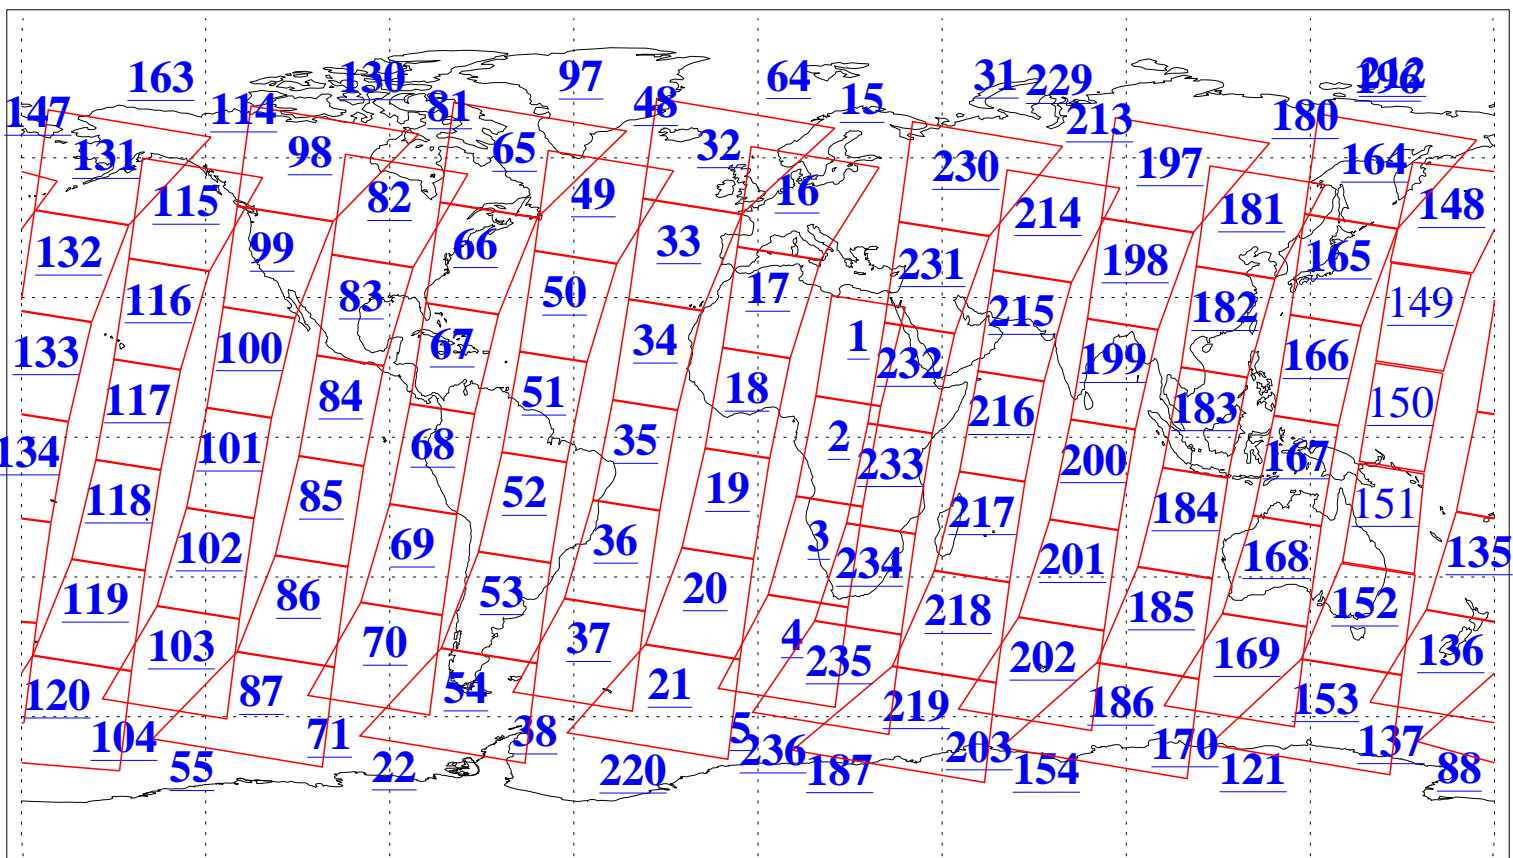

L1B Availability
AMSU Granules: 240
HSB Granules: 0
AIRS Granules: 237

15 Apr 2008
DoY 106
Aqua Day 2173
Granules: 1 to 120

Granules: 121 to 240

Legend: AMSU Available, HSB Available, AIRS Available

L1B Availability
AMSU Granules: 240
HSB Granules: 0
AIRS Granules: 237

15 Apr 2008
DoY 106
Aqua Day 2173

Ascending Granules

Descending Granules

Legend: AMSU Available, HSB Available, AIRS Available

L1B Availability
 AMSU Granules: 240
 HSB Granules: 0
 AIRS Granules: 237

15 Apr 2008
 DoY 106
 Aqua Day 2173