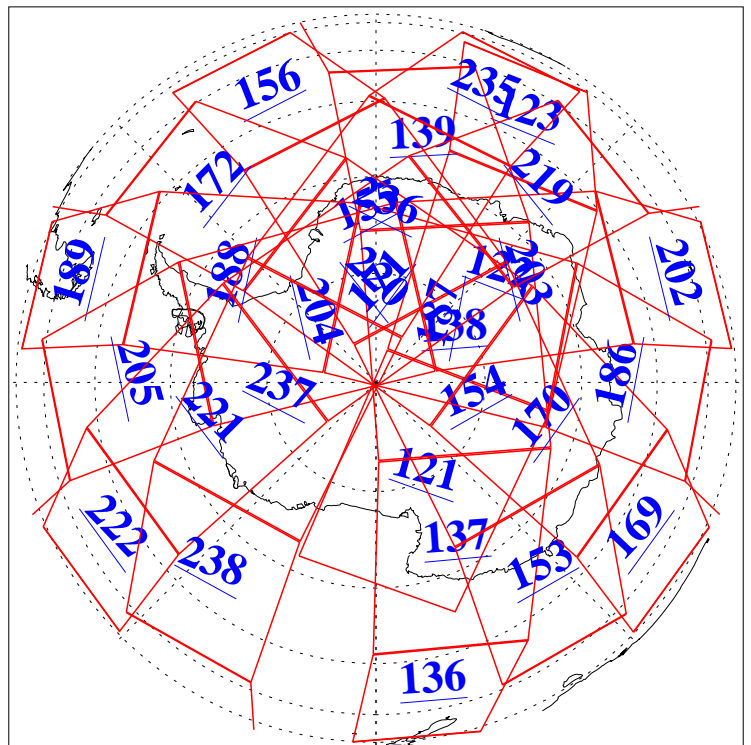

L1B Availability
AMSU Granules: 240
HSB Granules: 0
AIRS Granules: 237

15 Apr 2008
DoY 106
Aqua Day 2173
Granules: 1 to 120

Granules: 121 to 240

Legend: AMSU Available, HSB Available, AIRS Available

L1B Availability
AMSU Granules: 240
HSB Granules: 0
AIRS Granules: 237

15 Apr 2008
DoY 106
Aqua Day 2173

Ascending Granules

Descending Granules

Legend: AMSU Available, HSB Available, AIRS Available

L1B Availability
 AMSU Granules: 240
 HSB Granules: 0
 AIRS Granules: 237

15 Apr 2008
 DoY 106
 Aqua Day 2173

Northern Hemisphere Granules

Southern Hemisphere Granules

Legend: AMSU Available, ~~HSB Available~~, AIRS Available