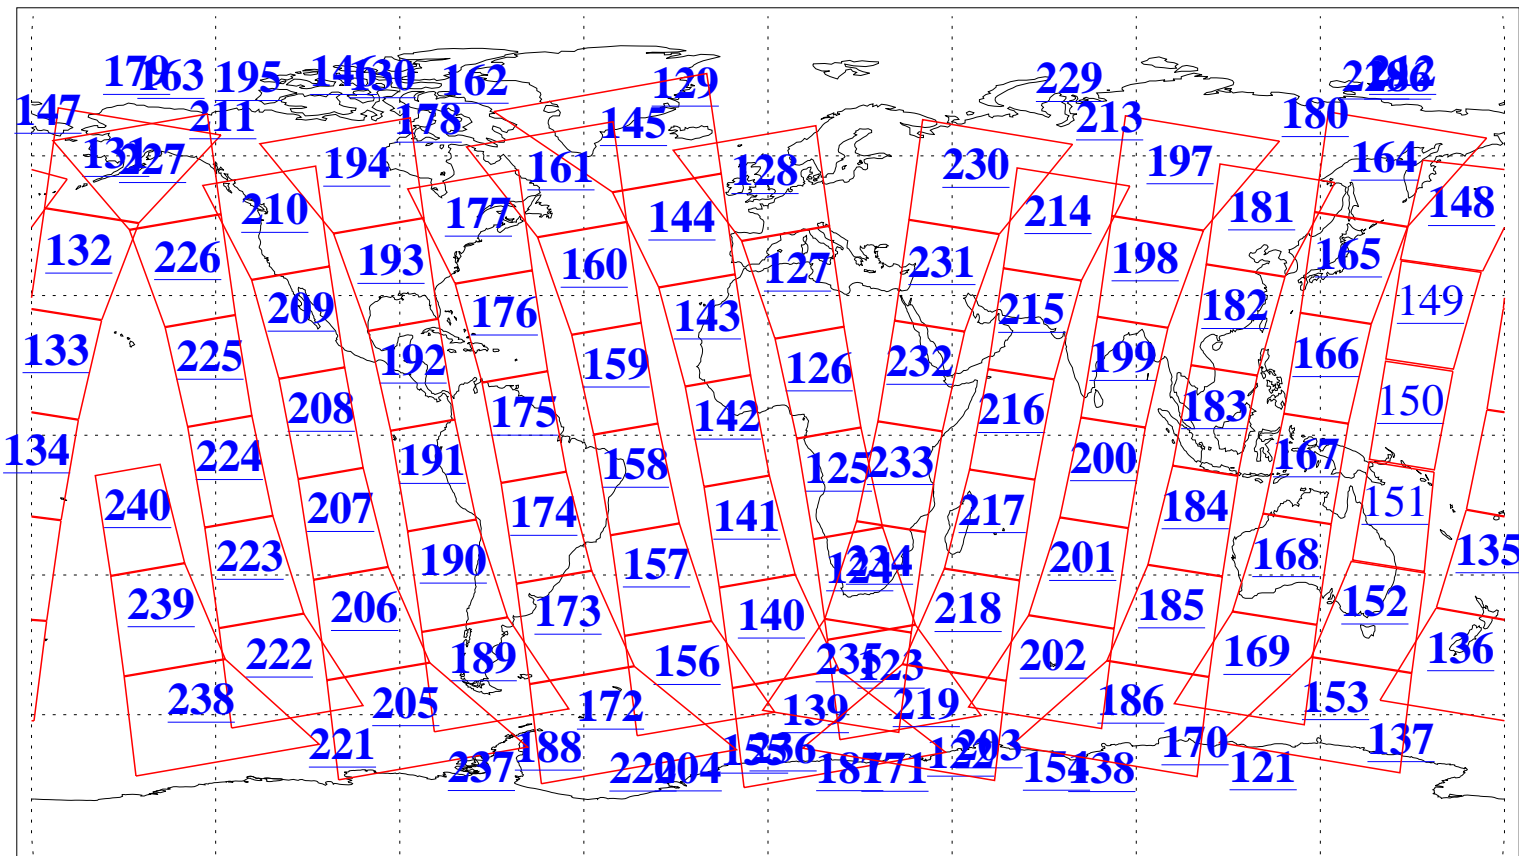

L1B Availability
AMSU Granules: 240
HSB Granules: 0
AIRS Granules: 237

15 Apr 2008
DoY 106
Aqua Day 2173
Granules: 1 to 120

Granules: 121 to 240

Legend: AMSU Available, HSB Available, AIRS Available

L1B Availability
AMSU Granules: 240
HSB Granules: 0
AIRS Granules: 237

15 Apr 2008
DoY 106
Aqua Day 2173

Ascending Granules

Descending Granules

Legend: AMSU Available, HSB Available, AIRS Available

L1B Availability
 AMSU Granules: 240
 HSB Granules: 0
 AIRS Granules: 237

15 Apr 2008
 DoY 106
 Aqua Day 2173