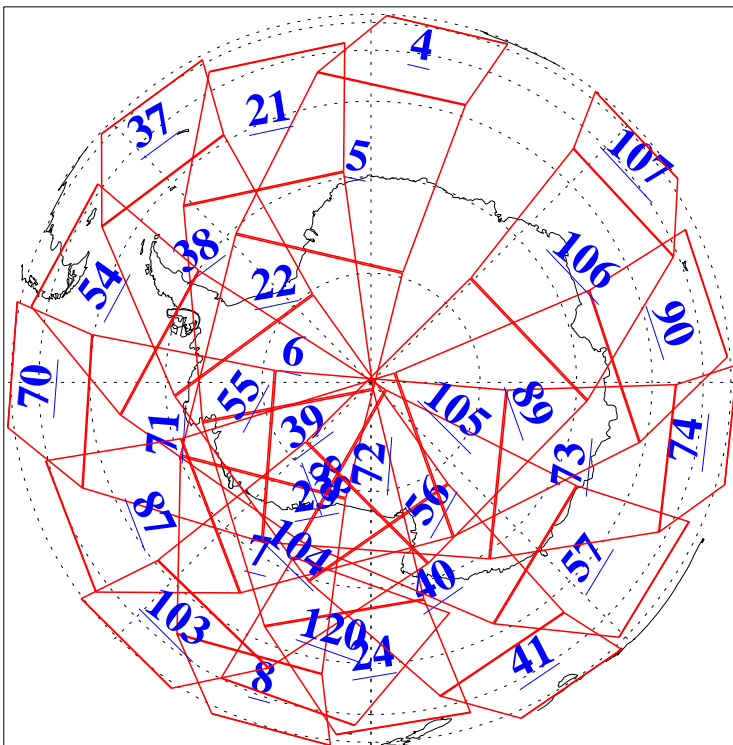

L1B Availability
AMSU Granules: 240
HSB Granules: 0
AIRS Granules: 237

15 Apr 2008
DoY 106
Aqua Day 2173
Granules: 1 to 120

Granules: 121 to 240

Legend: AMSU Available, HSB Available, AIRS Available

L1B Availability
AMSU Granules: 240
HSB Granules: 0
AIRS Granules: 237

15 Apr 2008
DoY 106
Aqua Day 2173

Ascending Granules

Descending Granules

Legend: AMSU Available, HSB Available, AIRS Available

L1B Availability
 AMSU Granules: 240
 HSB Granules: 0
 AIRS Granules: 237

15 Apr 2008
 DoY 106
 Aqua Day 2173

Northern Hemisphere Granules

Southern Hemisphere Granules

Legend: AMSU Available, ~~HSB Available~~, AIRS Available