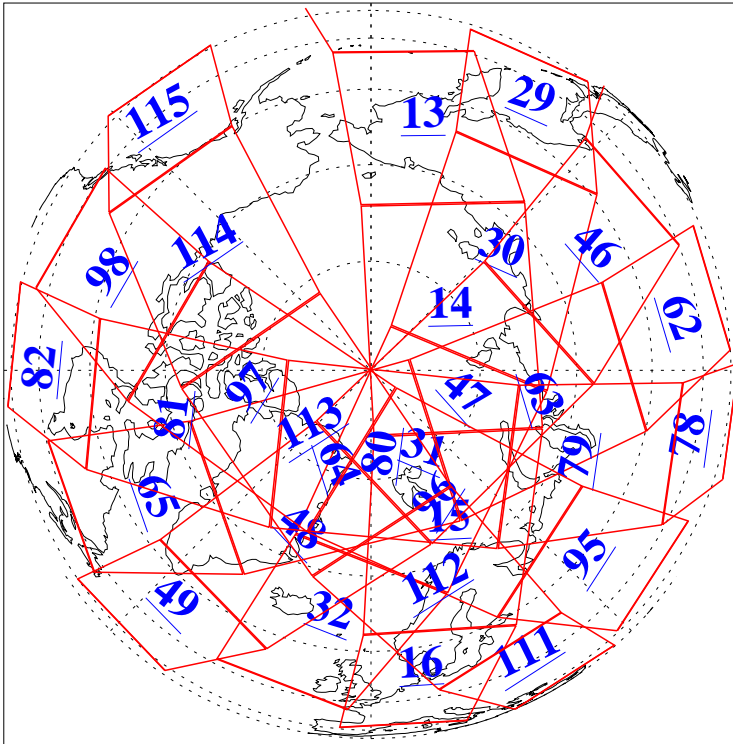

L1B Availability
AMSU Granules: 240
HSB Granules: 0
AIRS Granules: 237

15 Apr 2008
DoY 106
Aqua Day 2173
Granules: 1 to 120

Granules: 121 to 240

Legend: AMSU Available, HSB Available, AIRS Available

L1B Availability
AMSU Granules: 240
HSB Granules: 0
AIRS Granules: 237

15 Apr 2008
DoY 106
Aqua Day 2173

Ascending Granules

Descending Granules

Legend: AMSU Available, HSB Available, AIRS Available

L1B Availability
 AMSU Granules: 240
 HSB Granules: 0
 AIRS Granules: 237

15 Apr 2008
 DoY 106
 Aqua Day 2173

Northern Hemisphere Granules

Southern Hemisphere Granules

Legend: AMSU Available, ~~HSB Available~~, AIRS Available