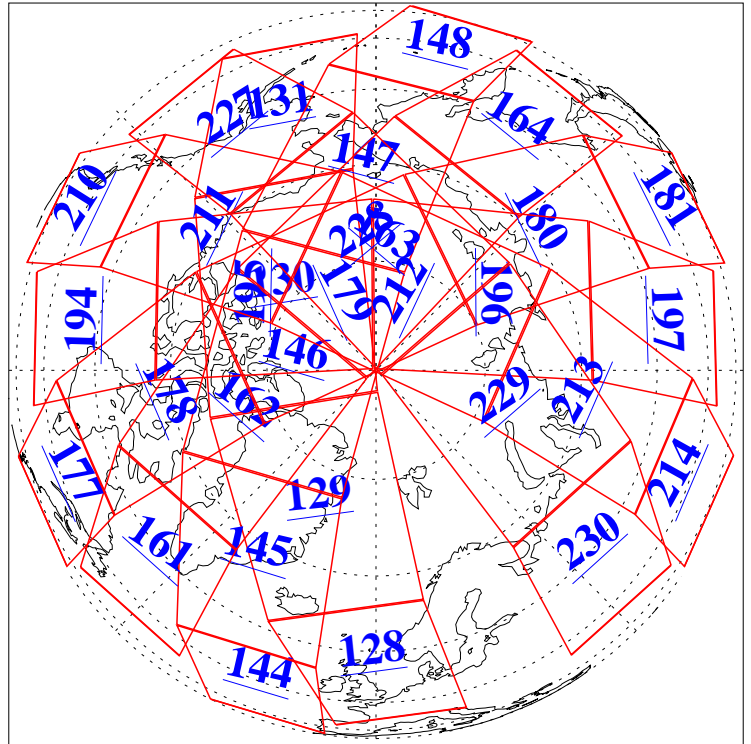

L1B Availability
AMSU Granules: 240
HSB Granules: 0
AIRS Granules: 237

15 Apr 2008
DoY 106
Aqua Day 2173

Northern Hemisphere Granules

Southern Hemisphere Granules