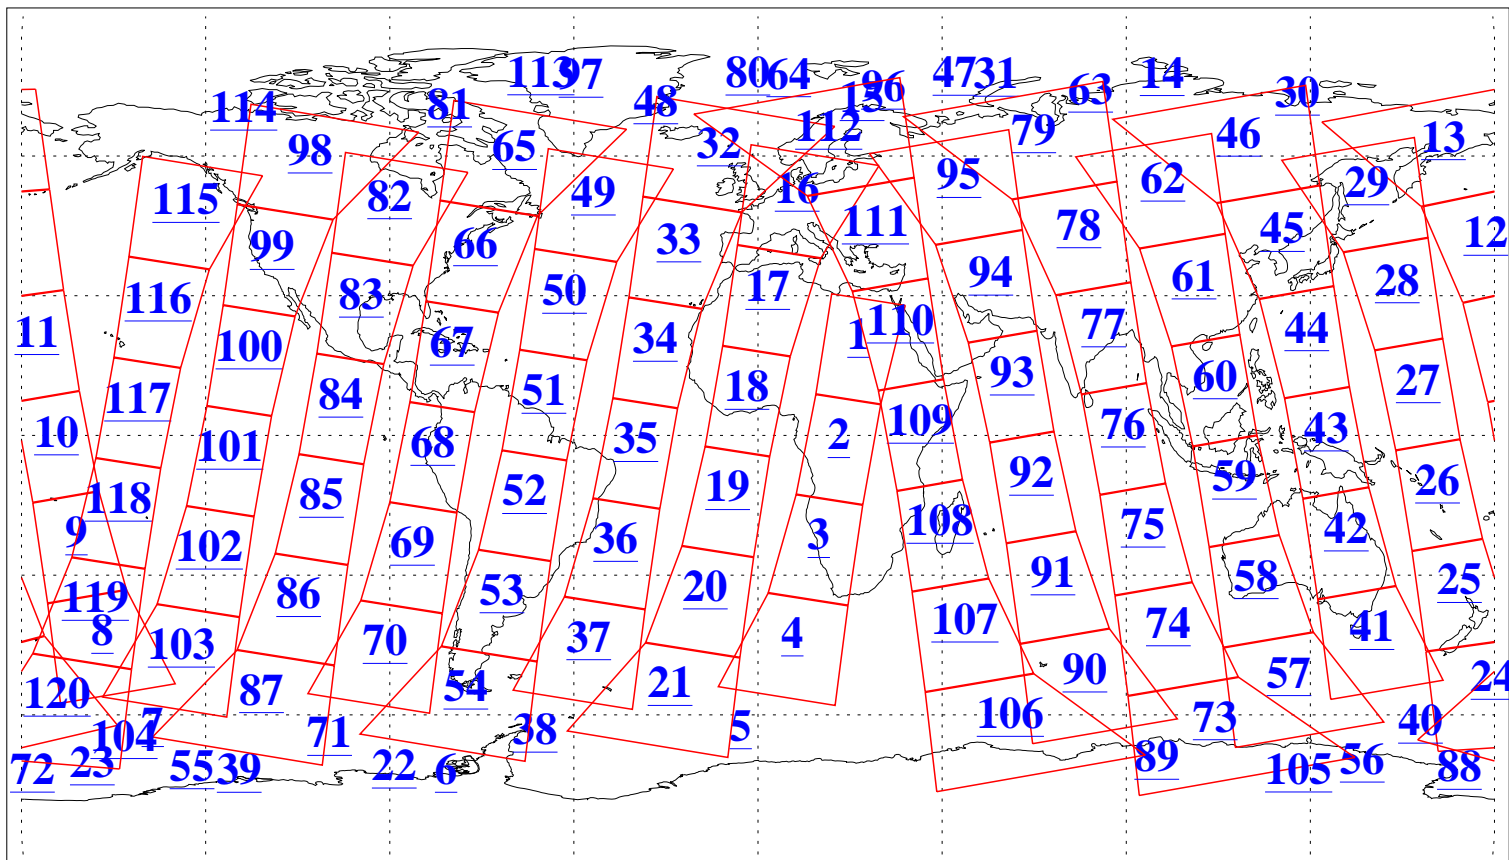

L1B Availability
AMSU Granules: 240
HSB Granules: 0
AIRS Granules: 237

15 Apr 2008
DoY 106
Aqua Day 2173
Granules: 1 to 120

Granules: 121 to 240

Legend: AMSU Available, HSB Available, AIRS Available

L1B Availability
AMSU Granules: 240
HSB Granules: 0
AIRS Granules: 237

15 Apr 2008
DoY 106
Aqua Day 2173

Ascending Granules

Descending Granules

Legend: AMSU Available, HSB Available, AIRS Available

L1B Availability
 AMSU Granules: 240
 HSB Granules: 0
 AIRS Granules: 237

15 Apr 2008
 DoY 106
 Aqua Day 2173

Northern Hemisphere Granules

Southern Hemisphere Granules

Legend: AMSU Available, ~~HSB Available~~, AIRS Available