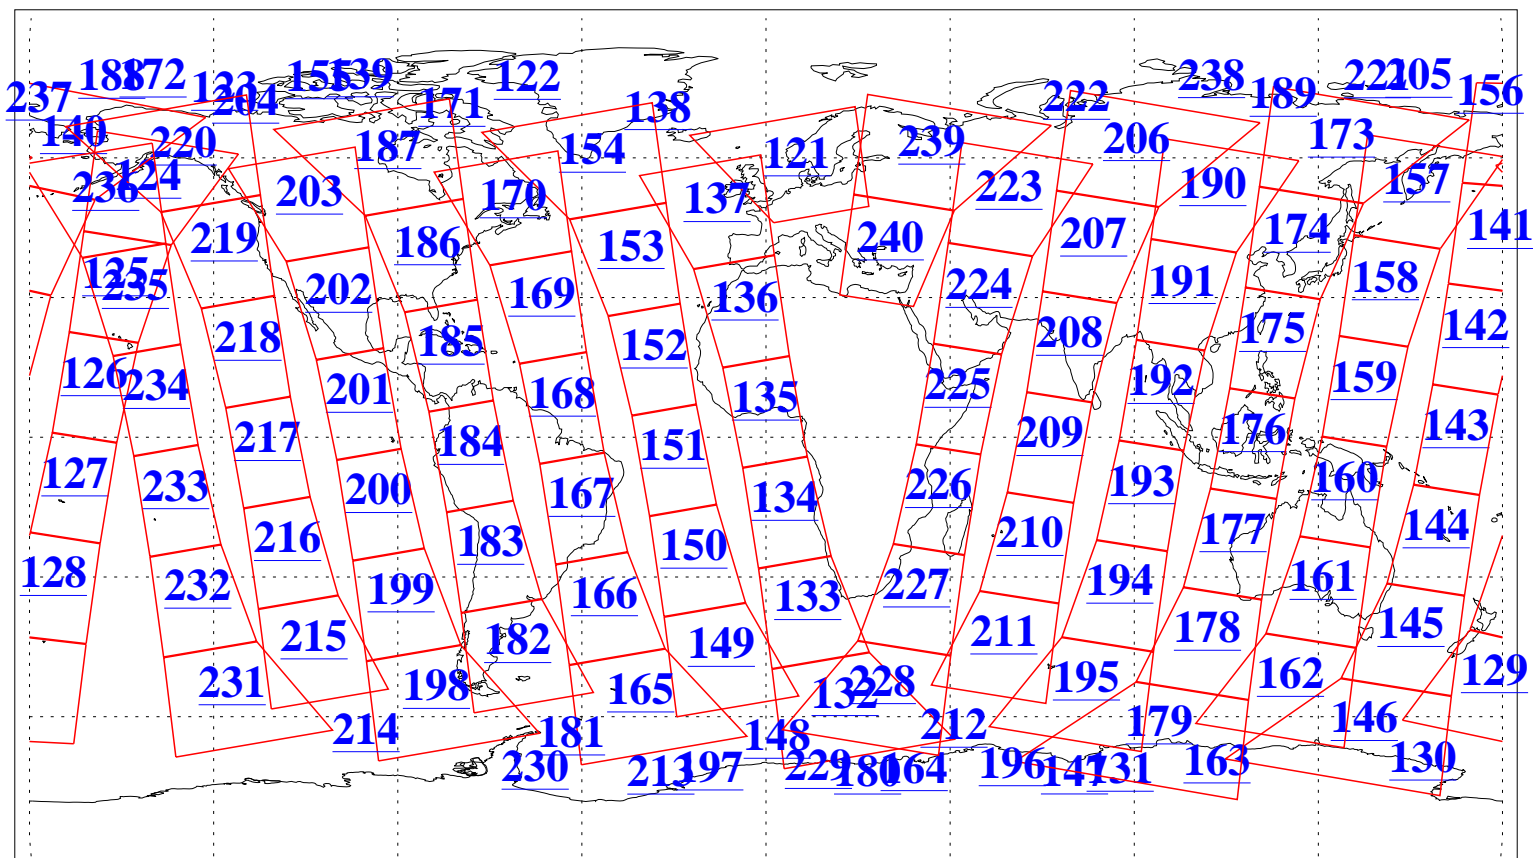

L1B Availability
AMSU Granules: 240
HSB Granules: 0
AIRS Granules: 240

14 Apr 2008
DoY 105
Aqua Day 2172
Granules: 1 to 120

Granules: 121 to 240

Legend: AMSU Available, HSB Available, AIRS Available

L1B Availability
AMSU Granules: 240
HSB Granules: 0
AIRS Granules: 240

14 Apr 2008
DoY 105
Aqua Day 2172

Ascending Granules

Descending Granules

Legend: AMSU Available, HSB Available, AIRS Available

L1B Availability
 AMSU Granules: 240
 HSB Granules: 0
 AIRS Granules: 240

14 Apr 2008
 DoY 105
 Aqua Day 2172

Northern Hemisphere Granules

Southern Hemisphere Granules

Legend: AMSU Available, HSB Available, AIRS Available