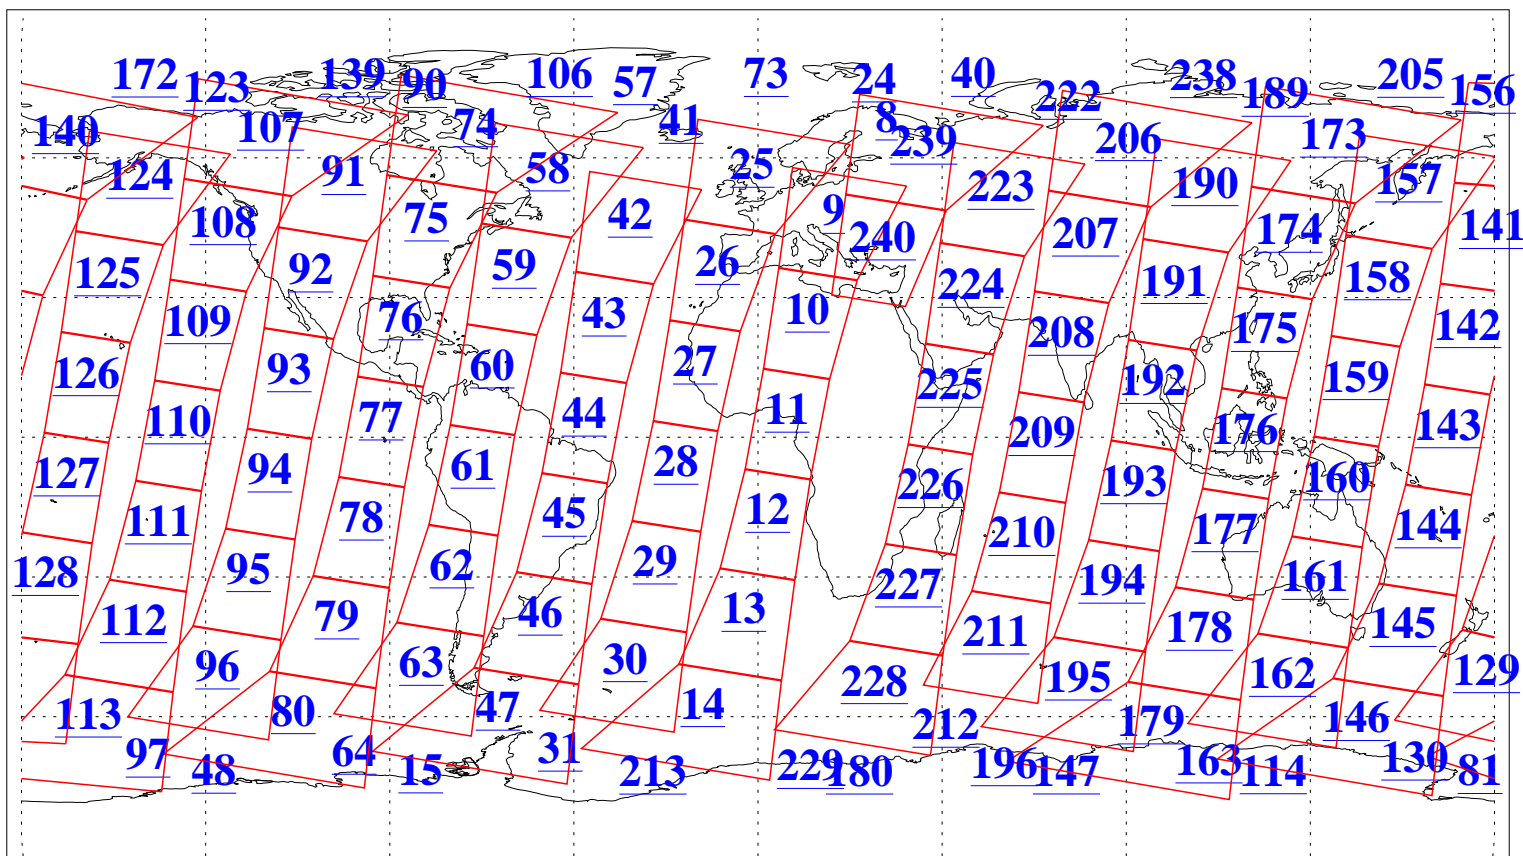

L1B Availability
AMSU Granules: 240
HSB Granules: 0
AIRS Granules: 240

14 Apr 2008
DoY 105
Aqua Day 2172
Granules: 1 to 120

Granules: 121 to 240

Legend: AMSU Available, HSB Available, AIRS Available

L1B Availability
AMSU Granules: 240
HSB Granules: 0
AIRS Granules: 240

14 Apr 2008
DoY 105
Aqua Day 2172

Ascending Granules

Descending Granules

Legend: AMSU Available, HSB Available, AIRS Available

L1B Availability
 AMSU Granules: 240
 HSB Granules: 0
 AIRS Granules: 240

14 Apr 2008
 DoY 105
 Aqua Day 2172