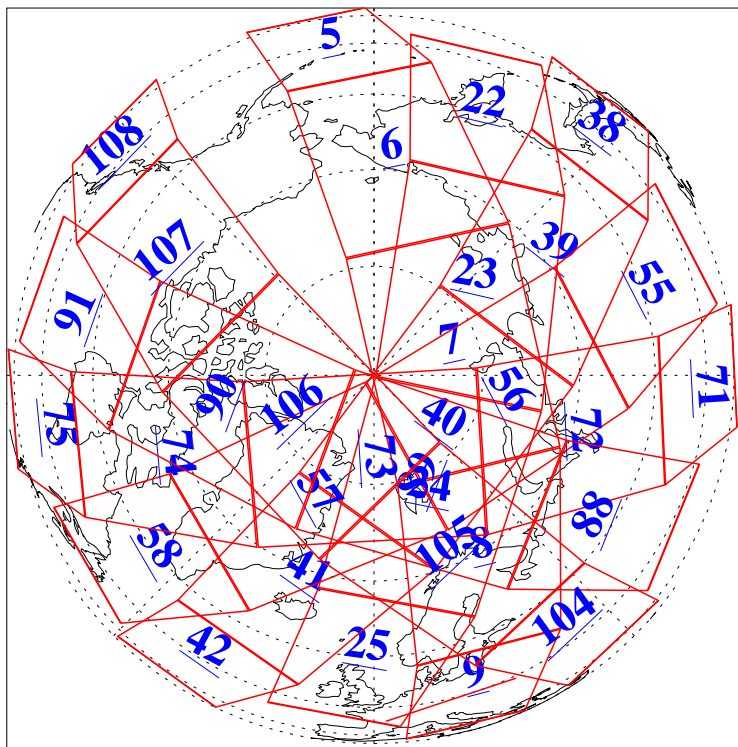

L1B Availability
AMSU Granules: 240
HSB Granules: 0
AIRS Granules: 240

14 Apr 2008
DoY 105
Aqua Day 2172
Granules: 1 to 120

Granules: 121 to 240

Legend: AMSU Available, HSB Available, AIRS Available

L1B Availability
AMSU Granules: 240
HSB Granules: 0
AIRS Granules: 240

14 Apr 2008
DoY 105
Aqua Day 2172

Ascending Granules

Descending Granules

Legend: AMSU Available, HSB Available, AIRS Available

L1B Availability
 AMSU Granules: 240
 HSB Granules: 0
 AIRS Granules: 240

14 Apr 2008
 DoY 105
 Aqua Day 2172

Northern Hemisphere Granules

Southern Hemisphere Granules

Legend: AMSU Available, HSB Available, AIRS Available