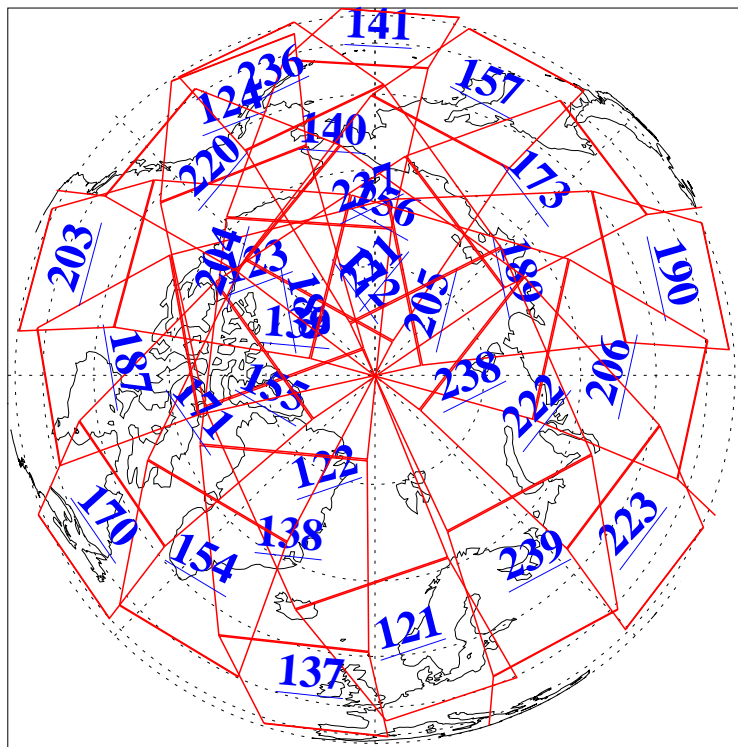

L1B Availability
AMSU Granules: 240
HSB Granules: 0
AIRS Granules: 240

14 Apr 2008
DoY 105
Aqua Day 2172
Granules: 1 to 120

Granules: 121 to 240

Legend: AMSU Available, HSB Available, AIRS Available

L1B Availability
AMSU Granules: 240
HSB Granules: 0
AIRS Granules: 240

14 Apr 2008
DoY 105
Aqua Day 2172

Ascending Granules

Descending Granules

Legend: AMSU Available, HSB Available, AIRS Available

L1B Availability
 AMSU Granules: 240
 HSB Granules: 0
 AIRS Granules: 240

14 Apr 2008
 DoY 105
 Aqua Day 2172

Northern Hemisphere Granules

Southern Hemisphere Granules

Legend: AMSU Available, HSB Available, AIRS Available