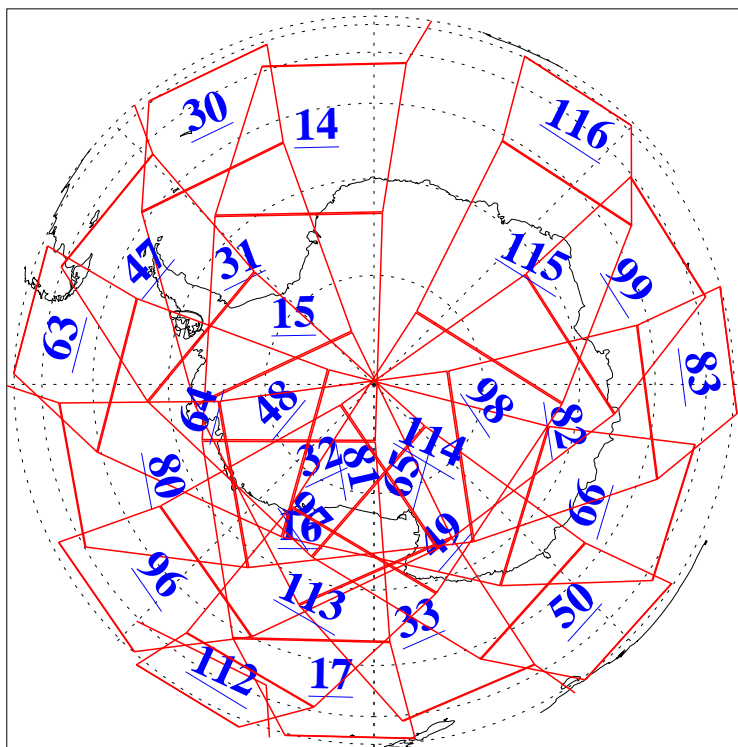

L1B Availability
AMSU Granules: 240
HSB Granules: 0
AIRS Granules: 240

14 Apr 2008
DoY 105
Aqua Day 2172
Granules: 1 to 120

Granules: 121 to 240

Legend: AMSU Available, HSB Available, AIRS Available

L1B Availability
AMSU Granules: 240
HSB Granules: 0
AIRS Granules: 240

14 Apr 2008
DoY 105
Aqua Day 2172

Ascending Granules

Descending Granules

Legend: AMSU Available, HSB Available, AIRS Available

L1B Availability
 AMSU Granules: 240
 HSB Granules: 0
 AIRS Granules: 240

14 Apr 2008
 DoY 105
 Aqua Day 2172

Northern Hemisphere Granules

Southern Hemisphere Granules

Legend: AMSU Available, HSB Available, AIRS Available