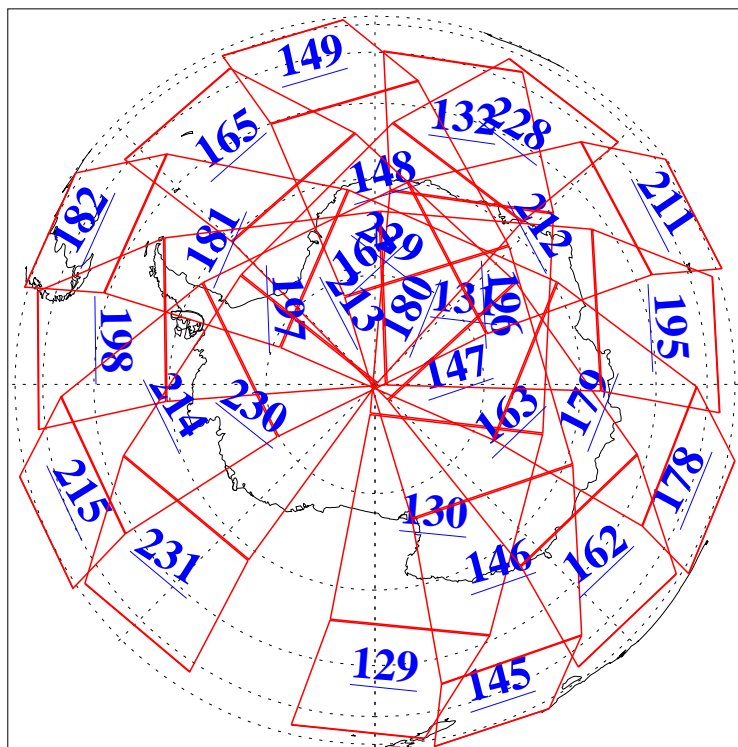

L1B Availability
AMSU Granules: 240
HSB Granules: 0
AIRS Granules: 240

14 Apr 2008
DoY 105
Aqua Day 2172
Granules: 1 to 120

Granules: 121 to 240

Legend: AMSU Available, HSB Available, AIRS Available

L1B Availability
AMSU Granules: 240
HSB Granules: 0
AIRS Granules: 240

14 Apr 2008
DoY 105
Aqua Day 2172

Ascending Granules

Descending Granules

Legend: AMSU Available, HSB Available, AIRS Available

L1B Availability
 AMSU Granules: 240
 HSB Granules: 0
 AIRS Granules: 240

14 Apr 2008
 DoY 105
 Aqua Day 2172

Northern Hemisphere Granules

Southern Hemisphere Granules

Legend: AMSU Available, HSB Available, AIRS Available