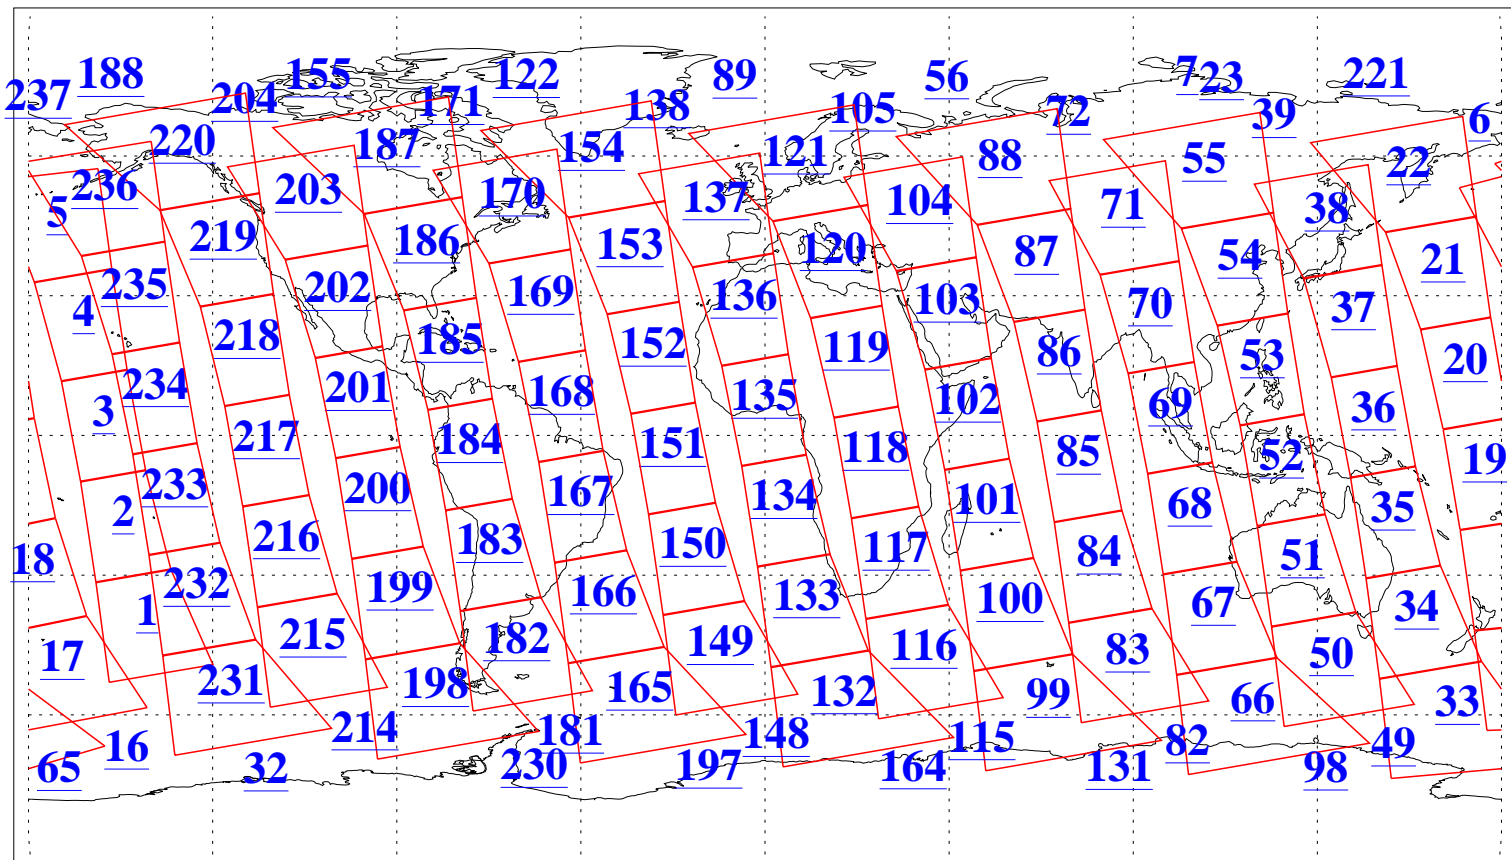

L1B Availability
AMSU Granules: 240
HSB Granules: 0
AIRS Granules: 240

14 Apr 2008
DoY 105
Aqua Day 2172
Granules: 1 to 120

Granules: 121 to 240

Legend: AMSU Available, HSB Available, AIRS Available

L1B Availability
AMSU Granules: 240
HSB Granules: 0
AIRS Granules: 240

14 Apr 2008
DoY 105
Aqua Day 2172

Ascending Granules

Descending Granules

Legend: AMSU Available, HSB Available, AIRS Available

L1B Availability
 AMSU Granules: 240
 HSB Granules: 0
 AIRS Granules: 240

14 Apr 2008
 DoY 105
 Aqua Day 2172

Northern Hemisphere Granules

Southern Hemisphere Granules

Legend: AMSU Available, HSB Available, AIRS Available