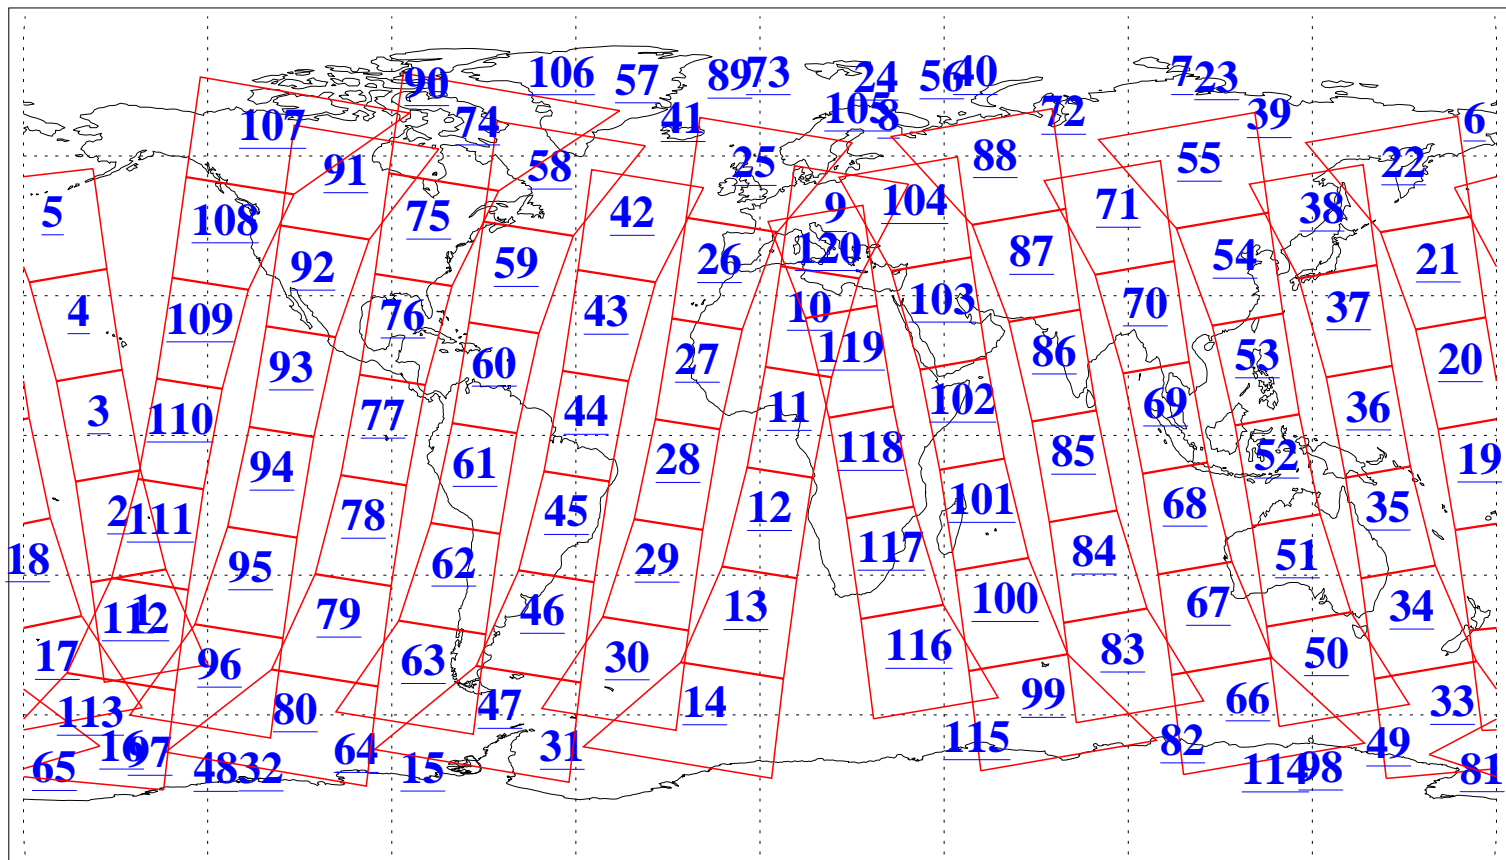

L1B Availability
AMSU Granules: 240
HSB Granules: 0
AIRS Granules: 240

14 Apr 2008
DoY 105
Aqua Day 2172
Granules: 1 to 120

Granules: 121 to 240

Legend: AMSU Available, HSB Available, AIRS Available

L1B Availability
AMSU Granules: 240
HSB Granules: 0
AIRS Granules: 240

14 Apr 2008
DoY 105
Aqua Day 2172

Ascending Granules

Descending Granules

Legend: AMSU Available, HSB Available, AIRS Available

L1B Availability
 AMSU Granules: 240
 HSB Granules: 0
 AIRS Granules: 240

14 Apr 2008
 DoY 105
 Aqua Day 2172

Northern Hemisphere Granules

Southern Hemisphere Granules

Legend: AMSU Available, HSB Available, AIRS Available