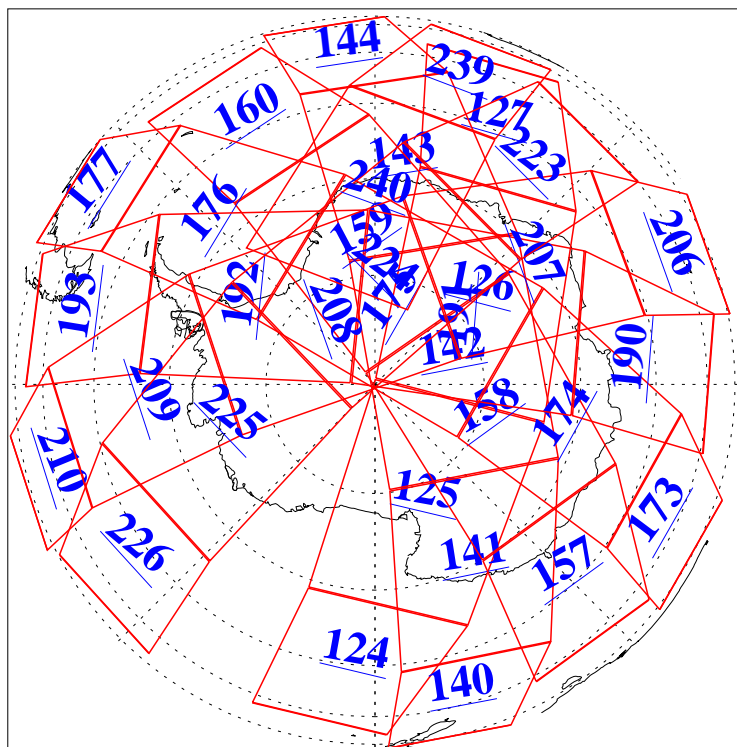

Legend: AMSU Available, *HSB Available*, **AIRS Available**