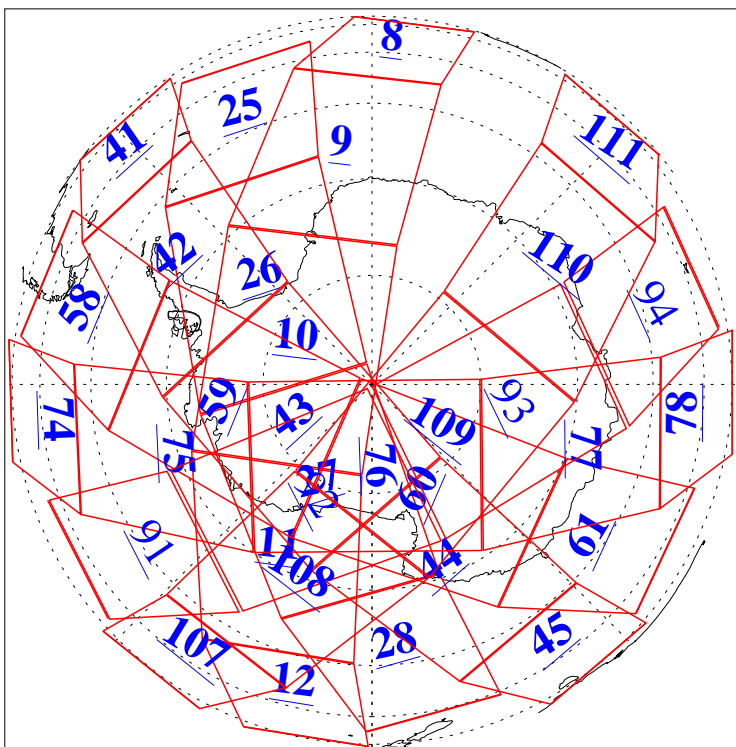

Legend: AMSU Available, *HSB Available*, **AIRS Available**