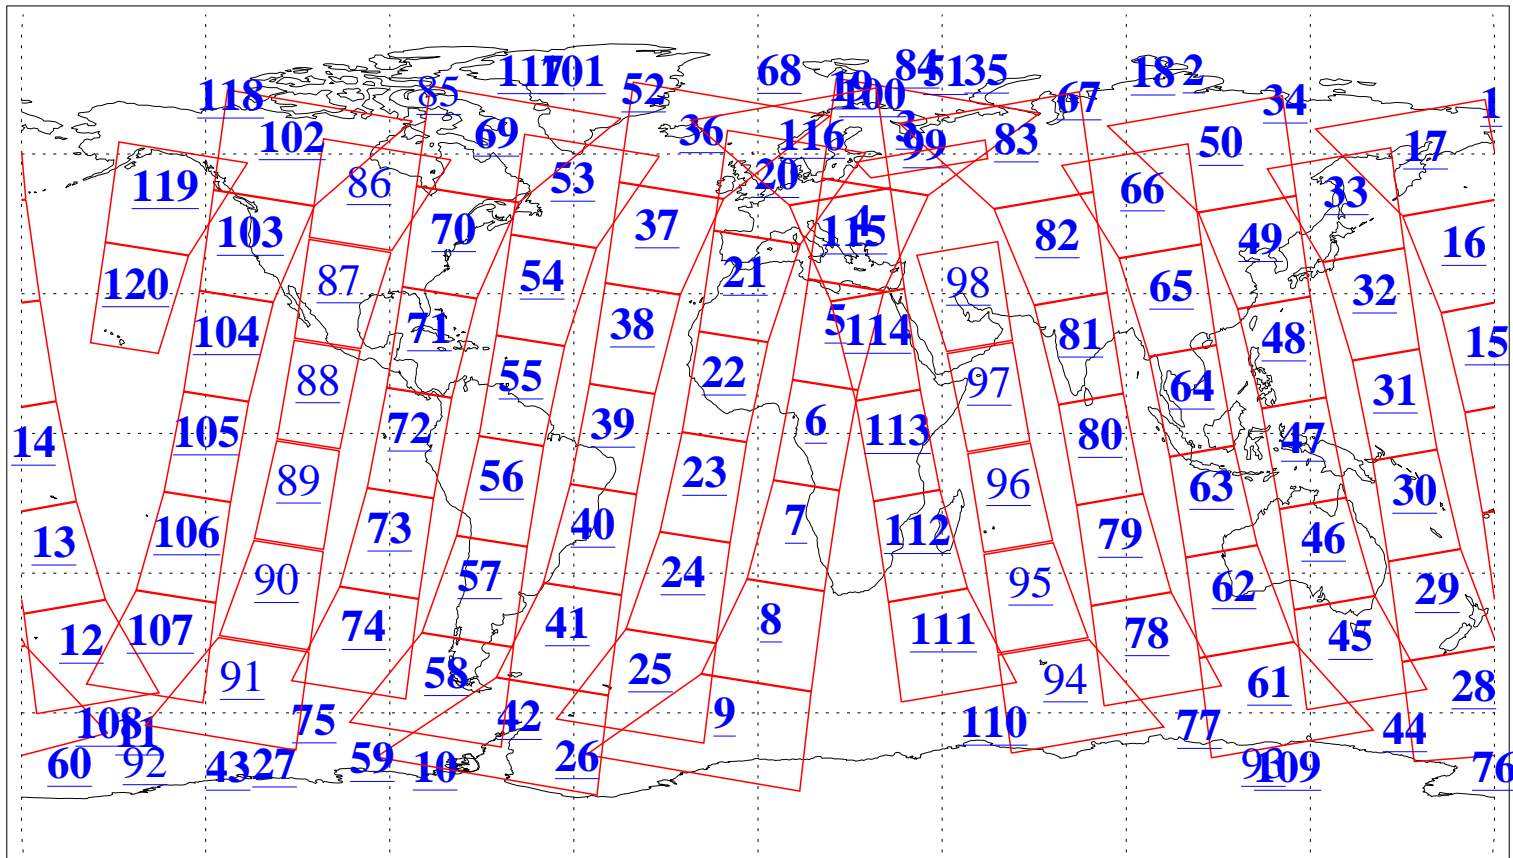

L1B Availability  
AMSU Granules: 240  
HSB Granules: 0  
AIRS Granules: 226

11 Apr 2008  
DoY 102  
Aqua Day 2169  
Granules: 1 to 120

Granules: 121 to 240

Legend: AMSU Available, HSB Available, AIRS Available

L1B Availability  
AMSU Granules: 240  
HSB Granules: 0  
AIRS Granules: 226

11 Apr 2008  
DoY 102  
Aqua Day 2169

Ascending Granules

Descending Granules

Legend: AMSU Available, HSB Available, AIRS Available