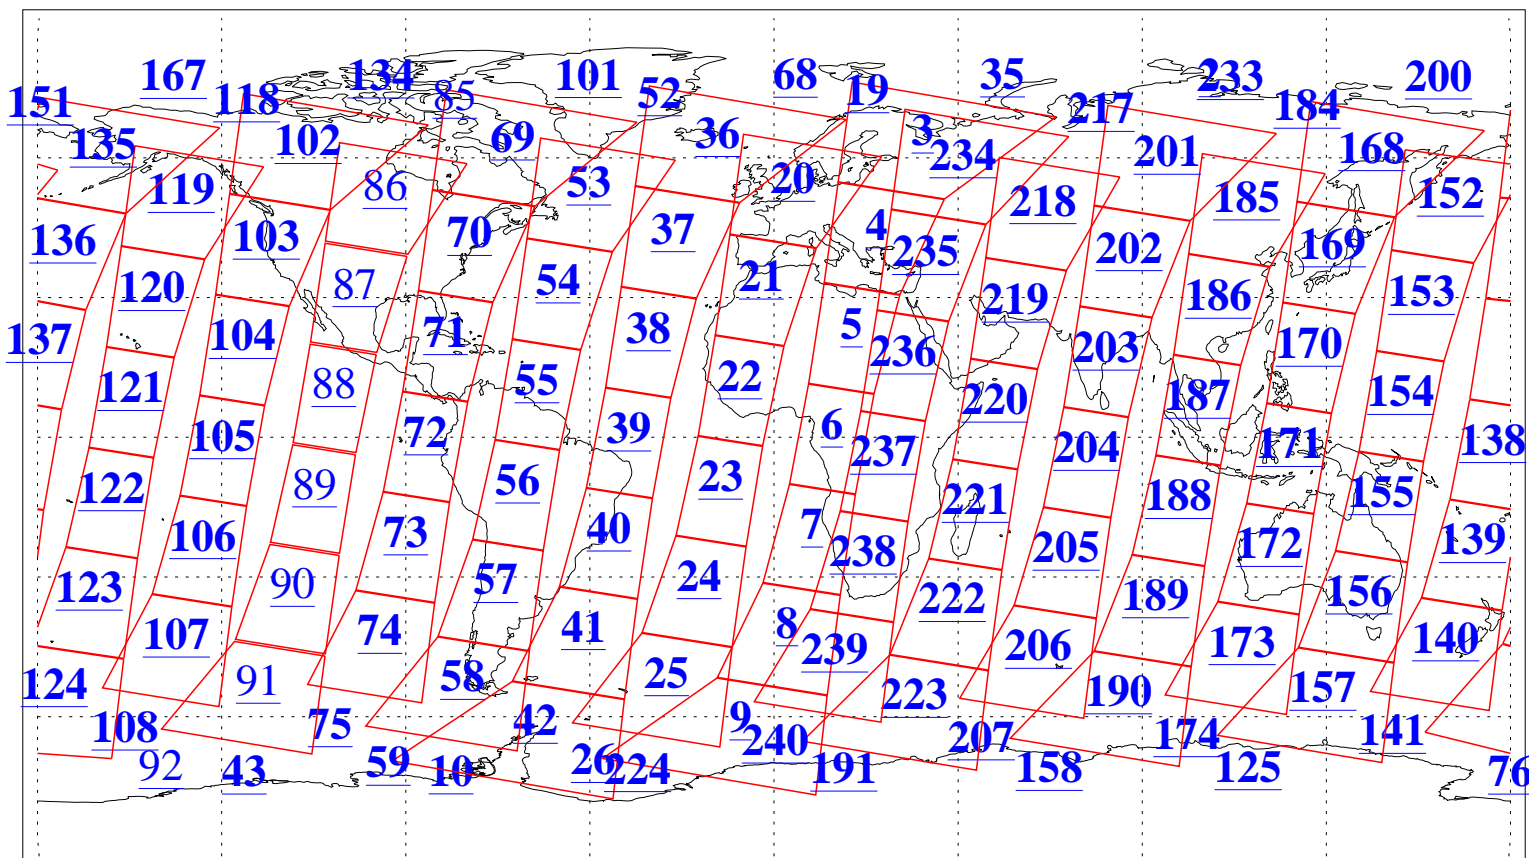

L1B Availability  
AMSU Granules: 240  
HSB Granules: 0  
AIRS Granules: 226

11 Apr 2008  
DoY 102  
Aqua Day 2169  
Granules: 1 to 120

Granules: 121 to 240

Legend: AMSU Available, HSB Available, AIRS Available

L1B Availability  
AMSU Granules: 240  
HSB Granules: 0  
AIRS Granules: 226

11 Apr 2008  
DoY 102  
Aqua Day 2169

Ascending Granules

Descending Granules

Legend: AMSU Available, HSB Available, AIRS Available