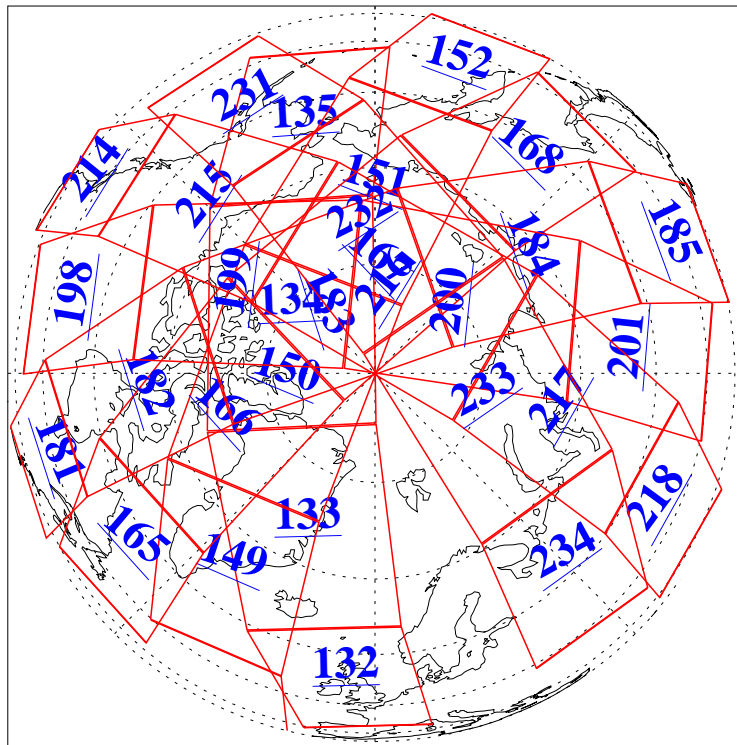

L1B Availability  
AMSU Granules: 240  
HSB Granules: 0  
AIRS Granules: 226

11 Apr 2008  
DoY 102  
Aqua Day 2169  
Granules: 1 to 120

Granules: 121 to 240

Legend: AMSU Available, HSB Available, AIRS Available

L1B Availability  
AMSU Granules: 240  
HSB Granules: 0  
AIRS Granules: 226

11 Apr 2008  
DoY 102  
Aqua Day 2169

Ascending Granules

Descending Granules

Legend: AMSU Available, HSB Available, AIRS Available

### Northern Hemisphere Granules