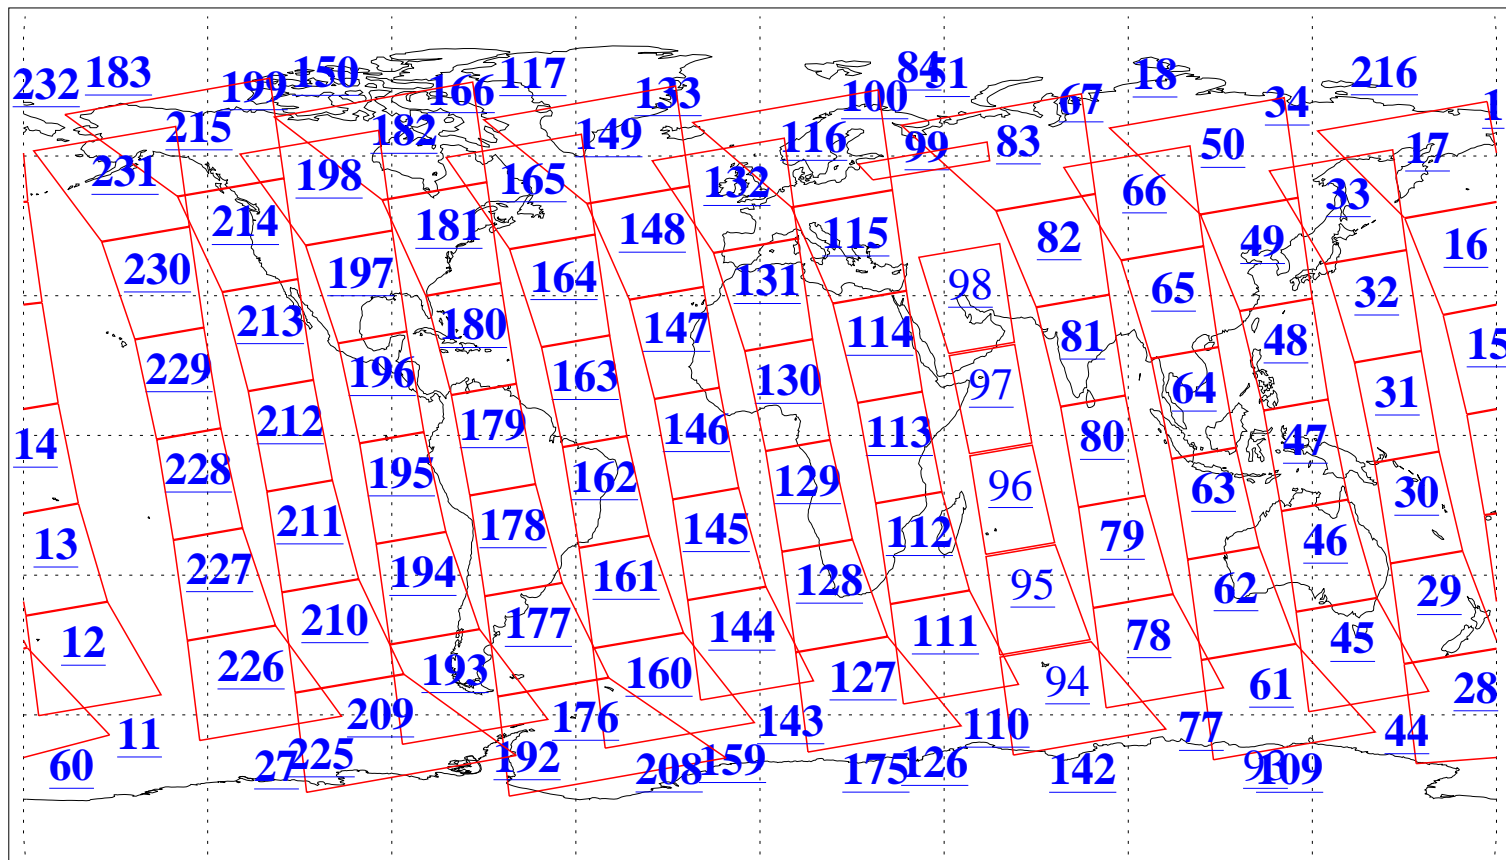

L1B Availability  
AMSU Granules: 240  
HSB Granules: 0  
AIRS Granules: 226

11 Apr 2008  
DoY 102  
Aqua Day 2169  
Granules: 1 to 120

Granules: 121 to 240

Legend: AMSU Available, HSB Available, AIRS Available

L1B Availability  
AMSU Granules: 240  
HSB Granules: 0  
AIRS Granules: 226

11 Apr 2008  
DoY 102  
Aqua Day 2169

Ascending Granules

Descending Granules

Legend: AMSU Available, HSB Available, AIRS Available