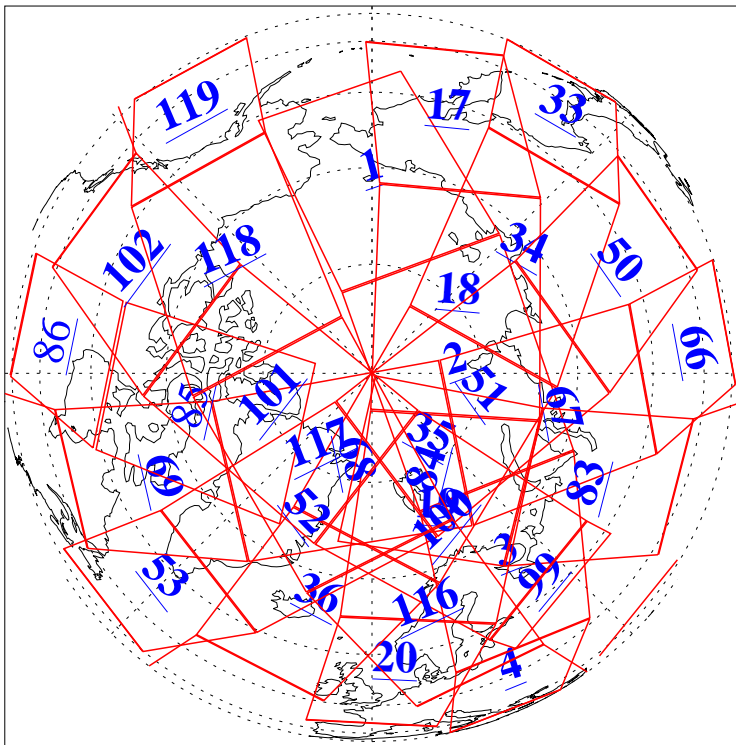

L1B Availability  
AMSU Granules: 240  
HSB Granules: 0  
AIRS Granules: 226

11 Apr 2008  
DoY 102  
Aqua Day 2169  
Granules: 1 to 120

Granules: 121 to 240

Legend: AMSU Available, HSB Available, AIRS Available

L1B Availability  
AMSU Granules: 240  
HSB Granules: 0  
AIRS Granules: 226

11 Apr 2008  
DoY 102  
Aqua Day 2169

Ascending Granules

Descending Granules

Legend: AMSU Available, HSB Available, AIRS Available

### Northern Hemisphere Granules