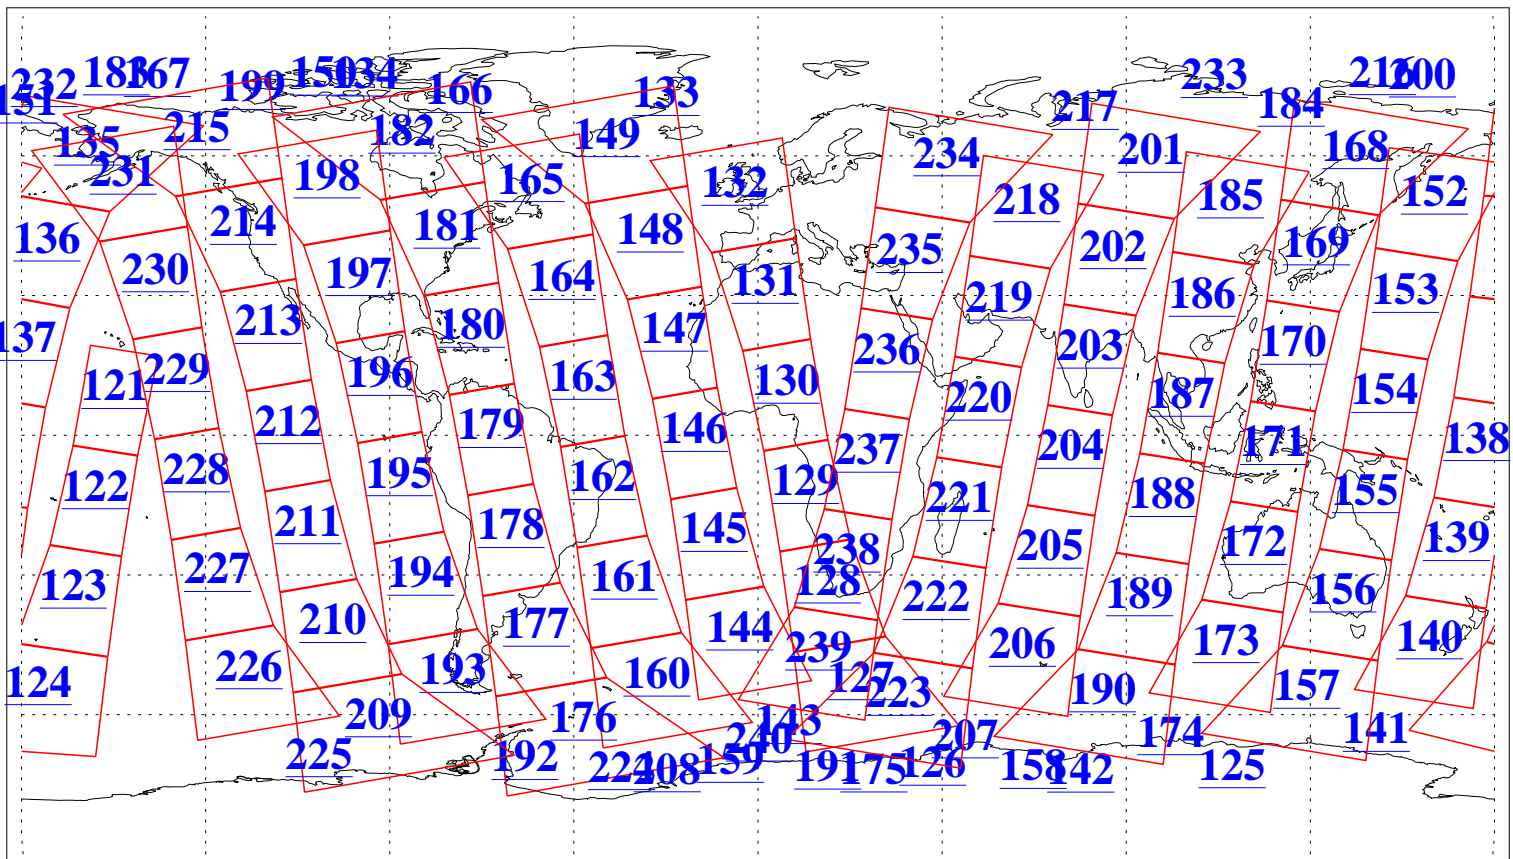

L1B Availability  
AMSU Granules: 240  
HSB Granules: 0  
AIRS Granules: 226

11 Apr 2008  
DoY 102  
Aqua Day 2169  
Granules: 1 to 120

Granules: 121 to 240

Legend: AMSU Available, HSB Available, AIRS Available

L1B Availability  
AMSU Granules: 240  
HSB Granules: 0  
AIRS Granules: 226

11 Apr 2008  
DoY 102  
Aqua Day 2169

Ascending Granules

Descending Granules

Legend: AMSU Available, HSB Available, AIRS Available