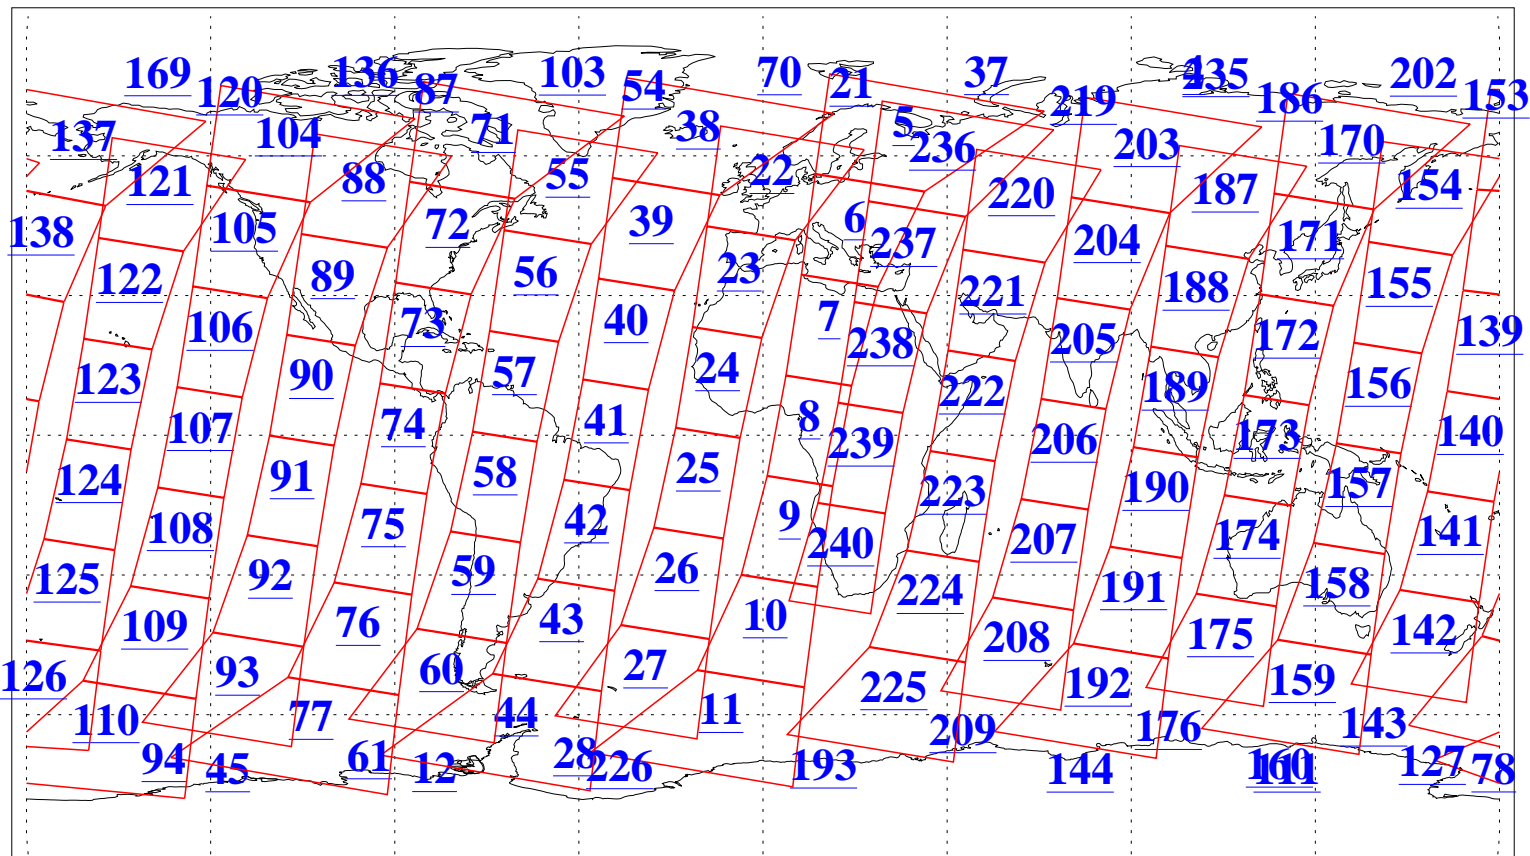

L1B Availability  
AMSU Granules: 240  
HSB Granules: 0  
AIRS Granules: 240

9 Apr 2008  
DoY 100  
Aqua Day 2167  
Granules: 1 to 120

Granules: 121 to 240

Legend: AMSU Available, HSB Available, AIRS Available

L1B Availability  
AMSU Granules: 240  
HSB Granules: 0  
AIRS Granules: 240

9 Apr 2008  
DoY 100  
Aqua Day 2167  
Ascending Granules

Descending Granules

Legend: AMSU Available, HSB Available, AIRS Available