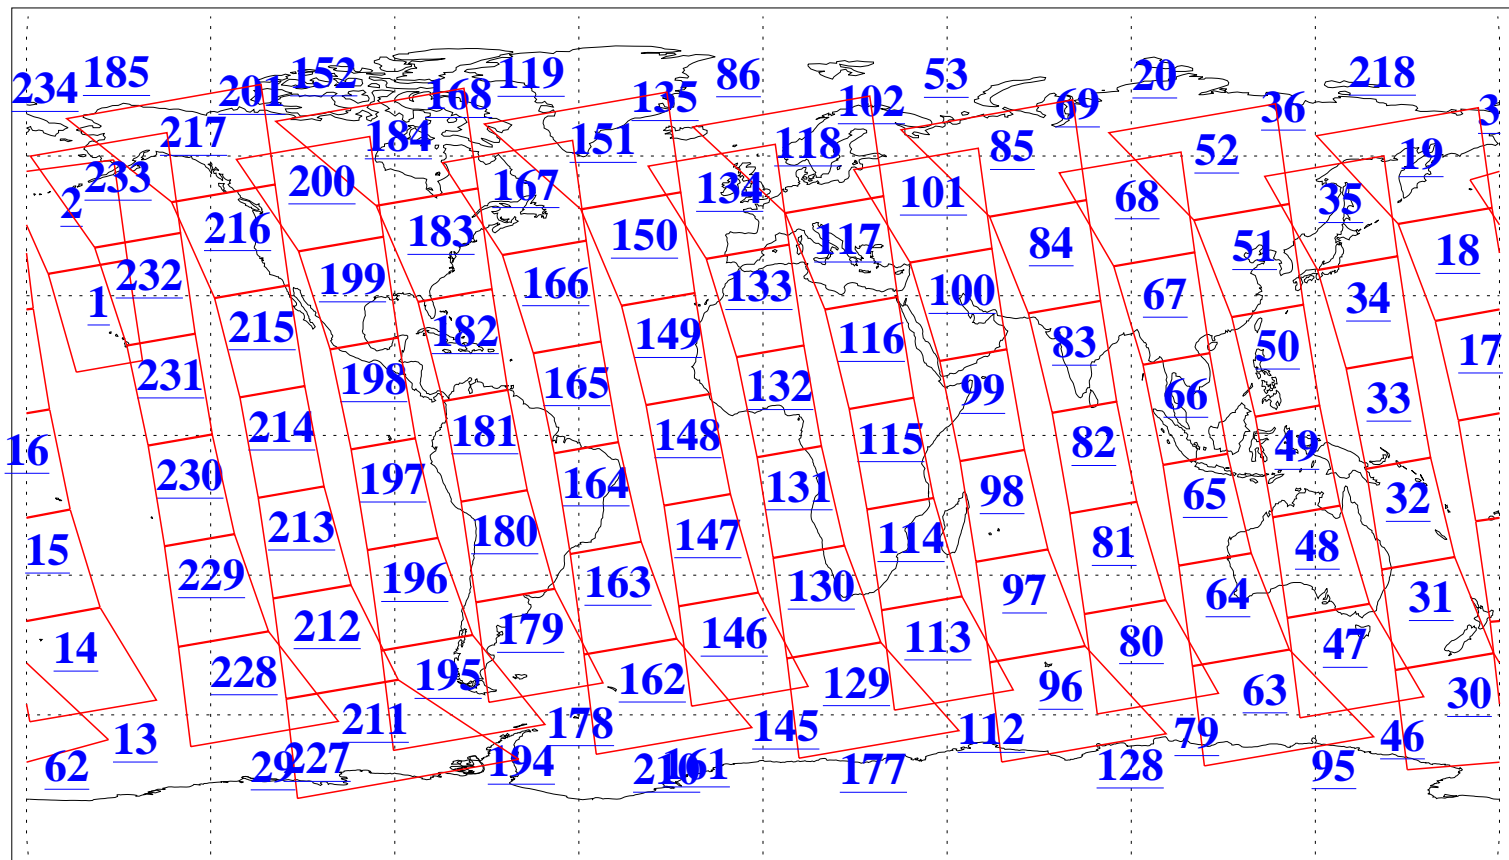

L1B Availability  
AMSU Granules: 240  
HSB Granules: 0  
AIRS Granules: 240

9 Apr 2008  
DoY 100  
Aqua Day 2167  
Granules: 1 to 120

Granules: 121 to 240

Legend: AMSU Available, HSB Available, AIRS Available

L1B Availability  
AMSU Granules: 240  
HSB Granules: 0  
AIRS Granules: 240

9 Apr 2008  
DoY 100  
Aqua Day 2167  
Ascending Granules

Descending Granules

Legend: AMSU Available, HSB Available, AIRS Available