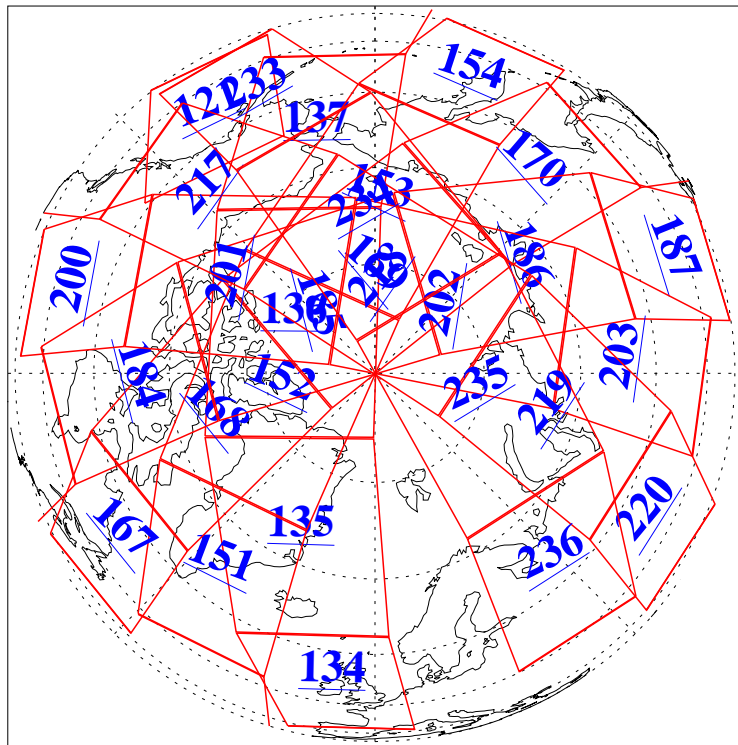

L1B Availability  
AMSU Granules: 240  
HSB Granules: 0  
AIRS Granules: 240

9 Apr 2008  
DoY 100  
Aqua Day 2167  
Granules: 1 to 120

Granules: 121 to 240

Legend: AMSU Available, HSB Available, AIRS Available

L1B Availability  
AMSU Granules: 240  
HSB Granules: 0  
AIRS Granules: 240

9 Apr 2008  
DoY 100  
Aqua Day 2167  
Ascending Granules

Descending Granules

Legend: AMSU Available, HSB Available, AIRS Available

### Northern Hemisphere Granules