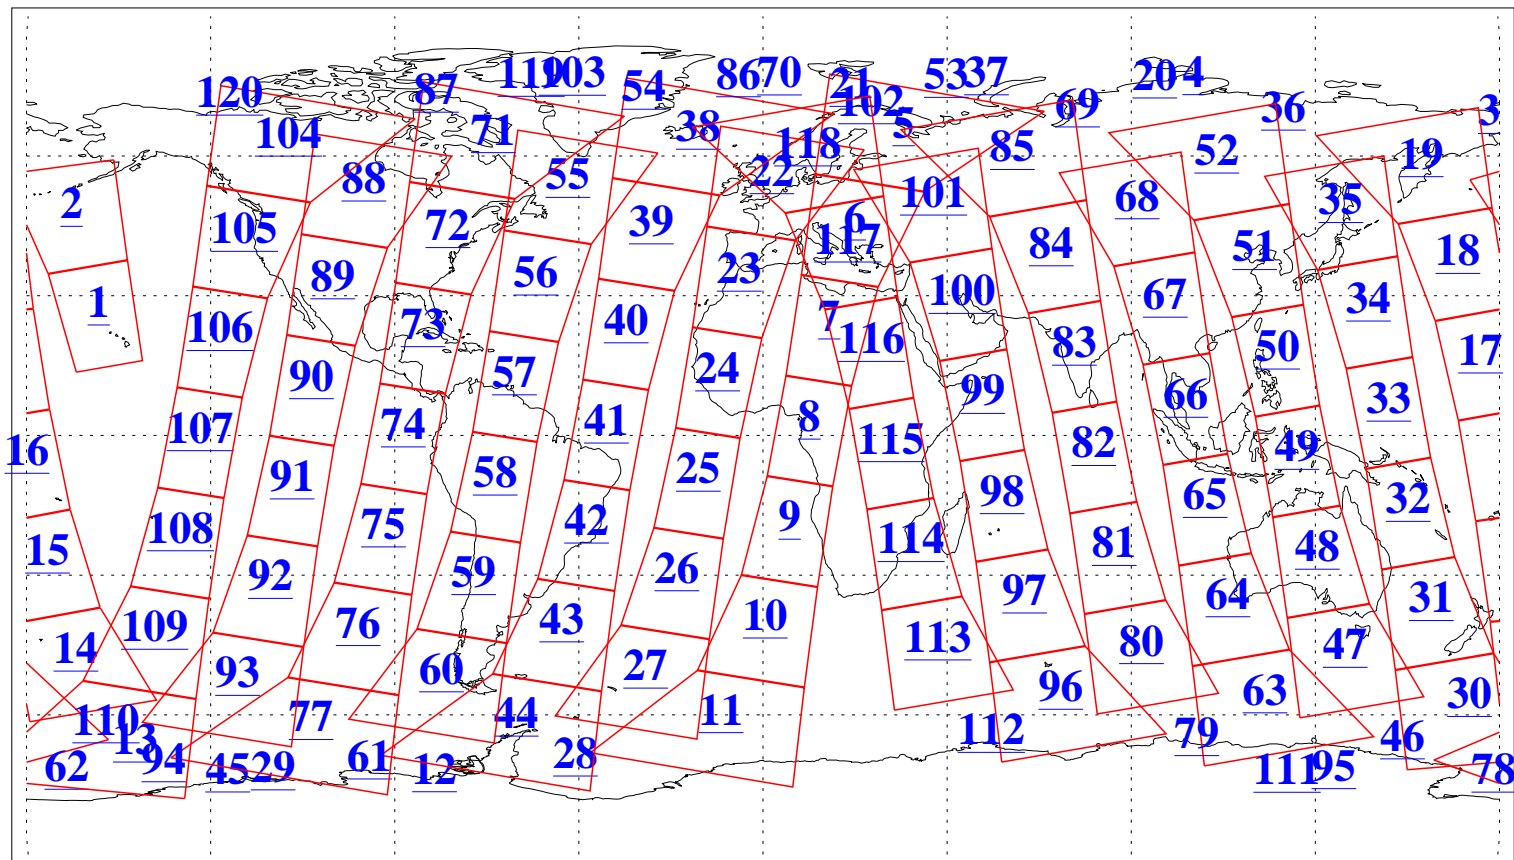

L1B Availability  
AMSU Granules: 240  
HSB Granules: 0  
AIRS Granules: 240

9 Apr 2008  
DoY 100  
Aqua Day 2167  
Granules: 1 to 120

Granules: 121 to 240

Legend: AMSU Available, HSB Available, AIRS Available

L1B Availability  
AMSU Granules: 240  
HSB Granules: 0  
AIRS Granules: 240

9 Apr 2008  
DoY 100  
Aqua Day 2167  
Ascending Granules

Descending Granules

Legend: AMSU Available, HSB Available, AIRS Available