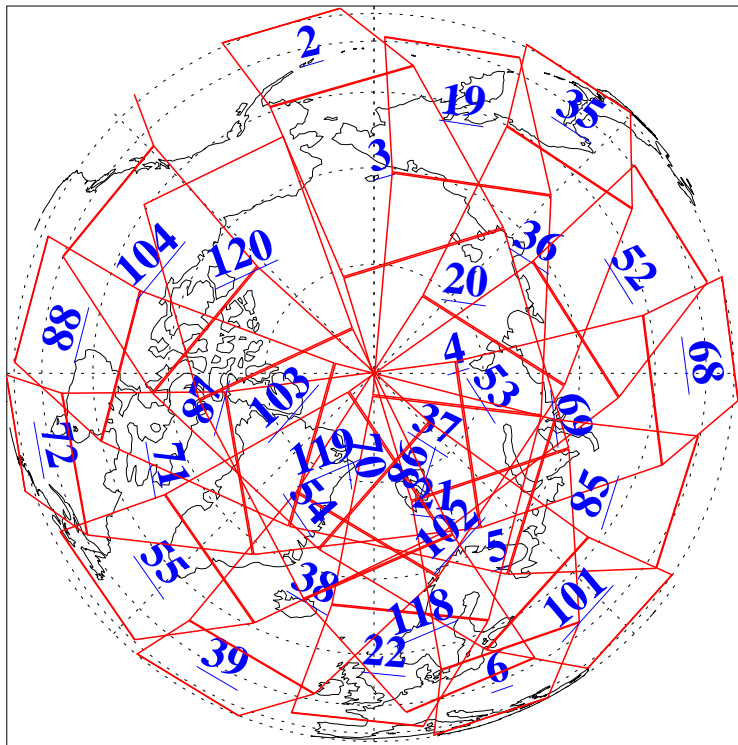

L1B Availability  
AMSU Granules: 240  
HSB Granules: 0  
AIRS Granules: 240

9 Apr 2008  
DoY 100  
Aqua Day 2167  
Granules: 1 to 120

Granules: 121 to 240

Legend: AMSU Available, HSB Available, AIRS Available

L1B Availability  
AMSU Granules: 240  
HSB Granules: 0  
AIRS Granules: 240

9 Apr 2008  
DoY 100  
Aqua Day 2167  
Ascending Granules

Descending Granules

Legend: AMSU Available, HSB Available, AIRS Available

### Northern Hemisphere Granules