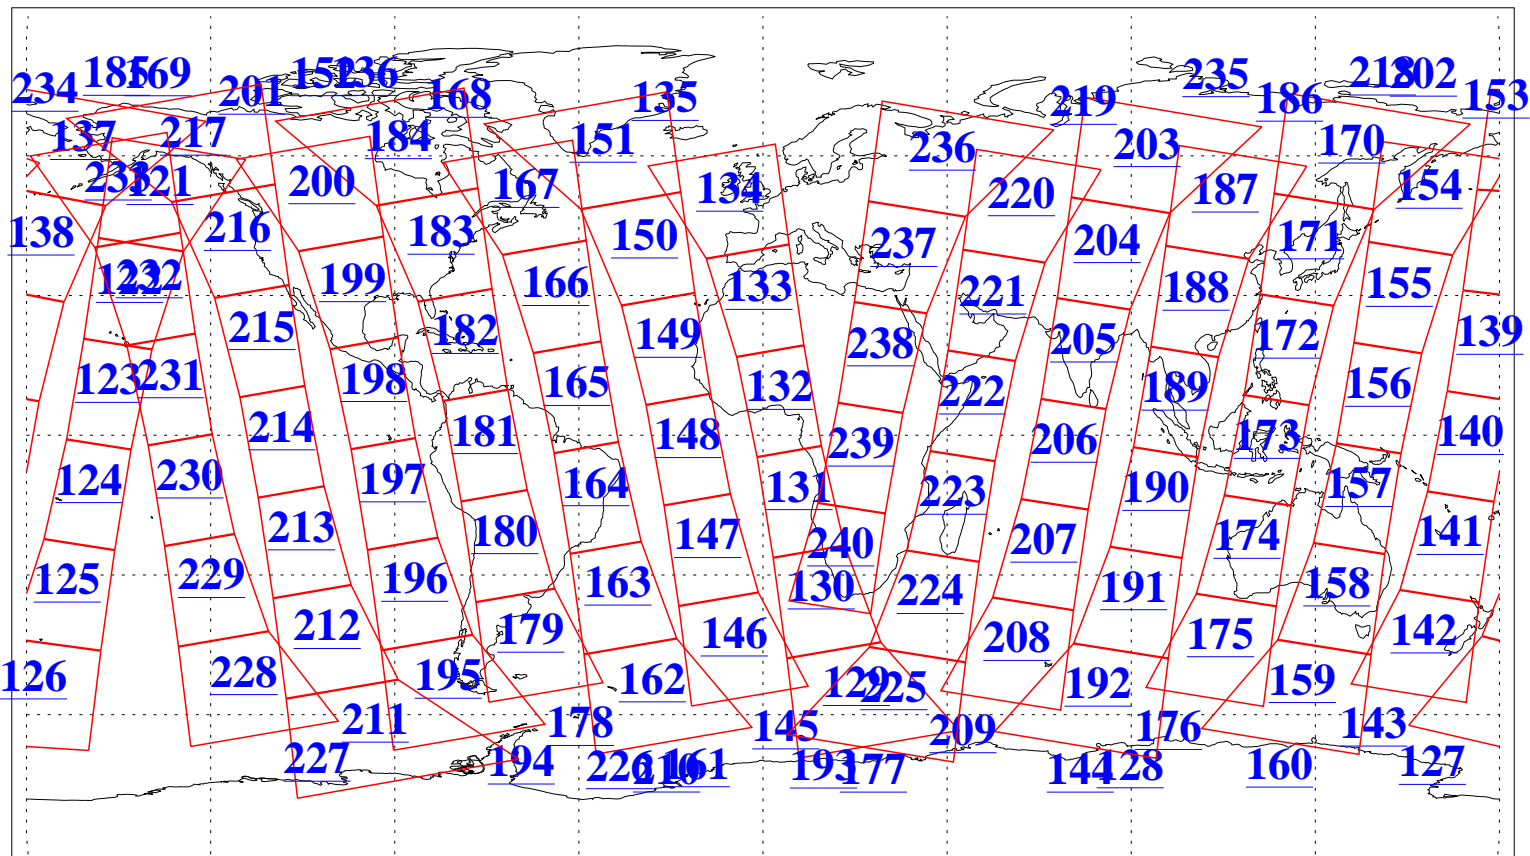

L1B Availability  
AMSU Granules: 240  
HSB Granules: 0  
AIRS Granules: 240

9 Apr 2008  
DoY 100  
Aqua Day 2167  
Granules: 1 to 120

Granules: 121 to 240

Legend: AMSU Available, HSB Available, AIRS Available

L1B Availability  
AMSU Granules: 240  
HSB Granules: 0  
AIRS Granules: 240

9 Apr 2008  
DoY 100  
Aqua Day 2167  
Ascending Granules

Descending Granules

Legend: AMSU Available, HSB Available, AIRS Available