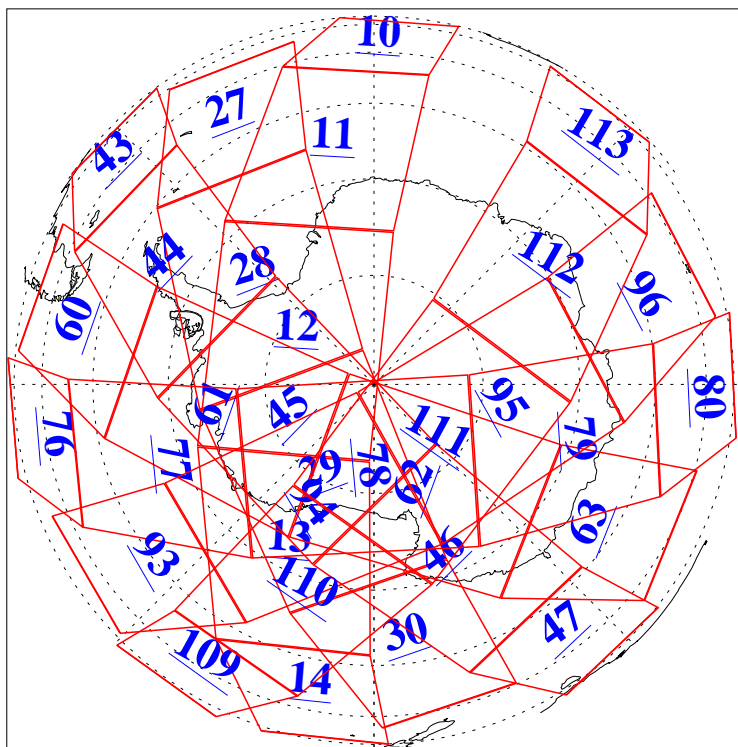

Legend: AMSU Available, HSB Available, AIRS Available