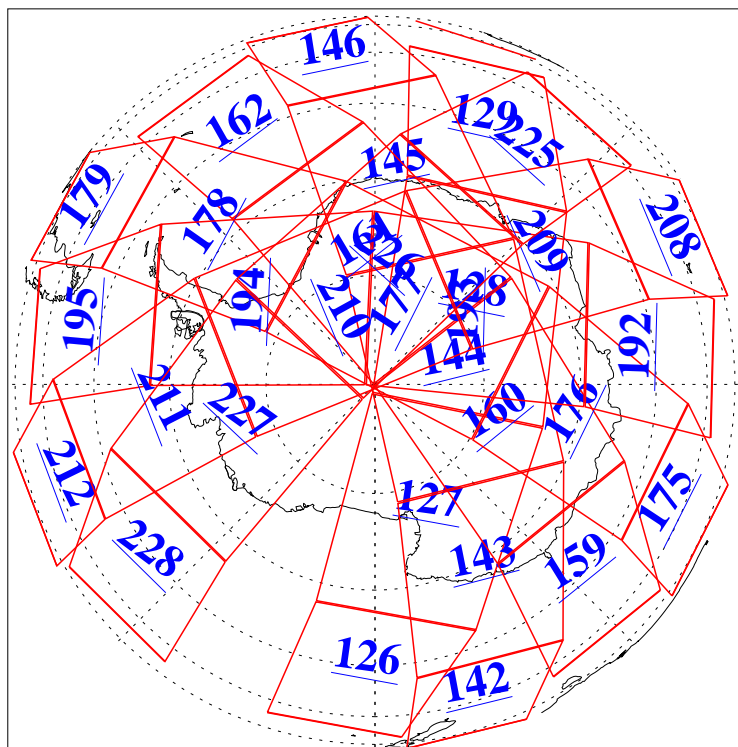

Legend: AMSU Available, HSB Available, AIRS Available