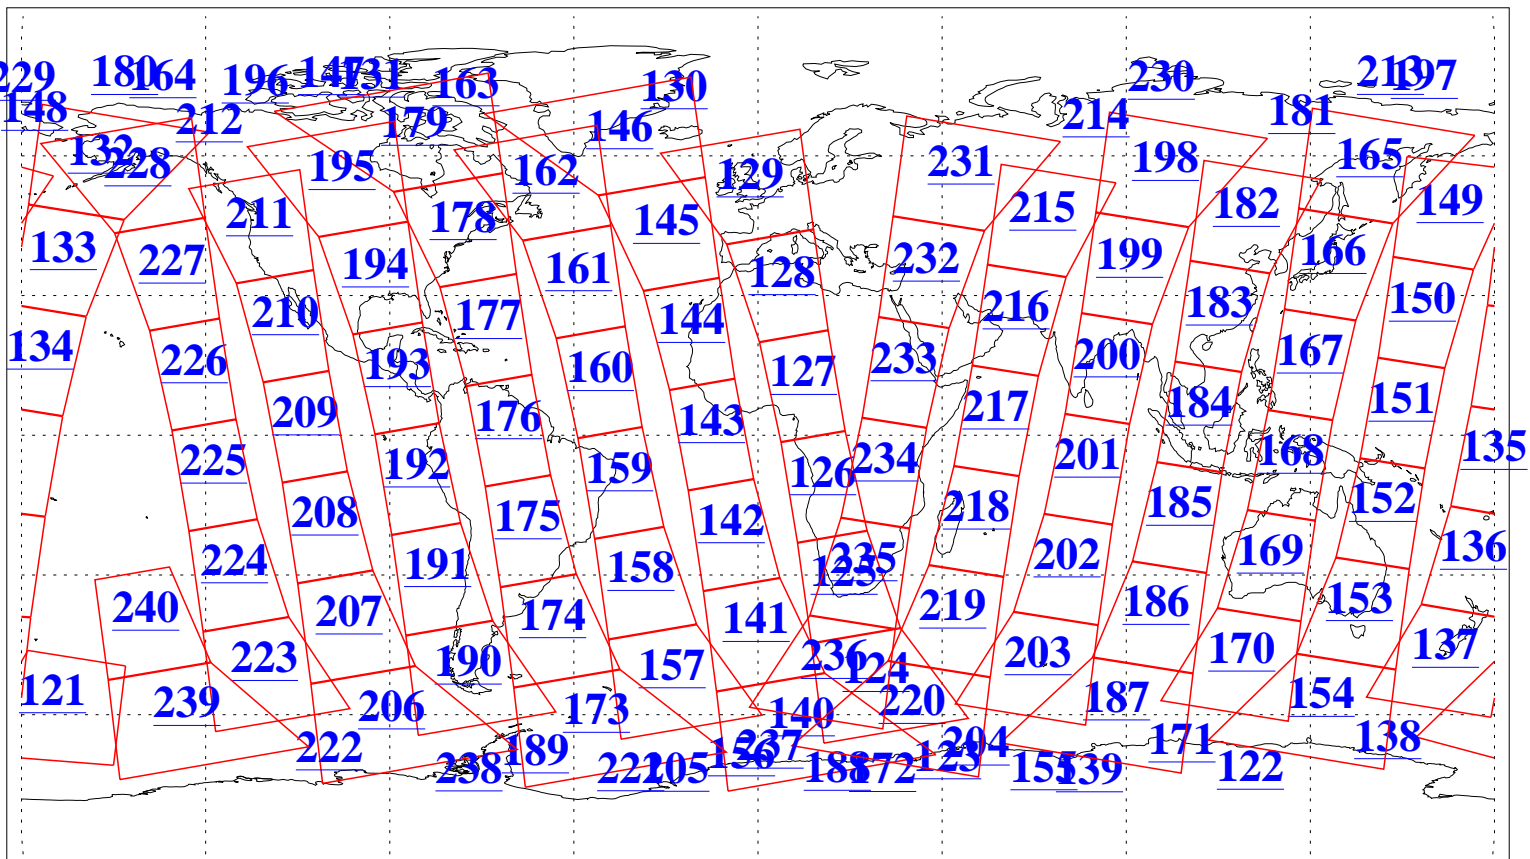

L1B Availability
AMSU Granules: 240
HSB Granules: 0
AIRS Granules: 240

6 Apr 2008
DoY 97
Aqua Day 2164
Granules: 1 to 120

Granules: 121 to 240

Legend: AMSU Available, HSB Available, AIRS Available

L1B Availability
AMSU Granules: 240
HSB Granules: 0
AIRS Granules: 240

6 Apr 2008
DoY 97
Aqua Day 2164
Ascending Granules

Descending Granules

Legend: AMSU Available, HSB Available, AIRS Available

L1B Availability
 AMSU Granules: 240
 HSB Granules: 0
 AIRS Granules: 240

6 Apr 2008
 DoY 97
 Aqua Day 2164

Northern Hemisphere Granules

Southern Hemisphere Granules

Legend: AMSU Available, HSB Available, AIRS Available