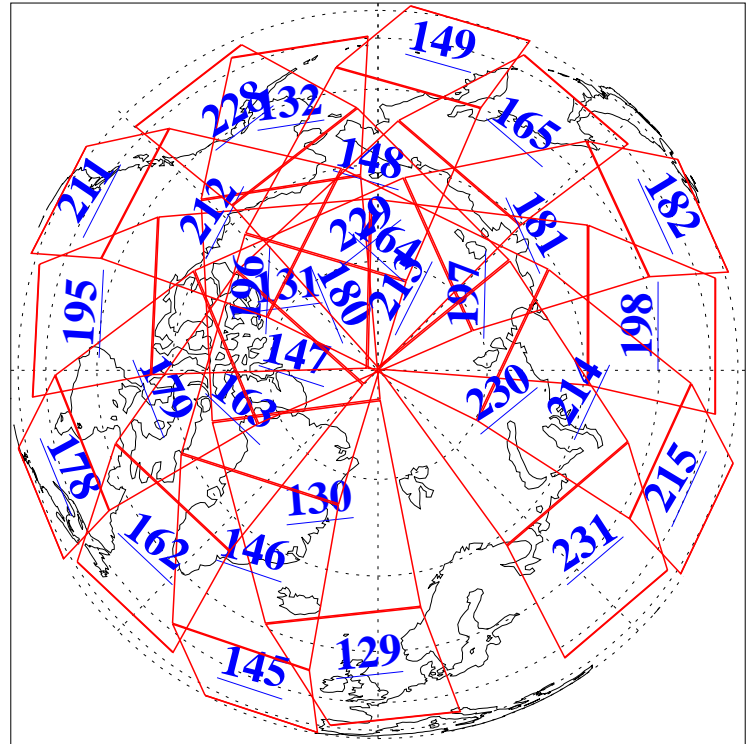

6 Apr 2008
DoY 97
Aqua Day 2164
Ascending Granules

Descending Granules

Legend: AMSU Available, HSB Available, AIRS Available

L1B Availability
 AMSU Granules: 240
 HSB Granules: 0
 AIRS Granules: 240

6 Apr 2008
 DoY 97
 Aqua Day 2164

Northern Hemisphere Granules

Southern Hemisphere Granules

Legend: AMSU Available, HSB Available, AIRS Available