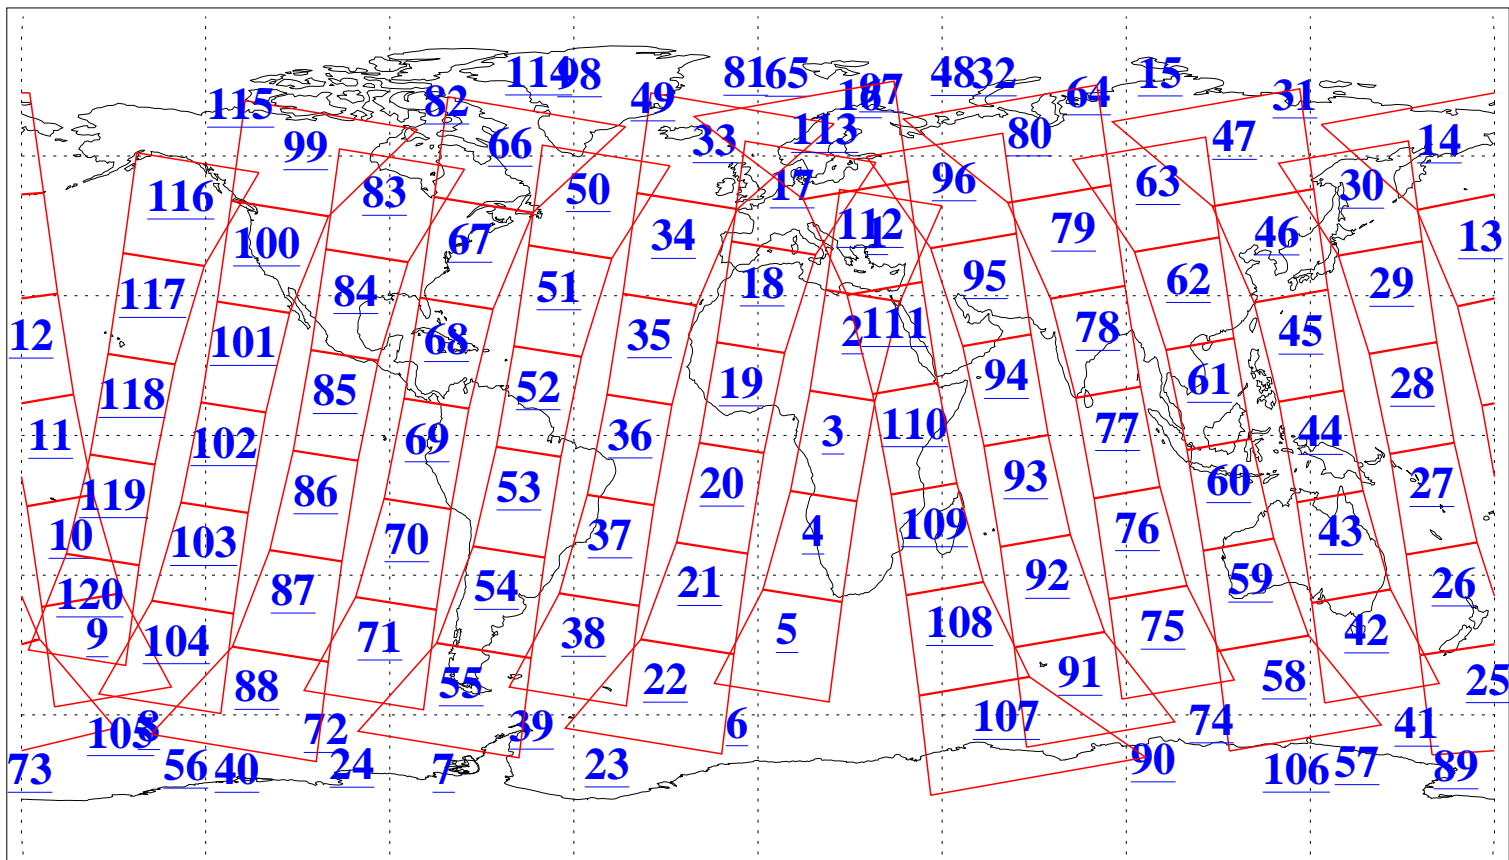

L1B Availability
AMSU Granules: 240
HSB Granules: 0
AIRS Granules: 240

6 Apr 2008
DoY 97
Aqua Day 2164
Granules: 1 to 120

Granules: 121 to 240

Legend: AMSU Available, HSB Available, AIRS Available

L1B Availability
AMSU Granules: 240
HSB Granules: 0
AIRS Granules: 240

6 Apr 2008
DoY 97
Aqua Day 2164
Ascending Granules

Descending Granules

Legend: AMSU Available, HSB Available, AIRS Available

L1B Availability
 AMSU Granules: 240
 HSB Granules: 0
 AIRS Granules: 240

6 Apr 2008
 DoY 97
 Aqua Day 2164

Northern Hemisphere Granules

Southern Hemisphere Granules

Legend: AMSU Available, HSB Available, AIRS Available