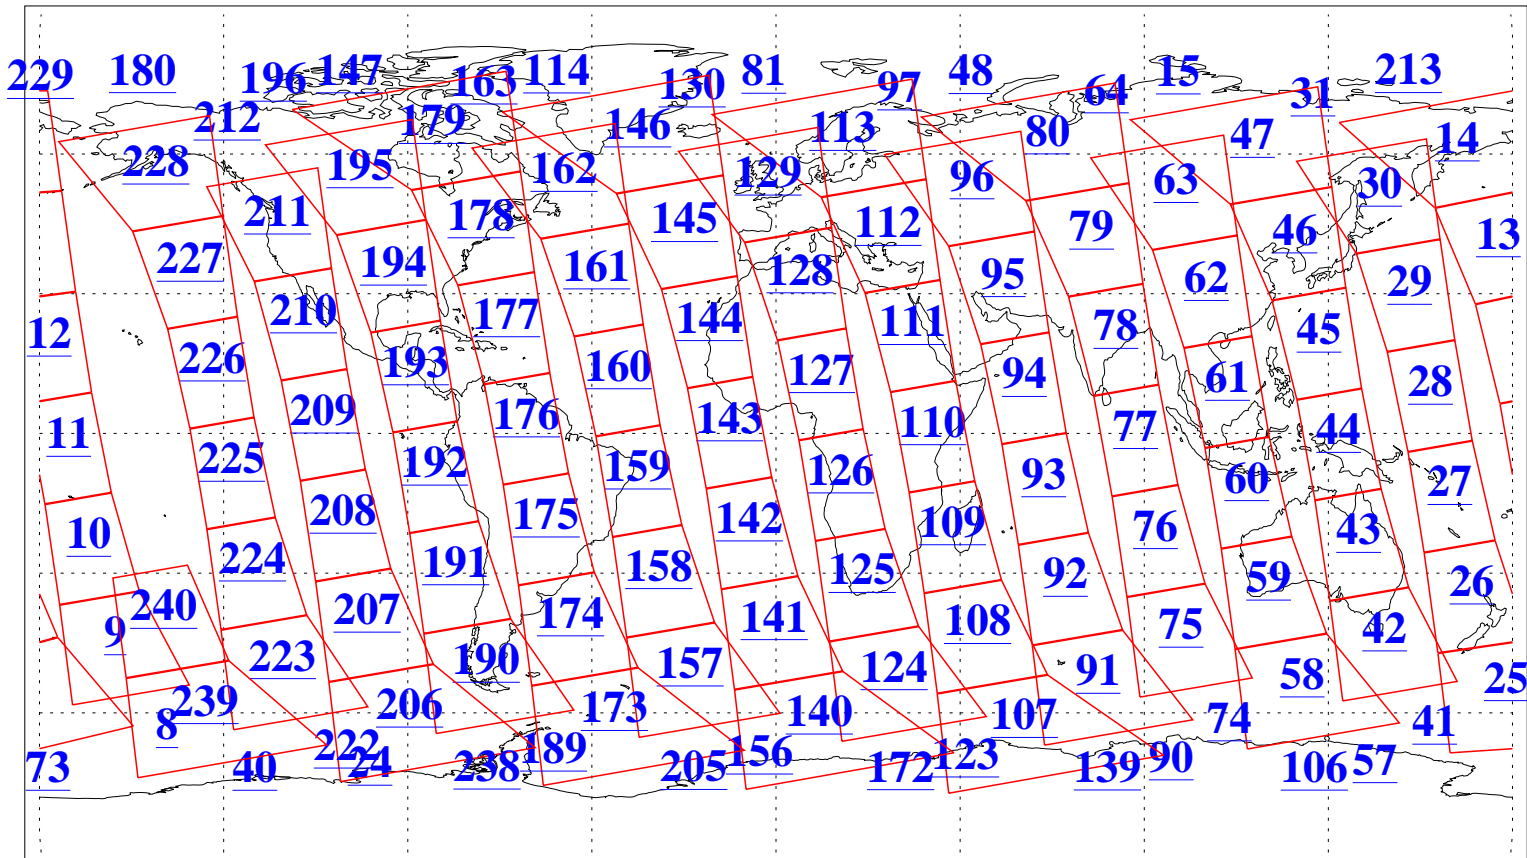

L1B Availability
AMSU Granules: 240
HSB Granules: 0
AIRS Granules: 240

6 Apr 2008
DoY 97
Aqua Day 2164
Granules: 1 to 120

Granules: 121 to 240

Legend: AMSU Available, HSB Available, AIRS Available

L1B Availability
AMSU Granules: 240
HSB Granules: 0
AIRS Granules: 240

6 Apr 2008
DoY 97
Aqua Day 2164
Ascending Granules

Descending Granules

Legend: AMSU Available, HSB Available, AIRS Available

L1B Availability
 AMSU Granules: 240
 HSB Granules: 0
 AIRS Granules: 240

6 Apr 2008
 DoY 97
 Aqua Day 2164

Northern Hemisphere Granules

Southern Hemisphere Granules

Legend: AMSU Available, HSB Available, AIRS Available