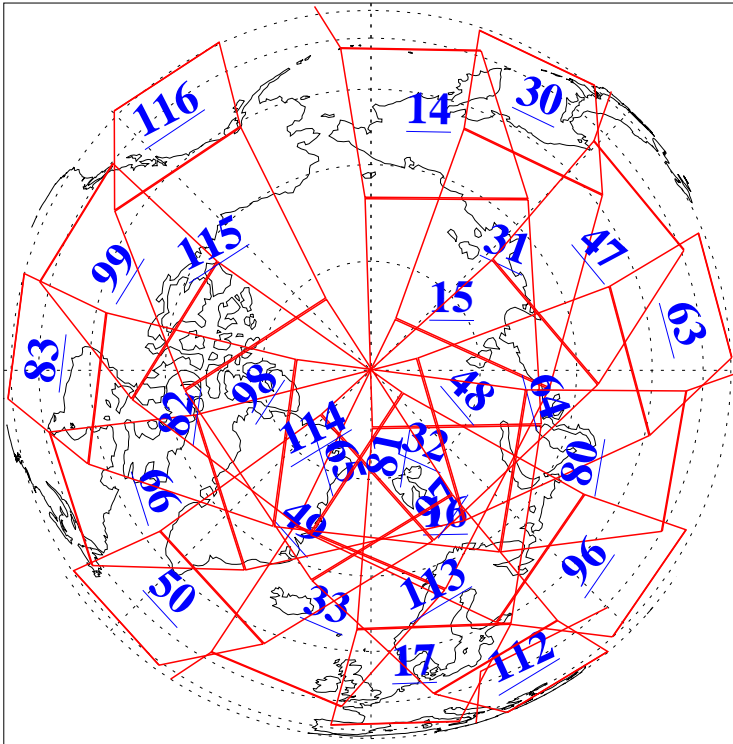

L1B Availability
AMSU Granules: 240
HSB Granules: 0
AIRS Granules: 240

6 Apr 2008
DoY 97
Aqua Day 2164
Granules: 1 to 120

Granules: 121 to 240

Legend: AMSU Available, HSB Available, AIRS Available

L1B Availability
AMSU Granules: 240
HSB Granules: 0
AIRS Granules: 240

6 Apr 2008
DoY 97
Aqua Day 2164
Ascending Granules

Descending Granules

Legend: AMSU Available, HSB Available, AIRS Available

L1B Availability
 AMSU Granules: 240
 HSB Granules: 0
 AIRS Granules: 240

6 Apr 2008
 DoY 97
 Aqua Day 2164

Northern Hemisphere Granules

Southern Hemisphere Granules

Legend: AMSU Available, HSB Available, AIRS Available