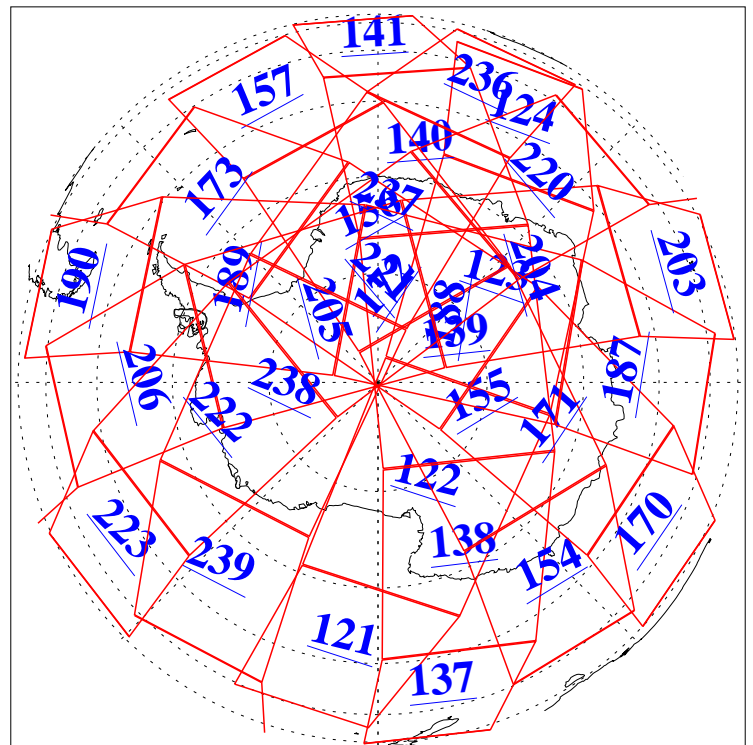

L1B Availability
AMSU Granules: 240
HSB Granules: 0
AIRS Granules: 240

6 Apr 2008
DoY 97
Aqua Day 2164
Granules: 1 to 120

Granules: 121 to 240

Legend: AMSU Available, HSB Available, AIRS Available

L1B Availability
AMSU Granules: 240
HSB Granules: 0
AIRS Granules: 240

6 Apr 2008
DoY 97
Aqua Day 2164
Ascending Granules

Descending Granules

Legend: AMSU Available, HSB Available, AIRS Available

L1B Availability
 AMSU Granules: 240
 HSB Granules: 0
 AIRS Granules: 240

6 Apr 2008
 DoY 97
 Aqua Day 2164

Northern Hemisphere Granules

Southern Hemisphere Granules

Legend: AMSU Available, HSB Available, AIRS Available