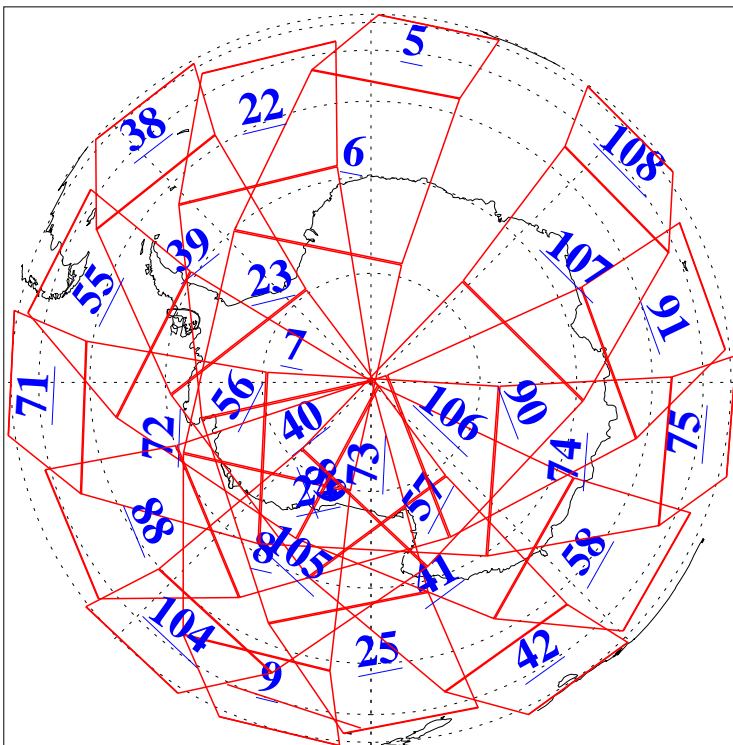

L1B Availability
AMSU Granules: 240
HSB Granules: 0
AIRS Granules: 240

6 Apr 2008
DoY 97
Aqua Day 2164
Granules: 1 to 120

Granules: 121 to 240

Legend: AMSU Available, HSB Available, AIRS Available

L1B Availability
AMSU Granules: 240
HSB Granules: 0
AIRS Granules: 240

6 Apr 2008
DoY 97
Aqua Day 2164
Ascending Granules

Descending Granules

Legend: AMSU Available, HSB Available, AIRS Available

L1B Availability
 AMSU Granules: 240
 HSB Granules: 0
 AIRS Granules: 240

6 Apr 2008
 DoY 97
 Aqua Day 2164

Northern Hemisphere Granules

Southern Hemisphere Granules

Legend: AMSU Available, HSB Available, AIRS Available