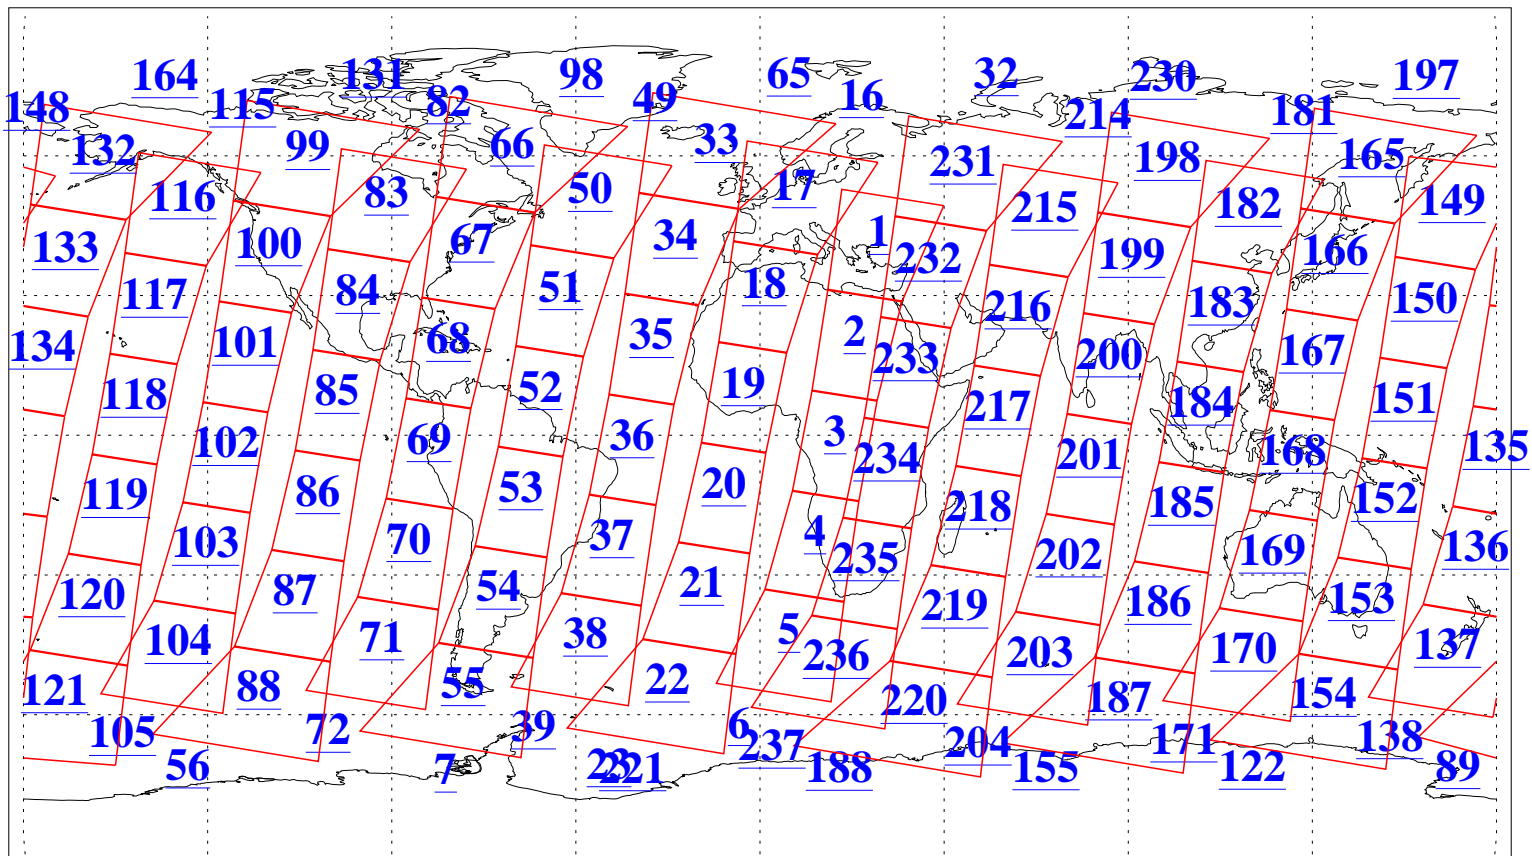

L1B Availability
AMSU Granules: 240
HSB Granules: 0
AIRS Granules: 240

6 Apr 2008
DoY 97
Aqua Day 2164
Granules: 1 to 120

Granules: 121 to 240

Legend: AMSU Available, HSB Available, AIRS Available

L1B Availability
AMSU Granules: 240
HSB Granules: 0
AIRS Granules: 240

6 Apr 2008
DoY 97
Aqua Day 2164
Ascending Granules

Descending Granules

Legend: AMSU Available, HSB Available, AIRS Available

L1B Availability
 AMSU Granules: 240
 HSB Granules: 0
 AIRS Granules: 240

6 Apr 2008
 DoY 97
 Aqua Day 2164

Northern Hemisphere Granules

Southern Hemisphere Granules

Legend: AMSU Available, HSB Available, AIRS Available