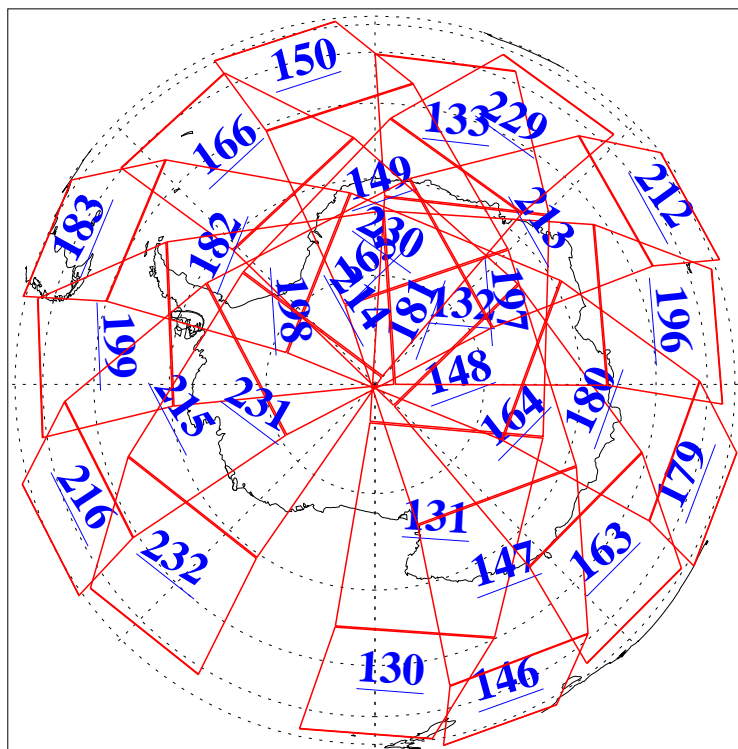

L1B Availability  
AMSU Granules: 240  
HSB Granules: 0  
AIRS Granules: 240

5 Apr 2008  
DoY 96  
Aqua Day 2163  
Ascending Granules

Descending Granules

Legend: AMSU Available, HSB Available, AIRS Available

L1B Availability  
 AMSU Granules: 240  
 HSB Granules: 0  
 AIRS Granules: 240

5 Apr 2008  
 DoY 96  
 Aqua Day 2163

Northern Hemisphere Granules

Southern Hemisphere Granules

Legend: AMSU Available, HSB Available, AIRS Available