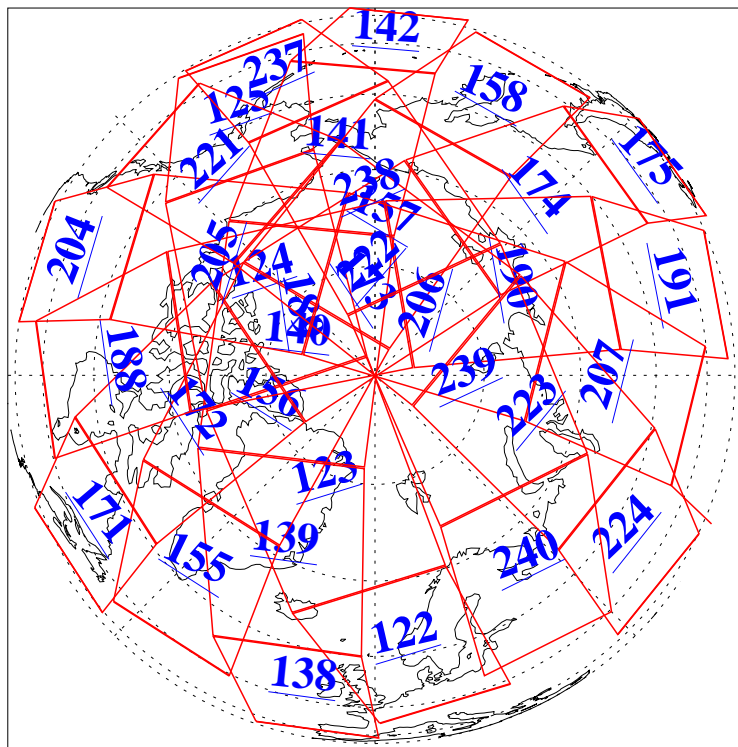

L1B Availability  
AMSU Granules: 240  
HSB Granules: 0  
AIRS Granules: 240

5 Apr 2008  
DoY 96  
Aqua Day 2163  
Granules: 1 to 120

Granules: 121 to 240

Legend: AMSU Available, HSB Available, AIRS Available

L1B Availability  
AMSU Granules: 240  
HSB Granules: 0  
AIRS Granules: 240

5 Apr 2008  
DoY 96  
Aqua Day 2163  
Ascending Granules

Descending Granules

Legend: AMSU Available, HSB Available, AIRS Available

L1B Availability  
 AMSU Granules: 240  
 HSB Granules: 0  
 AIRS Granules: 240

5 Apr 2008  
 DoY 96  
 Aqua Day 2163

Northern Hemisphere Granules

Southern Hemisphere Granules

Legend: AMSU Available, HSB Available, AIRS Available