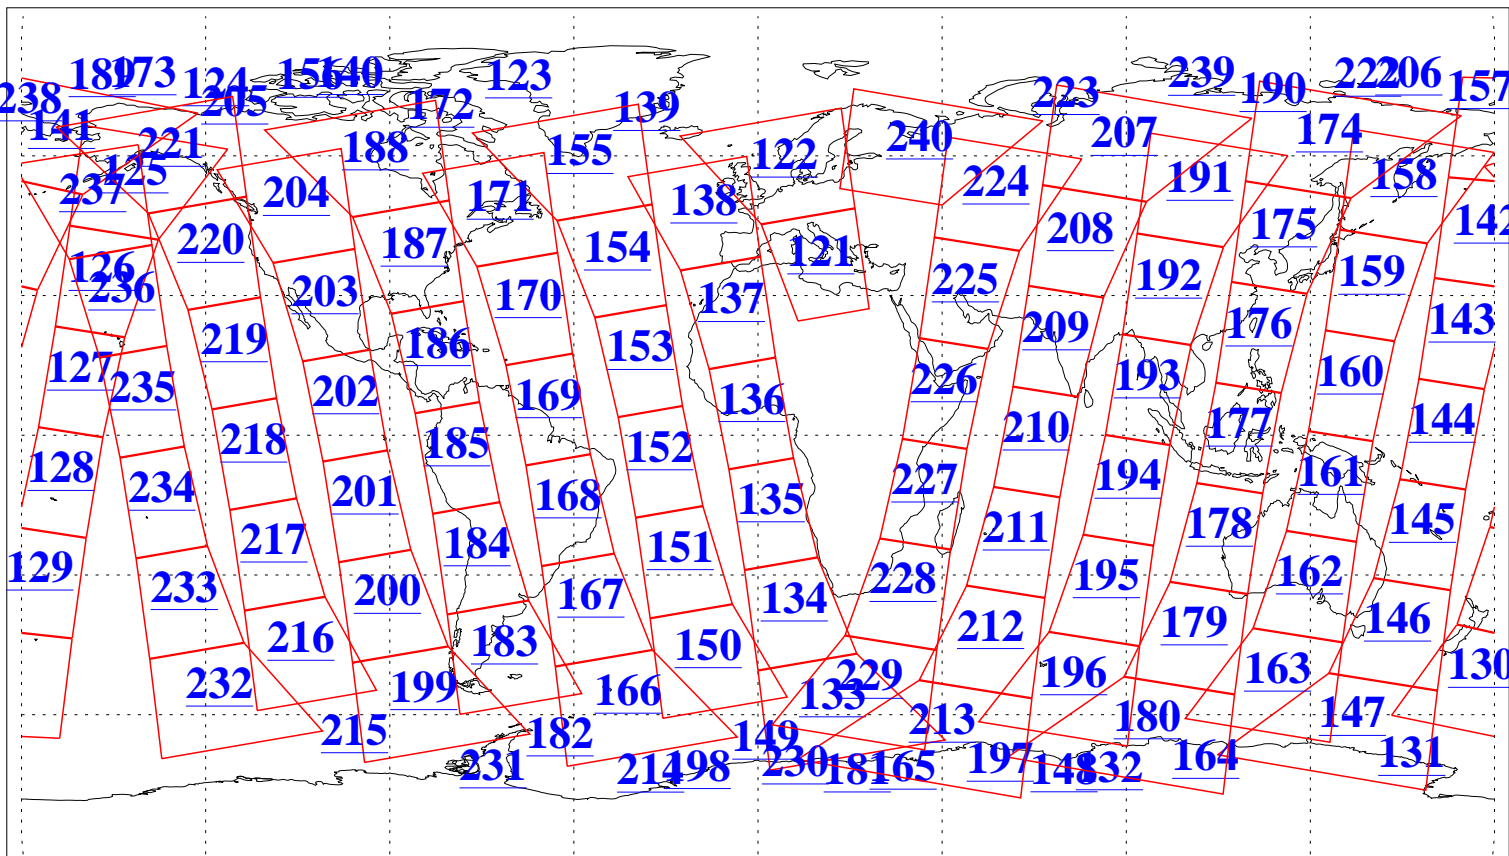

L1B Availability  
AMSU Granules: 240  
HSB Granules: 0  
AIRS Granules: 240

5 Apr 2008  
DoY 96  
Aqua Day 2163  
Granules: 1 to 120

Granules: 121 to 240

Legend: AMSU Available, HSB Available, AIRS Available

L1B Availability  
AMSU Granules: 240  
HSB Granules: 0  
AIRS Granules: 240

5 Apr 2008  
DoY 96  
Aqua Day 2163  
Ascending Granules

Descending Granules

Legend: AMSU Available, HSB Available, AIRS Available

L1B Availability  
 AMSU Granules: 240  
 HSB Granules: 0  
 AIRS Granules: 240

5 Apr 2008  
 DoY 96  
 Aqua Day 2163

Northern Hemisphere Granules

Southern Hemisphere Granules

Legend: AMSU Available, HSB Available, AIRS Available