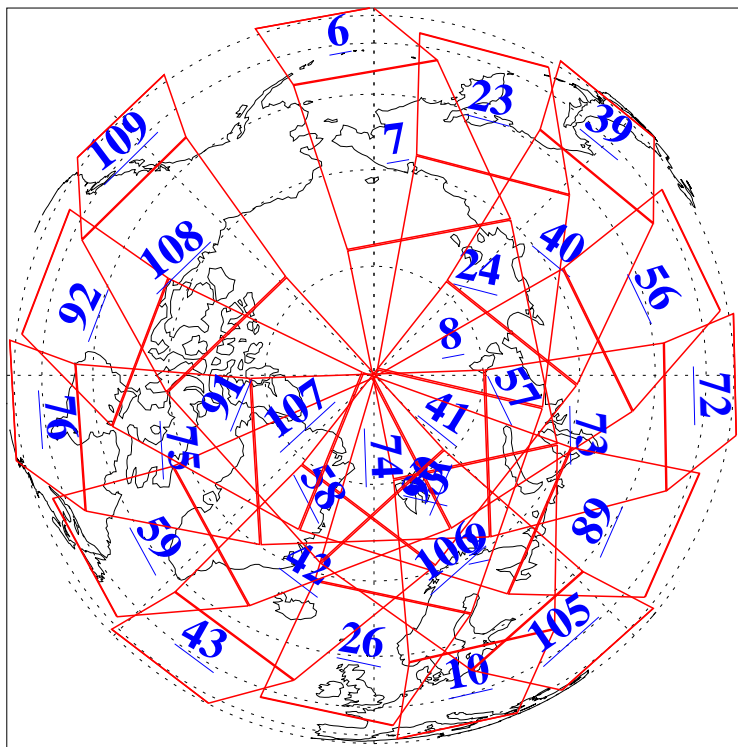

L1B Availability  
AMSU Granules: 240  
HSB Granules: 0  
AIRS Granules: 240

5 Apr 2008  
DoY 96  
Aqua Day 2163  
Granules: 1 to 120

Granules: 121 to 240

Legend: AMSU Available, HSB Available, AIRS Available

L1B Availability  
AMSU Granules: 240  
HSB Granules: 0  
AIRS Granules: 240

5 Apr 2008  
DoY 96  
Aqua Day 2163  
Ascending Granules

Descending Granules

Legend: AMSU Available, HSB Available, AIRS Available

L1B Availability  
 AMSU Granules: 240  
 HSB Granules: 0  
 AIRS Granules: 240

5 Apr 2008  
 DoY 96  
 Aqua Day 2163

Northern Hemisphere Granules

Southern Hemisphere Granules

Legend: AMSU Available, HSB Available, AIRS Available