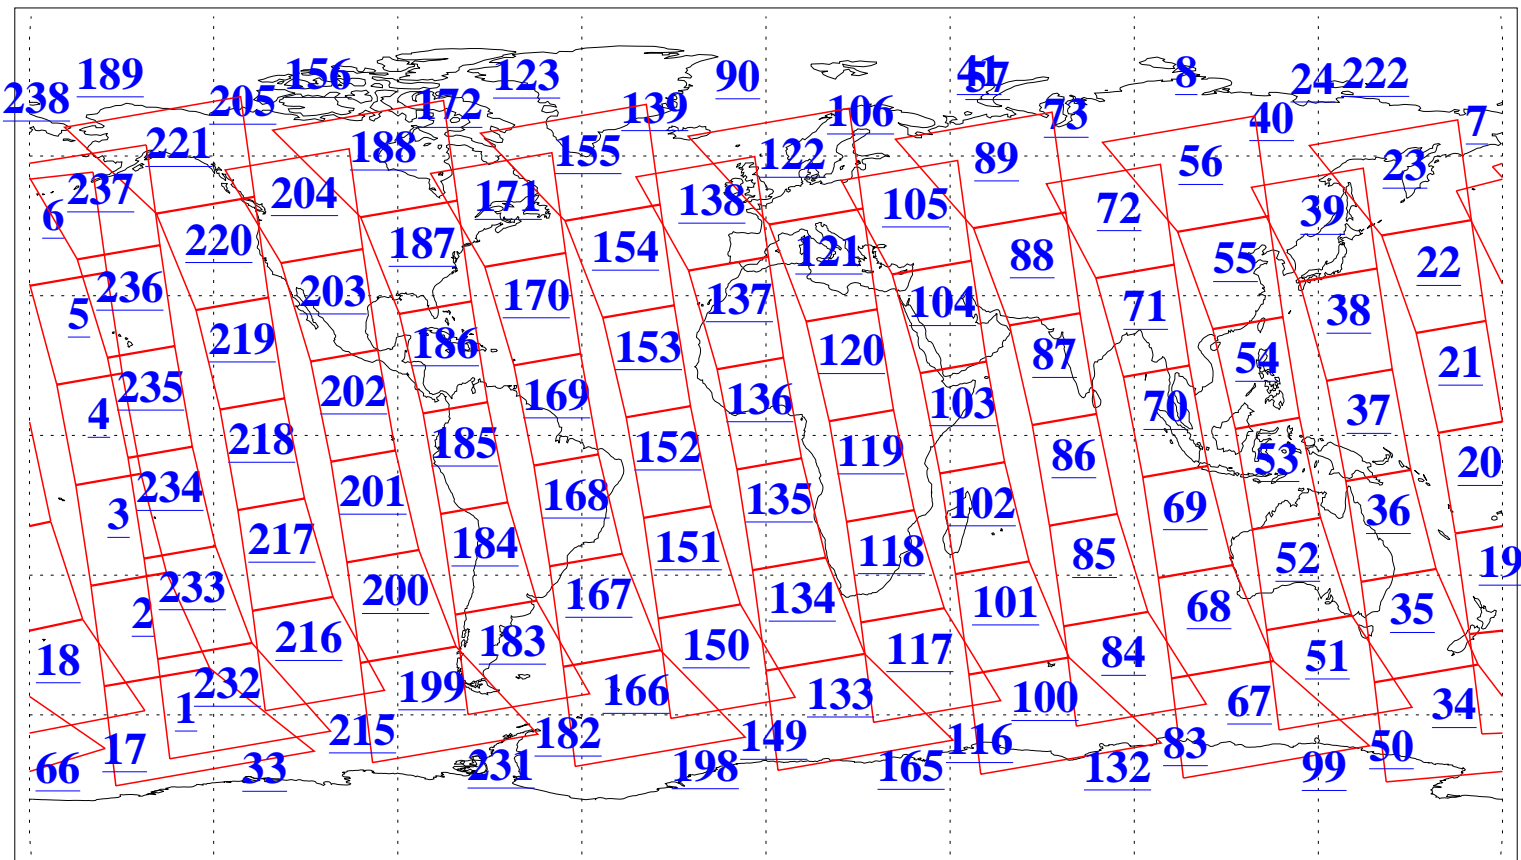

L1B Availability  
AMSU Granules: 240  
HSB Granules: 0  
AIRS Granules: 240

5 Apr 2008  
DoY 96  
Aqua Day 2163  
Granules: 1 to 120

Granules: 121 to 240

Legend: AMSU Available, HSB Available, AIRS Available

L1B Availability  
AMSU Granules: 240  
HSB Granules: 0  
AIRS Granules: 240

5 Apr 2008  
DoY 96  
Aqua Day 2163  
Ascending Granules

Descending Granules

Legend: AMSU Available, HSB Available, AIRS Available

L1B Availability  
 AMSU Granules: 240  
 HSB Granules: 0  
 AIRS Granules: 240

5 Apr 2008  
 DoY 96  
 Aqua Day 2163

Northern Hemisphere Granules

Southern Hemisphere Granules

Legend: AMSU Available, HSB Available, AIRS Available