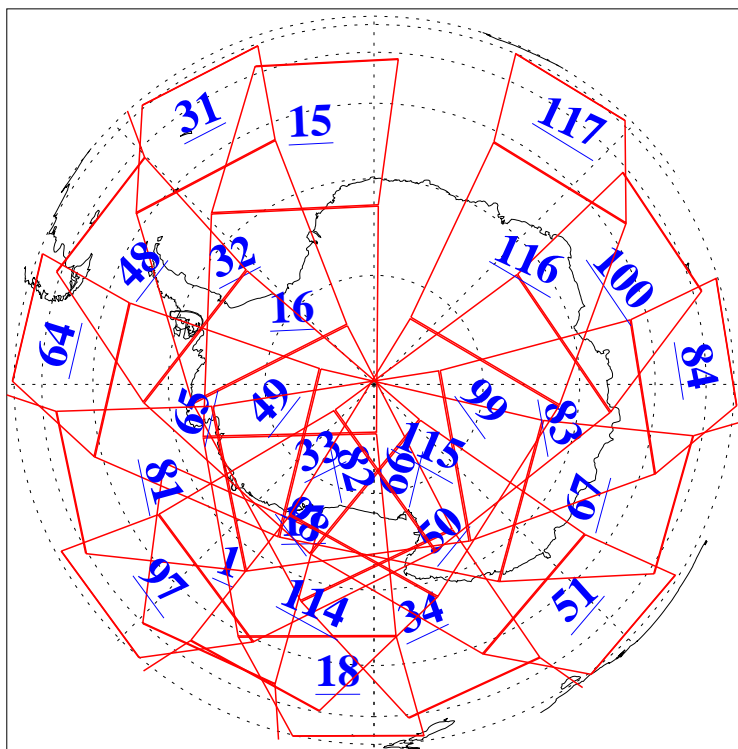

L1B Availability  
AMSU Granules: 240  
HSB Granules: 0  
AIRS Granules: 240

5 Apr 2008  
DoY 96  
Aqua Day 2163  
Granules: 1 to 120

Granules: 121 to 240

Legend: AMSU Available, HSB Available, AIRS Available

L1B Availability  
AMSU Granules: 240  
HSB Granules: 0  
AIRS Granules: 240

5 Apr 2008  
DoY 96  
Aqua Day 2163  
Ascending Granules

Descending Granules

Legend: AMSU Available, HSB Available, AIRS Available

L1B Availability  
 AMSU Granules: 240  
 HSB Granules: 0  
 AIRS Granules: 240

5 Apr 2008  
 DoY 96  
 Aqua Day 2163

Northern Hemisphere Granules

Southern Hemisphere Granules

Legend: AMSU Available, HSB Available, AIRS Available