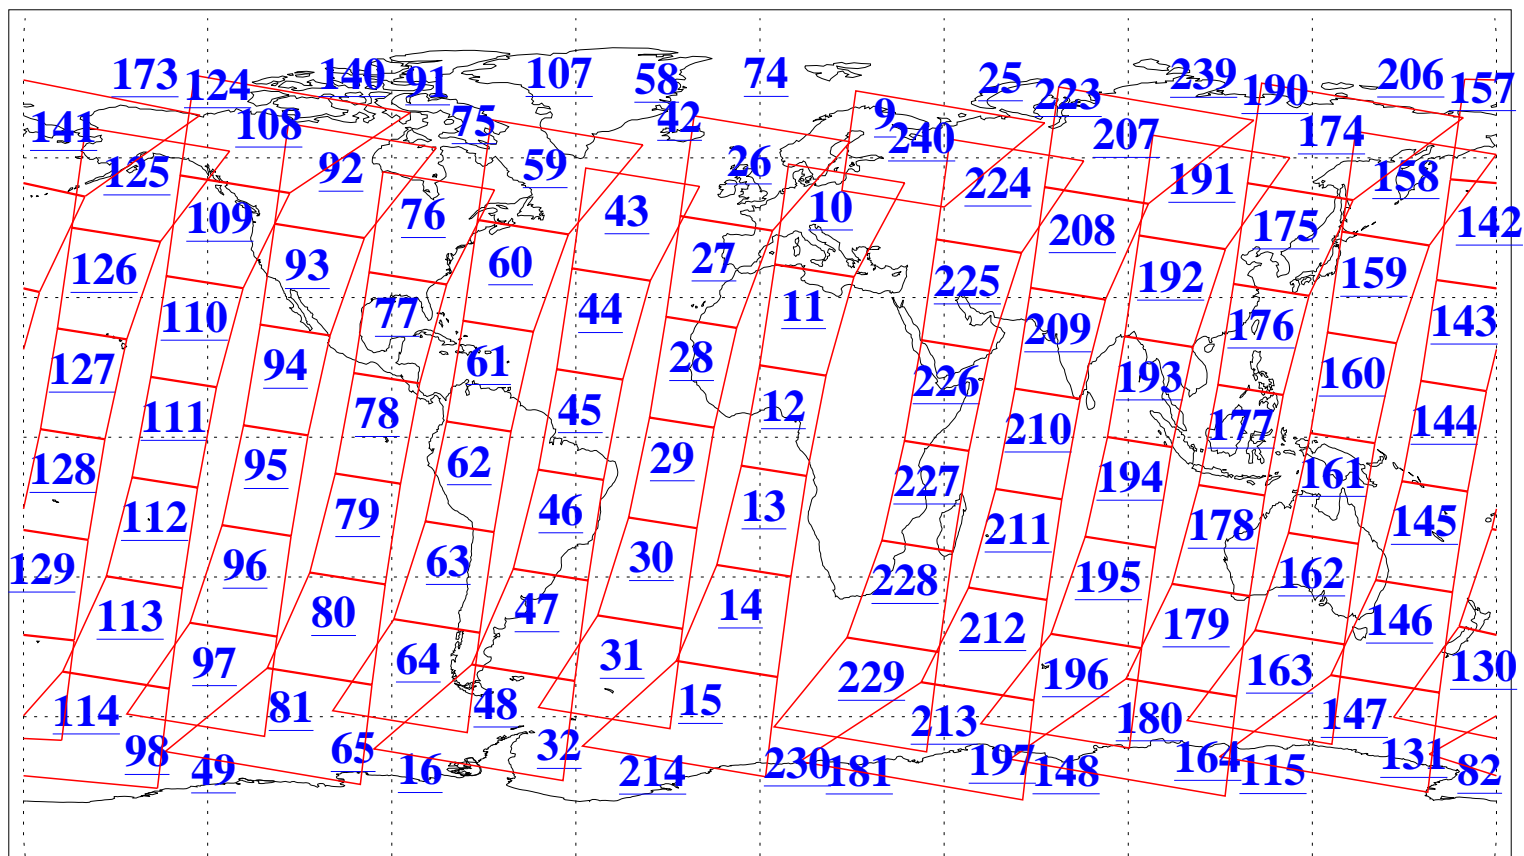

L1B Availability  
AMSU Granules: 240  
HSB Granules: 0  
AIRS Granules: 240

5 Apr 2008  
DoY 96  
Aqua Day 2163  
Granules: 1 to 120

Granules: 121 to 240

Legend: AMSU Available, HSB Available, AIRS Available

L1B Availability  
AMSU Granules: 240  
HSB Granules: 0  
AIRS Granules: 240

5 Apr 2008  
DoY 96  
Aqua Day 2163  
Ascending Granules

Descending Granules

Legend: AMSU Available, HSB Available, AIRS Available

L1B Availability  
 AMSU Granules: 240  
 HSB Granules: 0  
 AIRS Granules: 240

5 Apr 2008  
 DoY 96  
 Aqua Day 2163

Northern Hemisphere Granules

Southern Hemisphere Granules

Legend: AMSU Available, HSB Available, AIRS Available