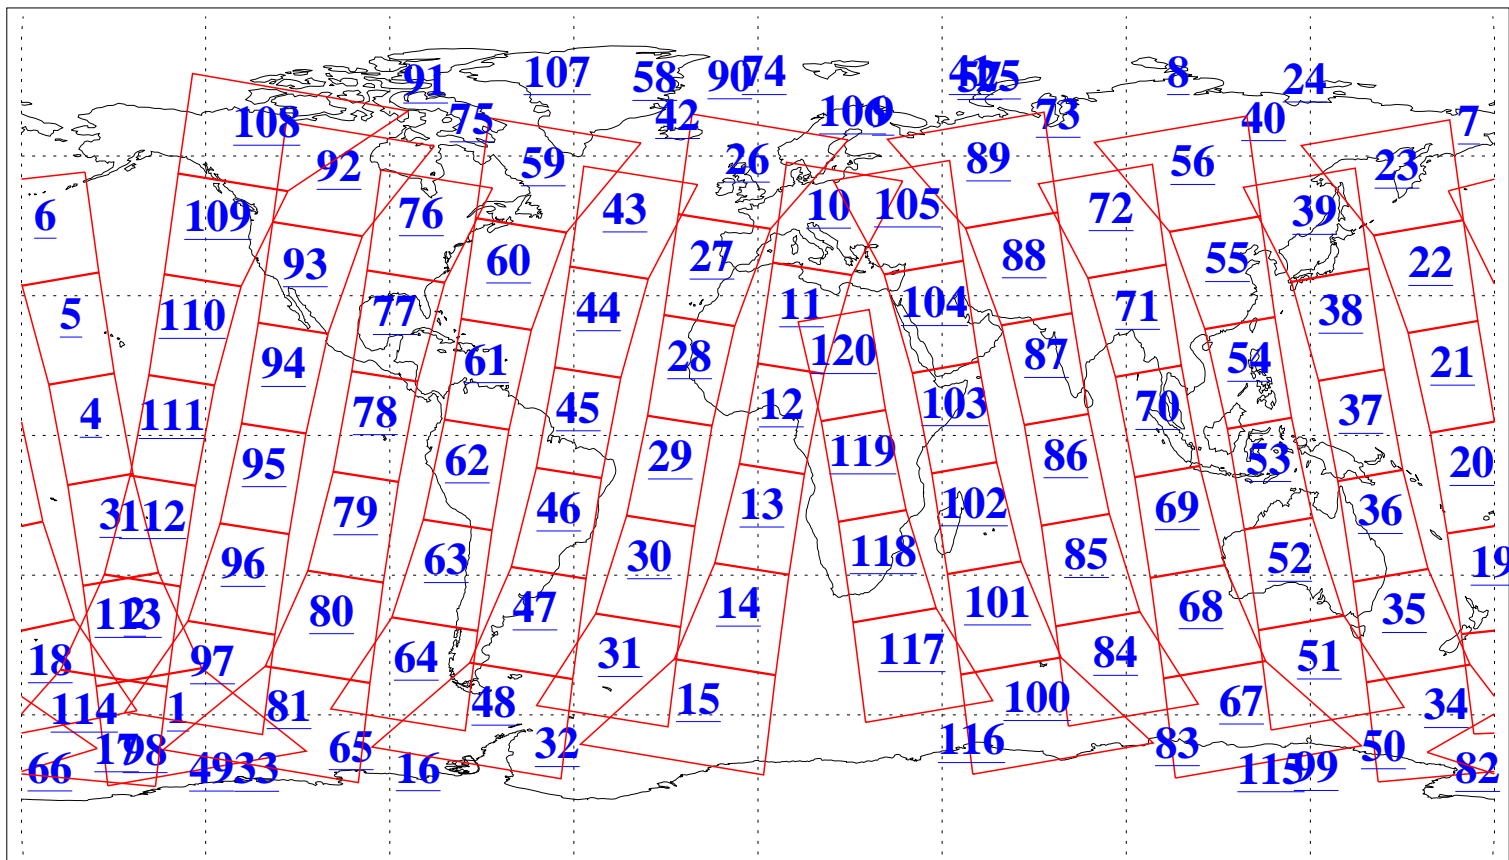

L1B Availability  
AMSU Granules: 240  
HSB Granules: 0  
AIRS Granules: 240

5 Apr 2008  
DoY 96  
Aqua Day 2163  
Granules: 1 to 120

Granules: 121 to 240

Legend: AMSU Available, HSB Available, AIRS Available

L1B Availability  
AMSU Granules: 240  
HSB Granules: 0  
AIRS Granules: 240

5 Apr 2008  
DoY 96  
Aqua Day 2163  
Ascending Granules

Descending Granules

Legend: AMSU Available, HSB Available, AIRS Available

L1B Availability  
 AMSU Granules: 240  
 HSB Granules: 0  
 AIRS Granules: 240

5 Apr 2008  
 DoY 96  
 Aqua Day 2163

Northern Hemisphere Granules

Southern Hemisphere Granules

Legend: AMSU Available, HSB Available, AIRS Available