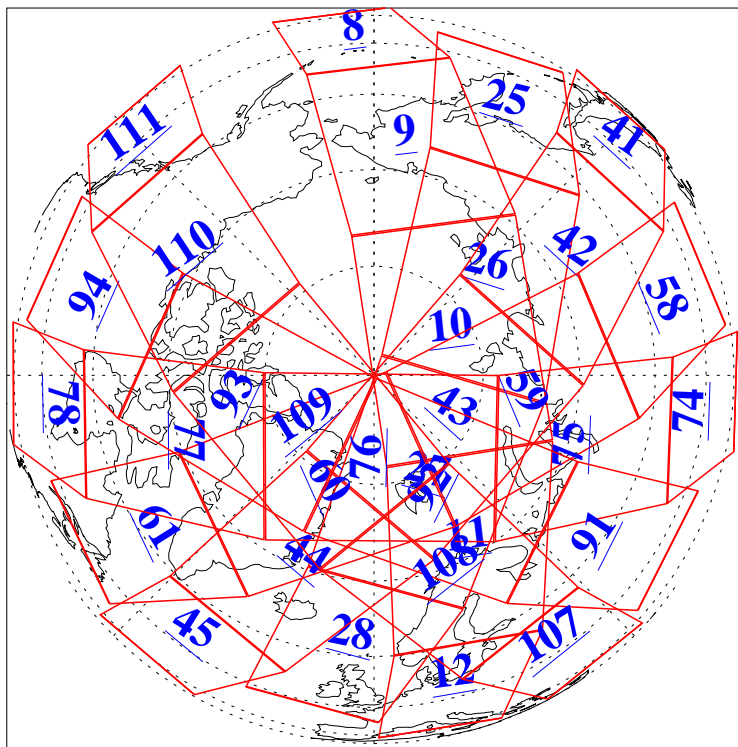

L1B Availability
AMSU Granules: 240
HSB Granules: 0
AIRS Granules: 240

3 Apr 2008
DoY 94
Aqua Day 2161
Granules: 1 to 120

Granules: 121 to 240

Legend: AMSU Available, HSB Available, AIRS Available

L1B Availability
AMSU Granules: 240
HSB Granules: 0
AIRS Granules: 240

3 Apr 2008
DoY 94
Aqua Day 2161
Ascending Granules

Descending Granules

Legend: AMSU Available, HSB Available, AIRS Available

L1B Availability
 AMSU Granules: 240
 HSB Granules: 0
 AIRS Granules: 240

3 Apr 2008
 DoY 94
 Aqua Day 2161

Northern Hemisphere Granules

Southern Hemisphere Granules

Legend: AMSU Available, HSB Available, AIRS Available