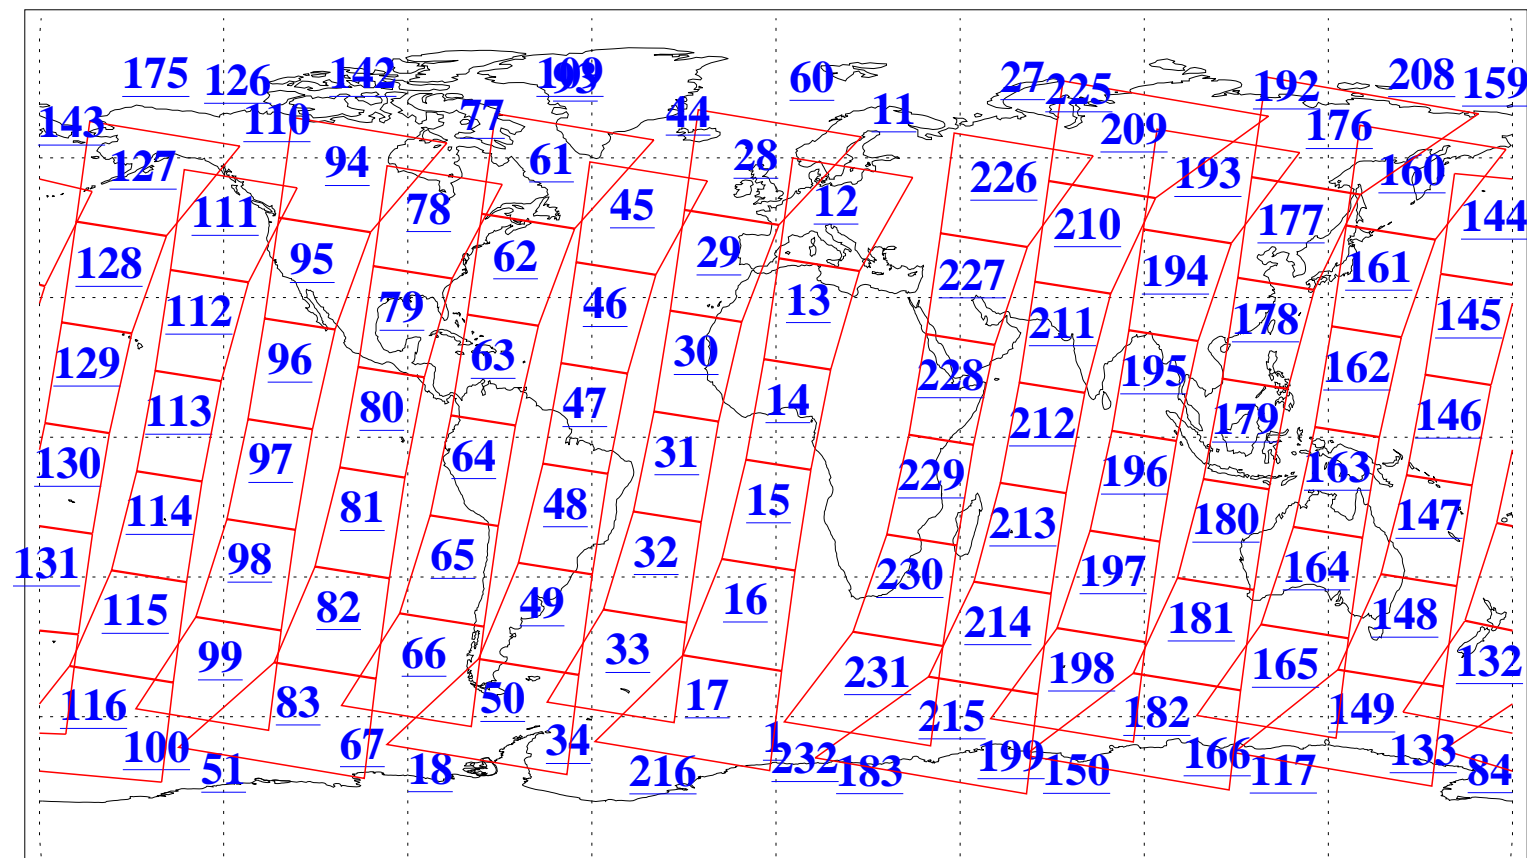

L1B Availability
AMSU Granules: 240
HSB Granules: 0
AIRS Granules: 240

3 Apr 2008
DoY 94
Aqua Day 2161
Granules: 1 to 120

Granules: 121 to 240

Legend: AMSU Available, HSB Available, AIRS Available

L1B Availability
AMSU Granules: 240
HSB Granules: 0
AIRS Granules: 240

3 Apr 2008
DoY 94
Aqua Day 2161
Ascending Granules

Descending Granules

Legend: AMSU Available, HSB Available, AIRS Available

L1B Availability
 AMSU Granules: 240
 HSB Granules: 0
 AIRS Granules: 240

3 Apr 2008
 DoY 94
 Aqua Day 2161

Northern Hemisphere Granules

Southern Hemisphere Granules

Legend: AMSU Available, HSB Available, AIRS Available