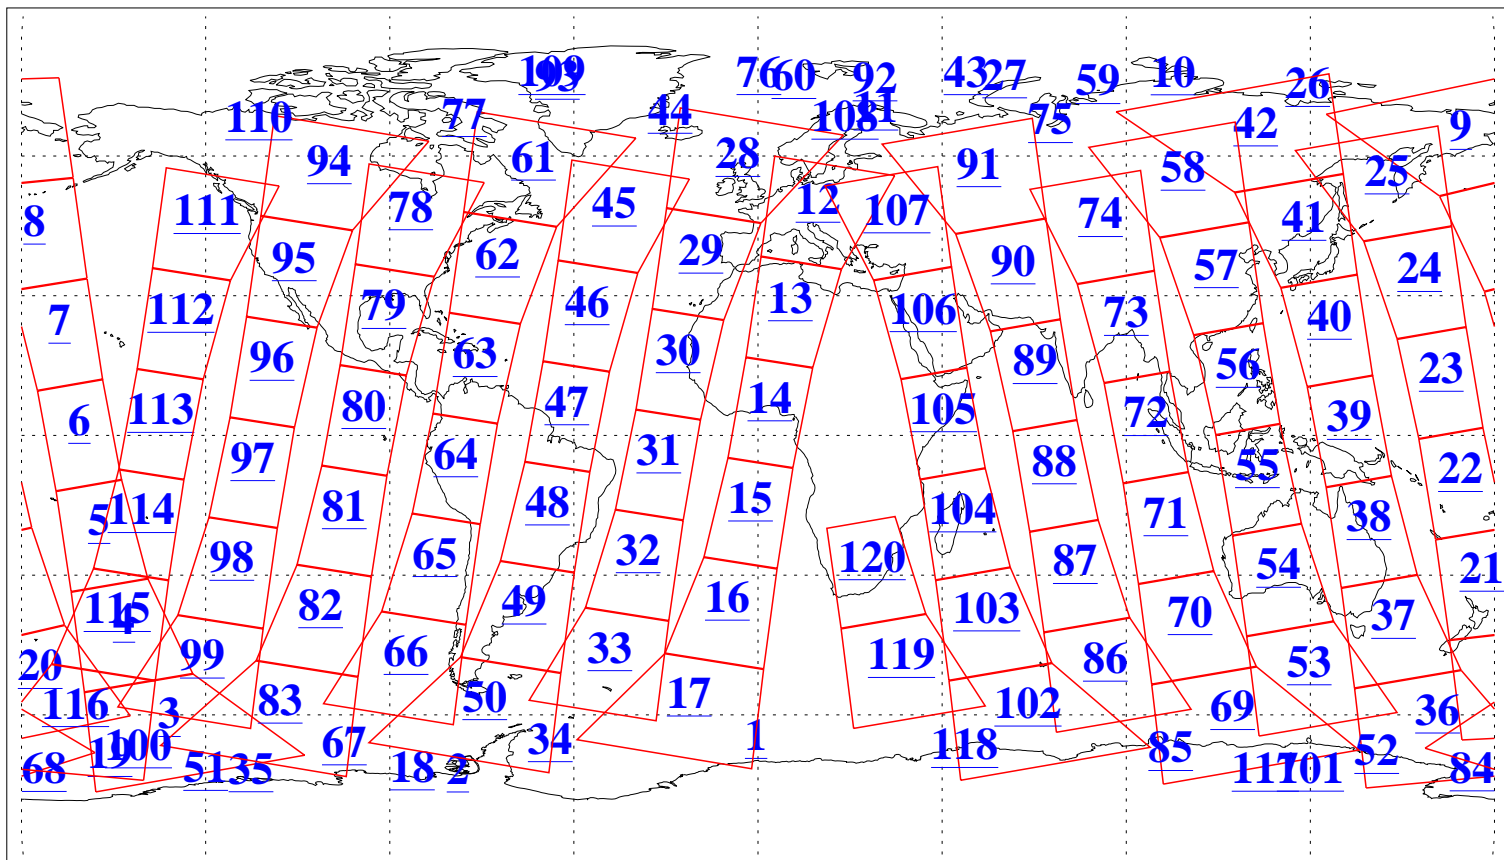

L1B Availability
AMSU Granules: 240
HSB Granules: 0
AIRS Granules: 240

3 Apr 2008
DoY 94
Aqua Day 2161
Granules: 1 to 120

Granules: 121 to 240

Legend: AMSU Available, HSB Available, AIRS Available

L1B Availability
AMSU Granules: 240
HSB Granules: 0
AIRS Granules: 240

3 Apr 2008
DoY 94
Aqua Day 2161
Ascending Granules

Descending Granules

Legend: AMSU Available, HSB Available, AIRS Available

L1B Availability
 AMSU Granules: 240
 HSB Granules: 0
 AIRS Granules: 240

3 Apr 2008
 DoY 94
 Aqua Day 2161

Northern Hemisphere Granules

Southern Hemisphere Granules

Legend: AMSU Available, HSB Available, AIRS Available