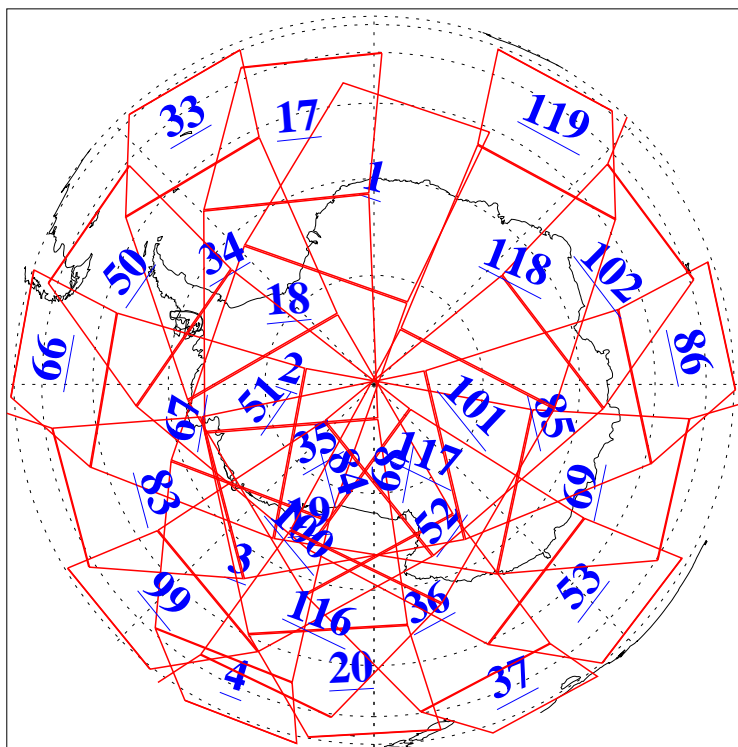

L1B Availability
AMSU Granules: 240
HSB Granules: 0
AIRS Granules: 240

3 Apr 2008
DoY 94
Aqua Day 2161
Granules: 1 to 120

Granules: 121 to 240

Legend: AMSU Available, HSB Available, AIRS Available

L1B Availability
AMSU Granules: 240
HSB Granules: 0
AIRS Granules: 240

3 Apr 2008
DoY 94
Aqua Day 2161
Ascending Granules

Descending Granules

Legend: AMSU Available, HSB Available, AIRS Available

L1B Availability
 AMSU Granules: 240
 HSB Granules: 0
 AIRS Granules: 240

3 Apr 2008
 DoY 94
 Aqua Day 2161

Northern Hemisphere Granules

Southern Hemisphere Granules

Legend: AMSU Available, HSB Available, AIRS Available