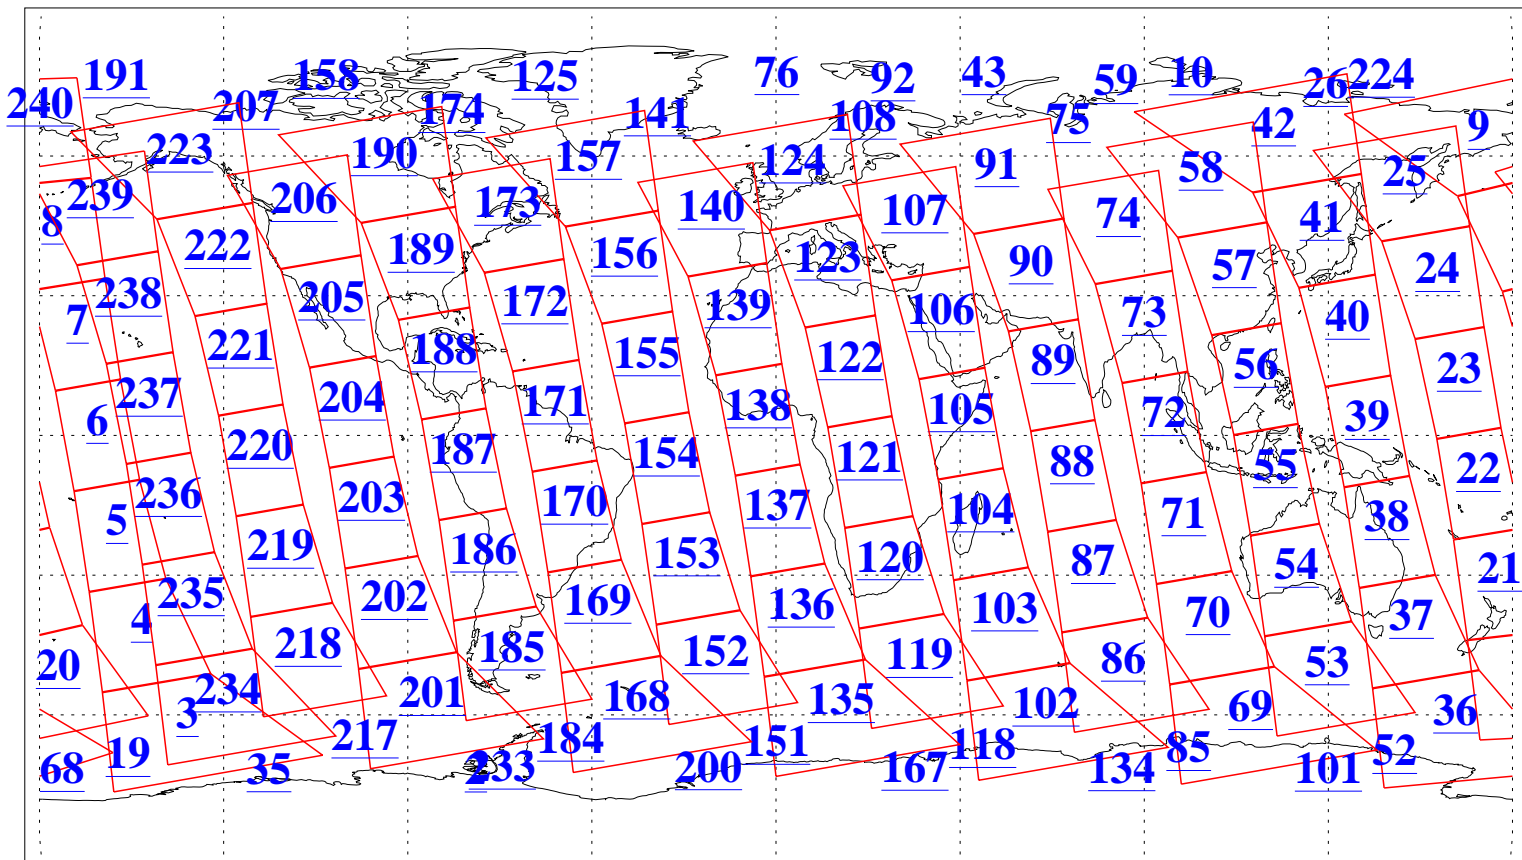

L1B Availability
AMSU Granules: 240
HSB Granules: 0
AIRS Granules: 240

3 Apr 2008
DoY 94
Aqua Day 2161
Granules: 1 to 120

Granules: 121 to 240

Legend: AMSU Available, HSB Available, AIRS Available

L1B Availability
AMSU Granules: 240
HSB Granules: 0
AIRS Granules: 240

3 Apr 2008
DoY 94
Aqua Day 2161
Ascending Granules

Descending Granules

Legend: AMSU Available, HSB Available, AIRS Available

L1B Availability
 AMSU Granules: 240
 HSB Granules: 0
 AIRS Granules: 240

3 Apr 2008
 DoY 94
 Aqua Day 2161

Northern Hemisphere Granules

Southern Hemisphere Granules

Legend: AMSU Available, HSB Available, AIRS Available