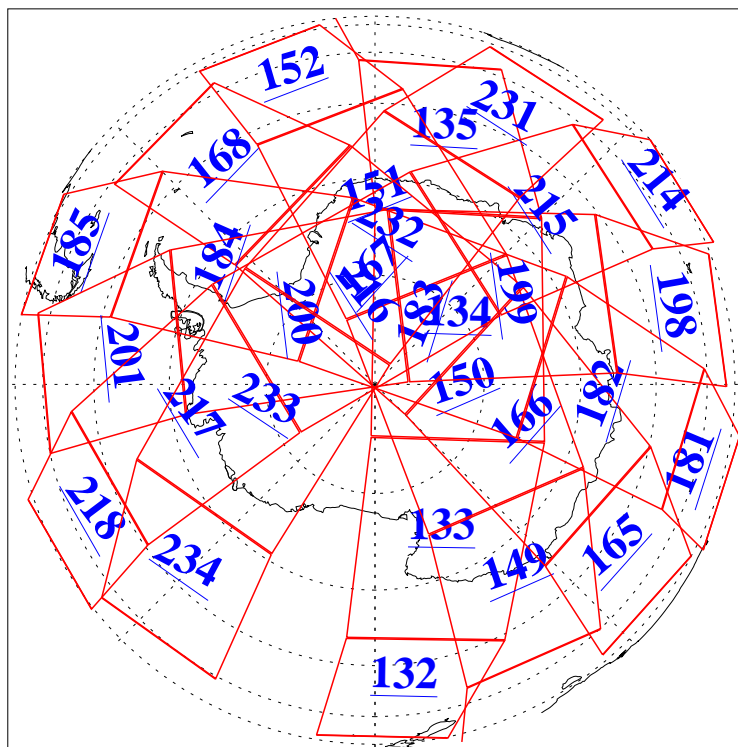

L1B Availability
AMSU Granules: 240
HSB Granules: 0
AIRS Granules: 240

3 Apr 2008
DoY 94
Aqua Day 2161
Granules: 1 to 120

Granules: 121 to 240

Legend: AMSU Available, HSB Available, AIRS Available

L1B Availability
AMSU Granules: 240
HSB Granules: 0
AIRS Granules: 240

3 Apr 2008
DoY 94
Aqua Day 2161
Ascending Granules

Descending Granules

Legend: AMSU Available, HSB Available, AIRS Available

L1B Availability
 AMSU Granules: 240
 HSB Granules: 0
 AIRS Granules: 240

3 Apr 2008
 DoY 94
 Aqua Day 2161

Northern Hemisphere Granules

Southern Hemisphere Granules

Legend: AMSU Available, HSB Available, AIRS Available