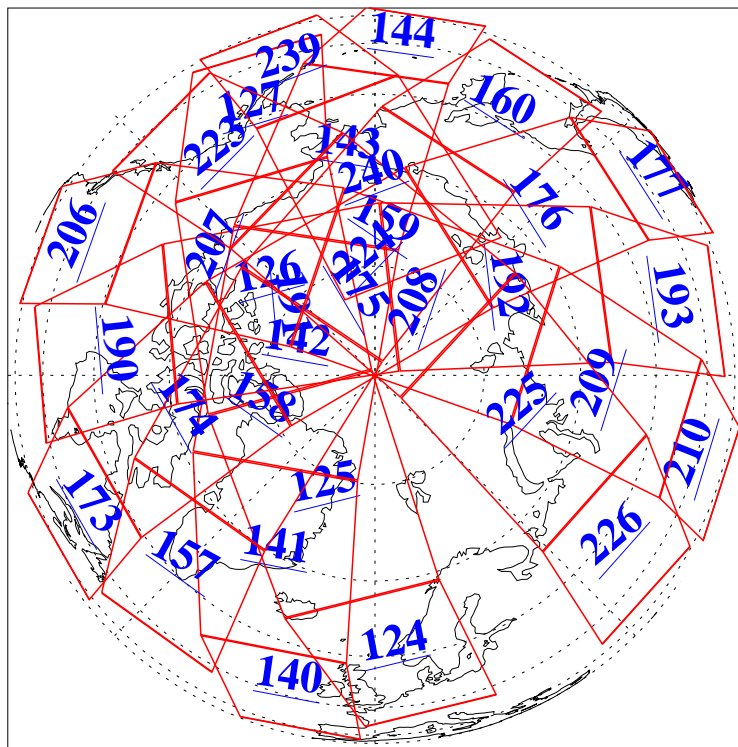

L1B Availability
AMSU Granules: 240
HSB Granules: 0
AIRS Granules: 240

3 Apr 2008
DoY 94
Aqua Day 2161
Granules: 1 to 120

Granules: 121 to 240

Legend: AMSU Available, HSB Available, AIRS Available

L1B Availability
AMSU Granules: 240
HSB Granules: 0
AIRS Granules: 240

3 Apr 2008
DoY 94
Aqua Day 2161
Ascending Granules

Descending Granules

Legend: AMSU Available, HSB Available, AIRS Available

L1B Availability
 AMSU Granules: 240
 HSB Granules: 0
 AIRS Granules: 240

3 Apr 2008
 DoY 94
 Aqua Day 2161

Northern Hemisphere Granules

Southern Hemisphere Granules

Legend: AMSU Available, HSB Available, AIRS Available