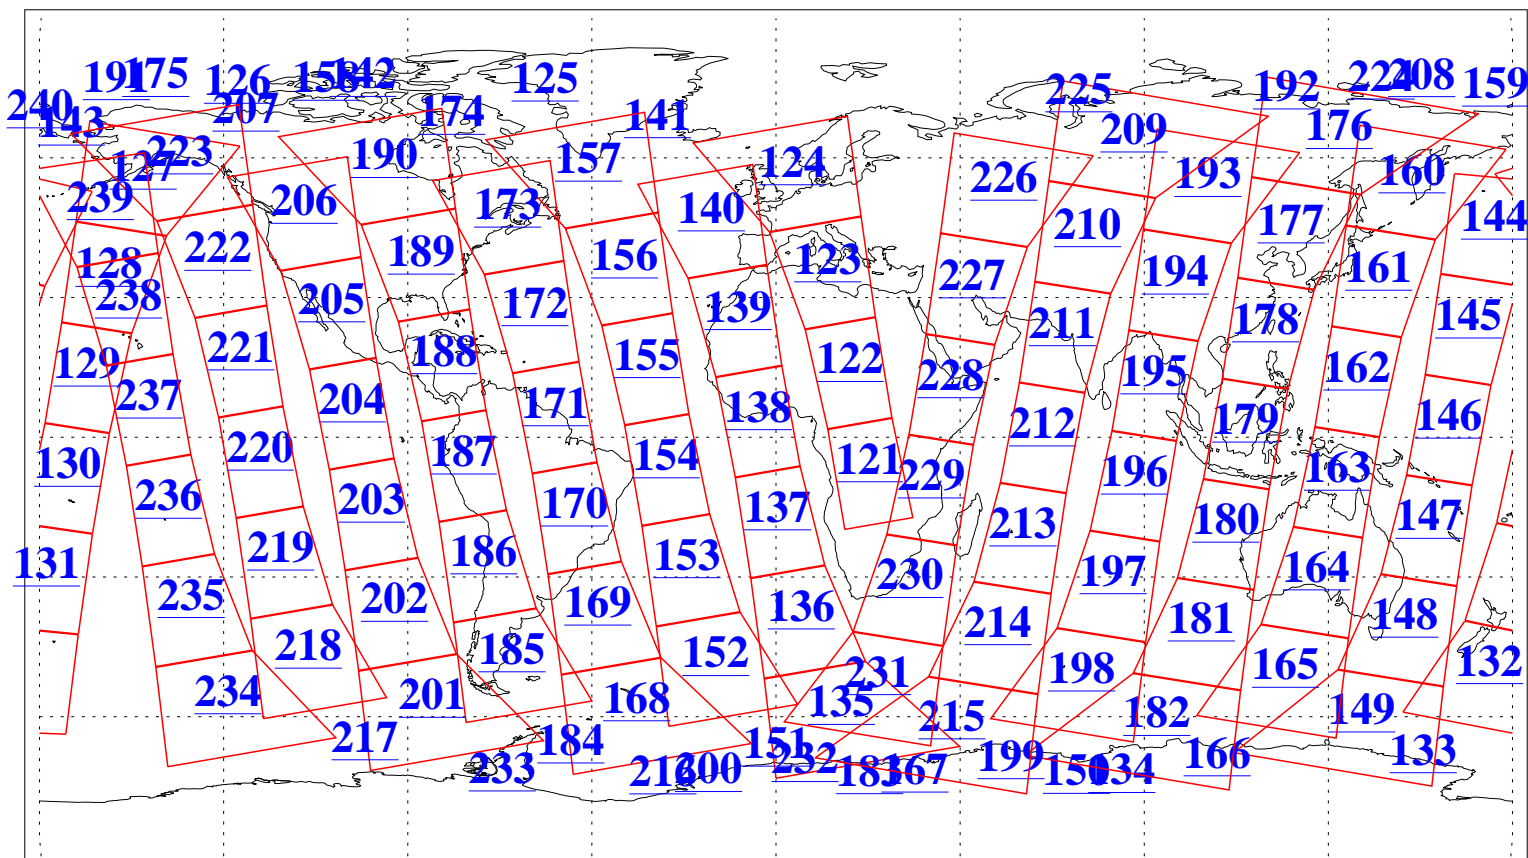

L1B Availability
AMSU Granules: 240
HSB Granules: 0
AIRS Granules: 240

3 Apr 2008
DoY 94
Aqua Day 2161
Granules: 1 to 120

Granules: 121 to 240

Legend: AMSU Available, HSB Available, AIRS Available

L1B Availability
AMSU Granules: 240
HSB Granules: 0
AIRS Granules: 240

3 Apr 2008
DoY 94
Aqua Day 2161
Ascending Granules

Descending Granules

Legend: AMSU Available, HSB Available, AIRS Available

L1B Availability
 AMSU Granules: 240
 HSB Granules: 0
 AIRS Granules: 240

3 Apr 2008
 DoY 94
 Aqua Day 2161

Northern Hemisphere Granules

Southern Hemisphere Granules

Legend: AMSU Available, HSB Available, AIRS Available