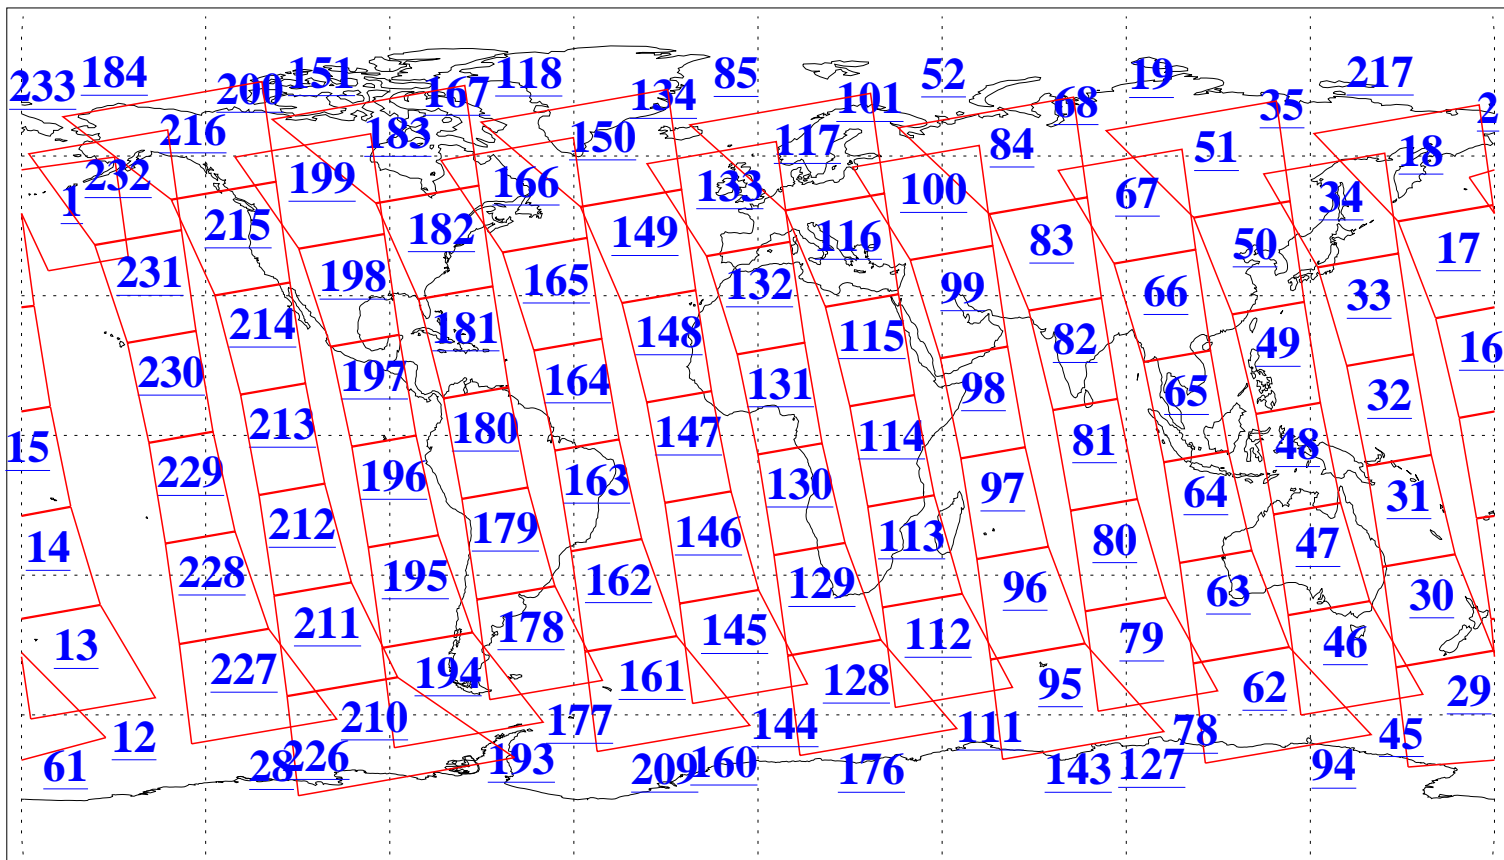

L1B Availability
AMSU Granules: 240
HSB Granules: 0
AIRS Granules: 240

2 Apr 2008
DoY 93
Aqua Day 2160
Granules: 1 to 120

Granules: 121 to 240

Legend: AMSU Available, HSB Available, AIRS Available

L1B Availability
AMSU Granules: 240
HSB Granules: 0
AIRS Granules: 240

2 Apr 2008
DoY 93
Aqua Day 2160

Ascending Granules

Descending Granules

Legend: AMSU Available, HSB Available, AIRS Available

L1B Availability
 AMSU Granules: 240
 HSB Granules: 0
 AIRS Granules: 240

2 Apr 2008
 DoY 93
 Aqua Day 2160

Northern Hemisphere Granules

Southern Hemisphere Granules

Legend: AMSU Available, HSB Available, AIRS Available