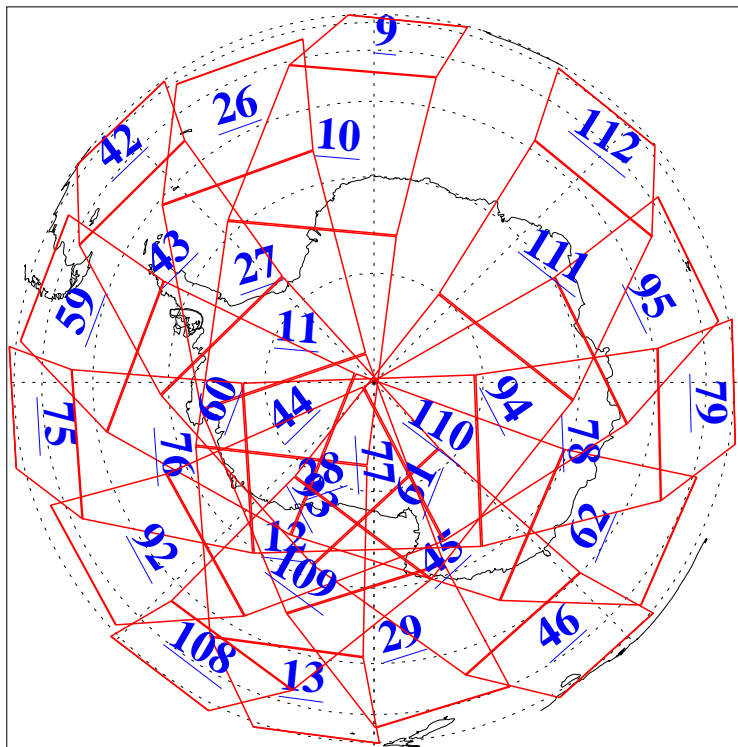

L1B Availability
AMSU Granules: 240
HSB Granules: 0
AIRS Granules: 240

2 Apr 2008
DoY 93
Aqua Day 2160
Granules: 1 to 120

Granules: 121 to 240

Legend: AMSU Available, HSB Available, AIRS Available

L1B Availability
AMSU Granules: 240
HSB Granules: 0
AIRS Granules: 240

2 Apr 2008
DoY 93
Aqua Day 2160

Ascending Granules

Descending Granules

Legend: AMSU Available, HSB Available, AIRS Available

L1B Availability
 AMSU Granules: 240
 HSB Granules: 0
 AIRS Granules: 240

2 Apr 2008
 DoY 93
 Aqua Day 2160

Northern Hemisphere Granules

Southern Hemisphere Granules

Legend: AMSU Available, HSB Available, AIRS Available