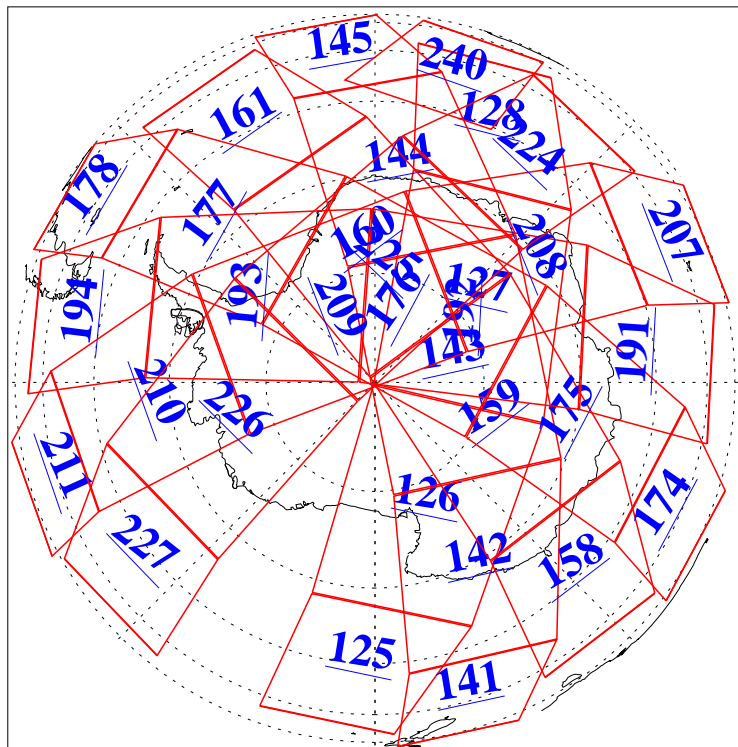

L1B Availability
AMSU Granules: 240
HSB Granules: 0
AIRS Granules: 240

2 Apr 2008
DoY 93
Aqua Day 2160
Granules: 1 to 120

Granules: 121 to 240

Legend: AMSU Available, HSB Available, AIRS Available

L1B Availability
AMSU Granules: 240
HSB Granules: 0
AIRS Granules: 240

2 Apr 2008
DoY 93
Aqua Day 2160

Ascending Granules

Descending Granules

Legend: AMSU Available, HSB Available, AIRS Available

L1B Availability
 AMSU Granules: 240
 HSB Granules: 0
 AIRS Granules: 240

2 Apr 2008
 DoY 93
 Aqua Day 2160

Northern Hemisphere Granules

Southern Hemisphere Granules

Legend: AMSU Available, HSB Available, AIRS Available