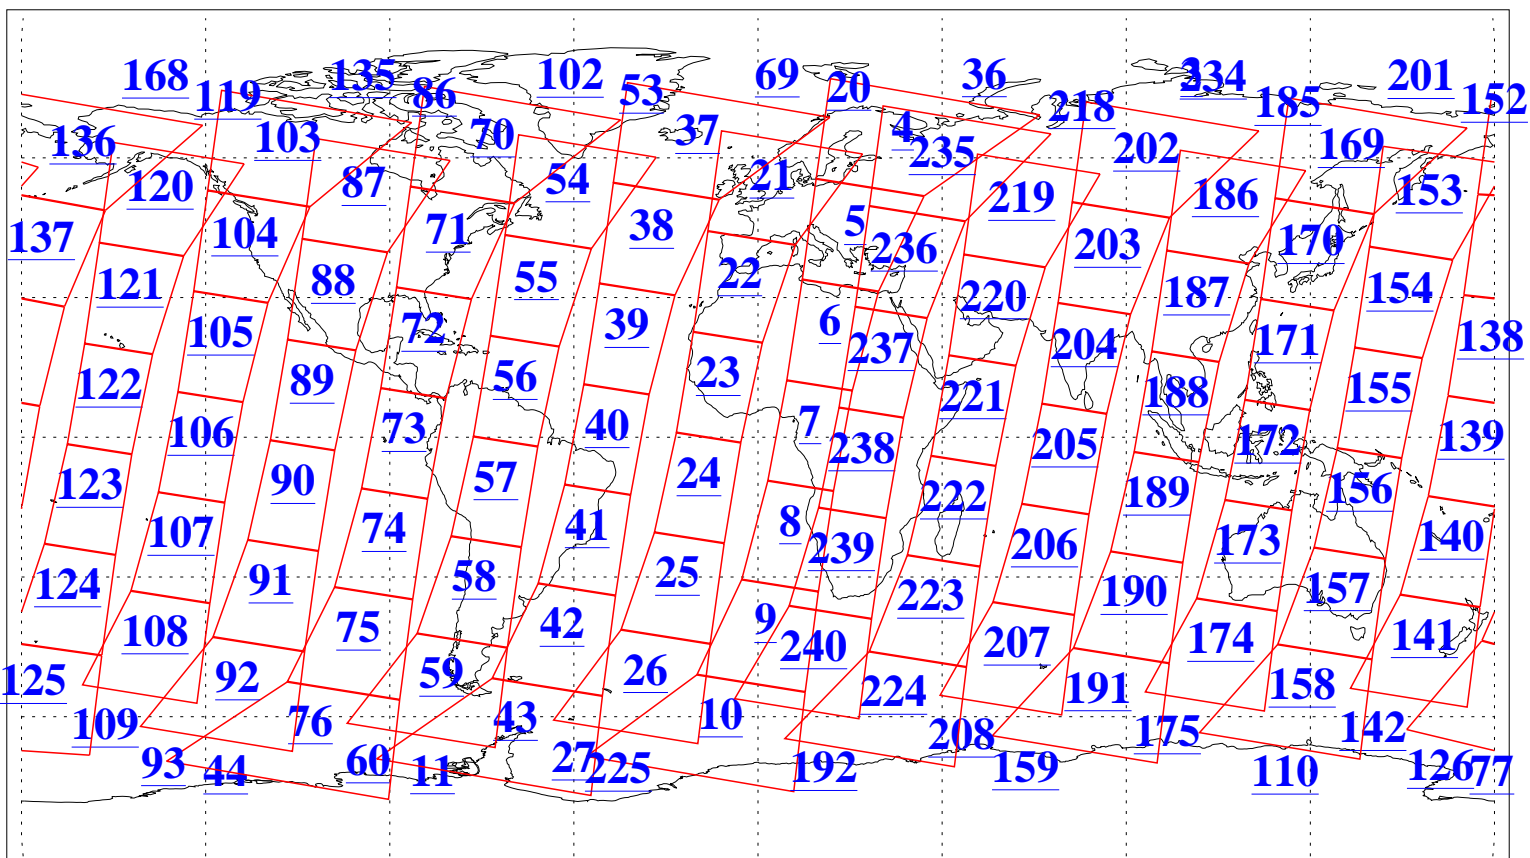

L1B Availability
AMSU Granules: 240
HSB Granules: 0
AIRS Granules: 240

2 Apr 2008
DoY 93
Aqua Day 2160
Granules: 1 to 120

Granules: 121 to 240

Legend: AMSU Available, HSB Available, AIRS Available

L1B Availability
AMSU Granules: 240
HSB Granules: 0
AIRS Granules: 240

2 Apr 2008
DoY 93
Aqua Day 2160

Ascending Granules

Descending Granules

Legend: AMSU Available, HSB Available, AIRS Available

L1B Availability
 AMSU Granules: 240
 HSB Granules: 0
 AIRS Granules: 240

2 Apr 2008
 DoY 93
 Aqua Day 2160