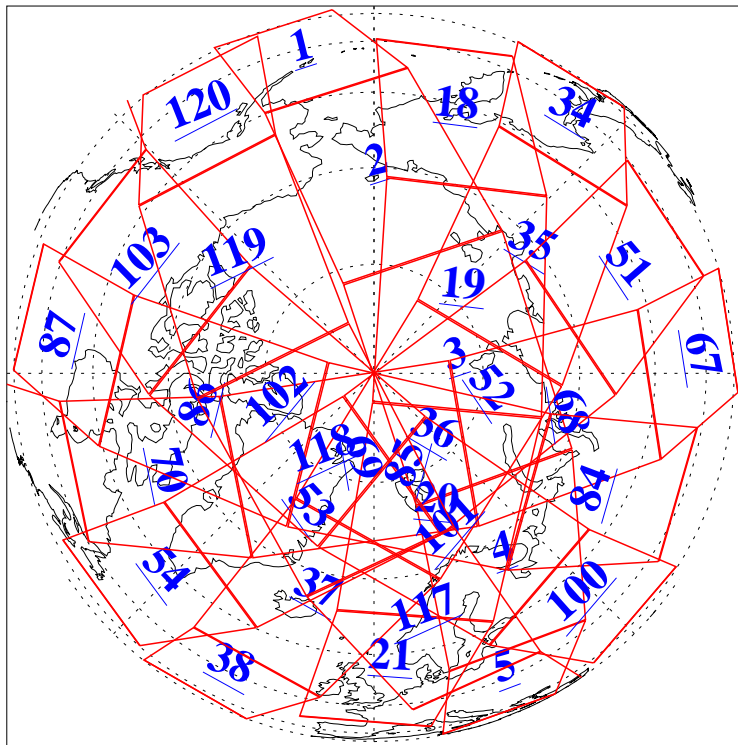

L1B Availability
AMSU Granules: 240
HSB Granules: 0
AIRS Granules: 240

2 Apr 2008
DoY 93
Aqua Day 2160
Granules: 1 to 120

Granules: 121 to 240

Legend: AMSU Available, HSB Available, AIRS Available

L1B Availability
AMSU Granules: 240
HSB Granules: 0
AIRS Granules: 240

2 Apr 2008
DoY 93
Aqua Day 2160

Ascending Granules

Descending Granules

Legend: AMSU Available, HSB Available, AIRS Available

L1B Availability
 AMSU Granules: 240
 HSB Granules: 0
 AIRS Granules: 240

2 Apr 2008
 DoY 93
 Aqua Day 2160

Northern Hemisphere Granules

Southern Hemisphere Granules

Legend: AMSU Available, HSB Available, AIRS Available