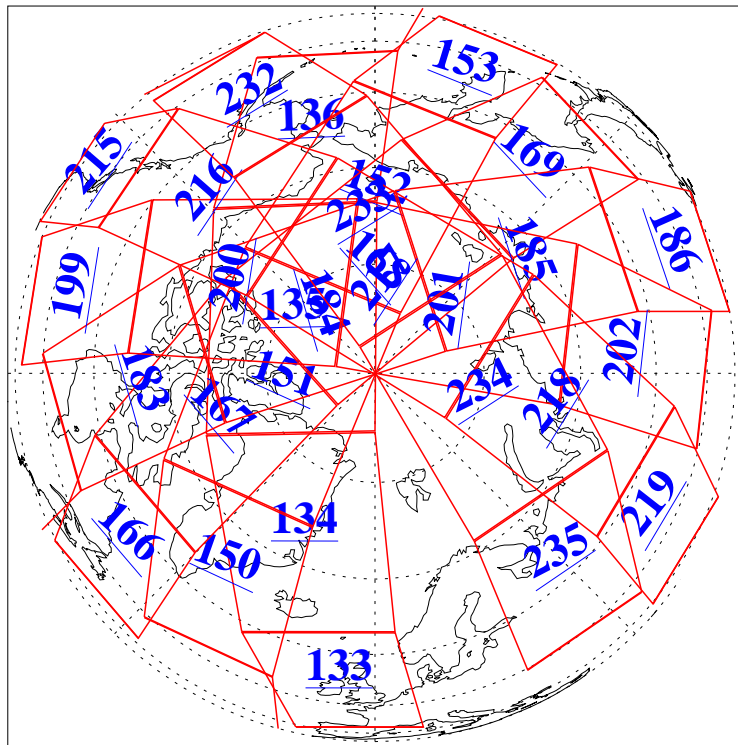

2 Apr 2008
DoY 93
Aqua Day 2160

Ascending Granules

Descending Granules

Legend: AMSU Available, HSB Available, AIRS Available

L1B Availability
 AMSU Granules: 240
 HSB Granules: 0
 AIRS Granules: 240

2 Apr 2008
 DoY 93
 Aqua Day 2160

Northern Hemisphere Granules

Southern Hemisphere Granules

Legend: AMSU Available, HSB Available, AIRS Available