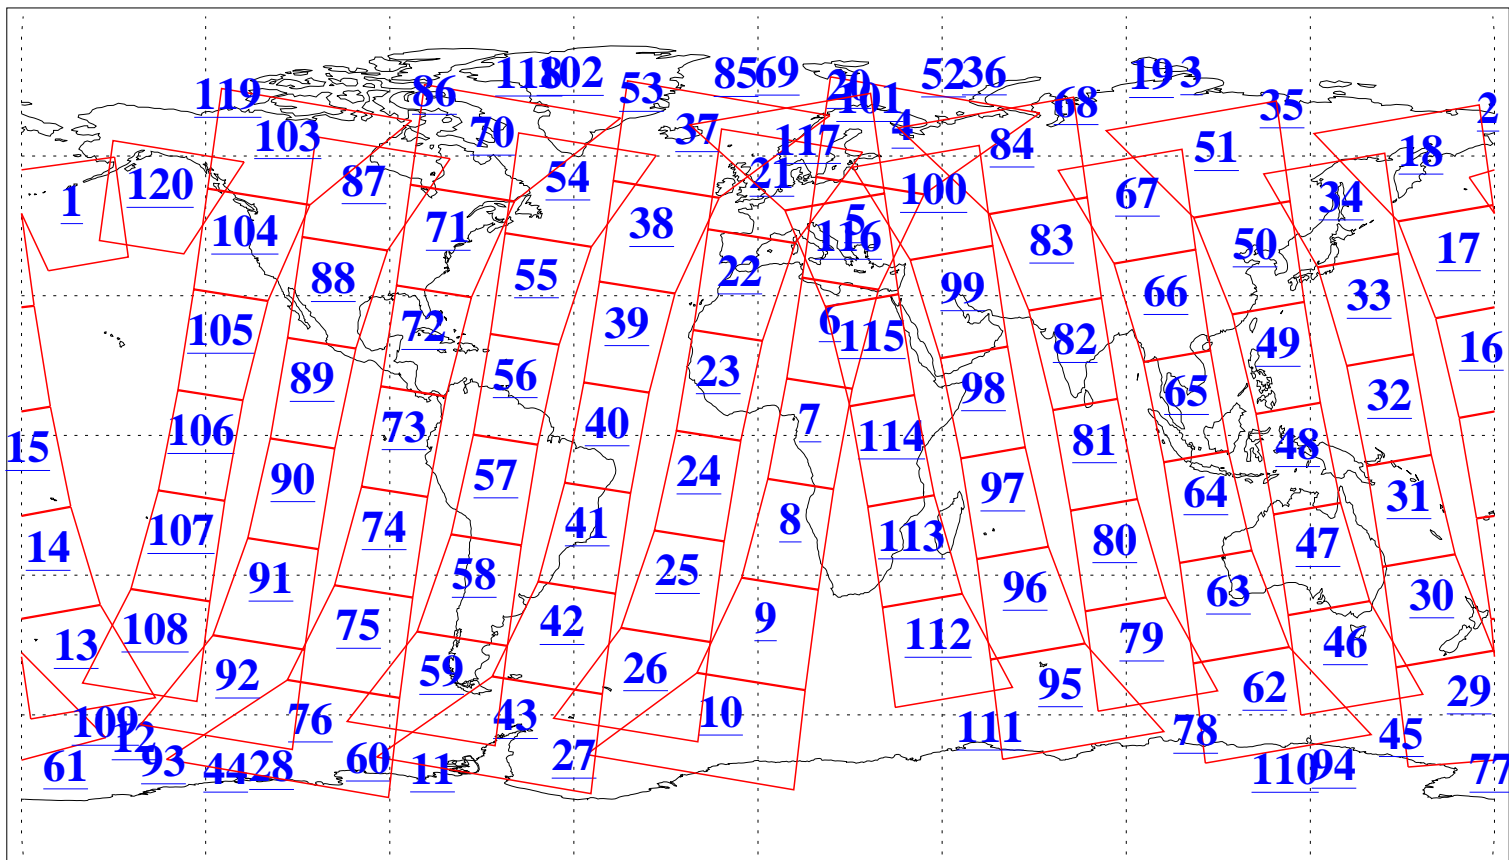

L1B Availability
AMSU Granules: 240
HSB Granules: 0
AIRS Granules: 240

2 Apr 2008
DoY 93
Aqua Day 2160
Granules: 1 to 120

Granules: 121 to 240

Legend: AMSU Available, HSB Available, AIRS Available

L1B Availability
AMSU Granules: 240
HSB Granules: 0
AIRS Granules: 240

2 Apr 2008
DoY 93
Aqua Day 2160

Ascending Granules

Descending Granules

Legend: AMSU Available, HSB Available, AIRS Available

L1B Availability
 AMSU Granules: 240
 HSB Granules: 0
 AIRS Granules: 240

2 Apr 2008
 DoY 93
 Aqua Day 2160

Northern Hemisphere Granules

Southern Hemisphere Granules

Legend: AMSU Available, HSB Available, AIRS Available