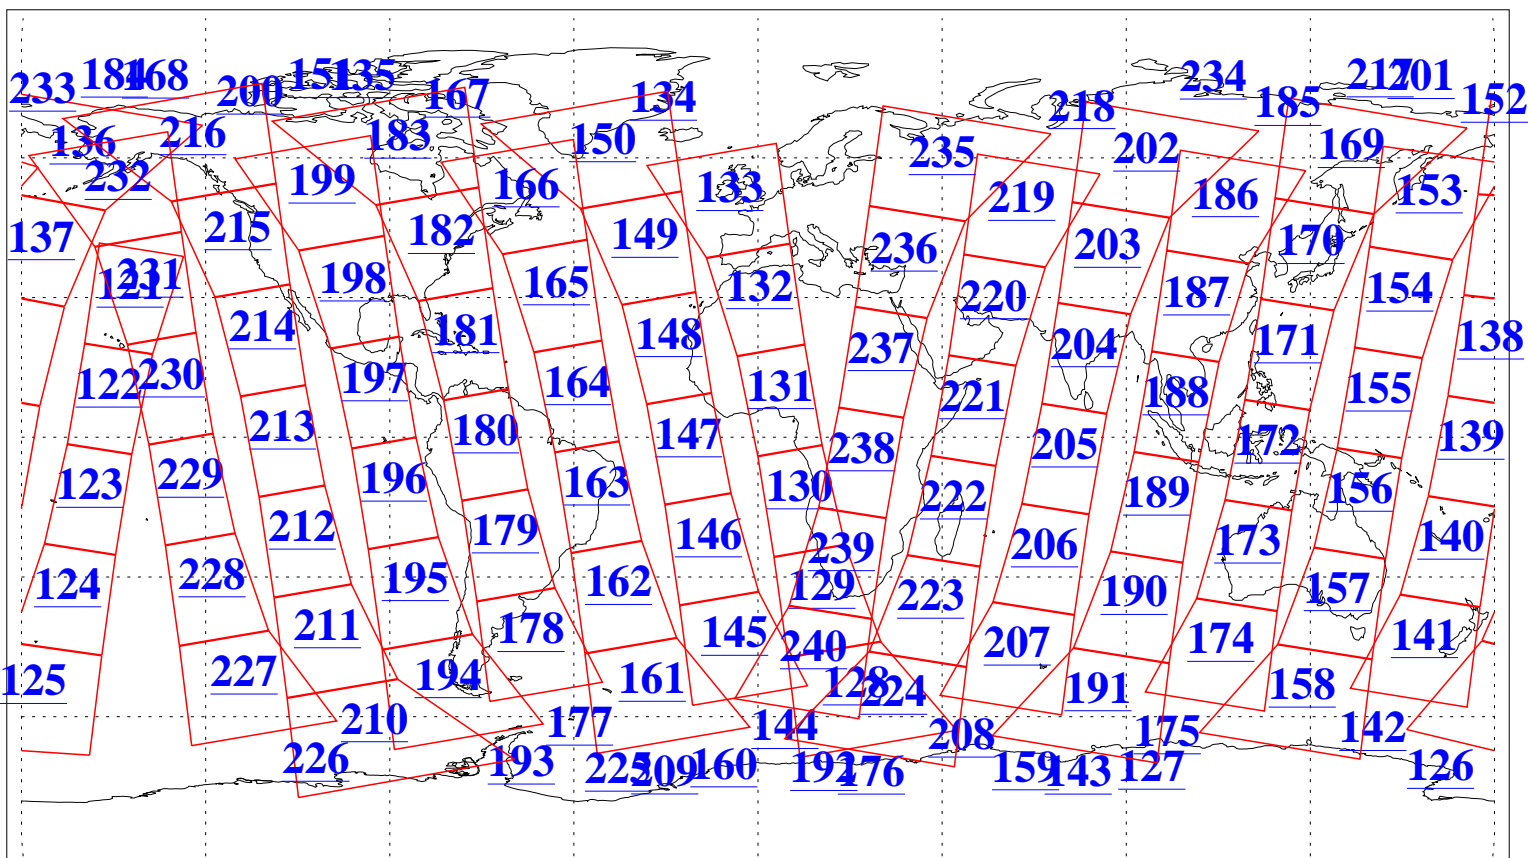

L1B Availability
AMSU Granules: 240
HSB Granules: 0
AIRS Granules: 240

2 Apr 2008
DoY 93
Aqua Day 2160
Granules: 1 to 120

Granules: 121 to 240

Legend: AMSU Available, HSB Available, AIRS Available

L1B Availability
AMSU Granules: 240
HSB Granules: 0
AIRS Granules: 240

2 Apr 2008
DoY 93
Aqua Day 2160

Ascending Granules

Descending Granules

Legend: AMSU Available, HSB Available, AIRS Available

L1B Availability
 AMSU Granules: 240
 HSB Granules: 0
 AIRS Granules: 240

2 Apr 2008
 DoY 93
 Aqua Day 2160