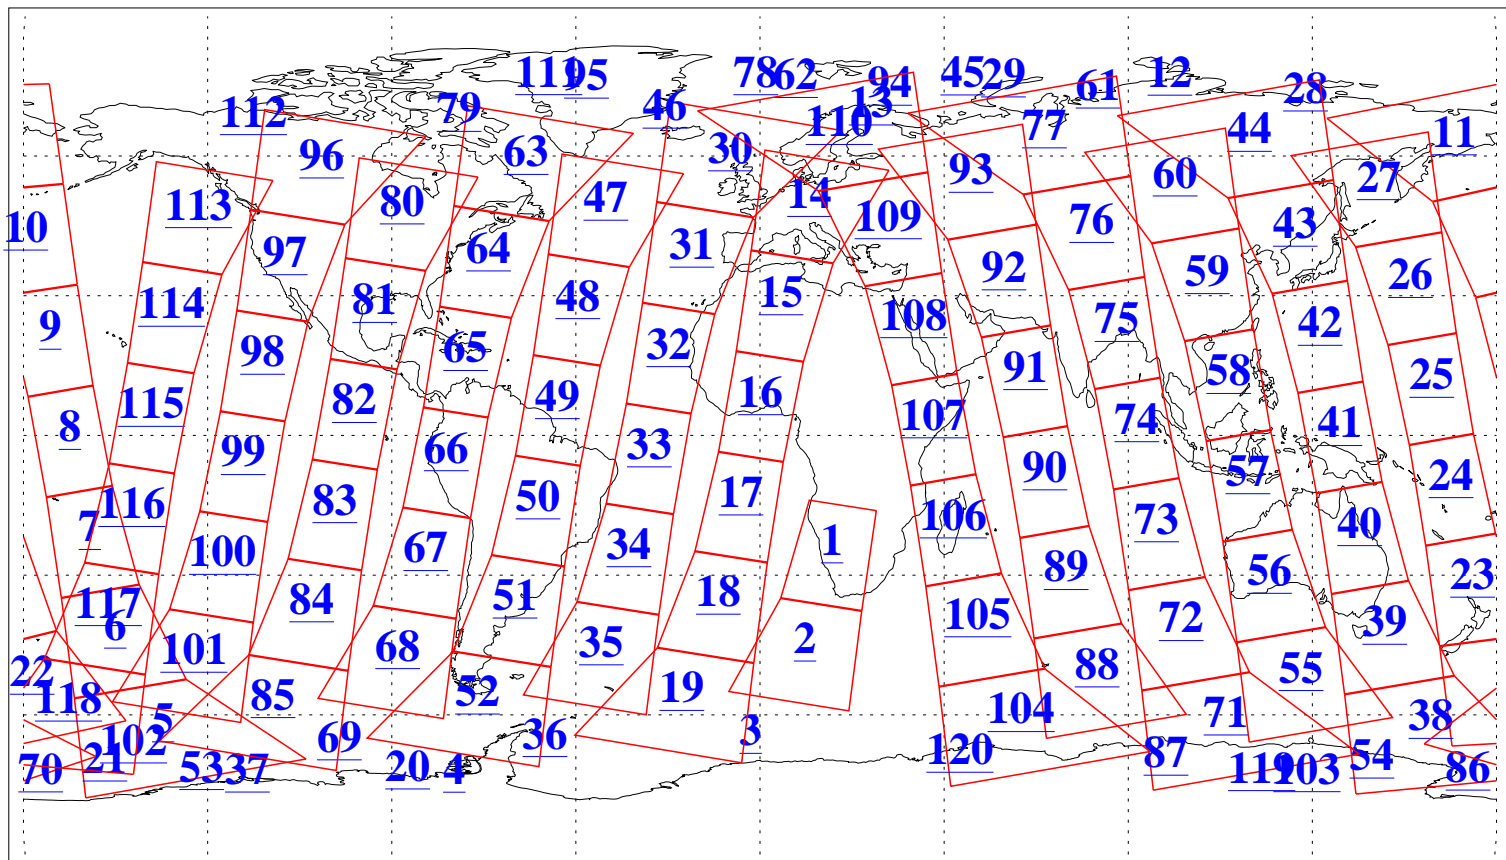

L1B Availability
AMSU Granules: 240
HSB Granules: 0
AIRS Granules: 240

1 Apr 2008
DoY 92
Aqua Day 2159
Granules: 1 to 120

Granules: 121 to 240

Legend: AMSU Available, HSB Available, AIRS Available

L1B Availability
AMSU Granules: 240
HSB Granules: 0
AIRS Granules: 240

1 Apr 2008
DoY 92
Aqua Day 2159
Ascending Granules

Descending Granules

Legend: AMSU Available, HSB Available, AIRS Available

L1B Availability
 AMSU Granules: 240
 HSB Granules: 0
 AIRS Granules: 240

1 Apr 2008
 DoY 92
 Aqua Day 2159

Northern Hemisphere Granules

Southern Hemisphere Granules

Legend: AMSU Available, HSB Available, AIRS Available