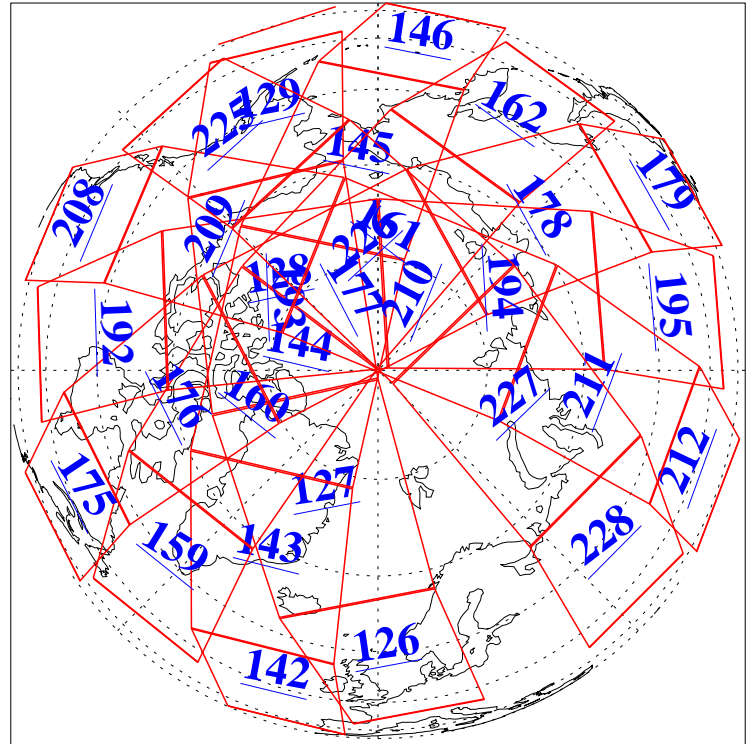

1 Apr 2008
DoY 92
Aqua Day 2159
Ascending Granules

Descending Granules

Legend: AMSU Available, HSB Available, AIRS Available

L1B Availability
 AMSU Granules: 240
 HSB Granules: 0
 AIRS Granules: 240

1 Apr 2008
 DoY 92
 Aqua Day 2159

Northern Hemisphere Granules

Southern Hemisphere Granules

Legend: AMSU Available, HSB Available, AIRS Available