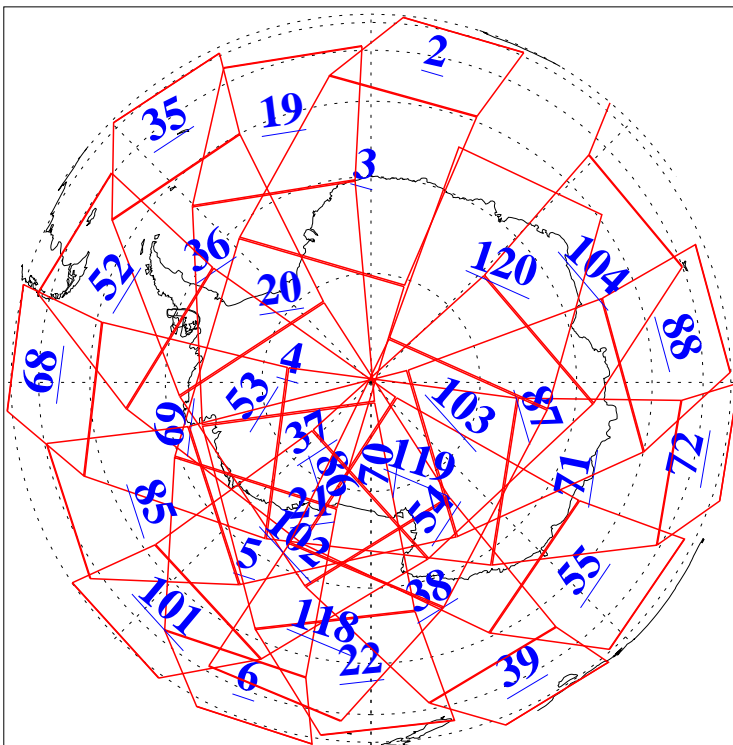

L1B Availability
AMSU Granules: 240
HSB Granules: 0
AIRS Granules: 240

1 Apr 2008
DoY 92
Aqua Day 2159
Granules: 1 to 120

Granules: 121 to 240

Legend: AMSU Available, HSB Available, AIRS Available

L1B Availability
AMSU Granules: 240
HSB Granules: 0
AIRS Granules: 240

1 Apr 2008
DoY 92
Aqua Day 2159
Ascending Granules

Descending Granules

Legend: AMSU Available, HSB Available, AIRS Available

L1B Availability
 AMSU Granules: 240
 HSB Granules: 0
 AIRS Granules: 240

1 Apr 2008
 DoY 92
 Aqua Day 2159

Northern Hemisphere Granules

Southern Hemisphere Granules

Legend: AMSU Available, HSB Available, AIRS Available