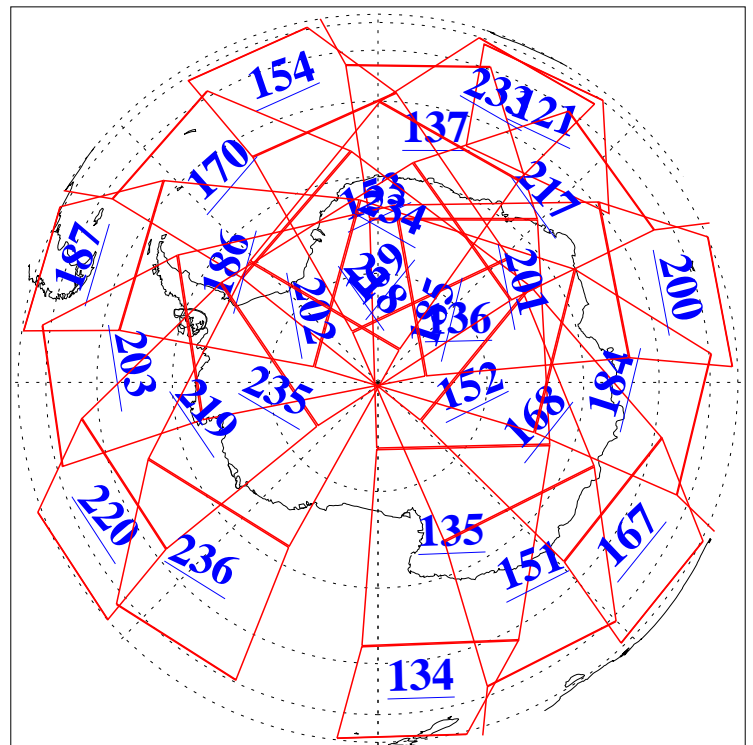

L1B Availability
AMSU Granules: 240
HSB Granules: 0
AIRS Granules: 240

1 Apr 2008
DoY 92
Aqua Day 2159
Granules: 1 to 120

Granules: 121 to 240

Legend: AMSU Available, HSB Available, AIRS Available

L1B Availability
AMSU Granules: 240
HSB Granules: 0
AIRS Granules: 240

1 Apr 2008
DoY 92
Aqua Day 2159
Ascending Granules

Descending Granules

Legend: AMSU Available, HSB Available, AIRS Available

L1B Availability
 AMSU Granules: 240
 HSB Granules: 0
 AIRS Granules: 240

1 Apr 2008
 DoY 92
 Aqua Day 2159

Northern Hemisphere Granules

Southern Hemisphere Granules

Legend: AMSU Available, HSB Available, AIRS Available