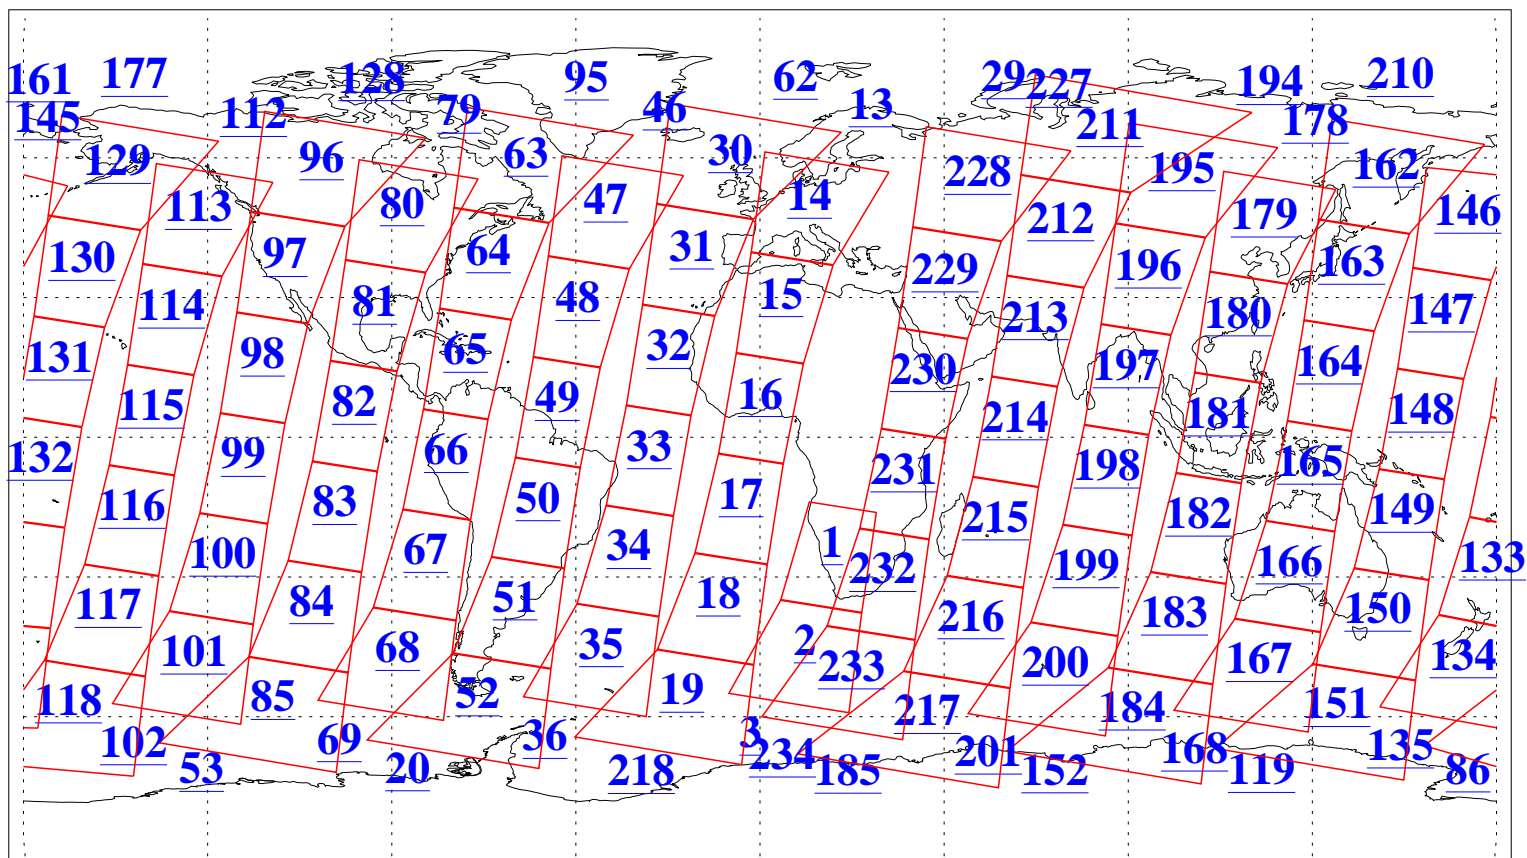

L1B Availability
AMSU Granules: 240
HSB Granules: 0
AIRS Granules: 240

1 Apr 2008
DoY 92
Aqua Day 2159
Granules: 1 to 120

Granules: 121 to 240

Legend: AMSU Available, HSB Available, AIRS Available

L1B Availability
AMSU Granules: 240
HSB Granules: 0
AIRS Granules: 240

1 Apr 2008
DoY 92
Aqua Day 2159
Ascending Granules

Descending Granules

Legend: AMSU Available, HSB Available, AIRS Available

L1B Availability
 AMSU Granules: 240
 HSB Granules: 0
 AIRS Granules: 240

1 Apr 2008
 DoY 92
 Aqua Day 2159

Northern Hemisphere Granules

Southern Hemisphere Granules

Legend: AMSU Available, HSB Available, AIRS Available