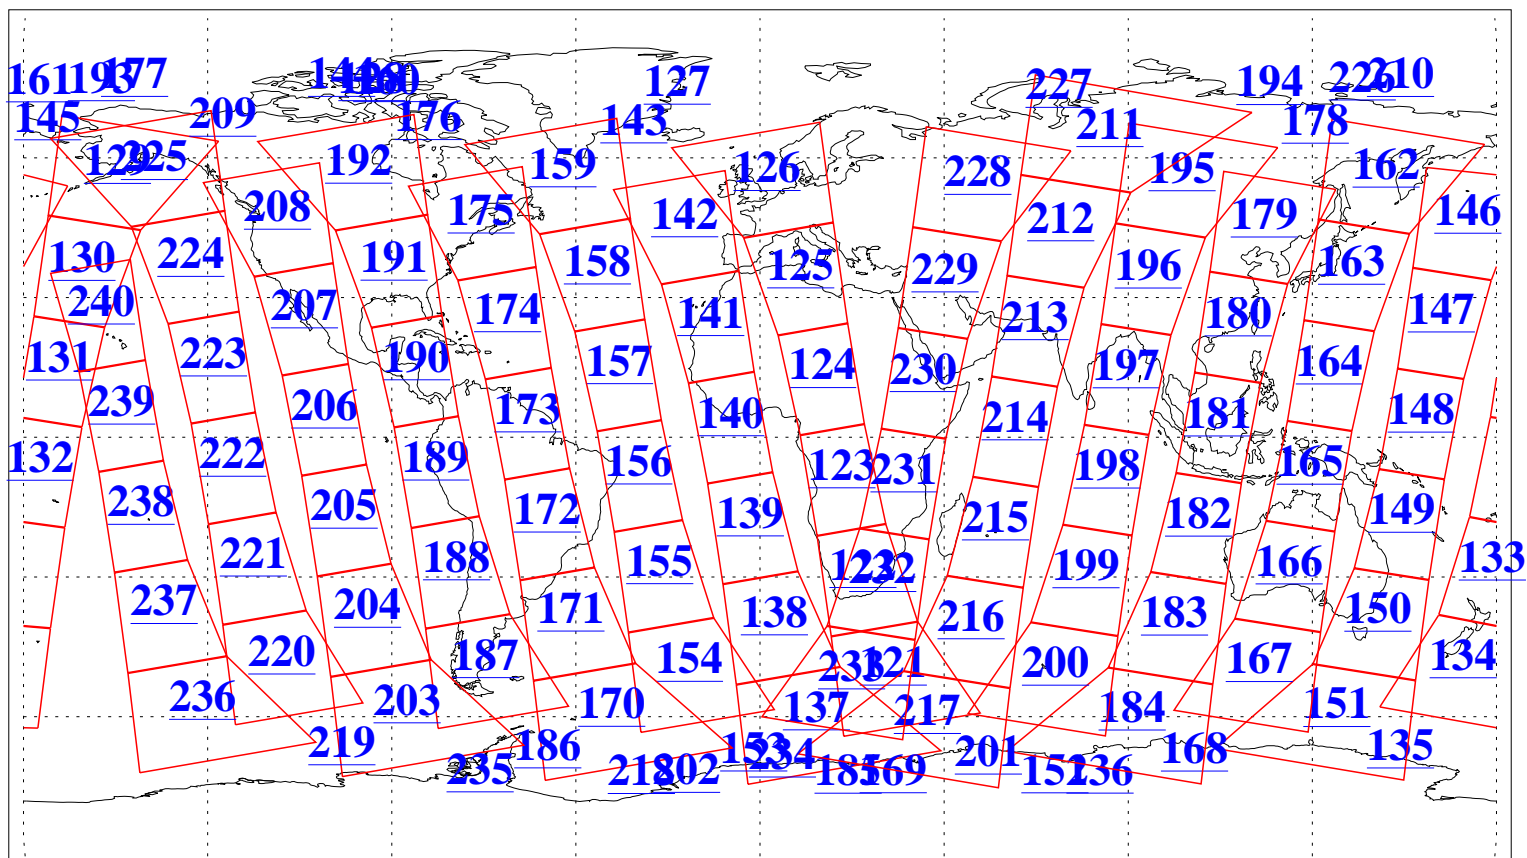

L1B Availability
AMSU Granules: 240
HSB Granules: 0
AIRS Granules: 240

1 Apr 2008
DoY 92
Aqua Day 2159
Granules: 1 to 120

Granules: 121 to 240

Legend: AMSU Available, HSB Available, AIRS Available

L1B Availability
AMSU Granules: 240
HSB Granules: 0
AIRS Granules: 240

1 Apr 2008
DoY 92
Aqua Day 2159
Ascending Granules

Descending Granules

Legend: AMSU Available, HSB Available, AIRS Available

L1B Availability
 AMSU Granules: 240
 HSB Granules: 0
 AIRS Granules: 240

1 Apr 2008
 DoY 92
 Aqua Day 2159

Northern Hemisphere Granules

Southern Hemisphere Granules

Legend: AMSU Available, HSB Available, AIRS Available