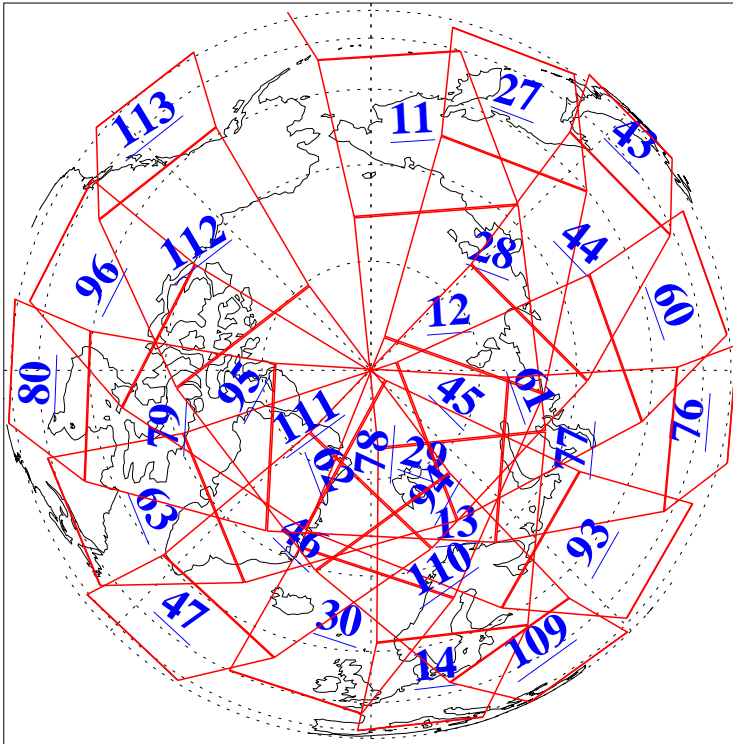

L1B Availability
AMSU Granules: 240
HSB Granules: 0
AIRS Granules: 240

1 Apr 2008
DoY 92
Aqua Day 2159
Granules: 1 to 120

Granules: 121 to 240

Legend: AMSU Available, HSB Available, AIRS Available

L1B Availability
AMSU Granules: 240
HSB Granules: 0
AIRS Granules: 240

1 Apr 2008
DoY 92
Aqua Day 2159
Ascending Granules

Descending Granules

Legend: AMSU Available, HSB Available, AIRS Available

L1B Availability
 AMSU Granules: 240
 HSB Granules: 0
 AIRS Granules: 240

1 Apr 2008
 DoY 92
 Aqua Day 2159

Northern Hemisphere Granules

Southern Hemisphere Granules

Legend: AMSU Available, HSB Available, AIRS Available