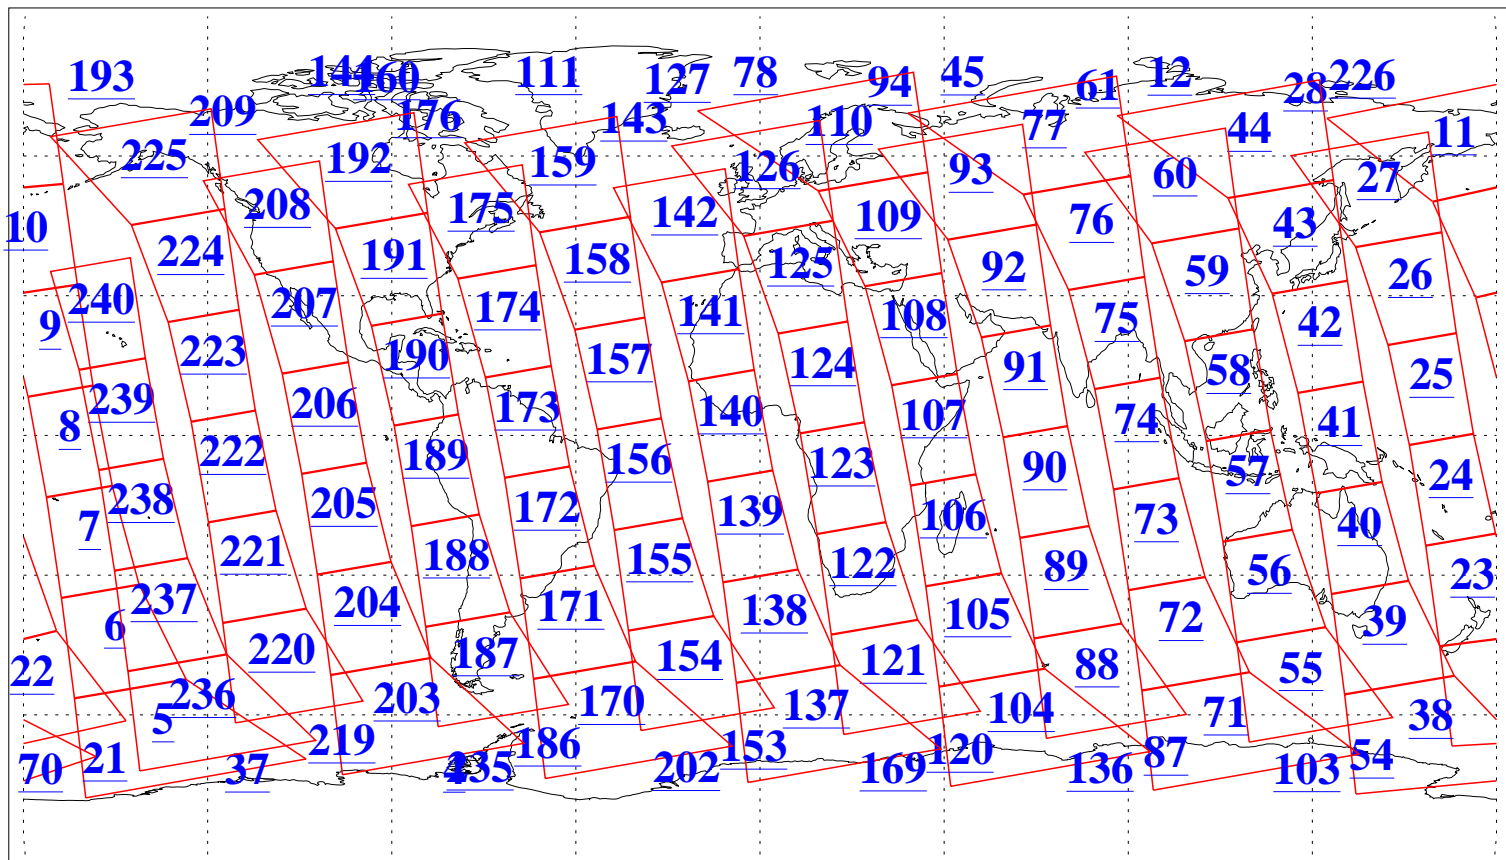

L1B Availability
AMSU Granules: 240
HSB Granules: 0
AIRS Granules: 240

1 Apr 2008
DoY 92
Aqua Day 2159
Granules: 1 to 120

Granules: 121 to 240

Legend: AMSU Available, HSB Available, AIRS Available

L1B Availability
AMSU Granules: 240
HSB Granules: 0
AIRS Granules: 240

1 Apr 2008
DoY 92
Aqua Day 2159
Ascending Granules

Descending Granules

Legend: AMSU Available, HSB Available, AIRS Available

L1B Availability
 AMSU Granules: 240
 HSB Granules: 0
 AIRS Granules: 240

1 Apr 2008
 DoY 92
 Aqua Day 2159

Northern Hemisphere Granules

Southern Hemisphere Granules

Legend: AMSU Available, HSB Available, AIRS Available