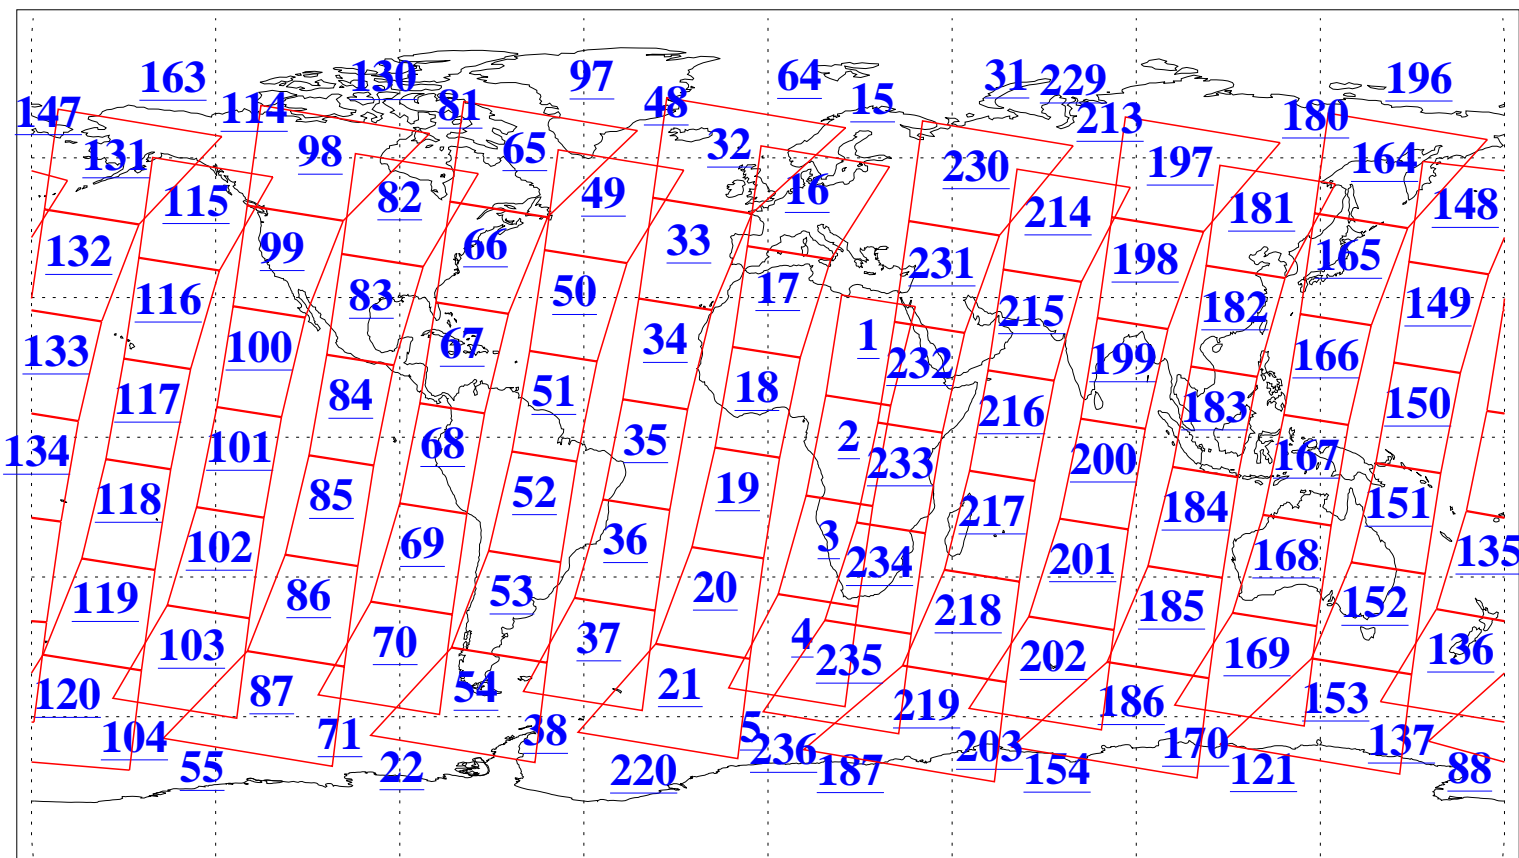

L1B Availability
AMSU Granules: 240
HSB Granules: 0
AIRS Granules: 240

30 Mar 2008
DoY 90
Aqua Day 2157
Granules: 1 to 120

Granules: 121 to 240

Legend: AMSU Available, HSB Available, AIRS Available

L1B Availability
AMSU Granules: 240
HSB Granules: 0
AIRS Granules: 240

30 Mar 2008
DoY 90
Aqua Day 2157
Ascending Granules

Descending Granules

Legend: AMSU Available, HSB Available, AIRS Available

L1B Availability
 AMSU Granules: 240
 HSB Granules: 0
 AIRS Granules: 240

30 Mar 2008
 DoY 90
 Aqua Day 2157

Northern Hemisphere Granules

Southern Hemisphere Granules

Legend: AMSU Available, HSB Available, AIRS Available