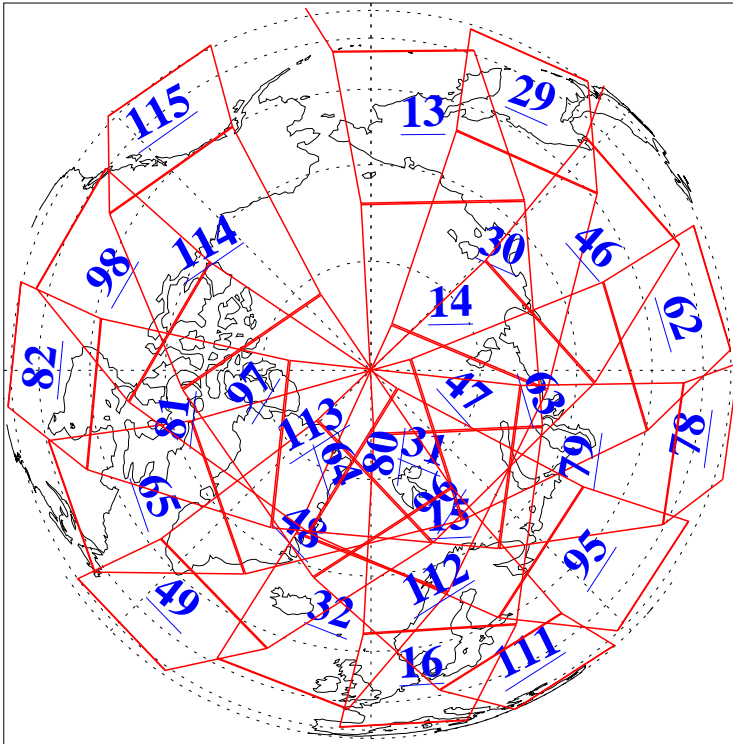

L1B Availability
AMSU Granules: 240
HSB Granules: 0
AIRS Granules: 240

30 Mar 2008
DoY 90
Aqua Day 2157
Granules: 1 to 120

Granules: 121 to 240

Legend: AMSU Available, HSB Available, AIRS Available

L1B Availability
AMSU Granules: 240
HSB Granules: 0
AIRS Granules: 240

30 Mar 2008
DoY 90
Aqua Day 2157
Ascending Granules

Descending Granules

Legend: AMSU Available, HSB Available, AIRS Available

L1B Availability
 AMSU Granules: 240
 HSB Granules: 0
 AIRS Granules: 240

30 Mar 2008
 DoY 90
 Aqua Day 2157

Northern Hemisphere Granules

Southern Hemisphere Granules

Legend: AMSU Available, HSB Available, AIRS Available