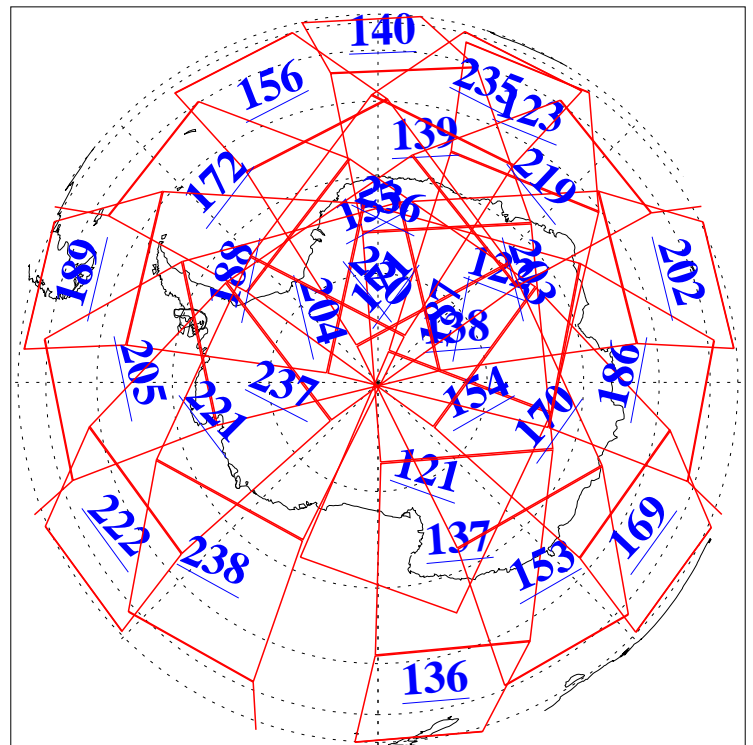

L1B Availability
AMSU Granules: 240
HSB Granules: 0
AIRS Granules: 240

30 Mar 2008
DoY 90
Aqua Day 2157
Granules: 1 to 120

Granules: 121 to 240

Legend: AMSU Available, HSB Available, AIRS Available

L1B Availability
AMSU Granules: 240
HSB Granules: 0
AIRS Granules: 240

30 Mar 2008
DoY 90
Aqua Day 2157
Ascending Granules

Descending Granules

Legend: AMSU Available, HSB Available, AIRS Available

L1B Availability
 AMSU Granules: 240
 HSB Granules: 0
 AIRS Granules: 240

30 Mar 2008
 DoY 90
 Aqua Day 2157

Northern Hemisphere Granules

Southern Hemisphere Granules

Legend: AMSU Available, HSB Available, AIRS Available