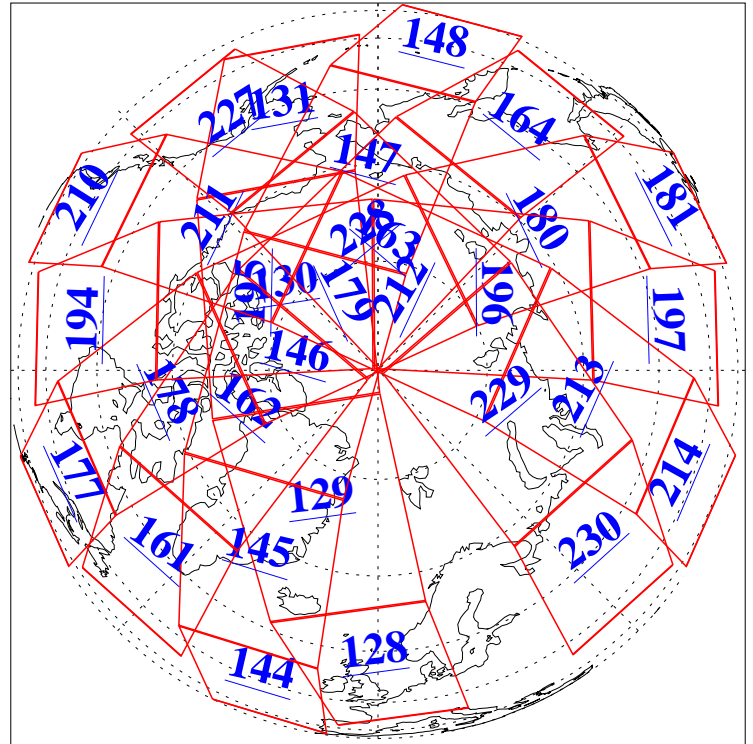

30 Mar 2008
DoY 90
Aqua Day 2157
Ascending Granules

Descending Granules

Legend: AMSU Available, HSB Available, AIRS Available

L1B Availability
 AMSU Granules: 240
 HSB Granules: 0
 AIRS Granules: 240

30 Mar 2008
 DoY 90
 Aqua Day 2157

Northern Hemisphere Granules

Southern Hemisphere Granules

Legend: AMSU Available, HSB Available, AIRS Available