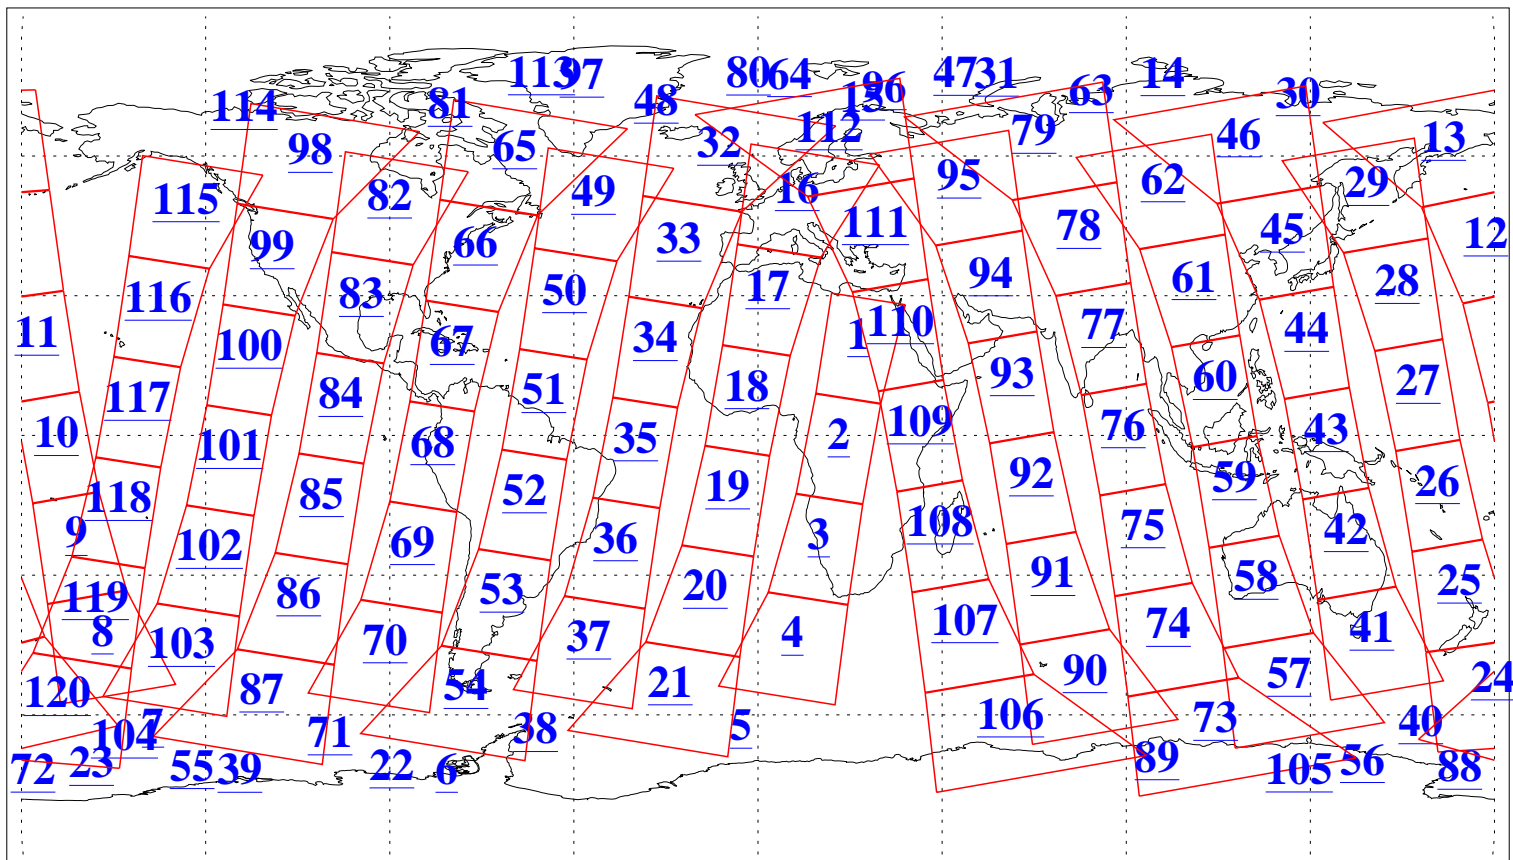

L1B Availability
AMSU Granules: 240
HSB Granules: 0
AIRS Granules: 240

30 Mar 2008
DoY 90
Aqua Day 2157
Granules: 1 to 120

Granules: 121 to 240

Legend: AMSU Available, HSB Available, AIRS Available

L1B Availability
AMSU Granules: 240
HSB Granules: 0
AIRS Granules: 240

30 Mar 2008
DoY 90
Aqua Day 2157
Ascending Granules

Descending Granules

Legend: AMSU Available, HSB Available, AIRS Available

L1B Availability
 AMSU Granules: 240
 HSB Granules: 0
 AIRS Granules: 240

30 Mar 2008
 DoY 90
 Aqua Day 2157

Northern Hemisphere Granules

Southern Hemisphere Granules

Legend: AMSU Available, HSB Available, AIRS Available