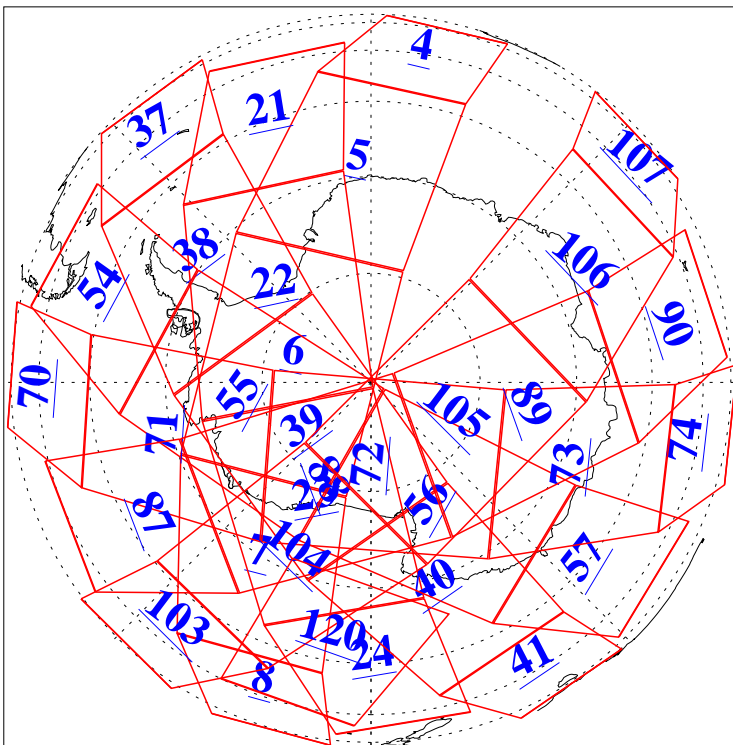

L1B Availability
AMSU Granules: 240
HSB Granules: 0
AIRS Granules: 240

30 Mar 2008
DoY 90
Aqua Day 2157
Granules: 1 to 120

Granules: 121 to 240

Legend: AMSU Available, HSB Available, AIRS Available

L1B Availability
AMSU Granules: 240
HSB Granules: 0
AIRS Granules: 240

30 Mar 2008
DoY 90
Aqua Day 2157
Ascending Granules

Descending Granules

Legend: AMSU Available, HSB Available, AIRS Available

L1B Availability
 AMSU Granules: 240
 HSB Granules: 0
 AIRS Granules: 240

30 Mar 2008
 DoY 90
 Aqua Day 2157

Northern Hemisphere Granules

Southern Hemisphere Granules

Legend: AMSU Available, HSB Available, AIRS Available