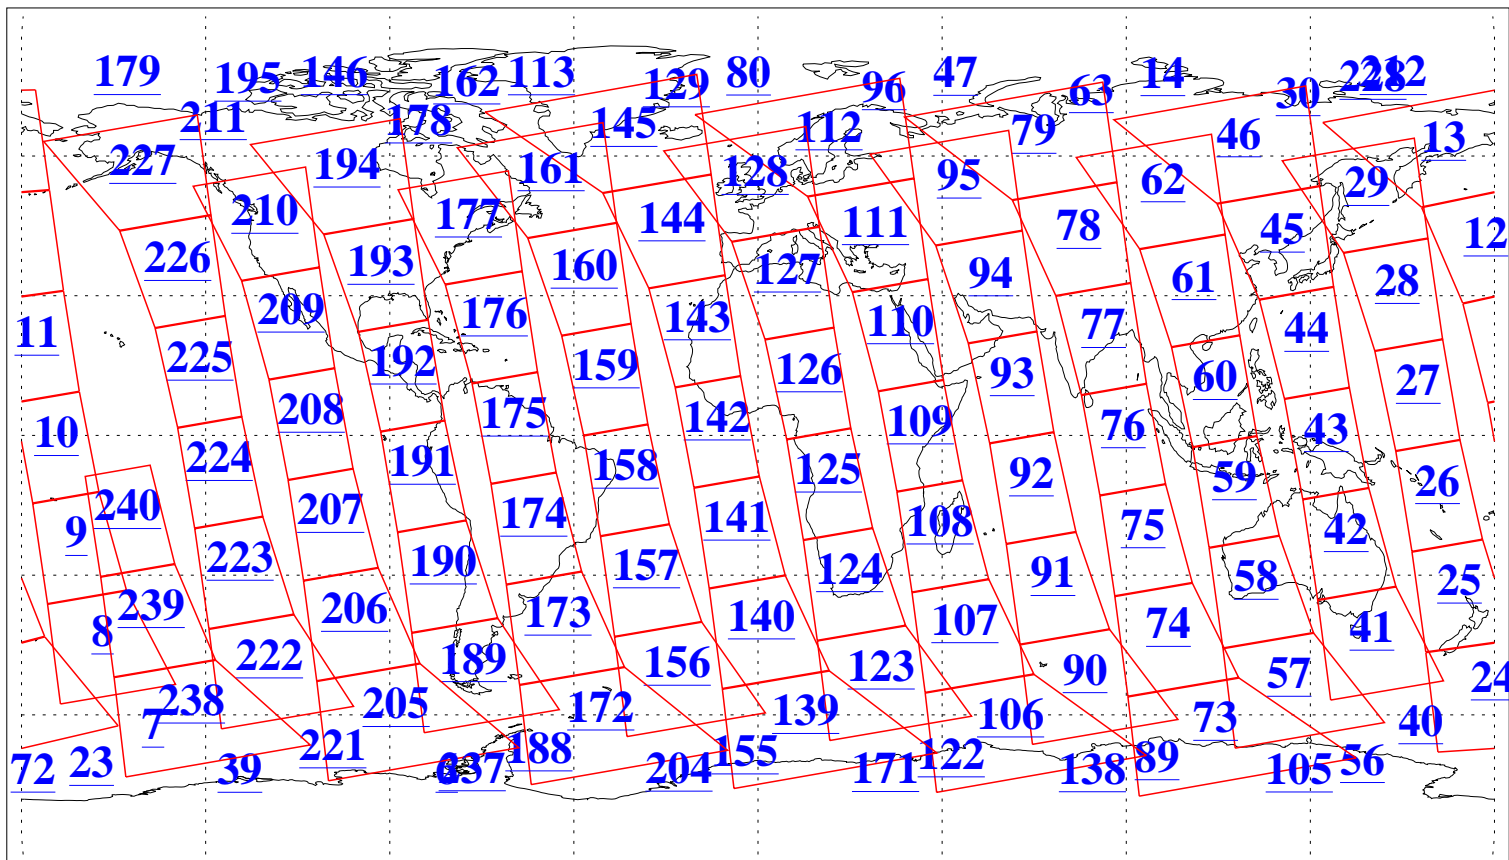

L1B Availability
AMSU Granules: 240
HSB Granules: 0
AIRS Granules: 240

30 Mar 2008
DoY 90
Aqua Day 2157
Granules: 1 to 120

Granules: 121 to 240

Legend: AMSU Available, HSB Available, AIRS Available

L1B Availability
AMSU Granules: 240
HSB Granules: 0
AIRS Granules: 240

30 Mar 2008
DoY 90
Aqua Day 2157
Ascending Granules

Descending Granules

Legend: AMSU Available, HSB Available, AIRS Available

L1B Availability
 AMSU Granules: 240
 HSB Granules: 0
 AIRS Granules: 240

30 Mar 2008
 DoY 90
 Aqua Day 2157

Northern Hemisphere Granules

Southern Hemisphere Granules

Legend: AMSU Available, HSB Available, AIRS Available