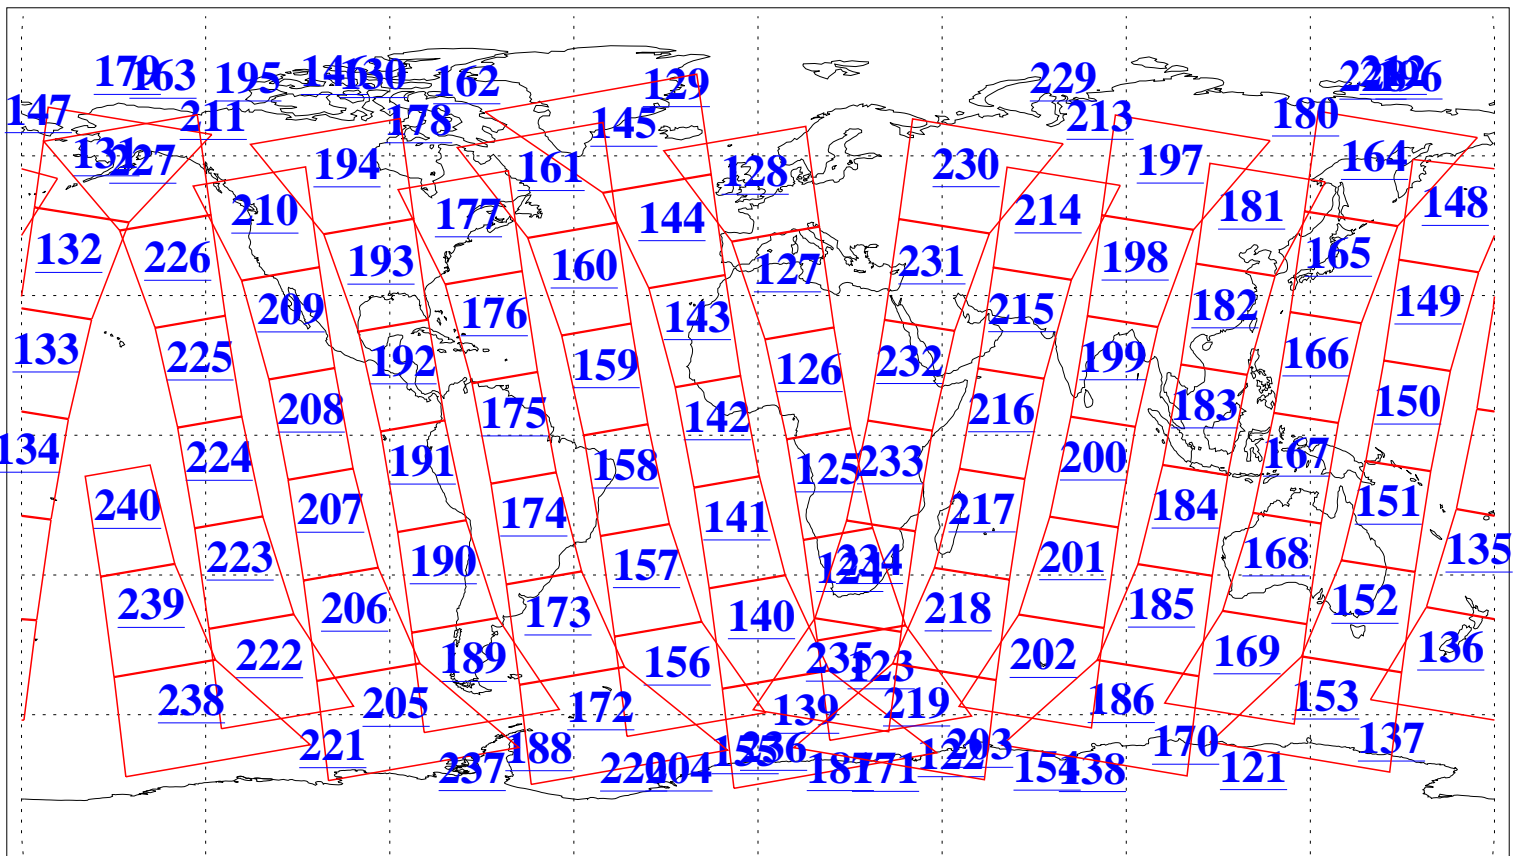

L1B Availability
AMSU Granules: 240
HSB Granules: 0
AIRS Granules: 240

30 Mar 2008
DoY 90
Aqua Day 2157
Granules: 1 to 120

Granules: 121 to 240

Legend: AMSU Available, HSB Available, AIRS Available

L1B Availability
AMSU Granules: 240
HSB Granules: 0
AIRS Granules: 240

30 Mar 2008
DoY 90
Aqua Day 2157
Ascending Granules

Descending Granules

Legend: AMSU Available, HSB Available, AIRS Available

L1B Availability
 AMSU Granules: 240
 HSB Granules: 0
 AIRS Granules: 240

30 Mar 2008
 DoY 90
 Aqua Day 2157