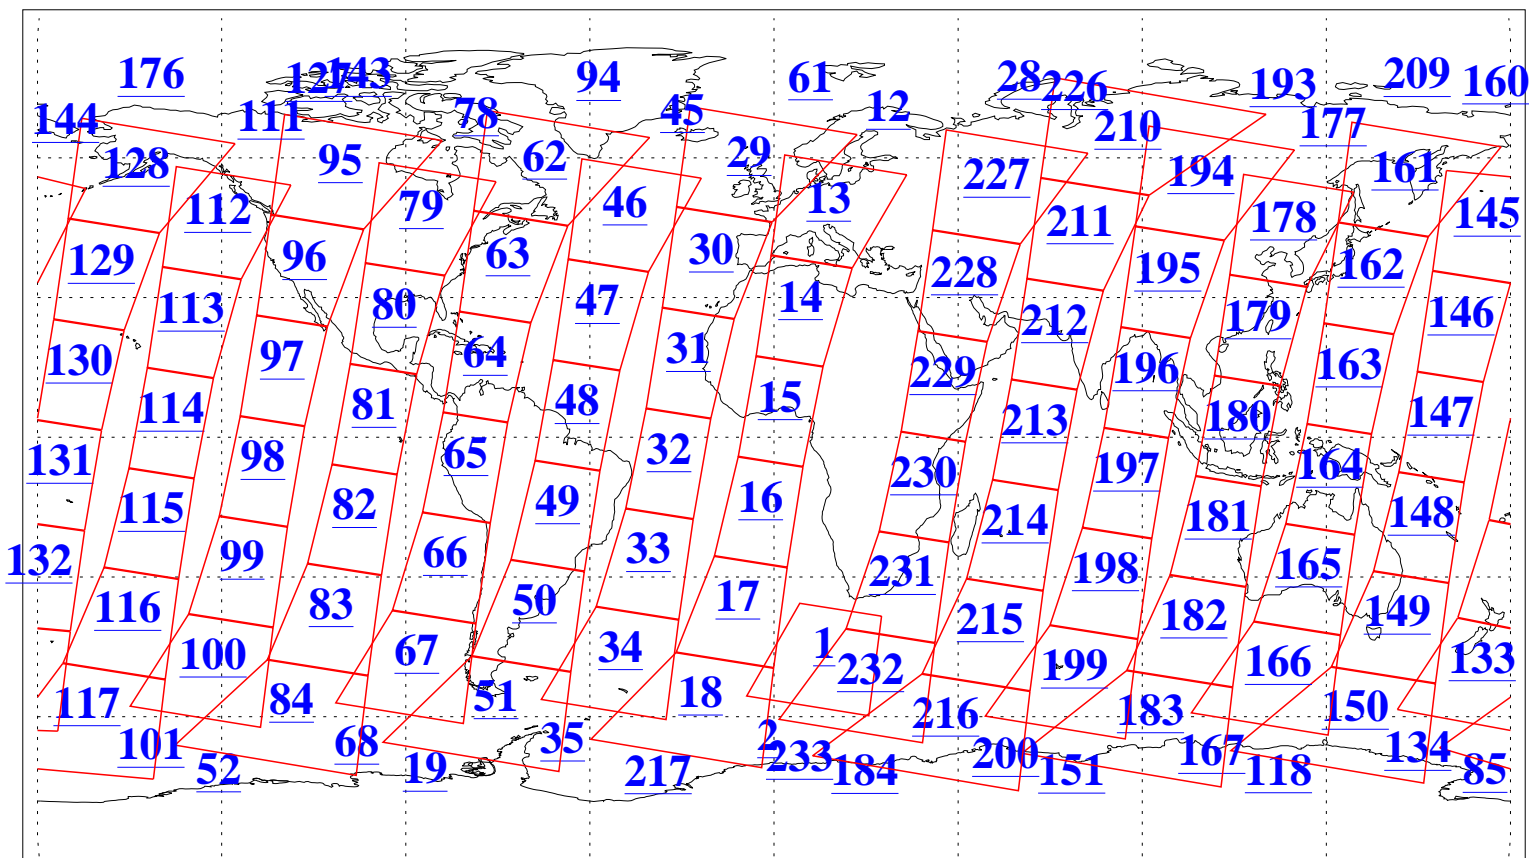

L1B Availability
AMSU Granules: 240
HSB Granules: 0
AIRS Granules: 240

25 Mar 2008
DoY 85
Aqua Day 2152
Granules: 1 to 120

Granules: 121 to 240

Legend: AMSU Available, HSB Available, AIRS Available

L1B Availability
AMSU Granules: 240
HSB Granules: 0
AIRS Granules: 240

25 Mar 2008
DoY 85
Aqua Day 2152

Ascending Granules

Descending Granules

Legend: AMSU Available, HSB Available, AIRS Available

L1B Availability
AMSU Granules: 240
HSB Granules: 0
AIRS Granules: 240

25 Mar 2008
DoY 85
Aqua Day 2152

Northern Hemisphere Granules

Southern Hemisphere Granules

Legend: AMSU Available, HSB Available, AIRS Available