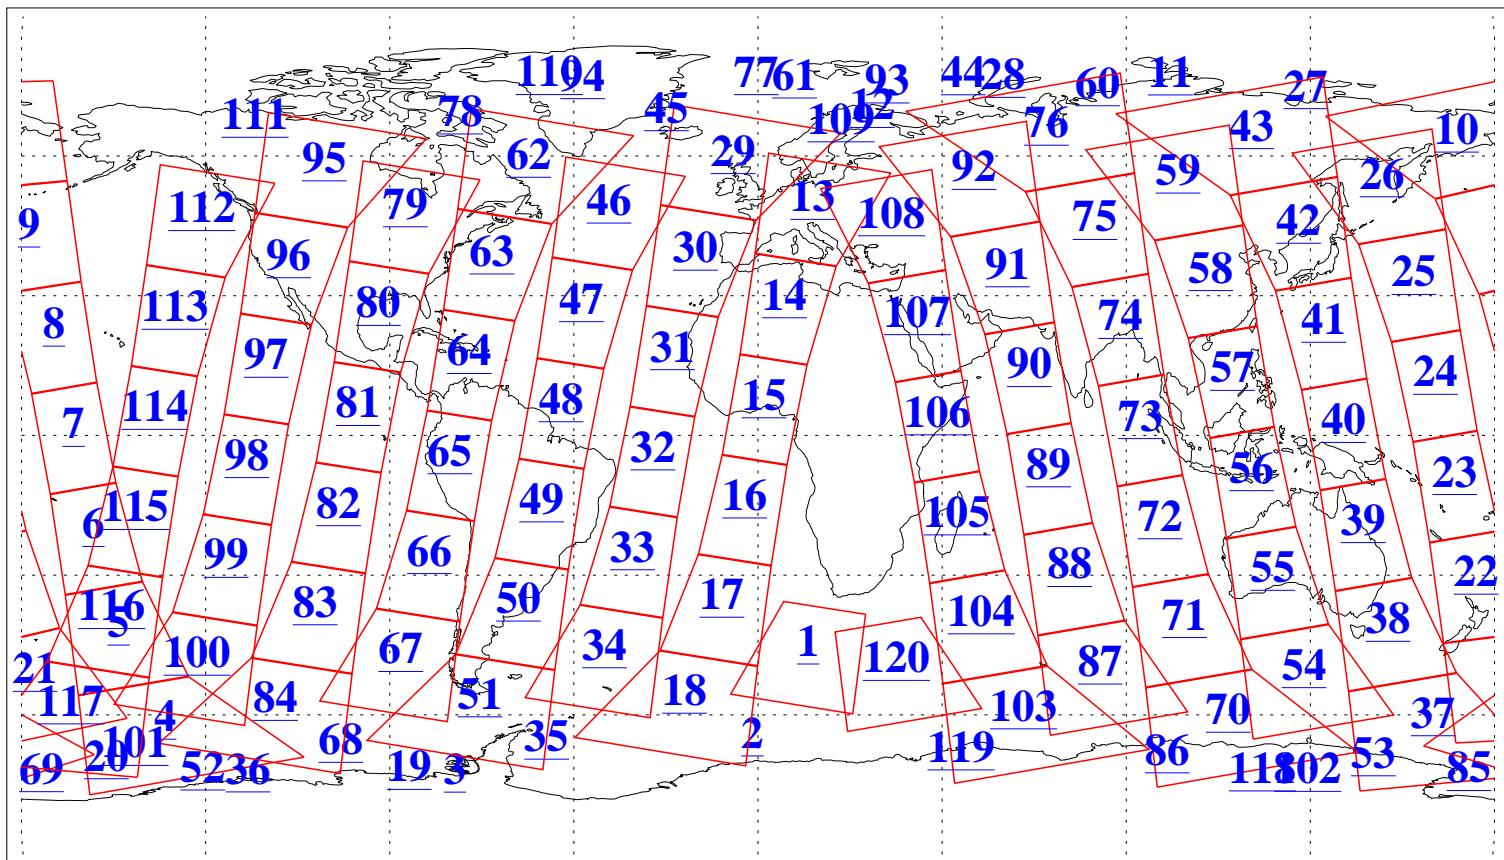

L1B Availability
AMSU Granules: 240
HSB Granules: 0
AIRS Granules: 240

25 Mar 2008
DoY 85
Aqua Day 2152
Granules: 1 to 120

Granules: 121 to 240

Legend: AMSU Available, HSB Available, AIRS Available

L1B Availability
AMSU Granules: 240
HSB Granules: 0
AIRS Granules: 240

25 Mar 2008
DoY 85
Aqua Day 2152

Ascending Granules

Descending Granules

Legend: AMSU Available, HSB Available, AIRS Available

L1B Availability
AMSU Granules: 240
HSB Granules: 0
AIRS Granules: 240

25 Mar 2008
DoY 85
Aqua Day 2152

Northern Hemisphere Granules

Southern Hemisphere Granules

Legend: AMSU Available, HSB Available, AIRS Available