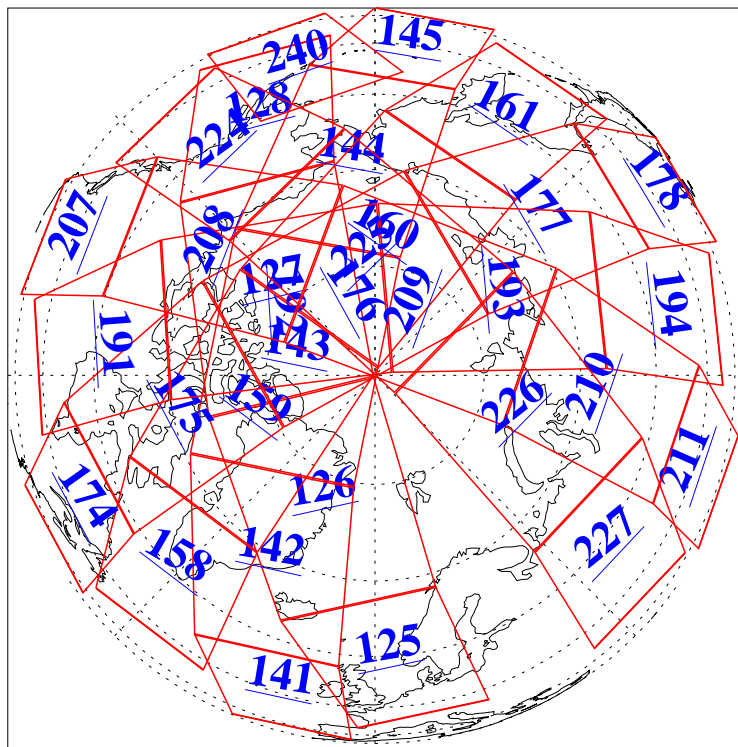

L1B Availability
AMSU Granules: 240
HSB Granules: 0
AIRS Granules: 240

25 Mar 2008
DoY 85
Aqua Day 2152
Granules: 1 to 120

Granules: 121 to 240

Legend: AMSU Available, HSB Available, AIRS Available

L1B Availability
AMSU Granules: 240
HSB Granules: 0
AIRS Granules: 240

25 Mar 2008
DoY 85
Aqua Day 2152

Ascending Granules

Descending Granules

Legend: AMSU Available, HSB Available, AIRS Available

L1B Availability
AMSU Granules: 240
HSB Granules: 0
AIRS Granules: 240

25 Mar 2008
DoY 85
Aqua Day 2152

Northern Hemisphere Granules

Southern Hemisphere Granules

Legend: AMSU Available, HSB Available, AIRS Available