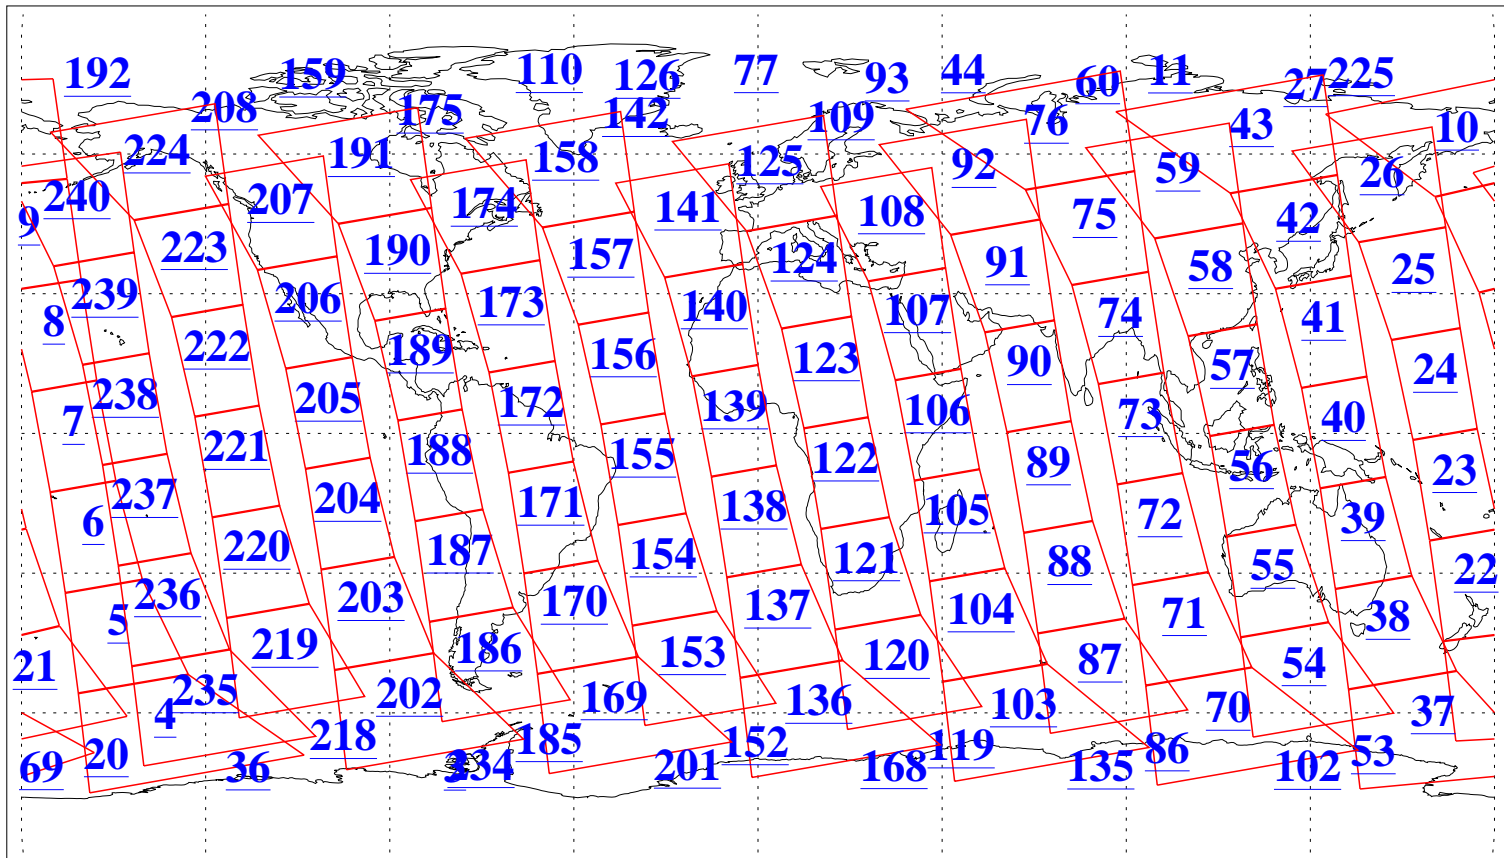

L1B Availability
AMSU Granules: 240
HSB Granules: 0
AIRS Granules: 240

25 Mar 2008
DoY 85
Aqua Day 2152
Granules: 1 to 120

Granules: 121 to 240

Legend: AMSU Available, HSB Available, AIRS Available

L1B Availability
AMSU Granules: 240
HSB Granules: 0
AIRS Granules: 240

25 Mar 2008
DoY 85
Aqua Day 2152

Ascending Granules

Descending Granules

Legend: AMSU Available, HSB Available, AIRS Available

L1B Availability
AMSU Granules: 240
HSB Granules: 0
AIRS Granules: 240

25 Mar 2008
DoY 85
Aqua Day 2152

Northern Hemisphere Granules

Southern Hemisphere Granules

Legend: AMSU Available, HSB Available, AIRS Available