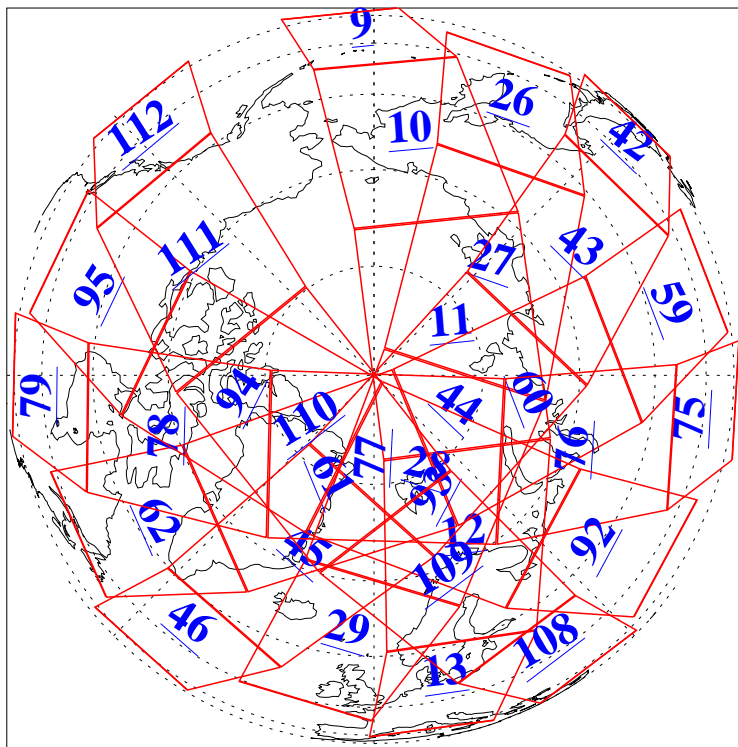

L1B Availability
AMSU Granules: 240
HSB Granules: 0
AIRS Granules: 240

25 Mar 2008
DoY 85
Aqua Day 2152
Granules: 1 to 120

Granules: 121 to 240

Legend: AMSU Available, HSB Available, AIRS Available

L1B Availability
AMSU Granules: 240
HSB Granules: 0
AIRS Granules: 240

25 Mar 2008
DoY 85
Aqua Day 2152

Ascending Granules

Descending Granules

Legend: AMSU Available, HSB Available, AIRS Available

L1B Availability
AMSU Granules: 240
HSB Granules: 0
AIRS Granules: 240

25 Mar 2008
DoY 85
Aqua Day 2152

Northern Hemisphere Granules

Southern Hemisphere Granules

Legend: AMSU Available, HSB Available, AIRS Available