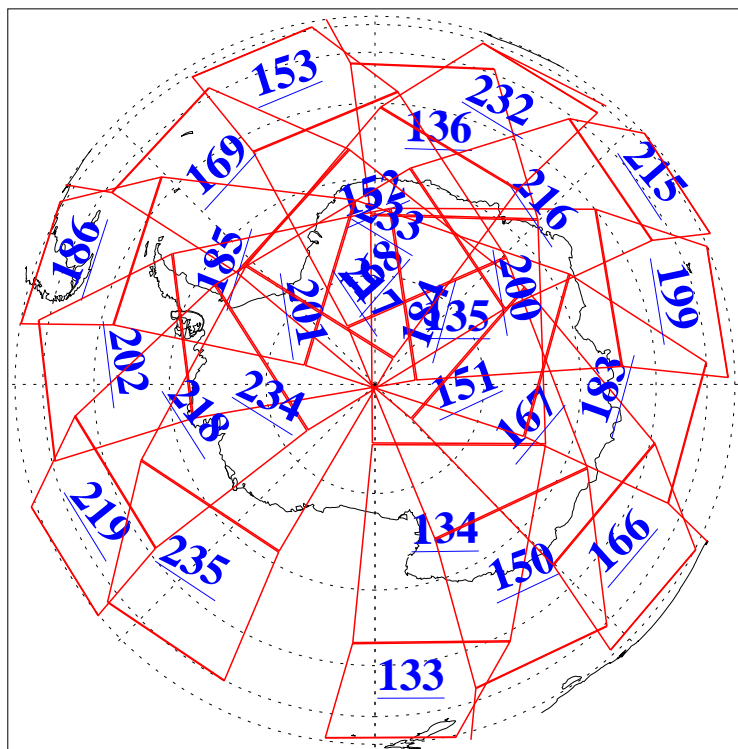

L1B Availability
AMSU Granules: 240
HSB Granules: 0
AIRS Granules: 240

25 Mar 2008
DoY 85
Aqua Day 2152
Granules: 1 to 120

Granules: 121 to 240

Legend: AMSU Available, HSB Available, AIRS Available

L1B Availability
AMSU Granules: 240
HSB Granules: 0
AIRS Granules: 240

25 Mar 2008
DoY 85
Aqua Day 2152

Ascending Granules

Descending Granules

Legend: AMSU Available, HSB Available, AIRS Available

L1B Availability
AMSU Granules: 240
HSB Granules: 0
AIRS Granules: 240

25 Mar 2008
DoY 85
Aqua Day 2152

Northern Hemisphere Granules

Southern Hemisphere Granules

Legend: AMSU Available, HSB Available, AIRS Available