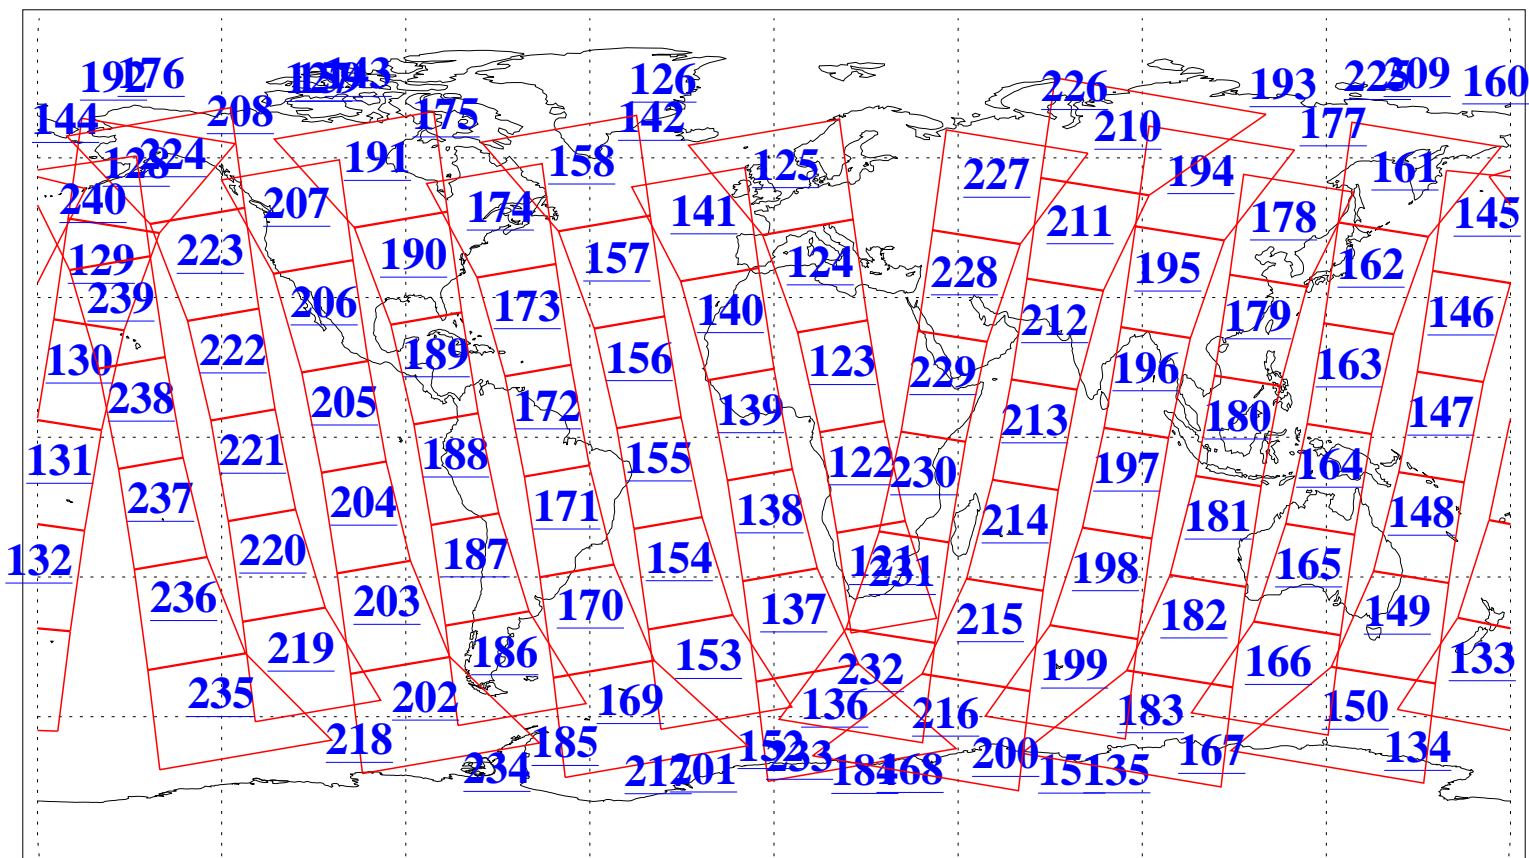

L1B Availability
AMSU Granules: 240
HSB Granules: 0
AIRS Granules: 240

25 Mar 2008
DoY 85
Aqua Day 2152
Granules: 1 to 120

Granules: 121 to 240

Legend: AMSU Available, HSB Available, AIRS Available

L1B Availability
AMSU Granules: 240
HSB Granules: 0
AIRS Granules: 240

25 Mar 2008
DoY 85
Aqua Day 2152

Ascending Granules

Descending Granules

Legend: AMSU Available, HSB Available, AIRS Available

L1B Availability
AMSU Granules: 240
HSB Granules: 0
AIRS Granules: 240

25 Mar 2008
DoY 85
Aqua Day 2152

Northern Hemisphere Granules

Southern Hemisphere Granules

Legend: AMSU Available, HSB Available, AIRS Available