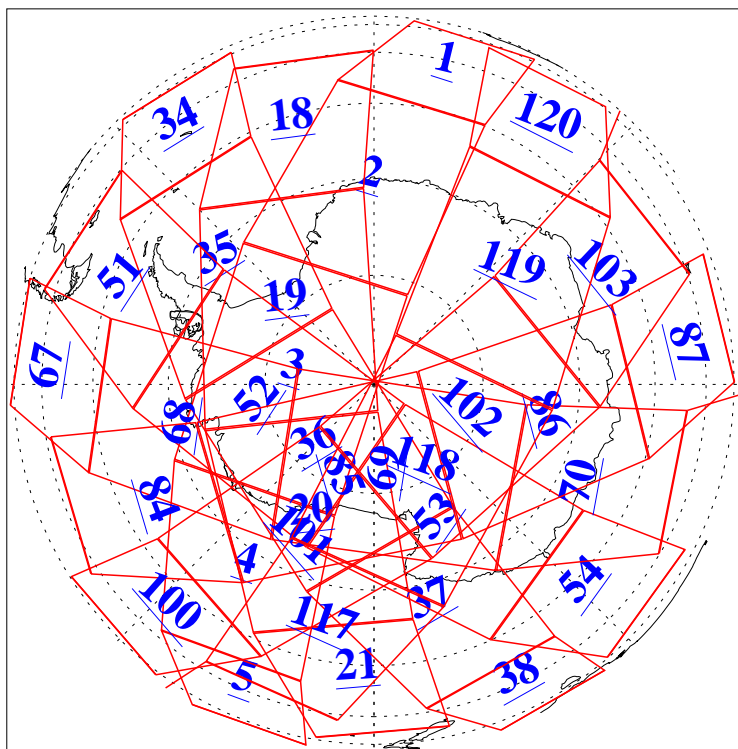

L1B Availability
AMSU Granules: 240
HSB Granules: 0
AIRS Granules: 240

25 Mar 2008
DoY 85
Aqua Day 2152
Granules: 1 to 120

Granules: 121 to 240

Legend: AMSU Available, HSB Available, AIRS Available

L1B Availability
AMSU Granules: 240
HSB Granules: 0
AIRS Granules: 240

25 Mar 2008
DoY 85
Aqua Day 2152

Ascending Granules

Descending Granules

Legend: AMSU Available, HSB Available, AIRS Available

L1B Availability
AMSU Granules: 240
HSB Granules: 0
AIRS Granules: 240

25 Mar 2008
DoY 85
Aqua Day 2152

Northern Hemisphere Granules

Southern Hemisphere Granules

Legend: AMSU Available, HSB Available, AIRS Available