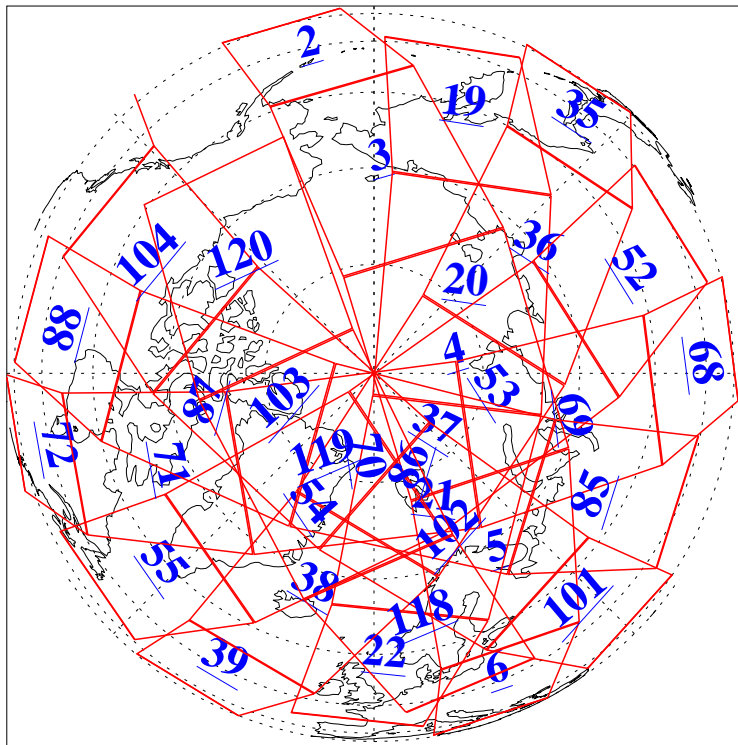

L1B Availability
AMSU Granules: 240
HSB Granules: 0
AIRS Granules: 240

24 Mar 2008
DoY 84
Aqua Day 2151
Granules: 1 to 120

Granules: 121 to 240

Legend: AMSU Available, HSB Available, AIRS Available

L1B Availability
AMSU Granules: 240
HSB Granules: 0
AIRS Granules: 240

24 Mar 2008
DoY 84
Aqua Day 2151
Ascending Granules

Descending Granules

Legend: AMSU Available, HSB Available, AIRS Available

L1B Availability
AMSU Granules: 240
HSB Granules: 0
AIRS Granules: 240

24 Mar 2008
DoY 84
Aqua Day 2151

Northern Hemisphere Granules

Southern Hemisphere Granules

Legend: AMSU Available, HSB Available, AIRS Available