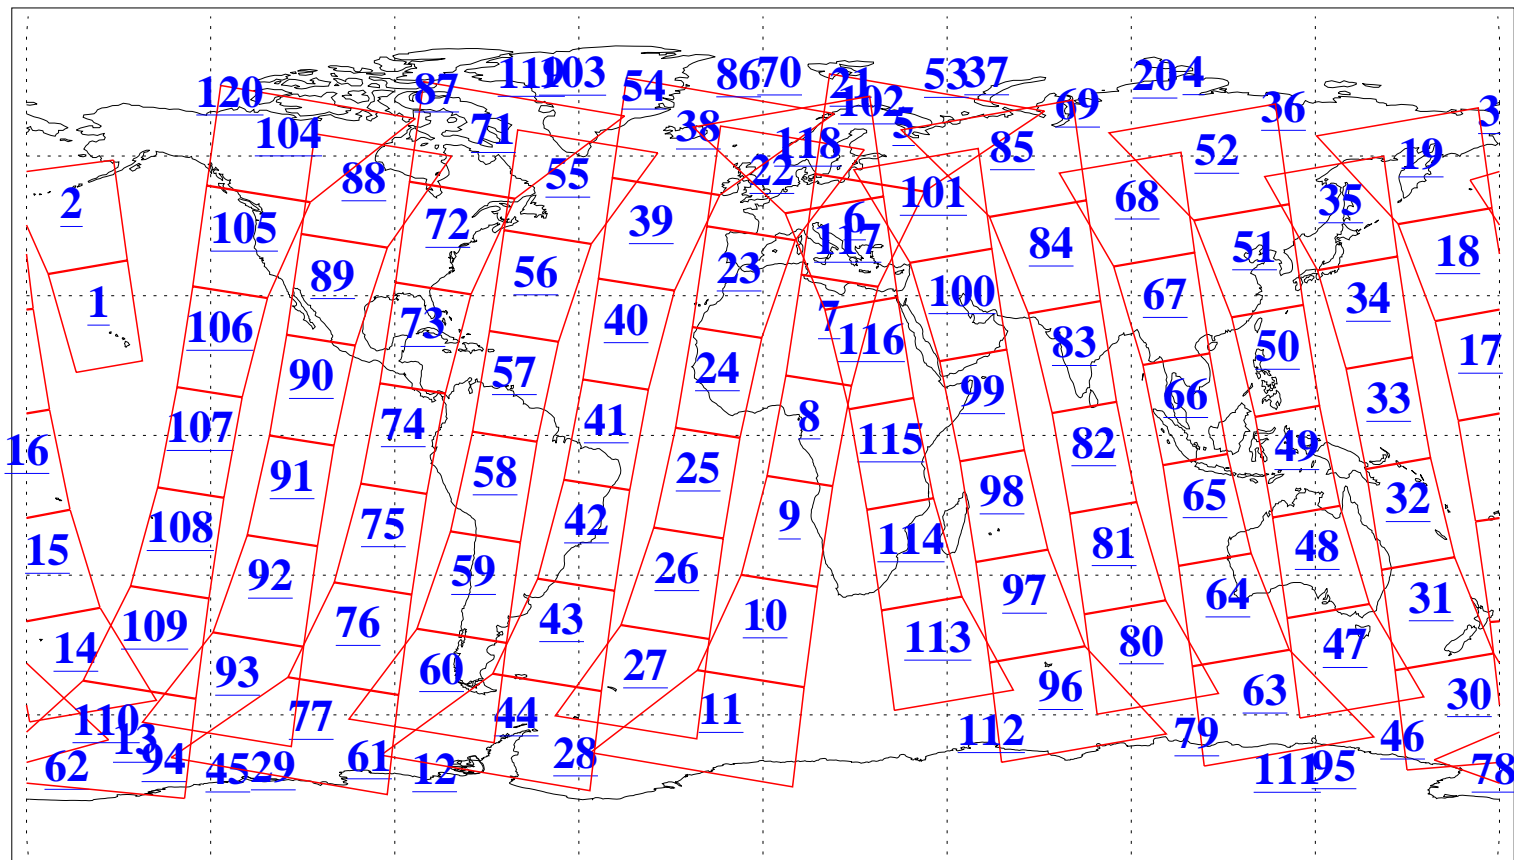

L1B Availability
AMSU Granules: 240
HSB Granules: 0
AIRS Granules: 240

24 Mar 2008
DoY 84
Aqua Day 2151
Granules: 1 to 120

Granules: 121 to 240

Legend: AMSU Available, HSB Available, AIRS Available

L1B Availability
AMSU Granules: 240
HSB Granules: 0
AIRS Granules: 240

24 Mar 2008
DoY 84
Aqua Day 2151
Ascending Granules

Descending Granules

Legend: AMSU Available, HSB Available, AIRS Available

L1B Availability
AMSU Granules: 240
HSB Granules: 0
AIRS Granules: 240

24 Mar 2008
DoY 84
Aqua Day 2151

Northern Hemisphere Granules

Southern Hemisphere Granules

Legend: AMSU Available, HSB Available, AIRS Available