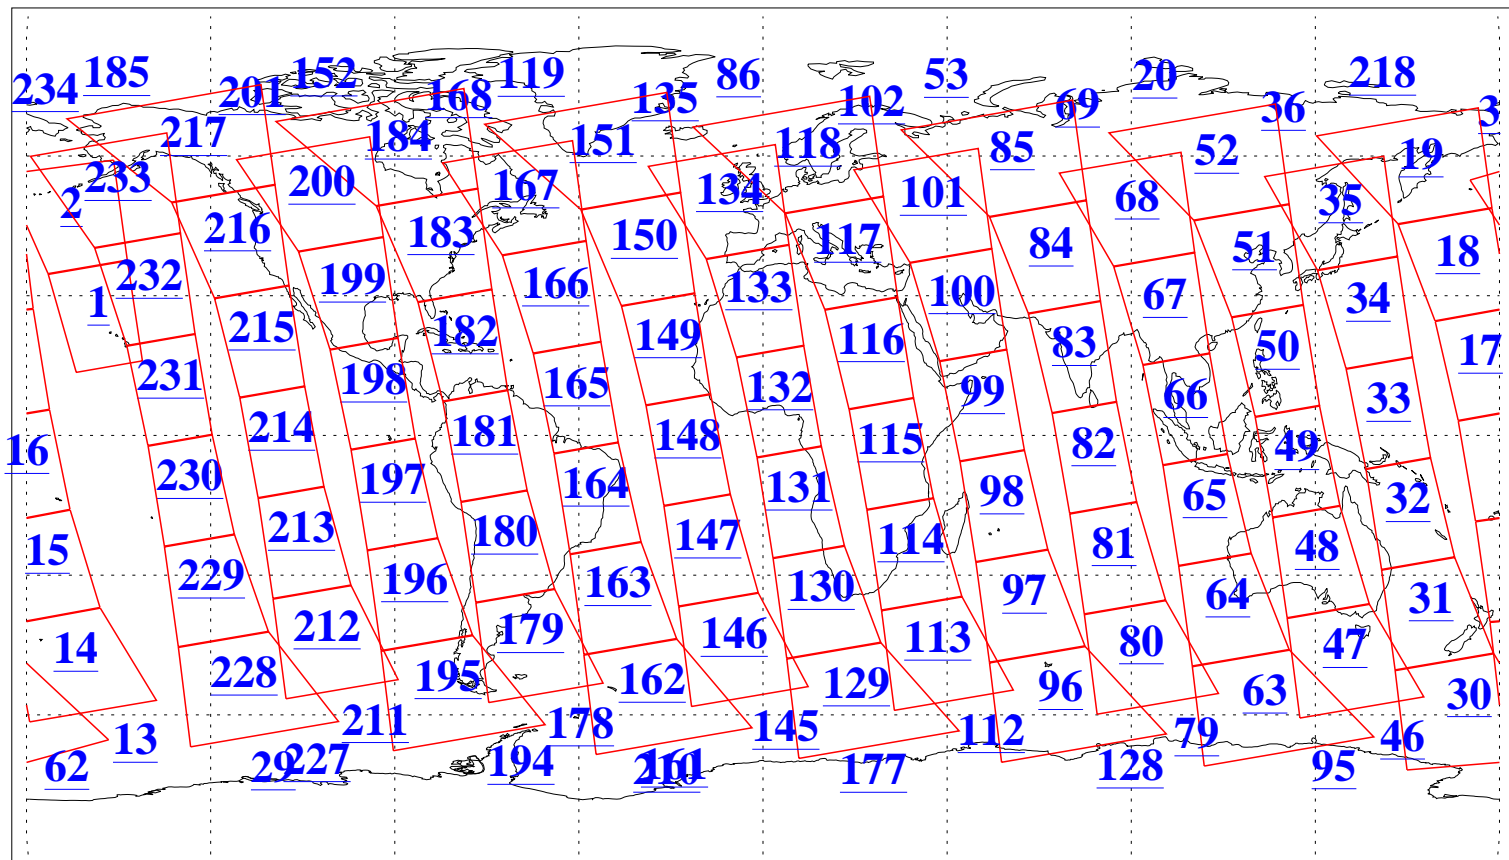

L1B Availability
AMSU Granules: 240
HSB Granules: 0
AIRS Granules: 240

24 Mar 2008
DoY 84
Aqua Day 2151
Granules: 1 to 120

Granules: 121 to 240

Legend: AMSU Available, HSB Available, AIRS Available

L1B Availability
AMSU Granules: 240
HSB Granules: 0
AIRS Granules: 240

24 Mar 2008
DoY 84
Aqua Day 2151
Ascending Granules

Descending Granules

Legend: AMSU Available, HSB Available, AIRS Available

L1B Availability
AMSU Granules: 240
HSB Granules: 0
AIRS Granules: 240

24 Mar 2008
DoY 84
Aqua Day 2151

Northern Hemisphere Granules

Southern Hemisphere Granules

Legend: AMSU Available, HSB Available, AIRS Available