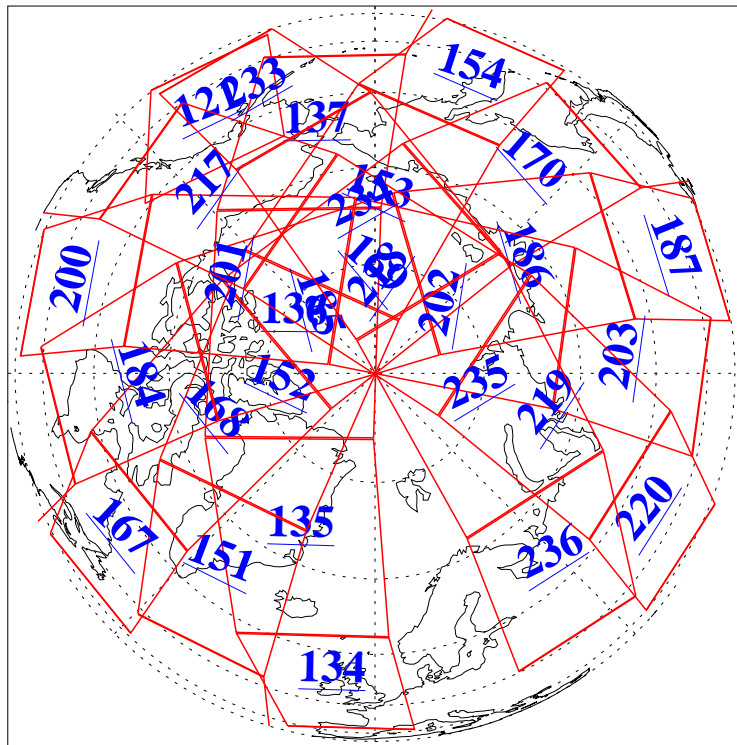

L1B Availability
AMSU Granules: 240
HSB Granules: 0
AIRS Granules: 240

24 Mar 2008
DoY 84
Aqua Day 2151
Granules: 1 to 120

Granules: 121 to 240

Legend: AMSU Available, HSB Available, AIRS Available

L1B Availability
AMSU Granules: 240
HSB Granules: 0
AIRS Granules: 240

24 Mar 2008
DoY 84
Aqua Day 2151
Ascending Granules

Descending Granules

Legend: AMSU Available, HSB Available, AIRS Available

L1B Availability
AMSU Granules: 240
HSB Granules: 0
AIRS Granules: 240

24 Mar 2008
DoY 84
Aqua Day 2151

Northern Hemisphere Granules

Southern Hemisphere Granules

Legend: AMSU Available, HSB Available, AIRS Available