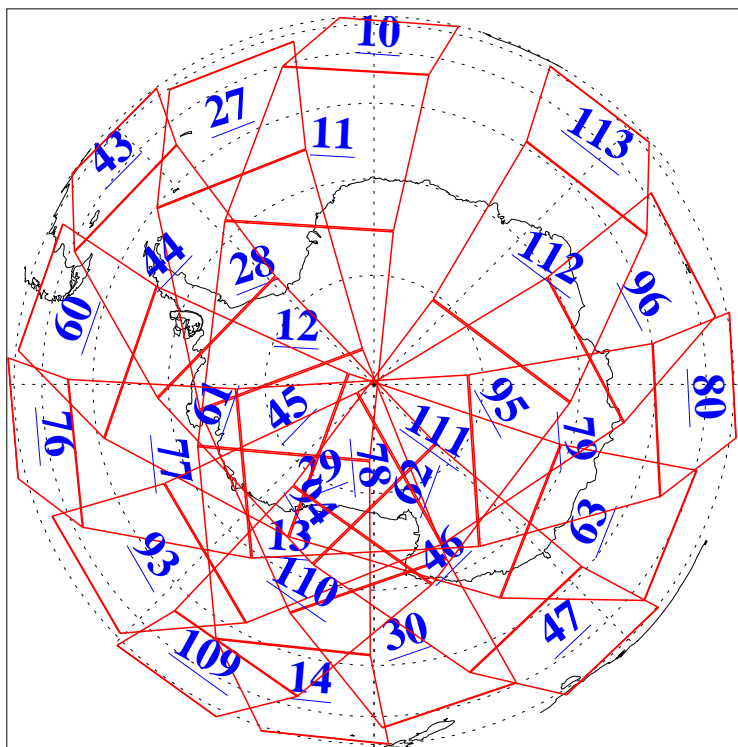

L1B Availability
AMSU Granules: 240
HSB Granules: 0
AIRS Granules: 240

24 Mar 2008
DoY 84
Aqua Day 2151
Granules: 1 to 120

Granules: 121 to 240

Legend: AMSU Available, HSB Available, AIRS Available

L1B Availability
AMSU Granules: 240
HSB Granules: 0
AIRS Granules: 240

24 Mar 2008
DoY 84
Aqua Day 2151
Ascending Granules

Descending Granules

Legend: AMSU Available, HSB Available, AIRS Available

L1B Availability
AMSU Granules: 240
HSB Granules: 0
AIRS Granules: 240

24 Mar 2008
DoY 84
Aqua Day 2151

Northern Hemisphere Granules

Southern Hemisphere Granules

Legend: AMSU Available, HSB Available, AIRS Available