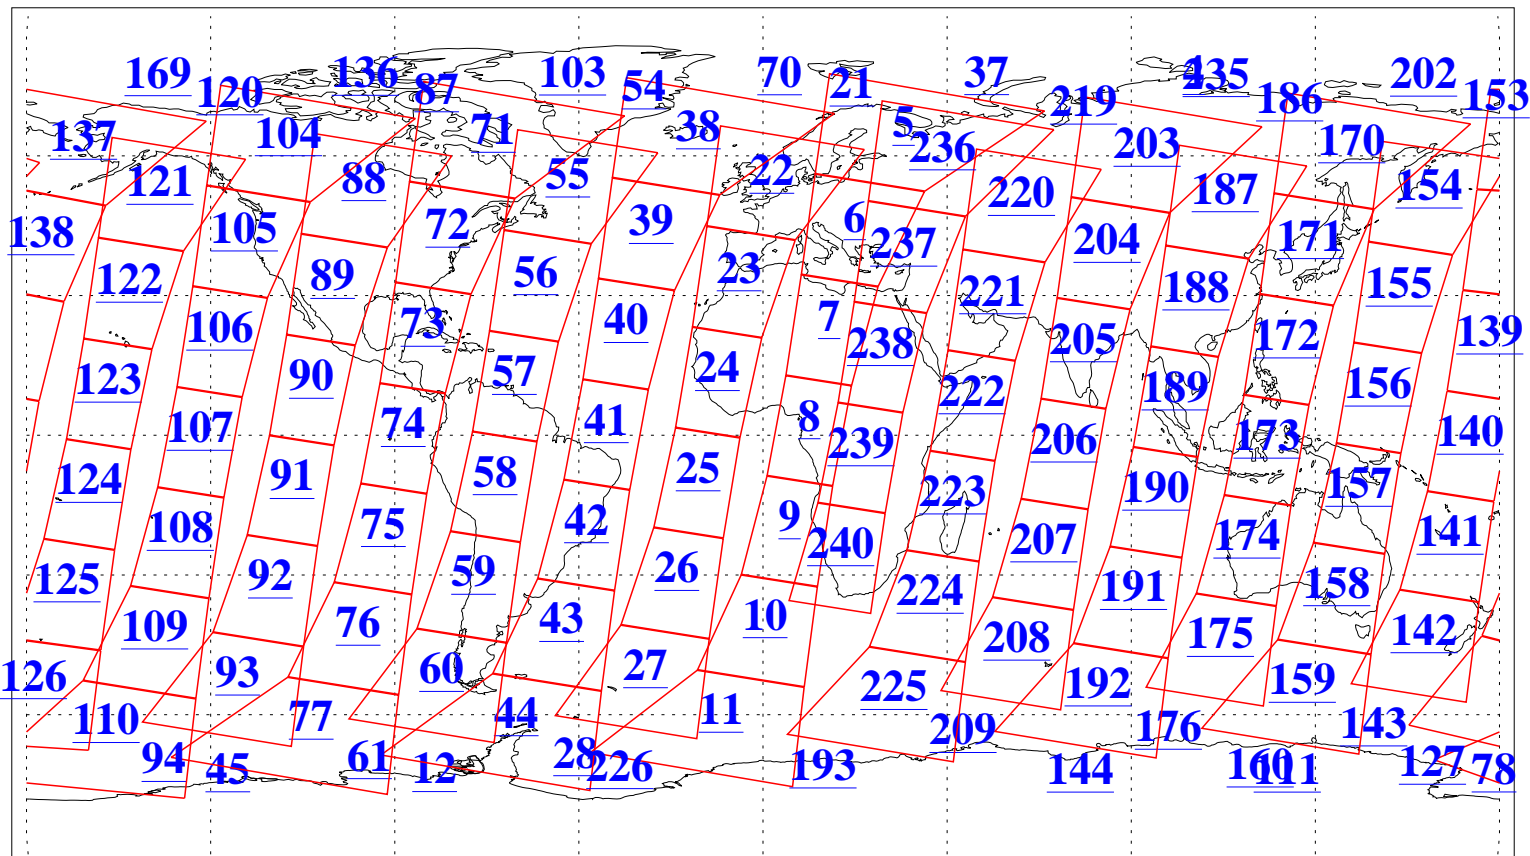

L1B Availability
AMSU Granules: 240
HSB Granules: 0
AIRS Granules: 240

24 Mar 2008
DoY 84
Aqua Day 2151
Granules: 1 to 120

Granules: 121 to 240

Legend: AMSU Available, HSB Available, AIRS Available

L1B Availability
AMSU Granules: 240
HSB Granules: 0
AIRS Granules: 240

24 Mar 2008
DoY 84
Aqua Day 2151
Ascending Granules

Descending Granules

Legend: AMSU Available, HSB Available, AIRS Available

L1B Availability
AMSU Granules: 240
HSB Granules: 0
AIRS Granules: 240

24 Mar 2008
DoY 84
Aqua Day 2151

Northern Hemisphere Granules

Southern Hemisphere Granules

Legend: AMSU Available, HSB Available, AIRS Available