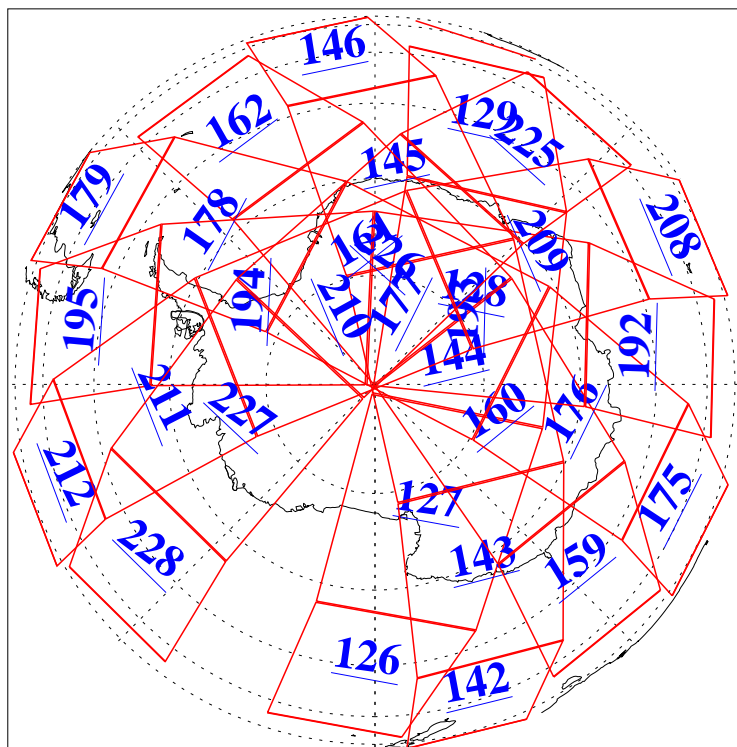

L1B Availability
AMSU Granules: 240
HSB Granules: 0
AIRS Granules: 240

24 Mar 2008
DoY 84
Aqua Day 2151
Granules: 1 to 120

Granules: 121 to 240

Legend: AMSU Available, HSB Available, AIRS Available

L1B Availability
AMSU Granules: 240
HSB Granules: 0
AIRS Granules: 240

24 Mar 2008
DoY 84
Aqua Day 2151
Ascending Granules

Descending Granules

Legend: AMSU Available, HSB Available, AIRS Available

L1B Availability
AMSU Granules: 240
HSB Granules: 0
AIRS Granules: 240

24 Mar 2008
DoY 84
Aqua Day 2151

Northern Hemisphere Granules

Southern Hemisphere Granules

Legend: AMSU Available, HSB Available, AIRS Available