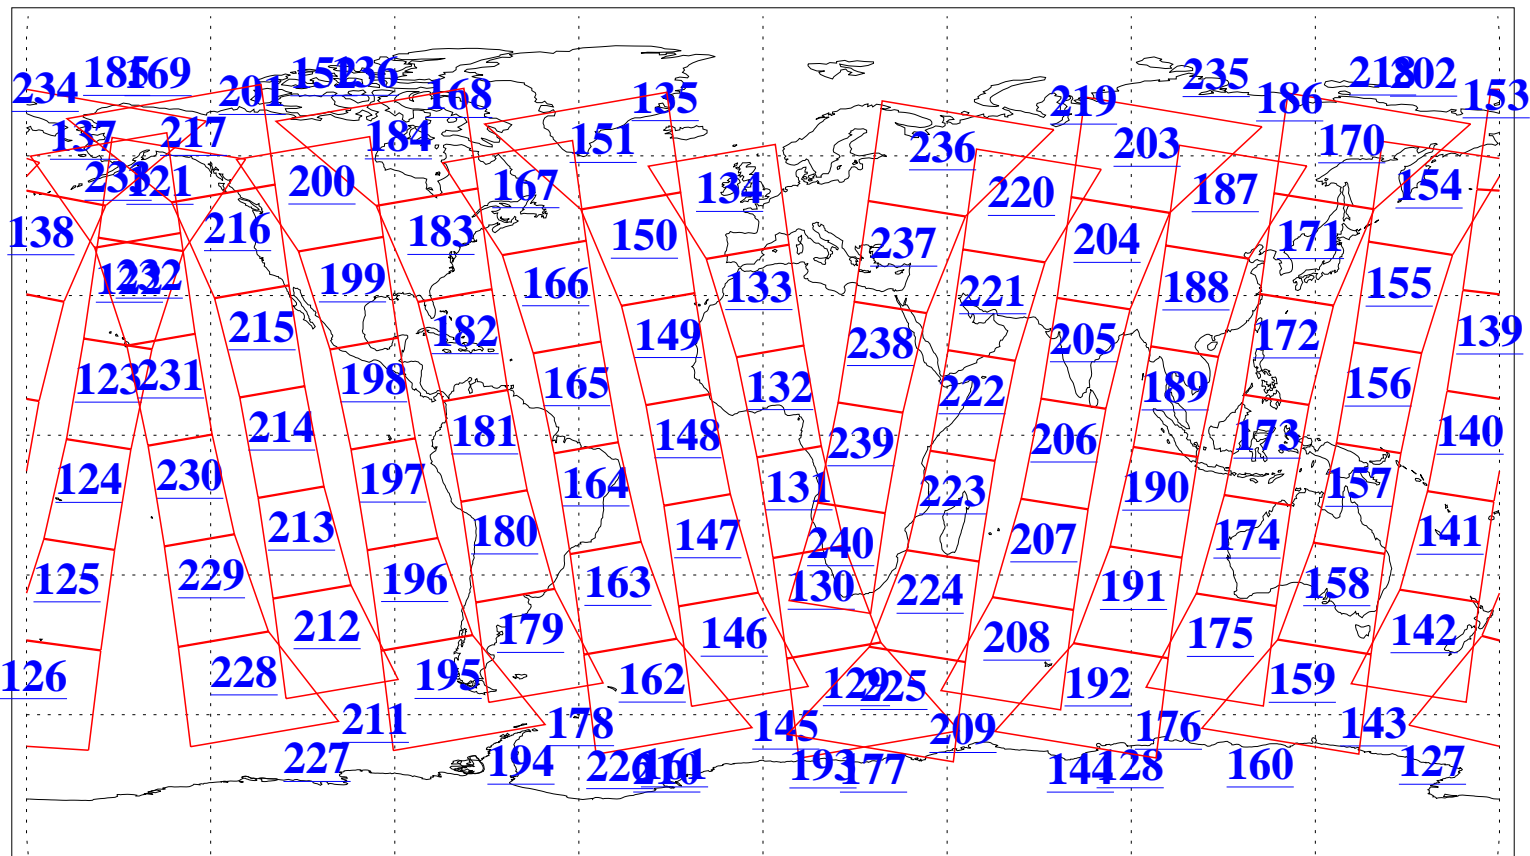

L1B Availability
AMSU Granules: 240
HSB Granules: 0
AIRS Granules: 240

24 Mar 2008
DoY 84
Aqua Day 2151
Granules: 1 to 120

Granules: 121 to 240

Legend: AMSU Available, HSB Available, AIRS Available

L1B Availability
AMSU Granules: 240
HSB Granules: 0
AIRS Granules: 240

24 Mar 2008
DoY 84
Aqua Day 2151
Ascending Granules

Descending Granules

Legend: AMSU Available, HSB Available, AIRS Available

L1B Availability
AMSU Granules: 240
HSB Granules: 0
AIRS Granules: 240

24 Mar 2008
DoY 84
Aqua Day 2151