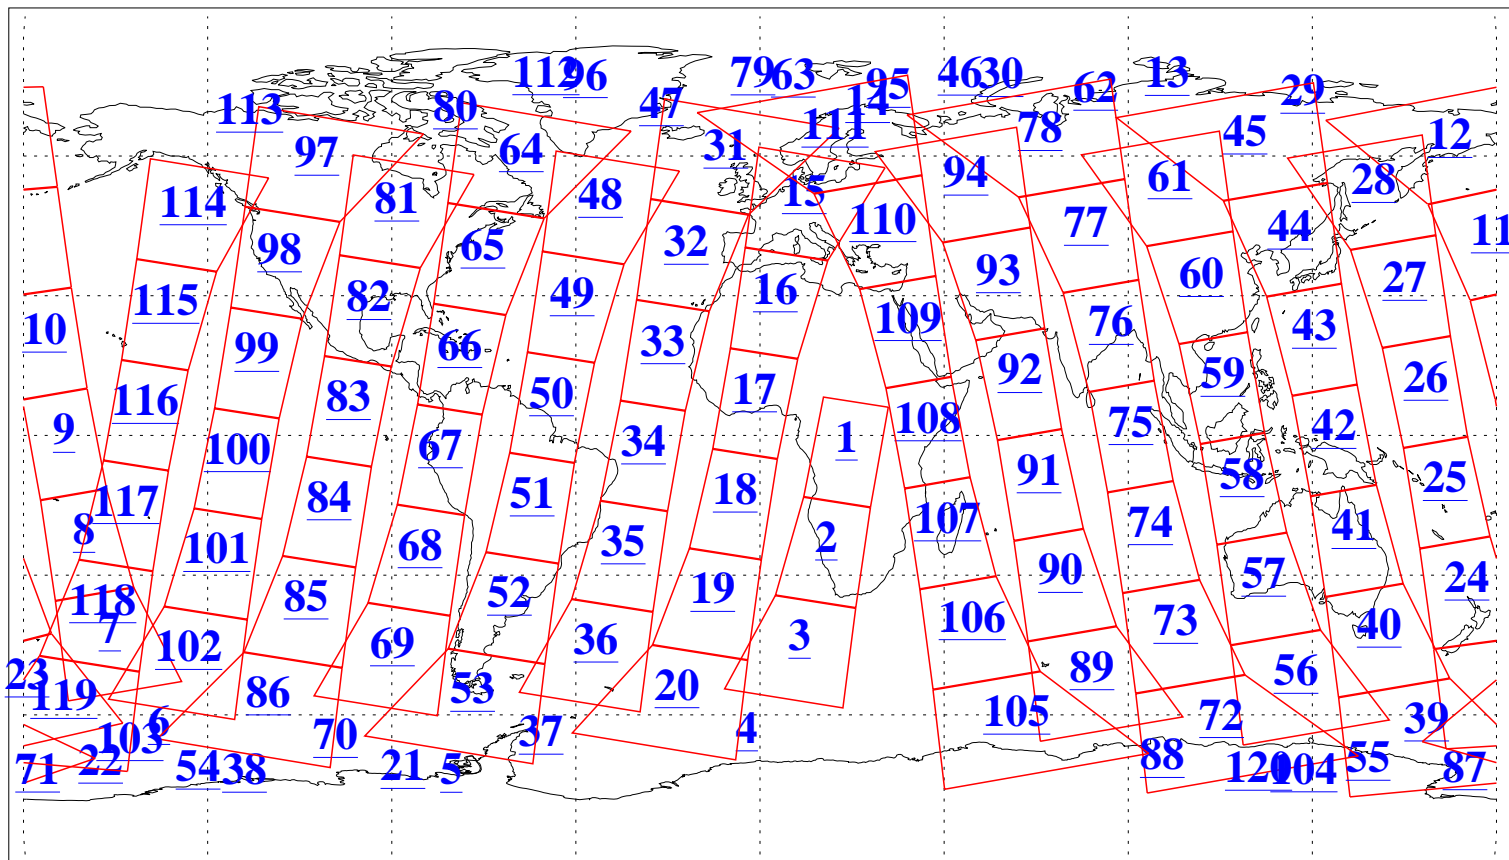

L1B Availability
AMSU Granules: 240
HSB Granules: 0
AIRS Granules: 240

23 Mar 2008
DoY 83
Aqua Day 2150
Granules: 1 to 120

Granules: 121 to 240

Legend: AMSU Available, HSB Available, AIRS Available

L1B Availability
AMSU Granules: 240
HSB Granules: 0
AIRS Granules: 240

23 Mar 2008
DoY 83
Aqua Day 2150

Ascending Granules

Descending Granules

Legend: AMSU Available, HSB Available, AIRS Available

L1B Availability
 AMSU Granules: 240
 HSB Granules: 0
 AIRS Granules: 240

23 Mar 2008
 DoY 83
 Aqua Day 2150

Northern Hemisphere Granules

Southern Hemisphere Granules

Legend: AMSU Available, HSB Available, AIRS Available