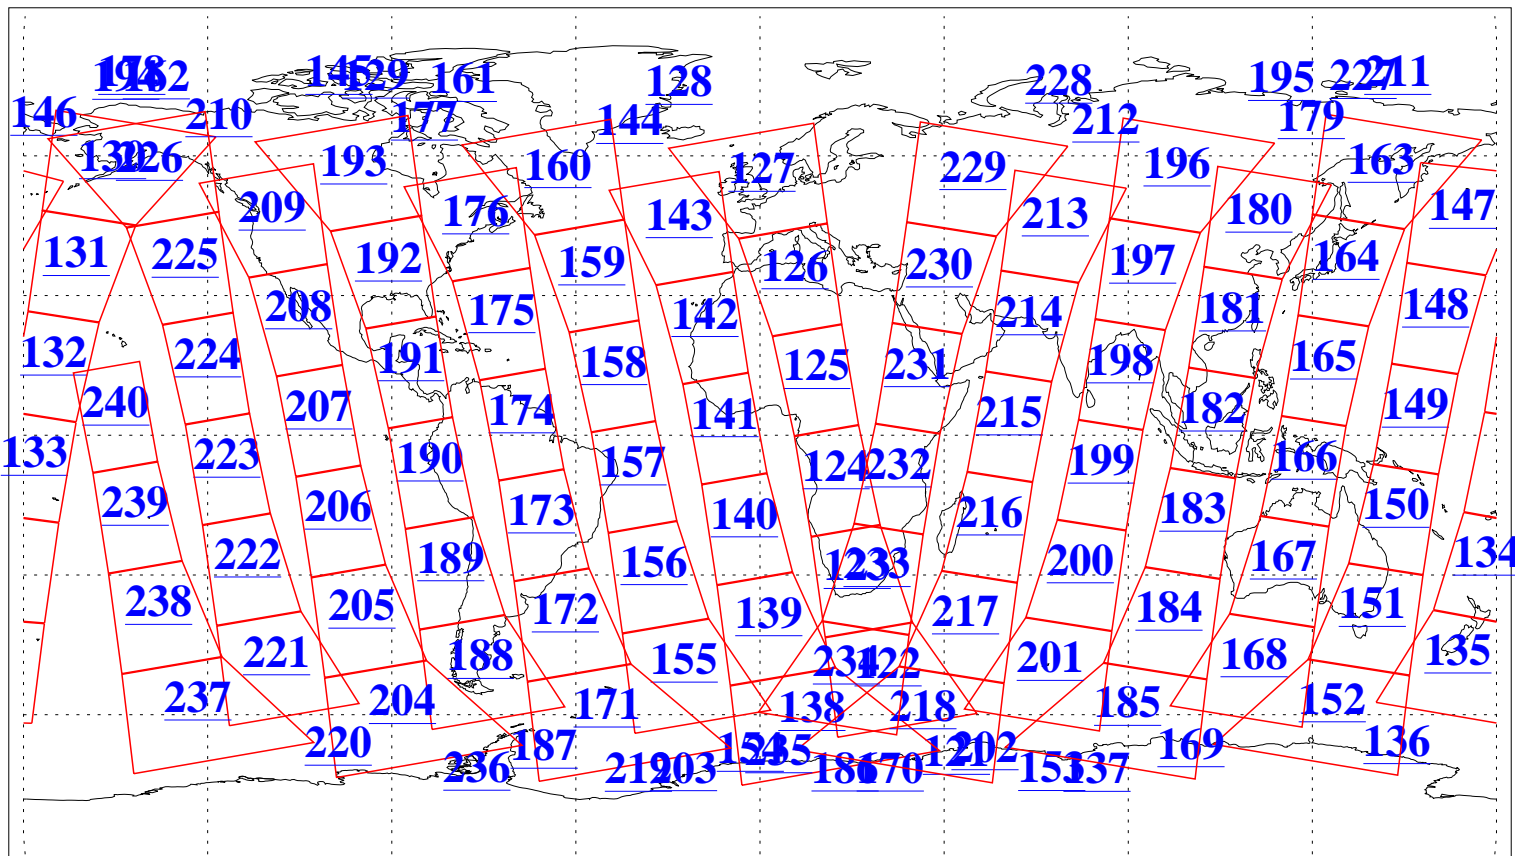

L1B Availability
AMSU Granules: 240
HSB Granules: 0
AIRS Granules: 240

23 Mar 2008
DoY 83
Aqua Day 2150
Granules: 1 to 120

Granules: 121 to 240

Legend: AMSU Available, HSB Available, AIRS Available

L1B Availability
AMSU Granules: 240
HSB Granules: 0
AIRS Granules: 240

23 Mar 2008
DoY 83
Aqua Day 2150

Ascending Granules

Descending Granules

Legend: AMSU Available, HSB Available, AIRS Available

L1B Availability
 AMSU Granules: 240
 HSB Granules: 0
 AIRS Granules: 240

23 Mar 2008
 DoY 83
 Aqua Day 2150

Northern Hemisphere Granules

Southern Hemisphere Granules

Legend: AMSU Available, HSB Available, AIRS Available