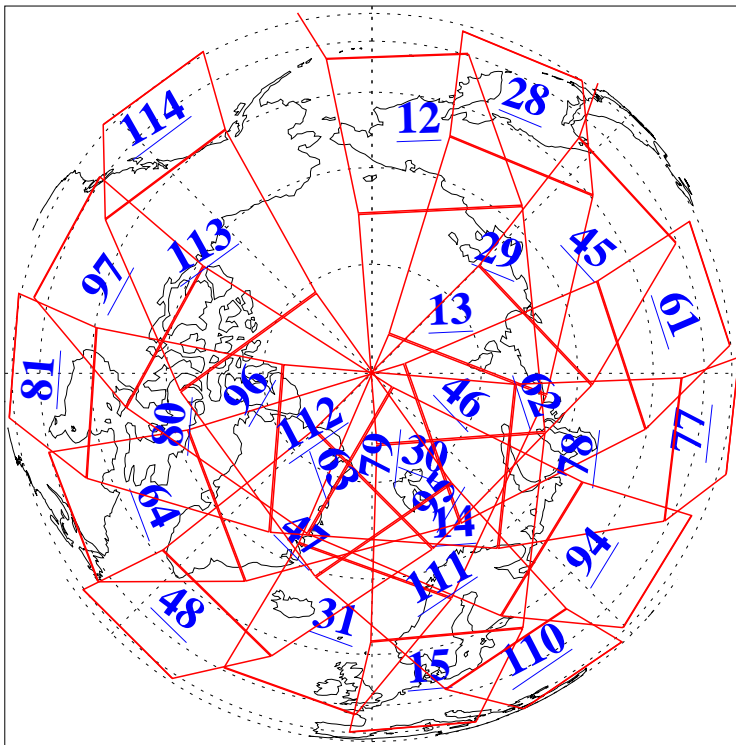

L1B Availability
AMSU Granules: 240
HSB Granules: 0
AIRS Granules: 240

23 Mar 2008
DoY 83
Aqua Day 2150
Granules: 1 to 120

Granules: 121 to 240

Legend: AMSU Available, HSB Available, AIRS Available

L1B Availability
AMSU Granules: 240
HSB Granules: 0
AIRS Granules: 240

23 Mar 2008
DoY 83
Aqua Day 2150

Ascending Granules

Descending Granules

Legend: AMSU Available, HSB Available, AIRS Available

L1B Availability
 AMSU Granules: 240
 HSB Granules: 0
 AIRS Granules: 240

23 Mar 2008
 DoY 83
 Aqua Day 2150

Northern Hemisphere Granules

Southern Hemisphere Granules

Legend: AMSU Available, HSB Available, AIRS Available