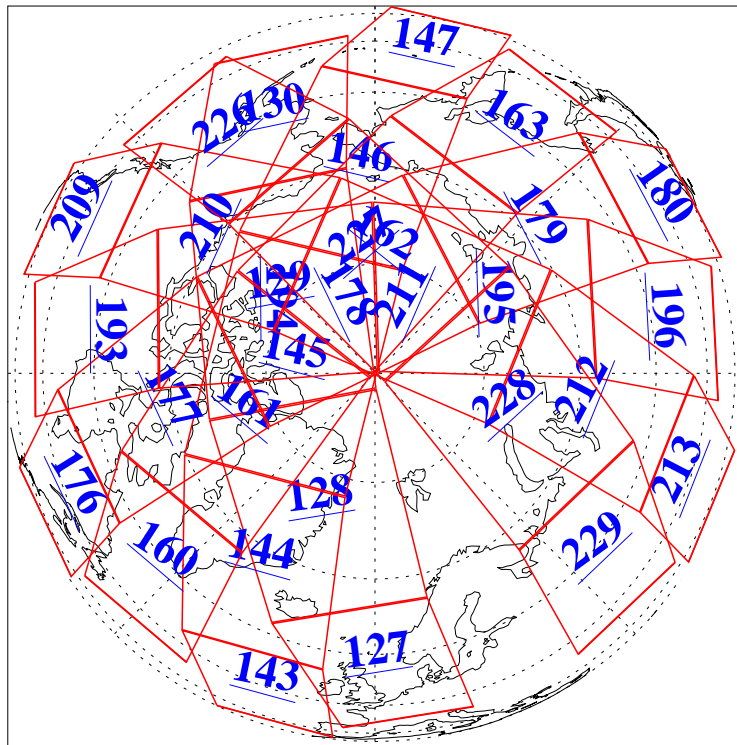

L1B Availability
AMSU Granules: 240
HSB Granules: 0
AIRS Granules: 240

23 Mar 2008
DoY 83
Aqua Day 2150
Granules: 1 to 120

Granules: 121 to 240

Legend: AMSU Available, HSB Available, AIRS Available

L1B Availability
AMSU Granules: 240
HSB Granules: 0
AIRS Granules: 240

23 Mar 2008
DoY 83
Aqua Day 2150

Ascending Granules

Descending Granules

Legend: AMSU Available, HSB Available, AIRS Available

L1B Availability
 AMSU Granules: 240
 HSB Granules: 0
 AIRS Granules: 240

23 Mar 2008
 DoY 83
 Aqua Day 2150

Northern Hemisphere Granules

Southern Hemisphere Granules

Legend: AMSU Available, HSB Available, AIRS Available