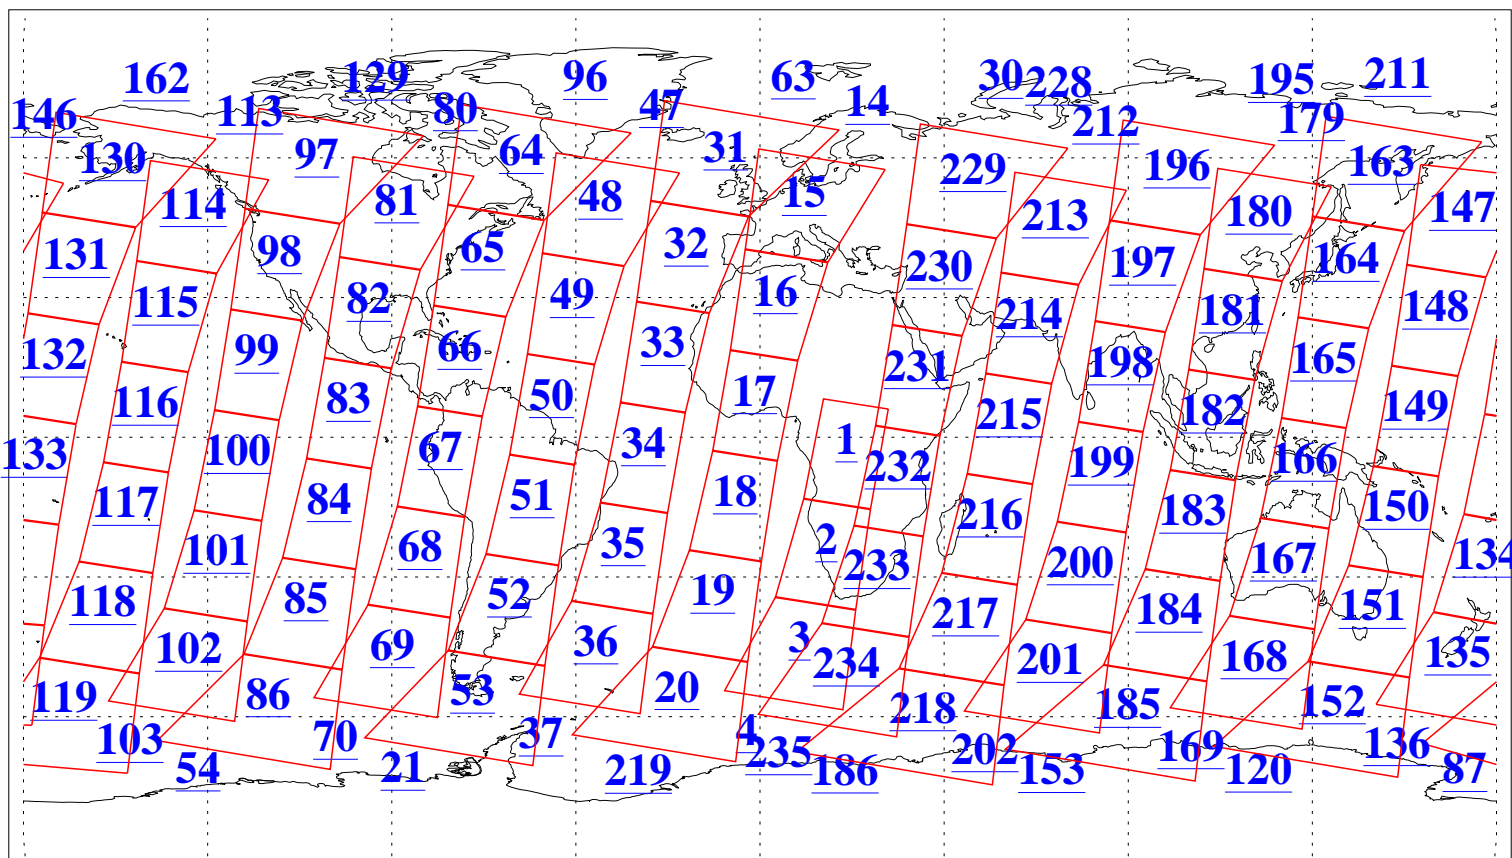

L1B Availability
AMSU Granules: 240
HSB Granules: 0
AIRS Granules: 240

23 Mar 2008
DoY 83
Aqua Day 2150
Granules: 1 to 120

Granules: 121 to 240

Legend: AMSU Available, HSB Available, AIRS Available

L1B Availability
AMSU Granules: 240
HSB Granules: 0
AIRS Granules: 240

23 Mar 2008
DoY 83
Aqua Day 2150

Ascending Granules

Descending Granules

Legend: AMSU Available, HSB Available, AIRS Available

L1B Availability
 AMSU Granules: 240
 HSB Granules: 0
 AIRS Granules: 240

23 Mar 2008
 DoY 83
 Aqua Day 2150

Northern Hemisphere Granules

Southern Hemisphere Granules

Legend: AMSU Available, HSB Available, AIRS Available