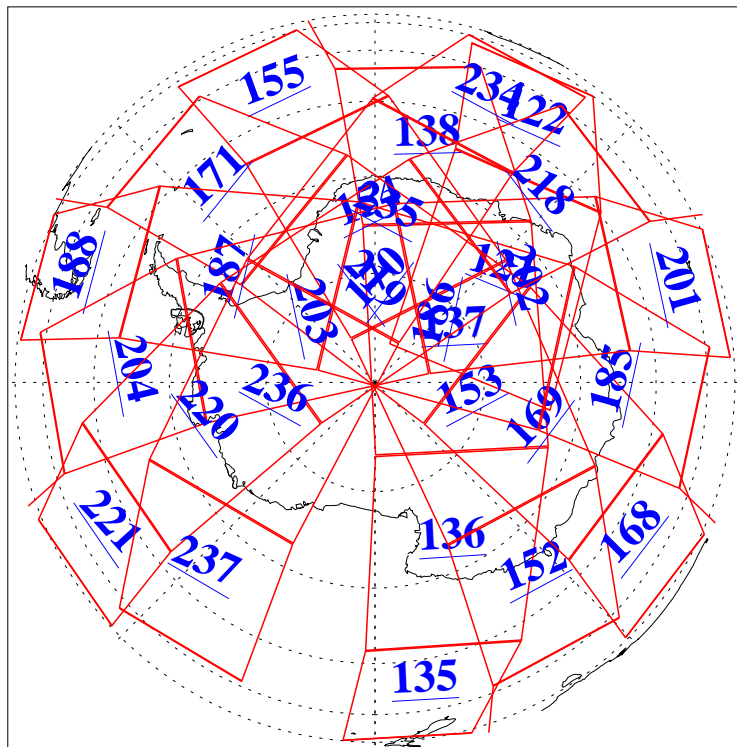

L1B Availability
AMSU Granules: 240
HSB Granules: 0
AIRS Granules: 240

23 Mar 2008
DoY 83
Aqua Day 2150
Granules: 1 to 120

Granules: 121 to 240

Legend: AMSU Available, HSB Available, AIRS Available

L1B Availability
AMSU Granules: 240
HSB Granules: 0
AIRS Granules: 240

23 Mar 2008
DoY 83
Aqua Day 2150

Ascending Granules

Descending Granules

Legend: AMSU Available, HSB Available, AIRS Available

L1B Availability
 AMSU Granules: 240
 HSB Granules: 0
 AIRS Granules: 240

23 Mar 2008
 DoY 83
 Aqua Day 2150

Northern Hemisphere Granules

Southern Hemisphere Granules

Legend: AMSU Available, HSB Available, AIRS Available