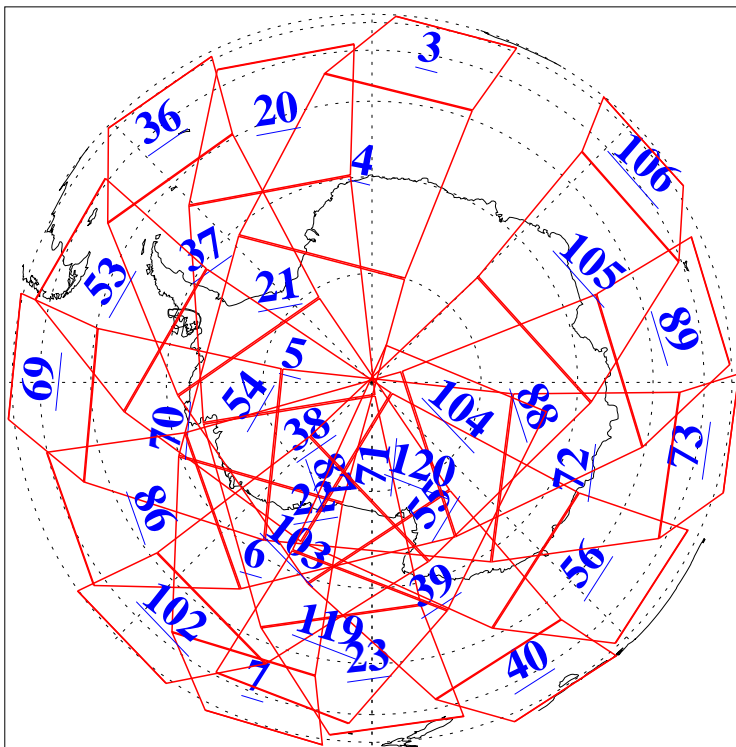

L1B Availability
AMSU Granules: 240
HSB Granules: 0
AIRS Granules: 240

23 Mar 2008
DoY 83
Aqua Day 2150
Granules: 1 to 120

Granules: 121 to 240

Legend: AMSU Available, HSB Available, AIRS Available

L1B Availability
AMSU Granules: 240
HSB Granules: 0
AIRS Granules: 240

23 Mar 2008
DoY 83
Aqua Day 2150

Ascending Granules

Descending Granules

Legend: AMSU Available, HSB Available, AIRS Available

L1B Availability
 AMSU Granules: 240
 HSB Granules: 0
 AIRS Granules: 240

23 Mar 2008
 DoY 83
 Aqua Day 2150

Northern Hemisphere Granules

Southern Hemisphere Granules

Legend: AMSU Available, HSB Available, AIRS Available