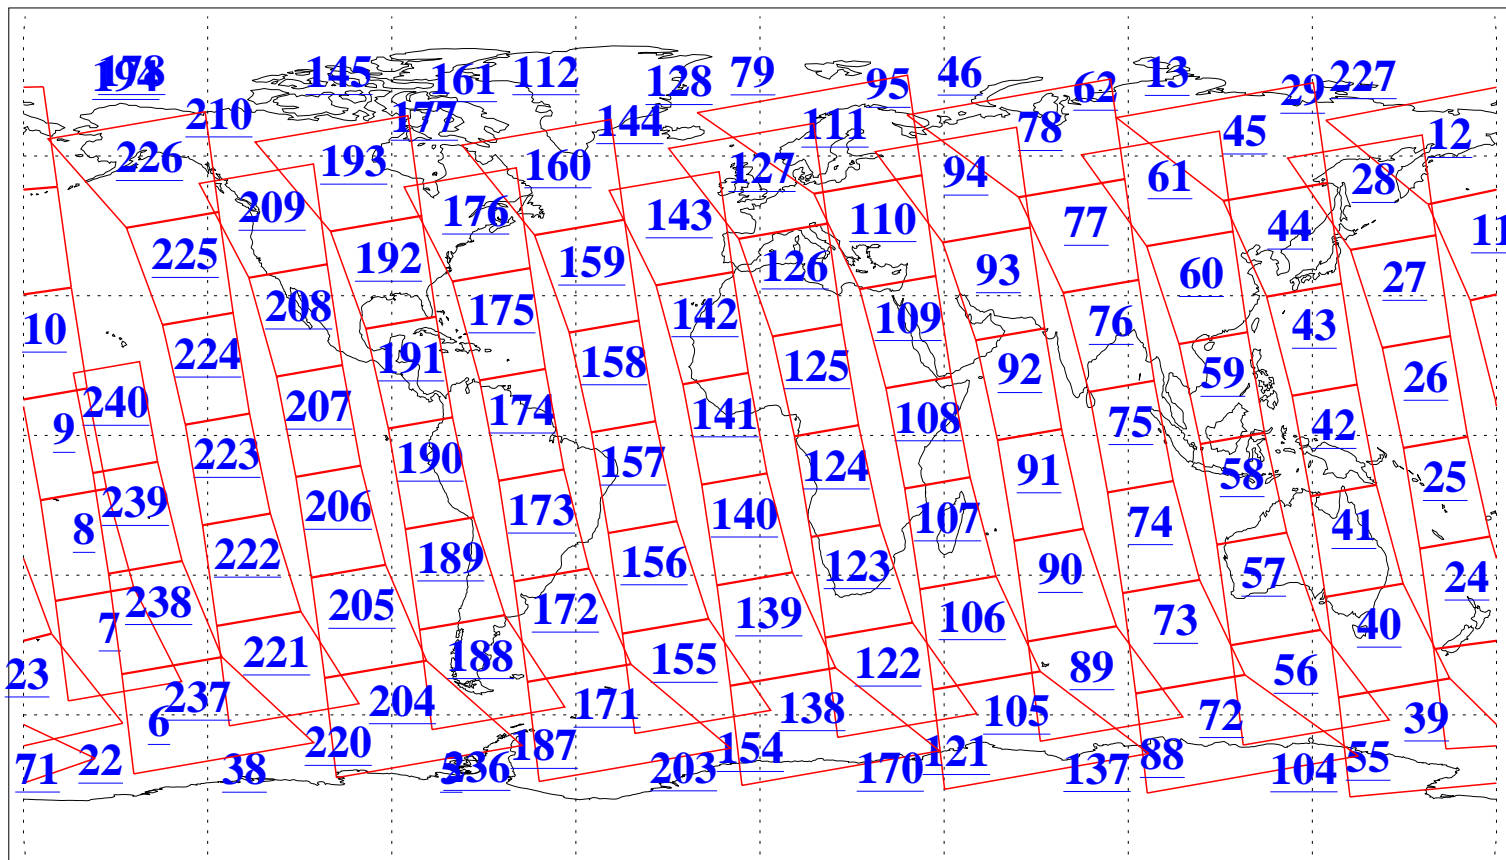

L1B Availability
AMSU Granules: 240
HSB Granules: 0
AIRS Granules: 240

23 Mar 2008
DoY 83
Aqua Day 2150
Granules: 1 to 120

Granules: 121 to 240

Legend: AMSU Available, HSB Available, AIRS Available

L1B Availability
AMSU Granules: 240
HSB Granules: 0
AIRS Granules: 240

23 Mar 2008
DoY 83
Aqua Day 2150

Ascending Granules

Descending Granules

Legend: AMSU Available, HSB Available, AIRS Available

L1B Availability
 AMSU Granules: 240
 HSB Granules: 0
 AIRS Granules: 240

23 Mar 2008
 DoY 83
 Aqua Day 2150

Northern Hemisphere Granules

Southern Hemisphere Granules

Legend: AMSU Available, HSB Available, AIRS Available